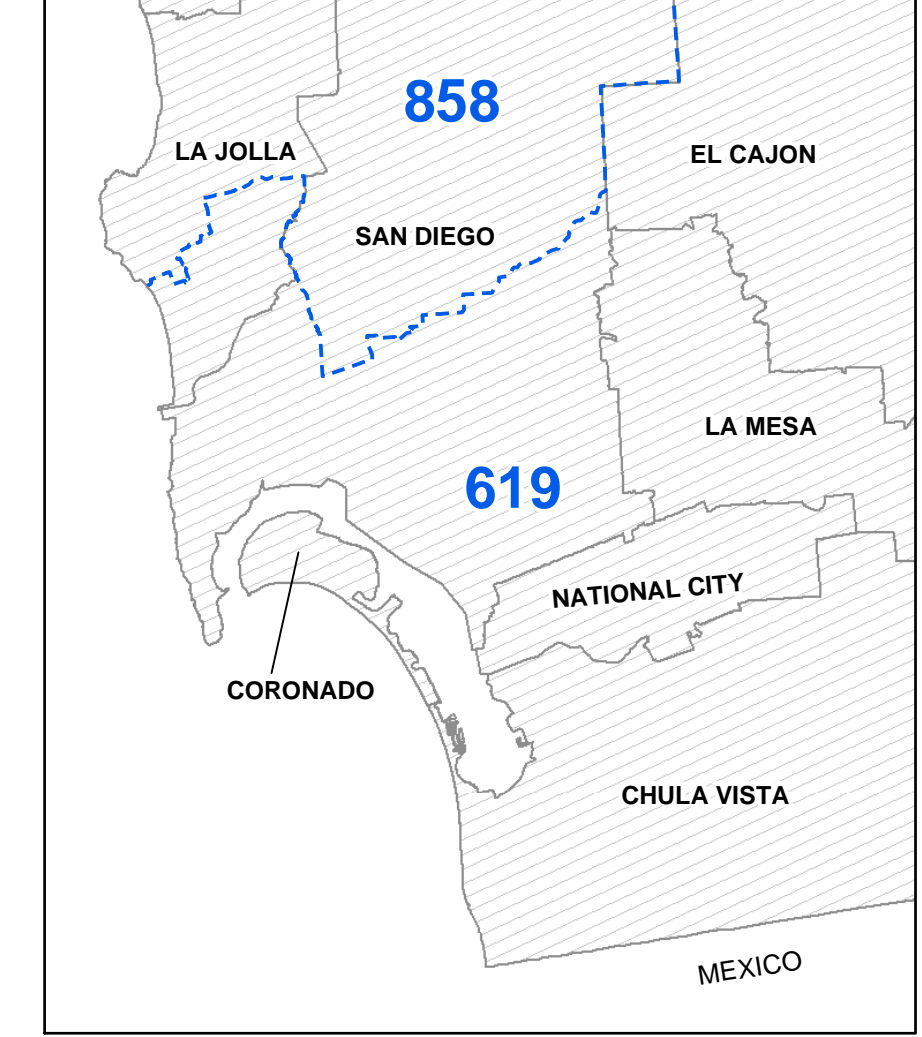

COUNTIES	COUNTY NAMES
1	ALAMEDA - 34
2	ALPINE - 31
3	AMADOR - 29
4	AMERSON - 12
5	ARIZONA - 14
6	ARIZONA - 14
7	ARIZONA - 14
8	ARIZONA - 14
9	ARIZONA - 14
10	ARIZONA - 14
11	ARIZONA - 14
12	ARIZONA - 14
13	ARIZONA - 14
14	ARIZONA - 14
15	ARIZONA - 14
16	ARIZONA - 14
17	ARIZONA - 14
18	ARIZONA - 14
19	ARIZONA - 14
20	ARIZONA - 14
21	ARIZONA - 14
22	ARIZONA - 14
23	ARIZONA - 14
24	ARIZONA - 14
25	ARIZONA - 14
26	ARIZONA - 14
27	ARIZONA - 14
28	ARIZONA - 14
29	ARIZONA - 14
30	ARIZONA - 14
31	ARIZONA - 14
32	ARIZONA - 14
33	ARIZONA - 14
34	ARIZONA - 14
35	ARIZONA - 14