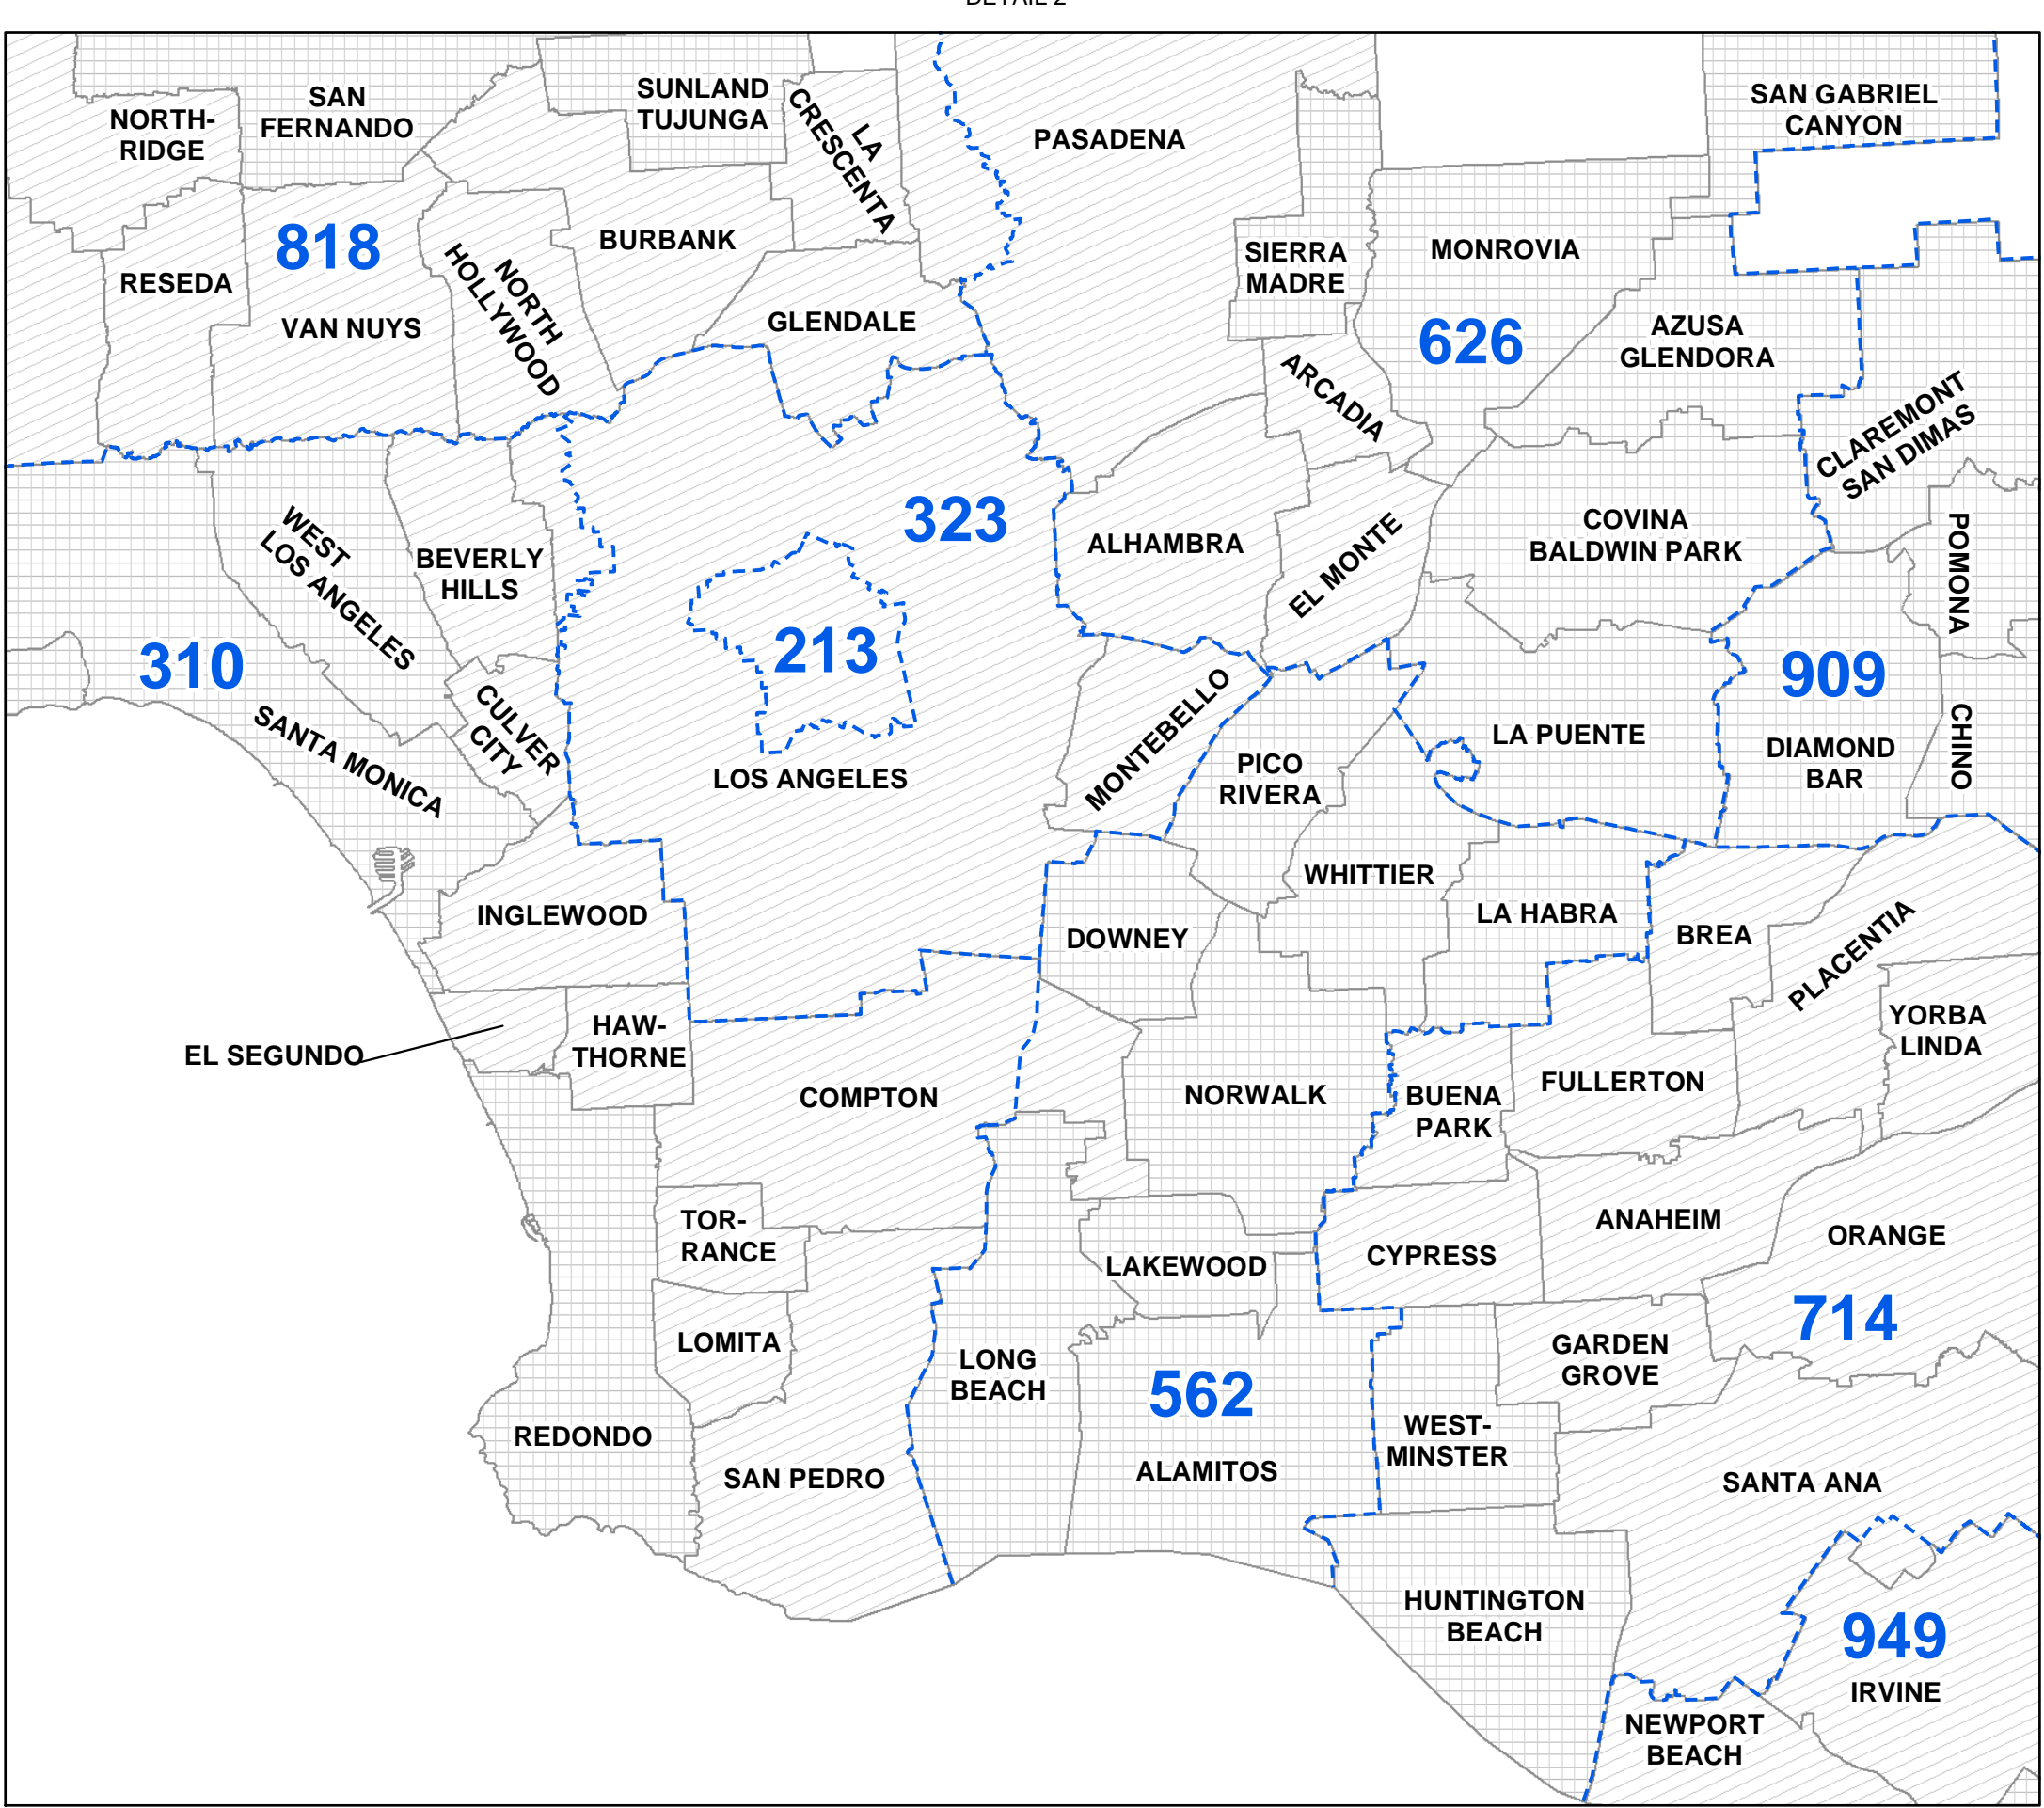

COUNTIES	COUNTY NAMES
1	ALAMEDA - 34
2	ALPINE - 31
3	AMADOR - 29
4	AMERSON - 12
5	ARIZONA - 14
6	ARIZONA - 14
7	ARIZONA - 14
8	ARIZONA - 14
9	ARIZONA - 14
10	ARIZONA - 14
11	ARIZONA - 14
12	ARIZONA - 14
13	ARIZONA - 14
14	ARIZONA - 14
15	ARIZONA - 14
16	ARIZONA - 14
17	ARIZONA - 14
18	ARIZONA - 14
19	ARIZONA - 14
20	ARIZONA - 14
21	ARIZONA - 14
22	ARIZONA - 14
23	ARIZONA - 14
24	ARIZONA - 14
25	ARIZONA - 14
26	ARIZONA - 14
27	ARIZONA - 14
28	ARIZONA - 14
29	ARIZONA - 14
30	ARIZONA - 14
31	ARIZONA - 14
32	ARIZONA - 14
33	ARIZONA - 14
34	ARIZONA - 14
35	ARIZONA - 14