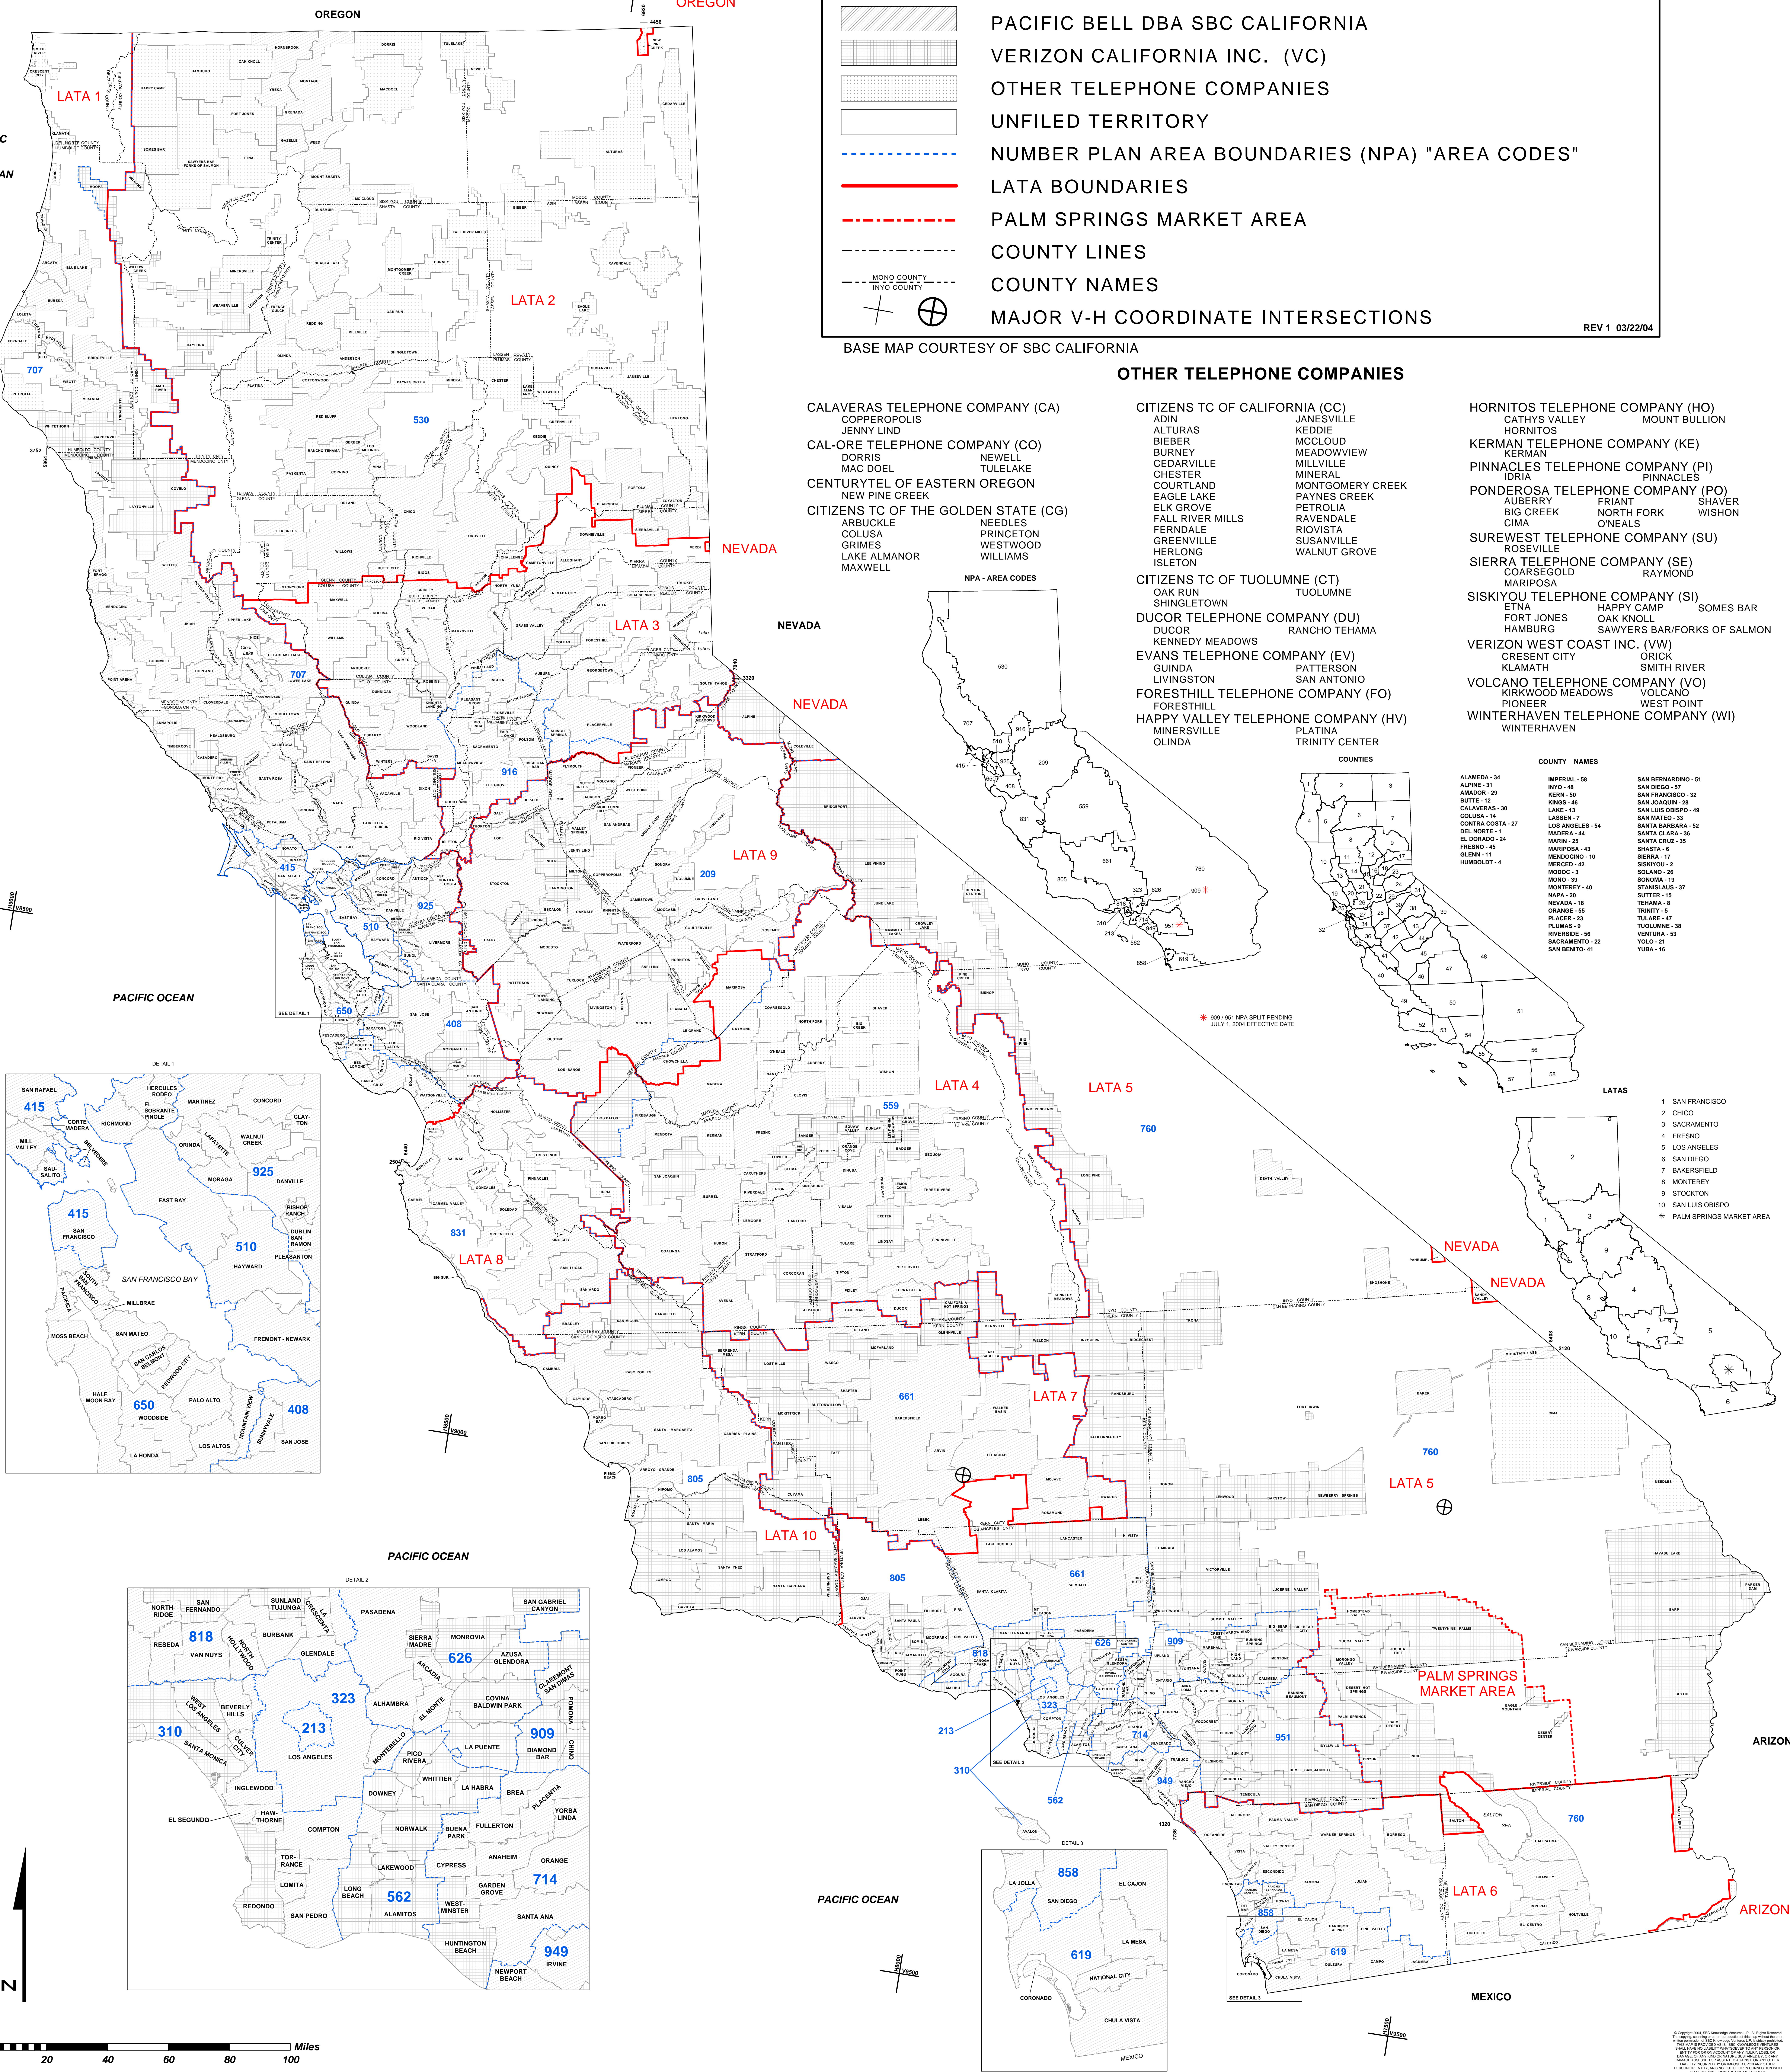

COUNTIES	COUNTY NAMES
1	ALAMEDA - 34
2	ALPINE - 31
3	AMADOR - 29
4	AMERSON - 12
5	ARIZONA - 14
6	ARIZONA - 14
7	ARIZONA - 14
8	ARIZONA - 14
9	ARIZONA - 14
10	ARIZONA - 14
11	ARIZONA - 14
12	ARIZONA - 14
13	ARIZONA - 14
14	ARIZONA - 14
15	ARIZONA - 14
16	ARIZONA - 14
17	ARIZONA - 14
18	ARIZONA - 14
19	ARIZONA - 14
20	ARIZONA - 14
21	ARIZONA - 14
22	ARIZONA - 14
23	ARIZONA - 14
24	ARIZONA - 14
25	ARIZONA - 14
26	ARIZONA - 14
27	ARIZONA - 14
28	ARIZONA - 14
29	ARIZONA - 14
30	ARIZONA - 14
31	ARIZONA - 14
32	ARIZONA - 14
33	ARIZONA - 14
34	ARIZONA - 14
35	ARIZONA - 14