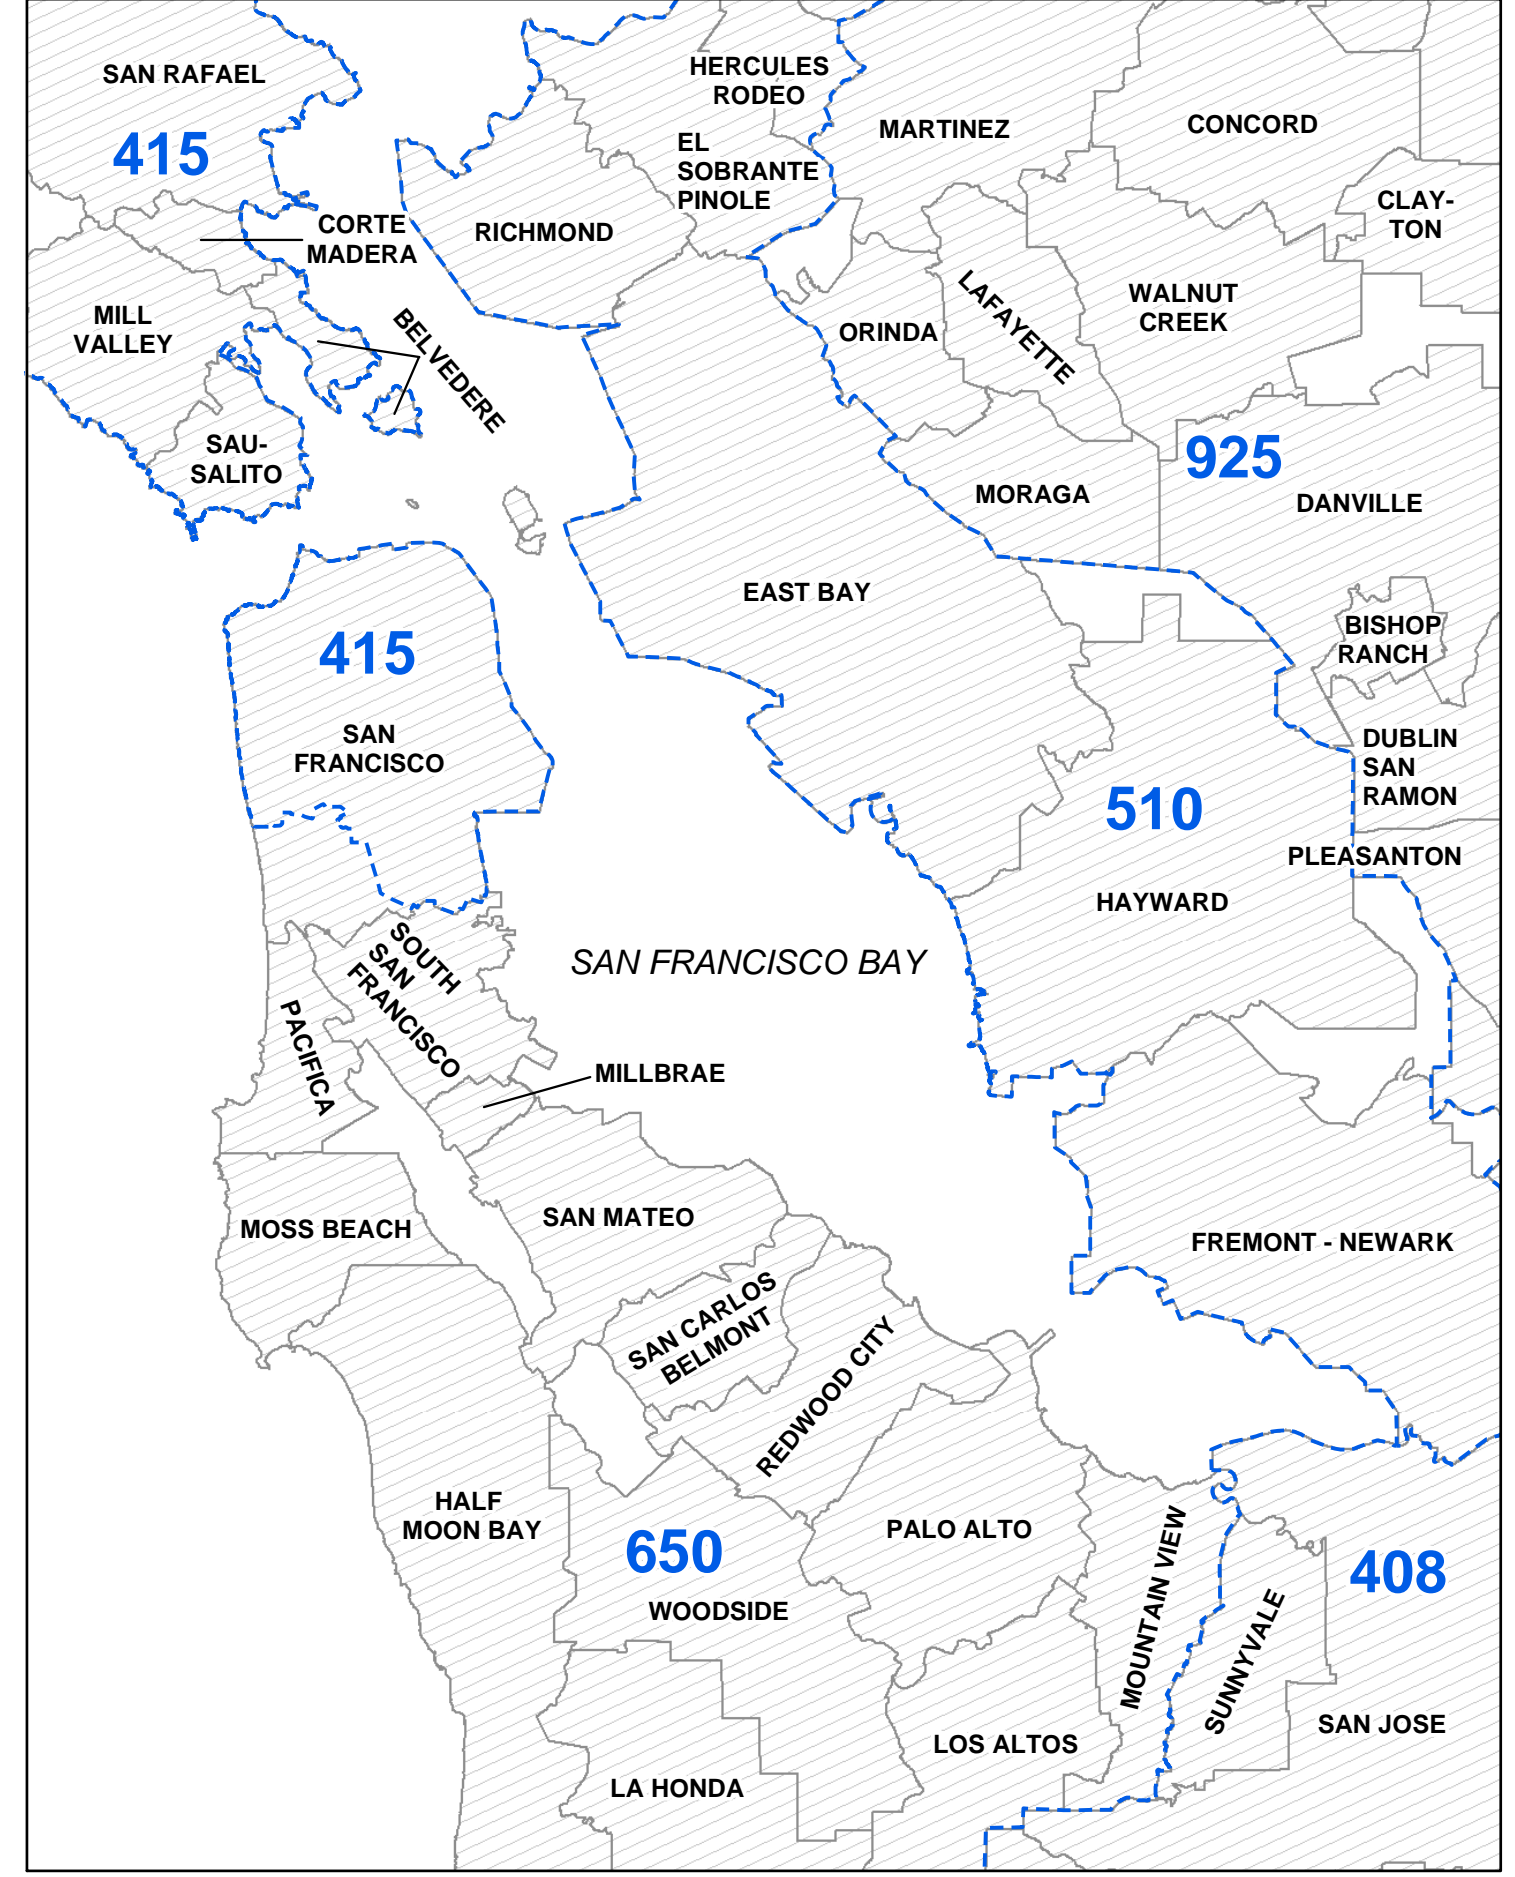

COUNTIES	COUNTY NAMES
1	ALAMEDA - 34
2	ALPINE - 31
3	AMADOR - 29
4	AMERSON - 12
5	ARIZONA - 14
6	ARIZONA - 14
7	ARIZONA - 14
8	ARIZONA - 14
9	ARIZONA - 14
10	ARIZONA - 14
11	ARIZONA - 14
12	ARIZONA - 14
13	ARIZONA - 14
14	ARIZONA - 14
15	ARIZONA - 14
16	ARIZONA - 14
17	ARIZONA - 14
18	ARIZONA - 14
19	ARIZONA - 14
20	ARIZONA - 14
21	ARIZONA - 14
22	ARIZONA - 14
23	ARIZONA - 14
24	ARIZONA - 14
25	ARIZONA - 14
26	ARIZONA - 14
27	ARIZONA - 14
28	ARIZONA - 14
29	ARIZONA - 14
30	ARIZONA - 14
31	ARIZONA - 14
32	ARIZONA - 14
33	ARIZONA - 14
34	ARIZONA - 14
35	ARIZONA - 14