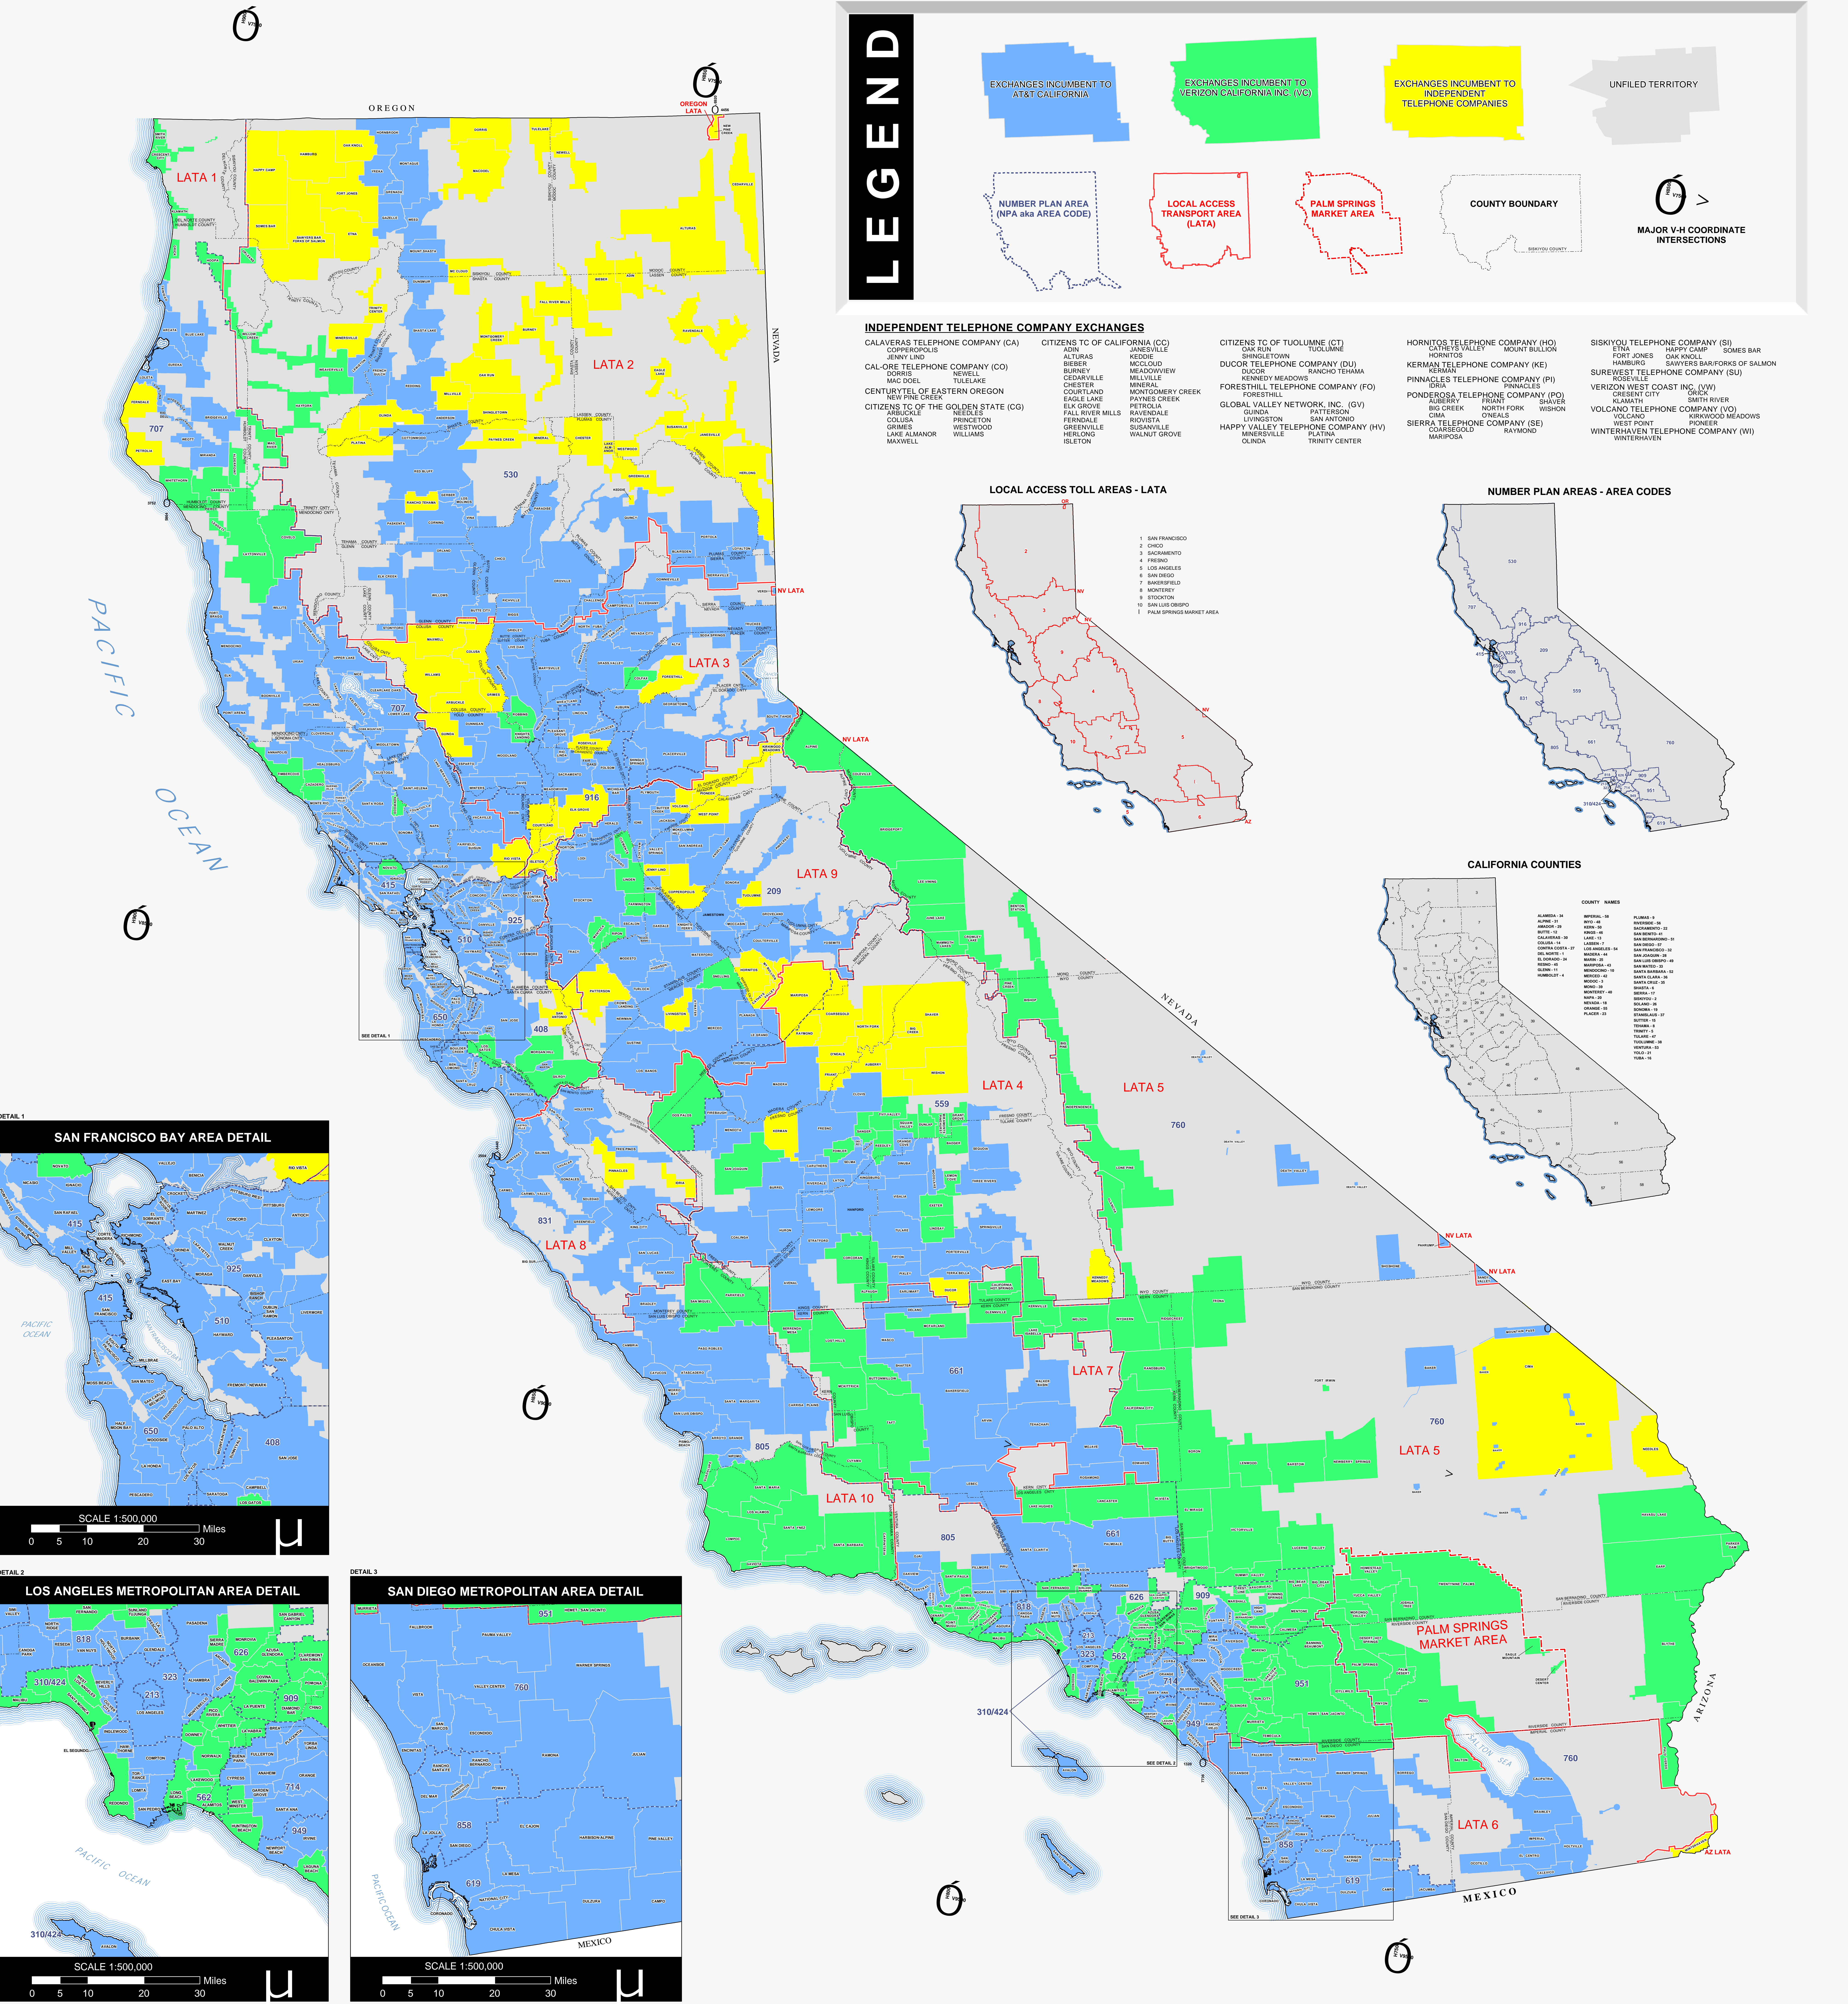

TELEPHONE EXCHANGE AREAS OF CALIFORNIA

LEGEND

- EXCHANGES INCUMBENT TO AT&T CALIFORNIA
- EXCHANGES INCUMBENT TO VERIZON CALIFORNIA (INC. 10/0)
- EXCHANGES INCUMBENT TO INDEPENDENT TELEPHONE COMPANIES
- UNFILED TERRITORY
- NUMBER PLAN AREA (NPA aka AREA CODE)
- LOCAL ACCESS TRANSPORT AREA (LATA)
- PALM SPRINGS MARKET AREA
- COUNTY BOUNDARY
- MAJOR V-H COORDINATE INTERSECTIONS

INDEPENDENT TELEPHONE COMPANY EXCHANGES

- | | | | | |
|---|--|---|--|--|
| CALAVERAS TELEPHONE COMPANY (CA)
COPPERPOLIS
CAL-ORE TELEPHONE COMPANY (CO)
DORRIS
MAC DOEL
CENTURYTEL OF EASTERN OREGON
NEW PINE CREEK
CITIZENS TC OF THE GOLDEN STATE (CG)
COLUSA
GRIMES
LAKE ALAMOR
MAXWELL | CITIZENS TC OF CALIFORNIA (CC)
ADRI
ALTURAS
BIBBER
BURNEY
CEDARVILLE
CHESTER
COURTLAND
EAGLE LAKE
FALK RIVER MILLS
FERRISDALE
GREENVILLE
HERLONG
SLETON | CITIZENS TC OF TUOLUMNE (CT)
OAK RUN
SHINGLETOWN
DUCOR TELEPHONE COMPANY (DU)
DUNSMITH
KENNEY MEADOWS
FORESTHILL TELEPHONE COMPANY (FO)
FORESTHILL
GLOBAL VALLEY NETWORK, INC. (GV)
GUNDA
LIVINGSTON
HAPPY VALLEY TELEPHONE COMPANY (HV)
MINERSVILLE
PLATINA
TRINITY CENTER | HORNITOS TELEPHONE COMPANY (HO)
OAK VALLEY
HORNETS
KERNAN TELEPHONE COMPANY (KE)
KERNAN
PINNACLES TELEPHONE COMPANY (PI)
BRGA
PONDEROSA TELEPHONE COMPANY (PO)
AUBREY
BIG CREEK
CMA
SIERRA TELEPHONE COMPANY (SE)
COARSEGOLD
MARIPOSA | SISKIYOU TELEPHONE COMPANY (SI)
ETNA
FORT JONES
HAMBURG
SUREWEST TELEPHONE COMPANY (SU)
JOSEVILLE
VERIZON WEST COAST INC. (WV)
ELKATHY
VOLCANO
VOLCANO TELEPHONE COMPANY (VO)
VOLCANO
WINTERHAVEN TELEPHONE COMPANY (WI)
WINTERHAVEN |
|---|--|---|--|--|

LOCAL ACCESS TOLL AREAS - LATA

NUMBER PLAN AREAS - AREA CODES

CALIFORNIA COUNTIES