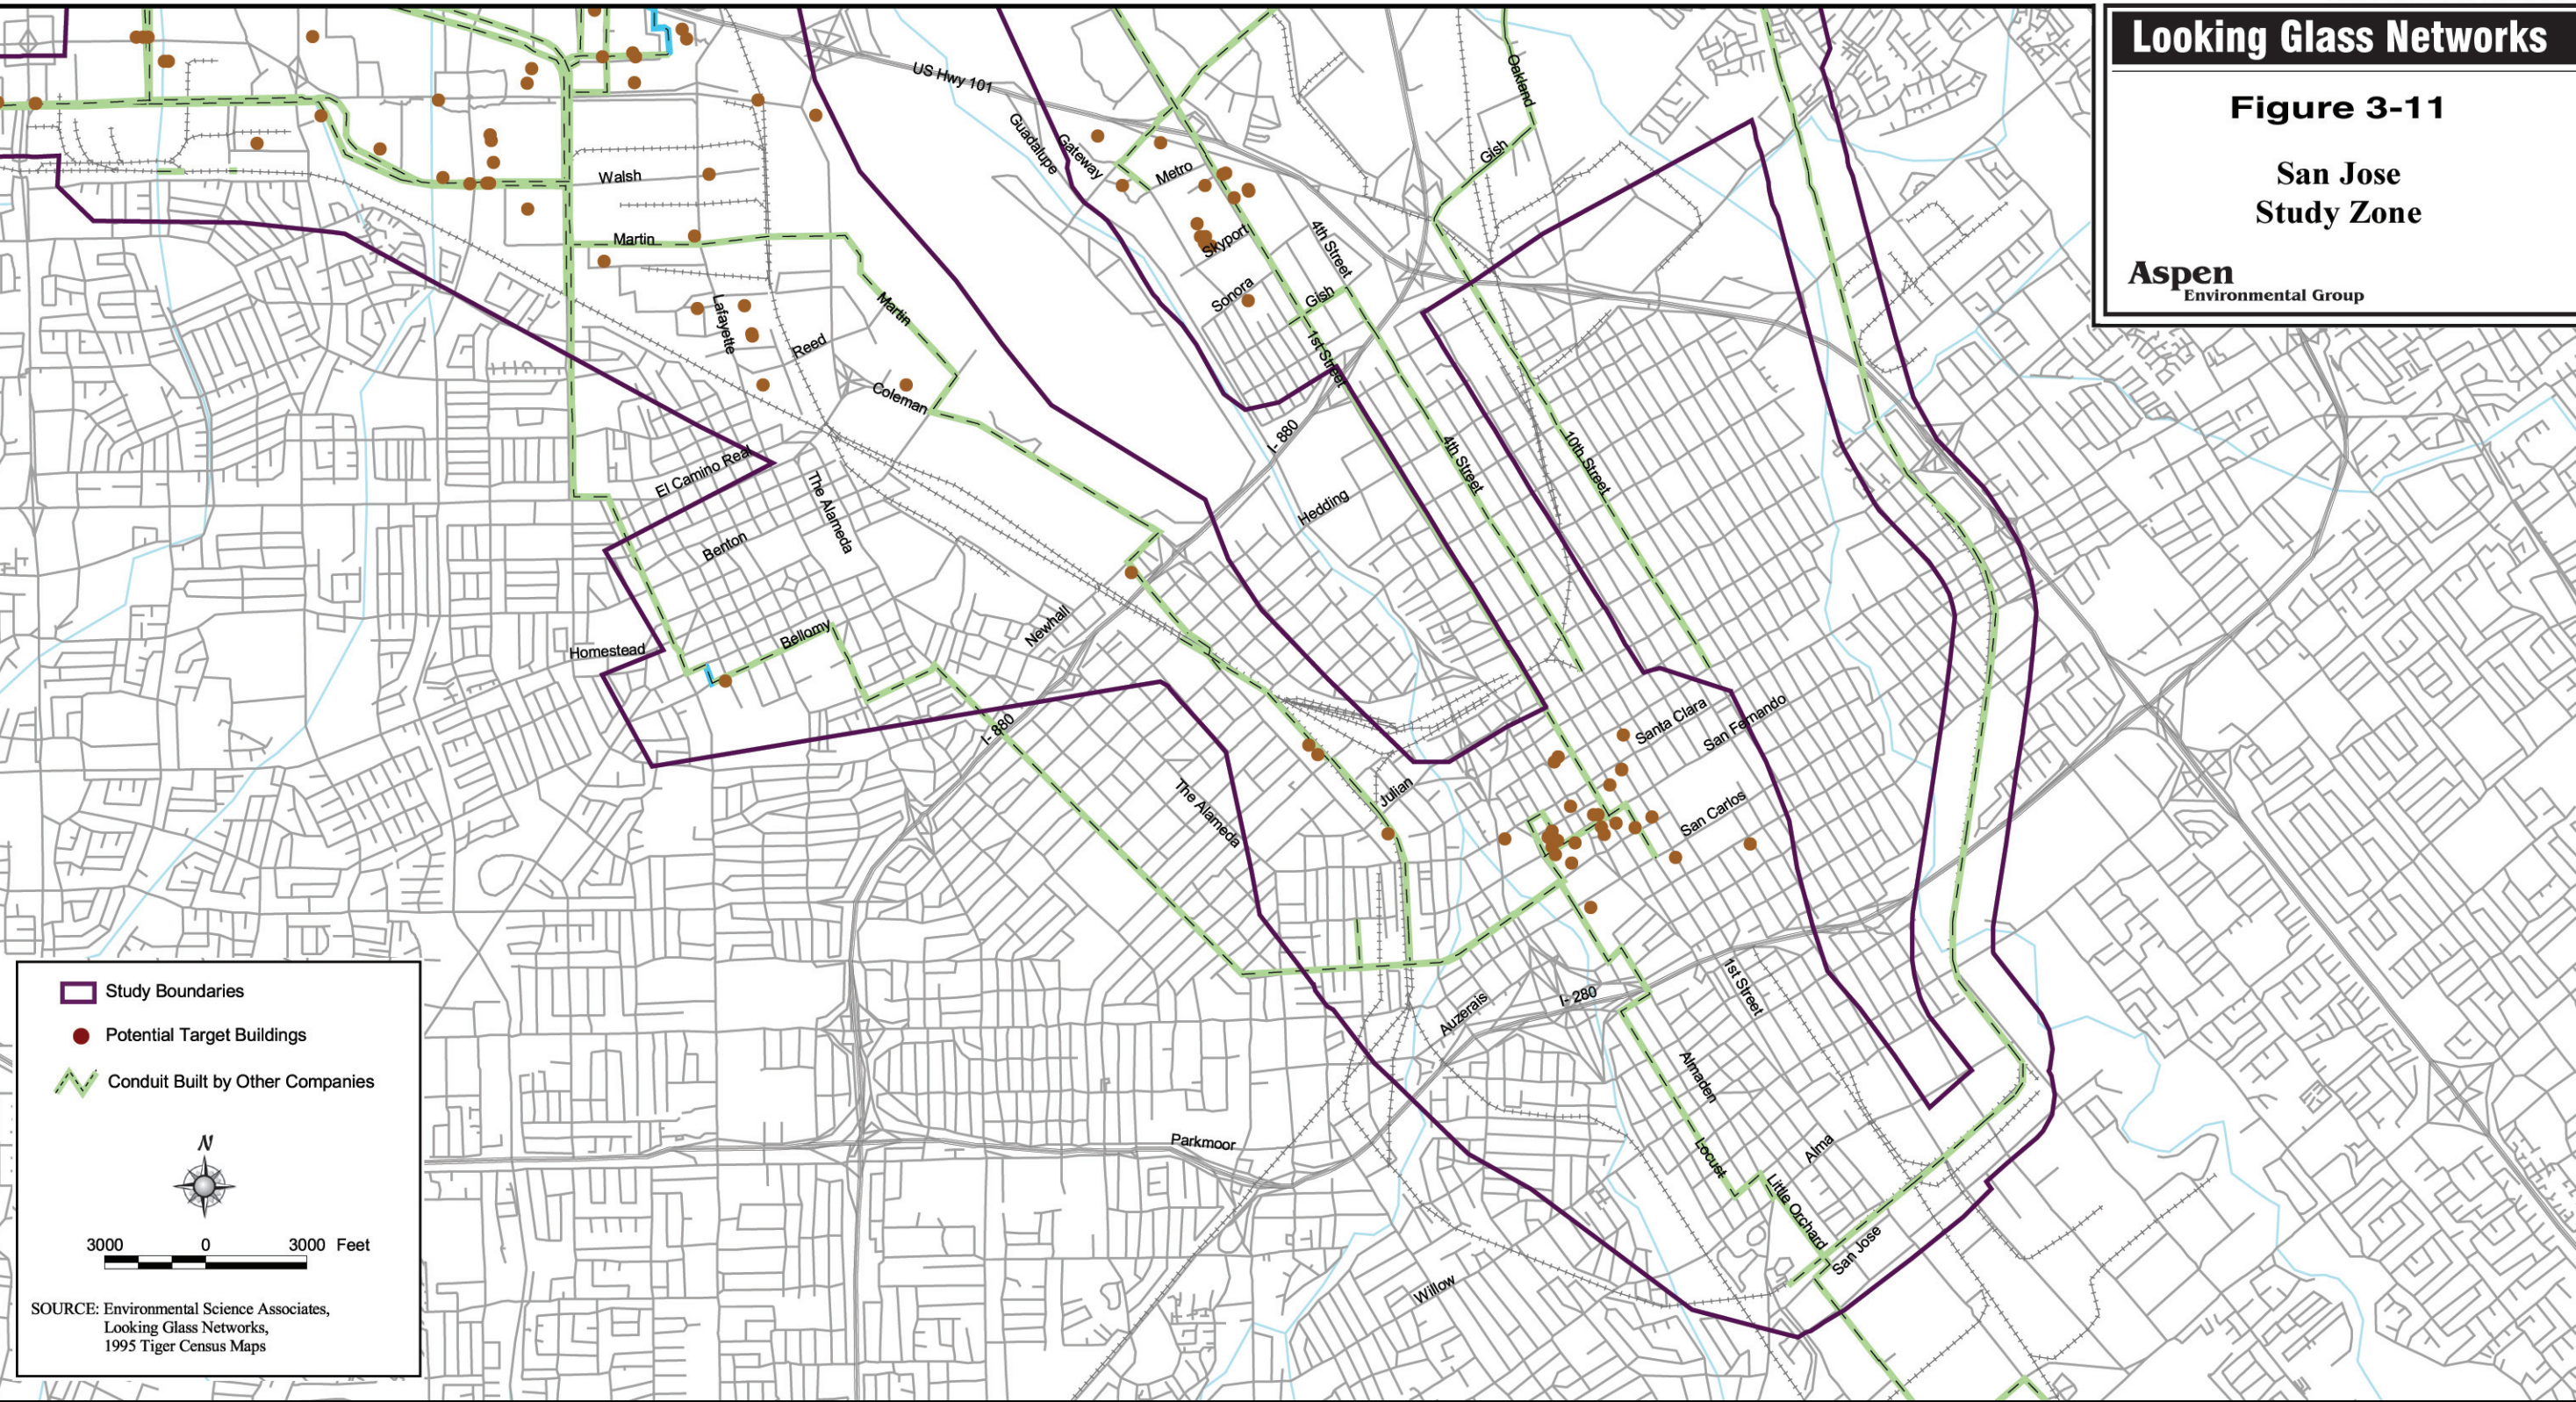

Looking Glass Networks

Figure 3-11

San Jose Study Zone

Aspen
Environmental Group

 SOURCE: Environmental Science Associates,
 Looking Glass Networks,
 1995 Tiger Census Maps