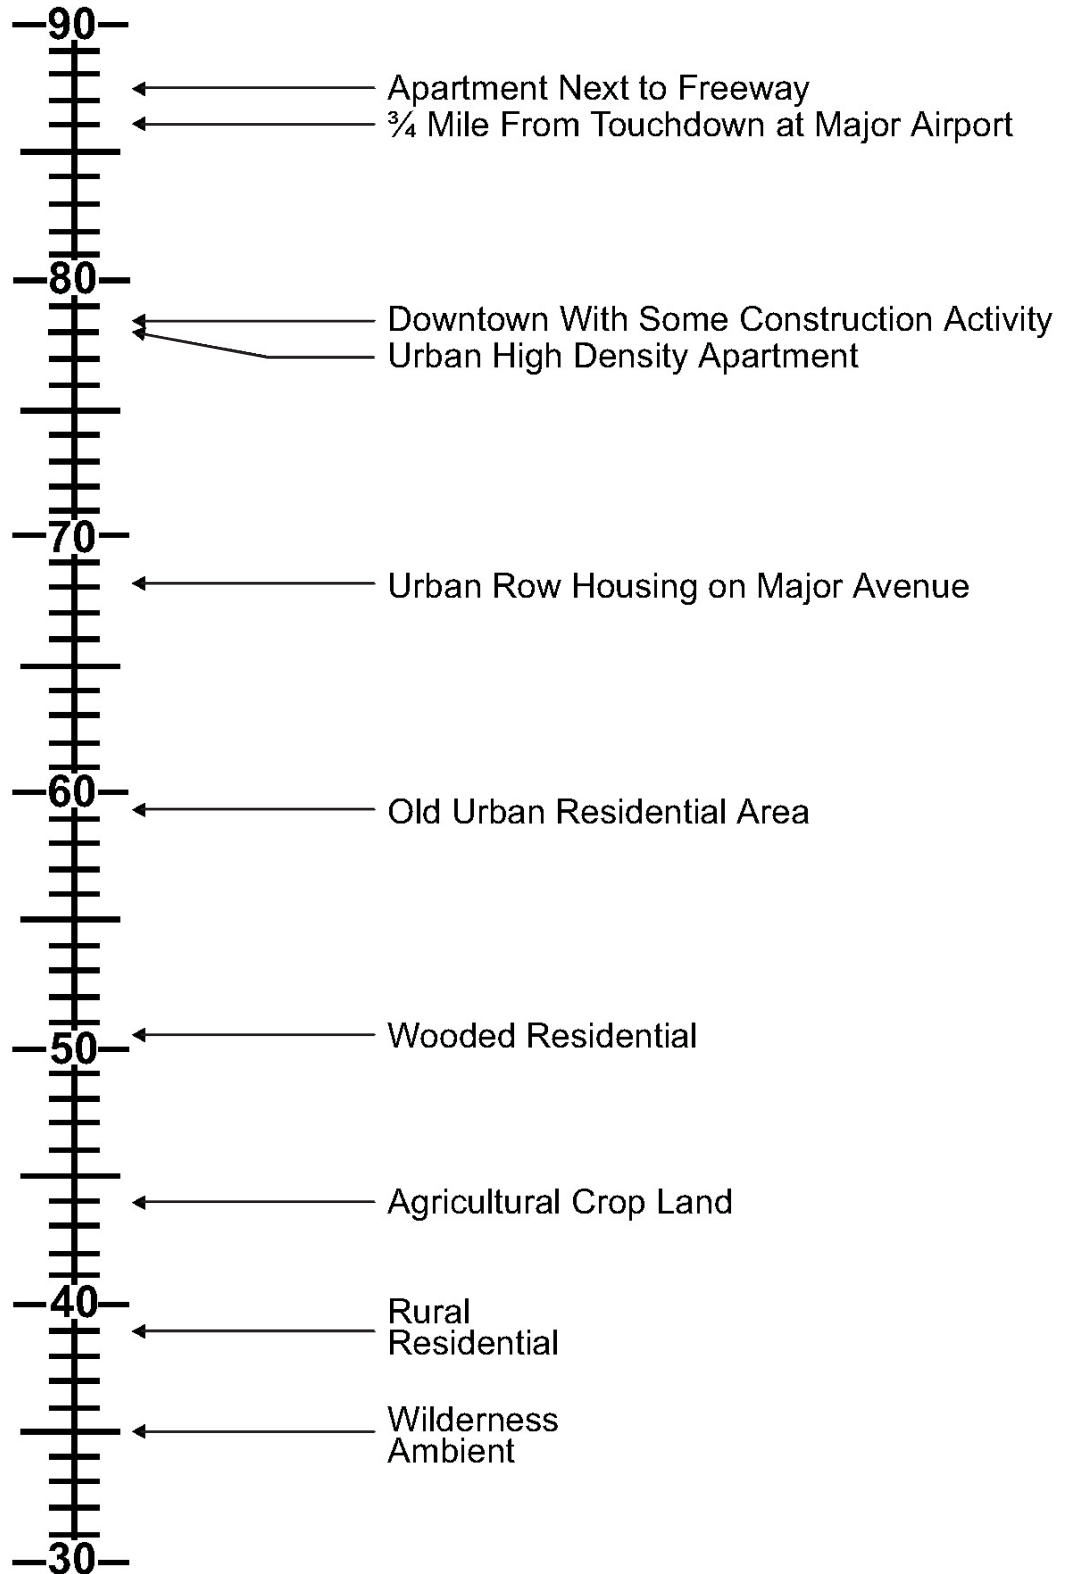

L_{dn} in dB

Outdoor Location

Source: USEPA, 1978. Protective Noise Levels
Condensed Version of EPA Levels Document