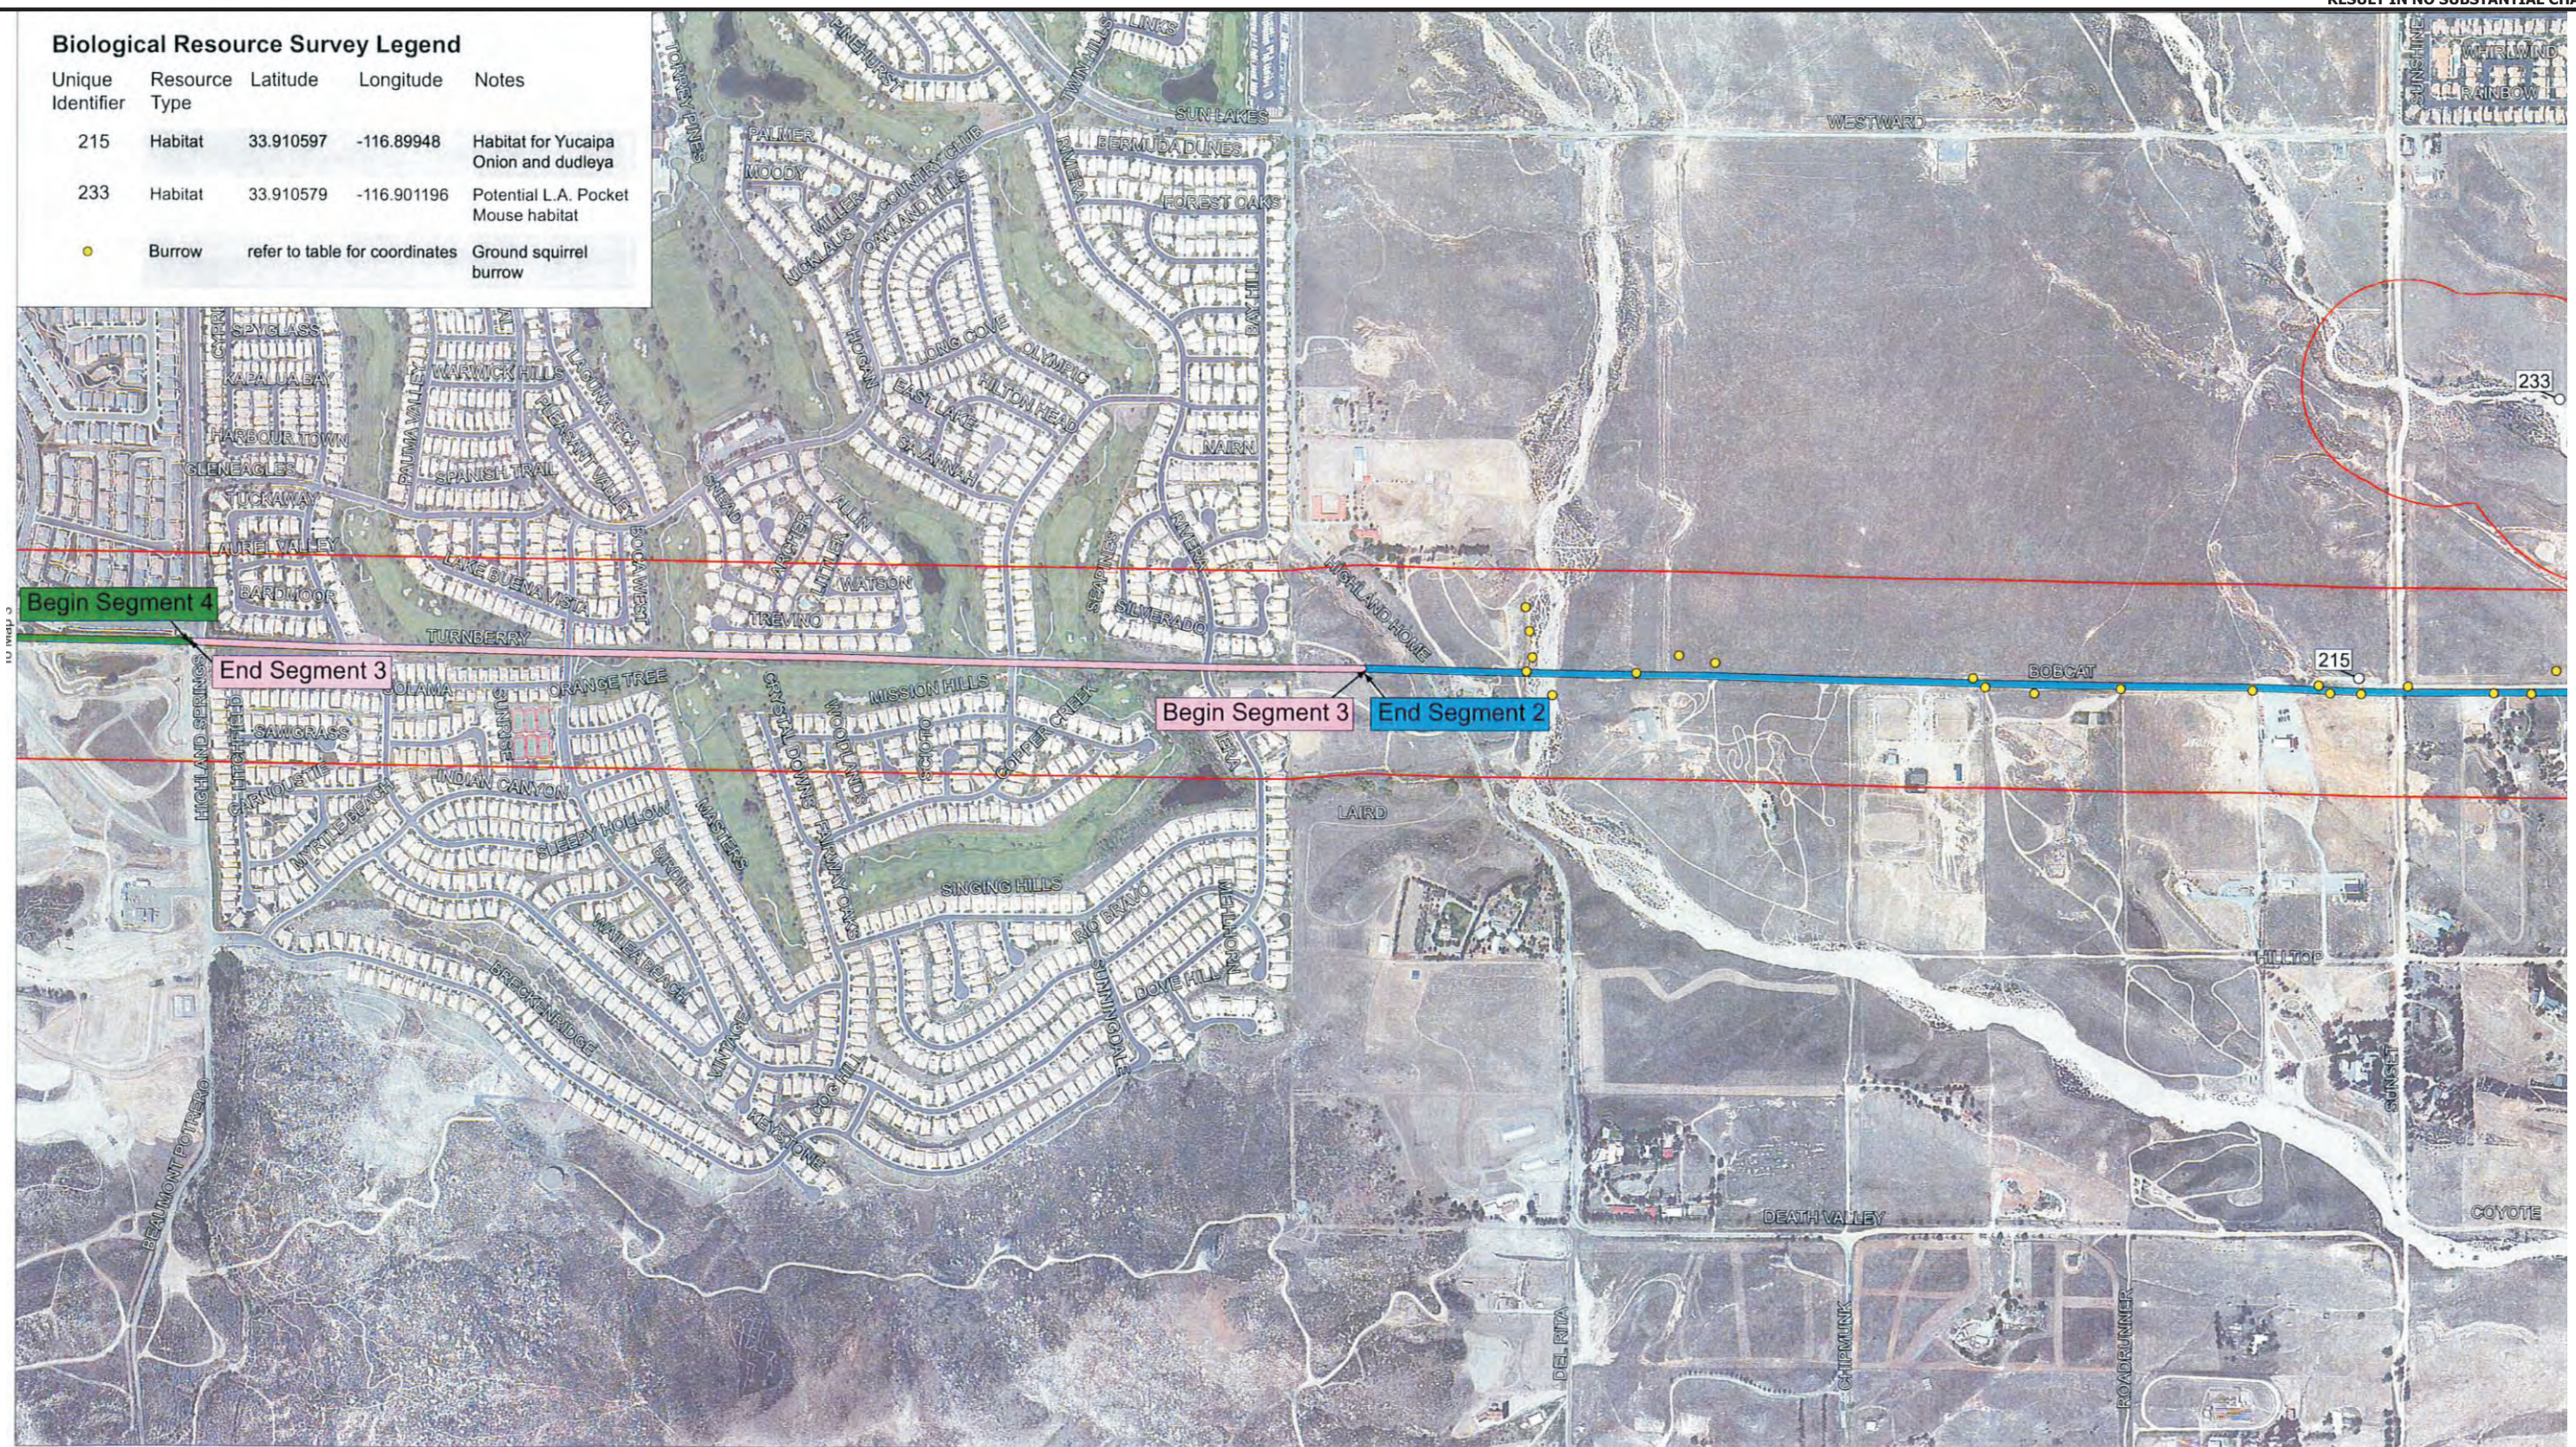

Biological Resource Survey Legend

Unique Identifier	Resource Type	Latitude	Longitude	Notes
215	Habitat	33.910597	-116.89948	Habitat for Yucaipa Onion and dudleya
233	Habitat	33.910579	-116.901196	Potential L.A. Pocket Mouse habitat
●	Burrow	refer to table for coordinates		Ground squirrel burrow

Source: SCE, 2009a.

- Segment 1
- Segment 2
- Segment 3
- Segment 4
- Segment 5
- Segment 6
- Segment 7
- Segment A
- Proposed El Casco Substation
- Existing SCE Substation

- State Route
- Interstate Highway
- 500 Foot Buffer Area

Figure C.2-1c

**Preconstruction Biological Resources Survey
 Map 2 of 6**