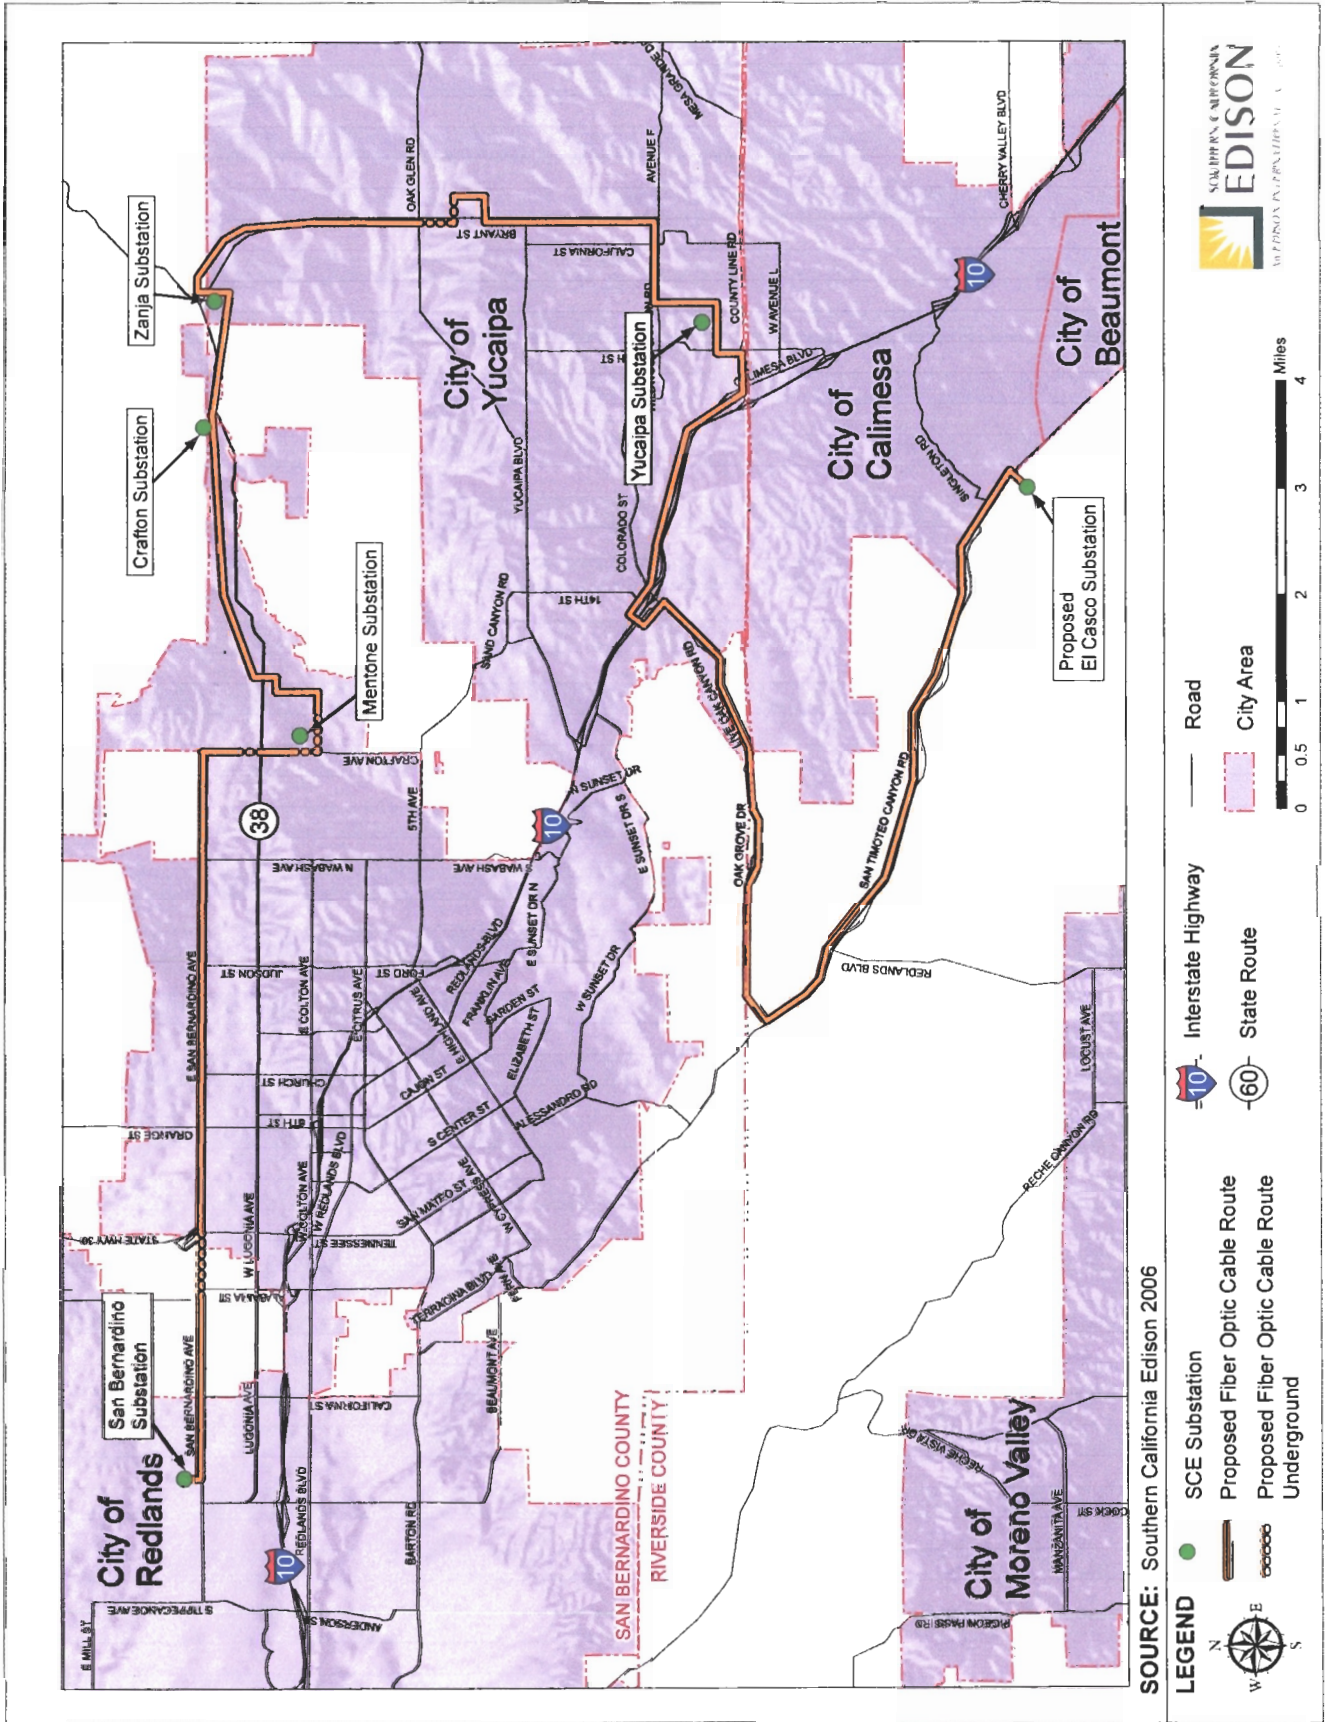

Figure 2-3.1, El Casco Substation to San Bernardino Substation  
Proposed Fiber Optic Cable Route (Approximate Location)

SOURCE: Southern California Edison 2006

Figure 2-3.2, El Casco Substation to Banning Substation  
Proposed Fiber Optic Cable Route (Approximate Location)