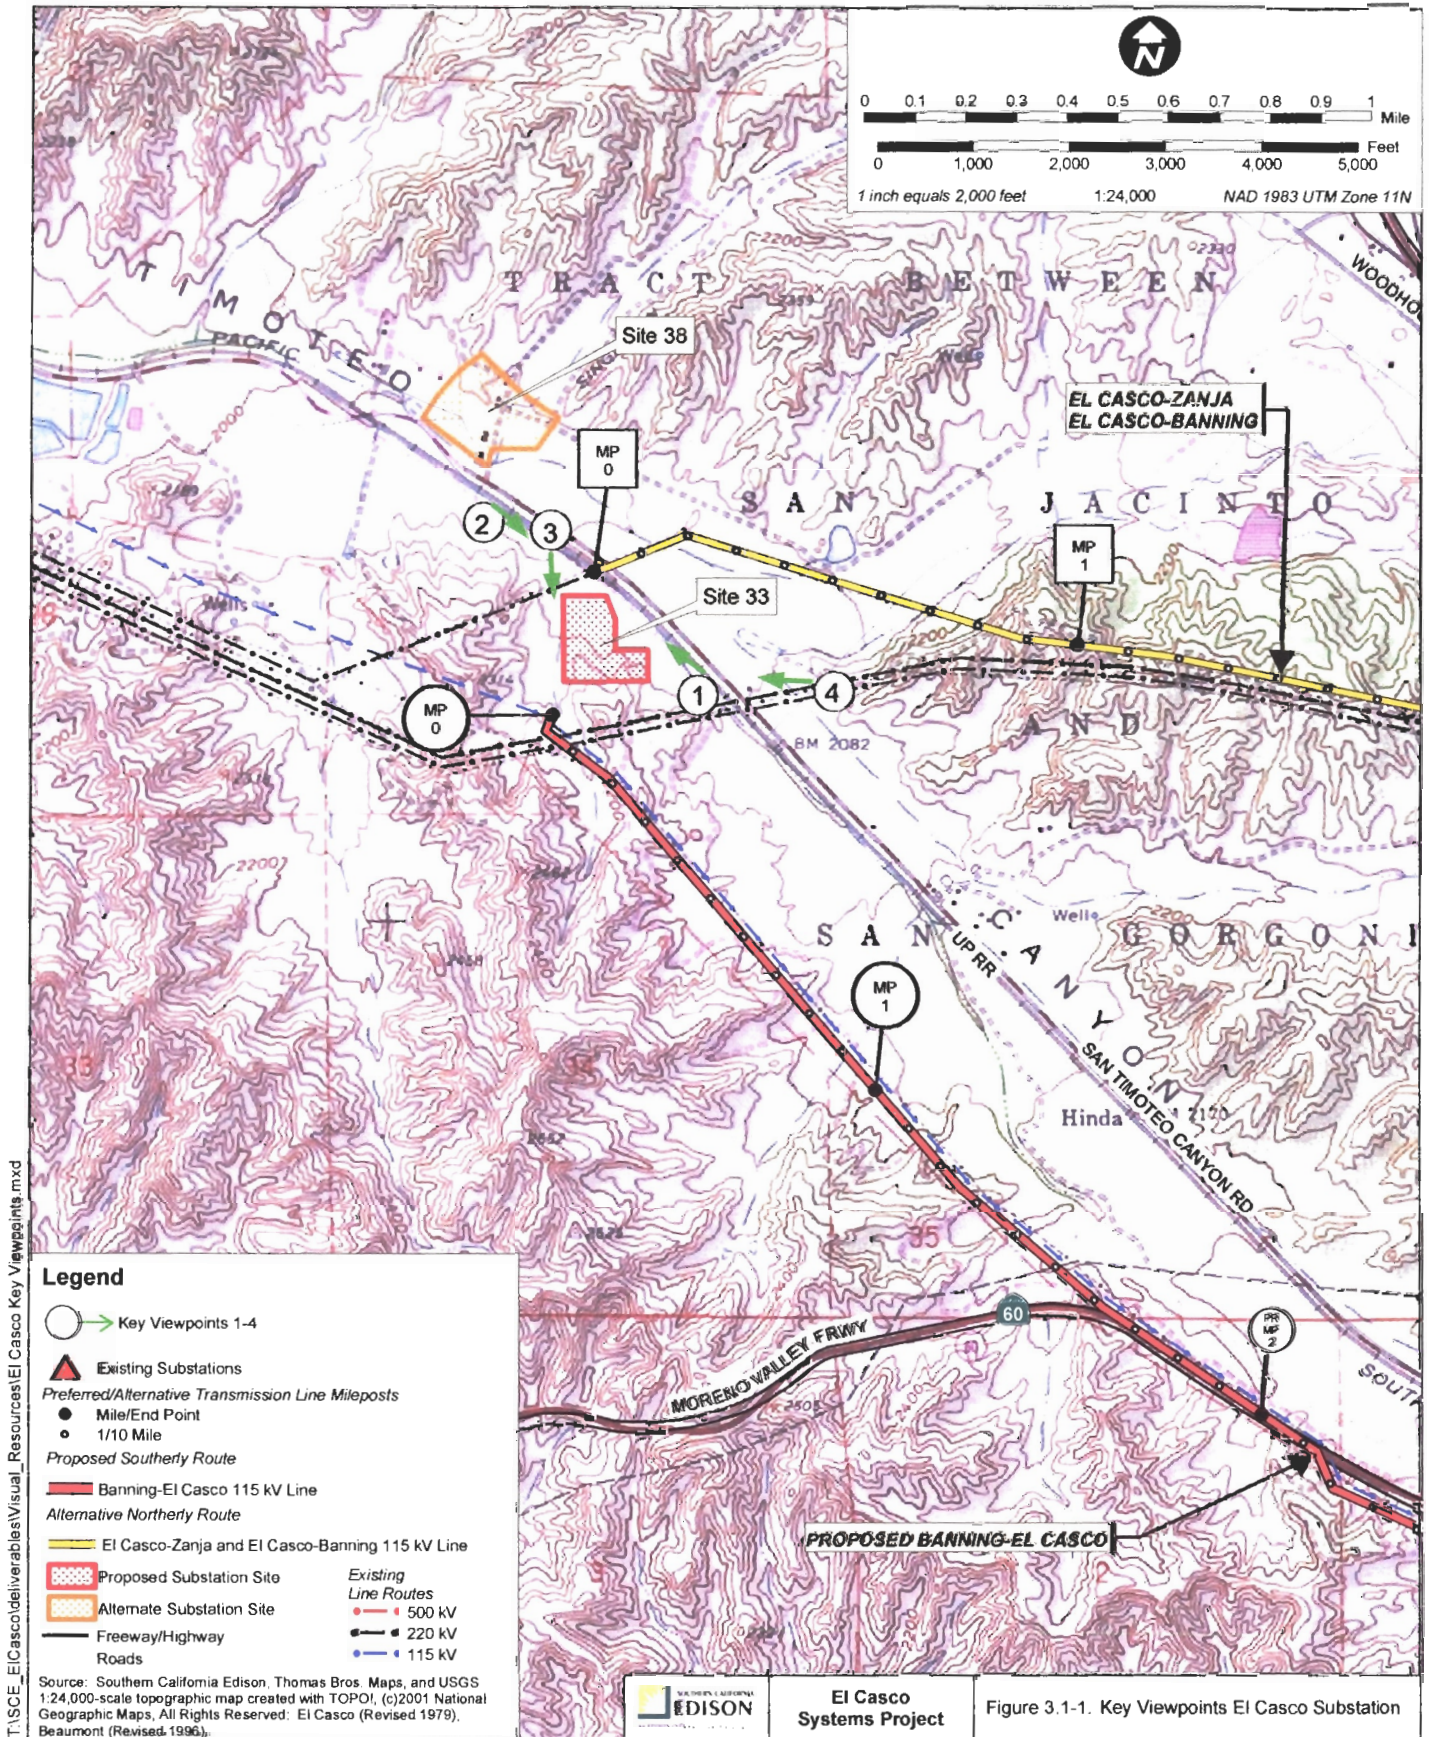

Figure 3.1-1, Key Viewpoints El Casco Substation

Figure 3.1-2, Key Viewpoints 115 kV Subtransmission Line

T:\SC\_ElCasco\delivarables\Visual Resources\El Casco Key Viewpoints Subtransmission Line.mxd

**El Casco Systems Project**

Figure 3.1-2. Key Viewpoints 115 kV Subtransmission Line

Figure 3.1-3, Key Viewpoints Mill Creek Communications Site

T:\ASCE\_EI\Casco\deliverables\Visual Resources\EI\_Casco\_Key Viewpoints Mill Creek Communications Site.mxd

**El Casco Systems Project**

Figure 3.1-3. Key Viewpoints Mill Creek Communications Site