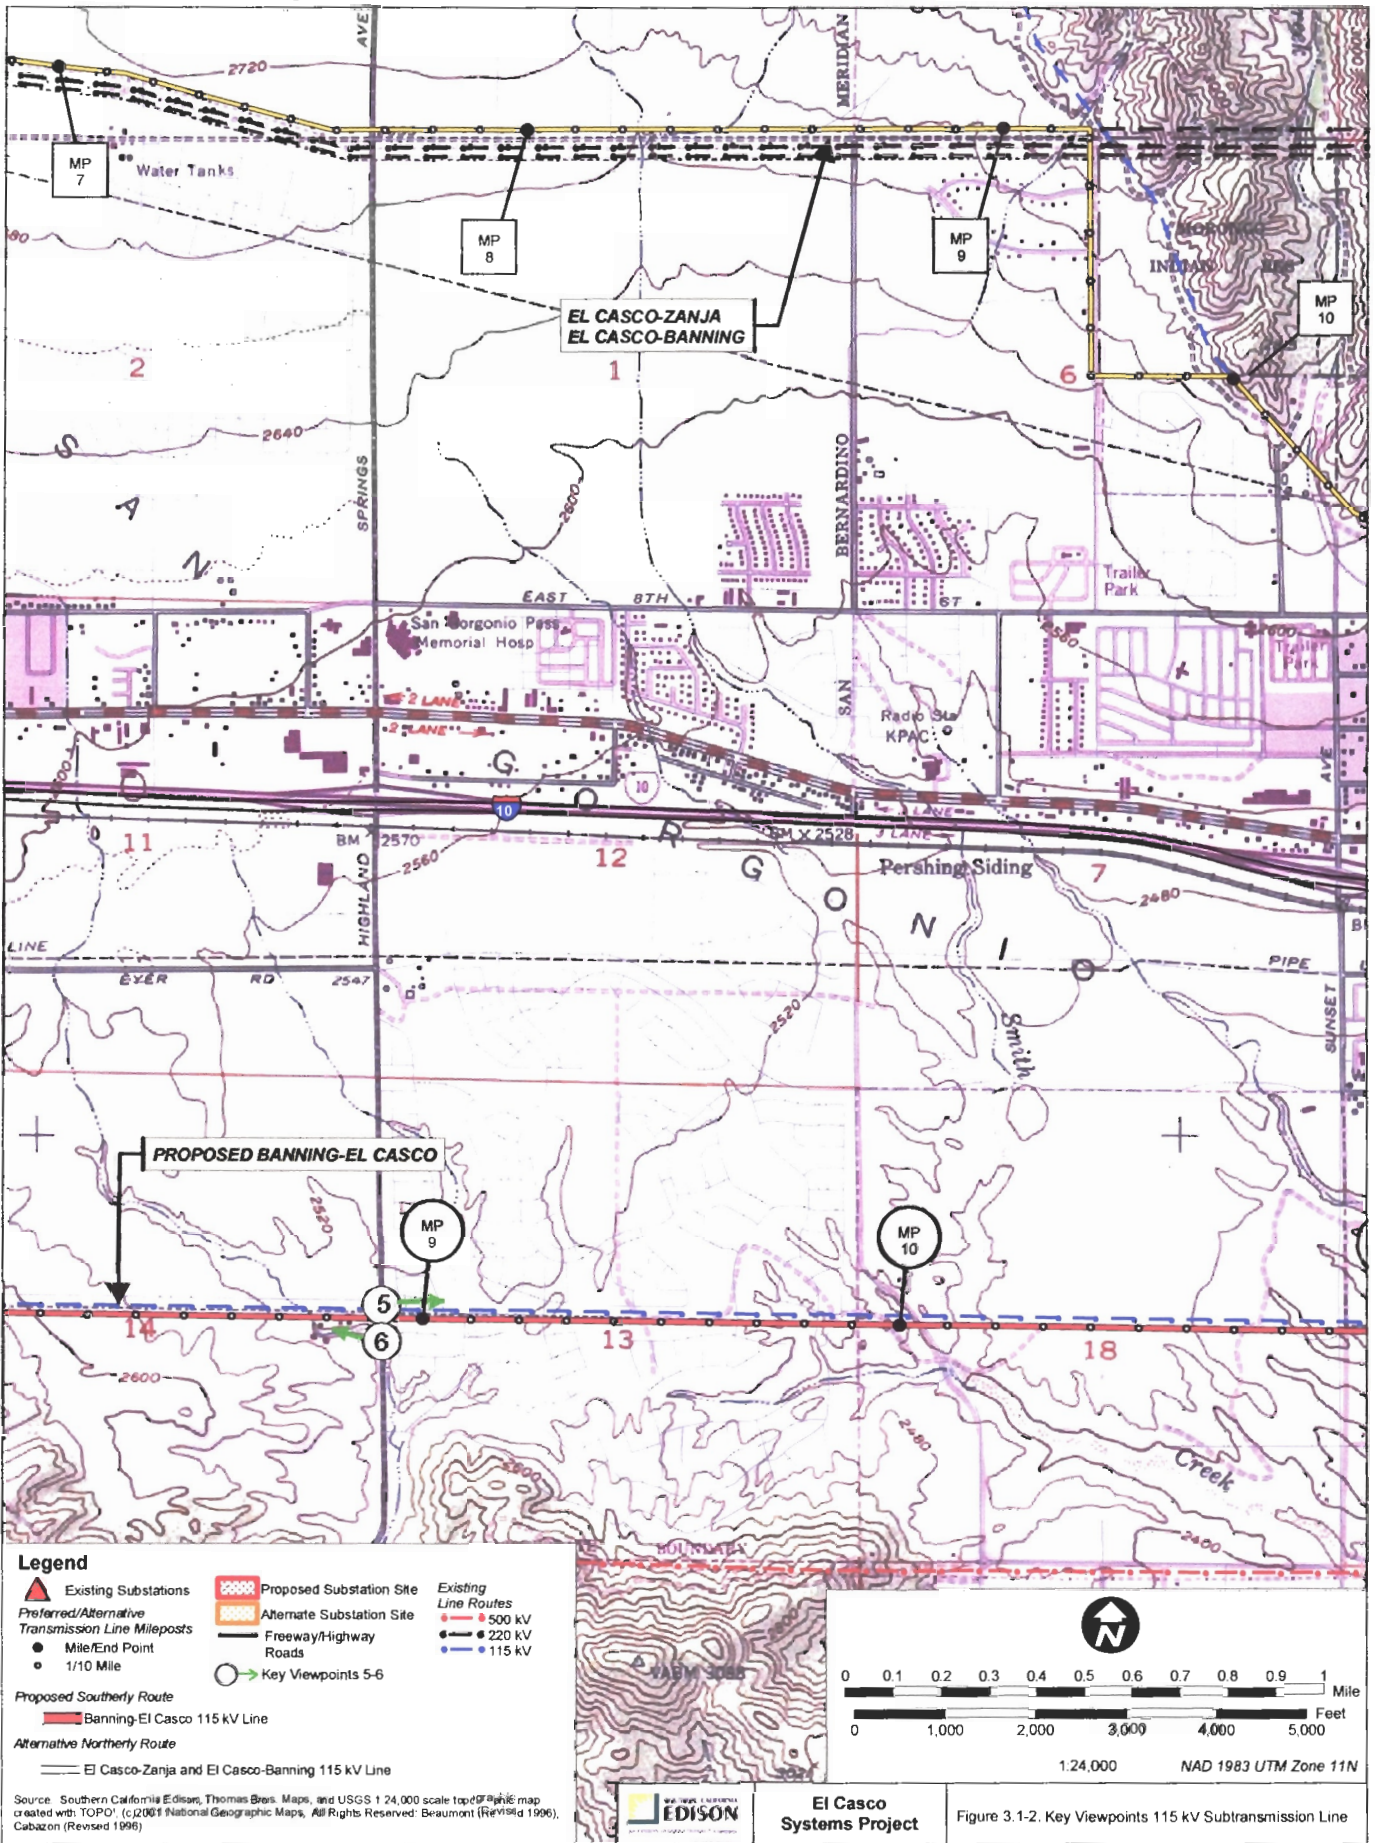

Figure 3.1-1, Key Viewpoints El Casco Substation

Figure 3.1-2, Key Viewpoints 115 kV Subtransmission Line

T:\SC\_ElCasco\delivarables\Visual Resources\El Casco Key Viewpoints Subtransmission Line.mxd

**El Casco Systems Project**

Figure 3.1-2. Key Viewpoints 115 kV Subtransmission Line

Figure 3.1-3, Key Viewpoints Mill Creek Communications Site

T:\ASCE\_EI\Casco\deliverables\Visual Resources\EI\_Casco\_Key Viewpoints Mill Creek Communications Site.mxd

**El Casco Systems Project**

Figure 3.1-3. Key Viewpoints Mill Creek Communications Site