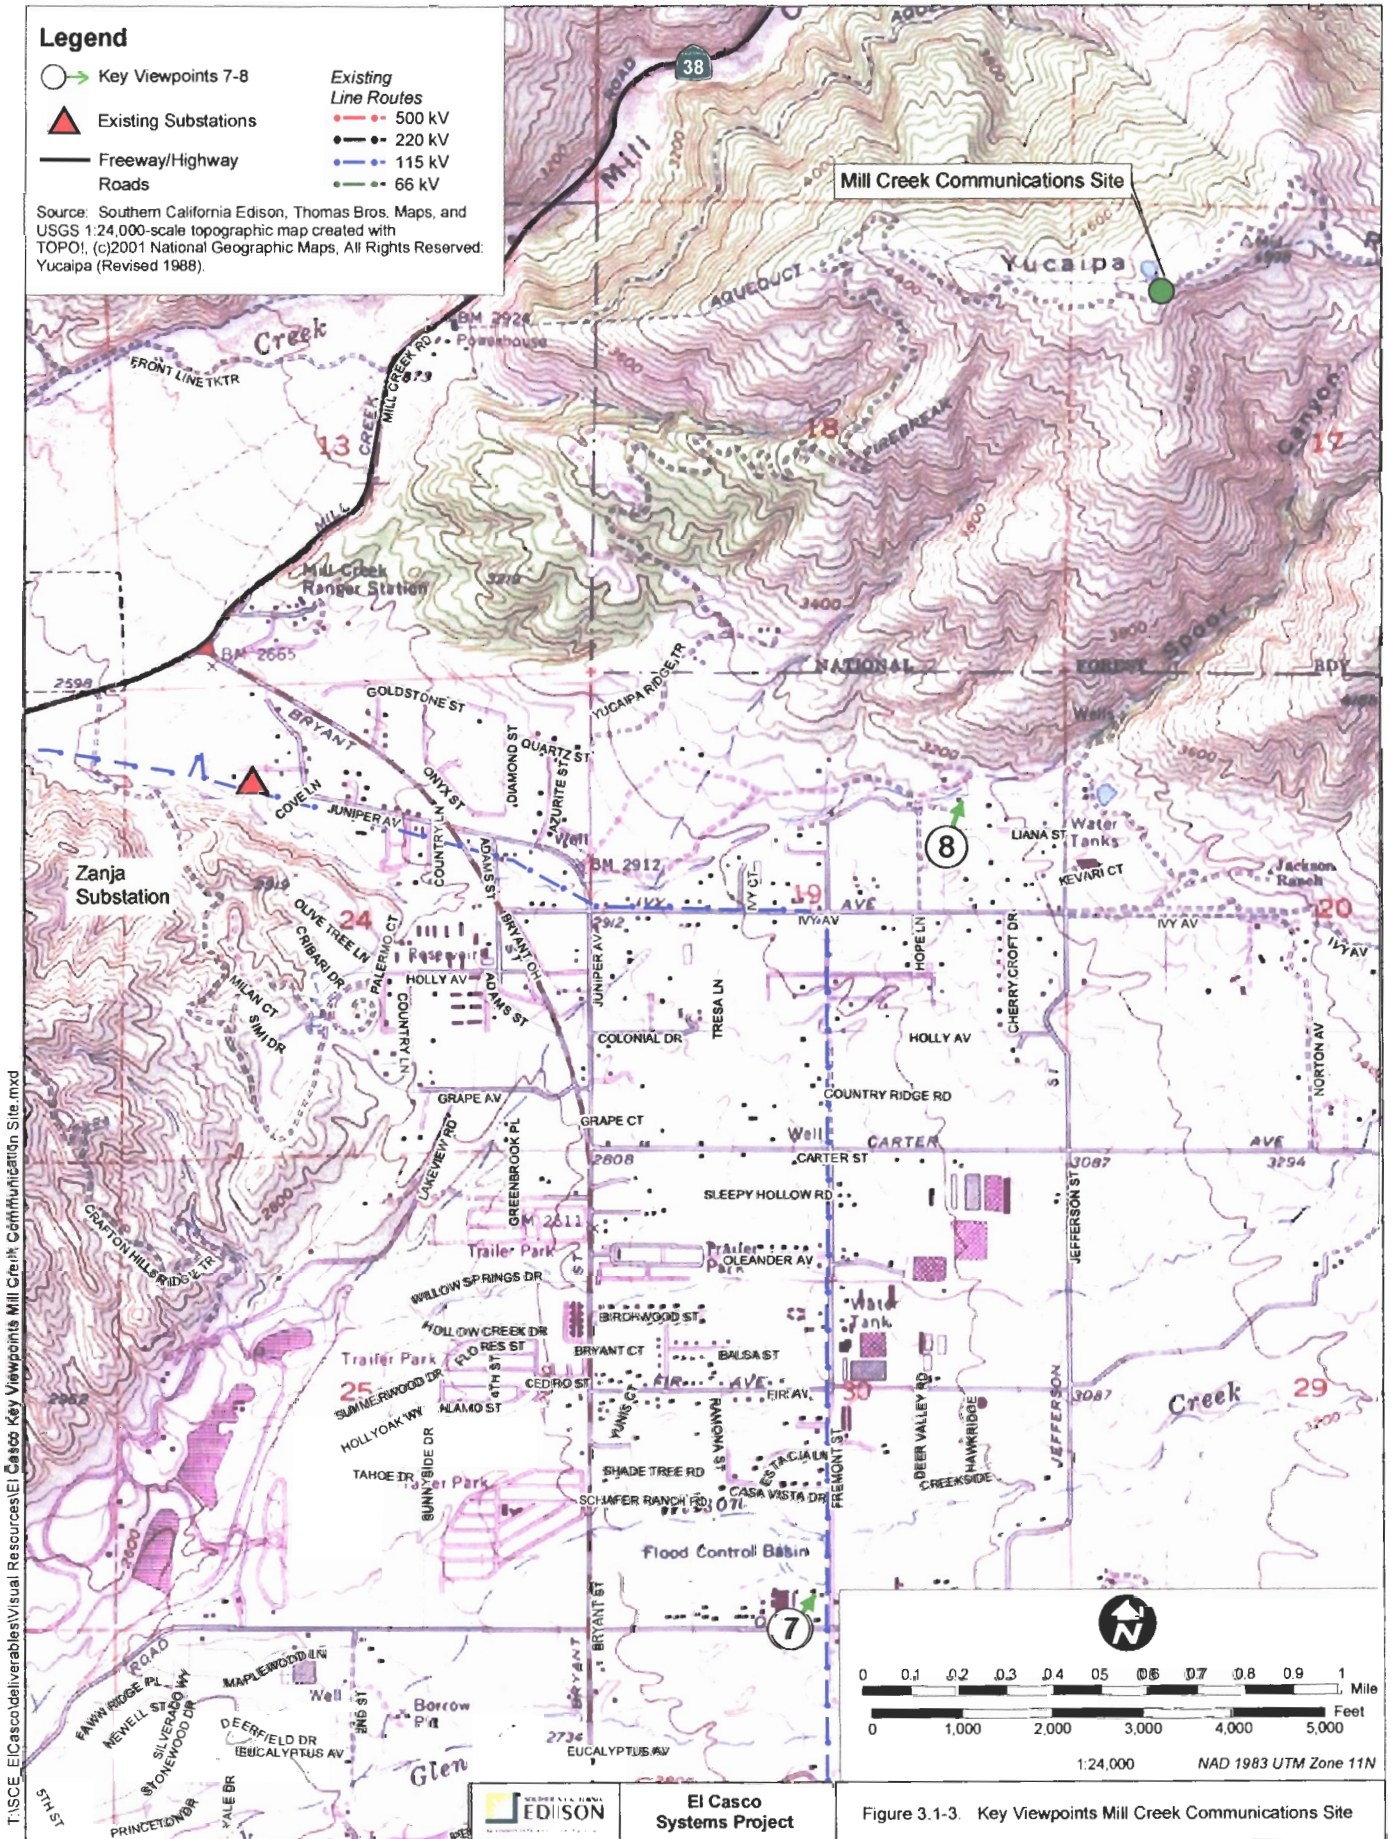

Figure 3.1-1, Key Viewpoints El Casco Substation

Figure 3.1-2, Key Viewpoints 115 kV Subtransmission Line

T:\SC\_ElCasco\delivarables\Visual Resources\El Casco Key Viewpoints Subtransmission Line.mxd

**El Casco Systems Project**

Figure 3.1-2. Key Viewpoints 115 kV Subtransmission Line

Figure 3.1-3, Key Viewpoints Mill Creek Communications Site

T:\ASCE\_EI\Casco\deliverables\Visual Resources\EI\_Casco\_Key Viewpoints Mill Creek Communications Site.mxd

**El Casco Systems Project**

Figure 3.1-3. Key Viewpoints Mill Creek Communications Site