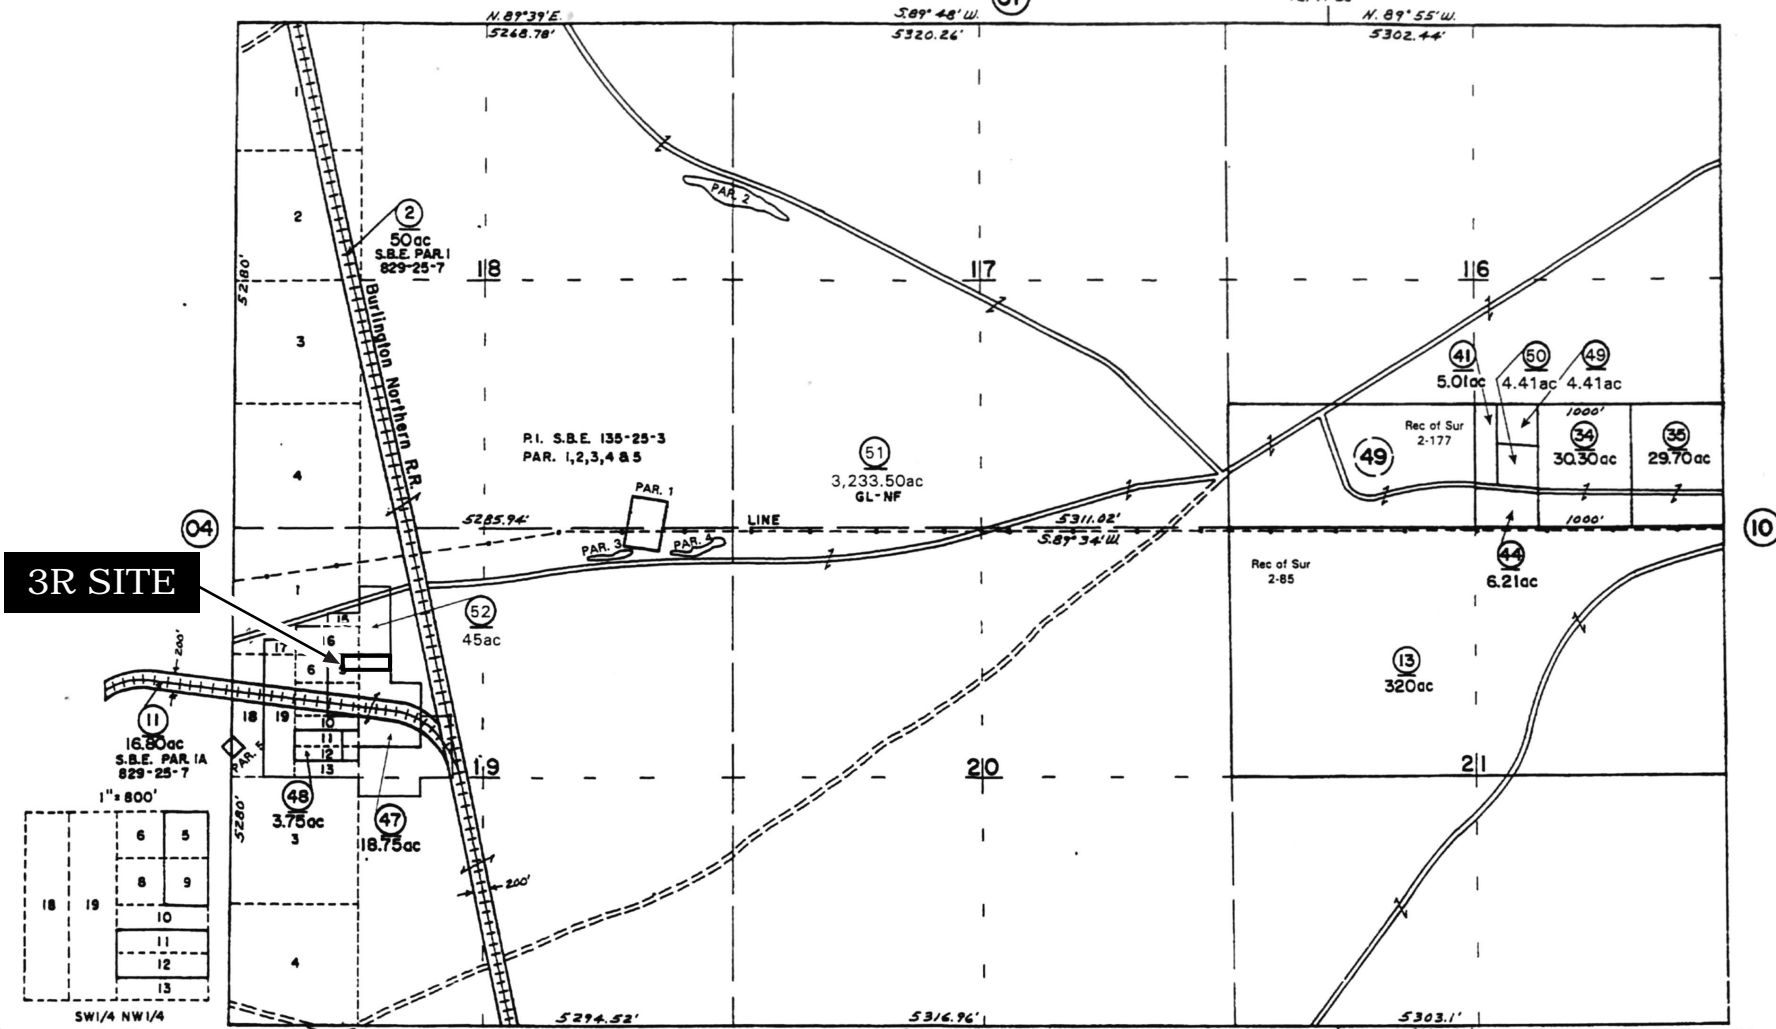

T.44N., R.6E., M.D.B.&M.

Tax Area Code 70-01

9-09

3R SITE

Scale: Map not to scale.

NOTE - ASSESSOR'S BLOCK & LOT NUMBERS SHOWN IN CIRCLES

Assessor's Map 9-09
County of Modoc, California
July 1997

Figure 3. Tionesta 3R