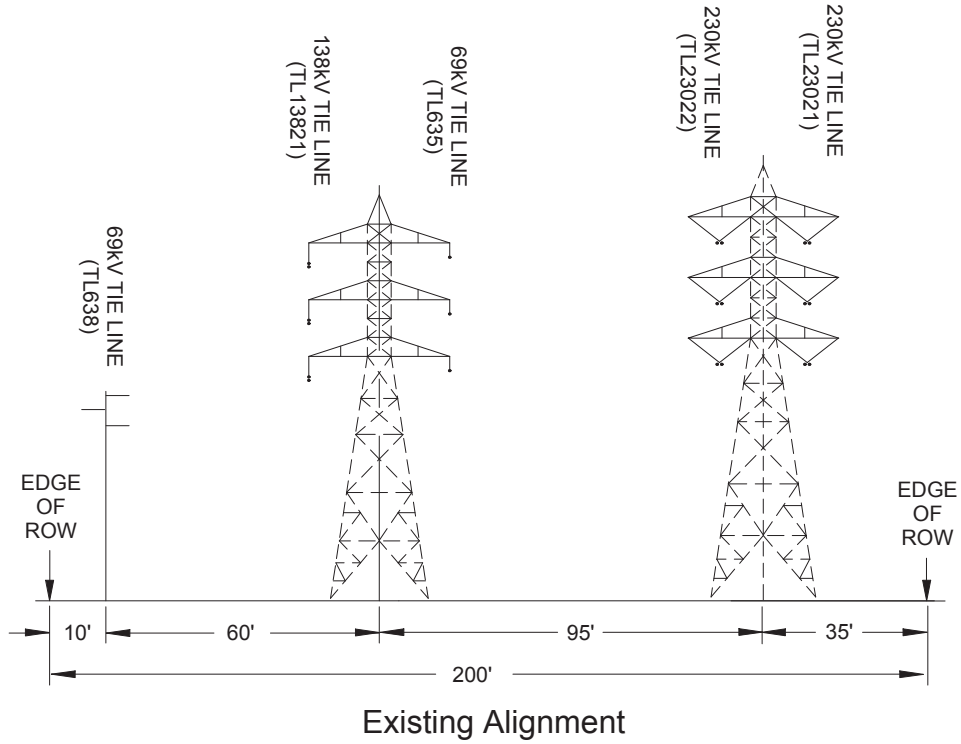

**View: South to North**

**San Diego Gas and Electric**  
**Miguel–Mission 230kV #2 Project**  
 Figure 1-10: Existing and Proposed Cross-section of Subsection D