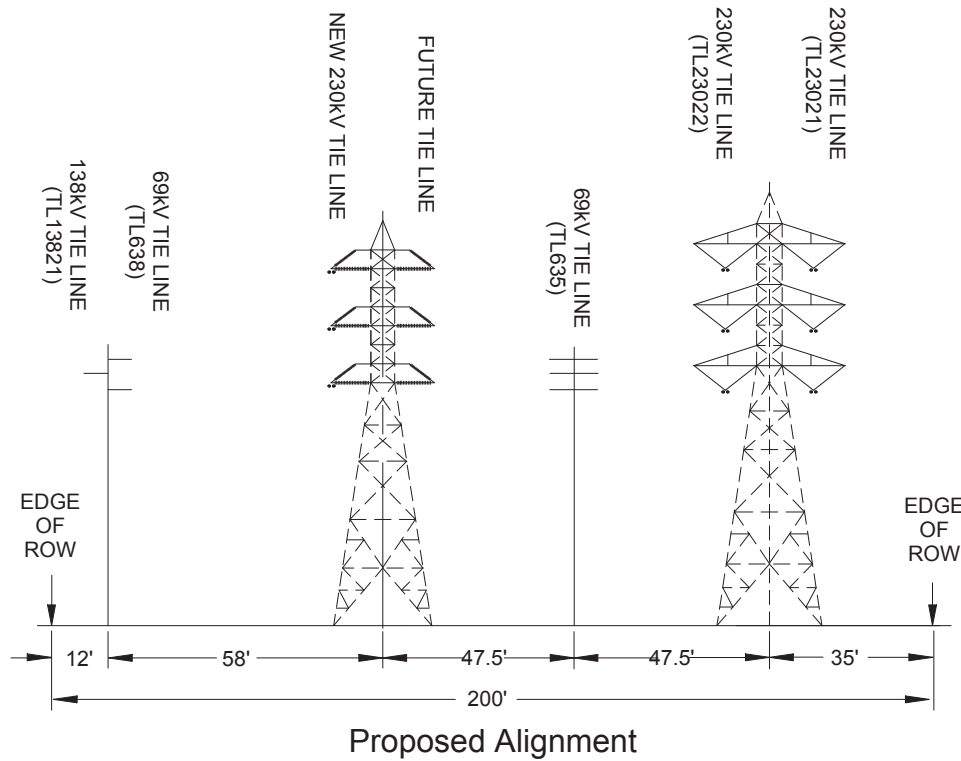

**View: South to North**

**San Diego Gas and Electric**  
**Miguel–Mission 230kV #2 Project**  
 Figure 1-10: Existing and Proposed Cross-section of Subsection D