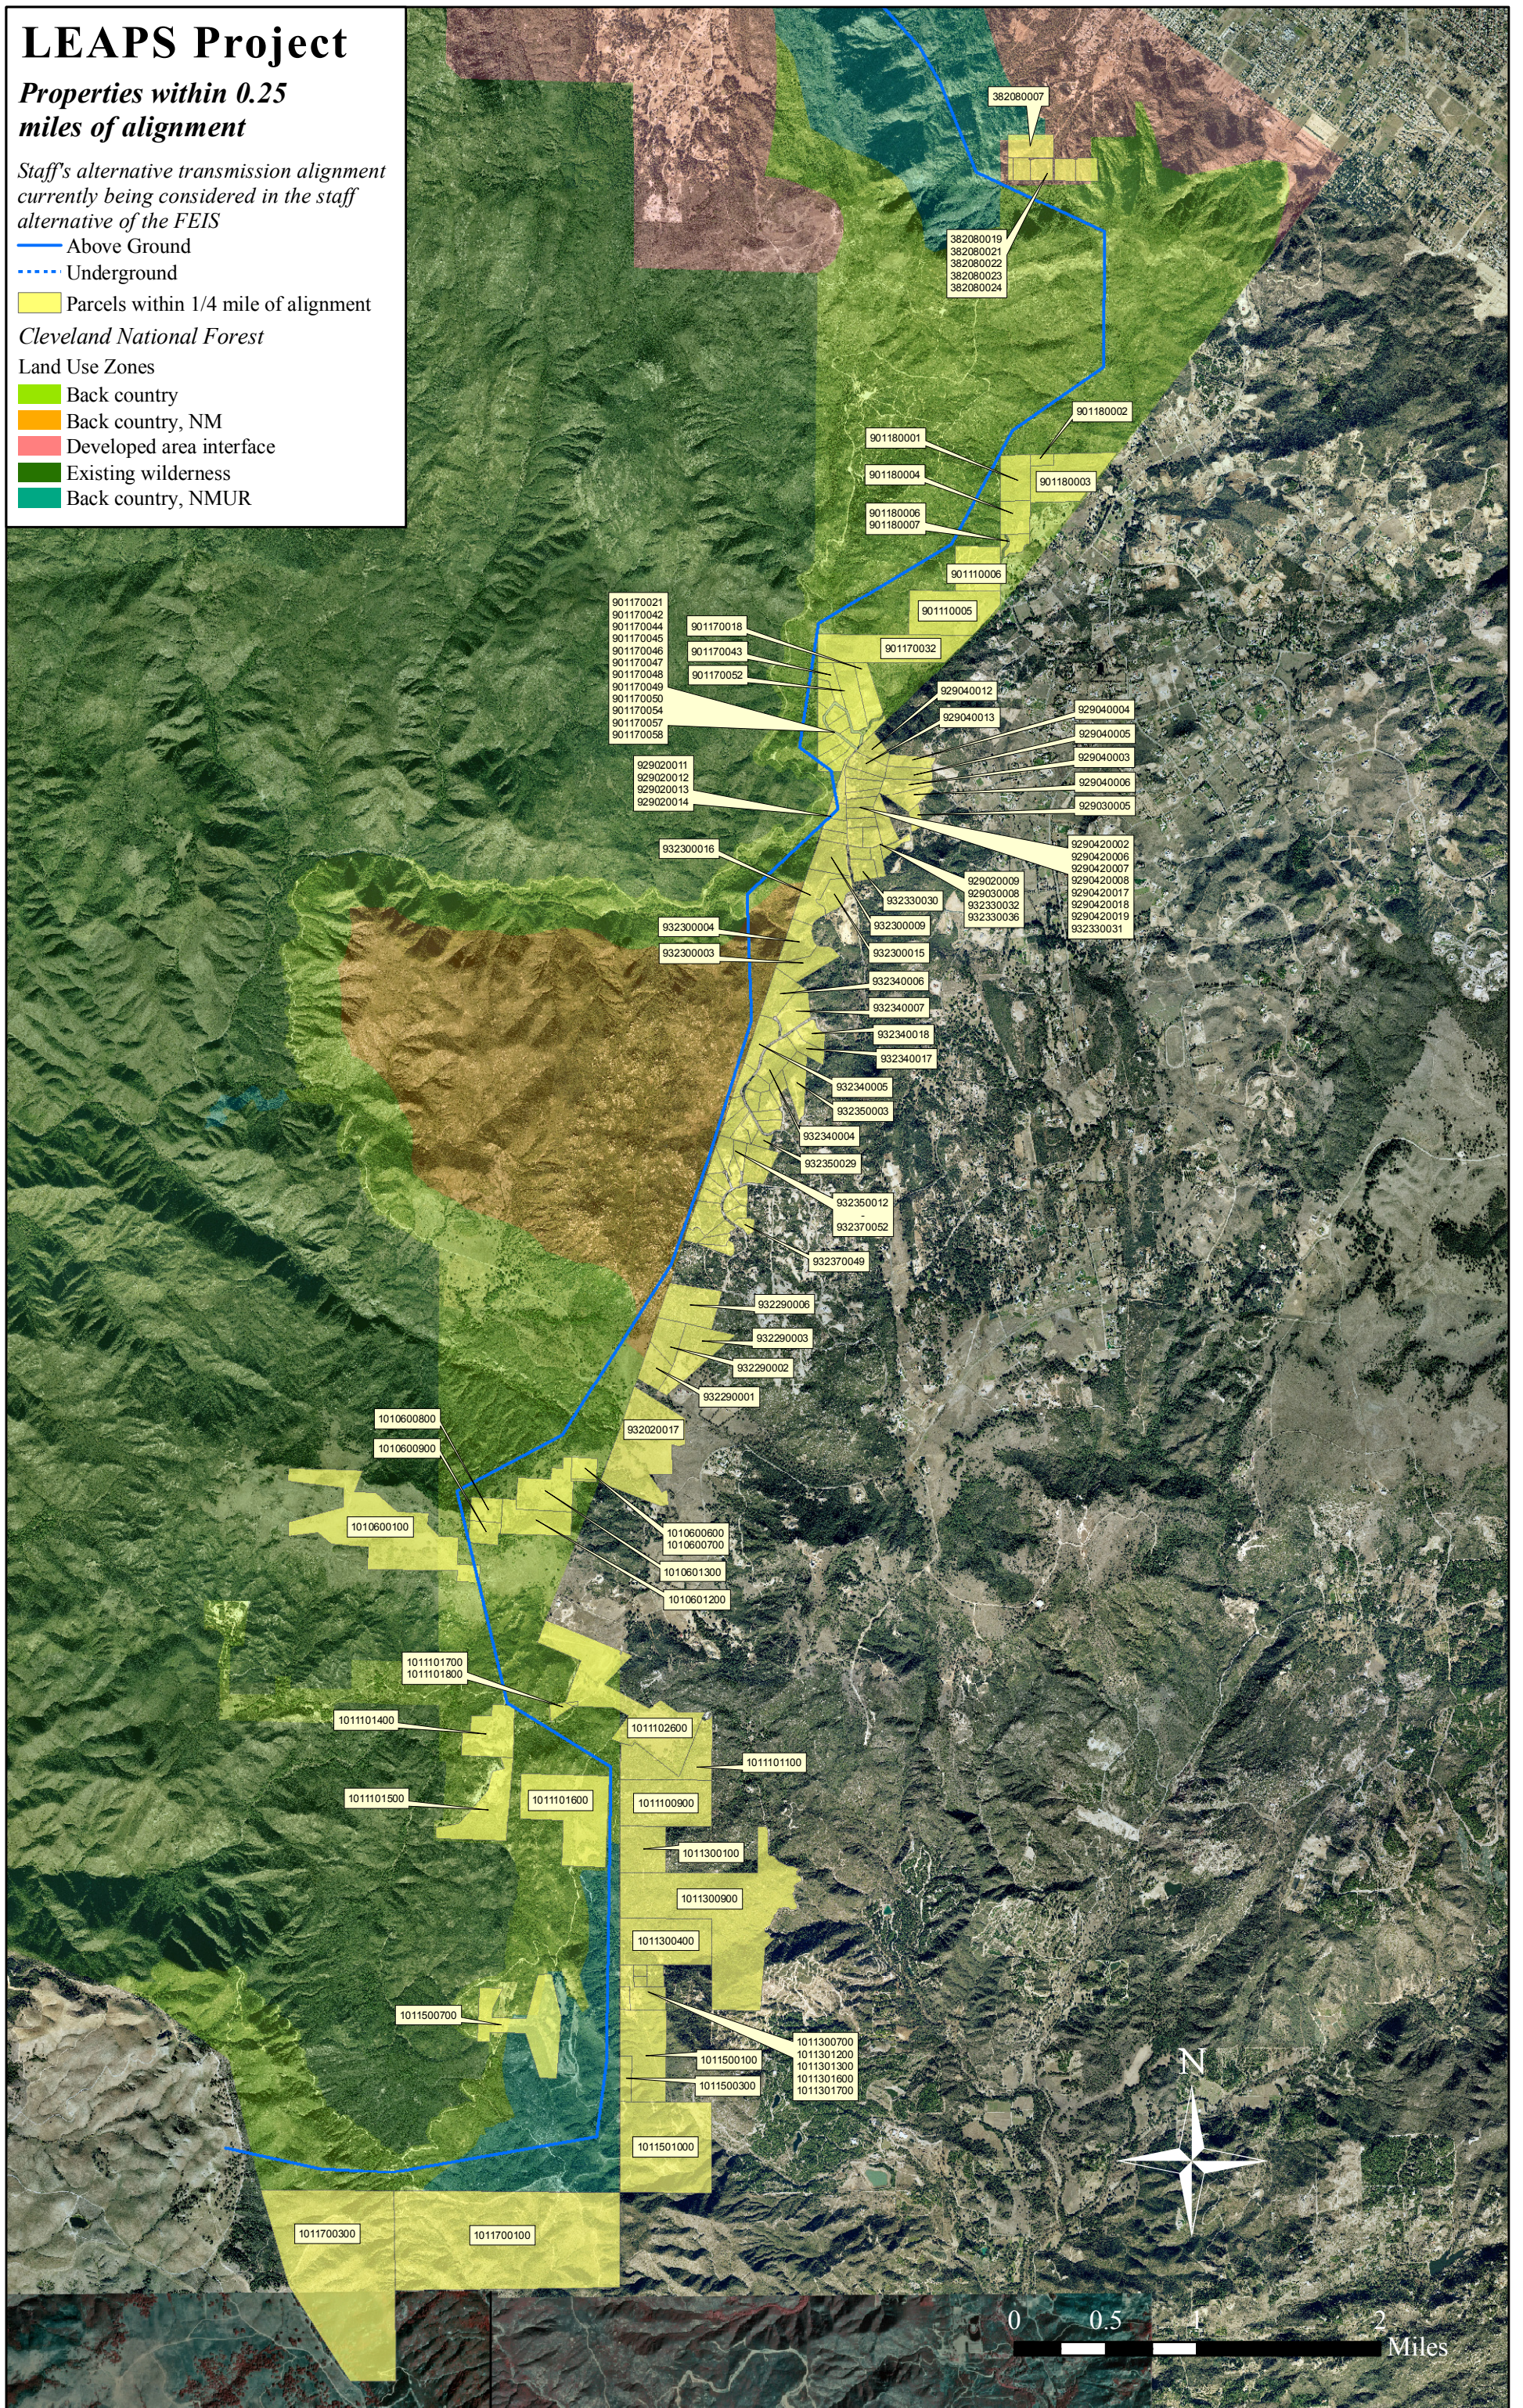

LEAPS Project

Properties within 0.25 miles of alignment

Staff's alternative transmission alignment currently being considered in the staff alternative of the FEIS

- Above Ground
- - - - - Underground
- ▭ Parcels within 1/4 mile of alignment

Cleveland National Forest

Land Use Zones

- ▭ Back country
- ▭ Back country, NM
- ▭ Developed area interface
- ▭ Existing wilderness
- ▭ Back country, NMUR