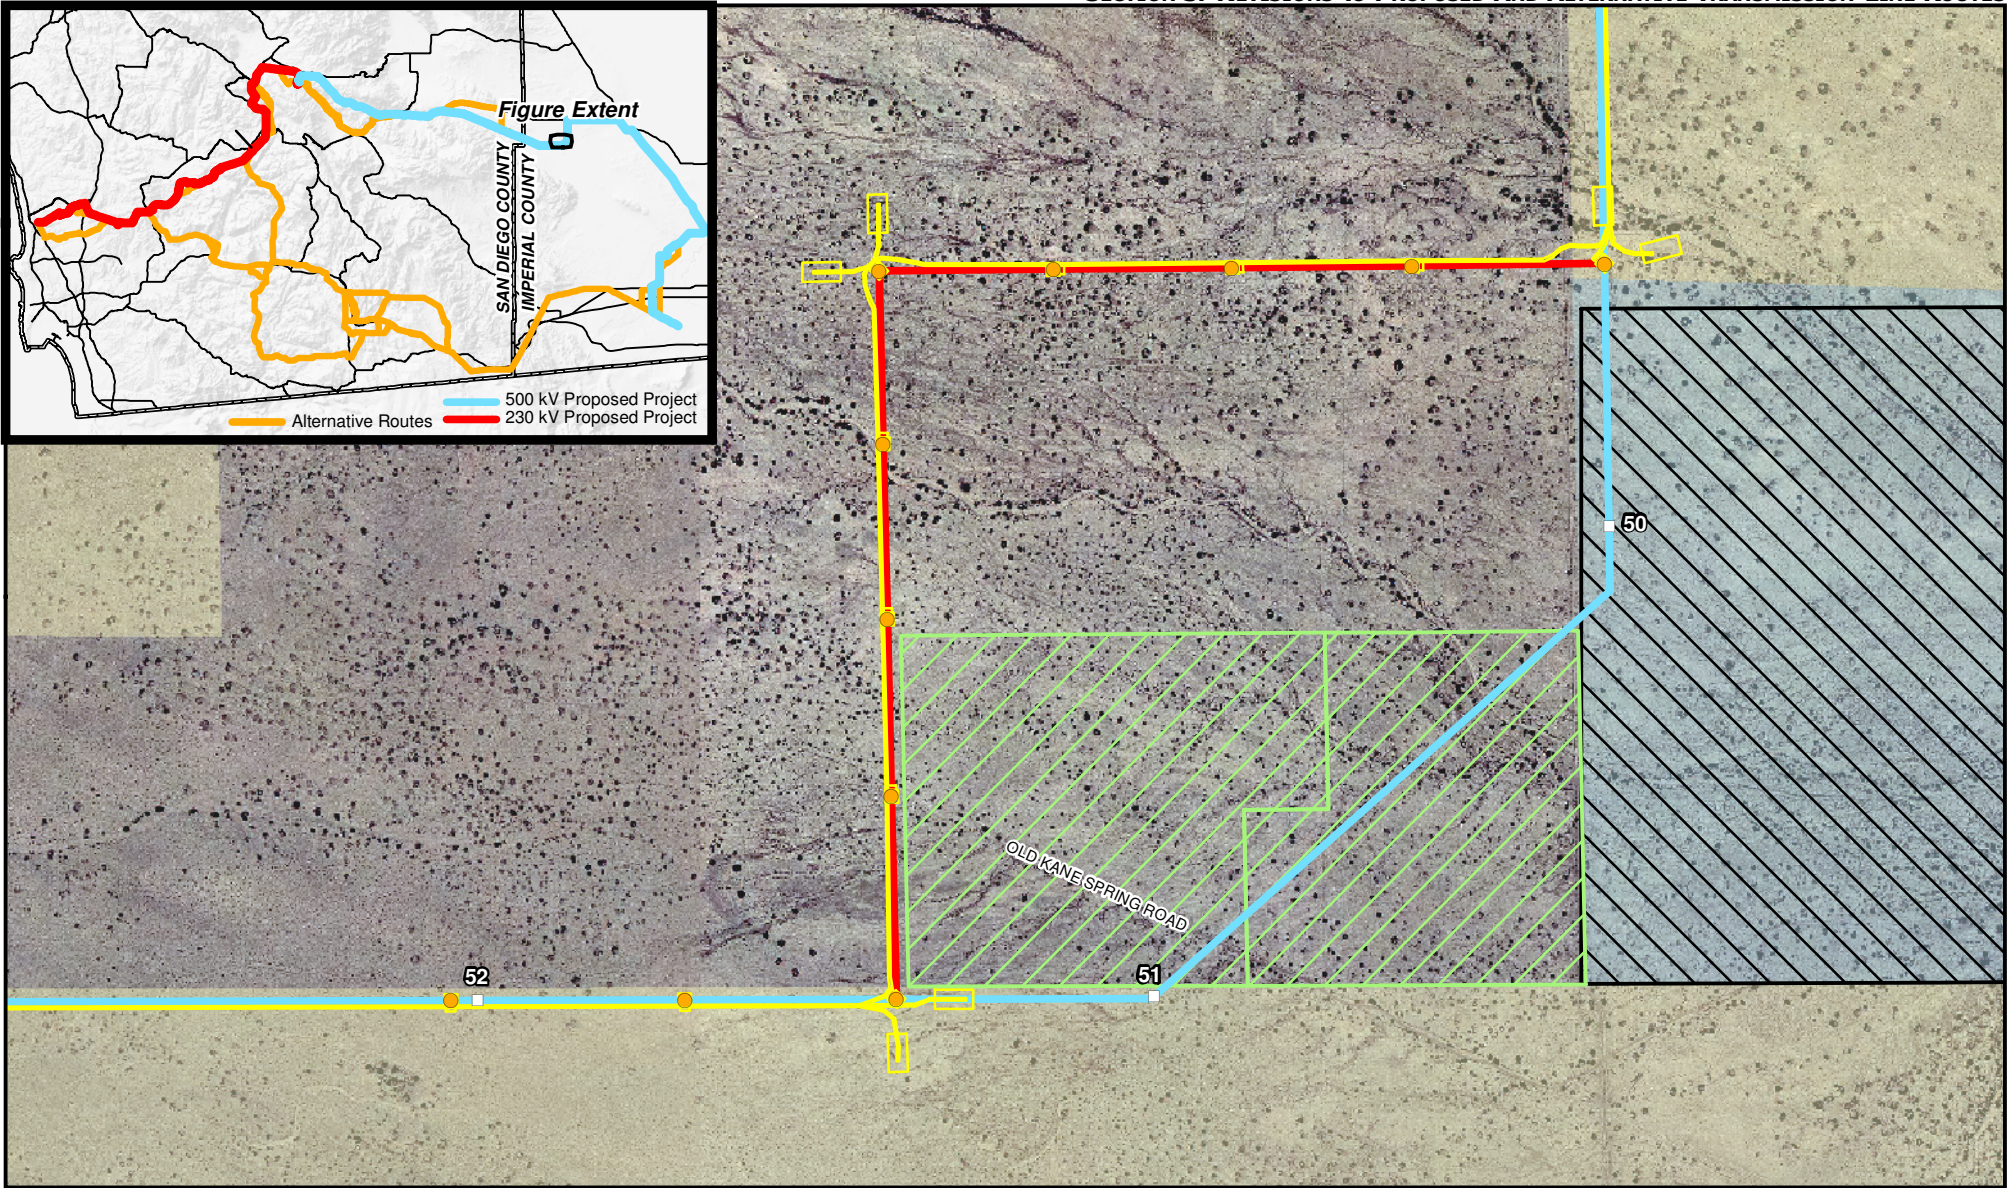

Sunrise Powerlink Project
SECTION 3. REVISIONS TO PROPOSED AND ALTERNATIVE TRANSMISSION LINE ROUTES

 	BLM Gifted Lands Reroute	Mileposts
	500 kV Proposed Project	Bureau of Land Management Land
BLM Gifted Lands Reroute Area of Impacts and Access Roads	State Land	BLM Gifted Land
BLM Gifted Lands Reroute Structures	Caltrans Mitigation Land	

Sunrise Powerlink Project

Figure 3-1
Proposed Project:
BLM Gifted Lands Reroute