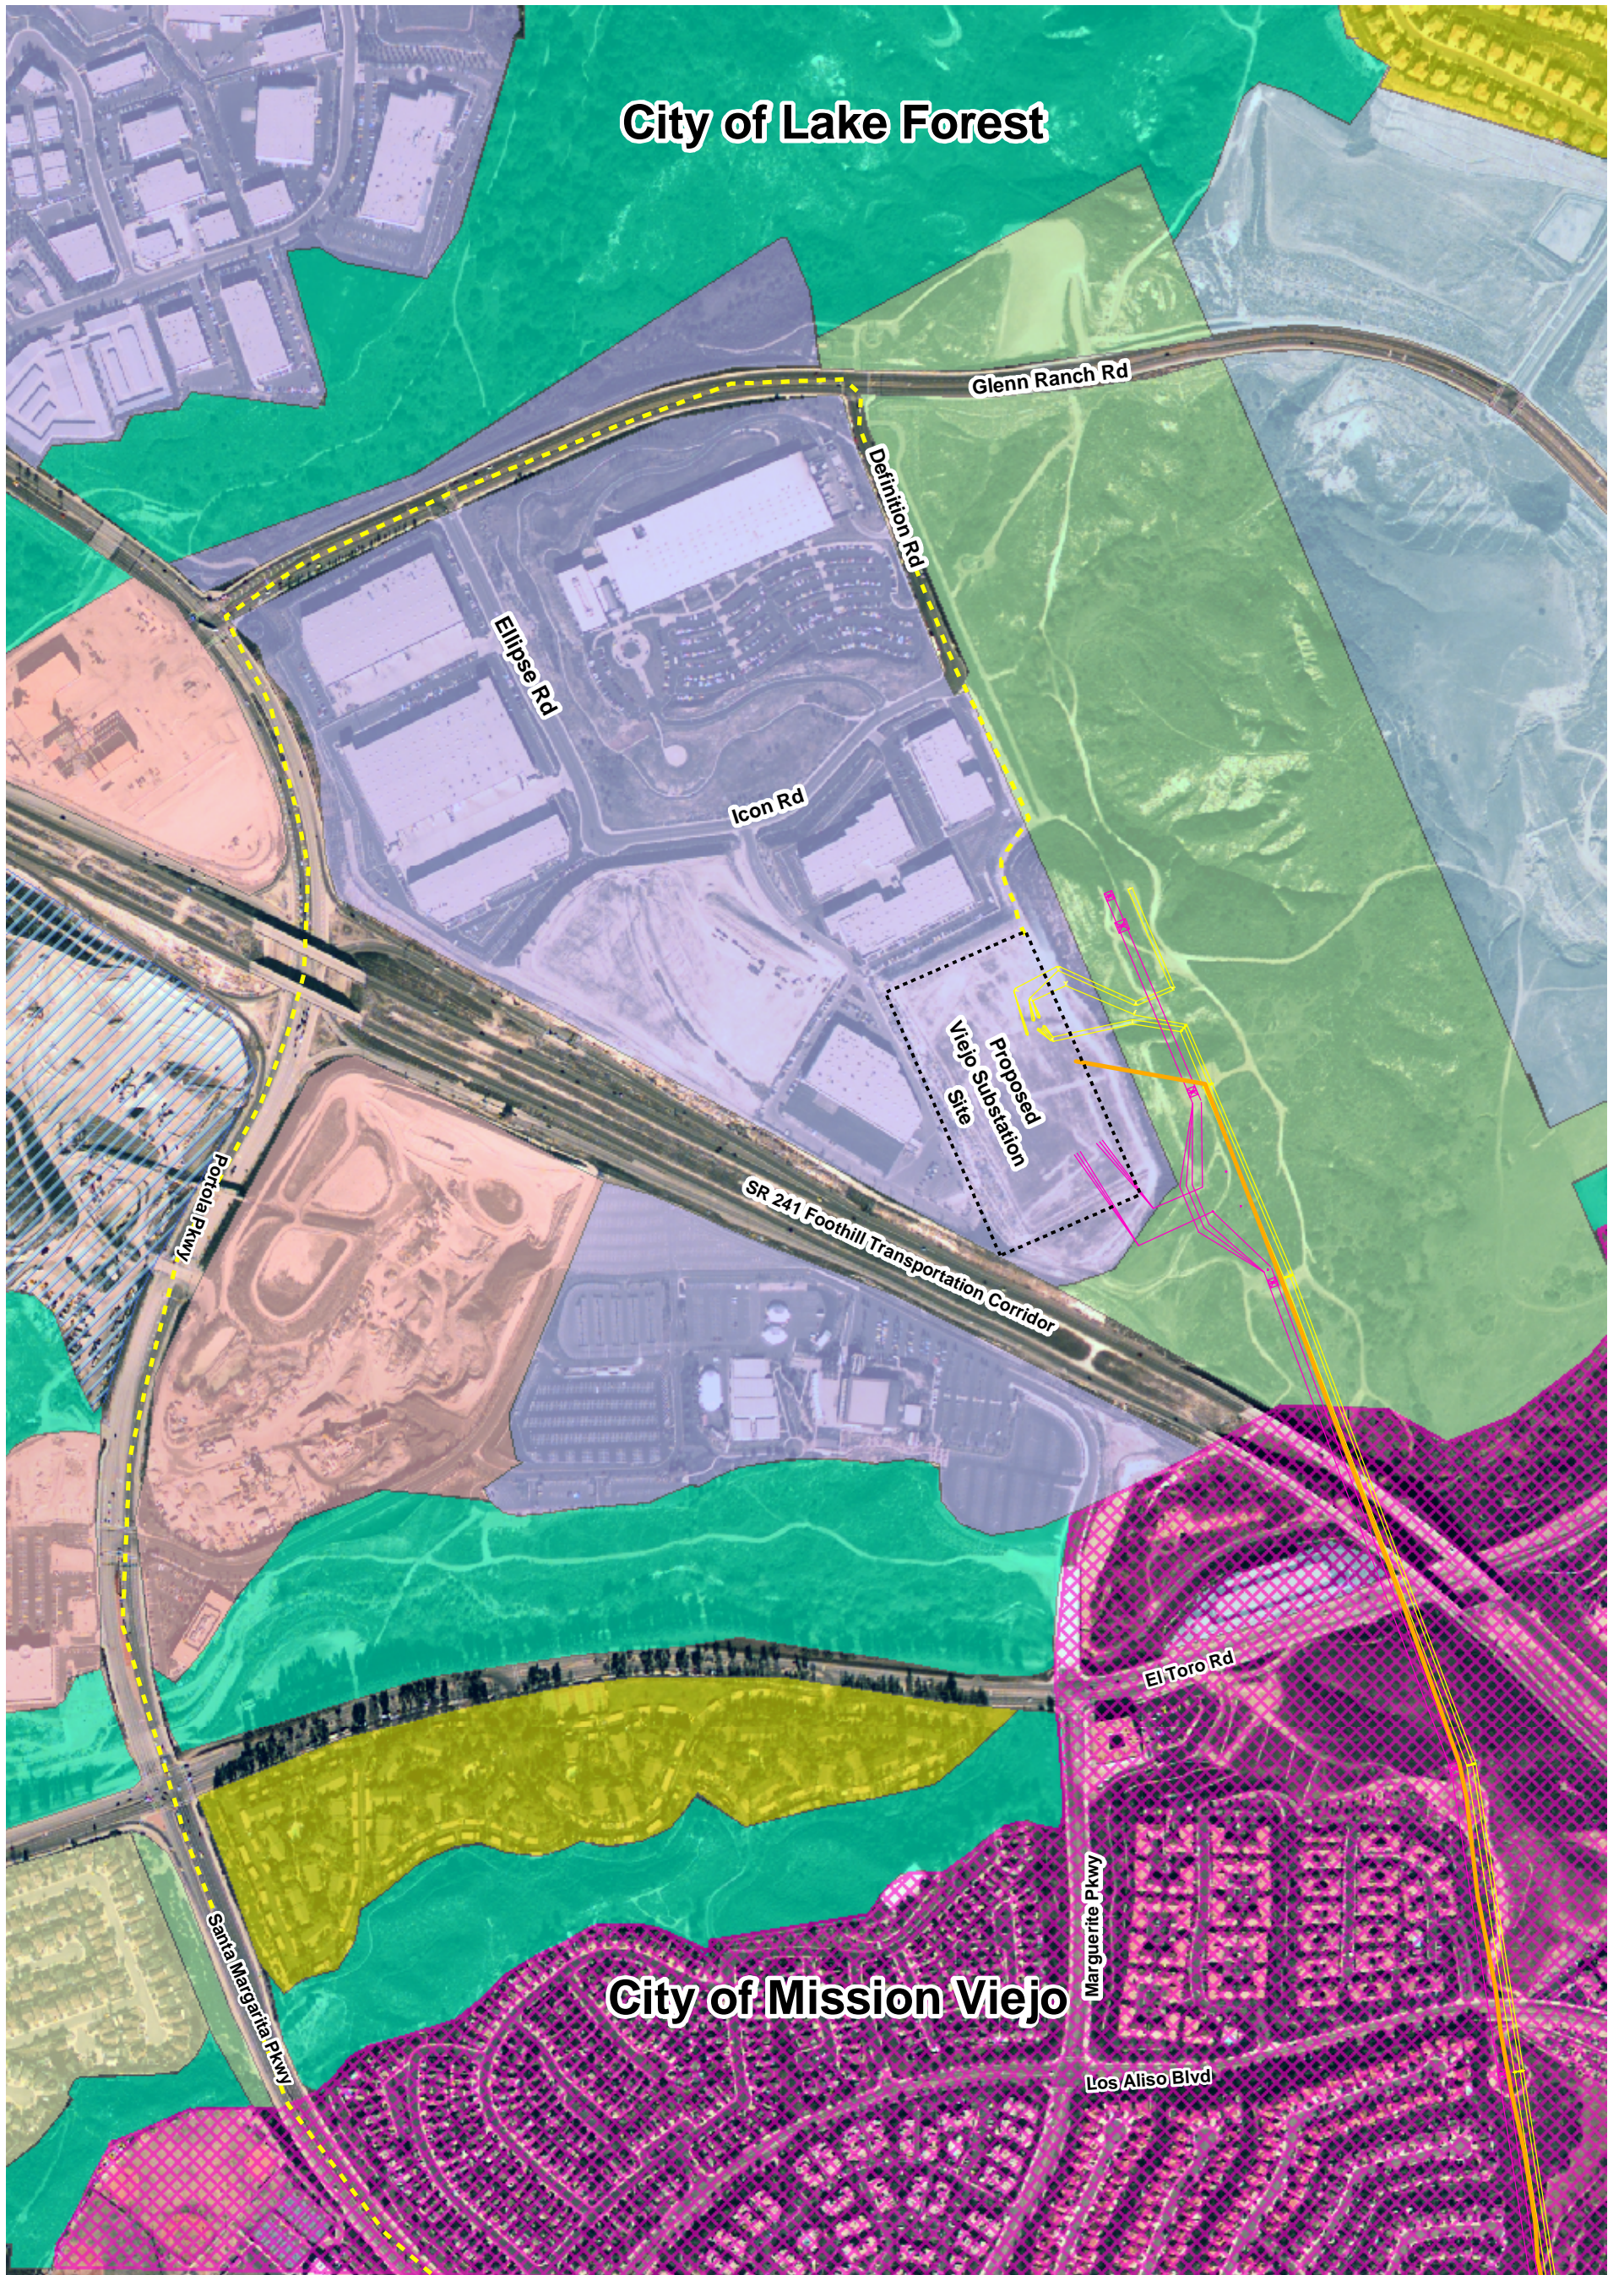

# City of Lake Forest

Legend	
	Light Industrial
	Business Park
	City of Mission Viejo
	Commercial
	High Density Residential
	Low Density Residential
	Low-Medium Density Residential
	Medium Density Residential
	Open Space
	Regional Park/ Open Space
	Mineral Resources
	Alternative 1A 220 kV Segment
	Alternative 1A 66 kV Segment
	Alternative 1B 66 kV Overhead Segment
	Alternative 1B 66 kV Underground Segment
	Alternative 1C 66 kV Underground Segment
	Alternative 1C 66 kV Underground Segment

**Map Notes**  
 Projection: NAD 1983 UTM Zone 11  
 Base Data: Southern California Association of Governments (SCAG) Year 2000 Aerial Photography, Project Imagery, California, 2001.  
 City of Lake Forest Land Use Policy Map

**Study Area Land Use  
City of Lake Forest**

**FIGURE  
4-8A**