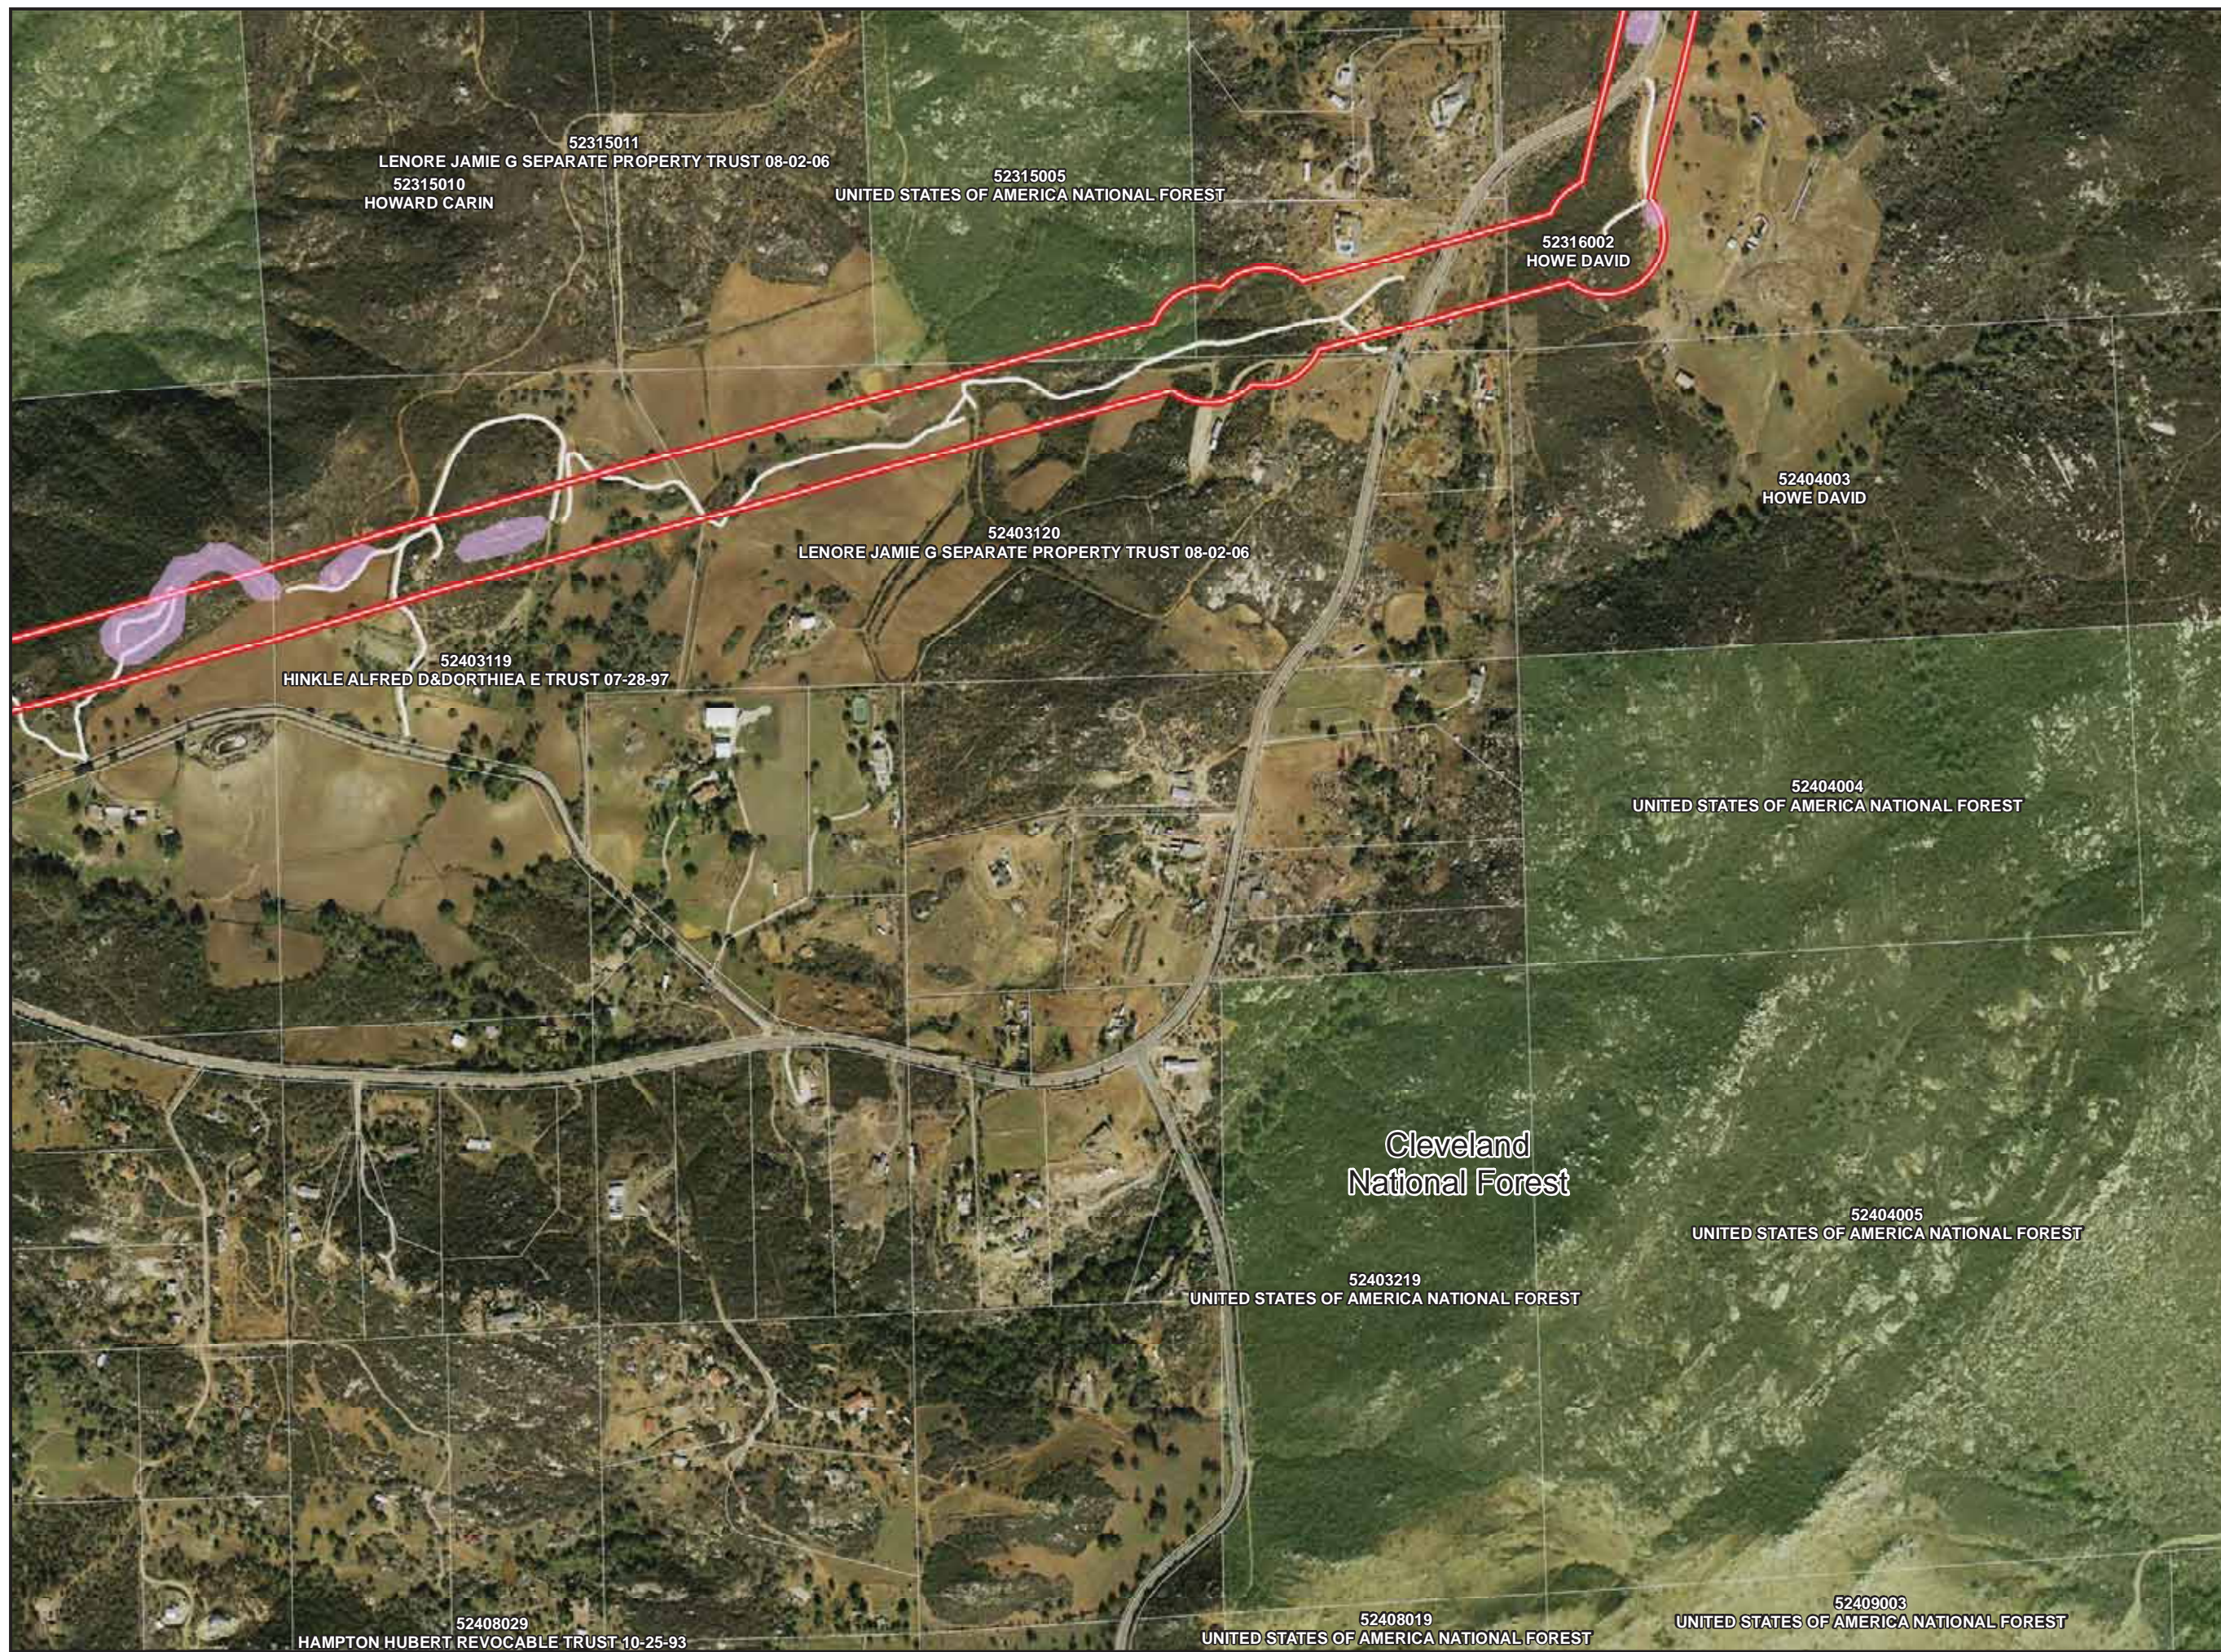

Legend

- Survey Area
- TCM Access Road
- USFS Managed Lands
- Cleveland National Forest
  Congressional District Boundary
- Parcels
- USFWS Occupied Habitat
- QCB Host Plant