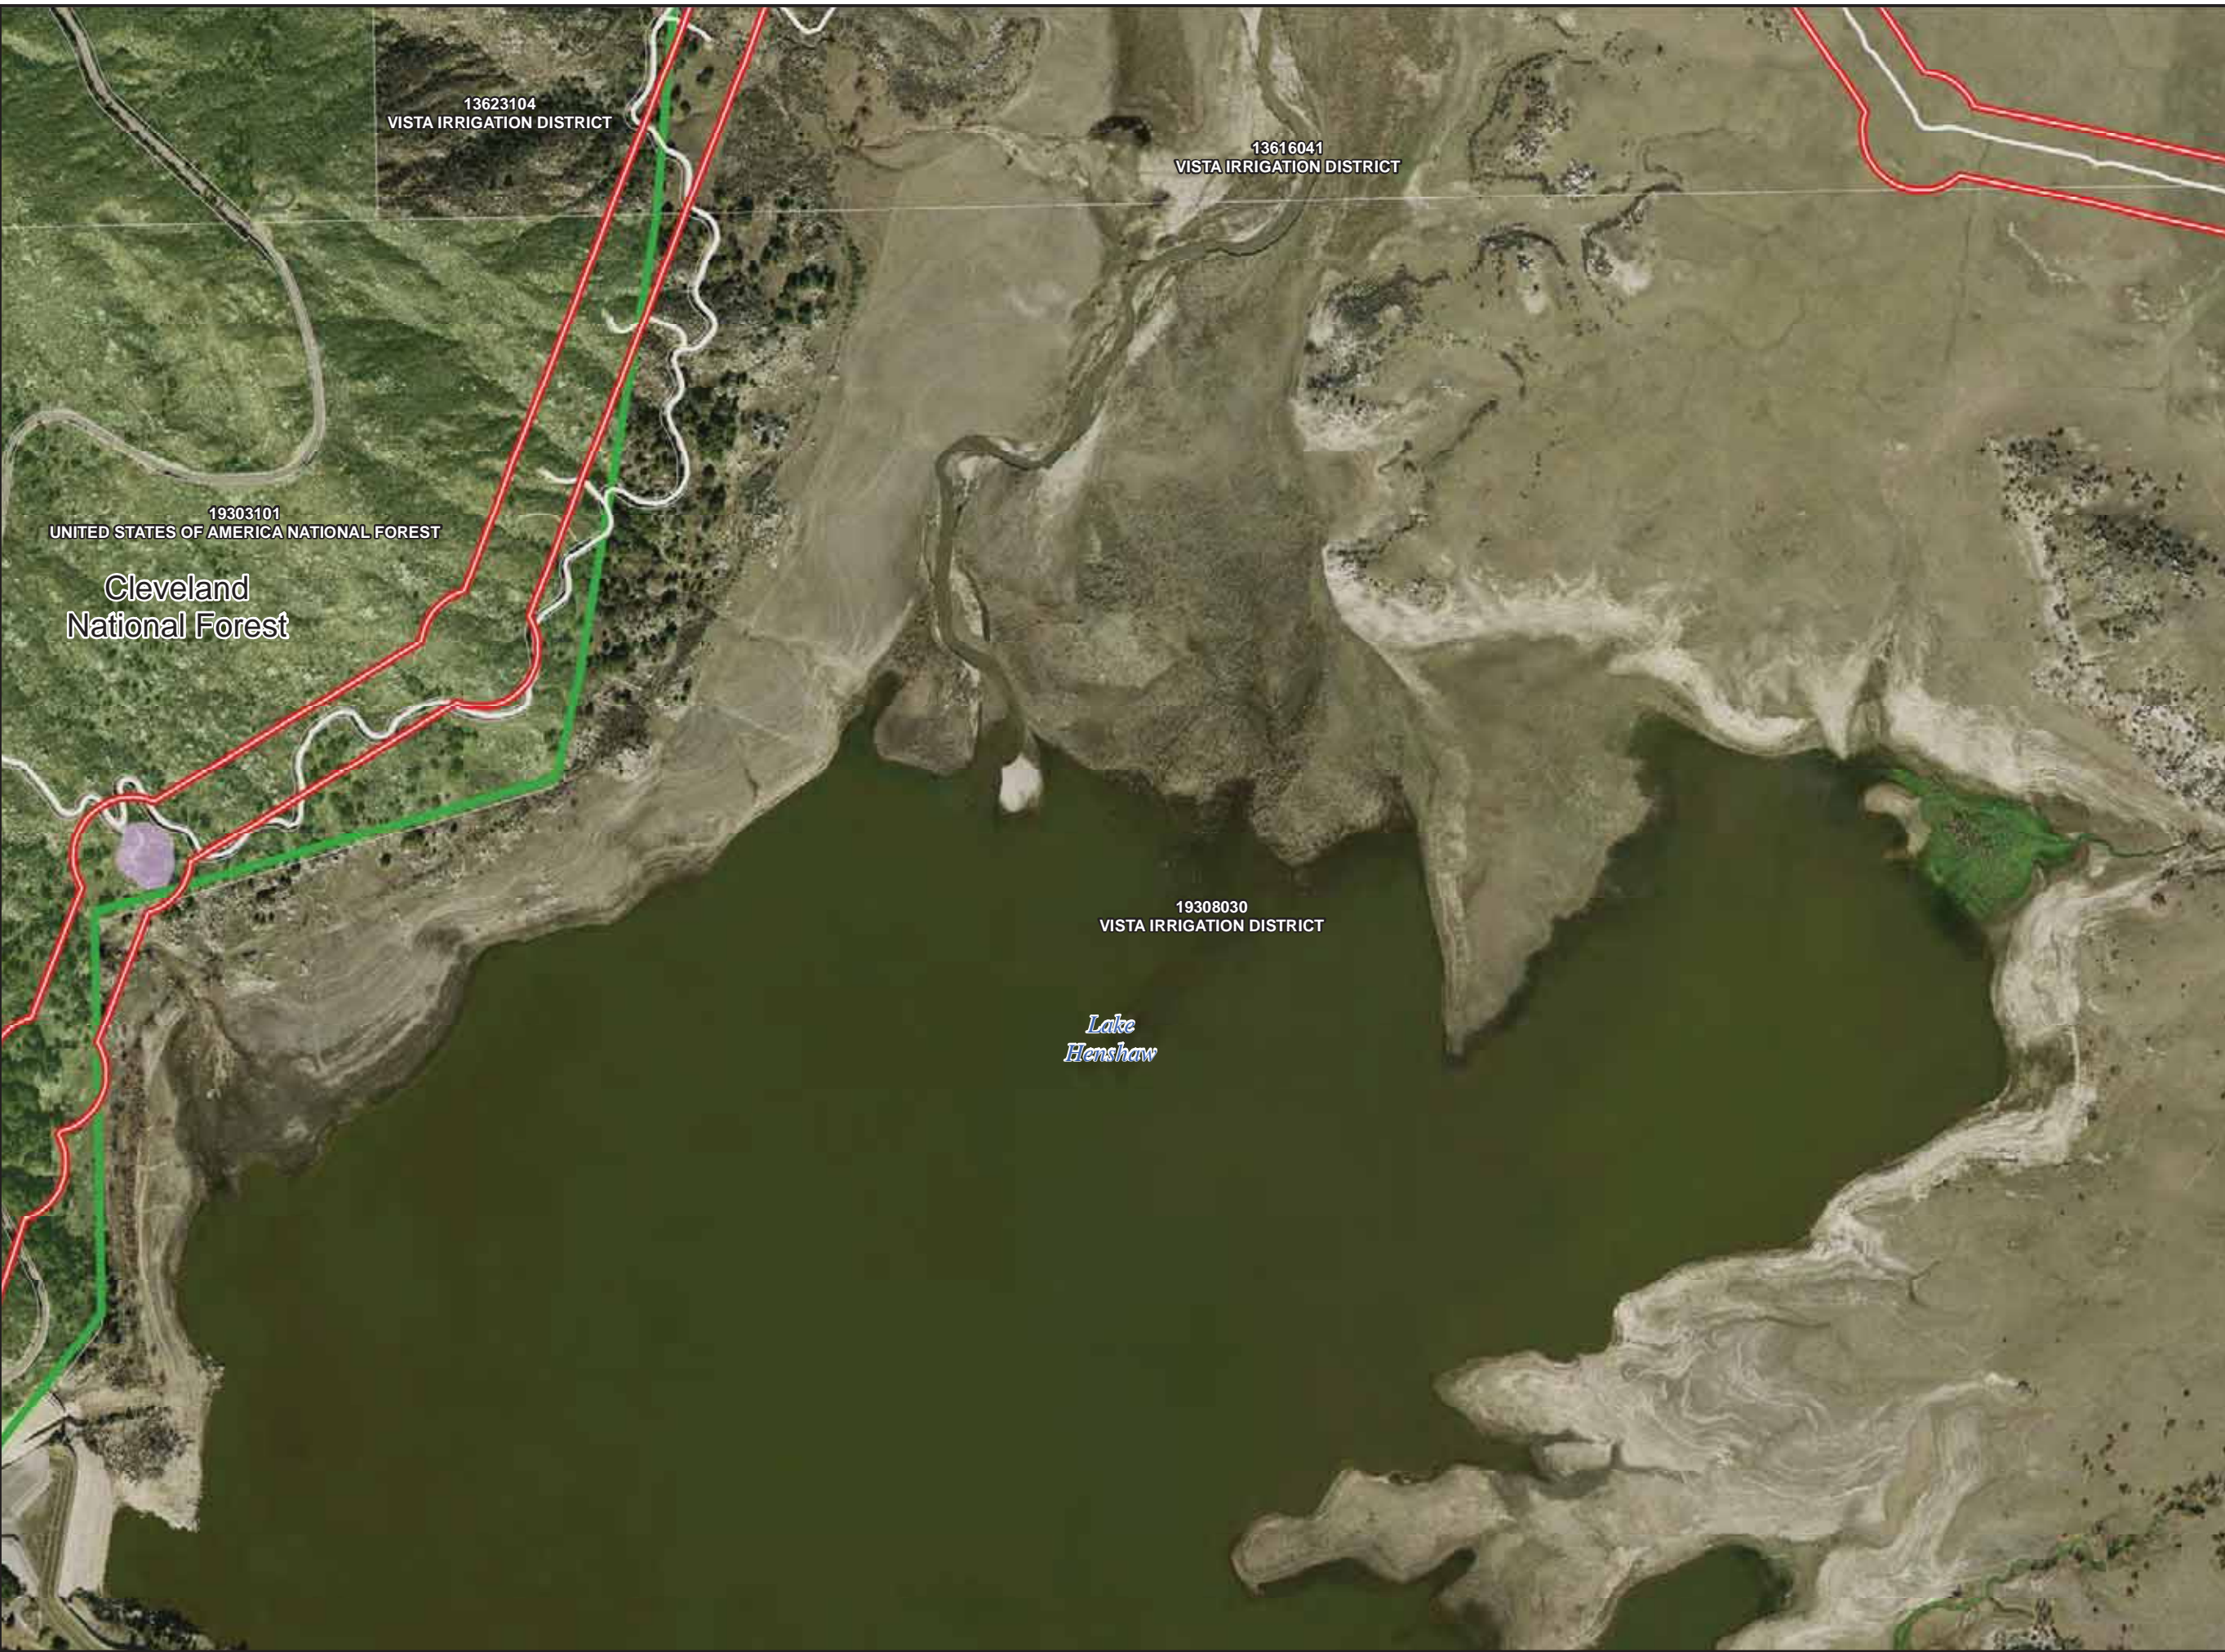

Legend

- Survey Area
- TCM Access Road
- USFS Managed Lands
- Cleveland National Forest
  Congressional District Boundary
- Parcels
- USFWS Occupied Habitat
- QCB Host Plant