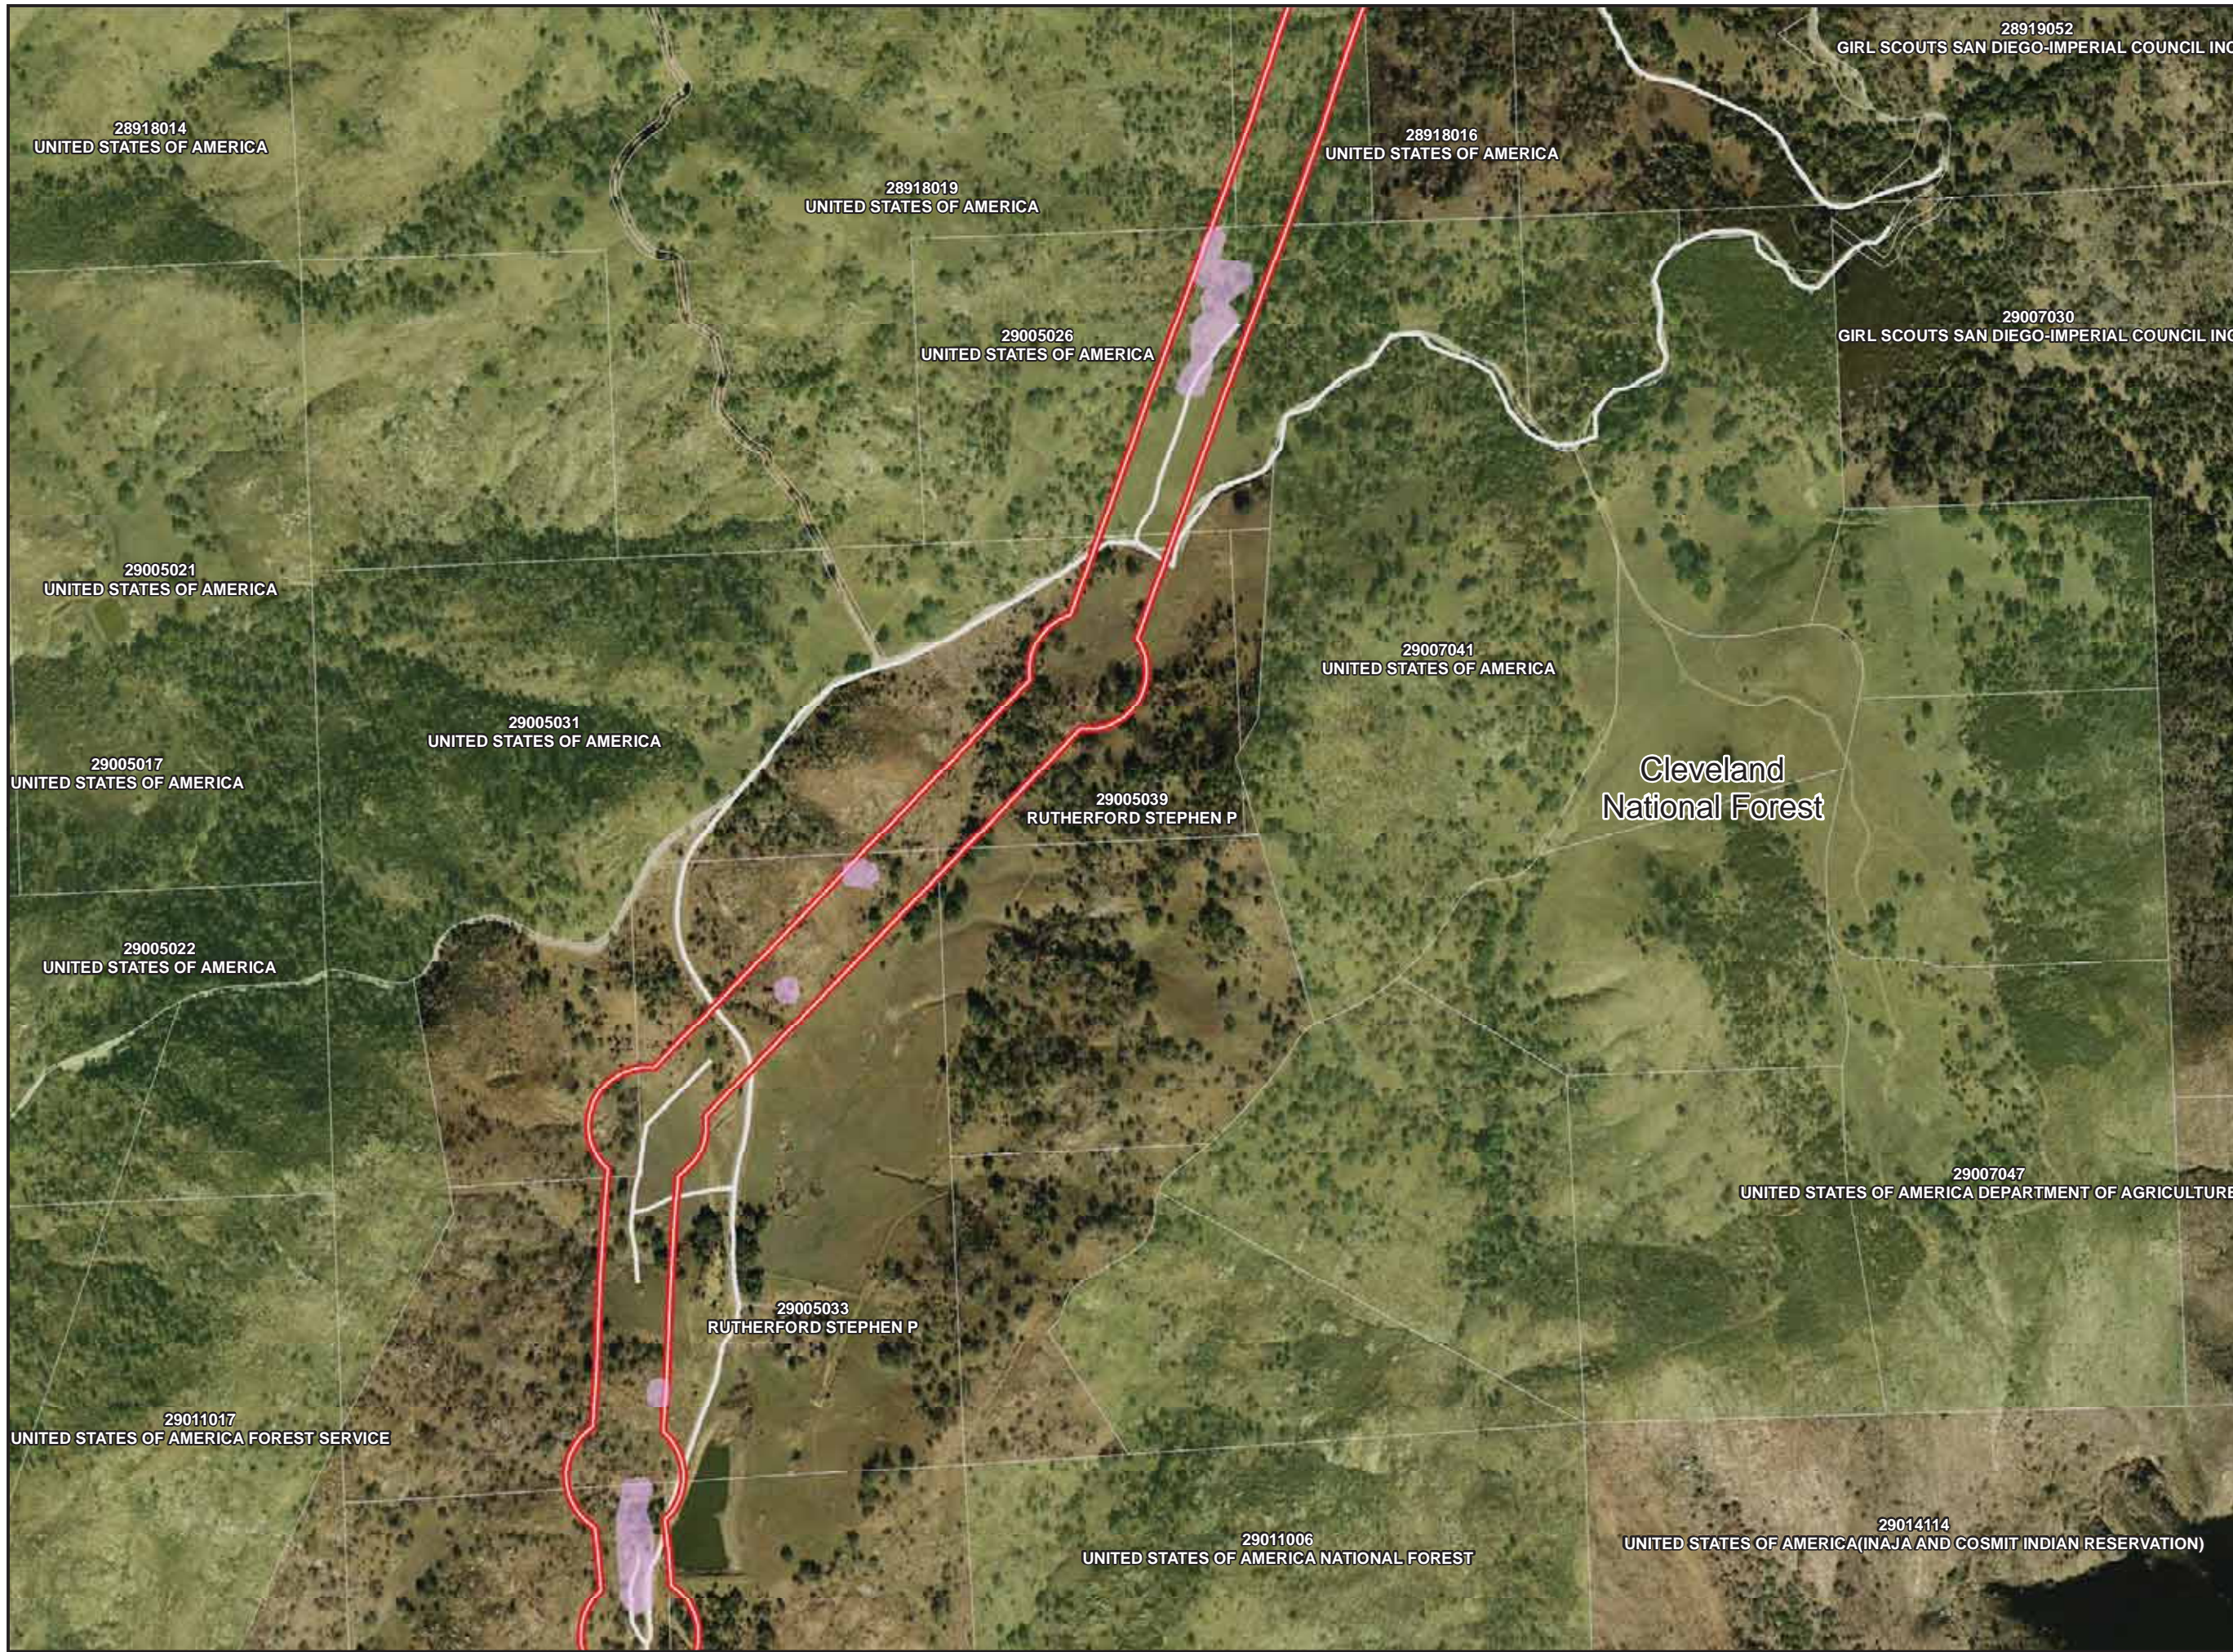

Legend

-  Survey Area
-  TCM Access Road
-  USFS Managed Lands
-  Cleveland National Forest
Congressional District Boundary
-  Parcels
-  USFWS Occupied Habitat
-  QCB Host Plant

13616041
VISTA IRRIGATION DISTRICT

13709035
VISTA IRRIGATION DISTRICT

19308030
VISTA IRRIGATION DISTRICT

QUINO CHECKERSPOT HOST PLANT LOCATIONS

PAGE: MS-013

Legend

-  Survey Area
-  TCM Access Road
-  USFS Managed Lands
-  Cleveland National Forest
Congressional District Boundary
-  Parcels
-  USFWS Occupied Habitat
-  QCB Host Plant

QUINO CHECKERSPOT HOST PLANT LOCATIONS

PAGE: MS-025

Legend

-  Survey Area
-  TCM Access Road
-  USFS Managed Lands
-  Cleveland National Forest
Congressional District Boundary
-  Parcels
-  USFWS Occupied Habitat
-  QCB Host Plant

Legend

-  Survey Area
-  TCM Access Road
-  USFS Managed Lands
-  Cleveland National Forest
Congressional District Boundary
-  Parcels
-  USFWS Occupied Habitat
-  QCB Host Plant

QUINO CHECKERSPOT HOST PLANT LOCATIONS