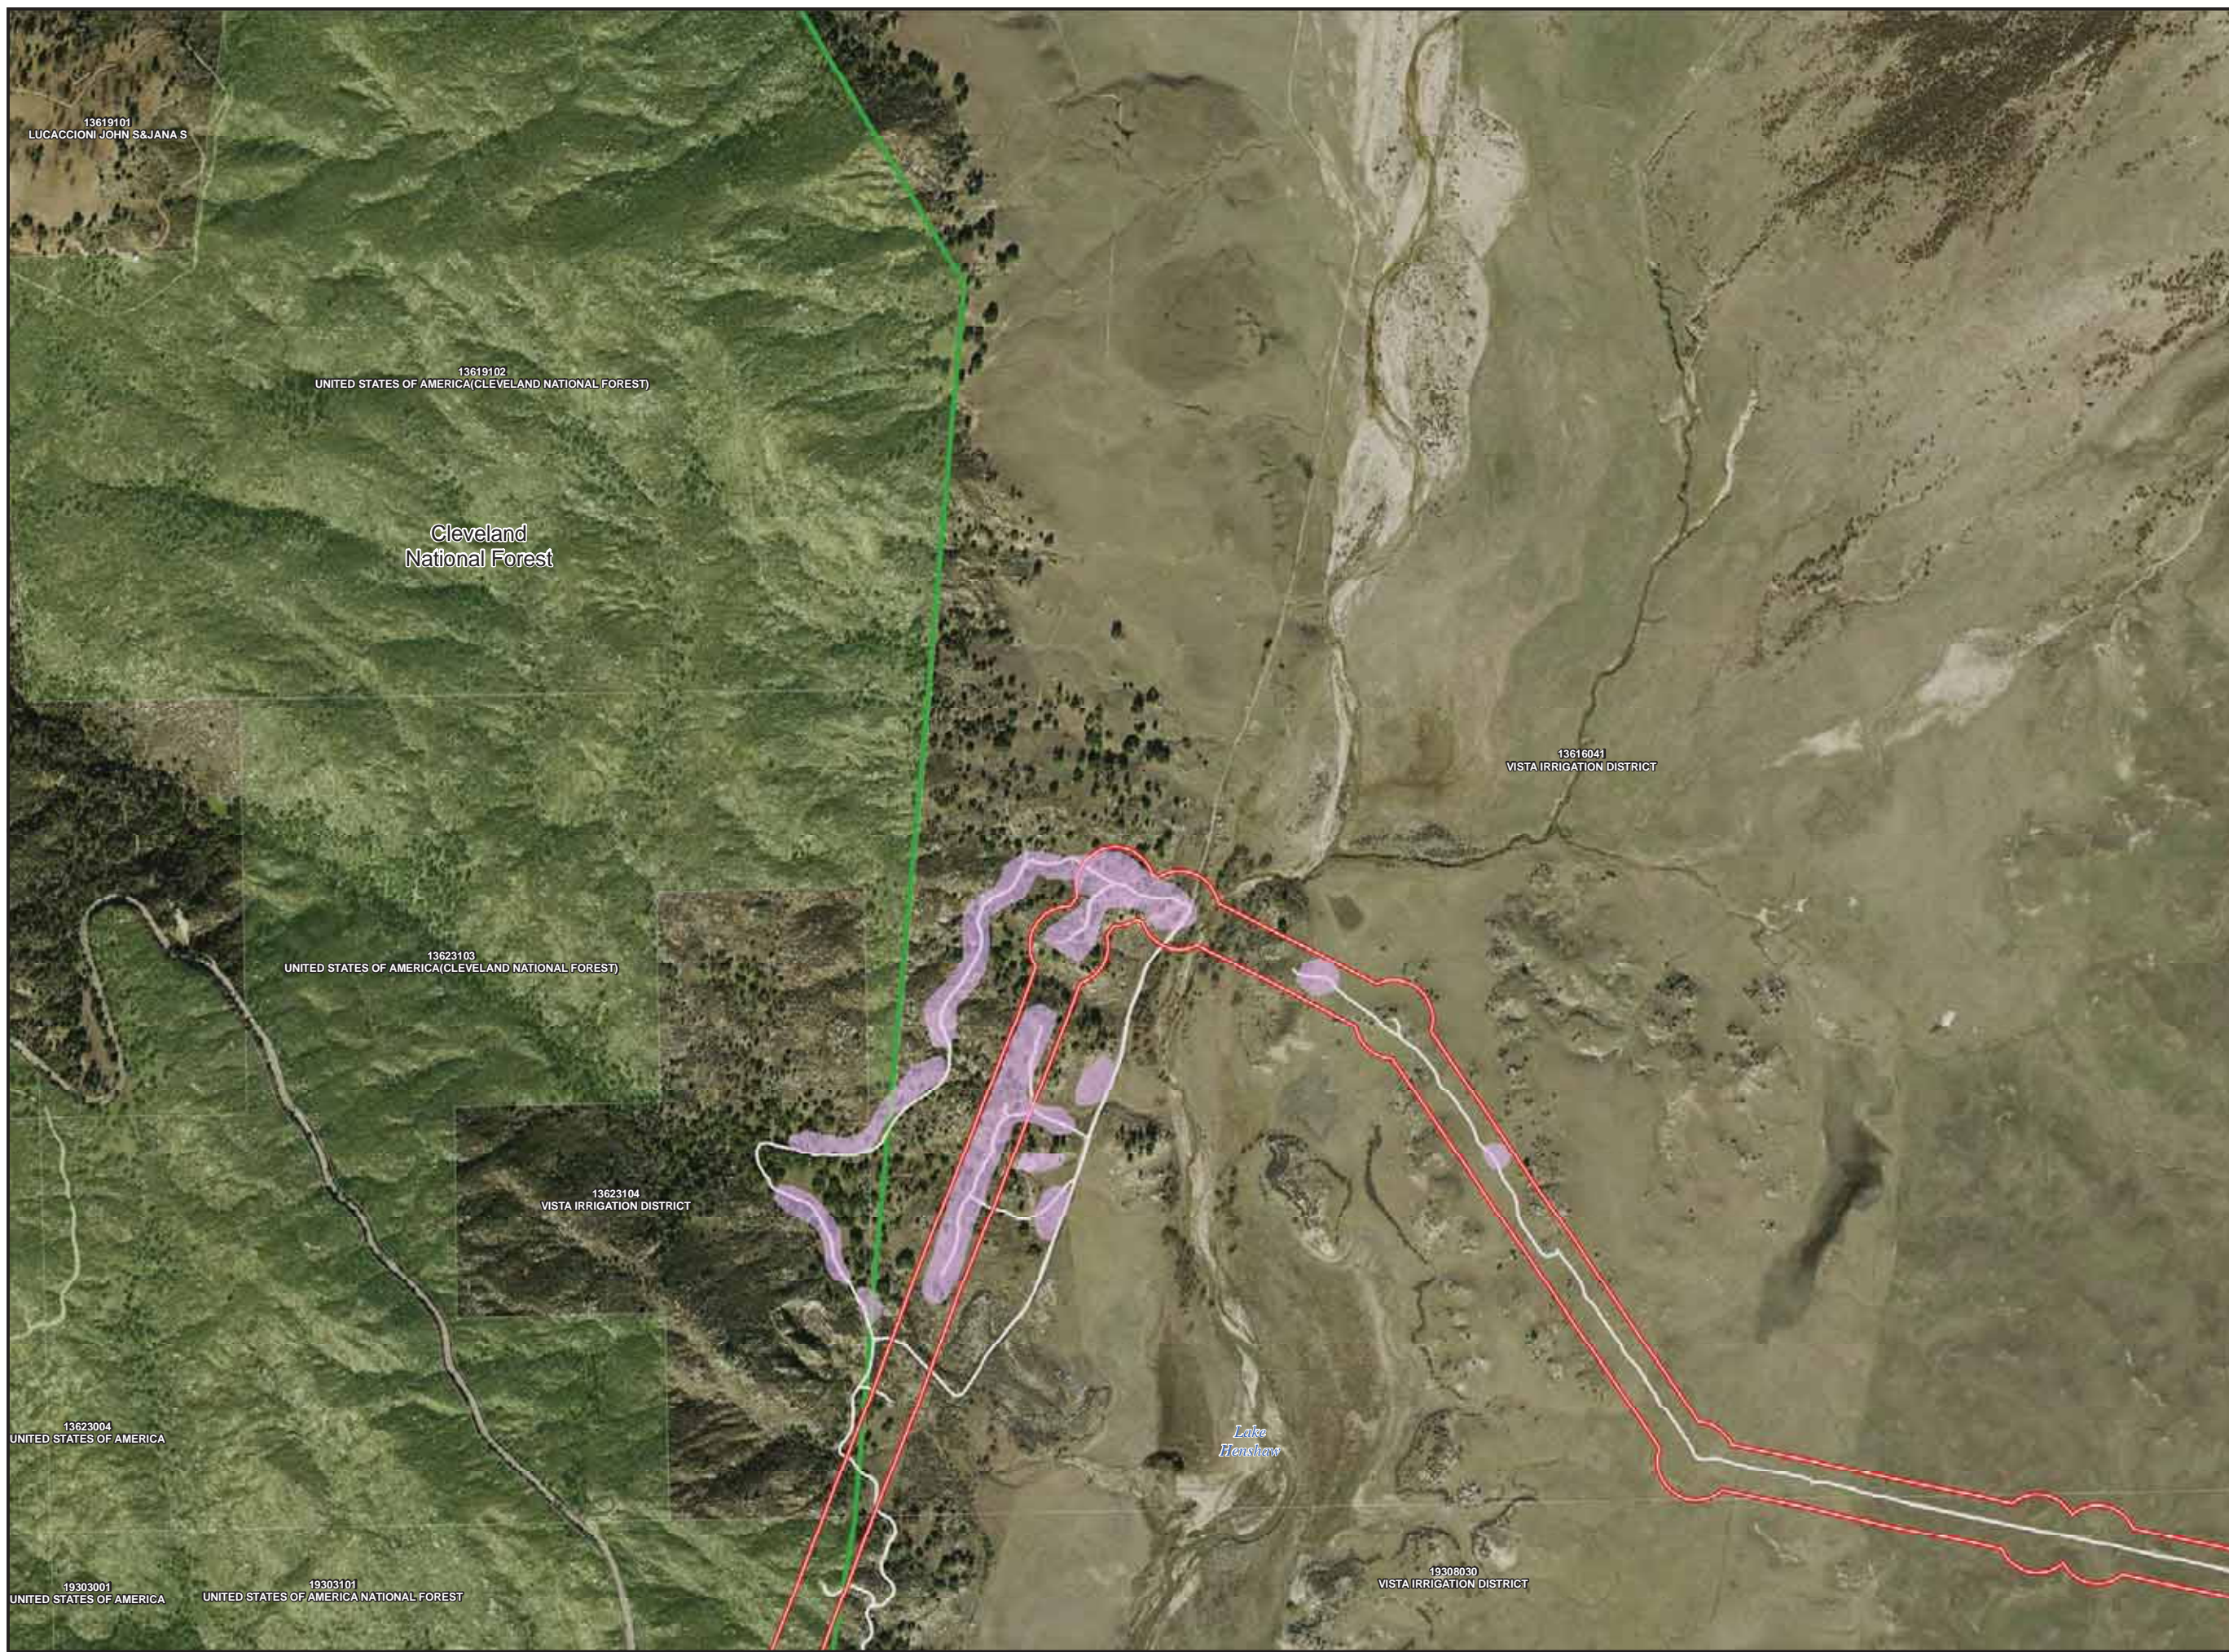

QUINO CHECKERSPOT HOST PLANT LOCATIONS

PAGE: MS-004

Legend

-  Survey Area
-  TCM Access Road
-  USFS Managed Lands
-  Cleveland National Forest
Congressional District Boundary
-  Parcels
-  USFWS Occupied Habitat
-  QCB Host Plant

QUINO CHECKERSPOT HOST PLANT LOCATIONS

PAGE: MS-005

Legend

-  Survey Area
-  TCM Access Road
-  USFS Managed Lands
-  Cleveland National Forest
Congressional District Boundary
-  Parcels
-  USFWS Occupied Habitat
-  QCB Host Plant

Legend

- Survey Area
- TCM Access Road
- USFS Managed Lands
- Cleveland National Forest
Congressional District Boundary
- Parcels
- USFWS Occupied Habitat
- QCB Host Plant

QUINO CHECKERSPOT HOST PLANT LOCATIONS

PAGE: MS-009

Legend

-  Survey Area
-  TCM Access Road
-  USFS Managed Lands
-  Cleveland National Forest
Congressional District Boundary
-  Parcels
-  USFWS Occupied Habitat
-  QCB Host Plant

13619101
LUCACCIONI JOHN S&JANA S