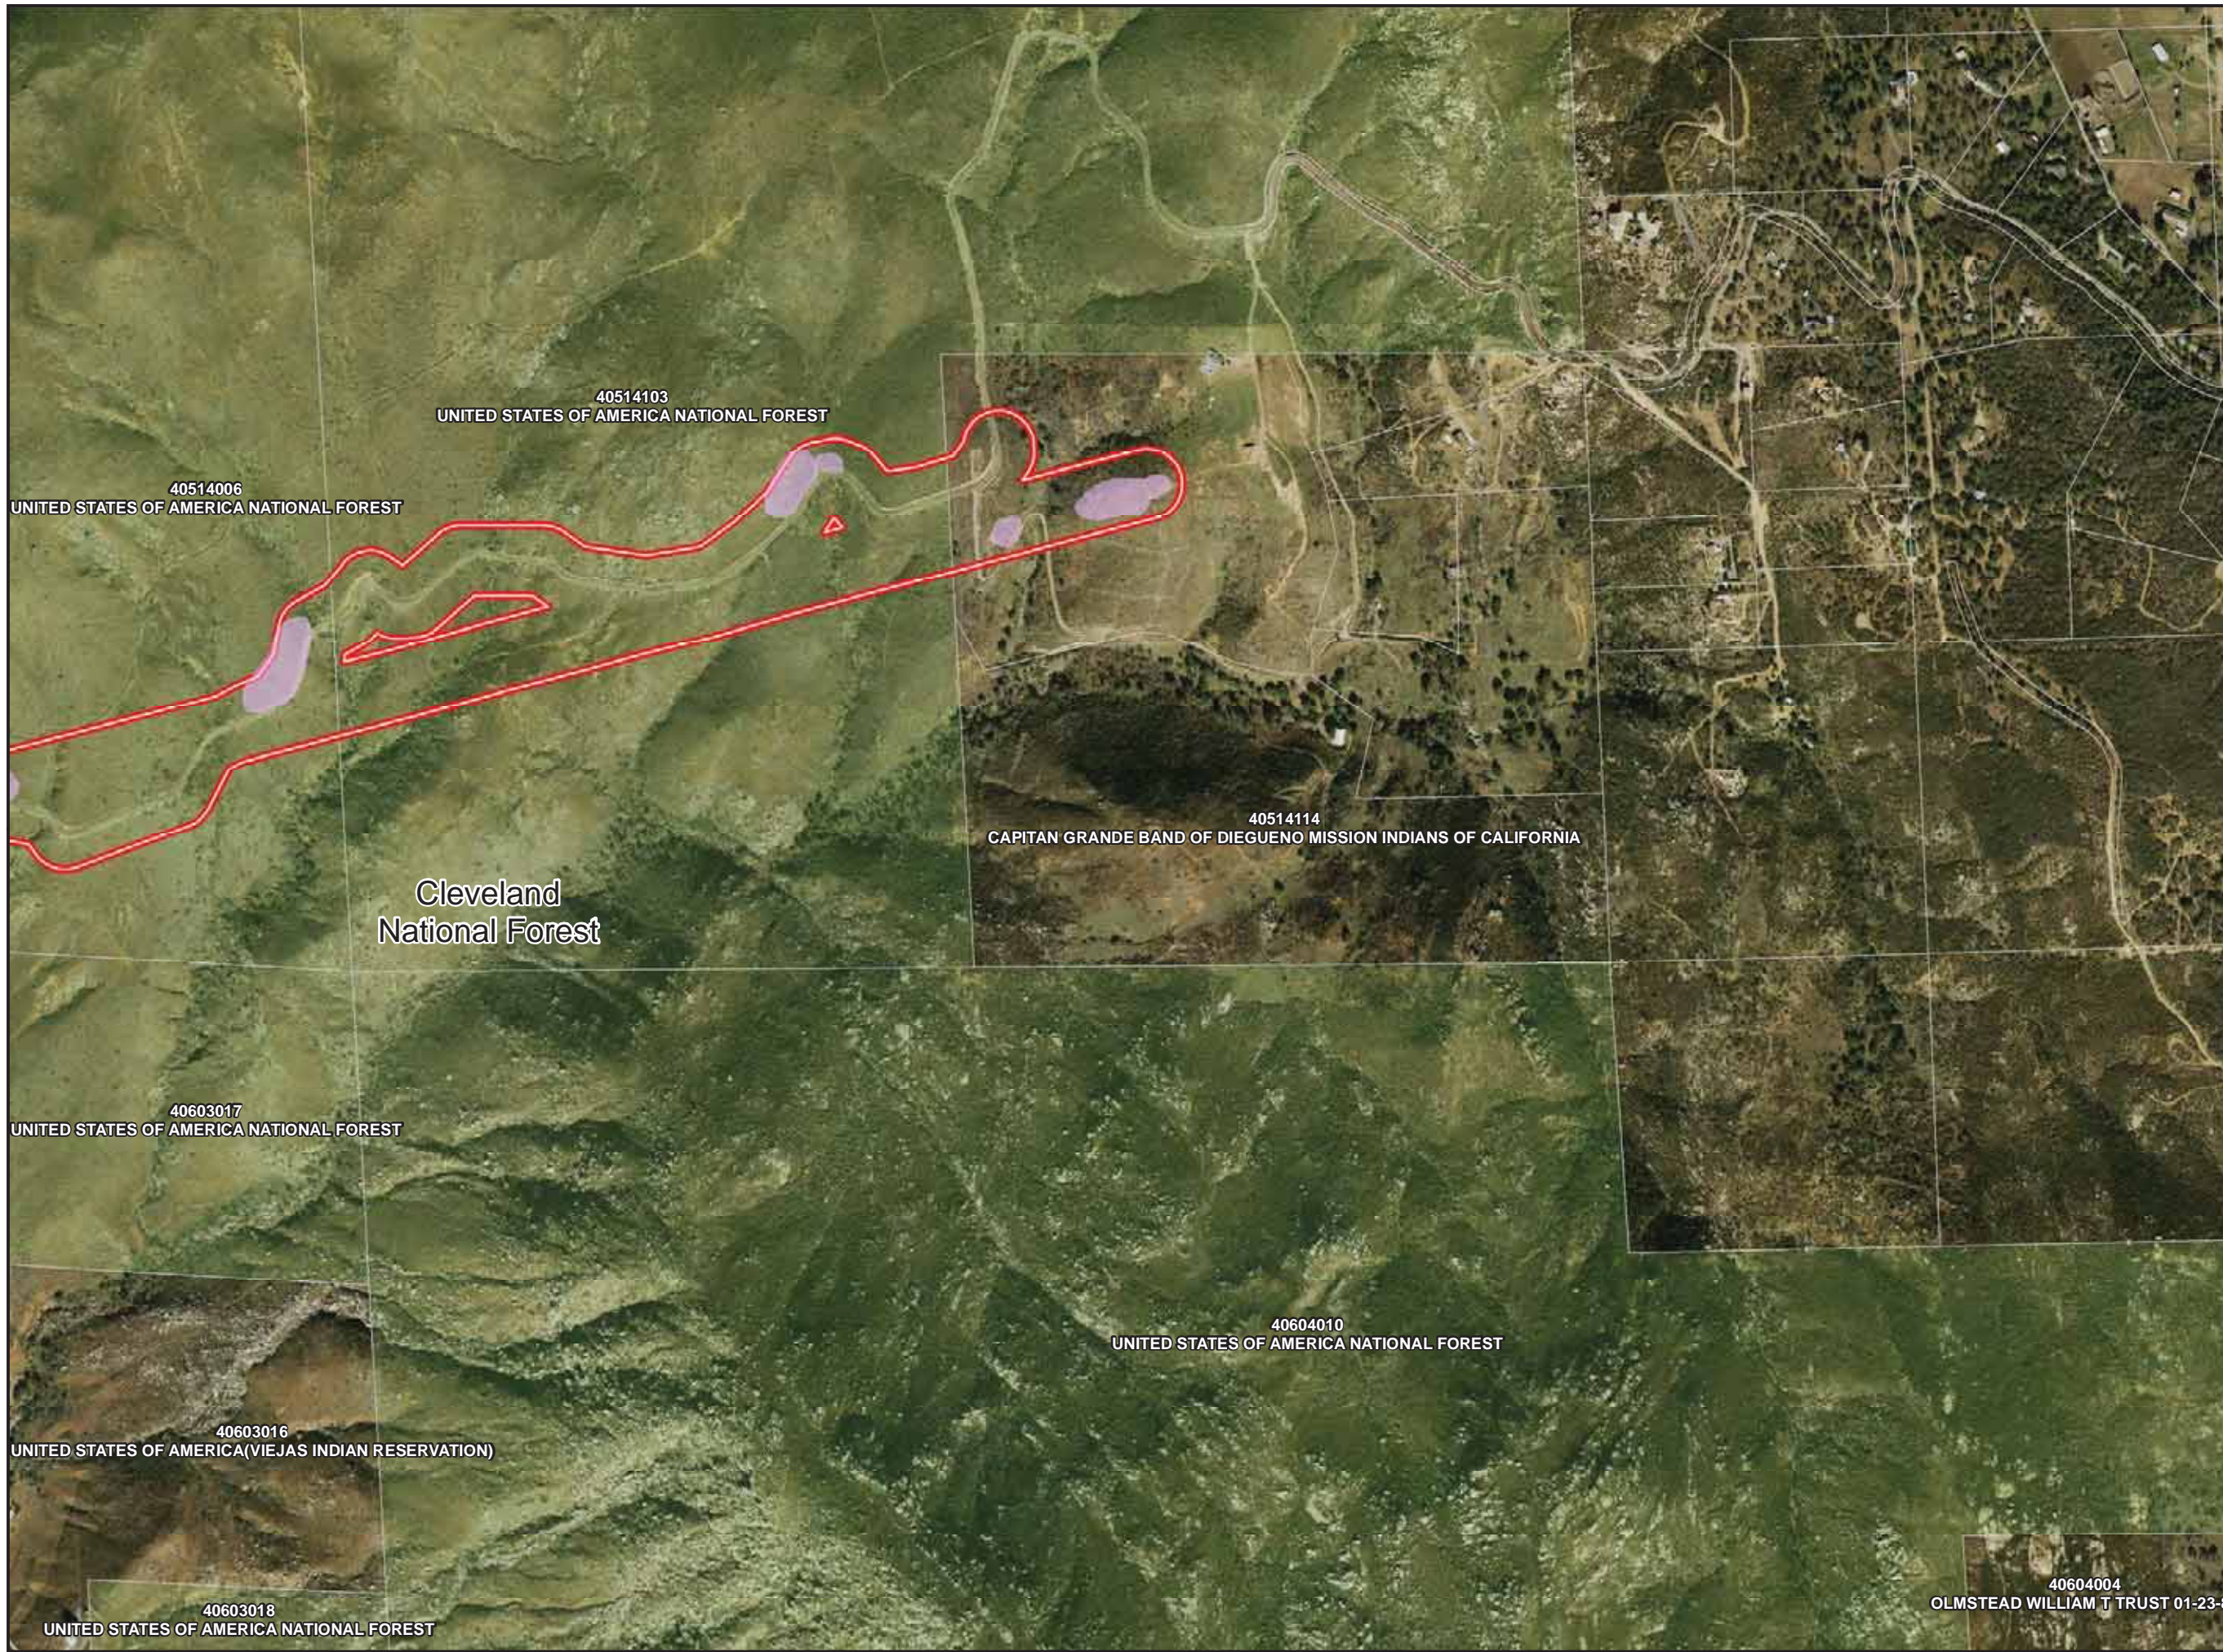

QUINO CHECKERSPOT HOST PLANT LOCATIONS

PAGE: MS-036

Legend

-  Survey Area
-  TCM Access Road
-  USFS Managed Lands
-  Cleveland National Forest
Congressional District Boundary
-  Parcels
-  USFWS Occupied Habitat
-  QCB Host Plant

Legend

-  Survey Area
-  TCM Access Road
-  USFS Managed Lands
-  Cleveland National Forest
Congressional District Boundary
-  Parcels
-  USFWS Occupied Habitat
-  QCB Host Plant

Legend

-  Survey Area
-  TCM Access Road
-  USFS Managed Lands
-  Cleveland National Forest
Congressional District Boundary
-  Parcels
-  USFWS Occupied Habitat
-  QCB Host Plant