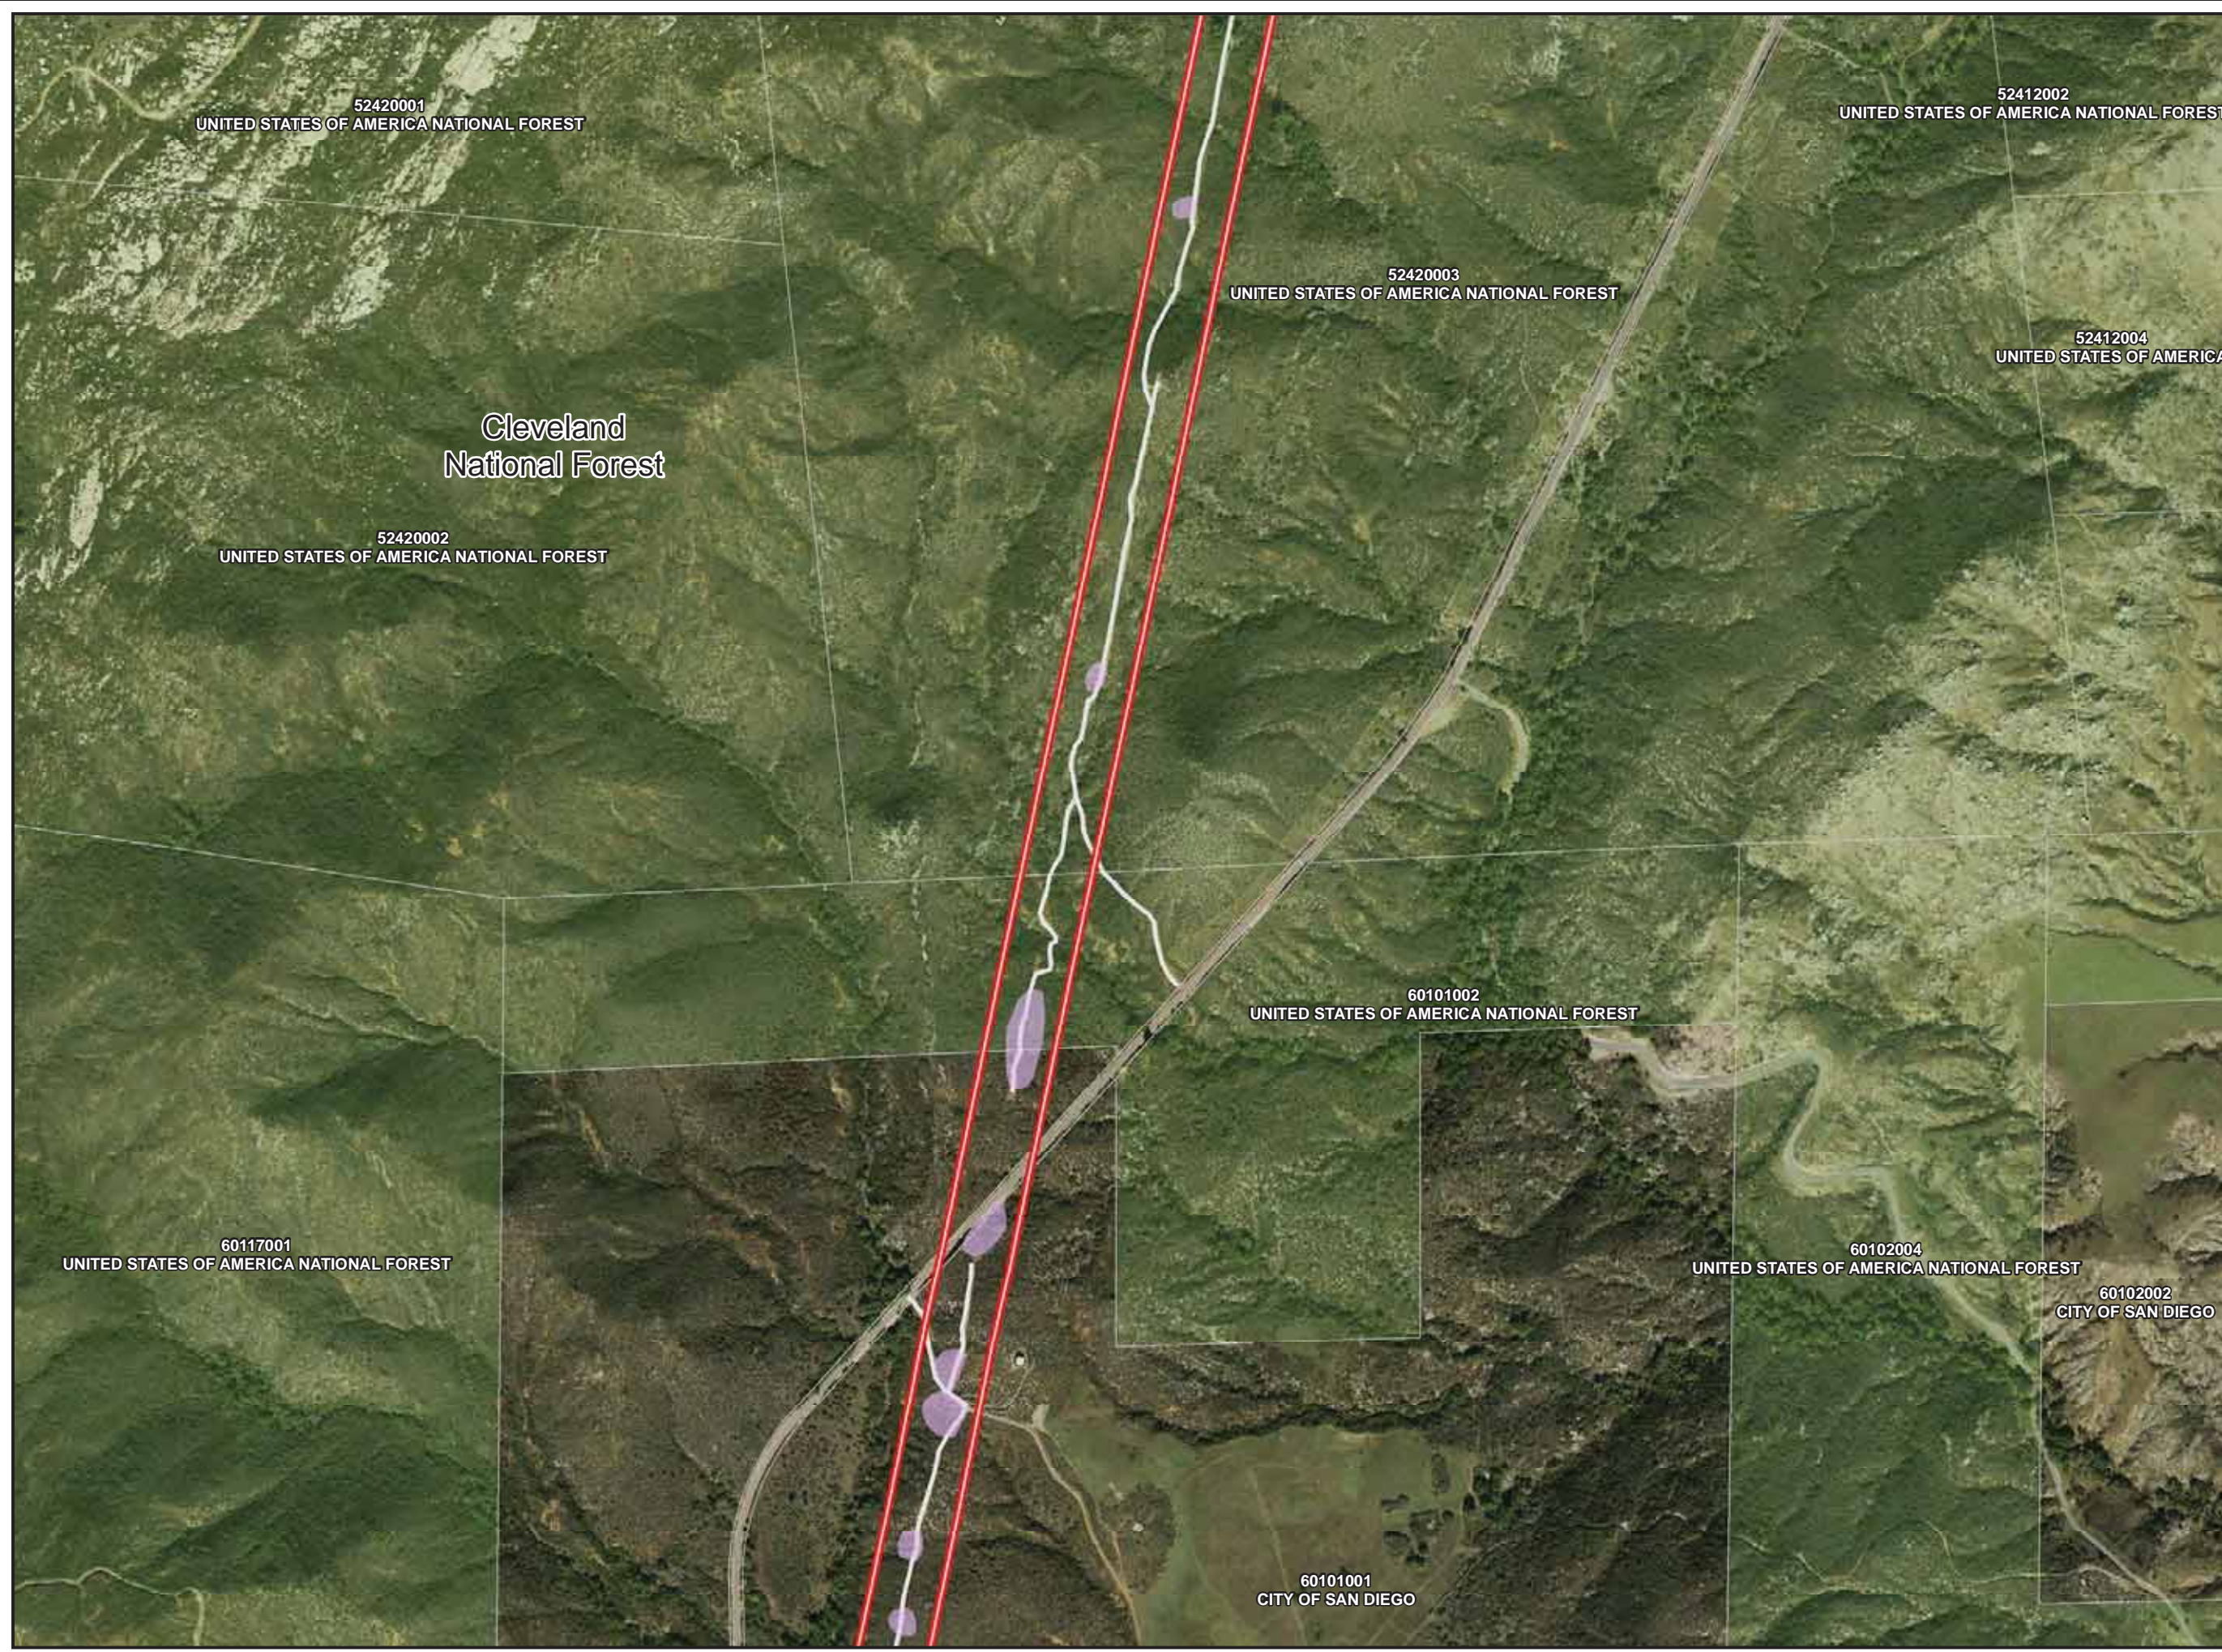

PAGE: MS-042

Legend

-  Survey Area
-  TCM Access Road
-  USFS Managed Lands
-  Cleveland National Forest
Congressional District Boundary
-  Parcels
-  USFWS Occupied Habitat
-  QCB Host Plant

QUINO CHECKERSPOT HOST PLANT LOCATIONS

QUINO CHECKERSPOT HOST PLANT LOCATIONS

PAGE: MS-050

Legend

-  Survey Area
-  TCM Access Road
-  USFS Managed Lands
-  Cleveland National Forest
Congressional District Boundary
-  Parcels
-  USFWS Occupied Habitat
-  QCB Host Plant