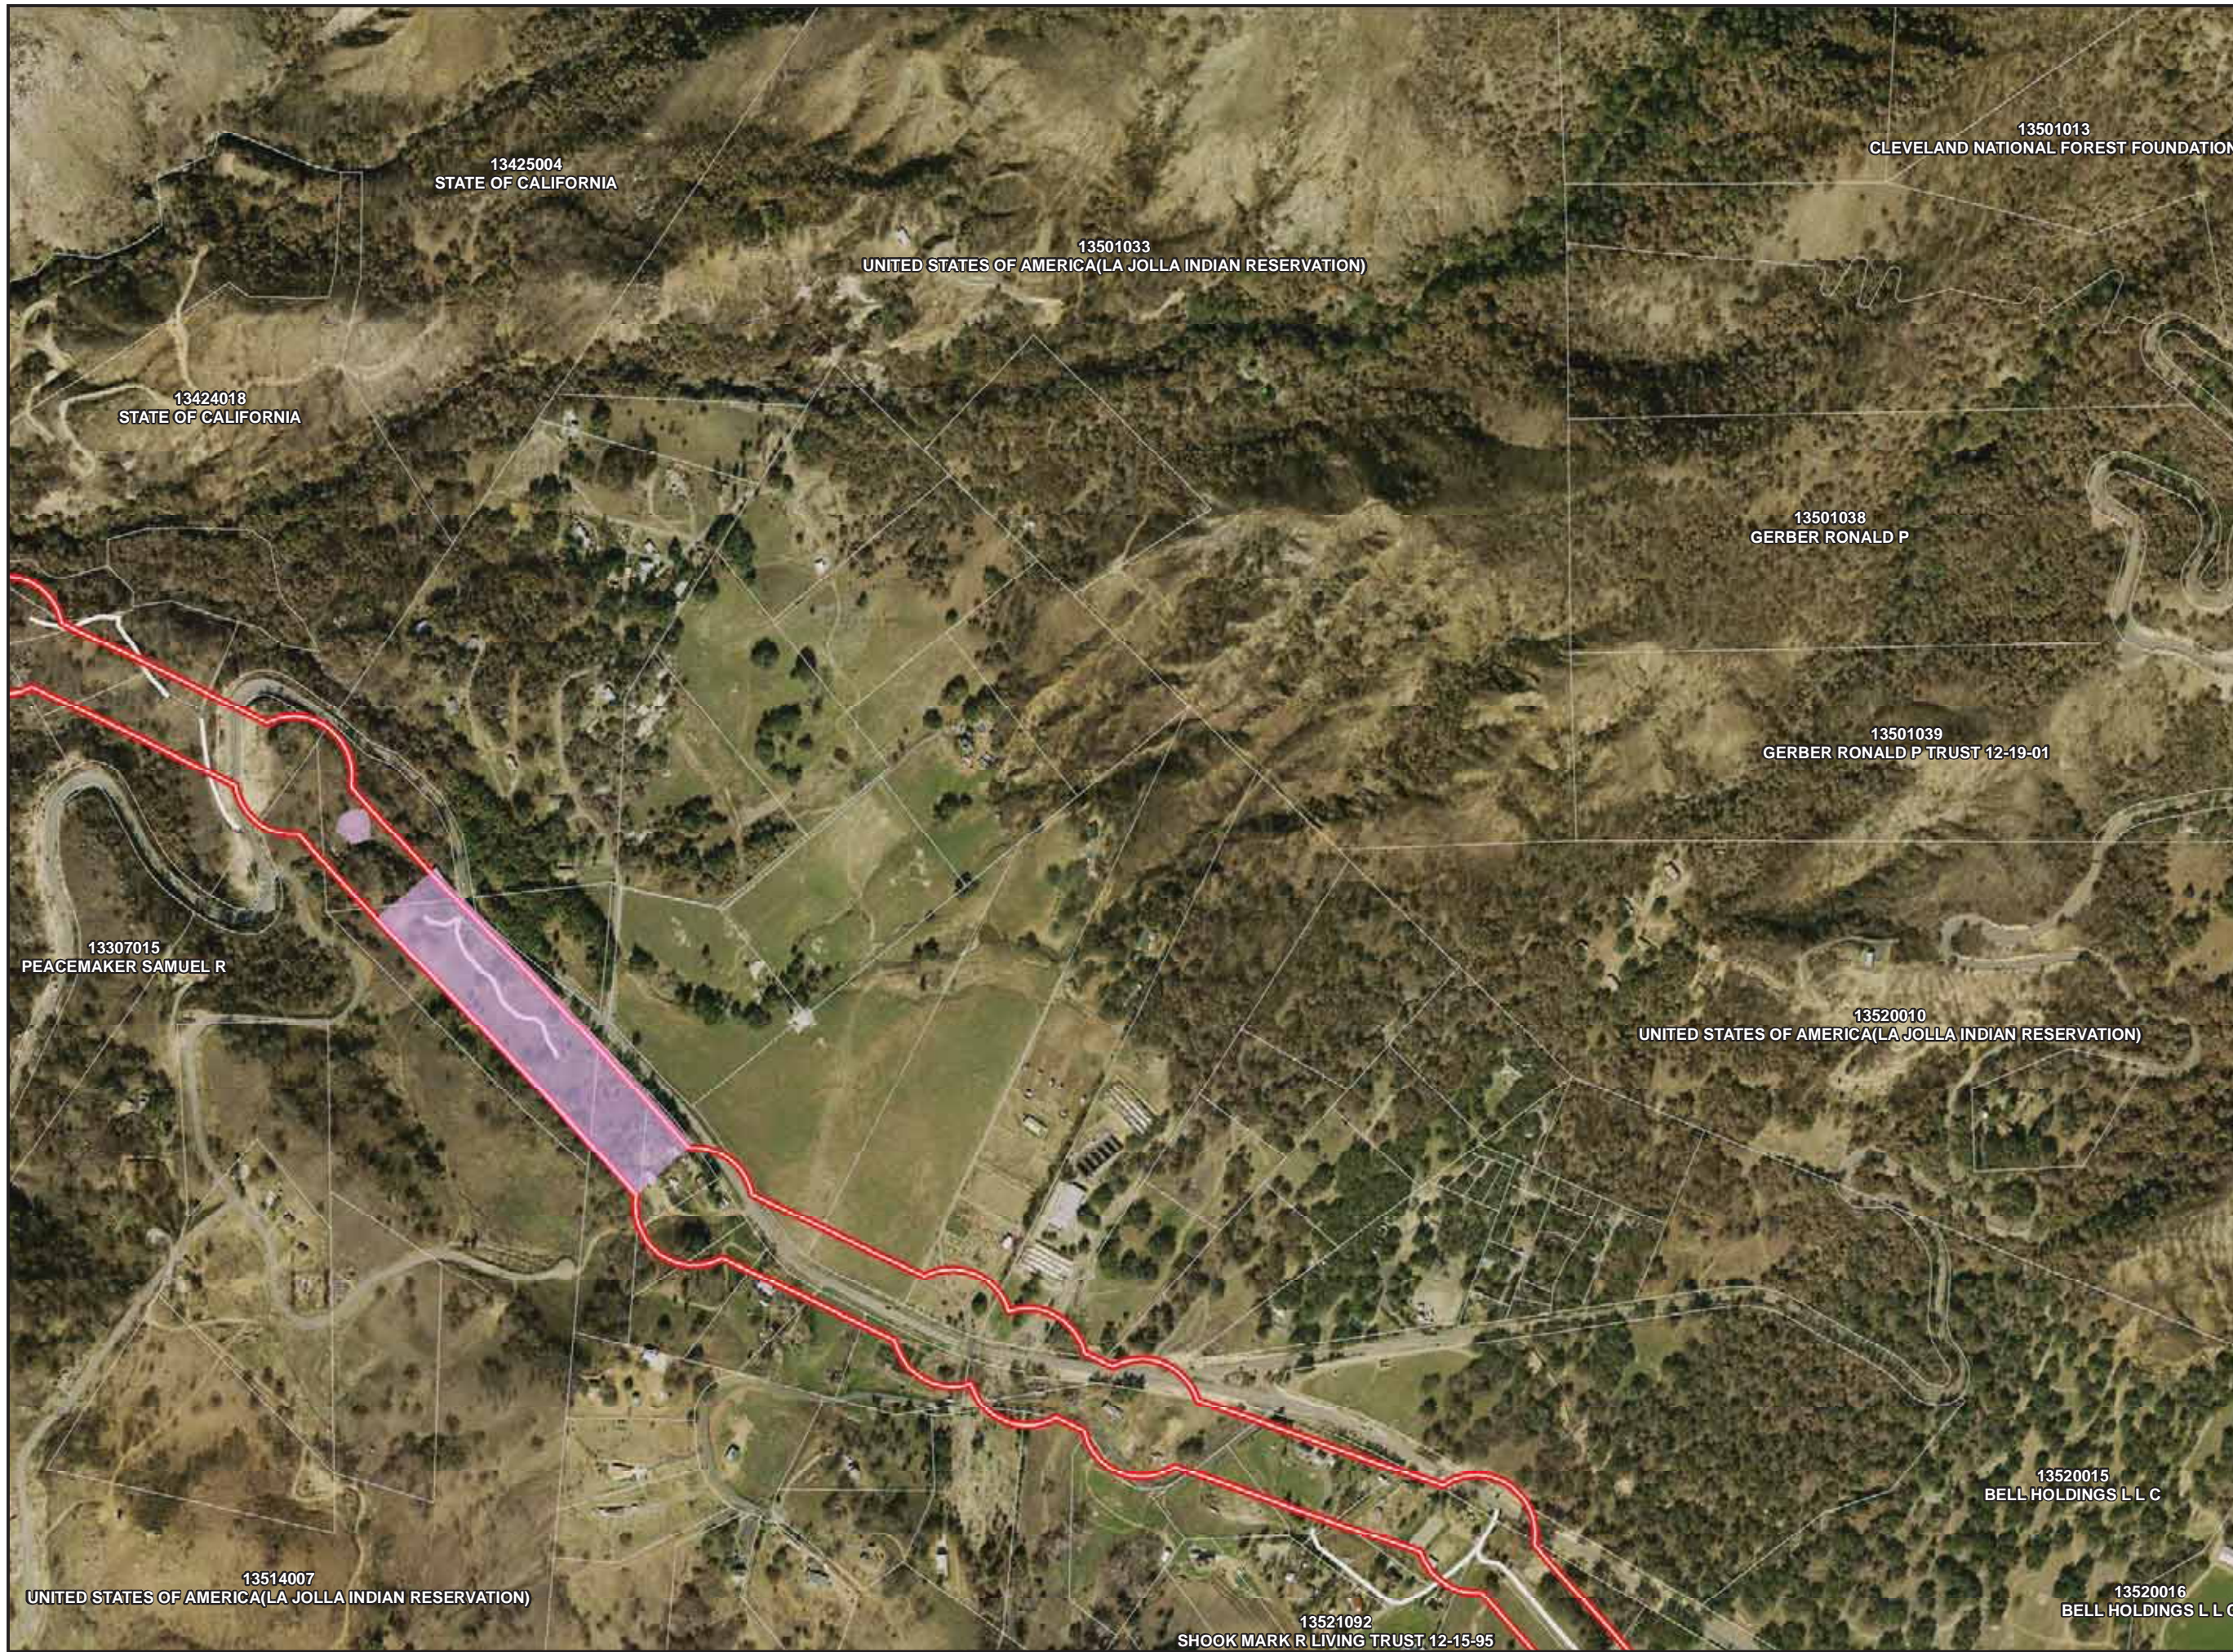

13307011
PEACEMAKER SAMUEL

Legend

-  Survey Area
-  TCM Access Road
-  USFS Managed Lands
-  Cleveland National Forest
Congressional District Boundary
-  Parcels
-  USFWS Occupied Habitat
-  QCB Host Plant

QUINO CHECKERSPOT HOST PLANT LOCATIONS

PAGE: MS-003

Legend

- Survey Area
- TCM Access Road
- USFS Managed Lands
- Cleveland National Forest Congressional District Boundary
- Parcels
- USFWS Occupied Habitat
- QCB Host Plant

QUINO CHECKERSPOT HOST PLANT LOCATIONS

PAGE: MS-004

Legend

-  Survey Area
-  TCM Access Road
-  USFS Managed Lands
-  Cleveland National Forest
Congressional District Boundary
-  Parcels
-  USFWS Occupied Habitat
-  QCB Host Plant

Legend

- Survey Area
- TCM Access Road
- USFS Managed Lands
- Cleveland National Forest
Congressional District Boundary
- Parcels
- USFWS Occupied Habitat
- QCB Host Plant

QUINO CHECKERSPOT HOST PLANT LOCATIONS