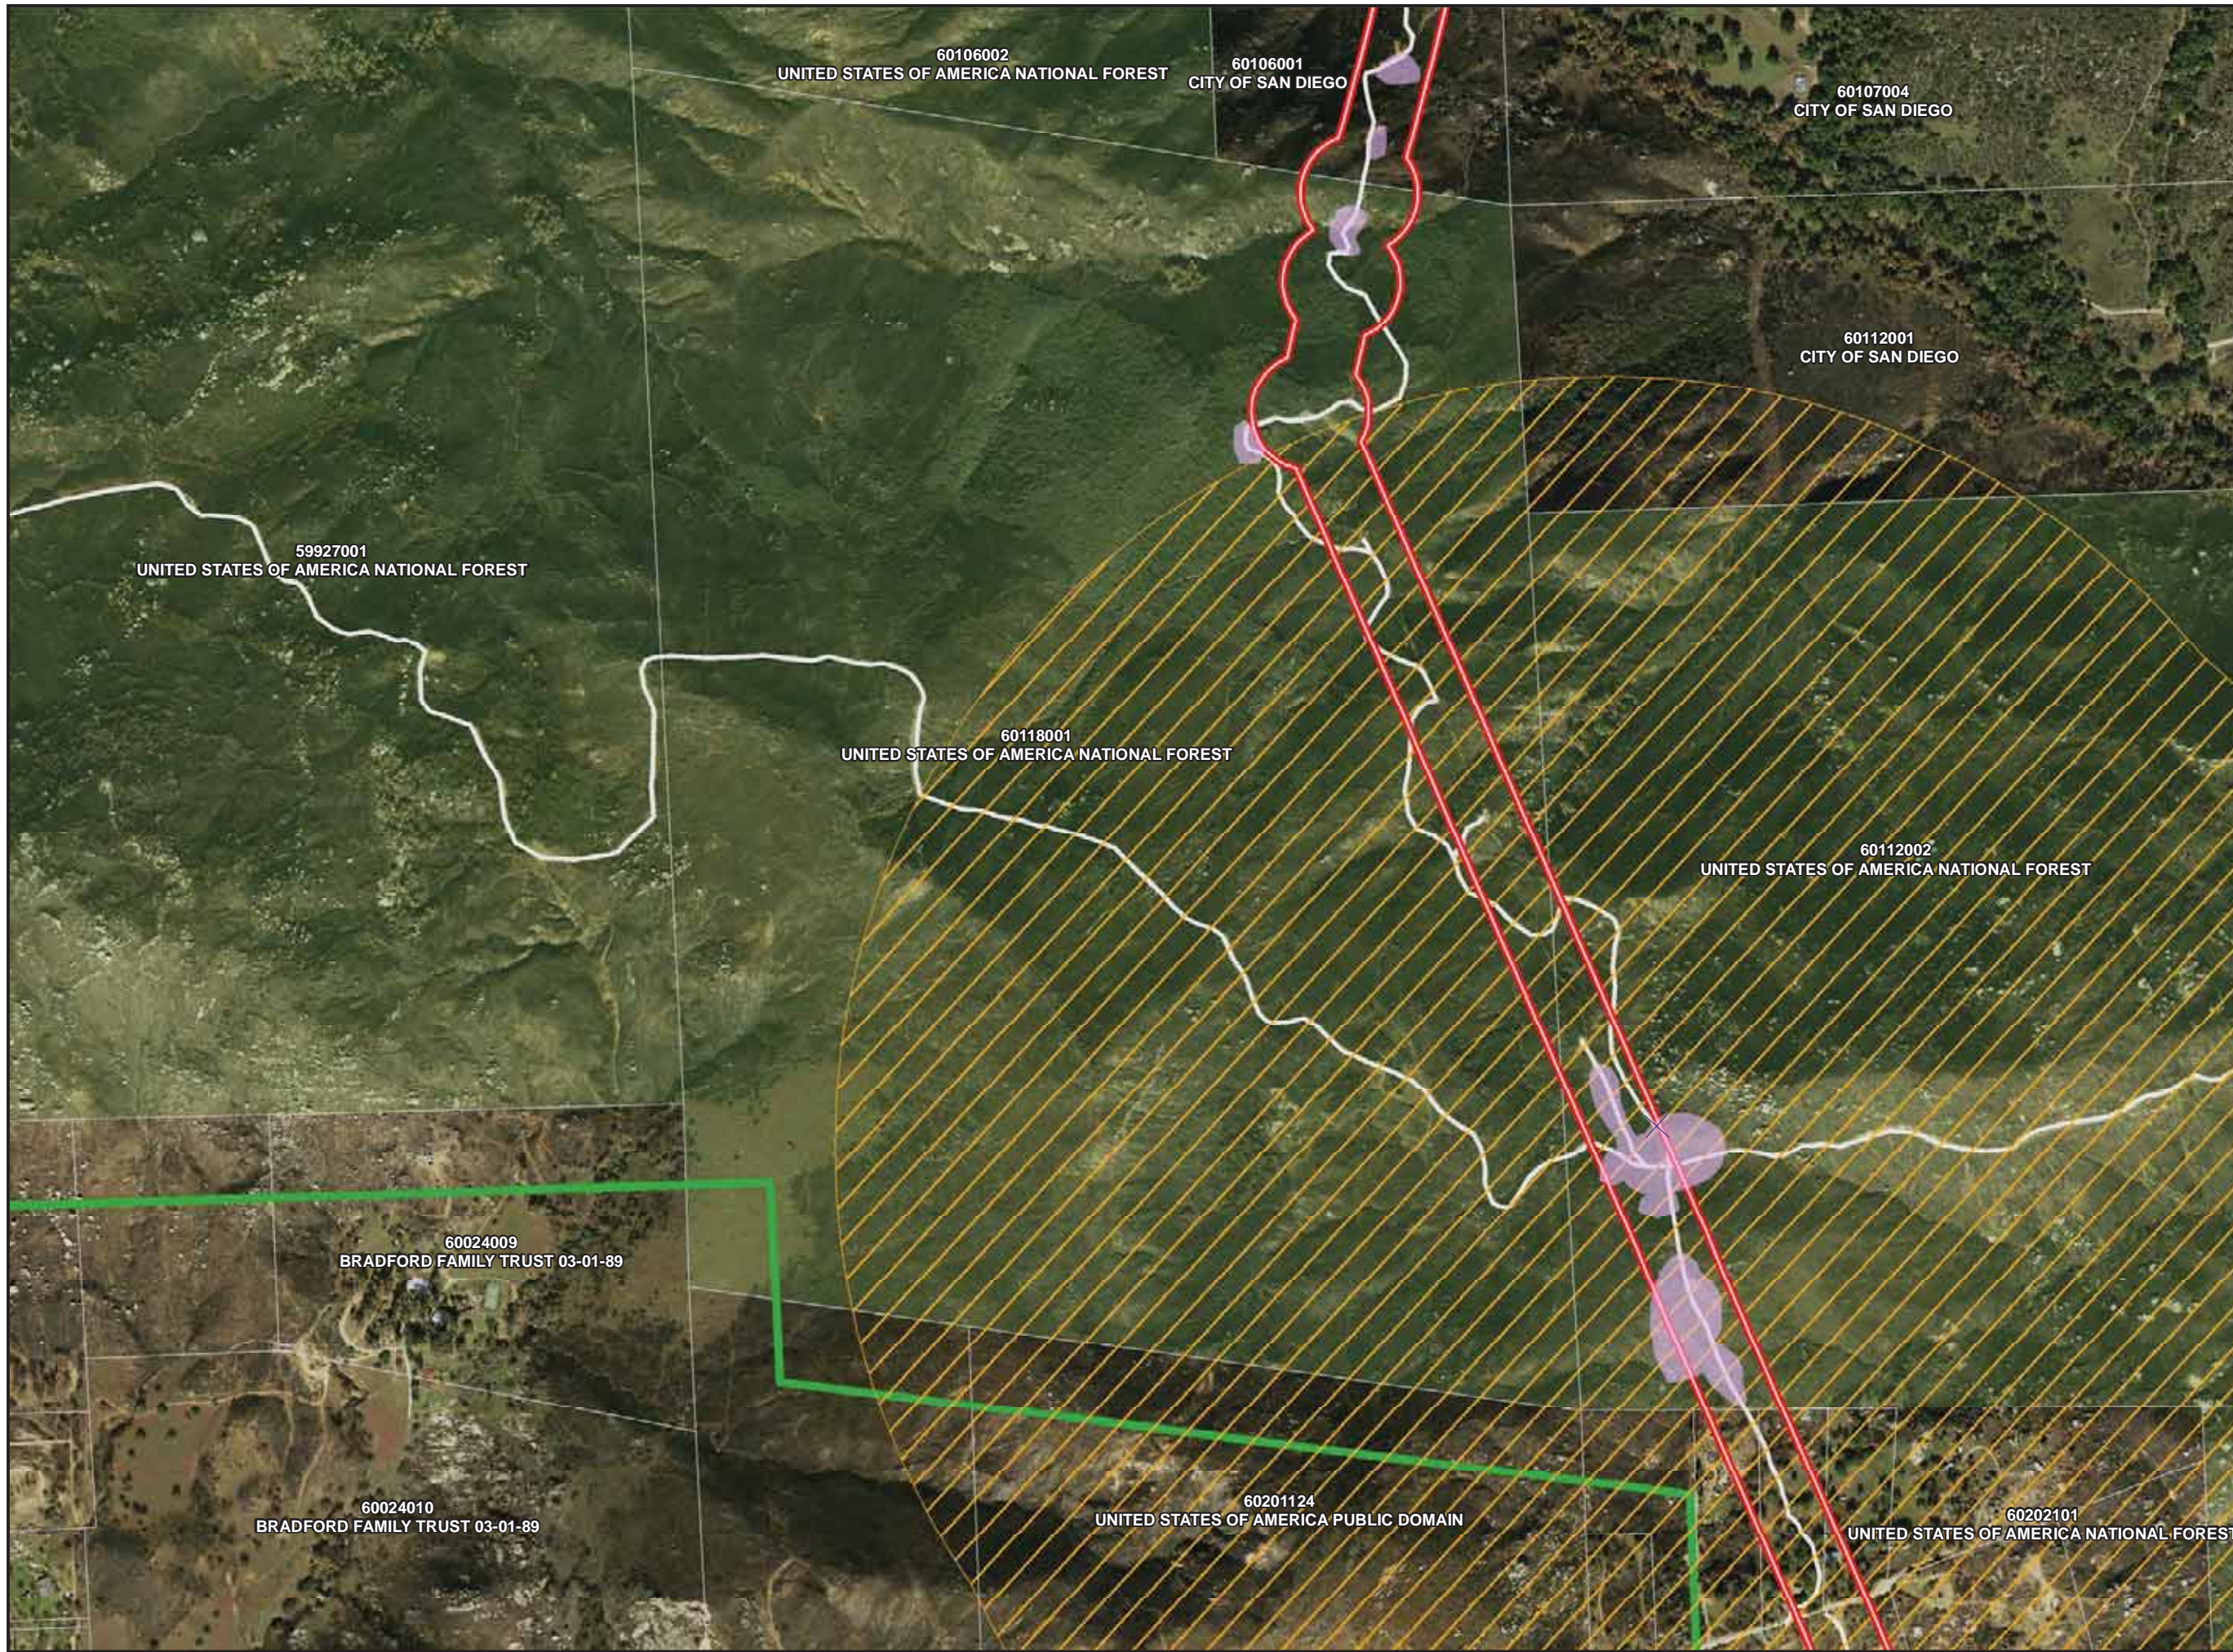

60106002
UNITED STATES OF AMERICA NATIONAL FOREST

**QUINO CHECKERSPOT
HOST PLANT LOCATIONS**

PAGE: MS-052

Legend

-  Survey Area
-  TCM Access Road
-  USFS Managed Lands
-  Cleveland National Forest
Congressional District Boundary
-  Parcels
-  USFWS Occupied Habitat
-  QCB Host Plant

QUINO CHECKERSPOT HOST PLANT LOCATIONS

PAGE: MS-053

Legend

-  Survey Area
-  TCM Access Road
-  USFS Managed Lands
-  Cleveland National Forest
Congressional District Boundary
-  Parcels
-  USFWS Occupied Habitat
-  QCB Host Plant

QUINO CHECKERSPOT HOST PLANT LOCATIONS

PAGE: MS-054

Legend

-  Survey Area
-  TCM Access Road
-  USFS Managed Lands
-  Cleveland National Forest
Congressional District Boundary
-  Parcels
-  USFWS Occupied Habitat
-  QCB Host Plant

Legend

-  Survey Area
-  TCM Access Road
-  USFS Managed Lands
-  Cleveland National Forest
Congressional District Boundary
-  Parcels
-  USFWS Occupied Habitat
-  QCB Host Plant

QUINO CHECKERSPOT HOST PLANT LOCATIONS