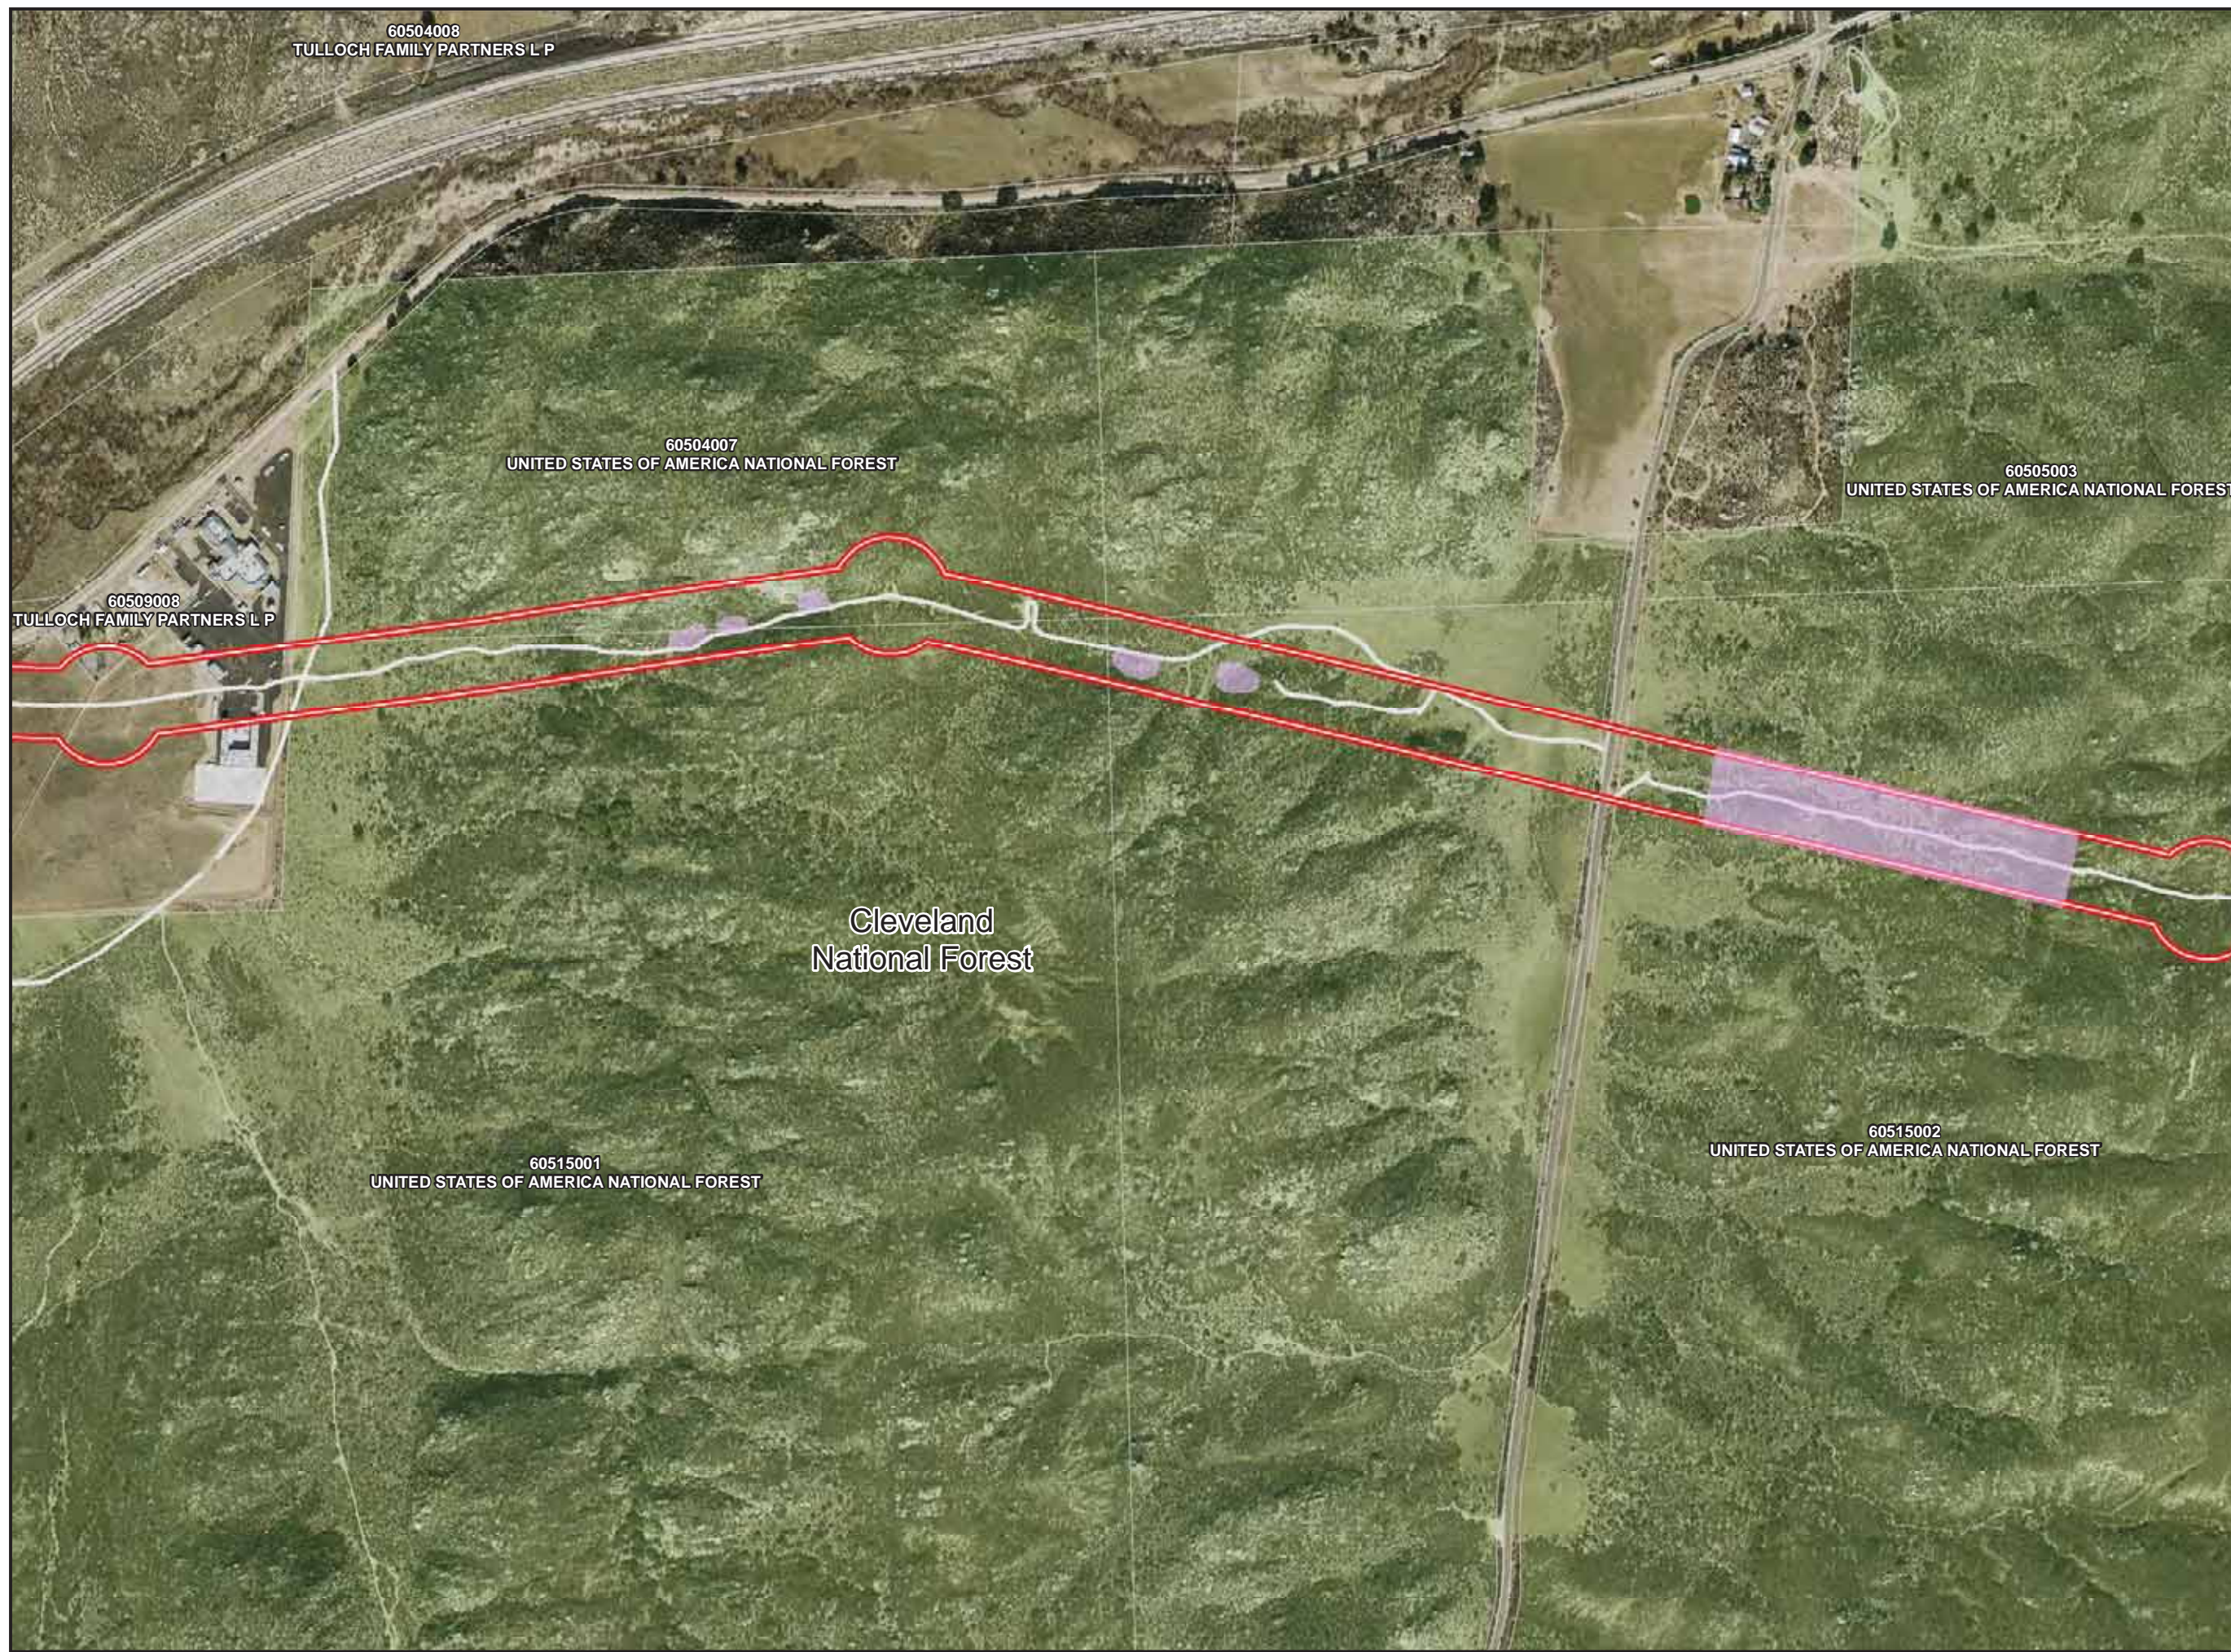

QUINO CHECKERSPOT HOST PLANT LOCATIONS

PAGE: MS-061

Legend

-  Survey Area
-  TCM Access Road
-  USFS Managed Lands
-  Cleveland National Forest
Congressional District Boundary
-  Parcels
-  USFWS Occupied Habitat
-  QCB Host Plant

Legend

-  Survey Area
-  TCM Access Road
-  USFS Managed Lands
-  Cleveland National Forest
Congressional District Boundary
-  Parcels
-  USFWS Occupied Habitat
-  QCB Host Plant

QUINO CHECKERSPOT HOST PLANT LOCATIONS