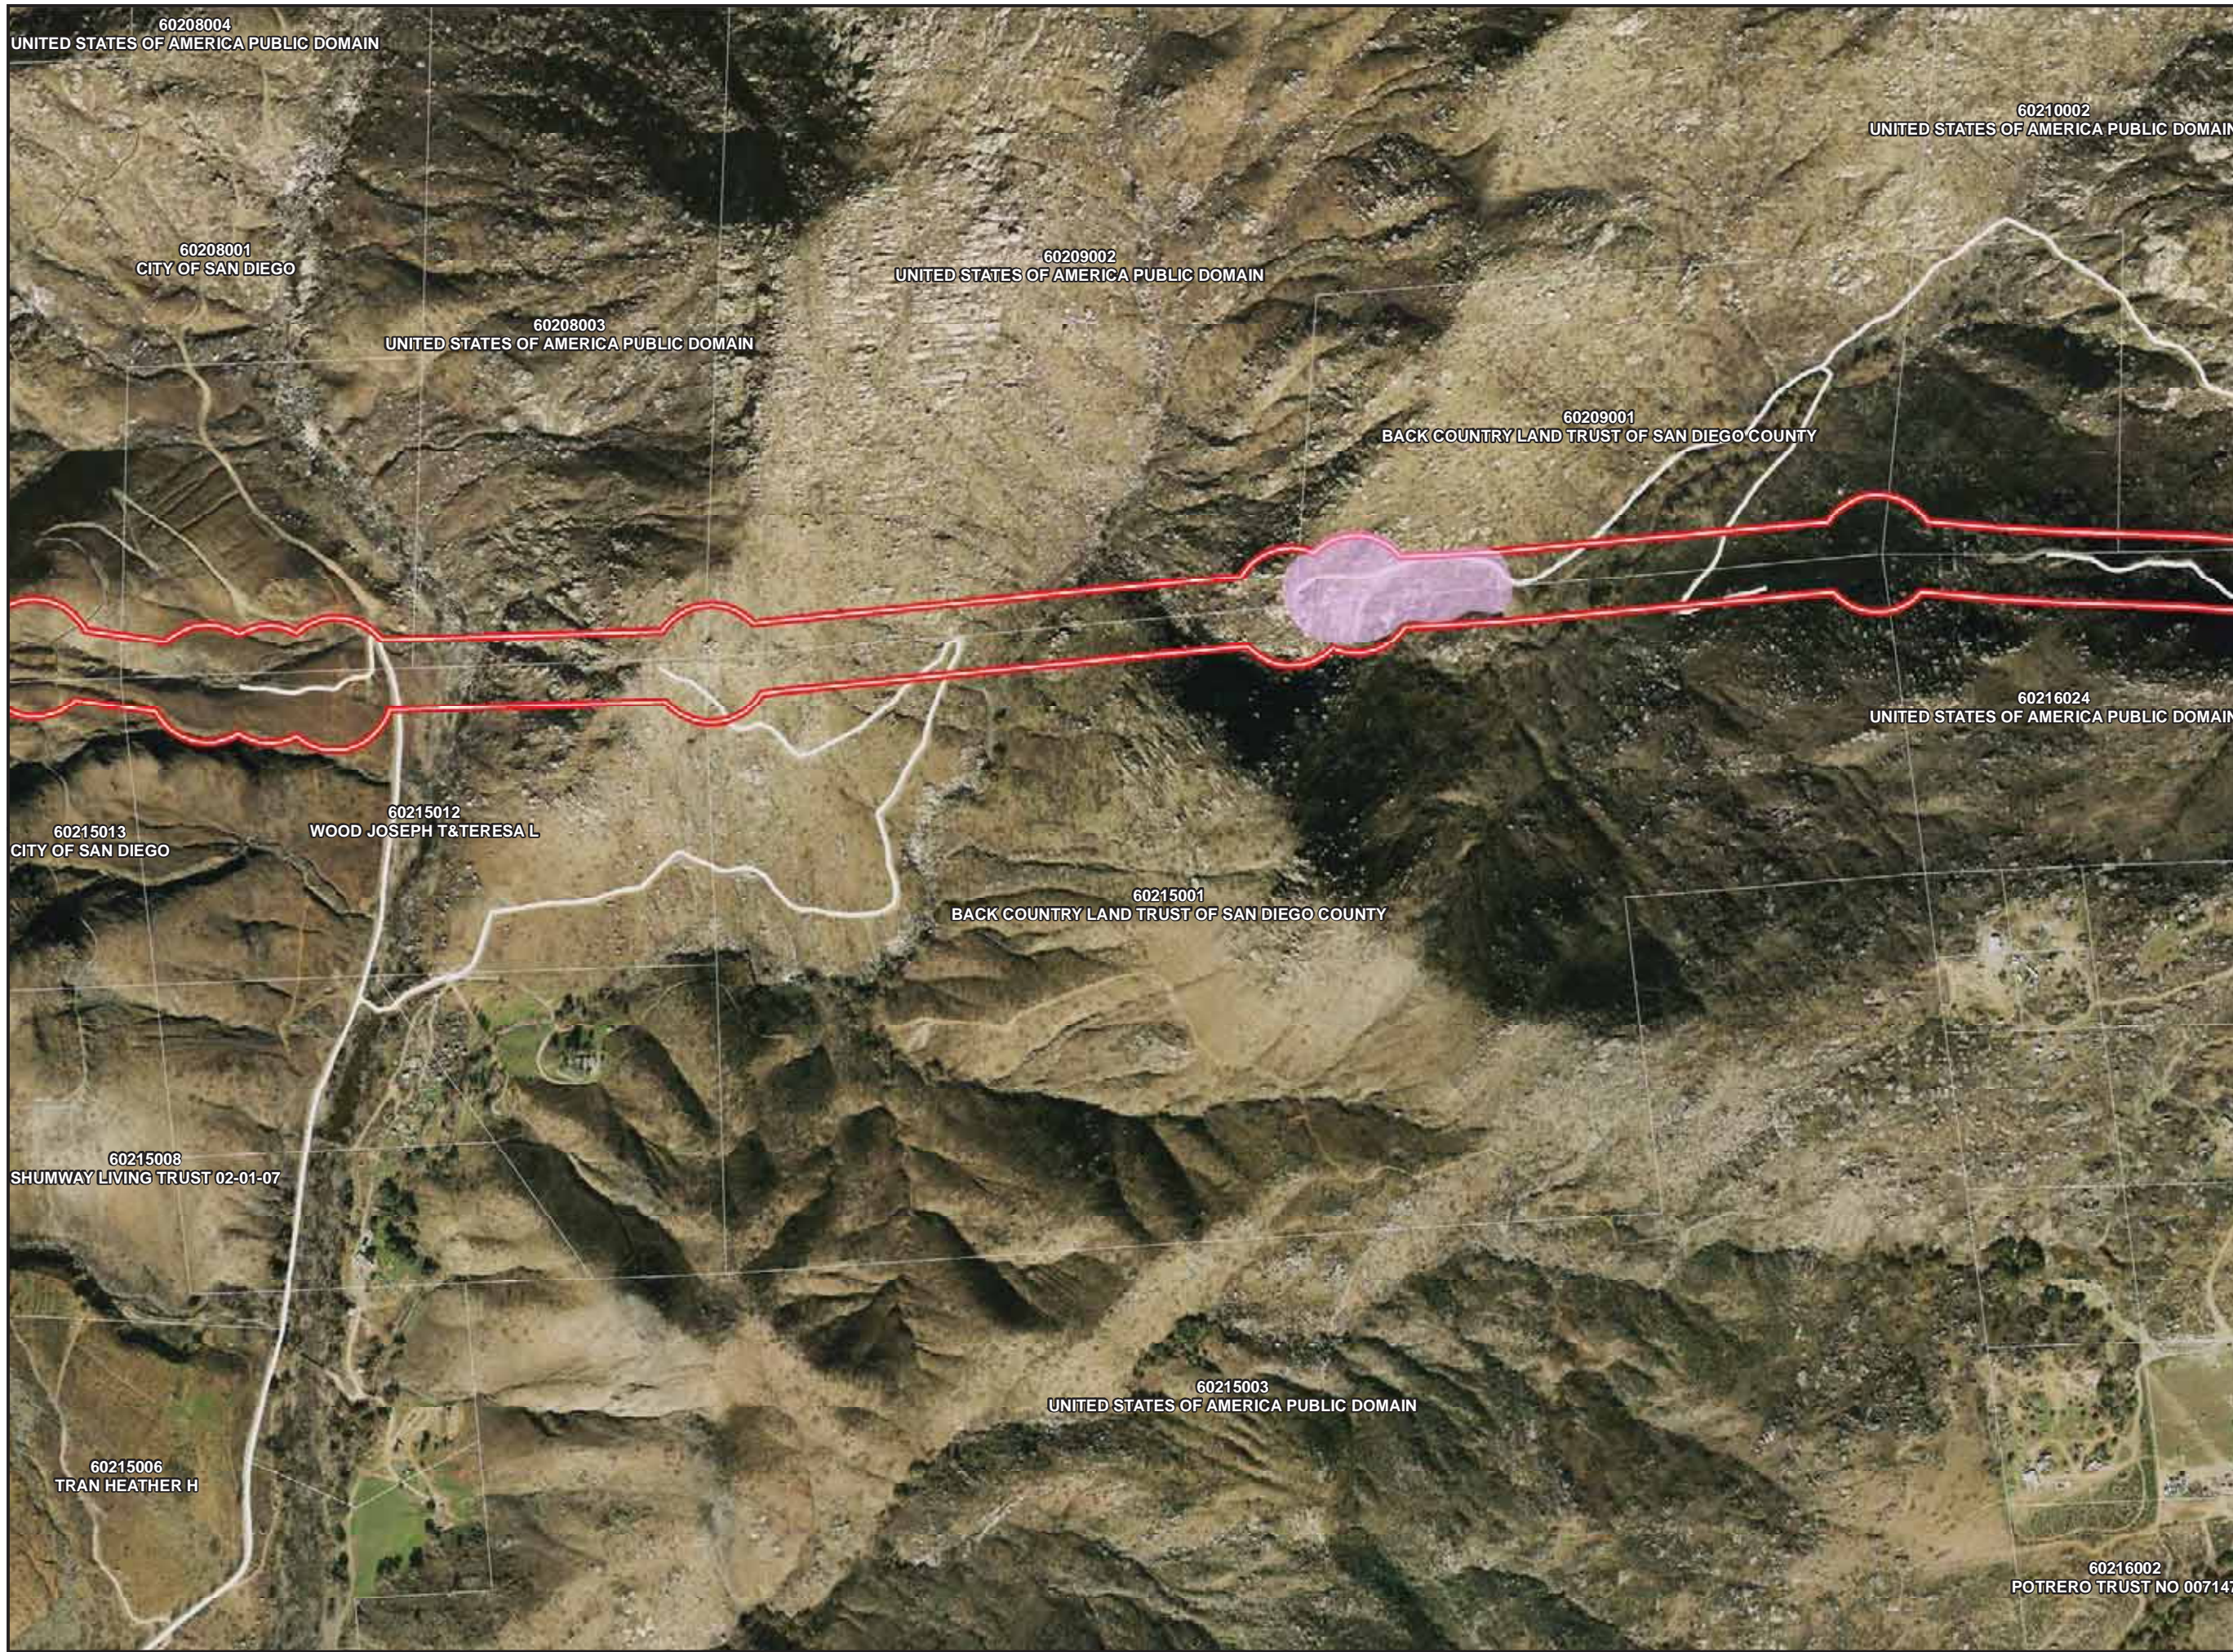

QUINO CHECKERSPOT HOST PLANT LOCATIONS

PAGE: MS-054

Legend

-  Survey Area
-  TCM Access Road
-  USFS Managed Lands
-  Cleveland National Forest
Congressional District Boundary
-  Parcels
-  USFWS Occupied Habitat
-  QCB Host Plant

Legend

-  Survey Area
-  TCM Access Road
-  USFS Managed Lands
-  Cleveland National Forest
Congressional District Boundary
-  Parcels
-  USFWS Occupied Habitat
-  QCB Host Plant

QUINO CHECKERSPOT HOST PLANT LOCATIONS

PAGE: MS-057

Legend

-  Survey Area
-  TCM Access Road
-  USFS Managed Lands
-  Cleveland National Forest
Congressional District Boundary
-  Parcels
-  USFWS Occupied Habitat
-  QCB Host Plant

QUINO CHECKERSPOT HOST PLANT LOCATIONS