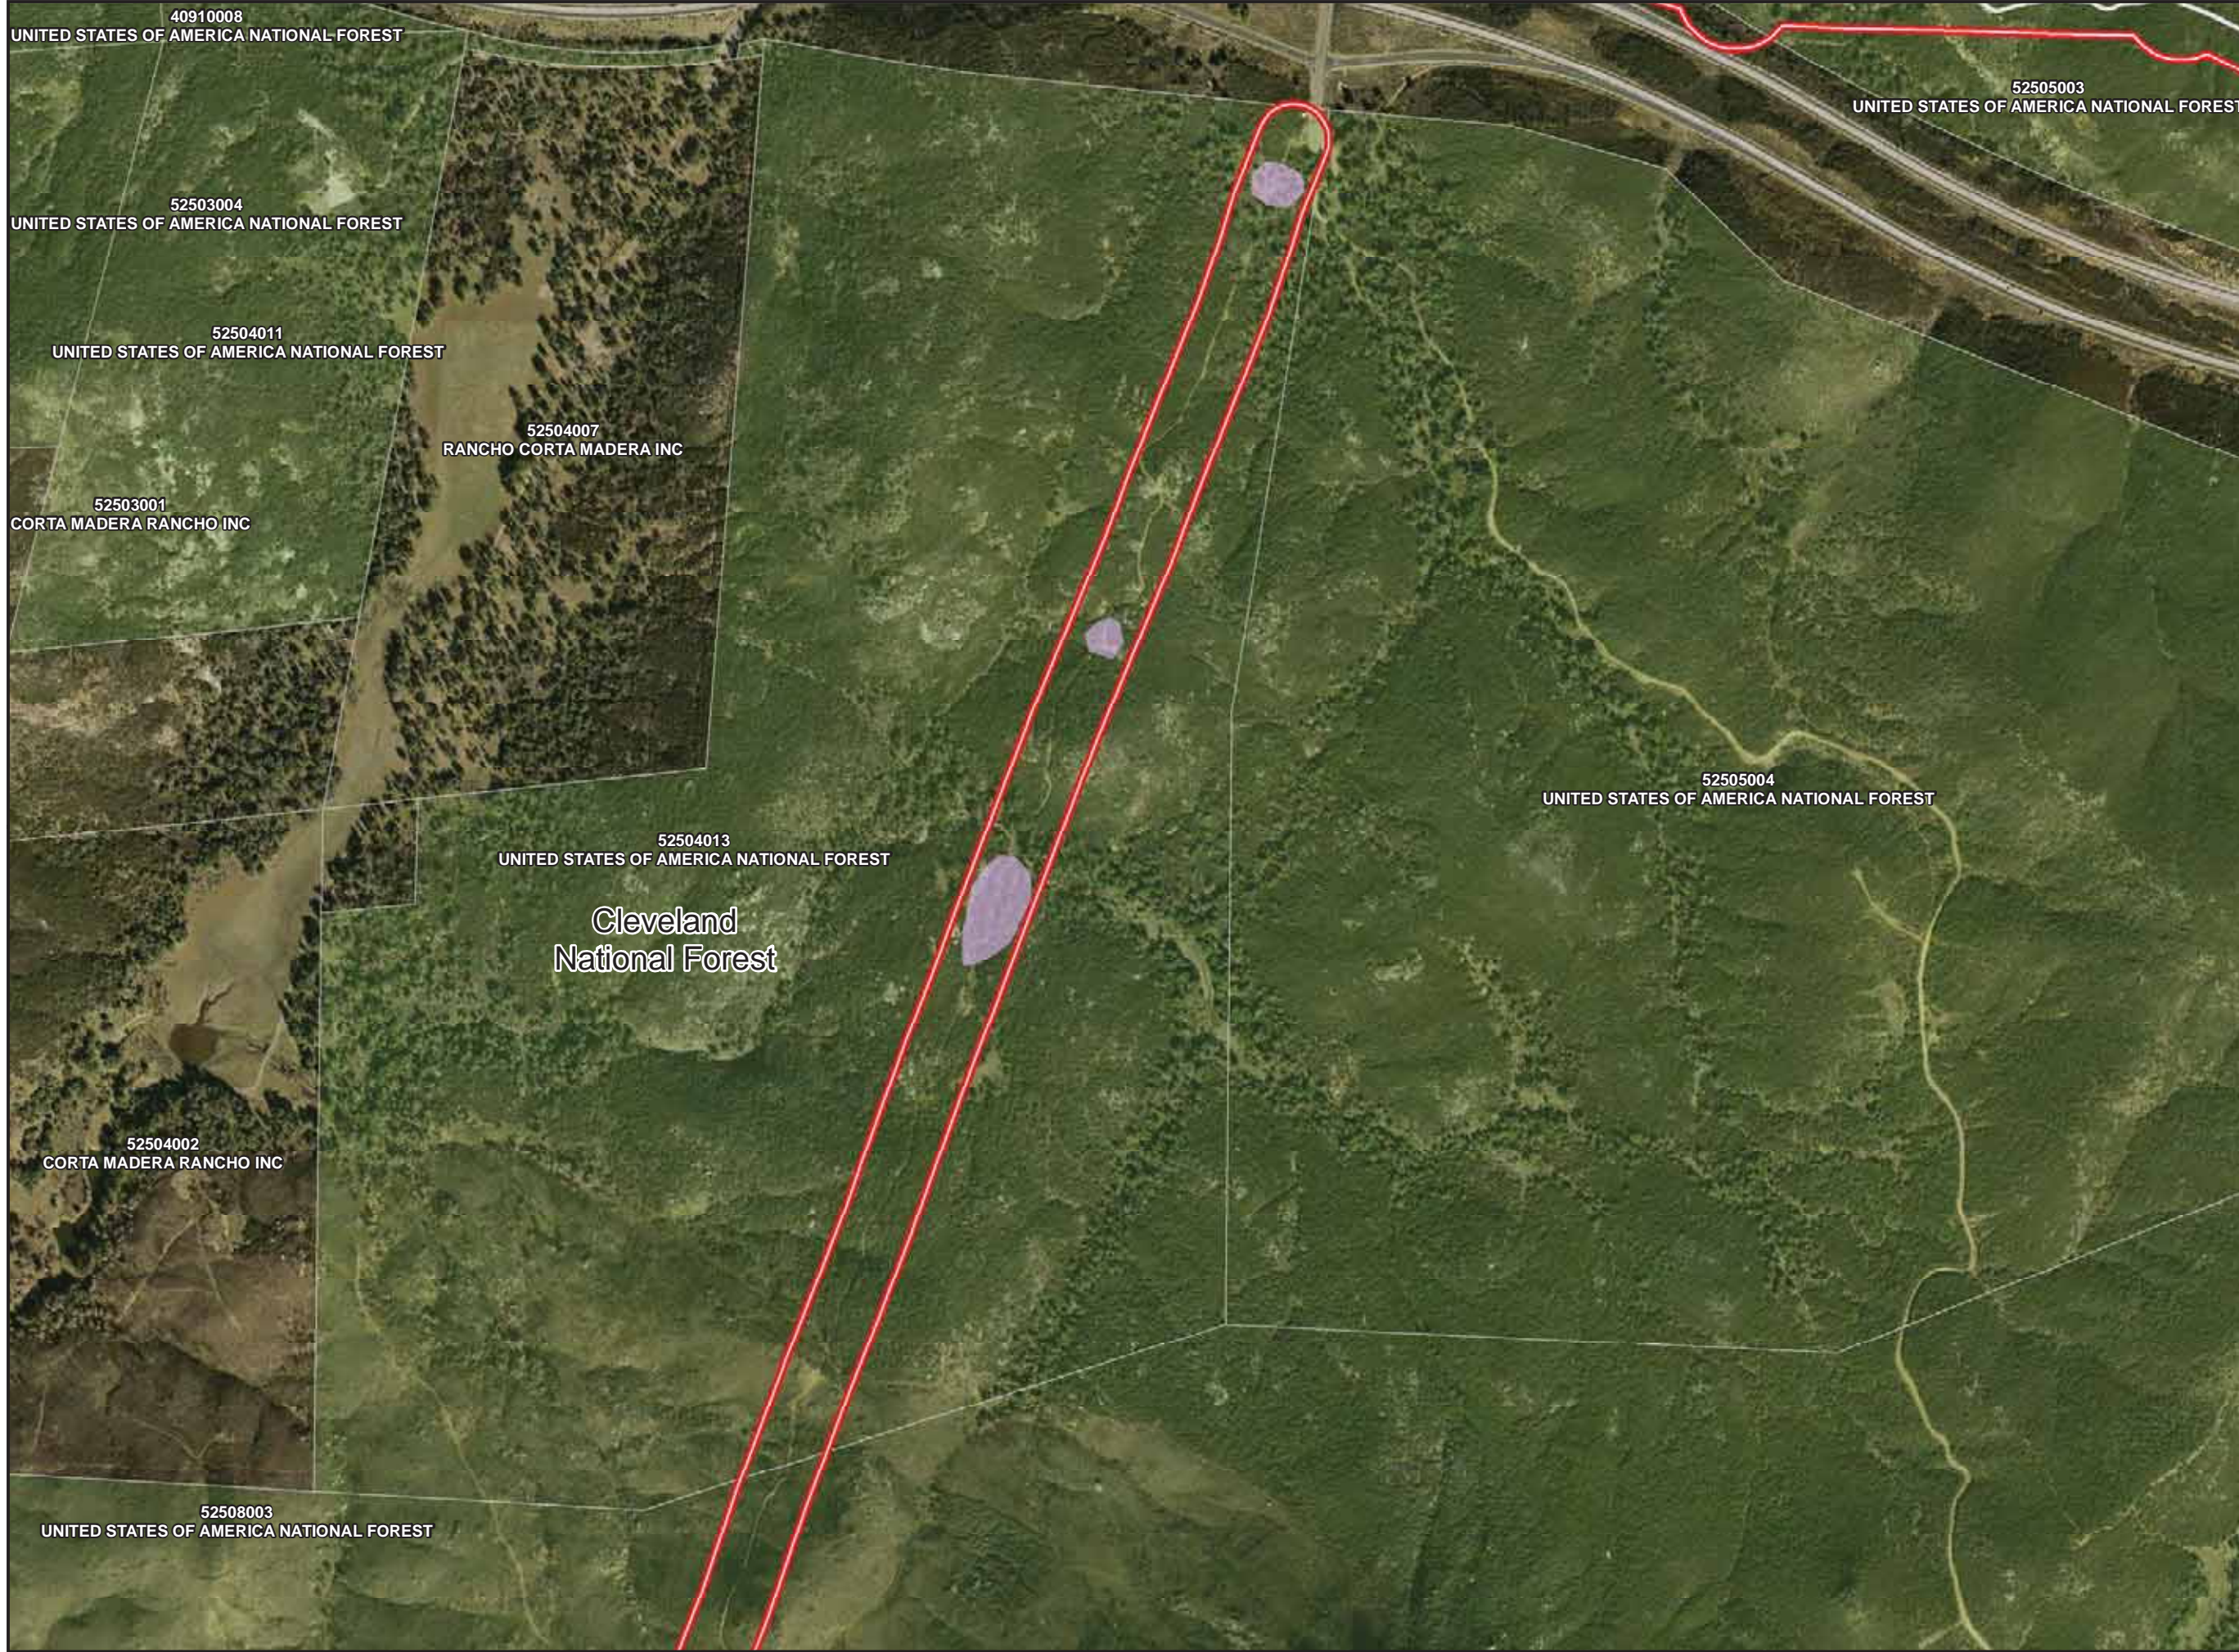

QUINO CHECKERSPOT HOST PLANT LOCATIONS

PAGE: MS-095

Legend

-  Survey Area
-  TCM Access Road
-  USFS Managed Lands
-  Cleveland National Forest
Congressional District Boundary
-  Parcels
-  USFWS Occupied Habitat
-  QCB Host Plant

QUINO CHECKERSPOT HOST PLANT LOCATIONS

PAGE: MS-096

Legend

-  Survey Area
-  TCM Access Road
-  USFS Managed Lands
-  Cleveland National Forest
Congressional District Boundary
-  Parcels
-  USFWS Occupied Habitat
-  QCB Host Plant