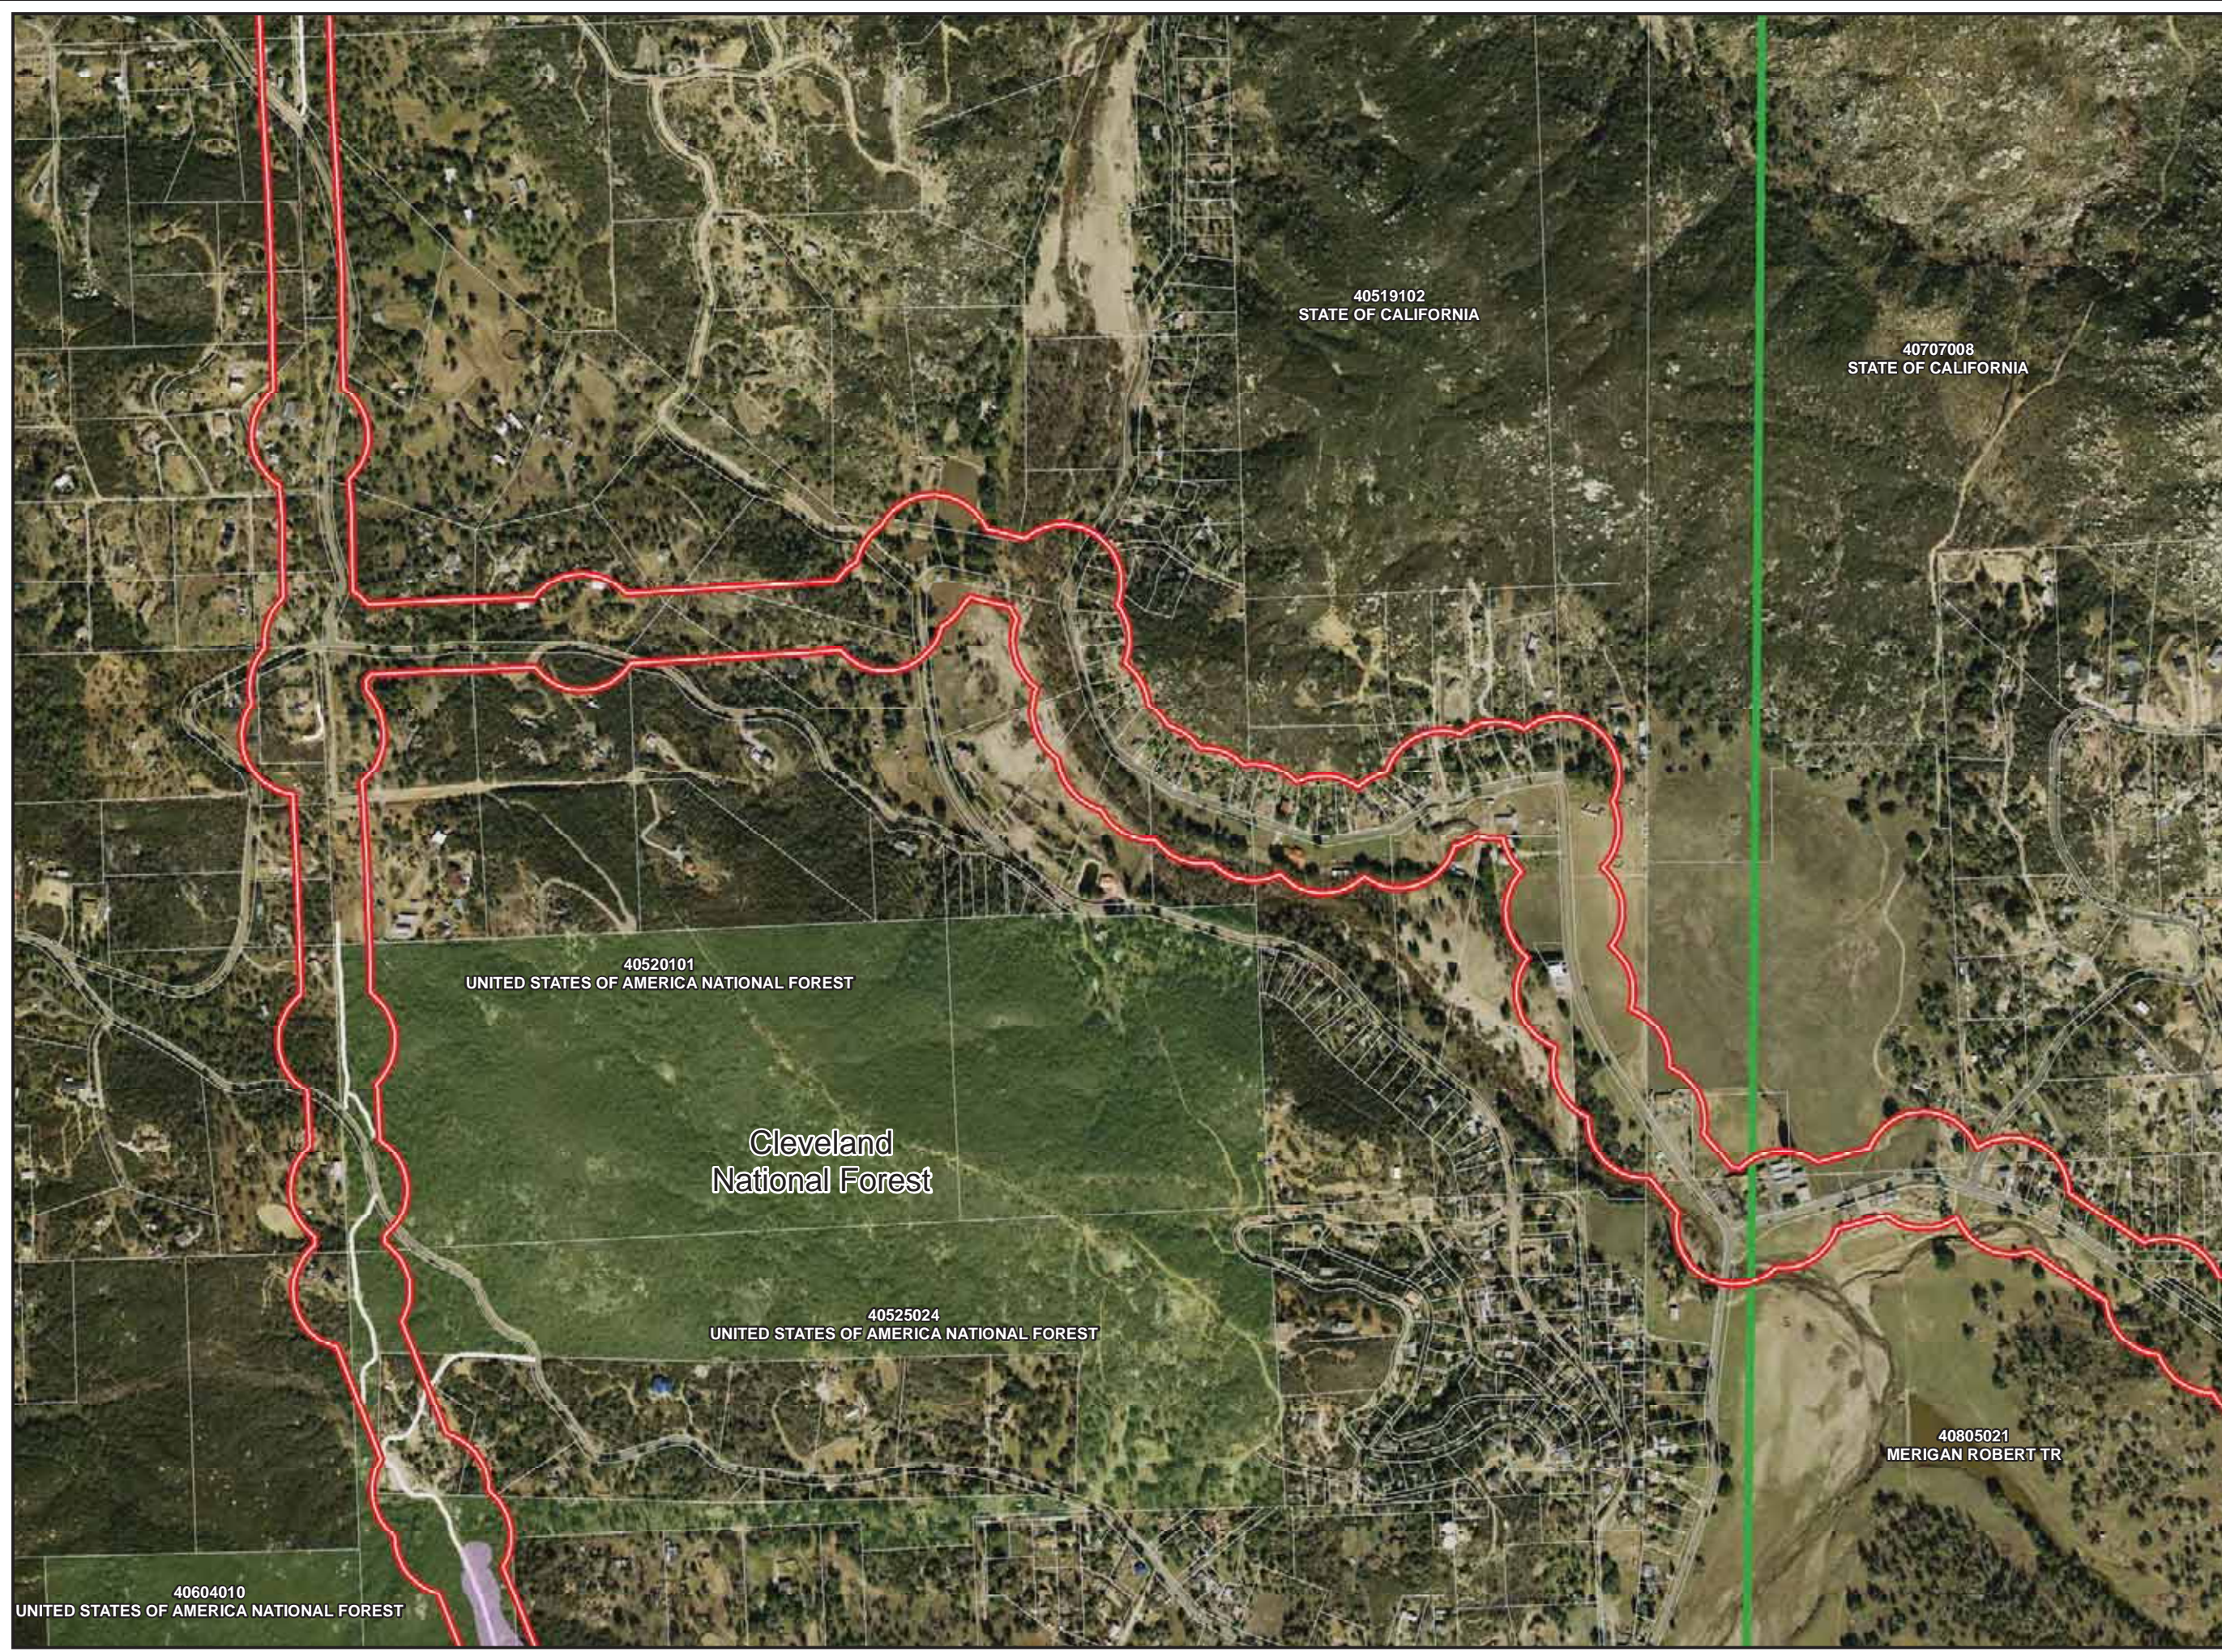

QUINO CHECKERSPOT HOST PLANT LOCATIONS

PAGE: MS-036

Legend

-  Survey Area
-  TCM Access Road
-  USFS Managed Lands
-  Cleveland National Forest
Congressional District Boundary
-  Parcels
-  USFWS Occupied Habitat
-  QCB Host Plant

Legend

-  Survey Area
-  TCM Access Road
-  USFS Managed Lands
-  Cleveland National Forest
Congressional District Boundary
-  Parcels
-  USFWS Occupied Habitat
-  QCB Host Plant

Legend

-  Survey Area
-  TCM Access Road
-  USFS Managed Lands
-  Cleveland National Forest
Congressional District Boundary
-  Parcels
-  USFWS Occupied Habitat
-  QCB Host Plant

Legend

- Survey Area
- TCM Access Road
- USFS Managed Lands
- Cleveland National Forest Congressional District Boundary
- Parcels
- USFWS Occupied Habitat
- QCB Host Plant

QUINO CHECKERSPOT HOST PLANT LOCATIONS