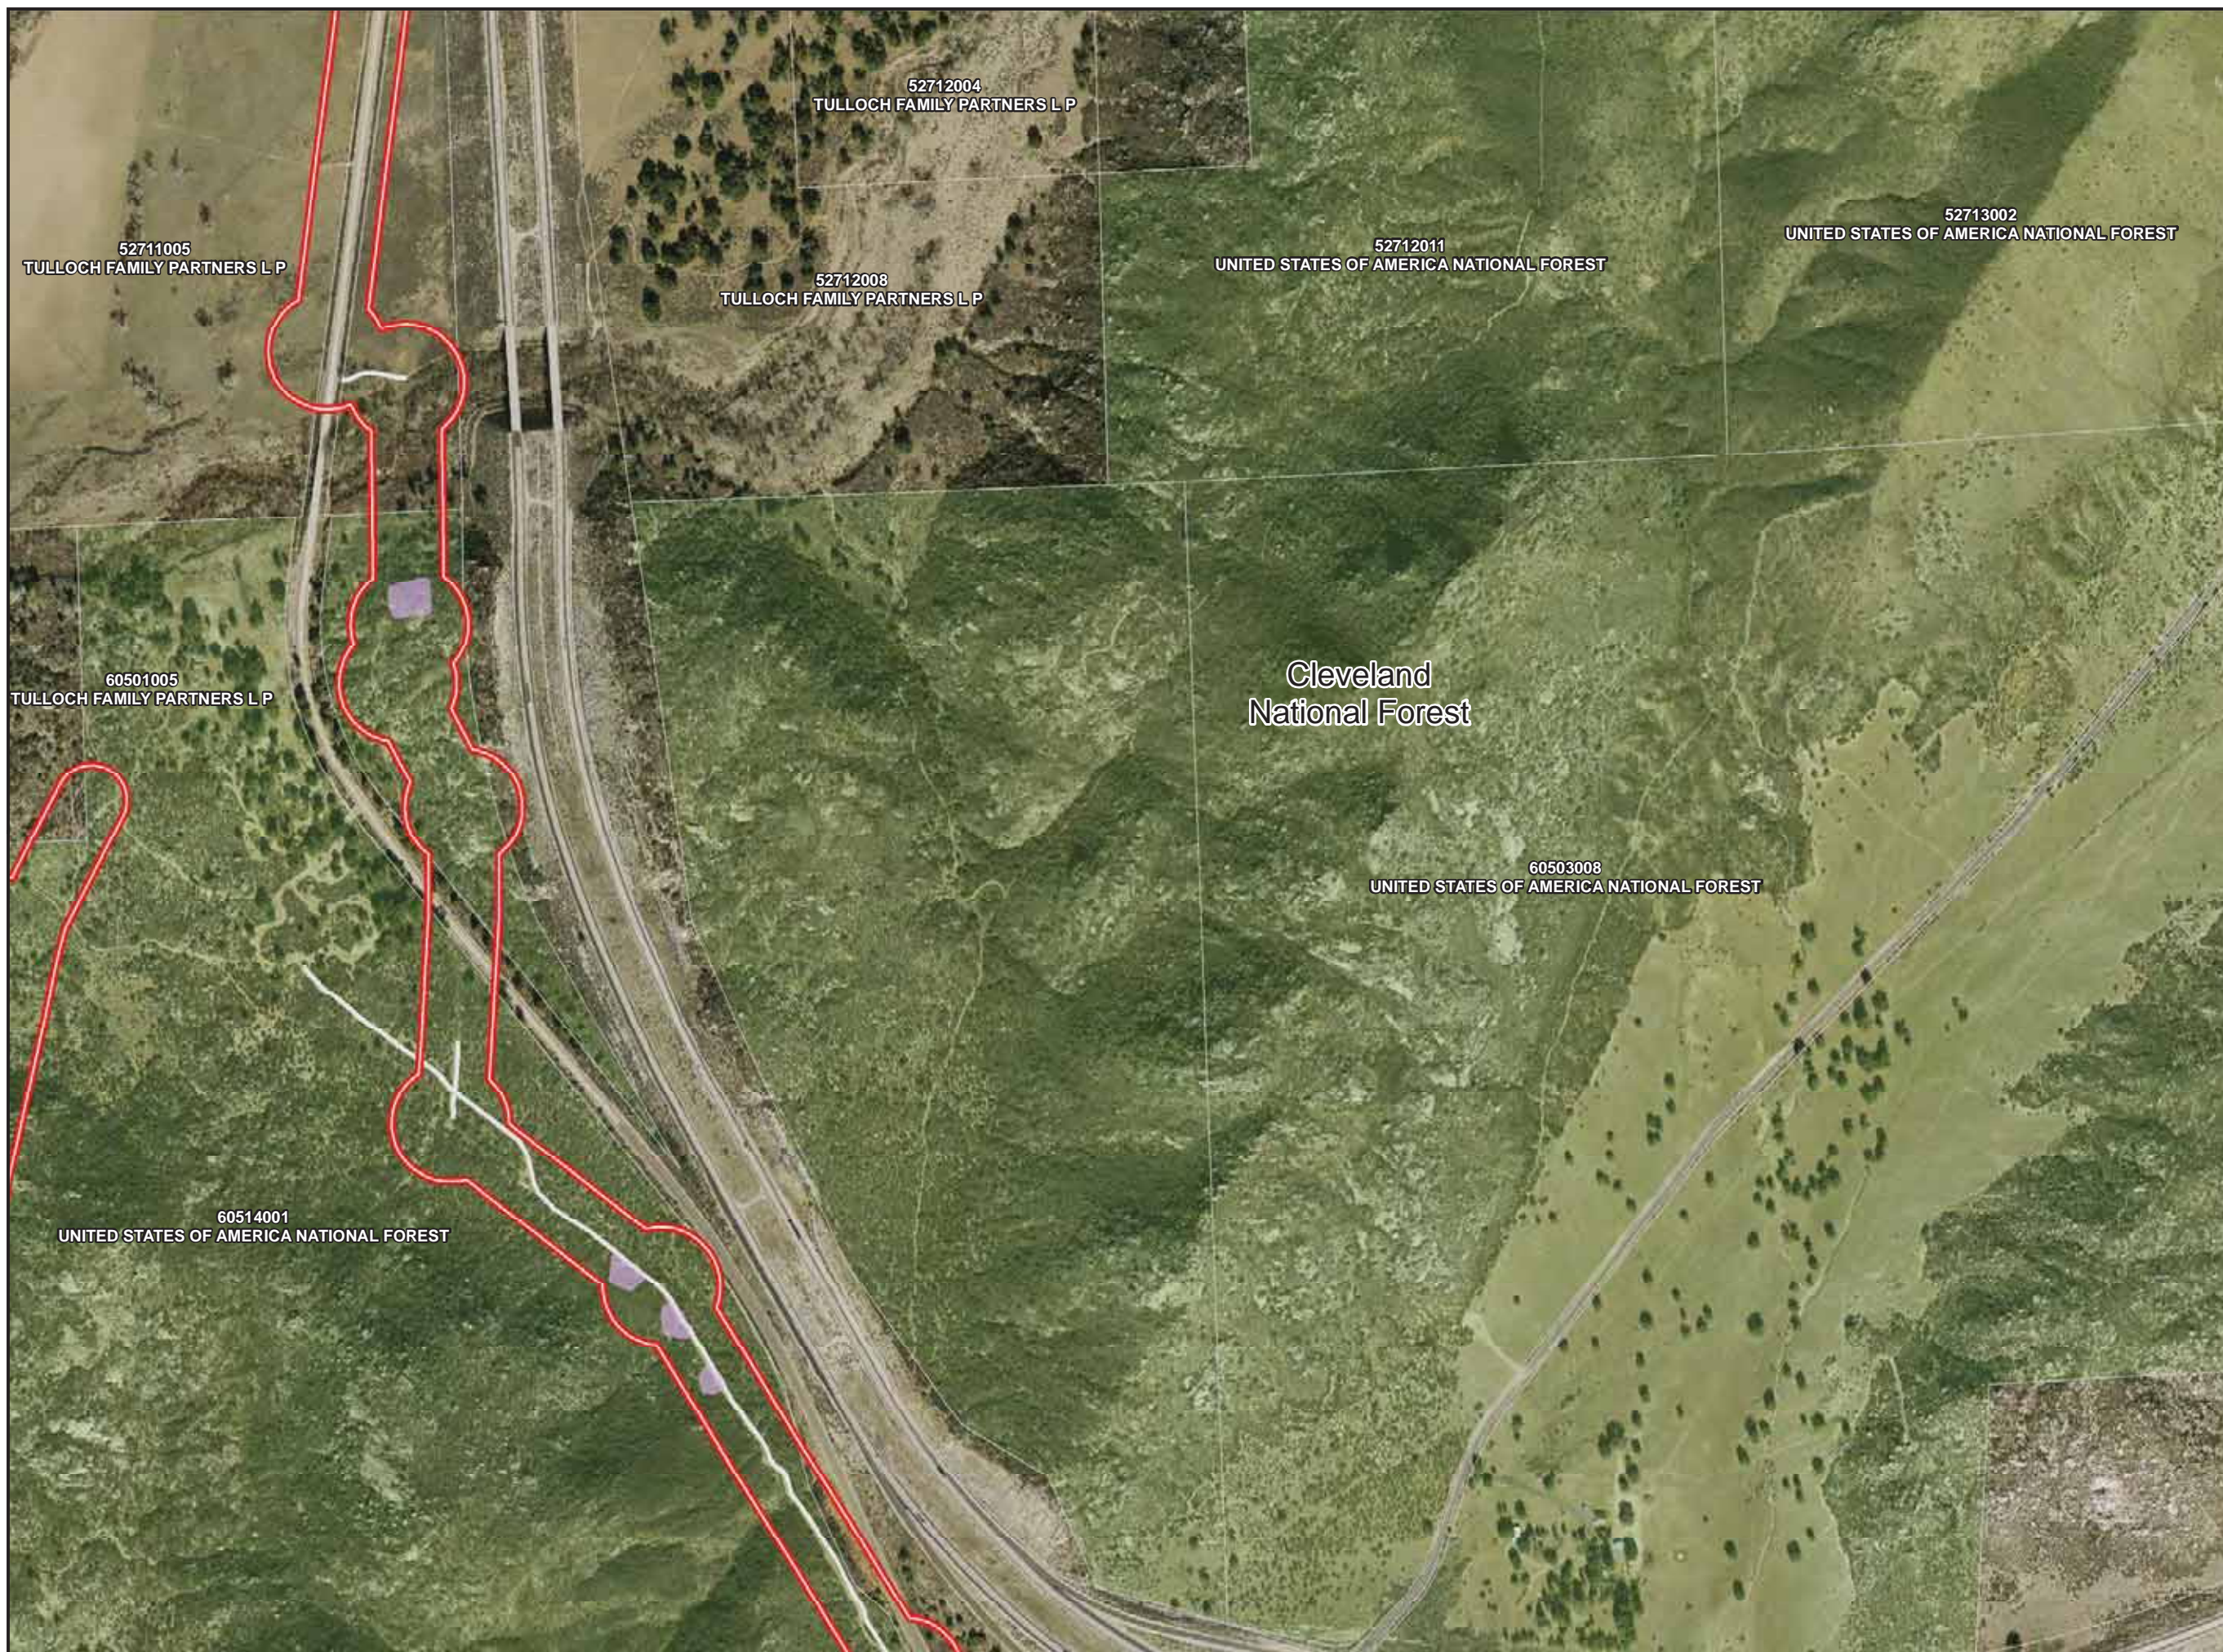

QUINO CHECKERSPOT HOST PLANT LOCATIONS

PAGE: MS-095

Legend

-  Survey Area
-  TCM Access Road
-  USFS Managed Lands
-  Cleveland National Forest
Congressional District Boundary
-  Parcels
-  USFWS Occupied Habitat
-  QCB Host Plant