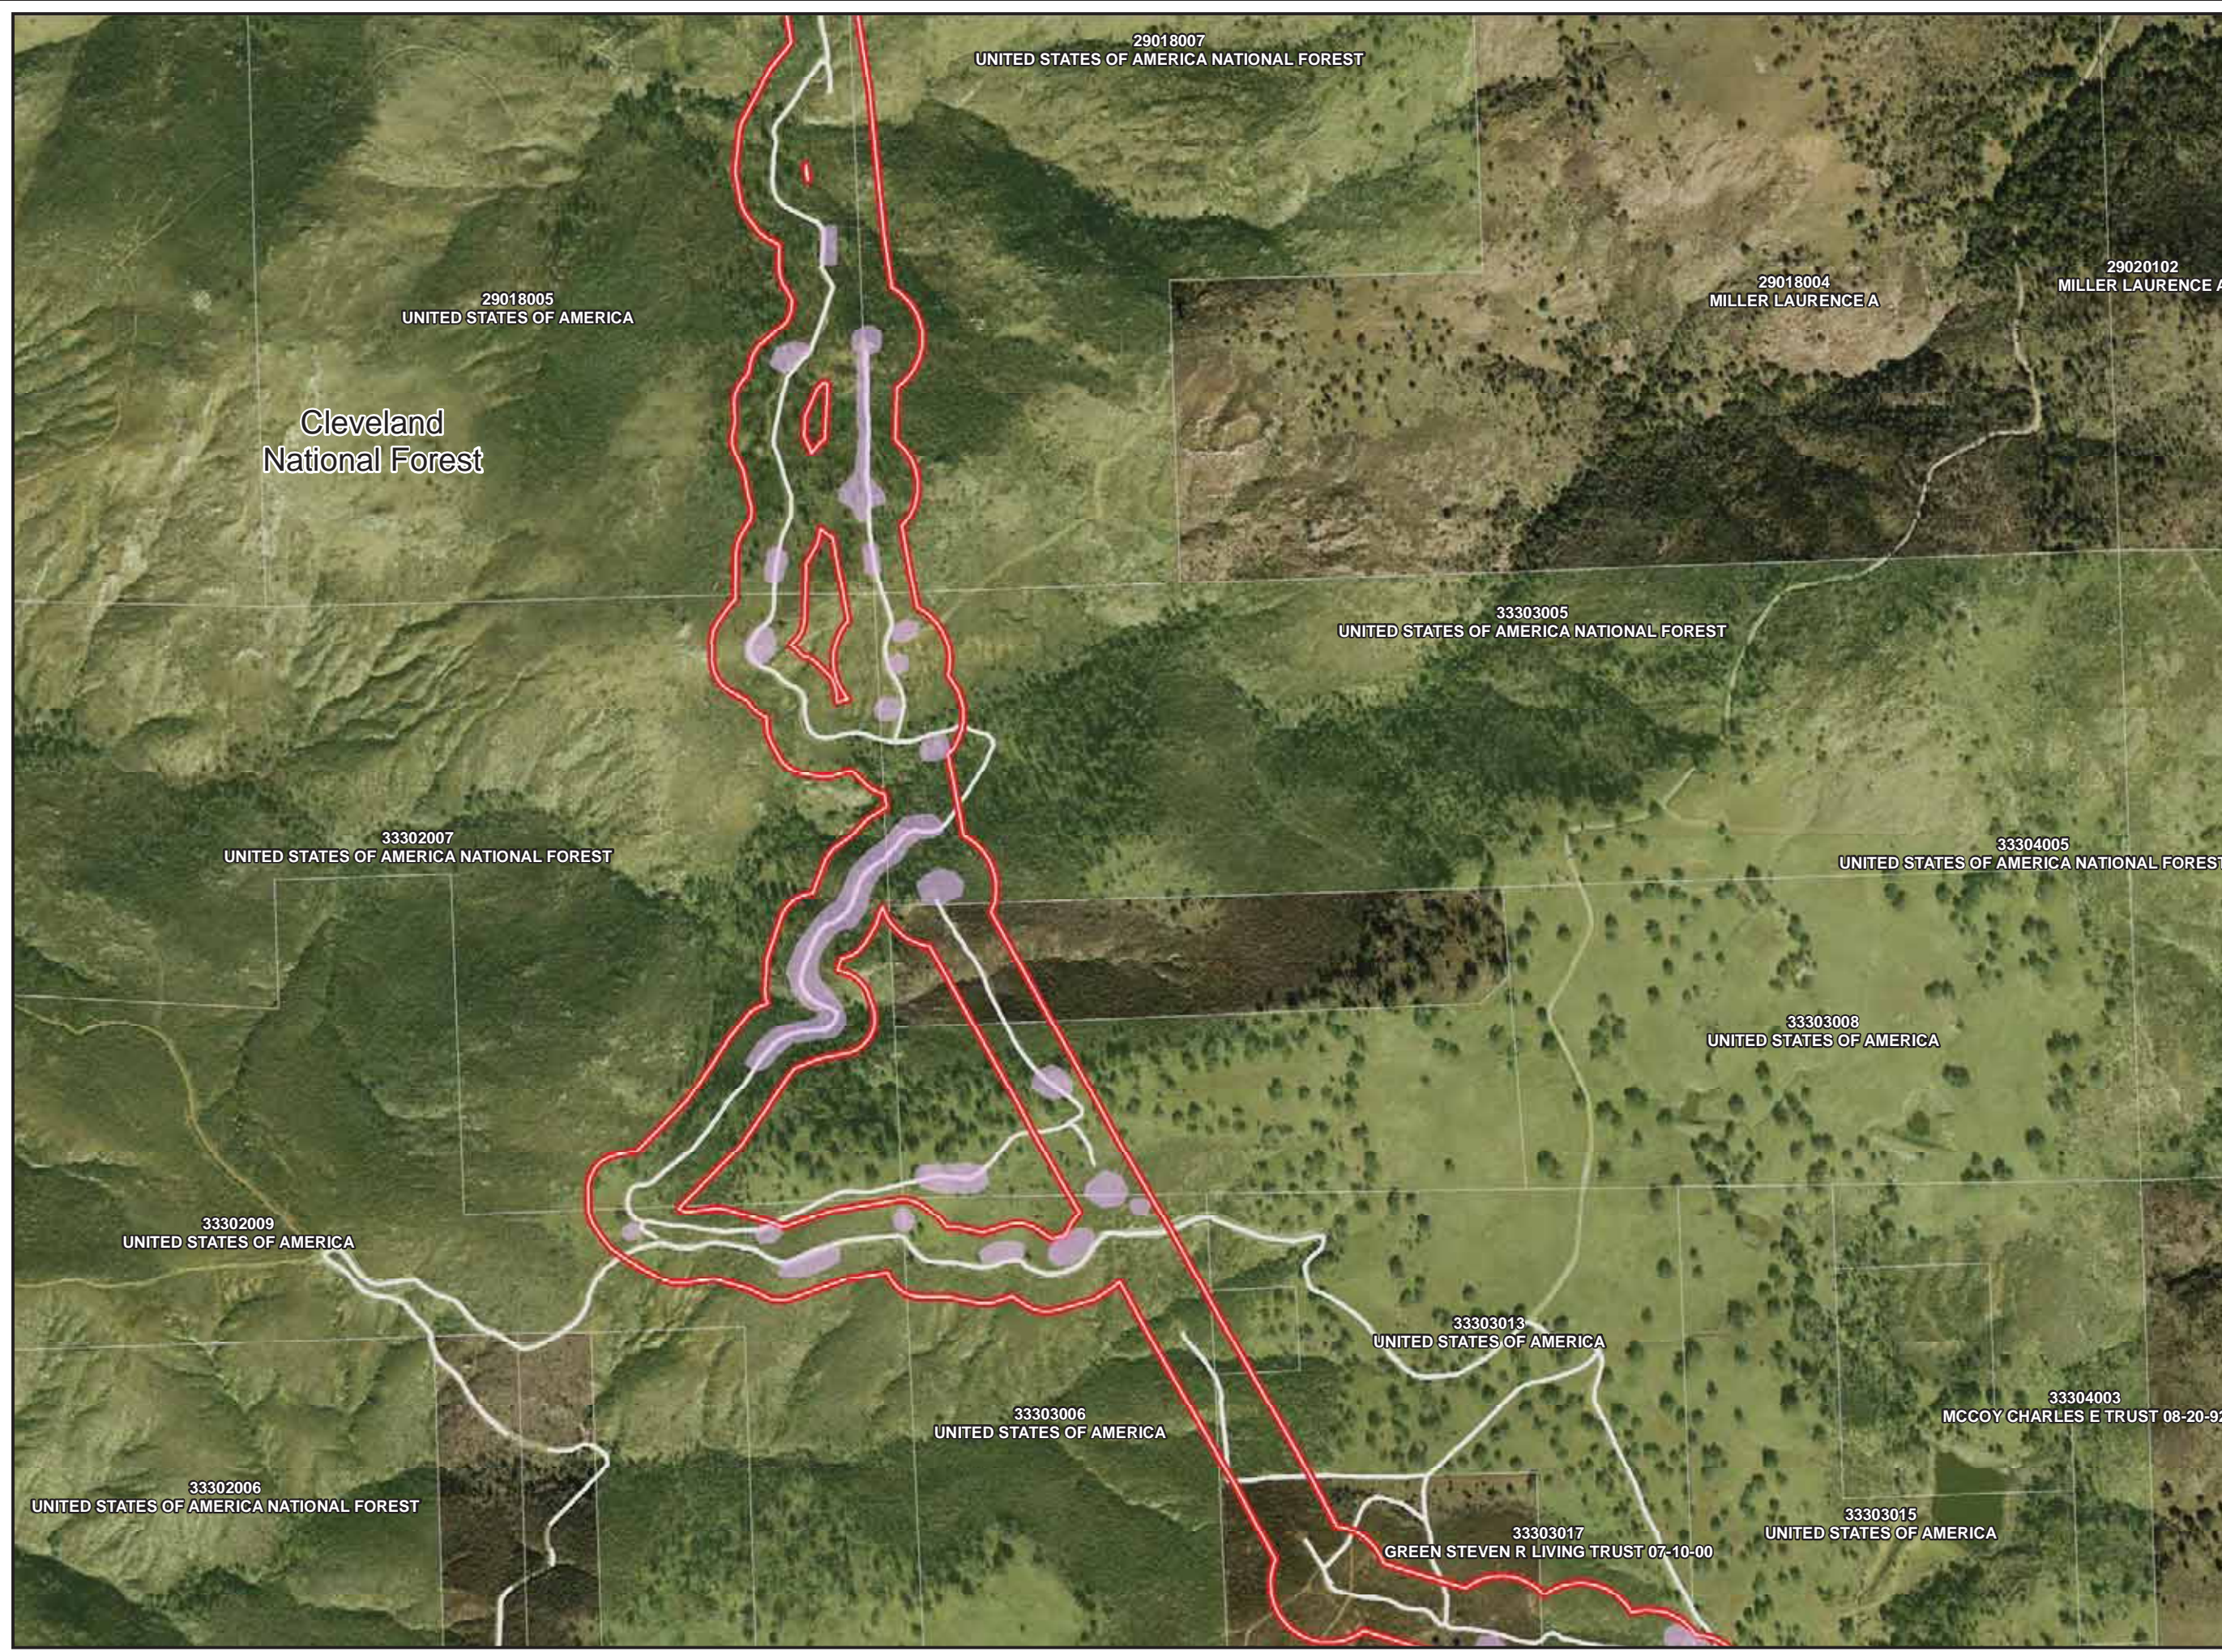

QUINO CHECKERSPOT HOST PLANT LOCATIONS

PAGE: MS-025

Legend

-  Survey Area
-  TCM Access Road
-  USFS Managed Lands
-  Cleveland National Forest
Congressional District Boundary
-  Parcels
-  USFWS Occupied Habitat
-  QCB Host Plant

Legend

-  Survey Area
-  TCM Access Road
-  USFS Managed Lands
-  Cleveland National Forest
Congressional District Boundary
-  Parcels
-  USFWS Occupied Habitat
-  QCB Host Plant

QUINO CHECKERSPOT HOST PLANT LOCATIONS

PAGE: MS-027

Legend

-  Survey Area
-  TCM Access Road
-  USFS Managed Lands
-  Cleveland National Forest
Congressional District Boundary
-  Parcels
-  USFWS Occupied Habitat
-  QCB Host Plant

QUINO CHECKERSPOT HOST PLANT LOCATIONS

PAGE: MS-028

Legend

-  Survey Area
-  TCM Access Road
-  USFS Managed Lands
-  Cleveland National Forest
Congressional District Boundary
-  Parcels
-  USFWS Occupied Habitat
-  QCB Host Plant

QUINO CHECKERSPOT HOST PLANT LOCATIONS