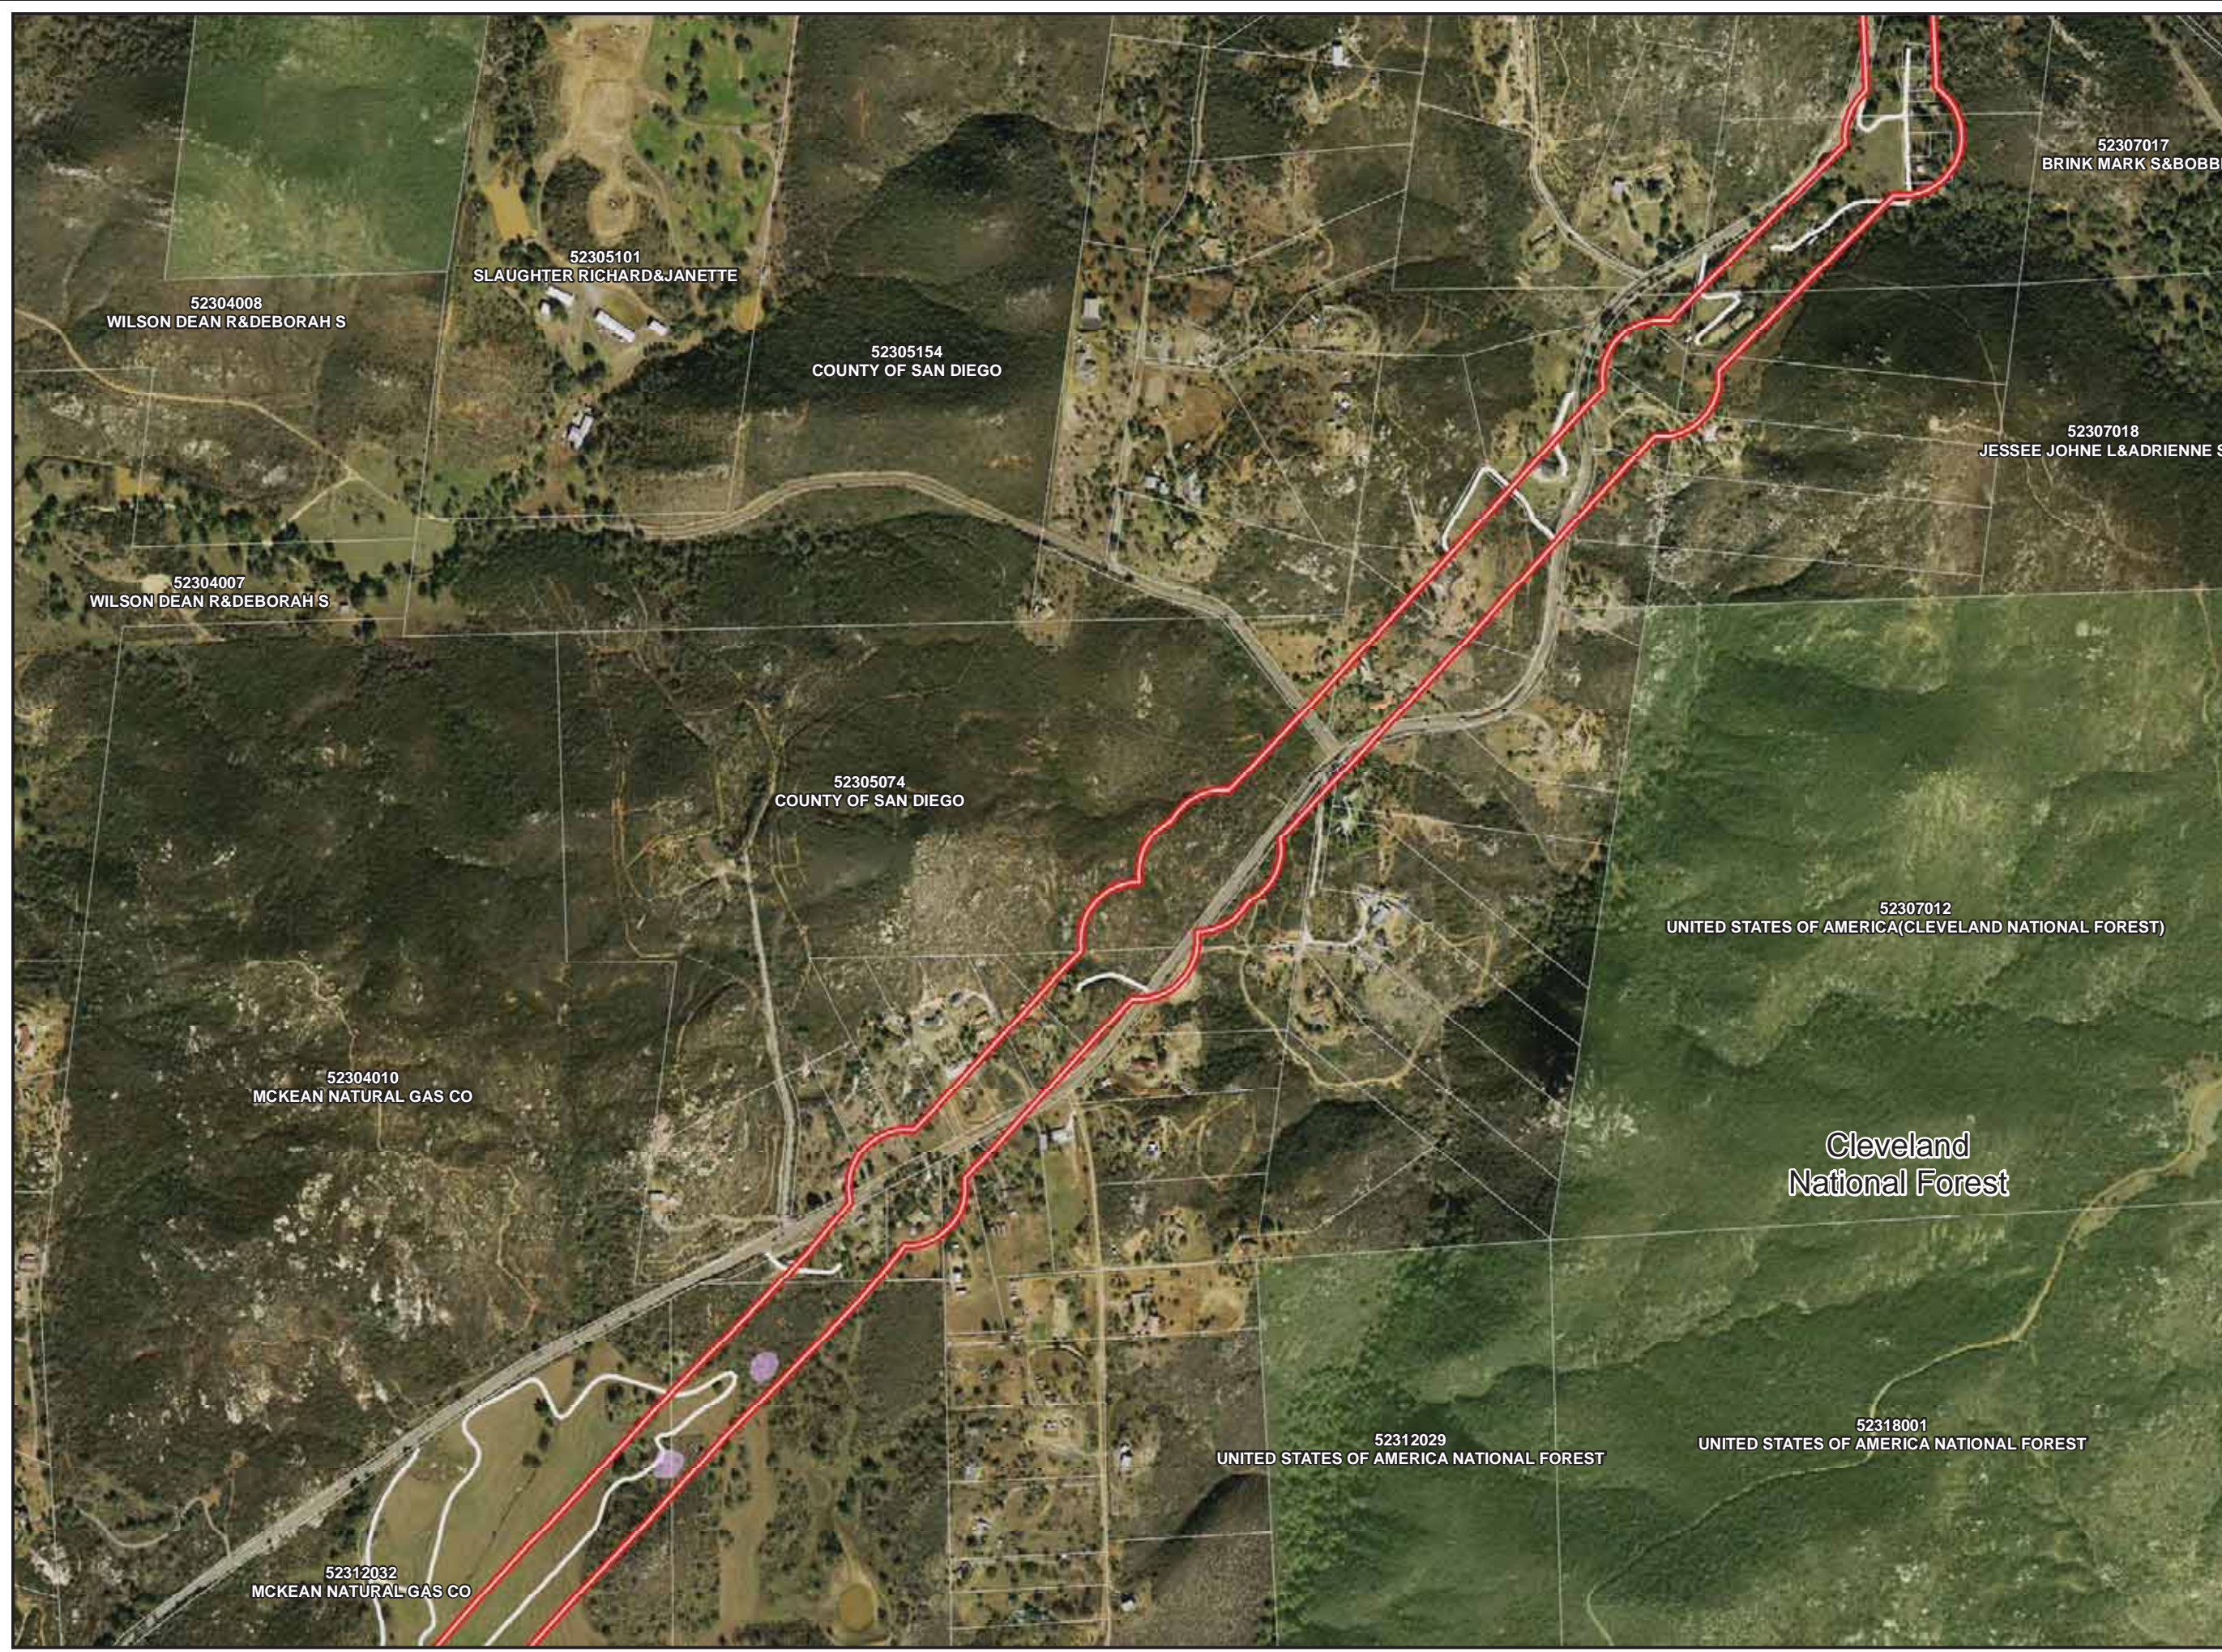

Legend

- Survey Area
- TCM Access Road
- USFS Managed Lands
- Cleveland National Forest Congressional District Boundary
- Parcels
- USFWS Occupied Habitat
- QCB Host Plant

QUINO CHECKERSPOT HOST PLANT LOCATIONS

PAGE: MS-042

Legend

-  Survey Area
-  TCM Access Road
-  USFS Managed Lands
-  Cleveland National Forest
Congressional District Boundary
-  Parcels
-  USFWS Occupied Habitat
-  QCB Host Plant

QUINO CHECKERSPOT HOST PLANT LOCATIONS