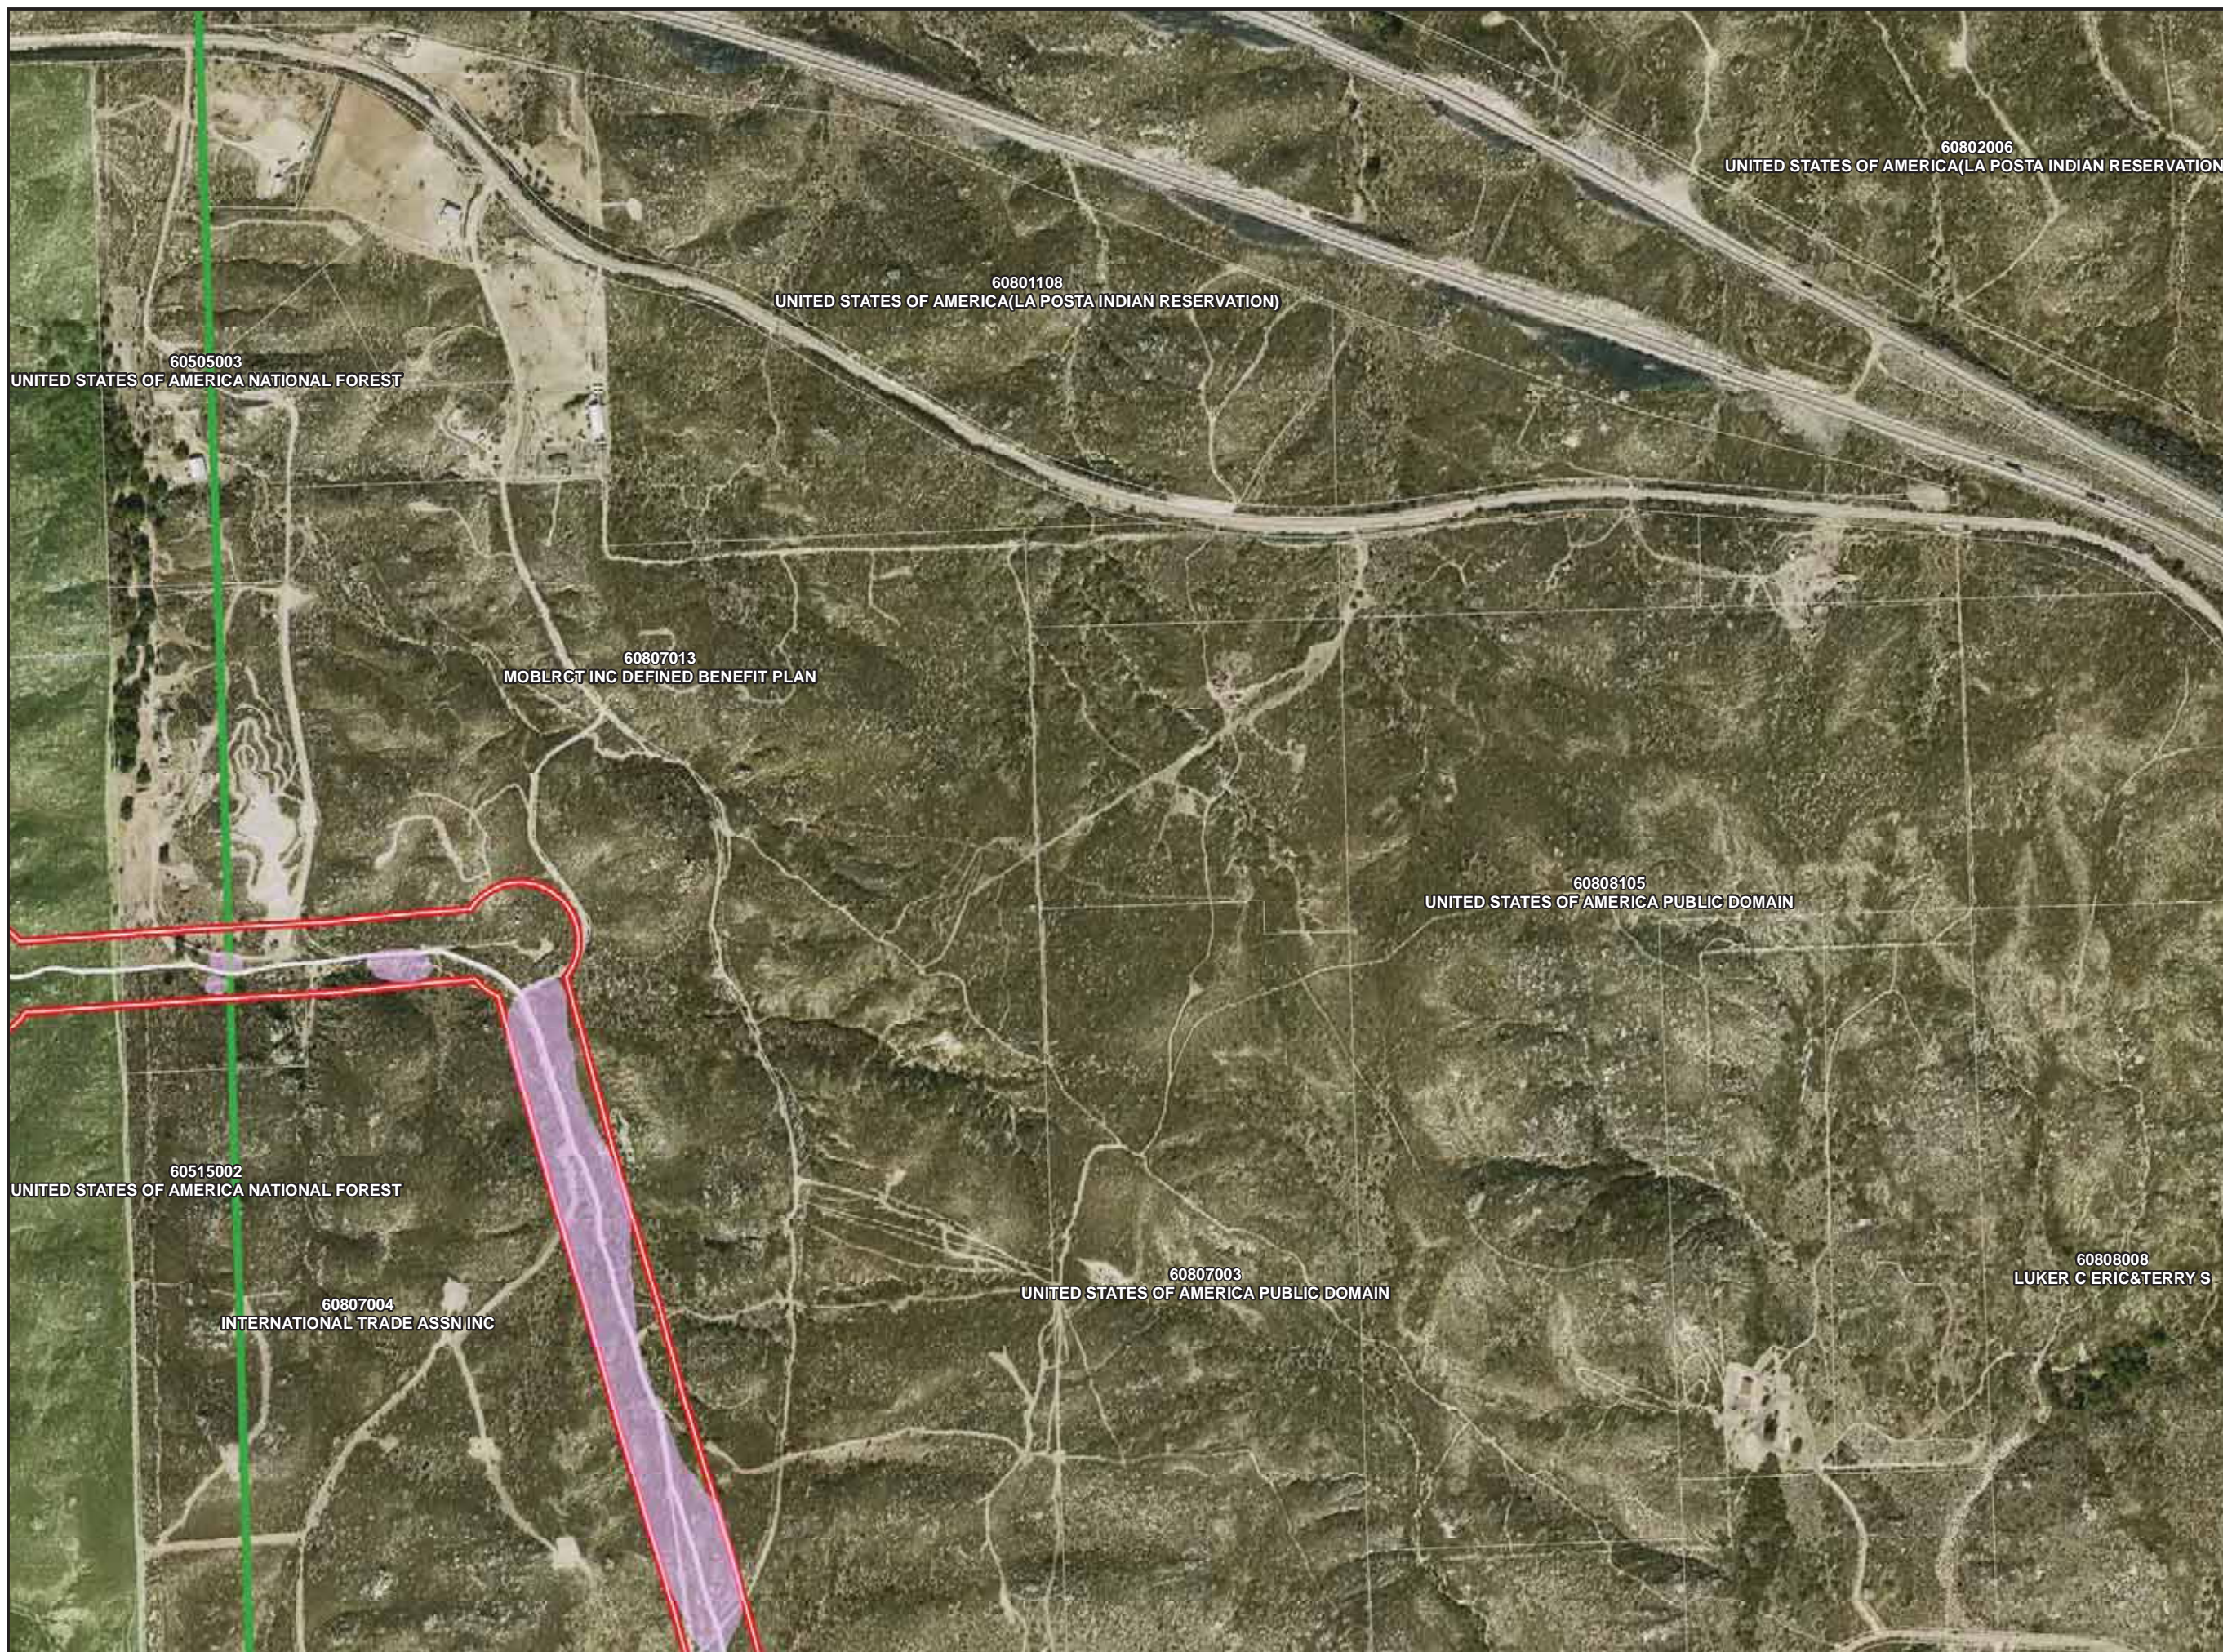

QUINO CHECKERSPOT HOST PLANT LOCATIONS

PAGE: MS-071

Legend

- Survey Area
- TCM Access Road
- USFS Managed Lands
- Cleveland National Forest Congressional District Boundary
- Parcels
- USFWS Occupied Habitat
- QCB Host Plant