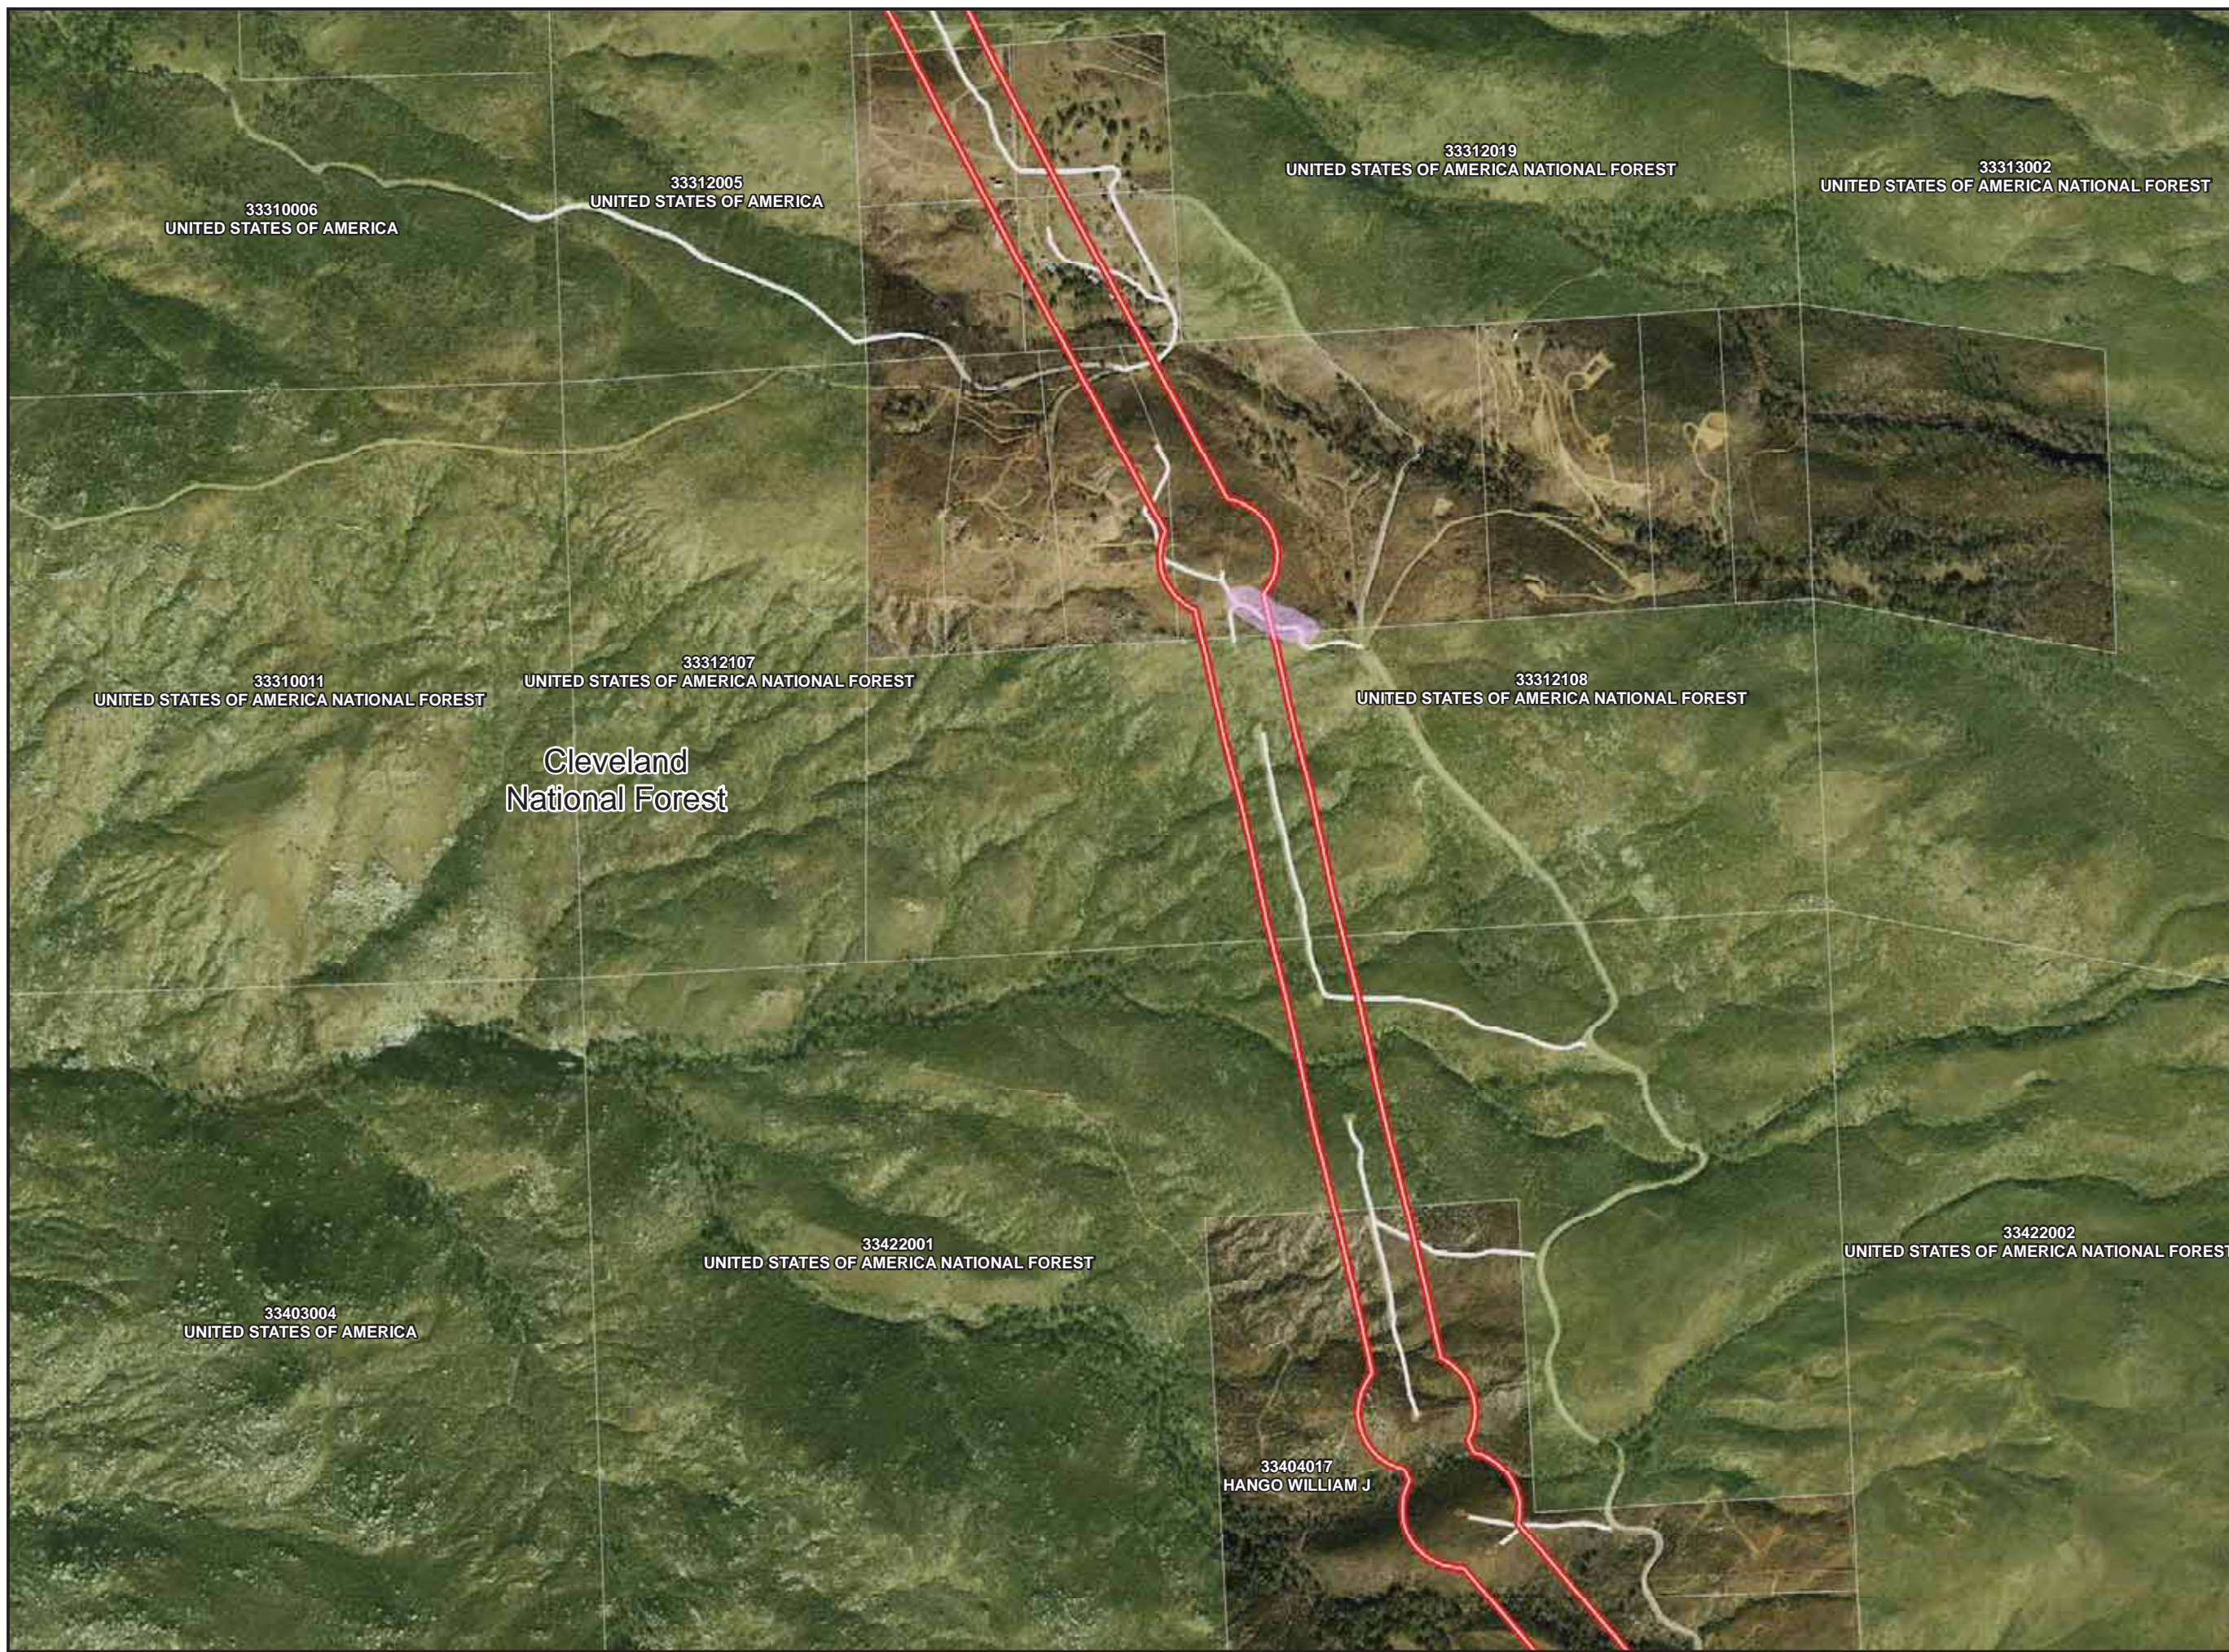

Legend

-  Survey Area
-  TCM Access Road
-  USFS Managed Lands
-  Cleveland National Forest
Congressional District Boundary
-  Parcels
-  USFWS Occupied Habitat
-  QCB Host Plant

QUINO CHECKERSPOT HOST PLANT LOCATIONS

PAGE: MS-027

Legend

-  Survey Area
-  TCM Access Road
-  USFS Managed Lands
-  Cleveland National Forest
Congressional District Boundary
-  Parcels
-  USFWS Occupied Habitat
-  QCB Host Plant

QUINO CHECKERSPOT HOST PLANT LOCATIONS

PAGE: MS-028

Legend

-  Survey Area
-  TCM Access Road
-  USFS Managed Lands
-  Cleveland National Forest
Congressional District Boundary
-  Parcels
-  USFWS Occupied Habitat
-  QCB Host Plant

QUINO CHECKERSPOT HOST PLANT LOCATIONS

PAGE: MS-029

Legend

- Survey Area
- TCM Access Road
- USFS Managed Lands
- Cleveland National Forest Congressional District Boundary
- Parcels
- USFWS Occupied Habitat
- QCB Host Plant

QUINO CHECKERSPOT HOST PLANT LOCATIONS