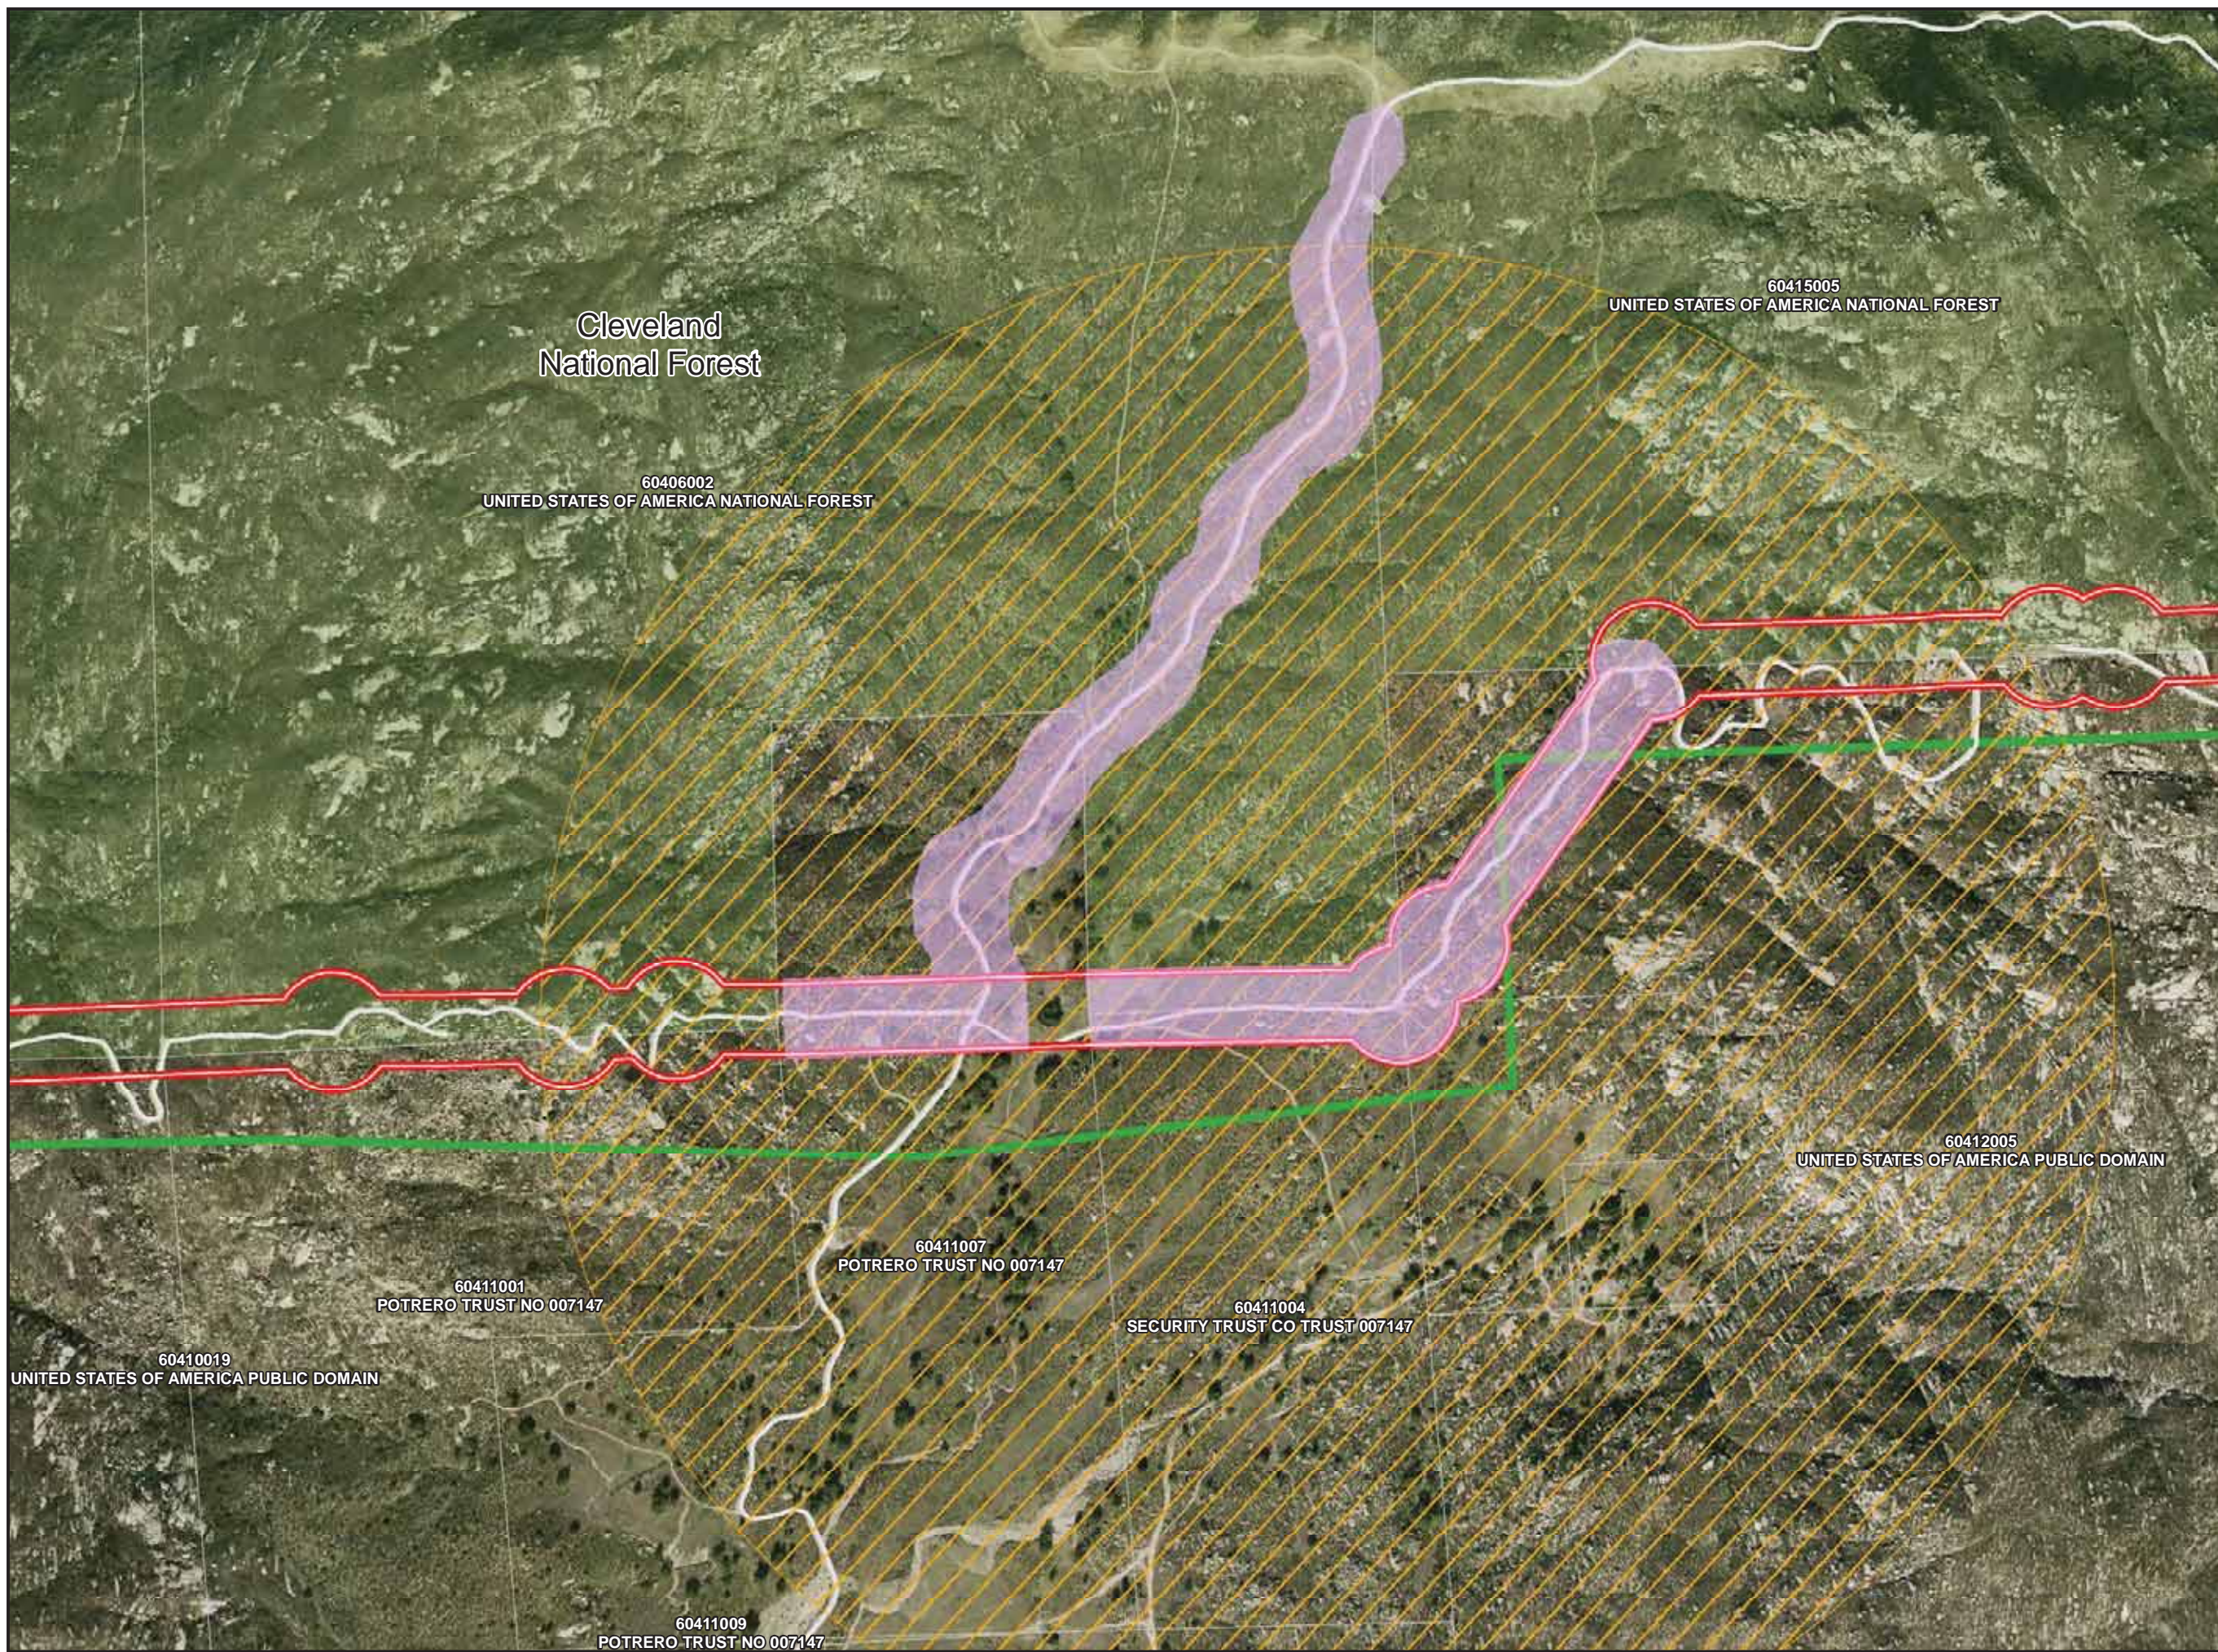

PAGE: MS-057

Legend

-  Survey Area
-  TCM Access Road
-  USFS Managed Lands
-  Cleveland National Forest
Congressional District Boundary
-  Parcels
-  USFWS Occupied Habitat
-  QCB Host Plant

QUINO CHECKERSPOT HOST PLANT LOCATIONS

PAGE: MS-058

Legend

-  Survey Area
-  TCM Access Road
-  USFS Managed Lands
-  Cleveland National Forest
Congressional District Boundary
-  Parcels
-  USFWS Occupied Habitat
-  QCB Host Plant

Legend

- Survey Area
- TCM Access Road
- USFS Managed Lands
- Cleveland National Forest Congressional District Boundary
- Parcels
- USFWS Occupied Habitat
- QCB Host Plant

QUINO CHECKERSPOT HOST PLANT LOCATIONS

PAGE: MS-061

Legend

-  Survey Area
-  TCM Access Road
-  USFS Managed Lands
-  Cleveland National Forest
Congressional District Boundary
-  Parcels
-  USFWS Occupied Habitat
-  QCB Host Plant