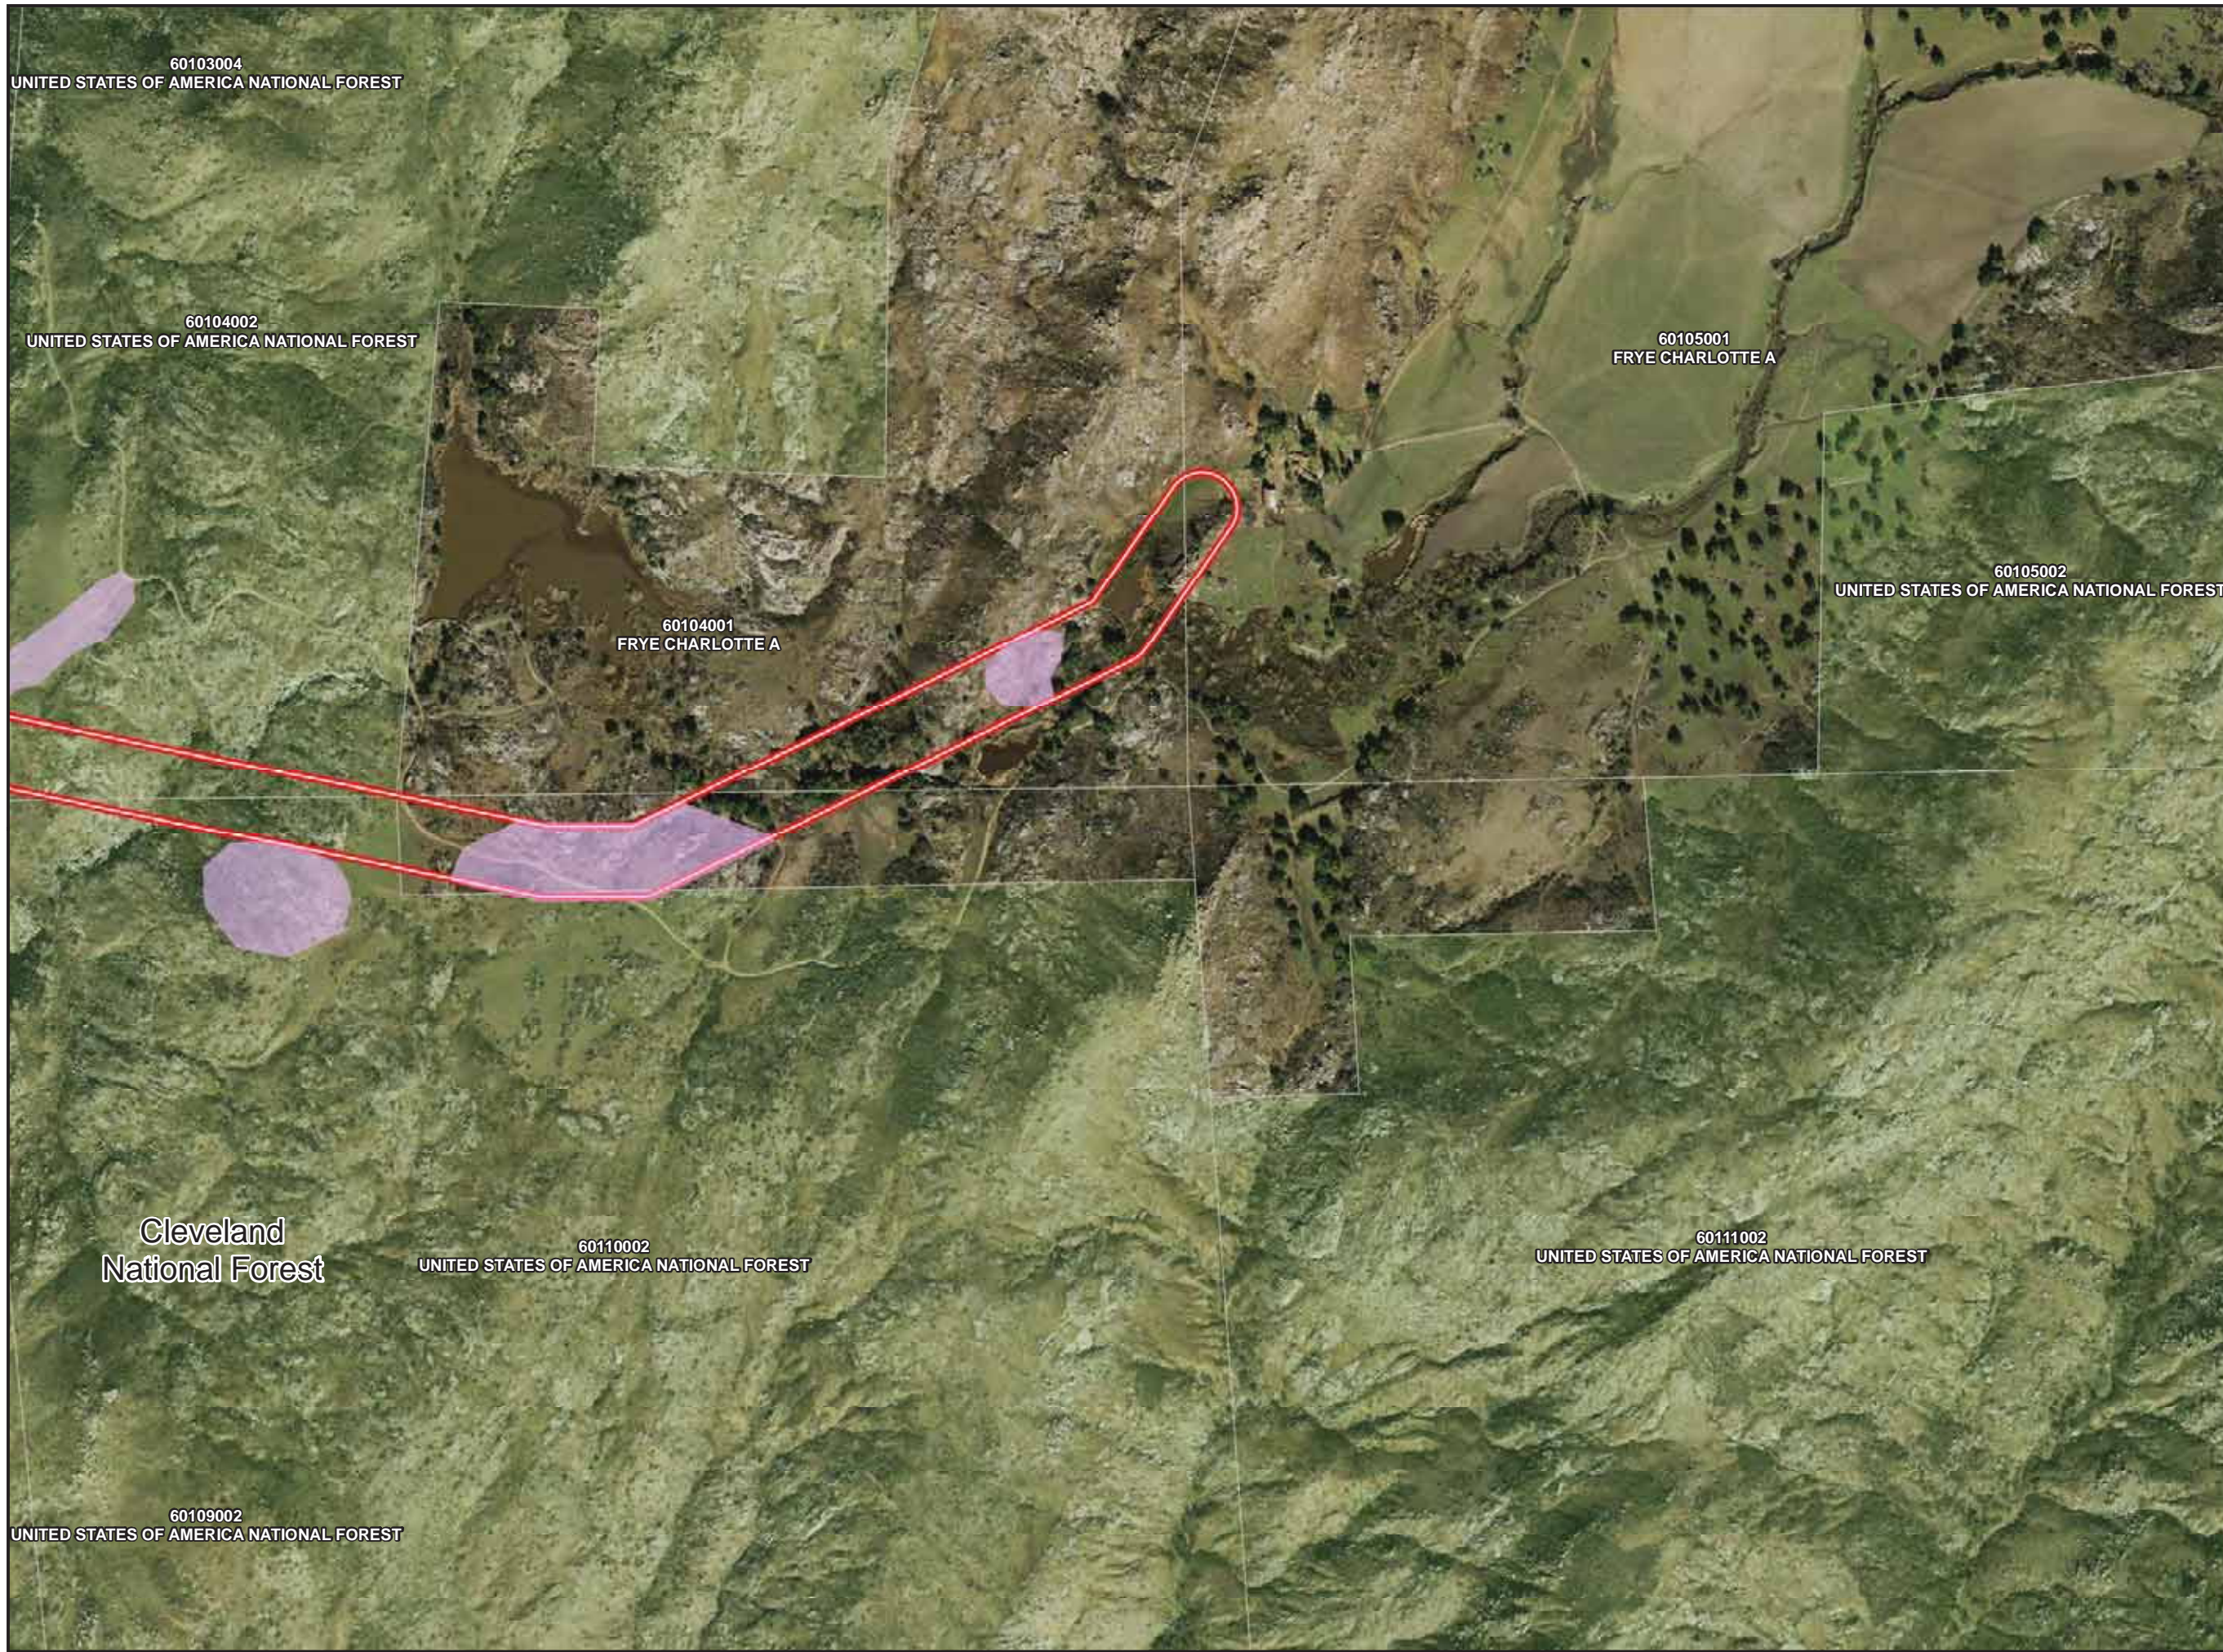

60106002
UNITED STATES OF AMERICA NATIONAL FOREST

**QUINO CHECKERSPOT
HOST PLANT LOCATIONS**

PAGE: MS-052

Legend

-  Survey Area
-  TCM Access Road
-  USFS Managed Lands
-  Cleveland National Forest
Congressional District Boundary
-  Parcels
-  USFWS Occupied Habitat
-  QCB Host Plant

QUINO CHECKERSPOT HOST PLANT LOCATIONS

PAGE: MS-053

Legend

-  Survey Area
-  TCM Access Road
-  USFS Managed Lands
-  Cleveland National Forest
Congressional District Boundary
-  Parcels
-  USFWS Occupied Habitat
-  QCB Host Plant