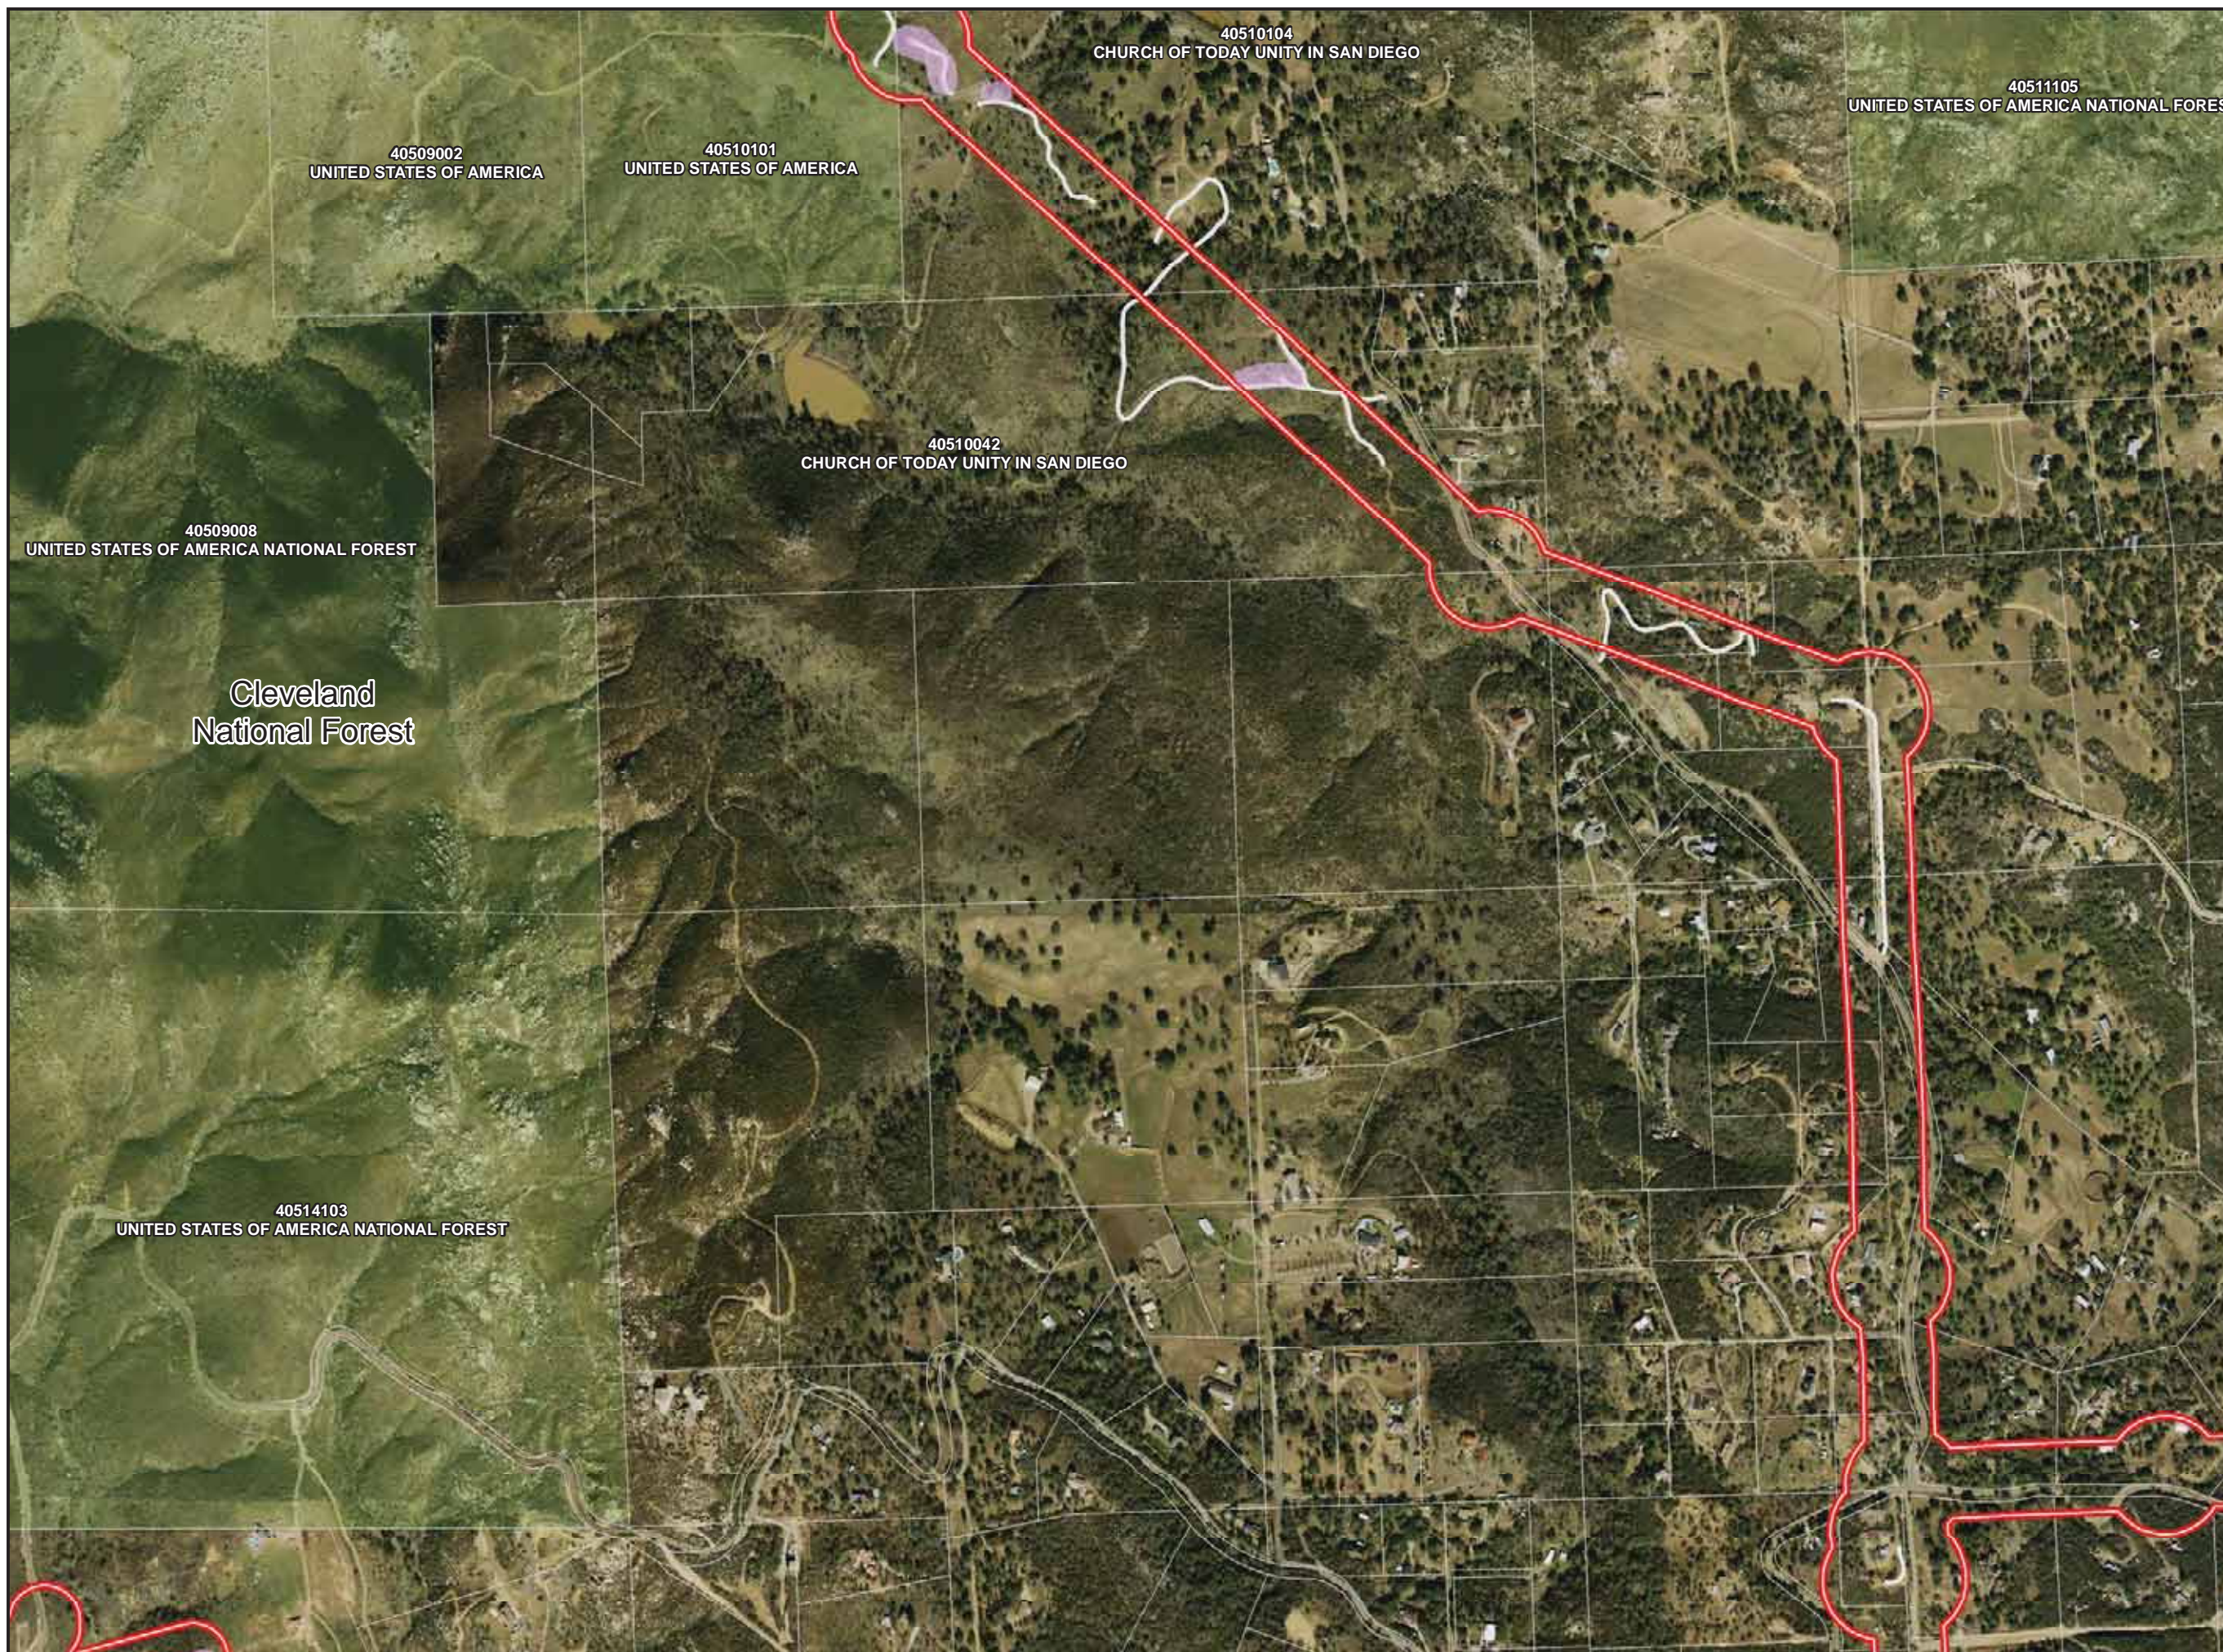

33416006
PHOENIX HOUSES OF CALIFORNIA INC

33414003
BARI INVESTMENTS L P

40504008
ISHAQUE INVESTMENTS LP

QUINO CHECKERSPOT HOST PLANT LOCATIONS

PAGE: MS-035

Legend

-  Survey Area
-  TCM Access Road
-  USFS Managed Lands
-  Cleveland National Forest
Congressional District Boundary
-  Parcels
-  USFWS Occupied Habitat
-  QCB Host Plant

QUINO CHECKERSPOT HOST PLANT LOCATIONS

PAGE: MS-036

Legend

-  Survey Area
-  TCM Access Road
-  USFS Managed Lands
-  Cleveland National Forest
Congressional District Boundary
-  Parcels
-  USFWS Occupied Habitat
-  QCB Host Plant