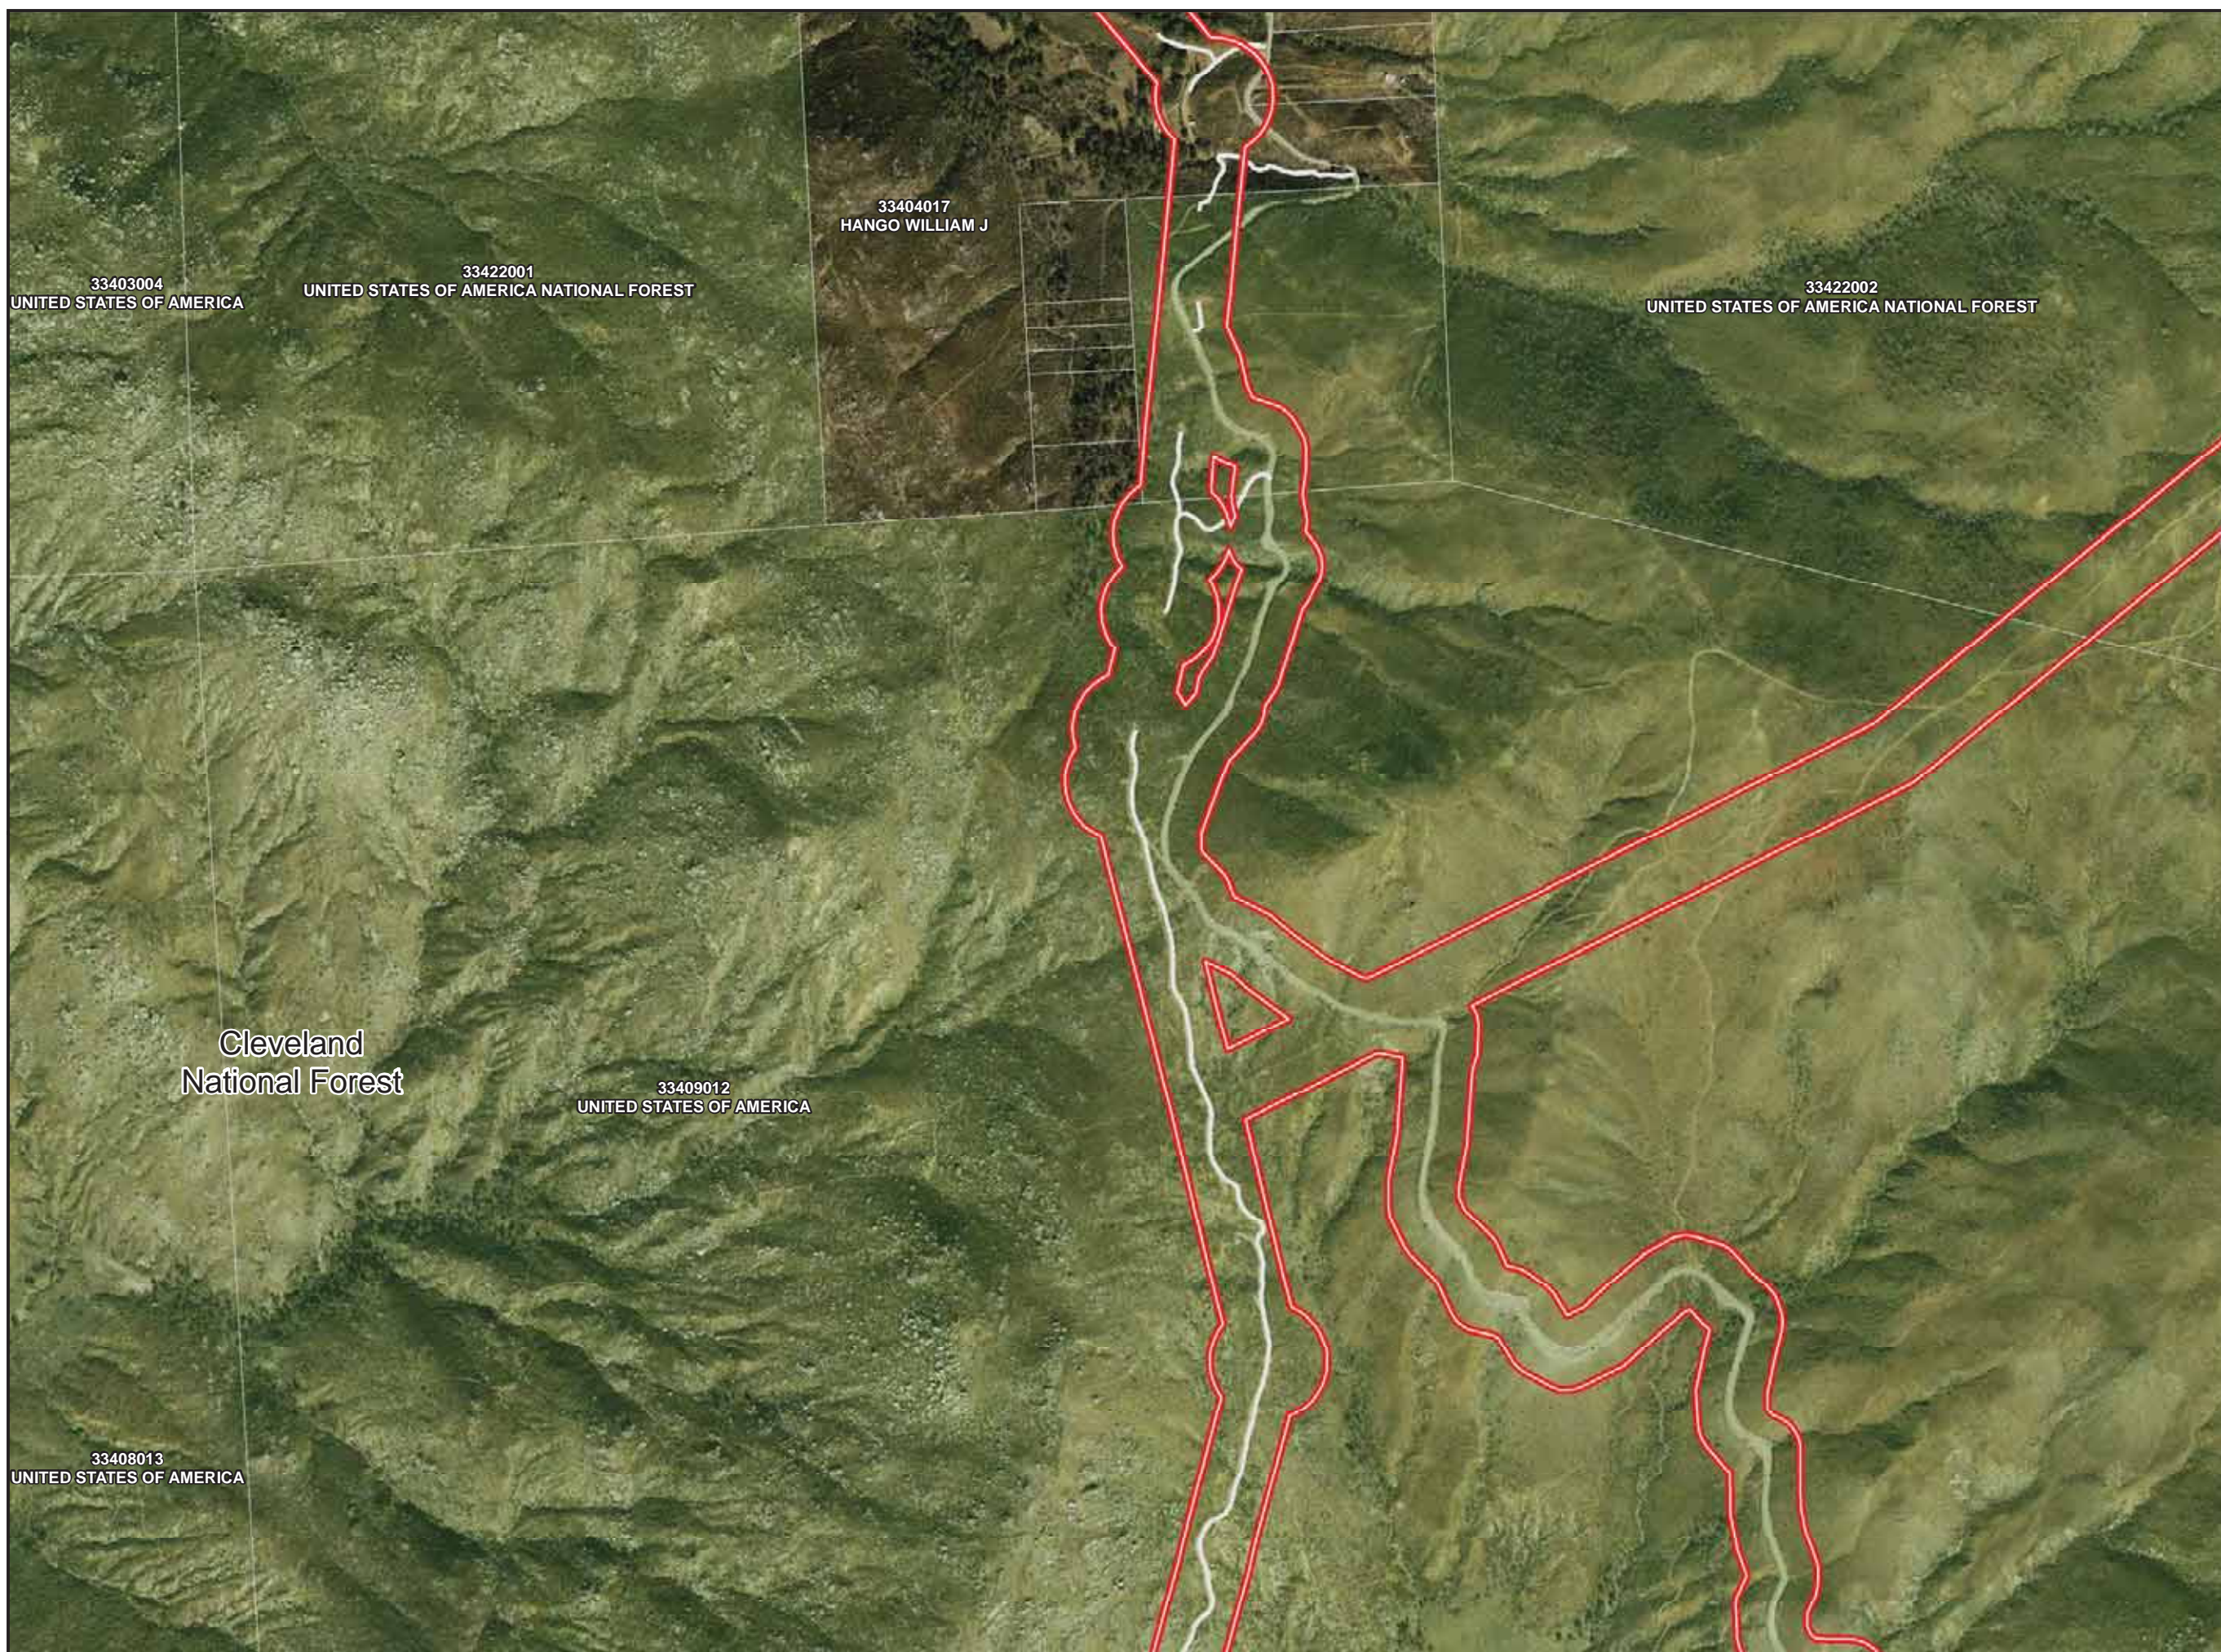

PAGE: MS-027

Legend

-  Survey Area
-  TCM Access Road
-  USFS Managed Lands
-  Cleveland National Forest
Congressional District Boundary
-  Parcels
-  USFWS Occupied Habitat
-  QCB Host Plant

QUINO CHECKERSPOT HOST PLANT LOCATIONS

PAGE: MS-028

Legend

-  Survey Area
-  TCM Access Road
-  USFS Managed Lands
-  Cleveland National Forest
Congressional District Boundary
-  Parcels
-  USFWS Occupied Habitat
-  QCB Host Plant

QUINO CHECKERSPOT HOST PLANT LOCATIONS

PAGE: MS-029

Legend

- Survey Area
- TCM Access Road
- USFS Managed Lands
- Cleveland National Forest Congressional District Boundary
- Parcels
- USFWS Occupied Habitat
- QCB Host Plant

QUINO CHECKERSPOT HOST PLANT LOCATIONS

PAGE: MS-030

Legend

-  Survey Area
-  TCM Access Road
-  USFS Managed Lands
-  Cleveland National Forest
Congressional District Boundary
-  Parcels
-  USFWS Occupied Habitat
-  QCB Host Plant

Legend

-  Survey Area
-  TCM Access Road
-  USFS Managed Lands
-  Cleveland National Forest
Congressional District Boundary
-  Parcels
-  USFWS Occupied Habitat
-  QCB Host Plant