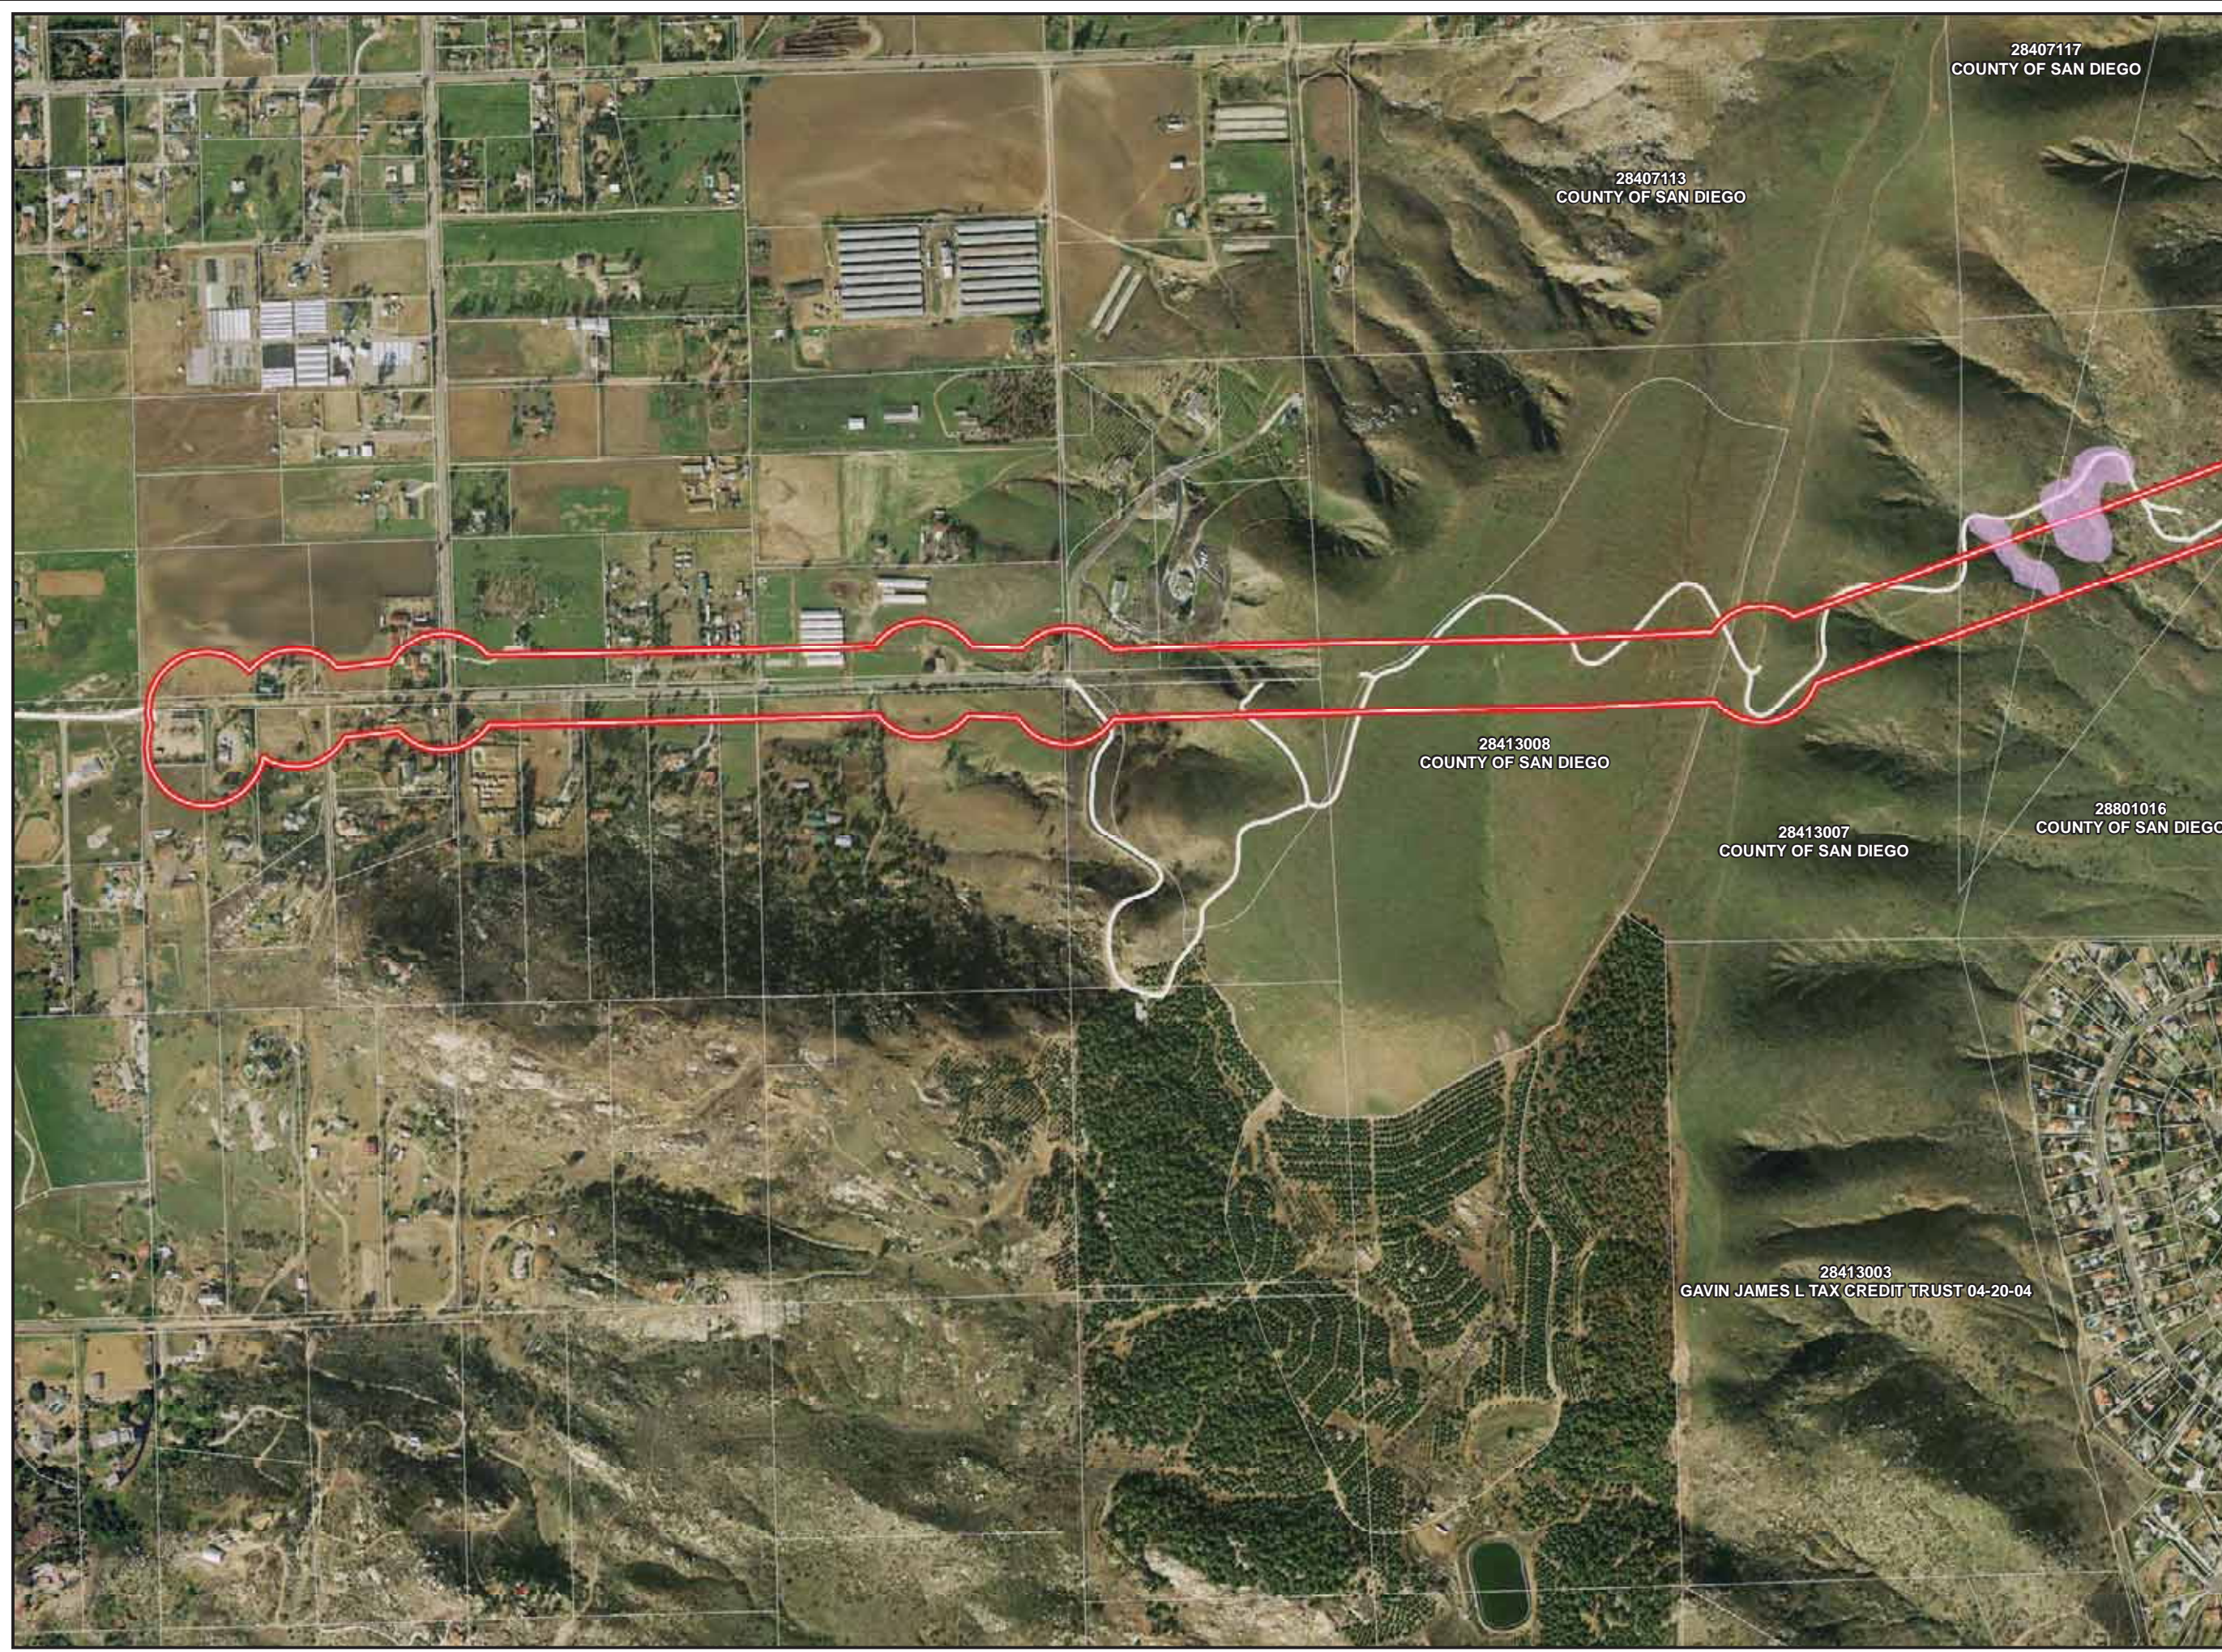

Legend

-  Survey Area
-  TCM Access Road
-  USFS Managed Lands
-  Cleveland National Forest
Congressional District Boundary
-  Parcels
-  USFWS Occupied Habitat
-  QCB Host Plant

13616041
VISTA IRRIGATION DISTRICT

13709035
VISTA IRRIGATION DISTRICT

19308030
VISTA IRRIGATION DISTRICT

QUINO CHECKERSPOT HOST PLANT LOCATIONS

PAGE: MS-013

Legend

-  Survey Area
-  TCM Access Road
-  USFS Managed Lands
-  Cleveland National Forest
Congressional District Boundary
-  Parcels
-  USFWS Occupied Habitat
-  QCB Host Plant

QUINO CHECKERSPOT HOST PLANT LOCATIONS

PAGE: MS-025

Legend

-  Survey Area
-  TCM Access Road
-  USFS Managed Lands
-  Cleveland National Forest
Congressional District Boundary
-  Parcels
-  USFWS Occupied Habitat
-  QCB Host Plant

Legend

-  Survey Area
-  TCM Access Road
-  USFS Managed Lands
-  Cleveland National Forest
Congressional District Boundary
-  Parcels
-  USFWS Occupied Habitat
-  QCB Host Plant

QUINO CHECKERSPOT HOST PLANT LOCATIONS