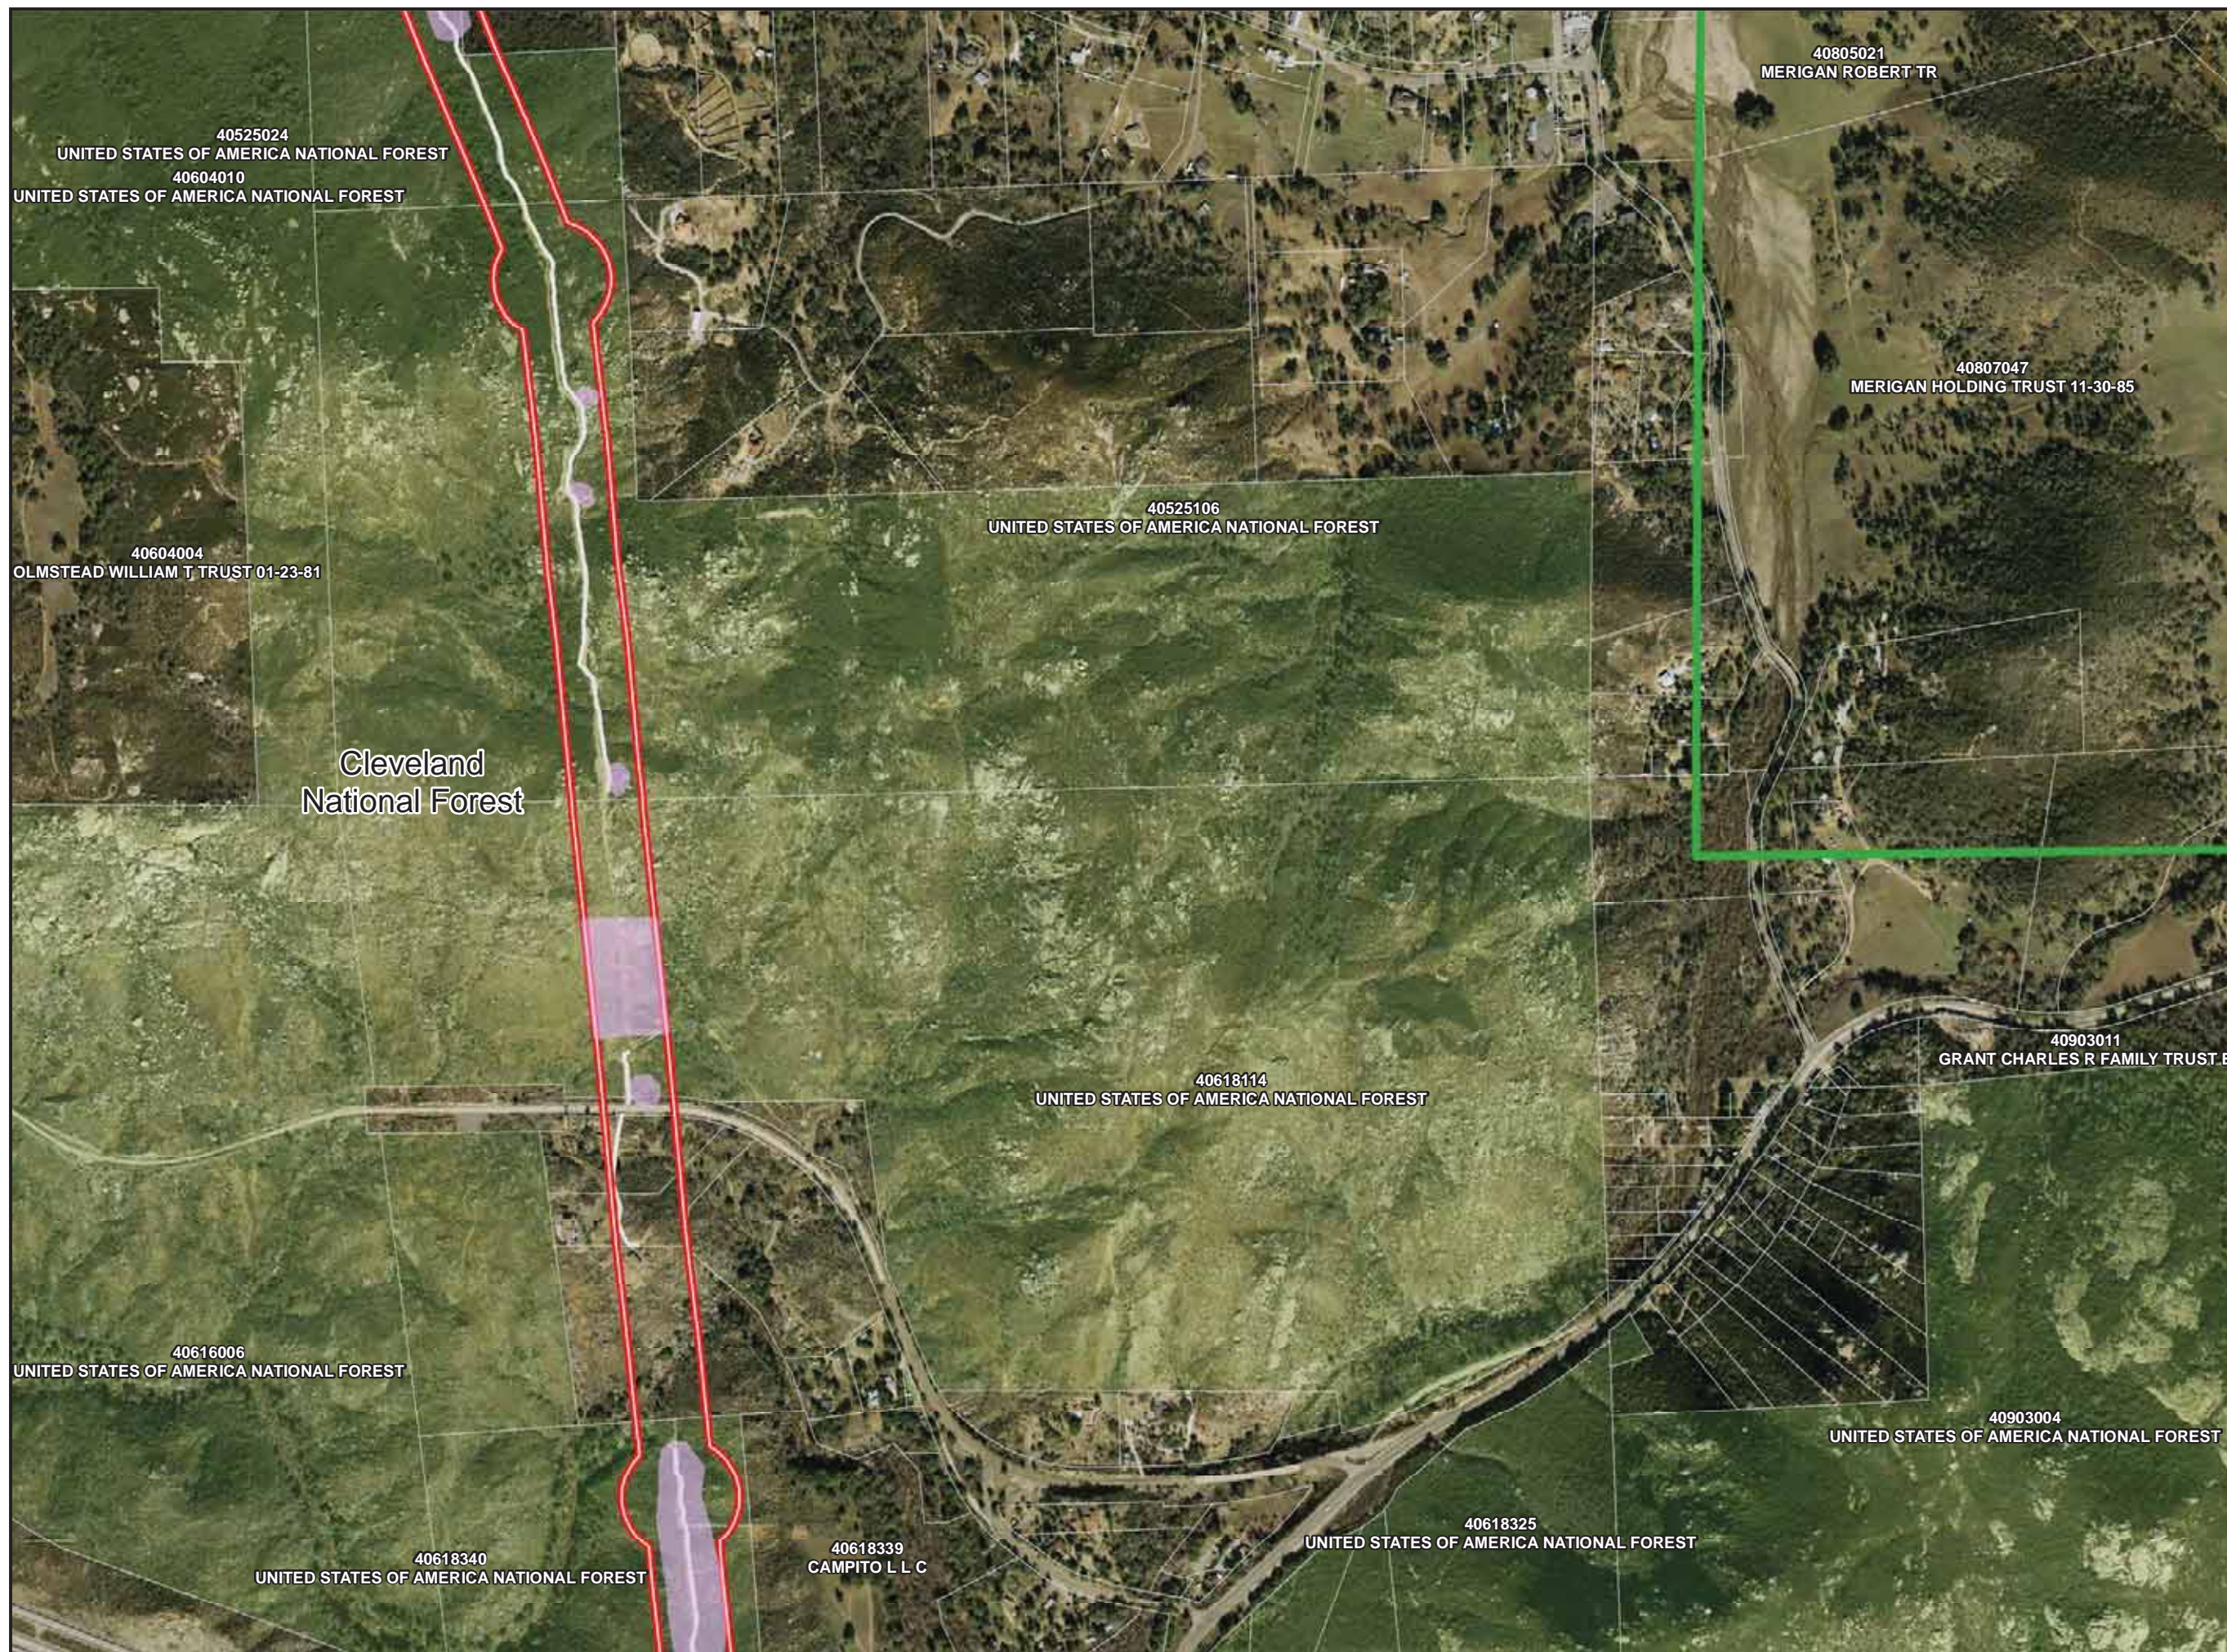

QUINO CHECKERSPOT HOST PLANT LOCATIONS

PAGE: MS-036

Legend

-  Survey Area
-  TCM Access Road
-  USFS Managed Lands
-  Cleveland National Forest
Congressional District Boundary
-  Parcels
-  USFWS Occupied Habitat
-  QCB Host Plant

Legend

-  Survey Area
-  TCM Access Road
-  USFS Managed Lands
-  Cleveland National Forest
Congressional District Boundary
-  Parcels
-  USFWS Occupied Habitat
-  QCB Host Plant

Legend

-  Survey Area
-  TCM Access Road
-  USFS Managed Lands
-  Cleveland National Forest
Congressional District Boundary
-  Parcels
-  USFWS Occupied Habitat
-  QCB Host Plant

Legend

- Survey Area
- TCM Access Road
- USFS Managed Lands
- Cleveland National Forest Congressional District Boundary
- Parcels
- USFWS Occupied Habitat
- QCB Host Plant

QUINO CHECKERSPOT HOST PLANT LOCATIONS