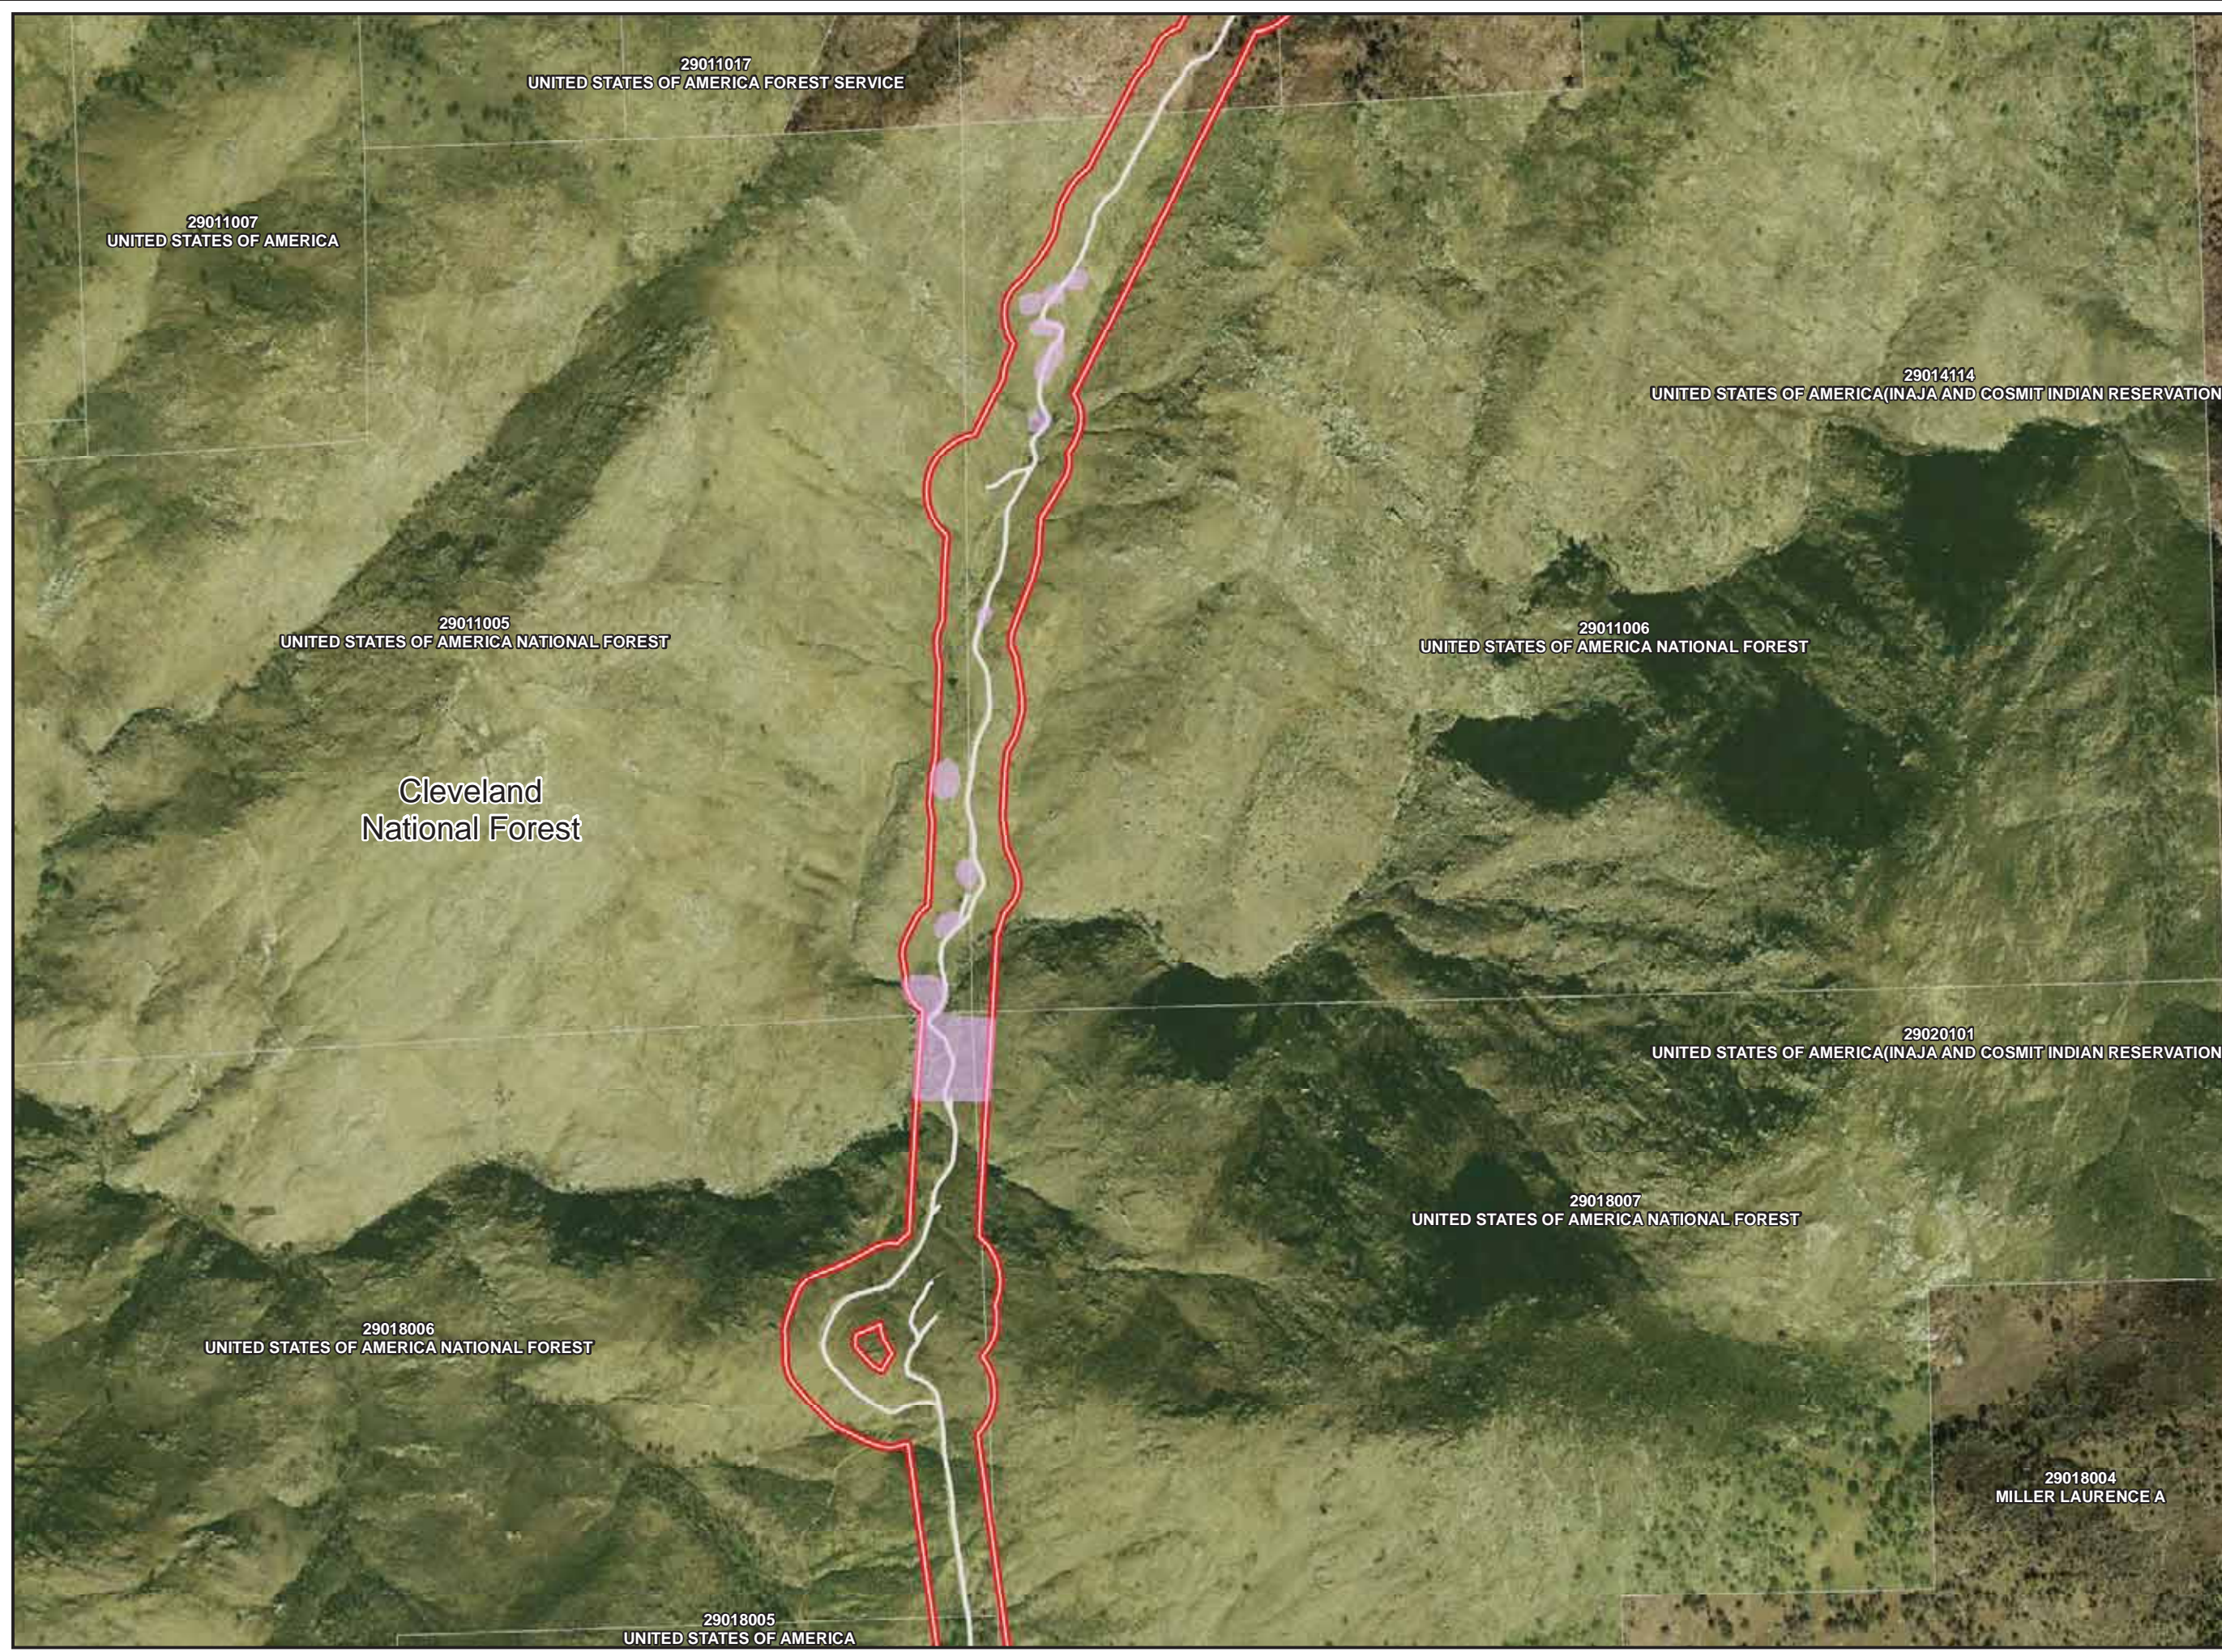

13709035
VISTA IRRIGATION DISTRICT

19308030
VISTA IRRIGATION DISTRICT

QUINO CHECKERSPOT HOST PLANT LOCATIONS

PAGE: MS-013

Legend

-  Survey Area
-  TCM Access Road
-  USFS Managed Lands
-  Cleveland National Forest
Congressional District Boundary
-  Parcels
-  USFWS Occupied Habitat
-  QCB Host Plant

QUINO CHECKERSPOT HOST PLANT LOCATIONS

PAGE: MS-025

Legend

-  Survey Area
-  TCM Access Road
-  USFS Managed Lands
-  Cleveland National Forest
Congressional District Boundary
-  Parcels
-  USFWS Occupied Habitat
-  QCB Host Plant

Legend

-  Survey Area
-  TCM Access Road
-  USFS Managed Lands
-  Cleveland National Forest
Congressional District Boundary
-  Parcels
-  USFWS Occupied Habitat
-  QCB Host Plant

QUINO CHECKERSPOT HOST PLANT LOCATIONS

PAGE: MS-027

Legend

-  Survey Area
-  TCM Access Road
-  USFS Managed Lands
-  Cleveland National Forest
Congressional District Boundary
-  Parcels
-  USFWS Occupied Habitat
-  QCB Host Plant

QUINO CHECKERSPOT HOST PLANT LOCATIONS