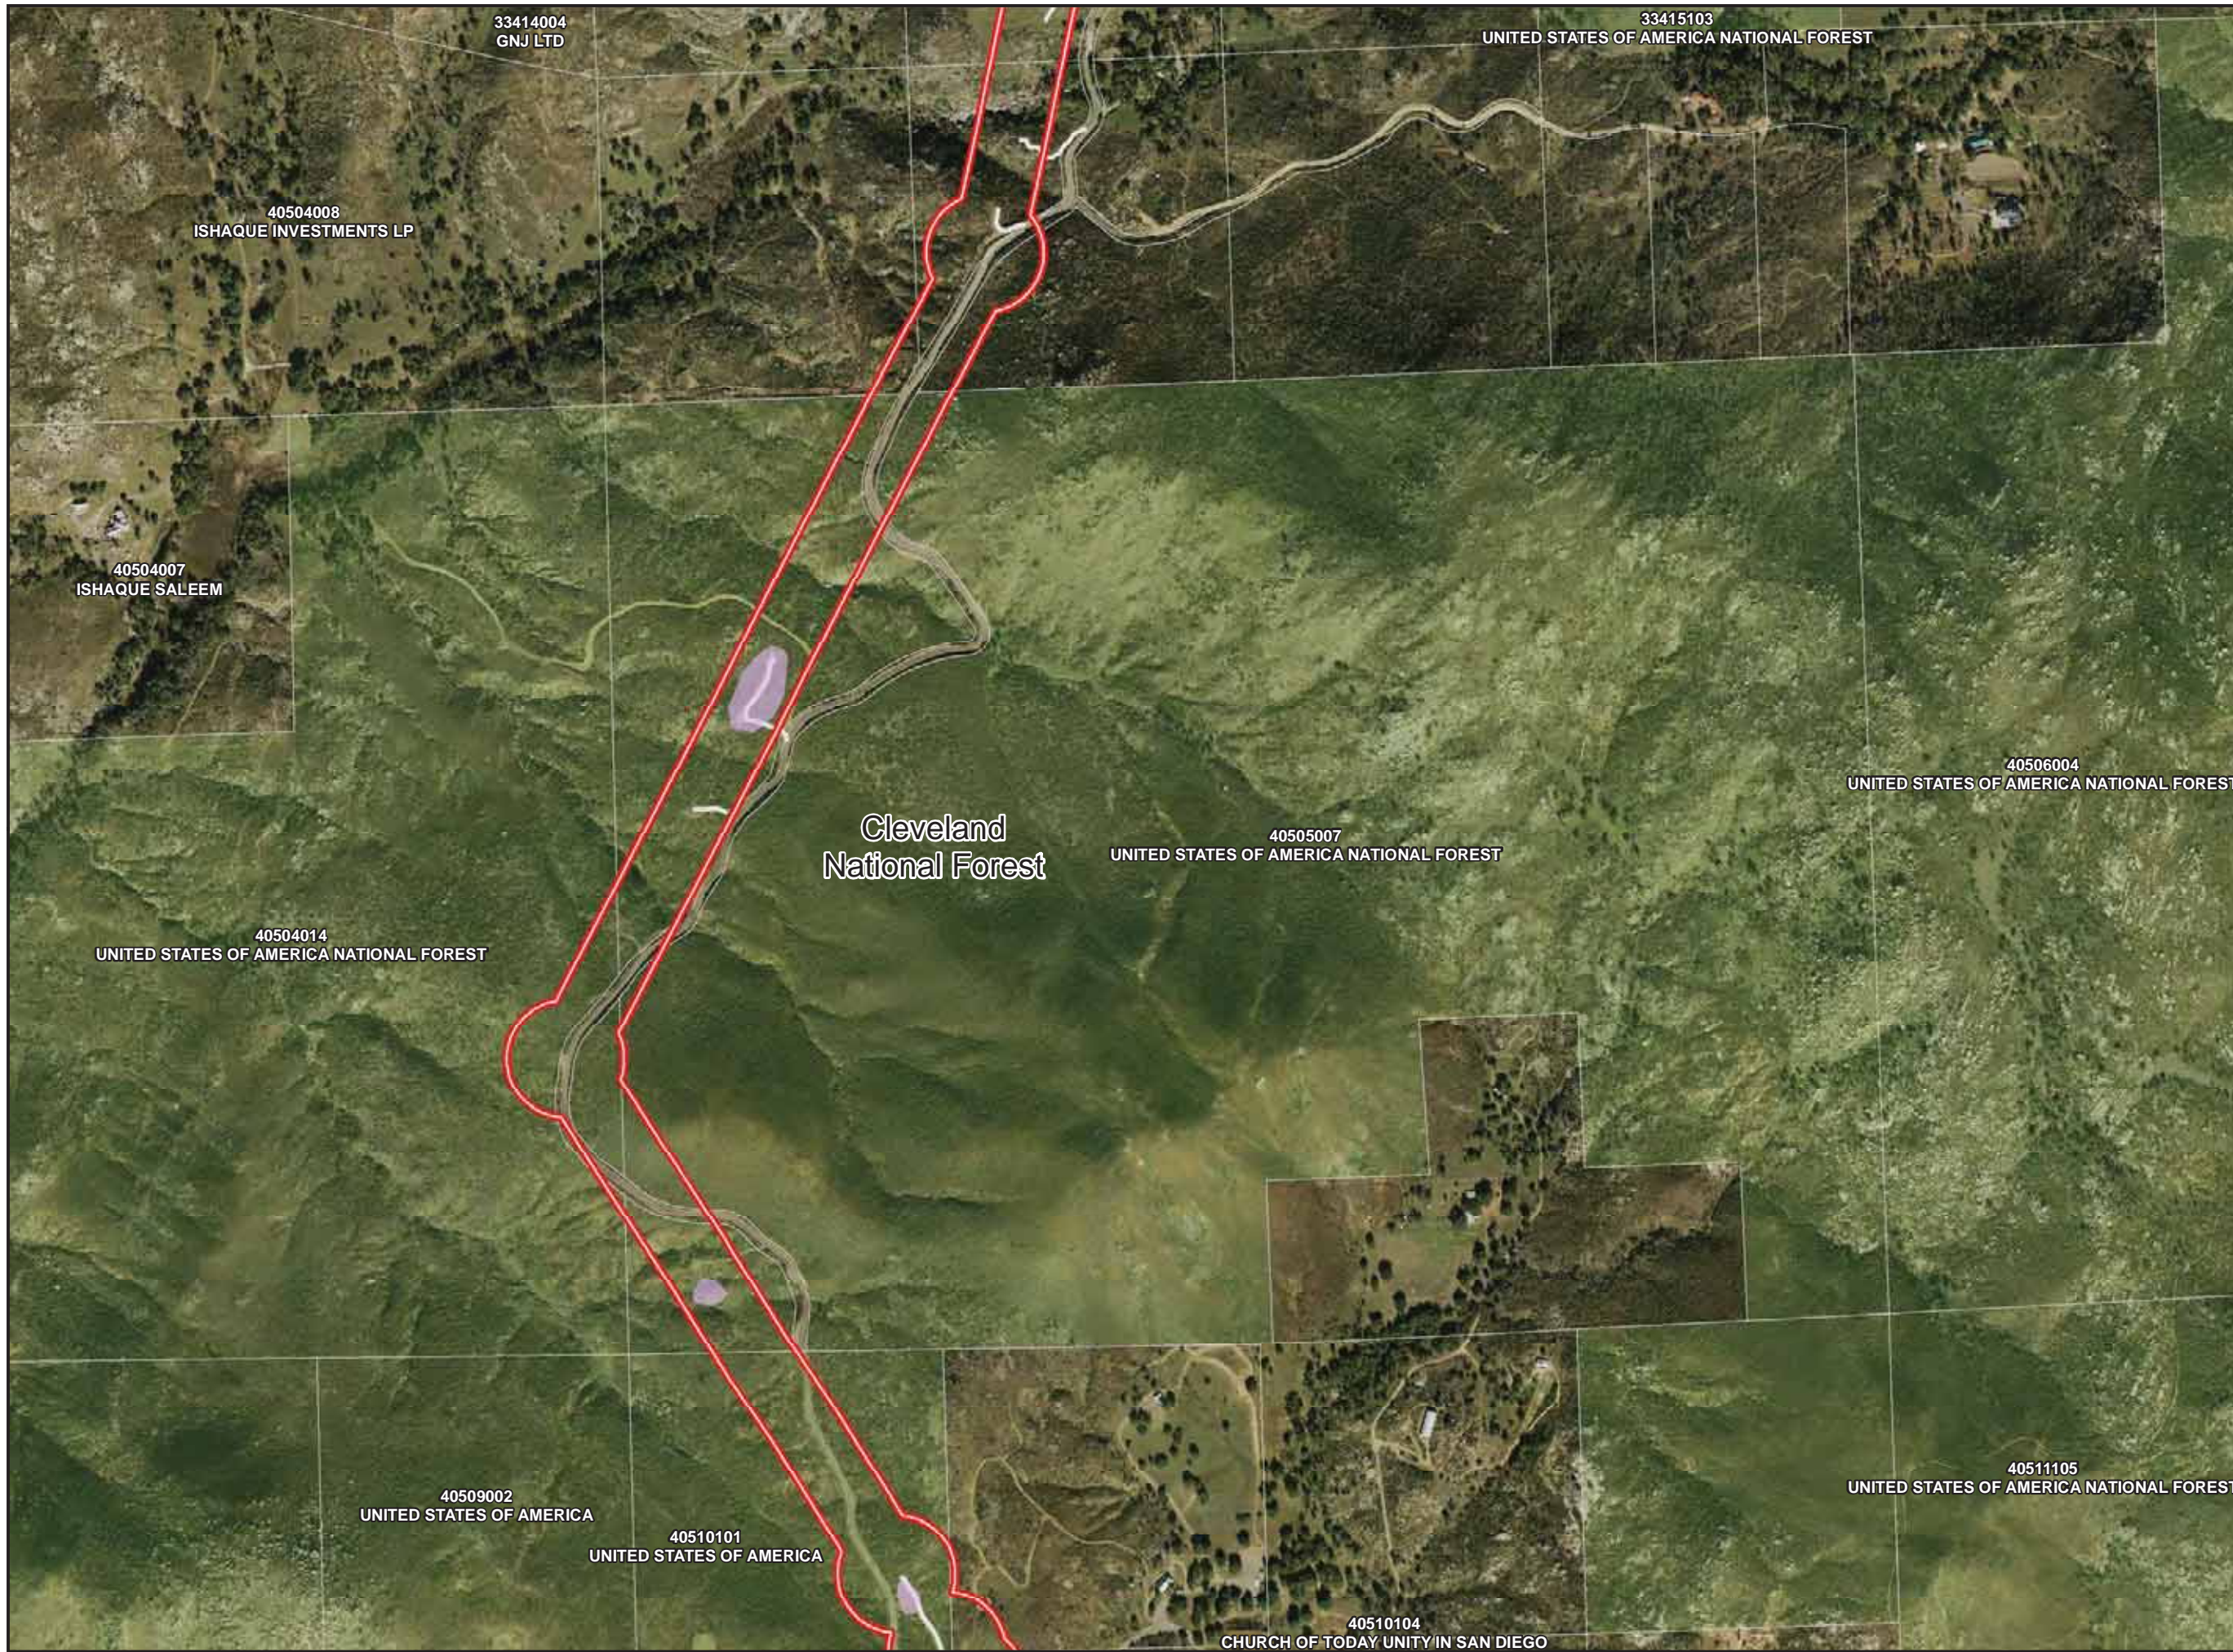

33416006
PHOENIX HOUSES OF CALIFORNIA INC

33414003
BARI INVESTMENTS L P

40504008
ISHAQUE INVESTMENTS LP

QUINO CHECKERSPOT HOST PLANT LOCATIONS

PAGE: MS-035

Legend

-  Survey Area
-  TCM Access Road
-  USFS Managed Lands
-  Cleveland National Forest
Congressional District Boundary
-  Parcels
-  USFWS Occupied Habitat
-  QCB Host Plant

QUINO CHECKERSPOT HOST PLANT LOCATIONS

PAGE: MS-036

Legend

-  Survey Area
-  TCM Access Road
-  USFS Managed Lands
-  Cleveland National Forest
Congressional District Boundary
-  Parcels
-  USFWS Occupied Habitat
-  QCB Host Plant