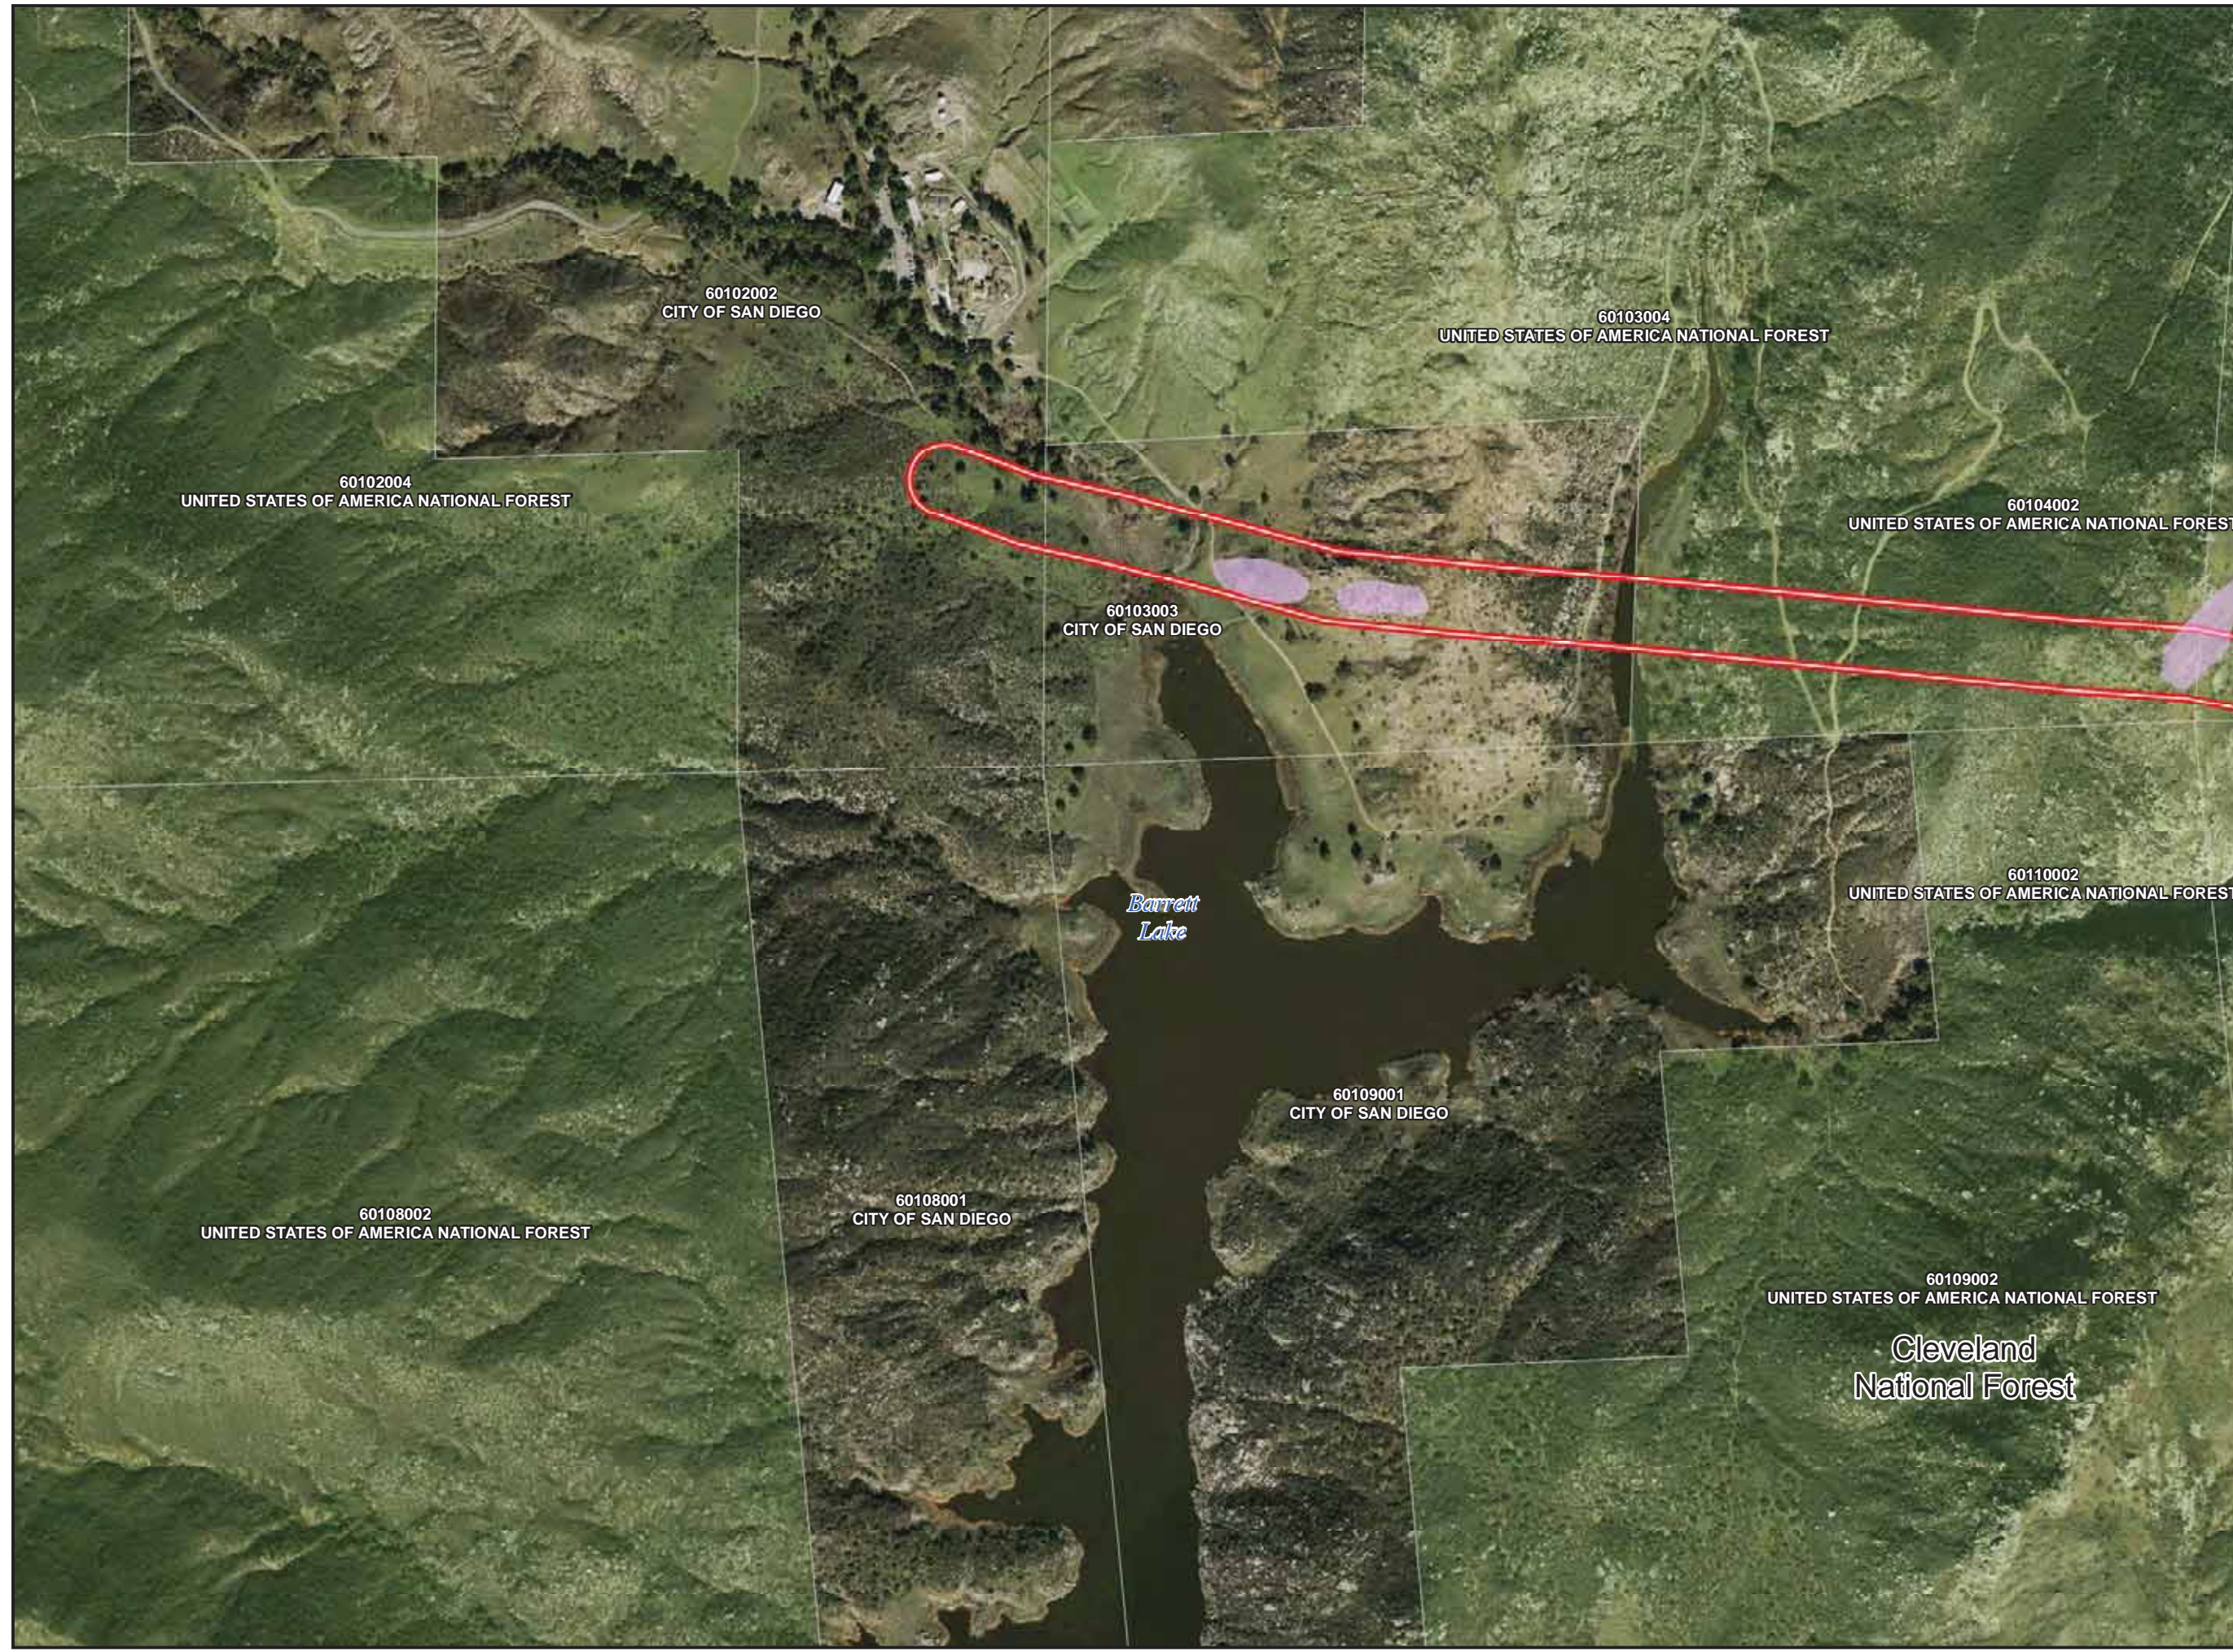

60106002
UNITED STATES OF AMERICA NATIONAL FOREST

**QUINO CHECKERSPOT
HOST PLANT LOCATIONS**

PAGE: MS-052

Legend

-  Survey Area
-  TCM Access Road
-  USFS Managed Lands
-  Cleveland National Forest
Congressional District Boundary
-  Parcels
-  USFWS Occupied Habitat
-  QCB Host Plant

QUINO CHECKERSPOT HOST PLANT LOCATIONS

PAGE: MS-053

Legend

-  Survey Area
-  TCM Access Road
-  USFS Managed Lands
-  Cleveland National Forest
Congressional District Boundary
-  Parcels
-  USFWS Occupied Habitat
-  QCB Host Plant