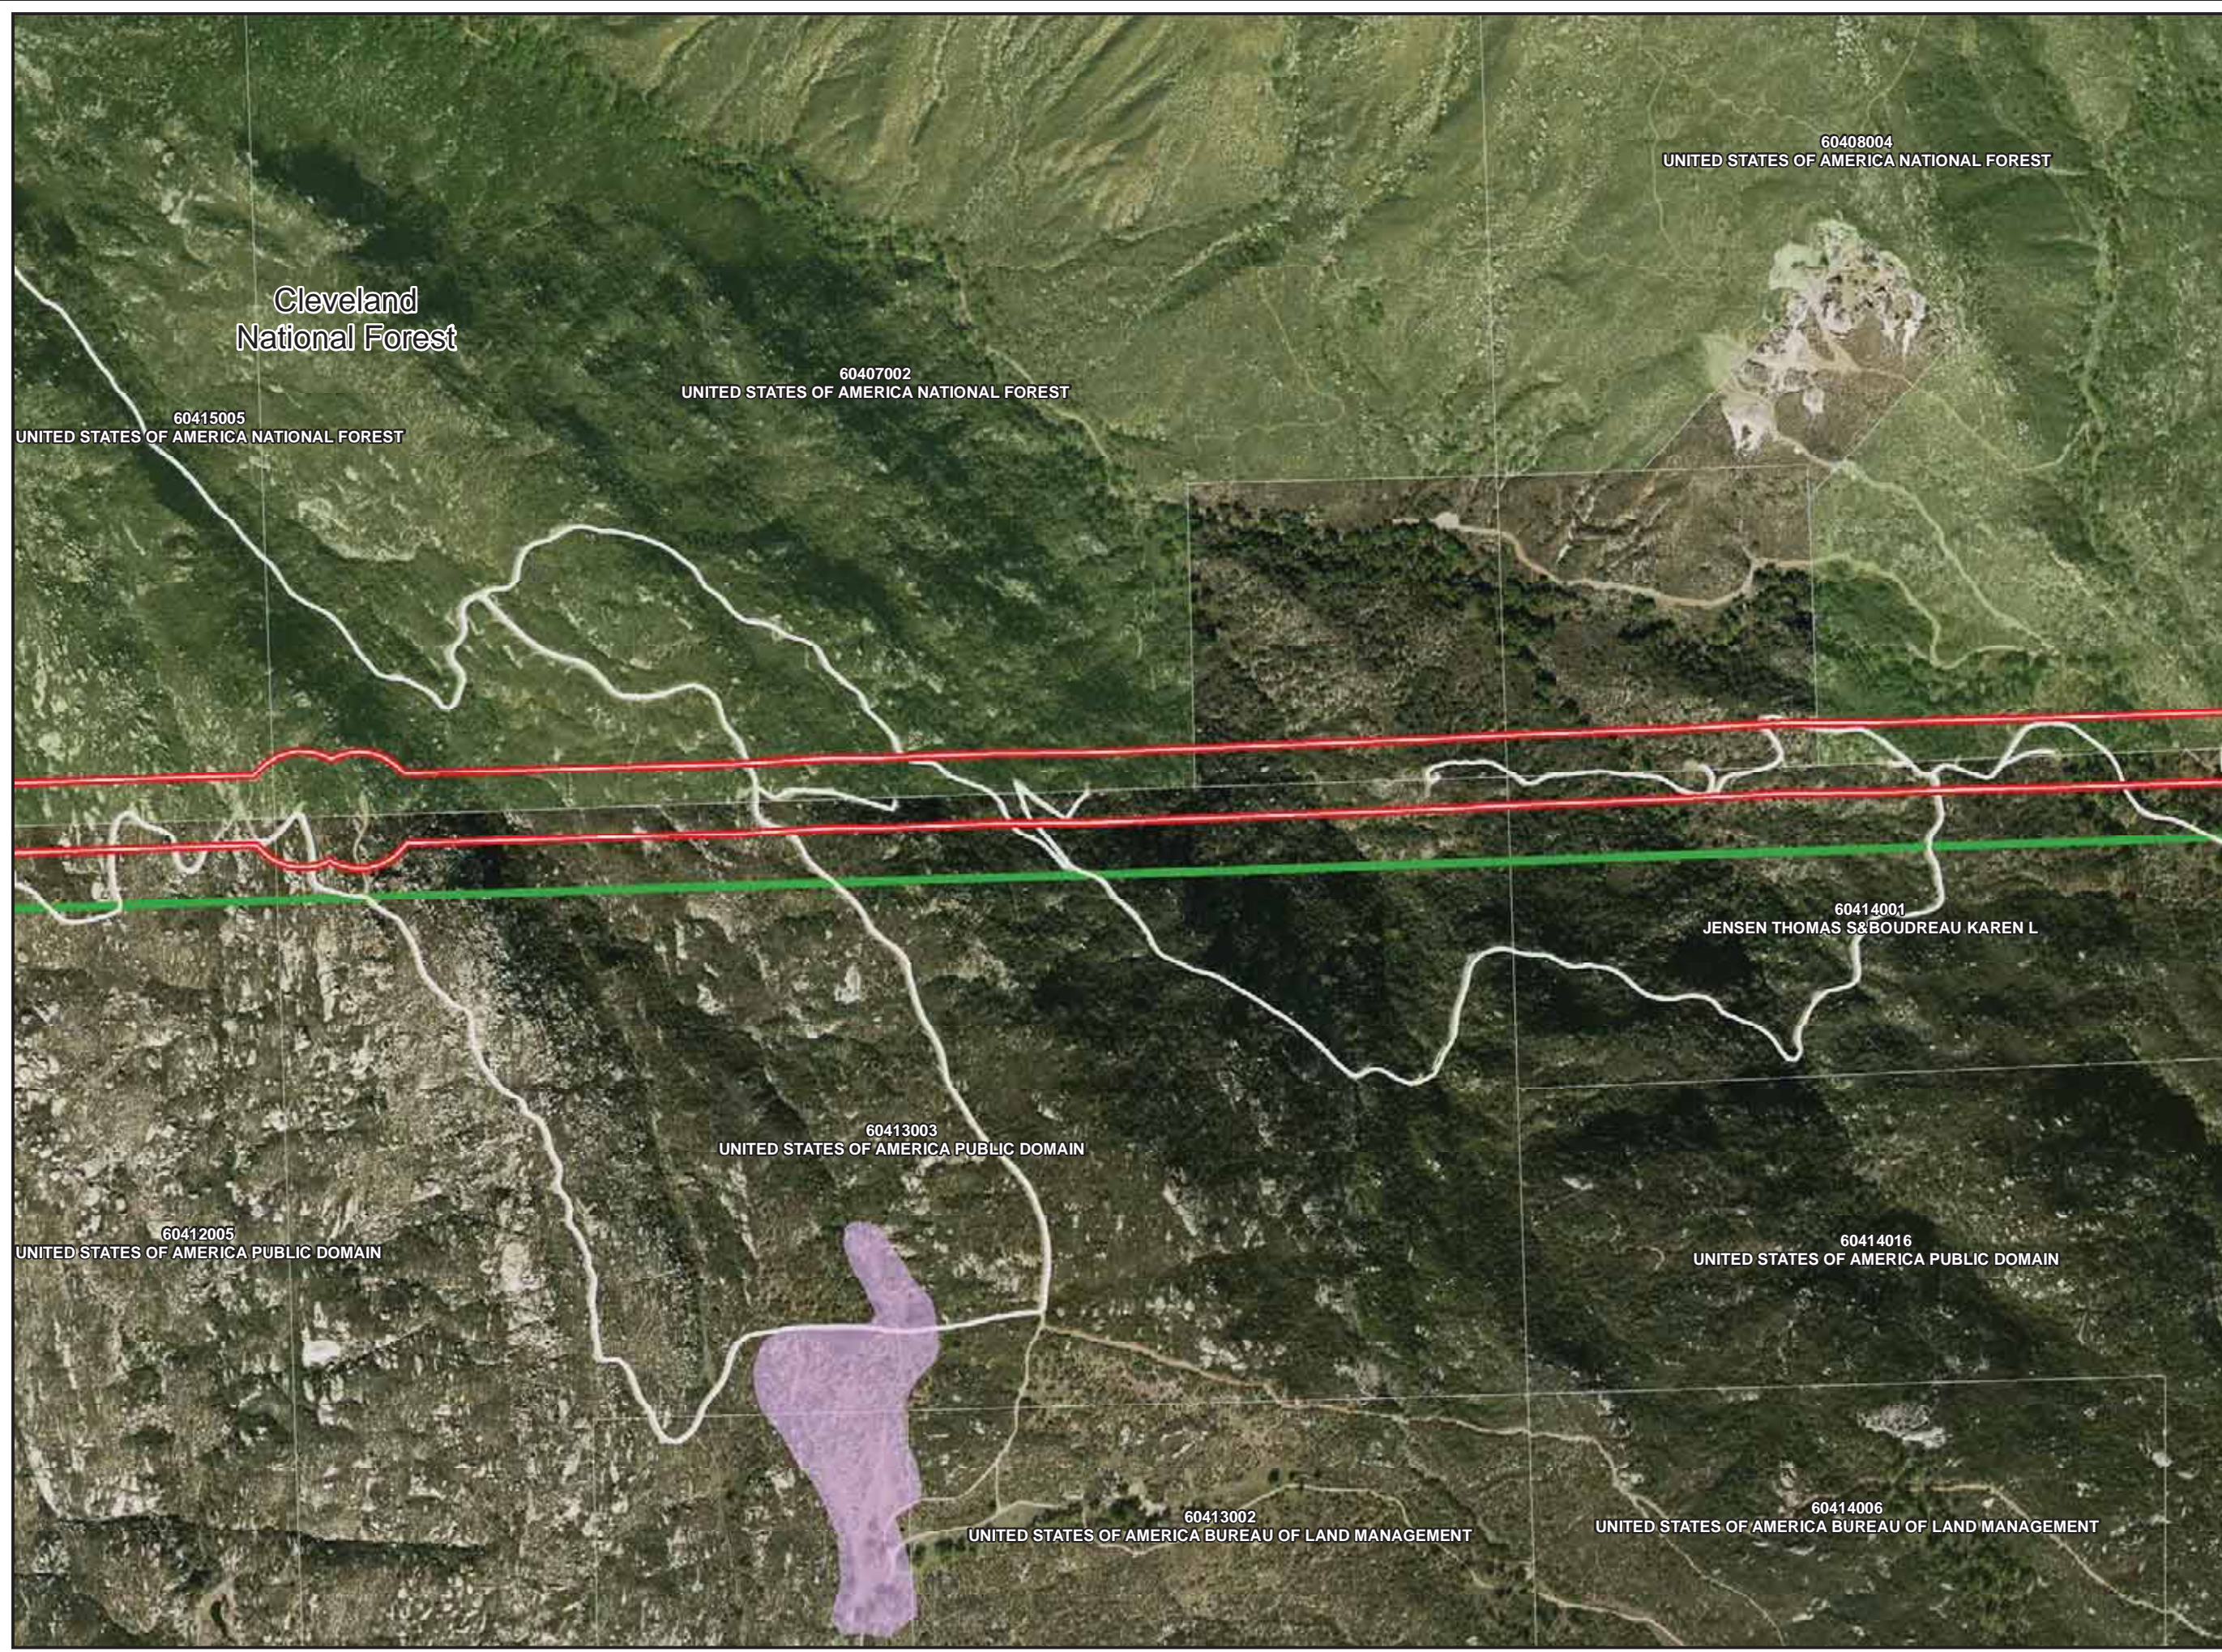

PAGE: MS-057

Legend

-  Survey Area
-  TCM Access Road
-  USFS Managed Lands
-  Cleveland National Forest
Congressional District Boundary
-  Parcels
-  USFWS Occupied Habitat
-  QCB Host Plant

QUINO CHECKERSPOT HOST PLANT LOCATIONS

PAGE: MS-058

Legend

-  Survey Area
-  TCM Access Road
-  USFS Managed Lands
-  Cleveland National Forest
Congressional District Boundary
-  Parcels
-  USFWS Occupied Habitat
-  QCB Host Plant

Legend

- Survey Area
- TCM Access Road
- USFS Managed Lands
- Cleveland National Forest Congressional District Boundary
- Parcels
- USFWS Occupied Habitat
- QCB Host Plant

QUINO CHECKERSPOT HOST PLANT LOCATIONS

PAGE: MS-061

Legend

-  Survey Area
-  TCM Access Road
-  USFS Managed Lands
-  Cleveland National Forest
Congressional District Boundary
-  Parcels
-  USFWS Occupied Habitat
-  QCB Host Plant