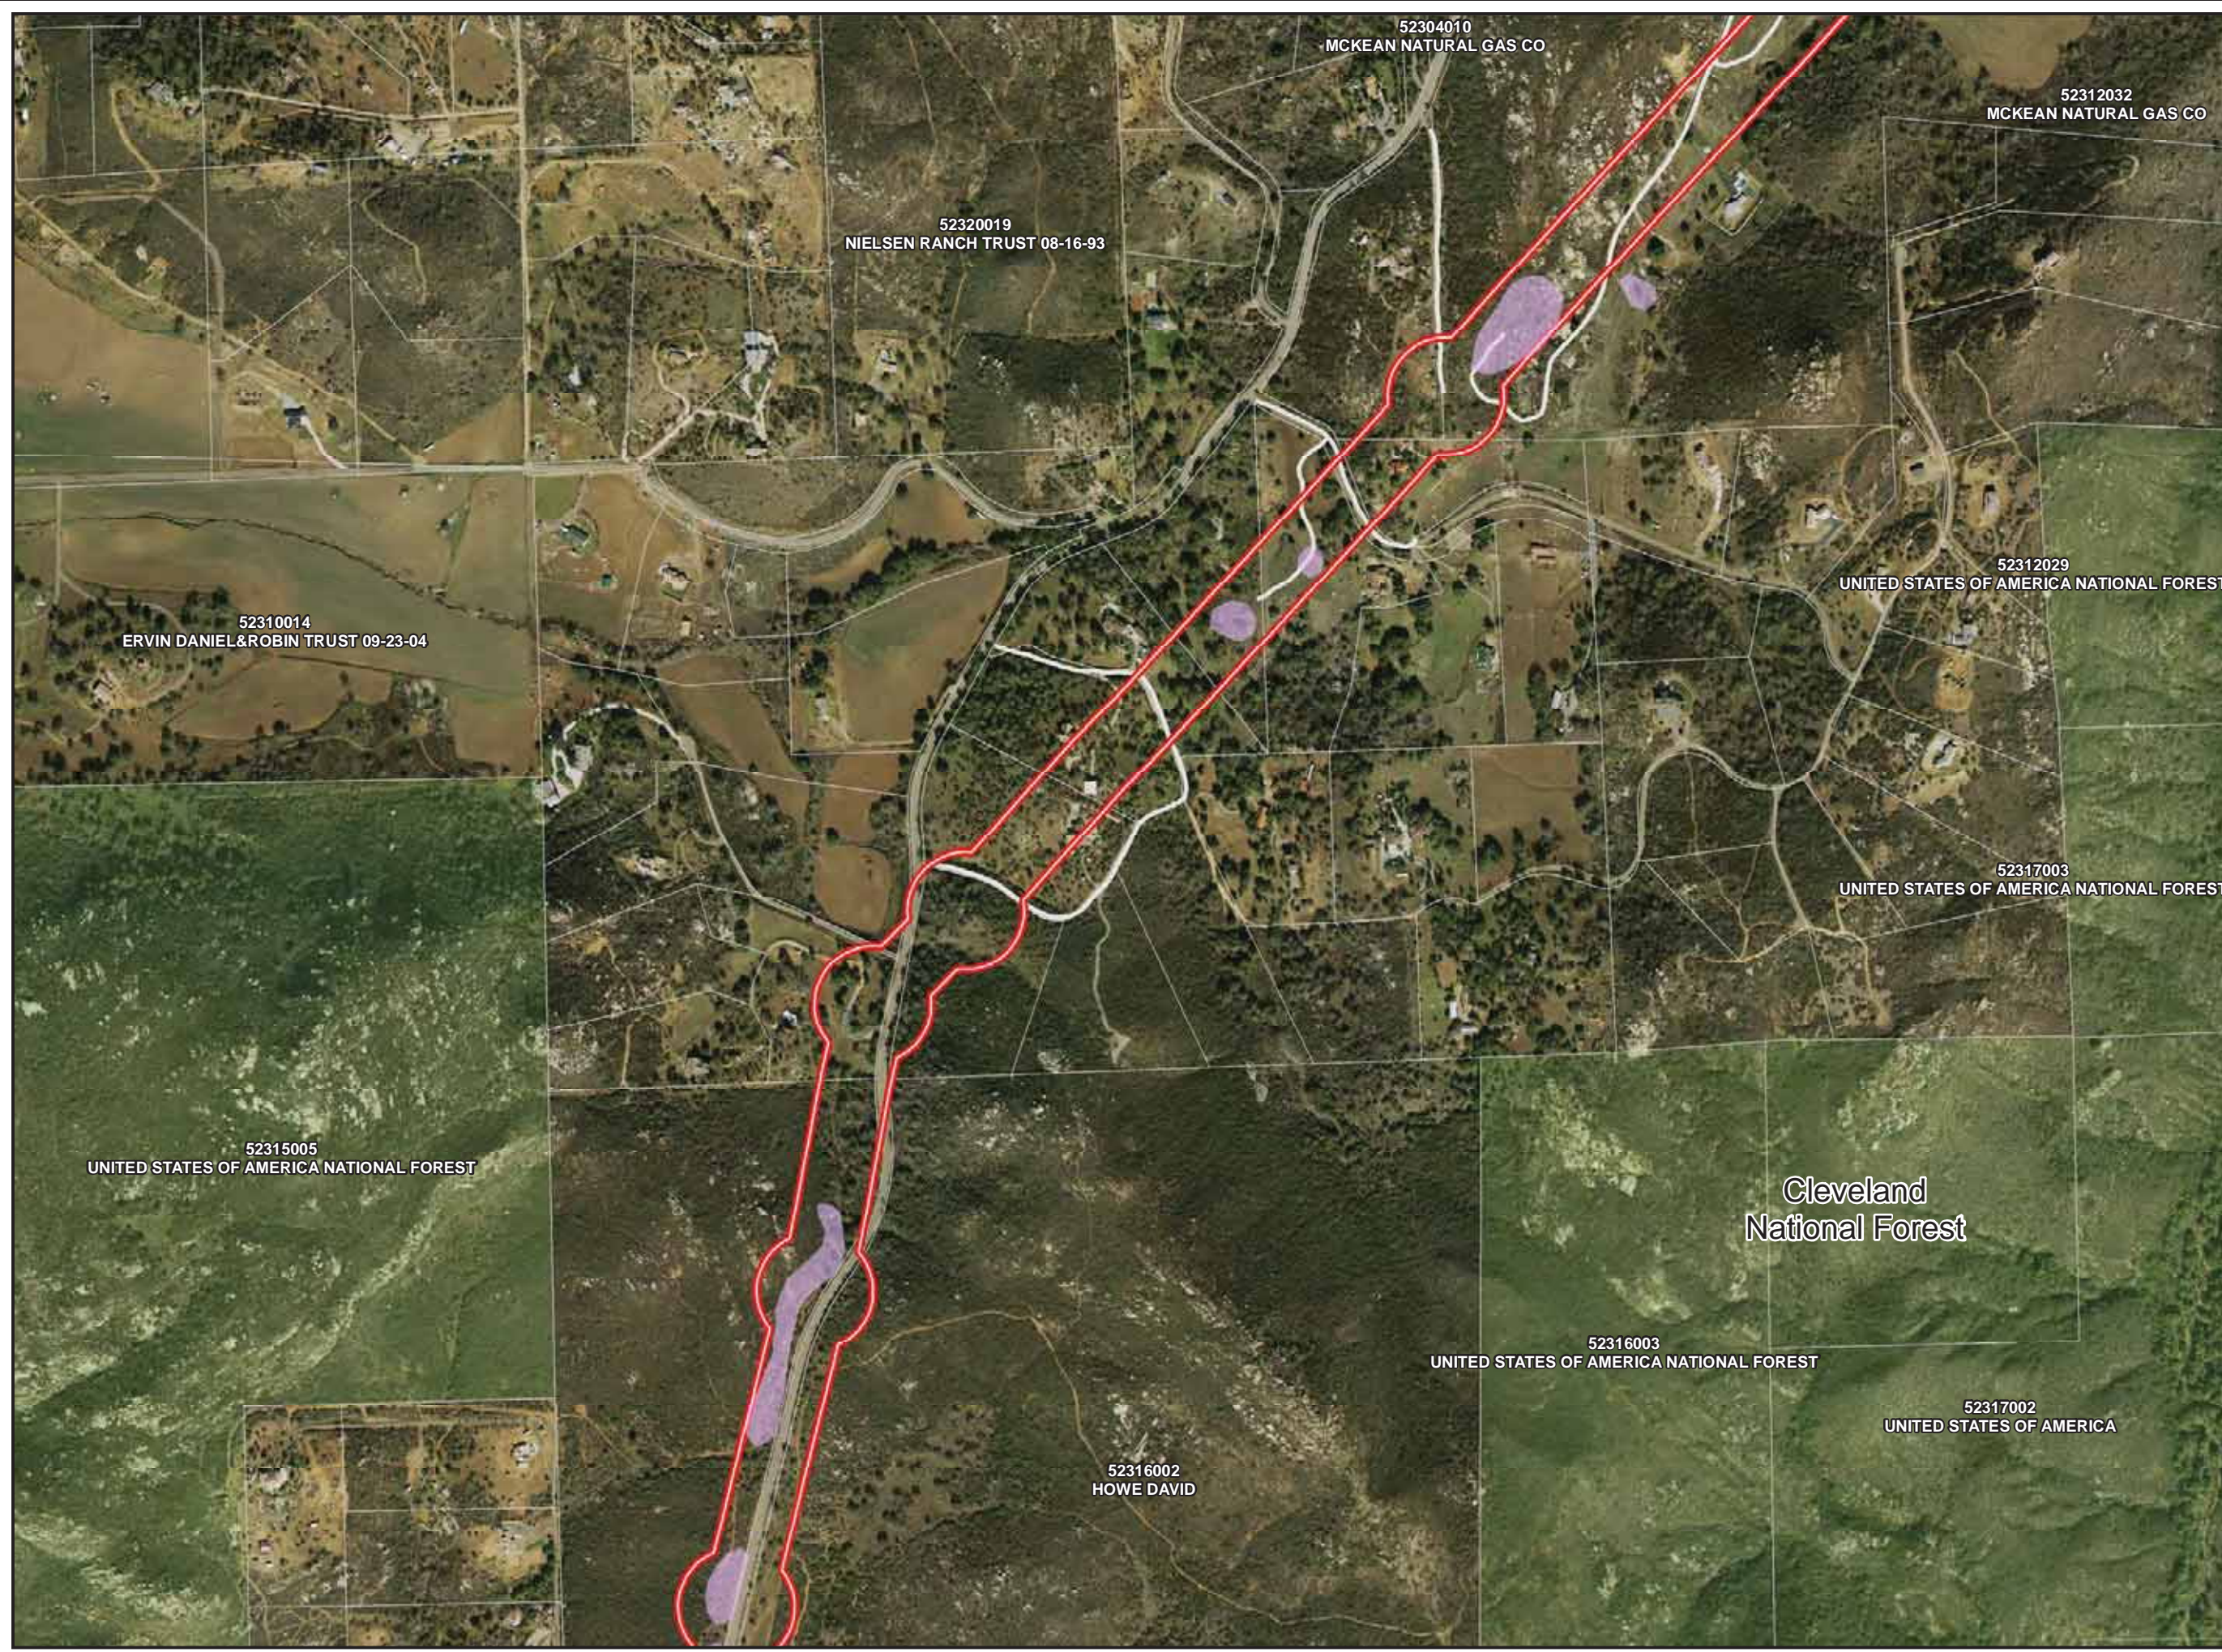

QUINO CHECKERSPOT HOST PLANT LOCATIONS

PAGE: MS-043

Legend

- Survey Area
- TCM Access Road
- USFS Managed Lands
- Cleveland National Forest
  Congressional District Boundary
- Parcels
- USFWS Occupied Habitat
- QCB Host Plant