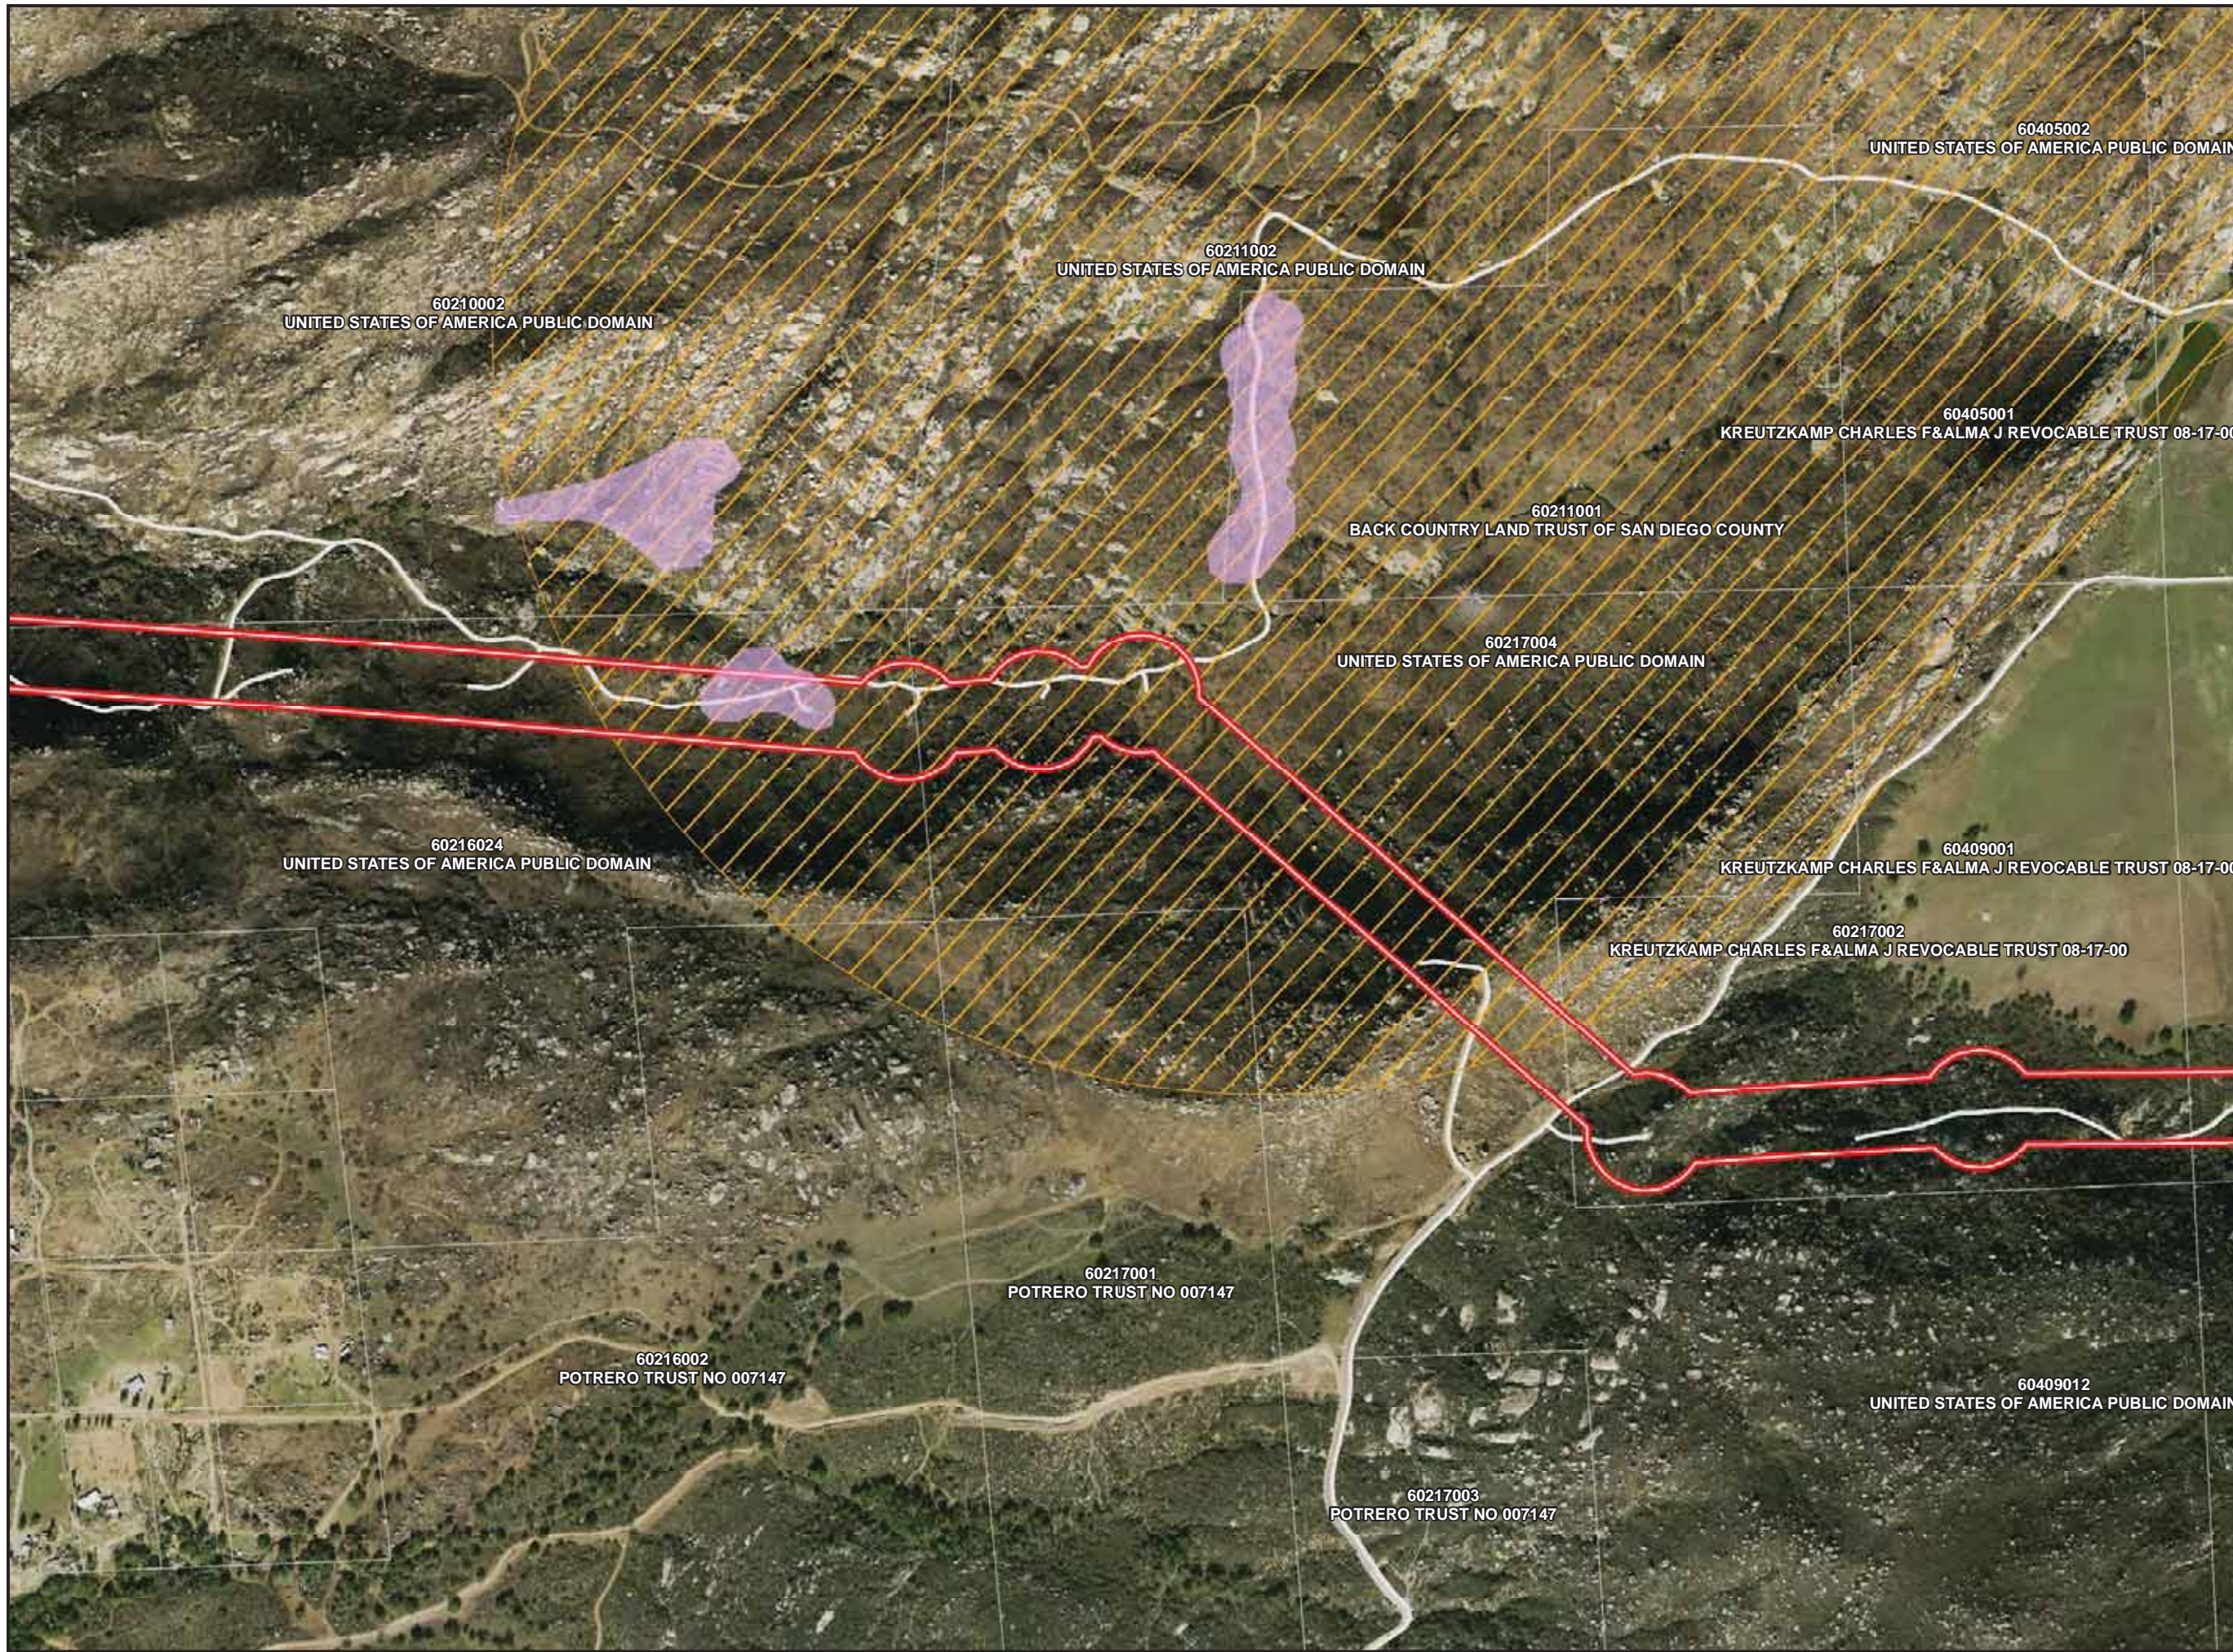

QUINO CHECKERSPOT HOST PLANT LOCATIONS

PAGE: MS-058

Legend

- Survey Area
- TCM Access Road
- USFS Managed Lands
- Cleveland National Forest
  Congressional District Boundary
- Parcels
- USFWS Occupied Habitat
- QCB Host Plant