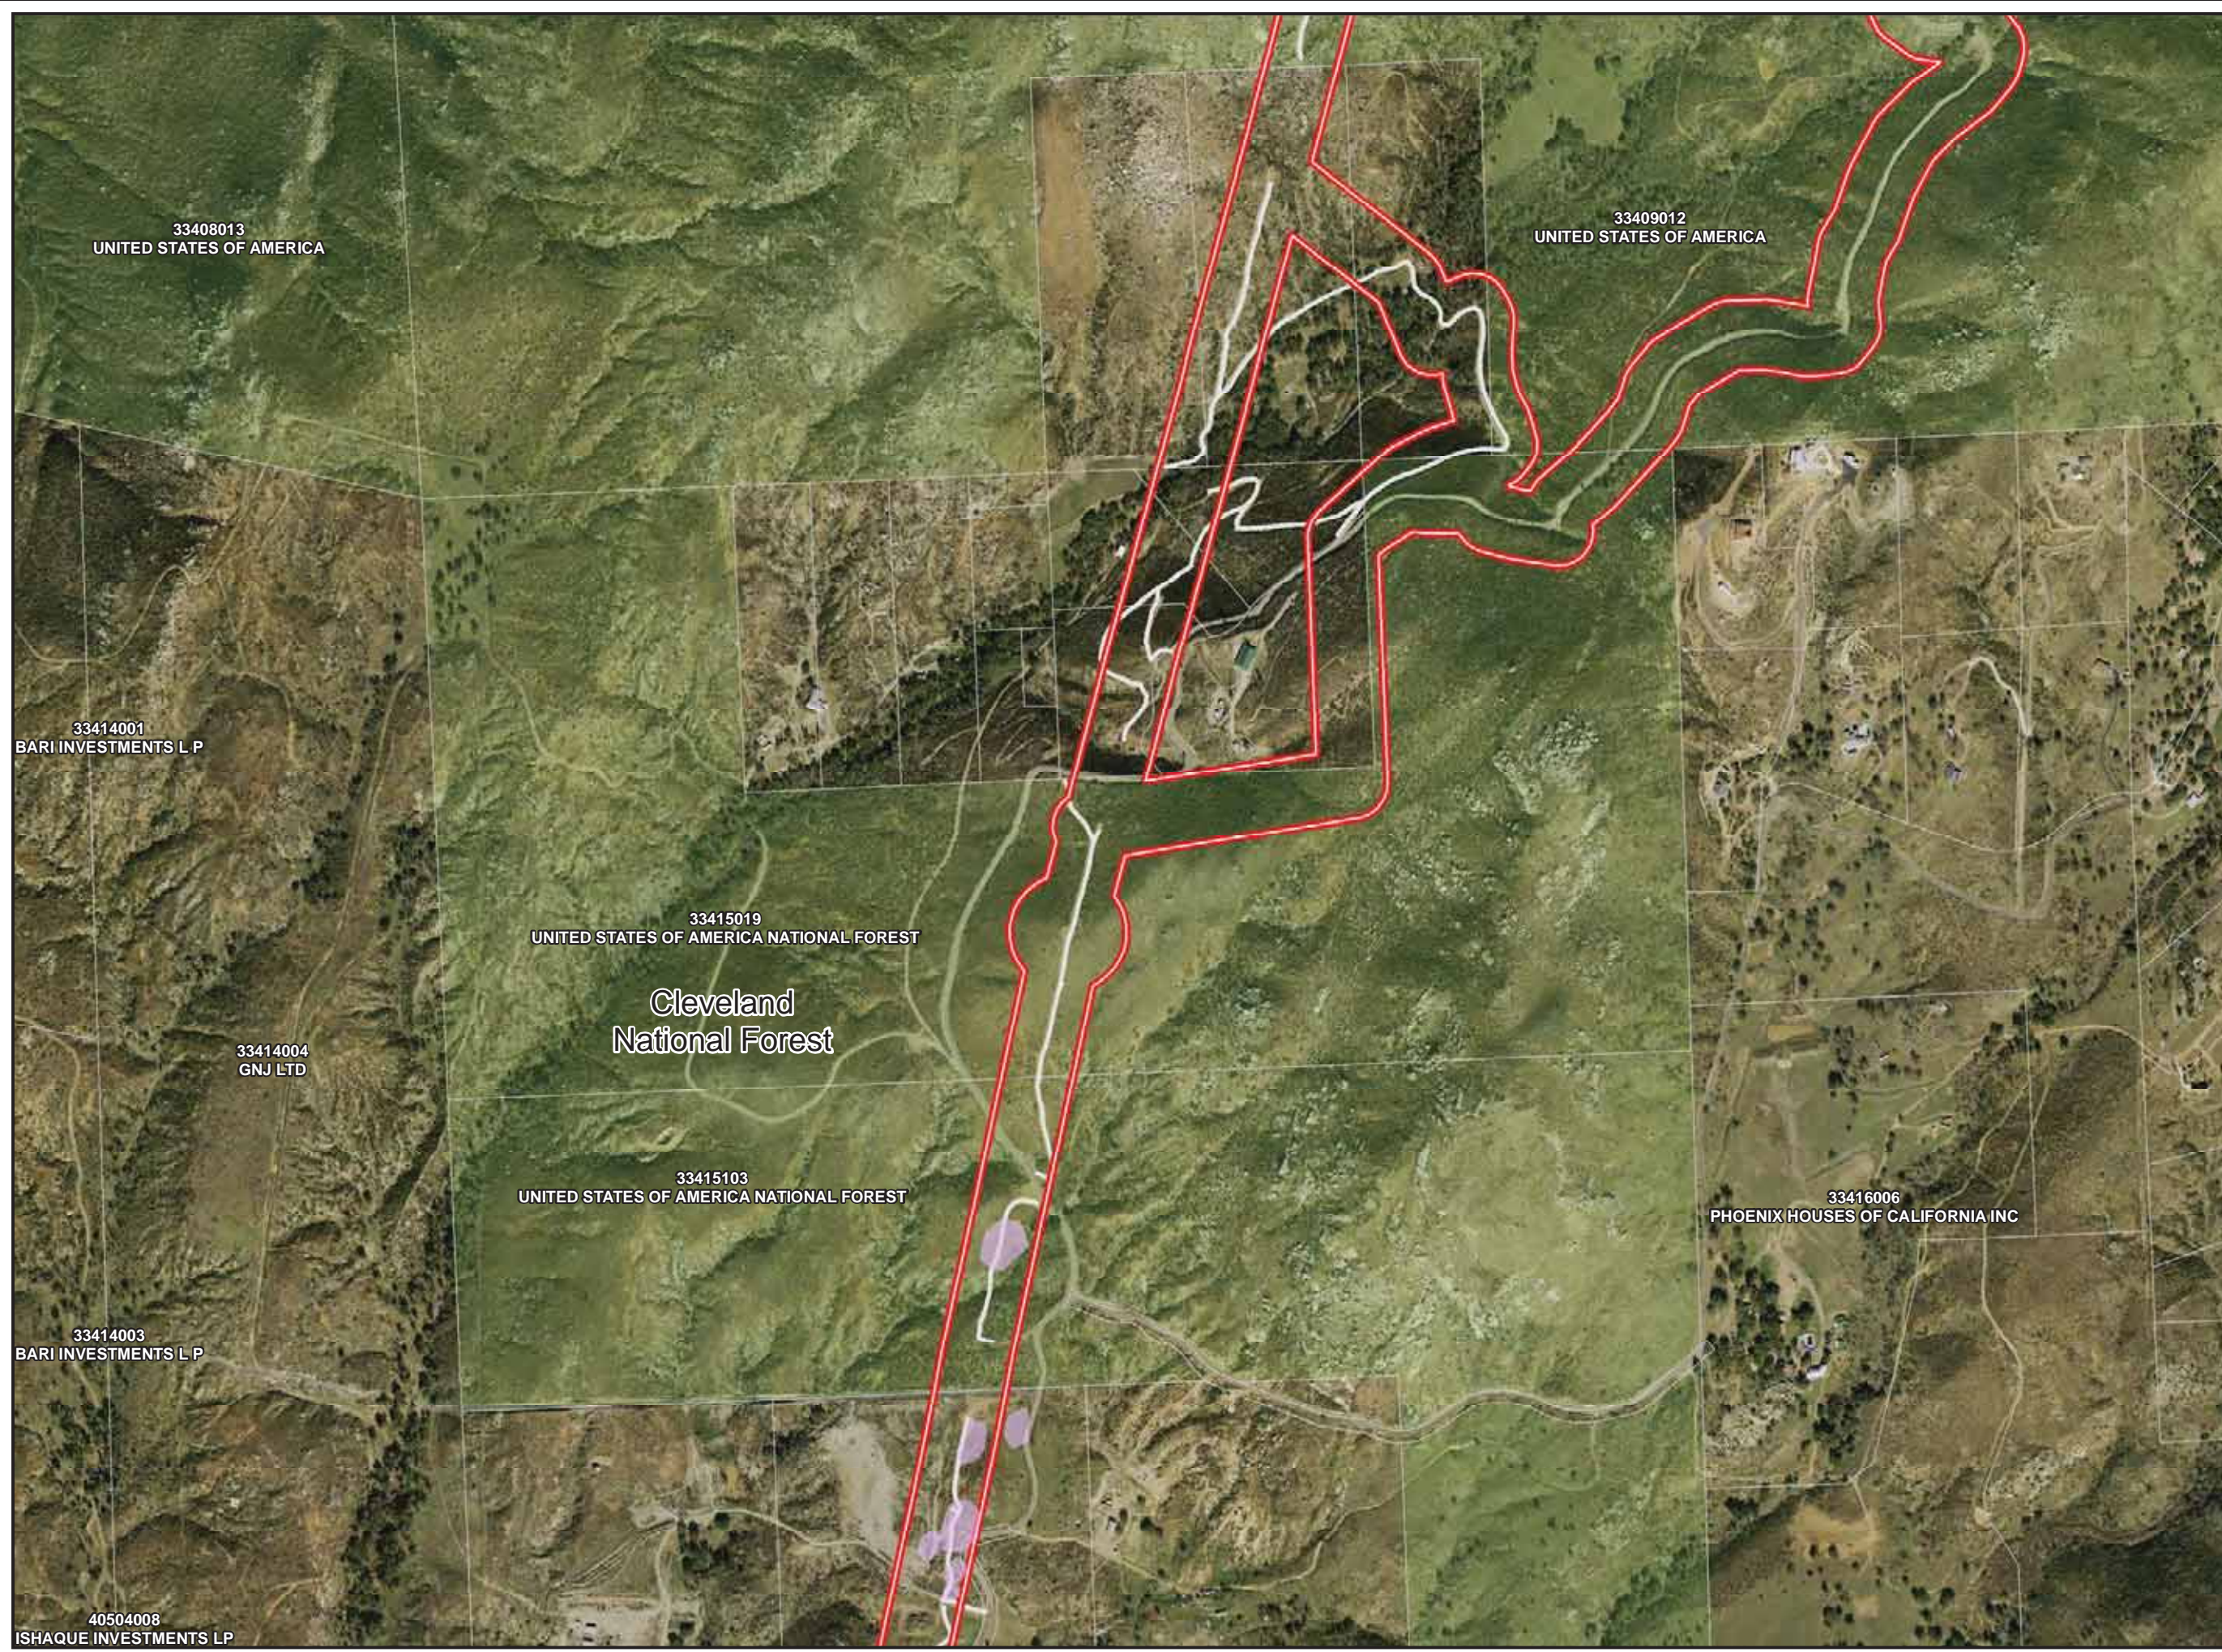

Legend

- Survey Area
- TCM Access Road
- USFS Managed Lands
- Cleveland National Forest
  Congressional District Boundary
- Parcels
- USFWS Occupied Habitat
- QCB Host Plant

33408013
UNITED STATES OF AMERICA

33409012
UNITED STATES OF AMERICA

33414001
BARI INVESTMENTS L P

33415019
UNITED STATES OF AMERICA NATIONAL FOREST

Cleveland
National Forest

33414004
GNJ LTD

33415103
UNITED STATES OF AMERICA NATIONAL FOREST

33416006
PHOENIX HOUSES OF CALIFORNIA INC

33414003
BARI INVESTMENTS L P

40504008
ISHAQUE INVESTMENTS LP