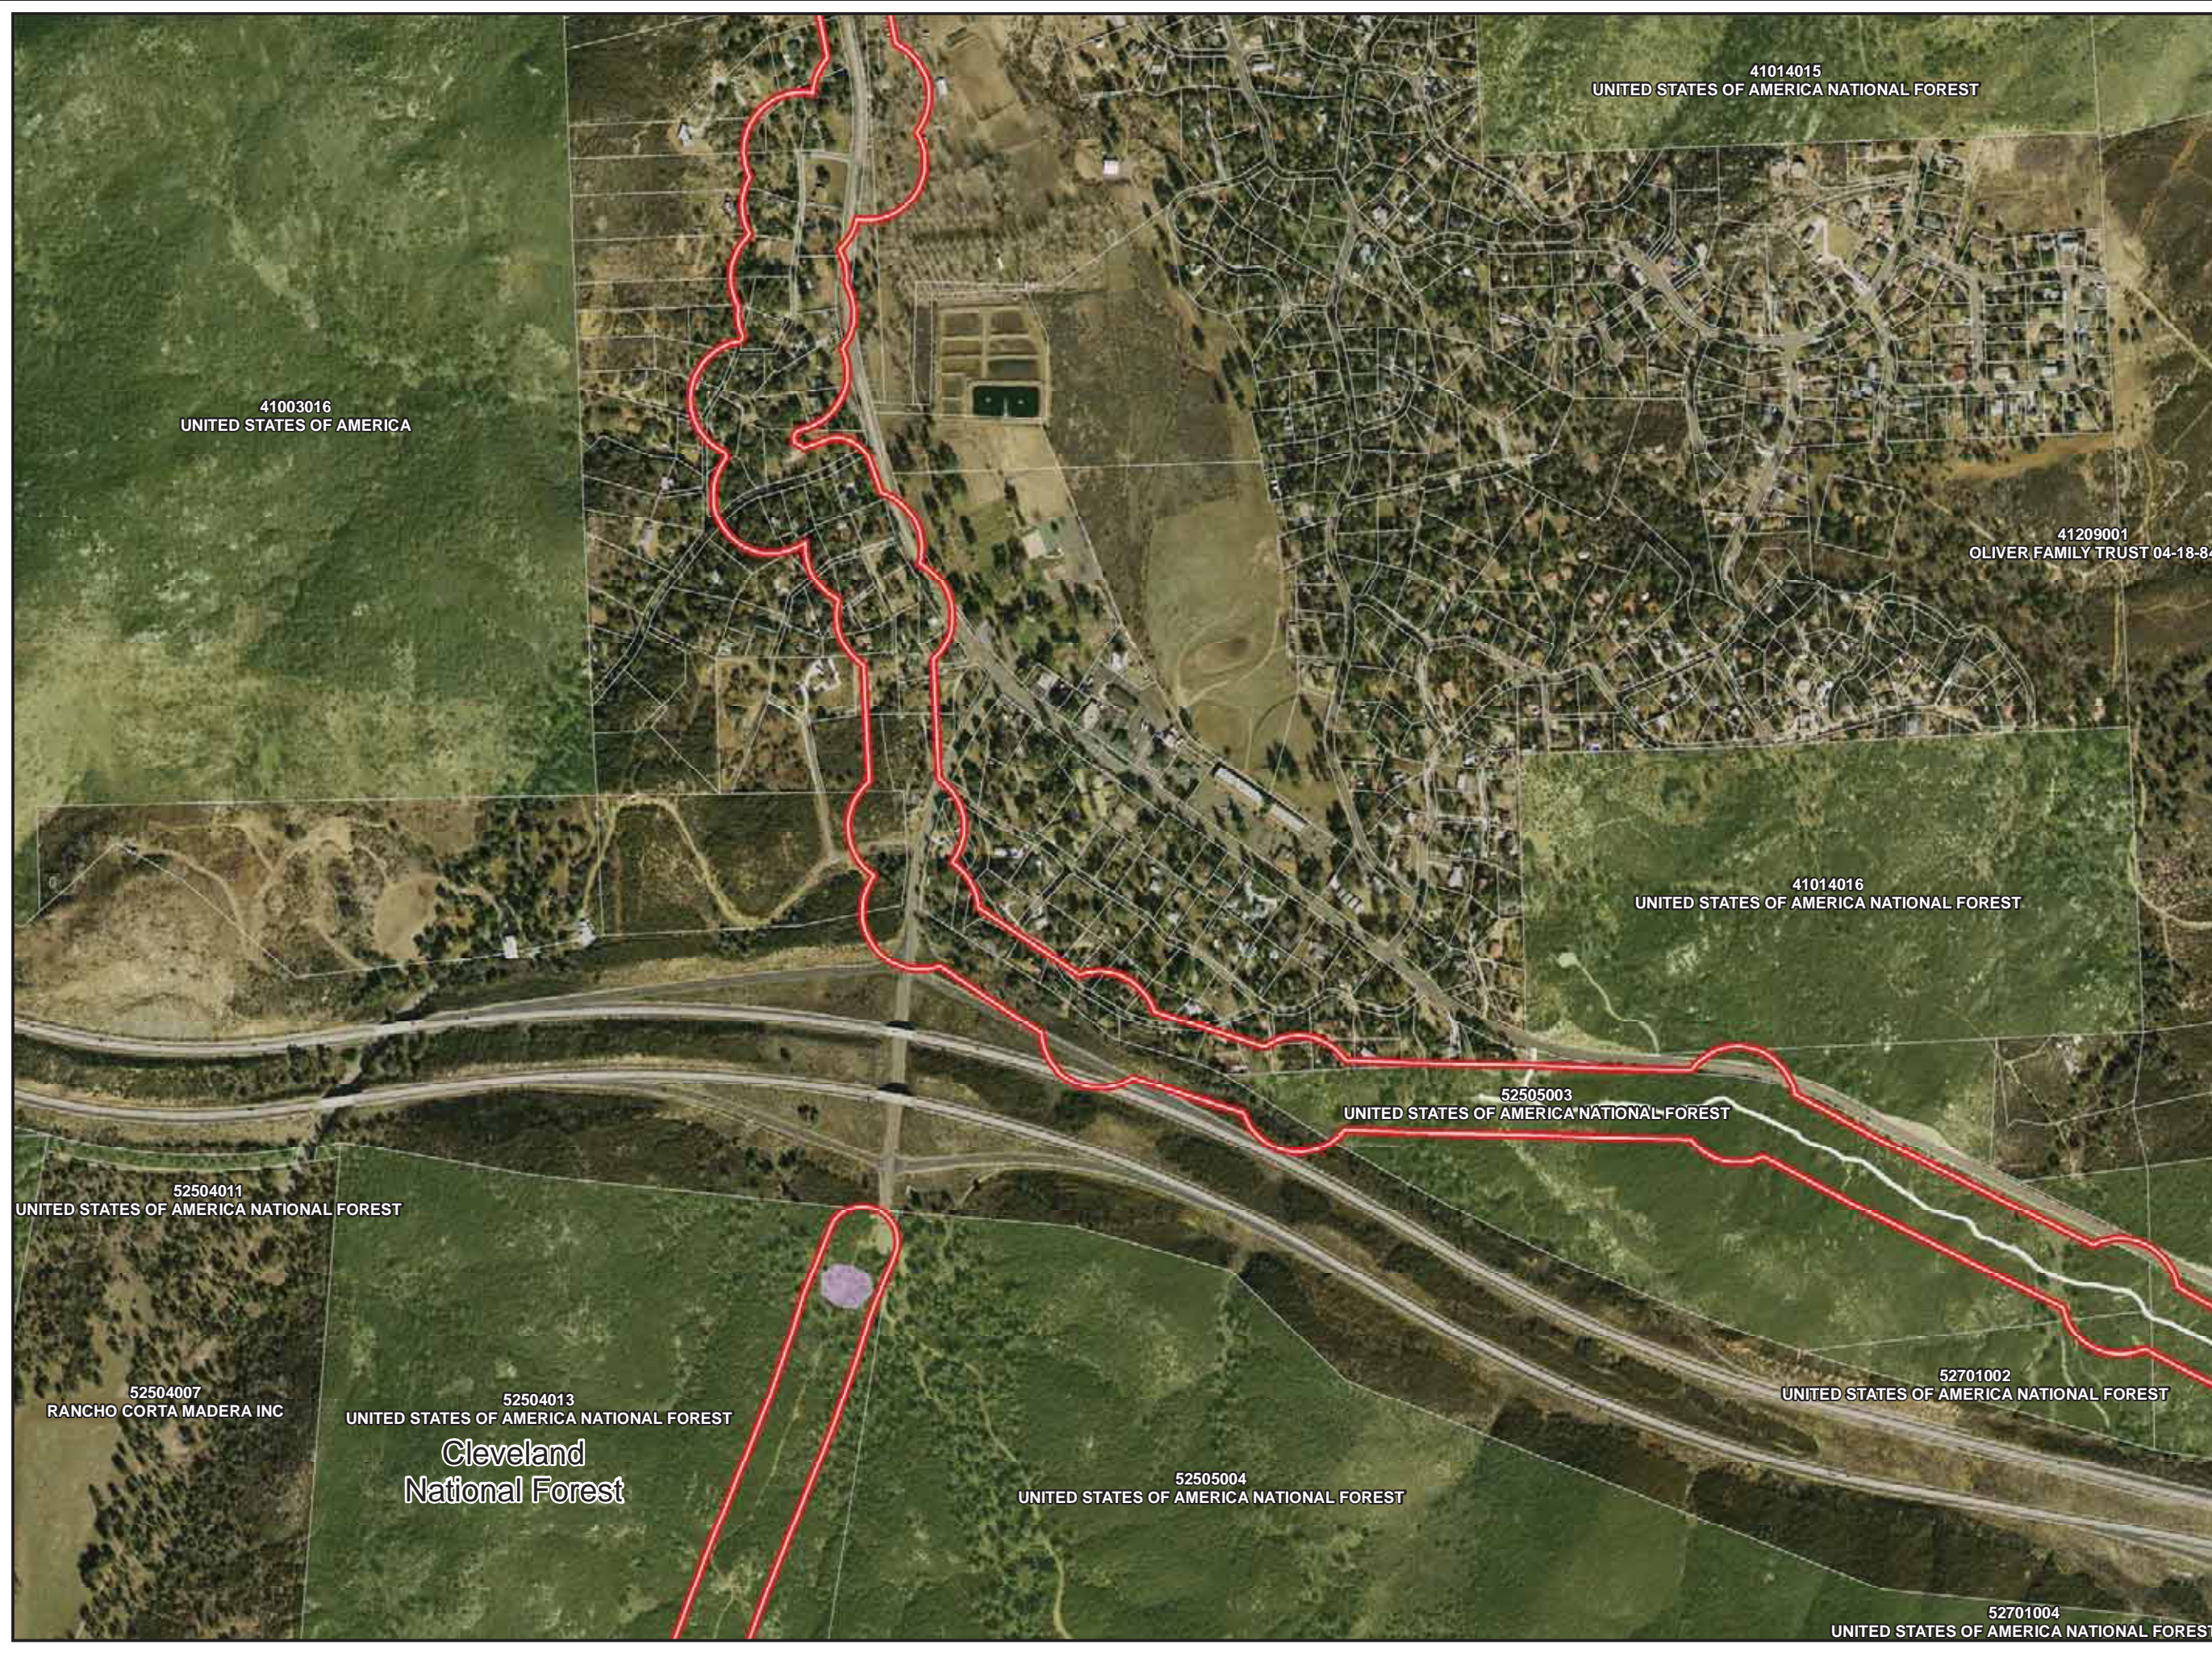

QUINO CHECKERSPOT HOST PLANT LOCATIONS

PAGE: MS-095

Legend

-  Survey Area
-  TCM Access Road
-  USFS Managed Lands
-  Cleveland National Forest
Congressional District Boundary
-  Parcels
-  USFWS Occupied Habitat
-  QCB Host Plant