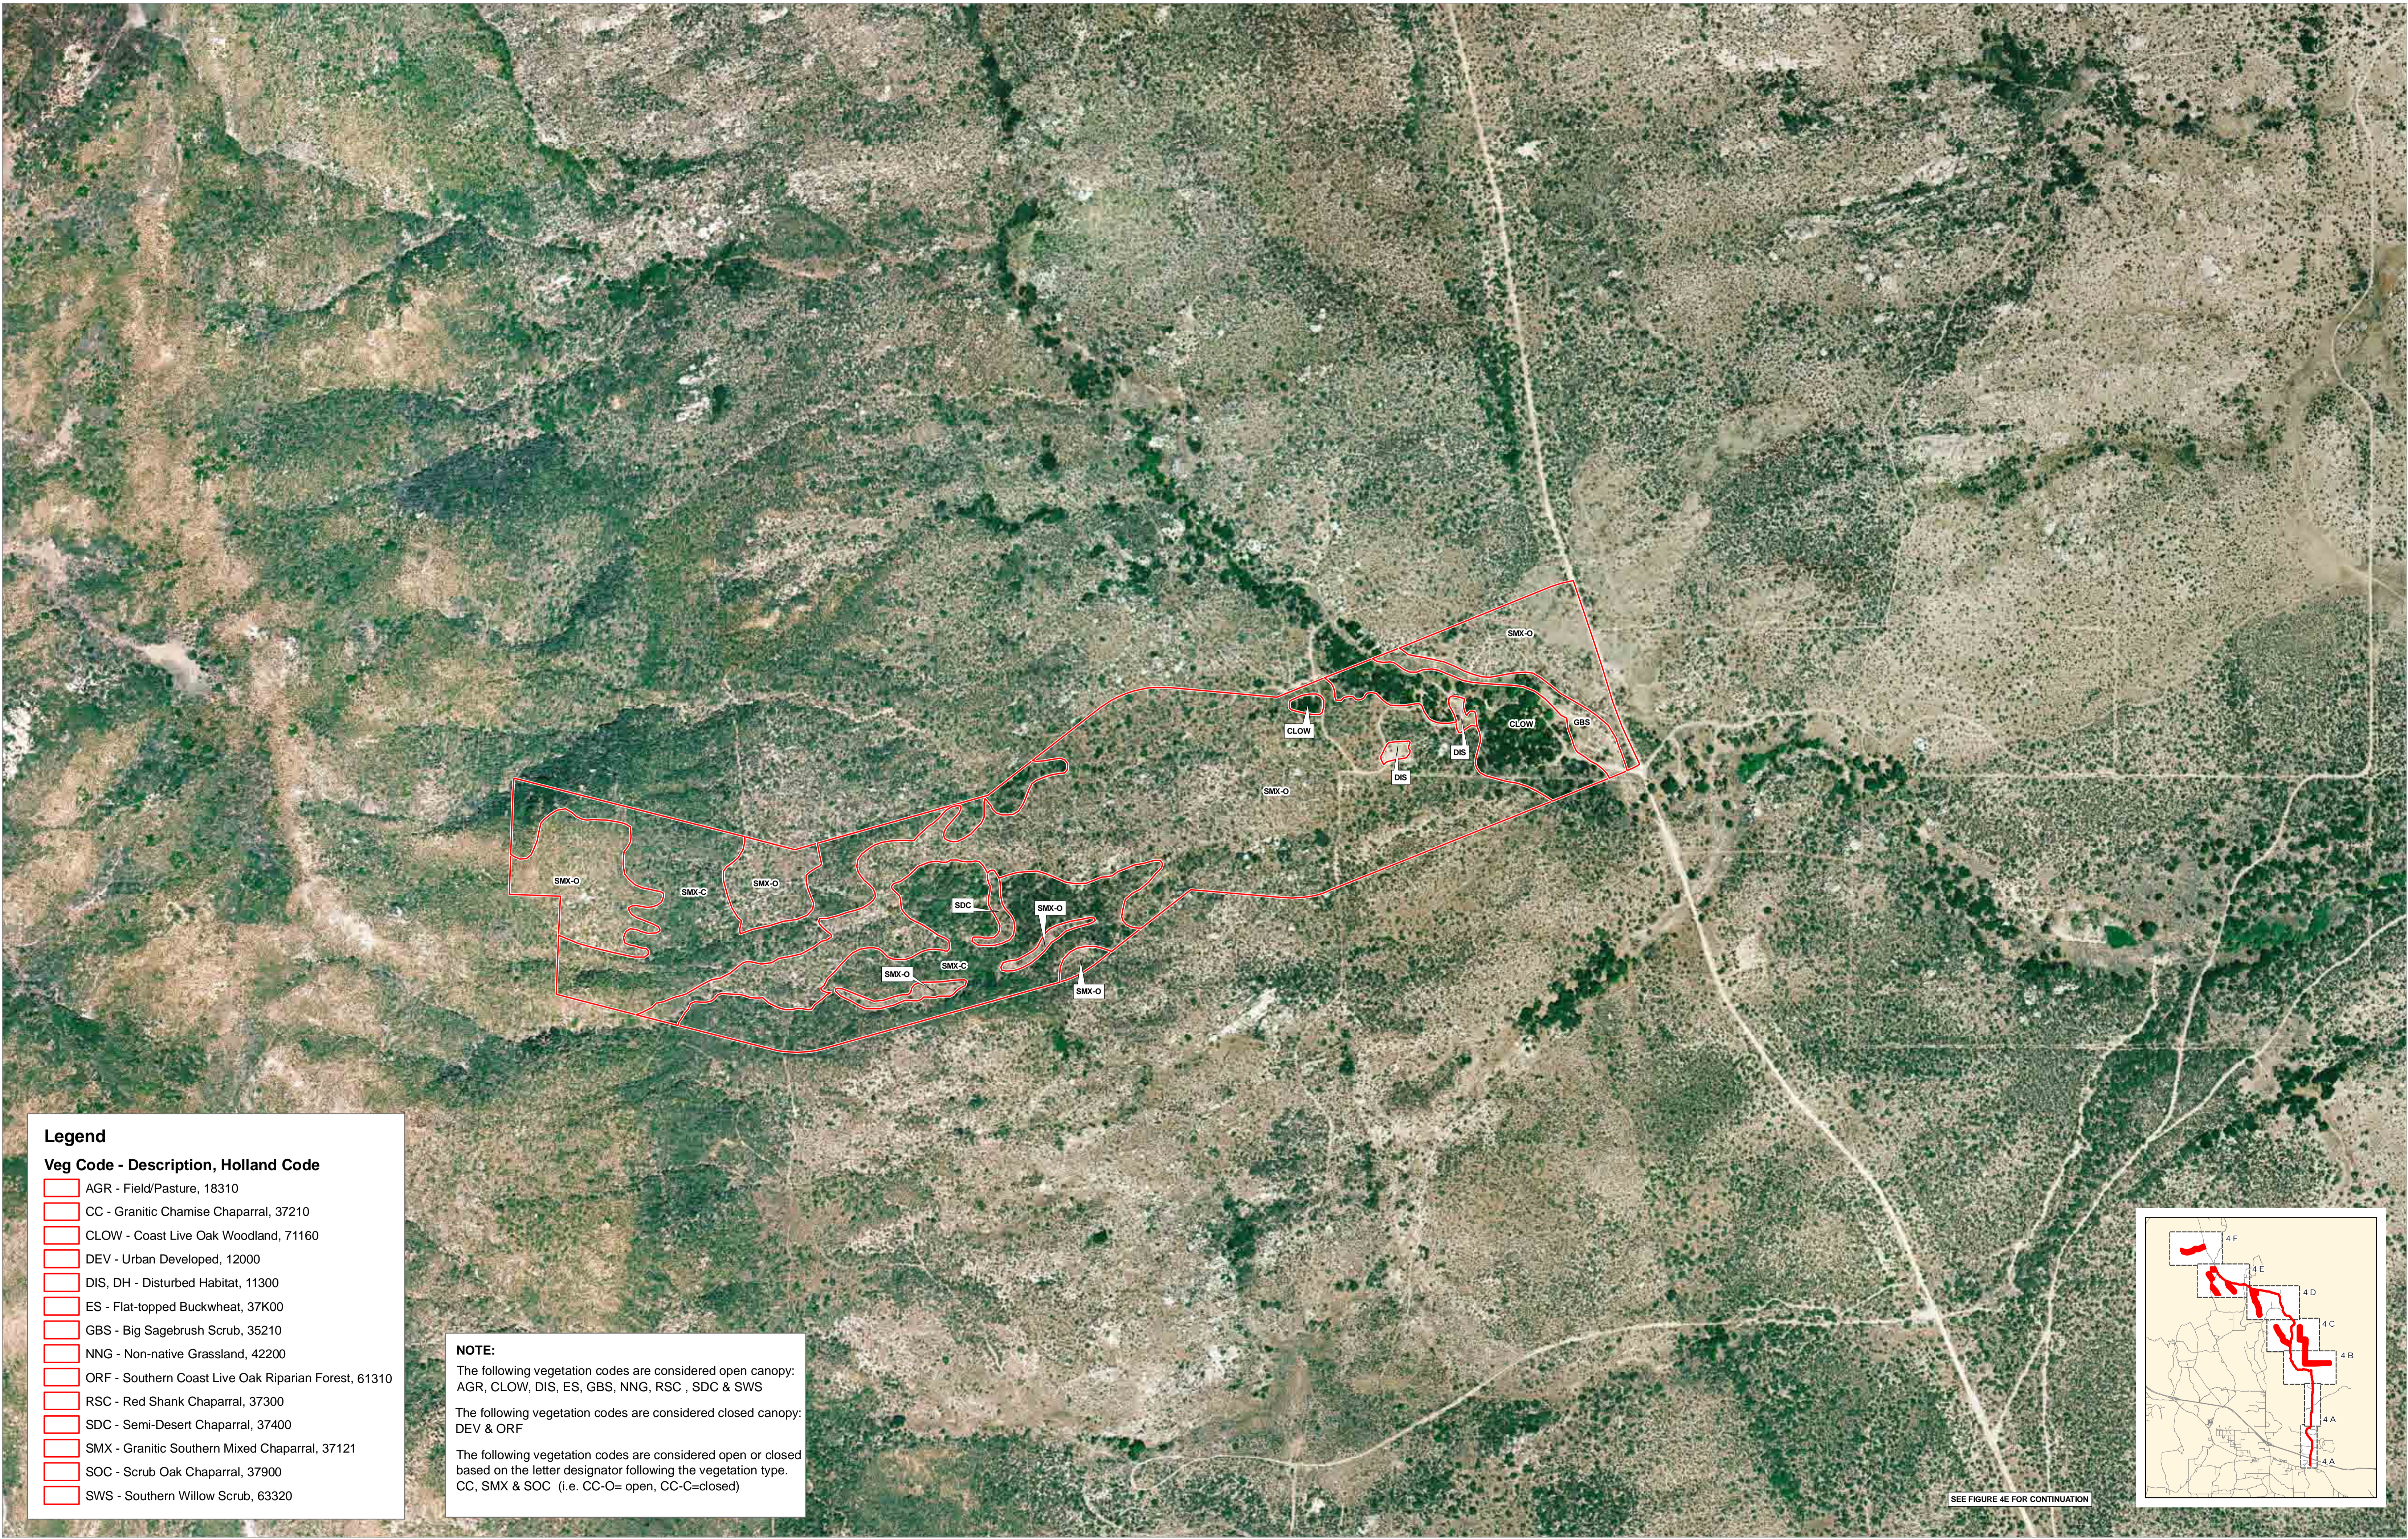

Legend

Veg Code - Description, Holland Code

- AGR - Field/Pasture, 18310
- CC - Granitic Chamise Chaparral, 37210
- CLOW - Coast Live Oak Woodland, 71160
- DEV - Urban Developed, 12000
- DIS, DH - Disturbed Habitat, 11300
- ES - Flat-topped Buckwheat, 37K00
- GBS - Big Sagebrush Scrub, 35210
- NNG - Non-native Grassland, 42200
- ORF - Southern Coast Live Oak Riparian Forest, 61310
- RSC - Red Shank Chaparral, 37300
- SDC - Semi-Desert Chaparral, 37400
- SMX - Granitic Southern Mixed Chaparral, 37121
- SOC - Scrub Oak Chaparral, 37900
- SWS - Southern Willow Scrub, 63320

NOTE:

The following vegetation codes are considered open canopy:
AGR, CLOW, DIS, ES, GBS, NNG, RSC, SDC & SWS

The following vegetation codes are considered closed canopy:
DEV & ORF

The following vegetation codes are considered open or closed based on the letter designator following the vegetation type.
CC, SMX & SOC (i.e. CC-O= open, CC-C=closed)