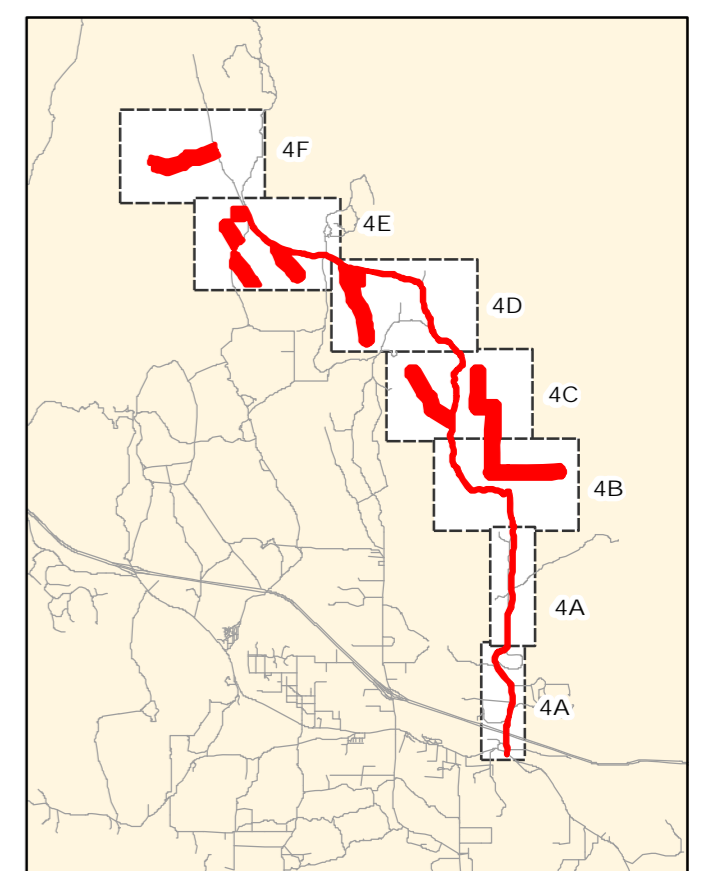

NOTE:

The following vegetation codes are considered open canopy:
AGR, CLOW, DIS, ES, GBS, NNG, RSC, SDC & SWS

The following vegetation codes are considered closed canopy:
DEV & ORF

The following vegetation codes are considered open or closed based on the letter designator following the vegetation type.
CC, SMX & SOC (i.e. CC-O= open, CC-C=closed)