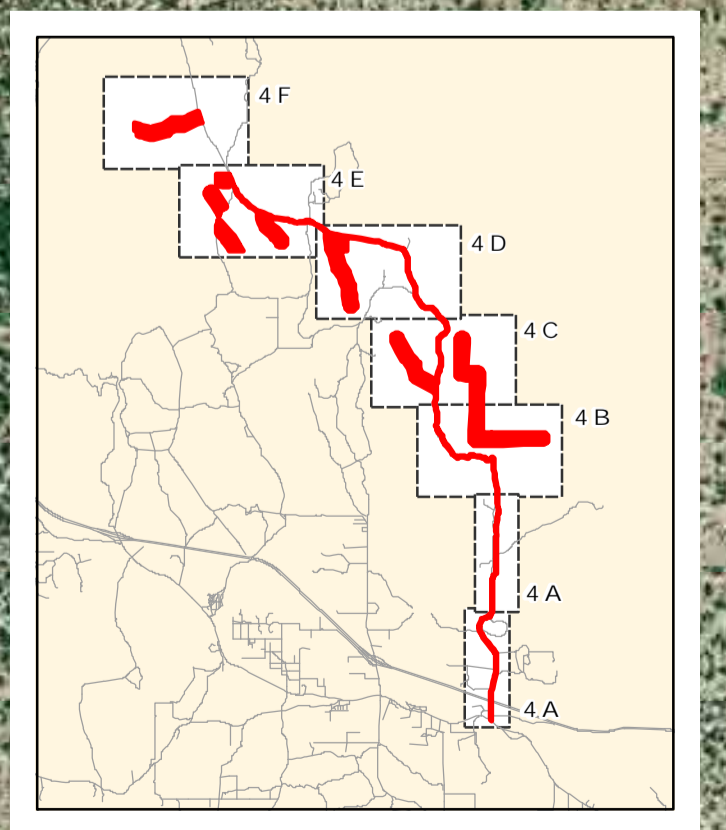

Veg Code - Description, Holland Code

- AGR - Field/Pasture, 18310
- CC - Granitic Chamise Chaparral, 37210
- CLOW - Coast Live Oak Woodland, 71160
- DEV - Urban Developed, 12000
- DIS, DH - Disturbed Habitat, 11300
- ES - Flat-topped Buckwheat, 37K00
- GBS - Big Sagebrush Scrub, 35210
- NNG - Non-native Grassland, 42200
- ORF - Southern Coast Live Oak Riparian Forest, 61310
- RSC - Red Shank Chaparral, 37300
- SDC - Semi-Desert Chaparral, 37400
- SMX - Granitic Southern Mixed Chaparral, 37121
- SOC - Scrub Oak Chaparral, 37900
- SWS - Southern Willow Scrub, 63320

Legend

Veg Code - Description, Holland Code

- AGR - Field/Pasture, 18310
- CC - Granitic Chamise Chaparral, 37210
- CLOW - Coast Live Oak Woodland, 71160
- DEV - Urban Developed, 12000
- DIS, DH - Disturbed Habitat, 11300
- ES - Flat-topped Buckwheat, 37K00
- GBS - Big Sagebrush Scrub, 35210
- NNG - Non-native Grassland, 42200
- ORF - Southern Coast Live Oak Riparian Forest, 61310
- RSC - Red Shank Chaparral, 37300
- SDC - Semi-Desert Chaparral, 37400
- SMX - Granitic Southern Mixed Chaparral, 37121
- SOC - Scrub Oak Chaparral, 37900
- SWS - Southern Willow Scrub, 63320