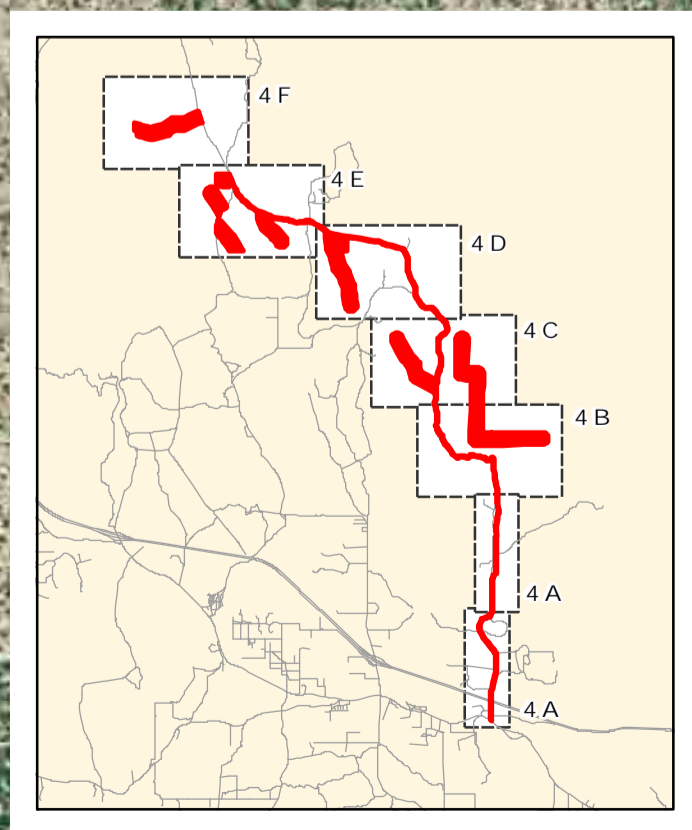

SEE FIGURE 4F FOR CONTINUATION

SEE FIGURE 4D FOR CONTINUATION

Legend

Veg Code - Description, Holland Code

- AGR - Field/Pasture, 18310
- CC - Granitic Chamise Chaparral, 37210
- CLOW - Coast Live Oak Woodland, 71160
- DEV - Urban Developed, 12000
- DIS, DH - Disturbed Habitat, 11300
- ES - Flat-topped Buckwheat, 37K00
- GBS - Big Sagebrush Scrub, 35210
- NNG - Non-native Grassland, 42200
- ORF - Southern Coast Live Oak Riparian Forest, 61310
- RSC - Red Shank Chaparral, 37300
- SDC - Semi-Desert Chaparral, 37400
- SMX - Granitic Southern Mixed Chaparral, 37121
- SOC - Scrub Oak Chaparral, 37900
- SWS - Southern Willow Scrub, 63320

Legend

Veg Code - Description, Holland Code

- AGR - Field/Pasture, 18310
- CC - Granitic Chamise Chaparral, 37210
- CLOW - Coast Live Oak Woodland, 71160
- DEV - Urban Developed, 12000
- DIS, DH - Disturbed Habitat, 11300
- ES - Flat-topped Buckwheat, 37K00
- GBS - Big Sagebrush Scrub, 35210
- NNG - Non-native Grassland, 42200
- ORF - Southern Coast Live Oak Riparian Forest, 61310
- RSC - Red Shank Chaparral, 37300
- SDC - Semi-Desert Chaparral, 37400
- SMX - Granitic Southern Mixed Chaparral, 37121
- SOC - Scrub Oak Chaparral, 37900
- SWS - Southern Willow Scrub, 63320