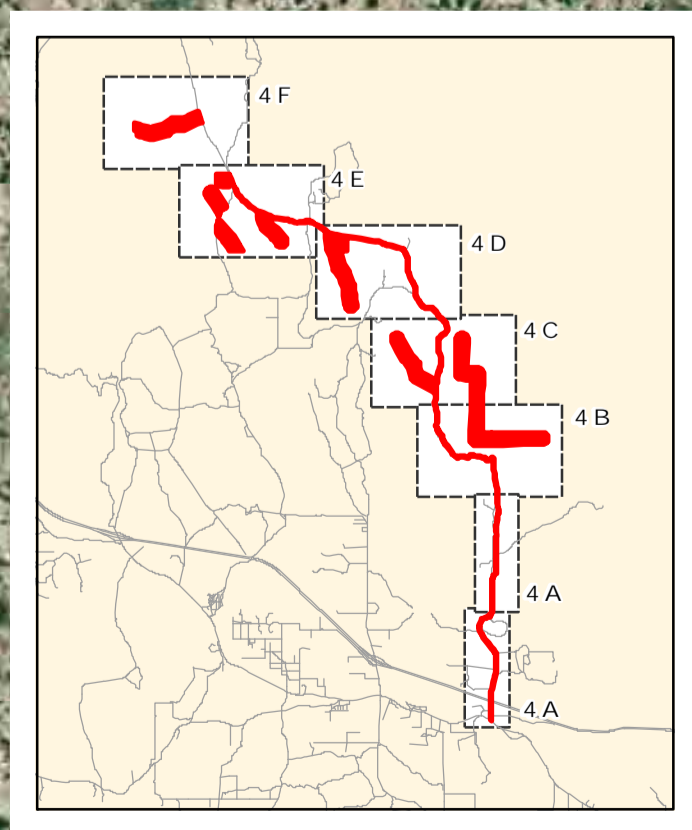

Legend

Veg Code - Description, Holland Code

- AGR - Field/Pasture, 18310
- CC - Granitic Chamise Chaparral, 37210
- CLOW - Coast Live Oak Woodland, 71160
- DEV - Urban Developed, 12000
- DIS, DH - Disturbed Habitat, 11300
- ES - Flat-topped Buckwheat, 37K00
- GBS - Big Sagebrush Scrub, 35210
- NNG - Non-native Grassland, 42200
- ORF - Southern Coast Live Oak Riparian Forest, 61310
- RSC - Red Shank Chaparral, 37300
- SDC - Semi-Desert Chaparral, 37400
- SMX - Granitic Southern Mixed Chaparral, 37121
- SOC - Scrub Oak Chaparral, 37900
- SWS - Southern Willow Scrub, 63320

SEE FIGURE 4F FOR CONTINUATION

SEE FIGURE 4D FOR CONTINUATION

Legend

Veg Code - Description, Holland Code

- AGR - Field/Pasture, 18310
- CC - Granitic Chamise Chaparral, 37210
- CLOW - Coast Live Oak Woodland, 71160
- DEV - Urban Developed, 12000
- DIS, DH - Disturbed Habitat, 11300
- ES - Flat-topped Buckwheat, 37K00
- GBS - Big Sagebrush Scrub, 35210
- NNG - Non-native Grassland, 42200
- ORF - Southern Coast Live Oak Riparian Forest, 61310
- RSC - Red Shank Chaparral, 37300
- SDC - Semi-Desert Chaparral, 37400
- SMX - Granitic Southern Mixed Chaparral, 37121
- SOC - Scrub Oak Chaparral, 37900
- SWS - Southern Willow Scrub, 63320