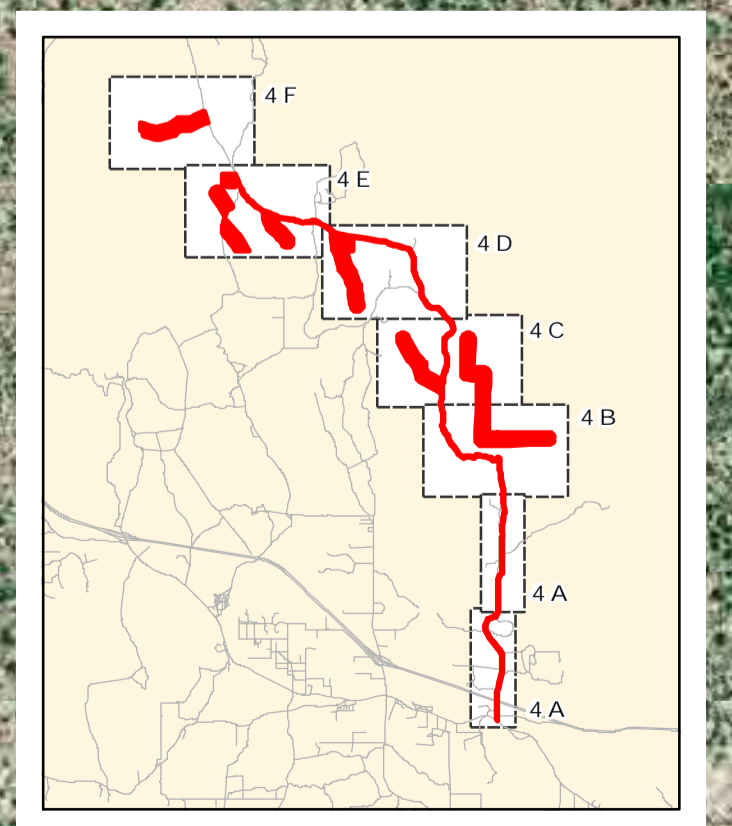

SEE FIGURE 4C FOR CONTINUATION

SEE FIGURE 4A FOR CONTINUATION

Legend

Veg Code - Description, Holland Code

- AGR - Field/Pasture, 18310
- CC - Granitic Chamise Chaparral, 37210
- CLOW - Coast Live Oak Woodland, 71160
- DEV - Urban Developed, 12000
- DIS, DH - Disturbed Habitat, 11300
- ES - Flat-topped Buckwheat, 37K00
- GBS - Big Sagebrush Scrub, 35210
- NNG - Non-native Grassland, 42200
- ORF - Southern Coast Live Oak Riparian Forest, 61310
- RSC - Red Shank Chaparral, 37300
- SDC - Semi-Desert Chaparral, 37400
- SMX - Granitic Southern Mixed Chaparral, 37121
- SOC - Scrub Oak Chaparral, 37900
- SWS - Southern Willow Scrub, 63320

NOTE:

The following vegetation codes are considered open canopy:
AGR, CLOW, DIS, ES, GBS, NNG, RSC, SDC & SWS

The following vegetation codes are considered closed canopy:
DEV & ORF

The following vegetation codes are considered open or closed based on the letter designator following the vegetation type.
CC, SMX & SOC (i.e. CC-O= open, CC-C=closed)