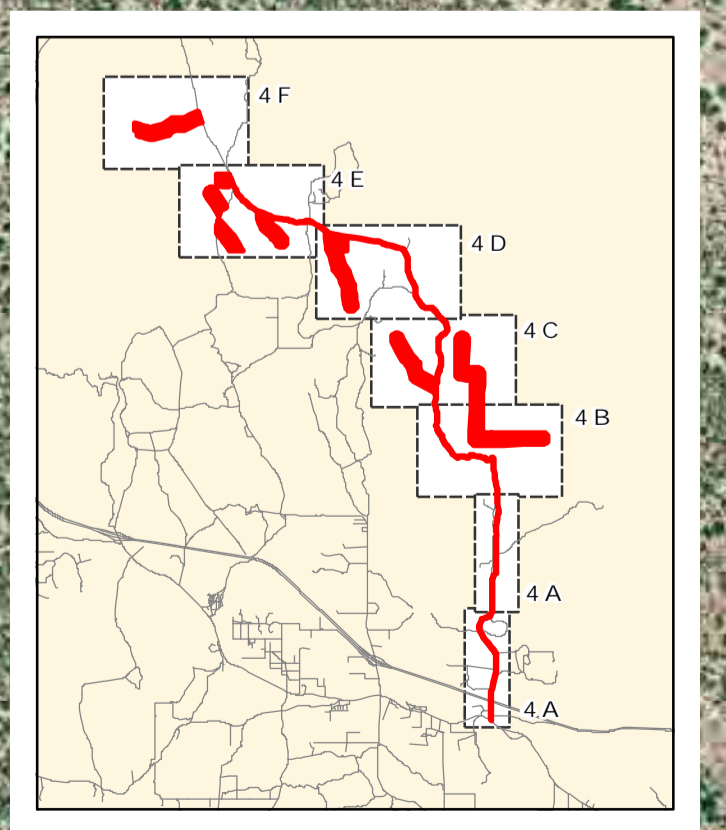

SEE FIGURE 4E FOR CONTINUATION