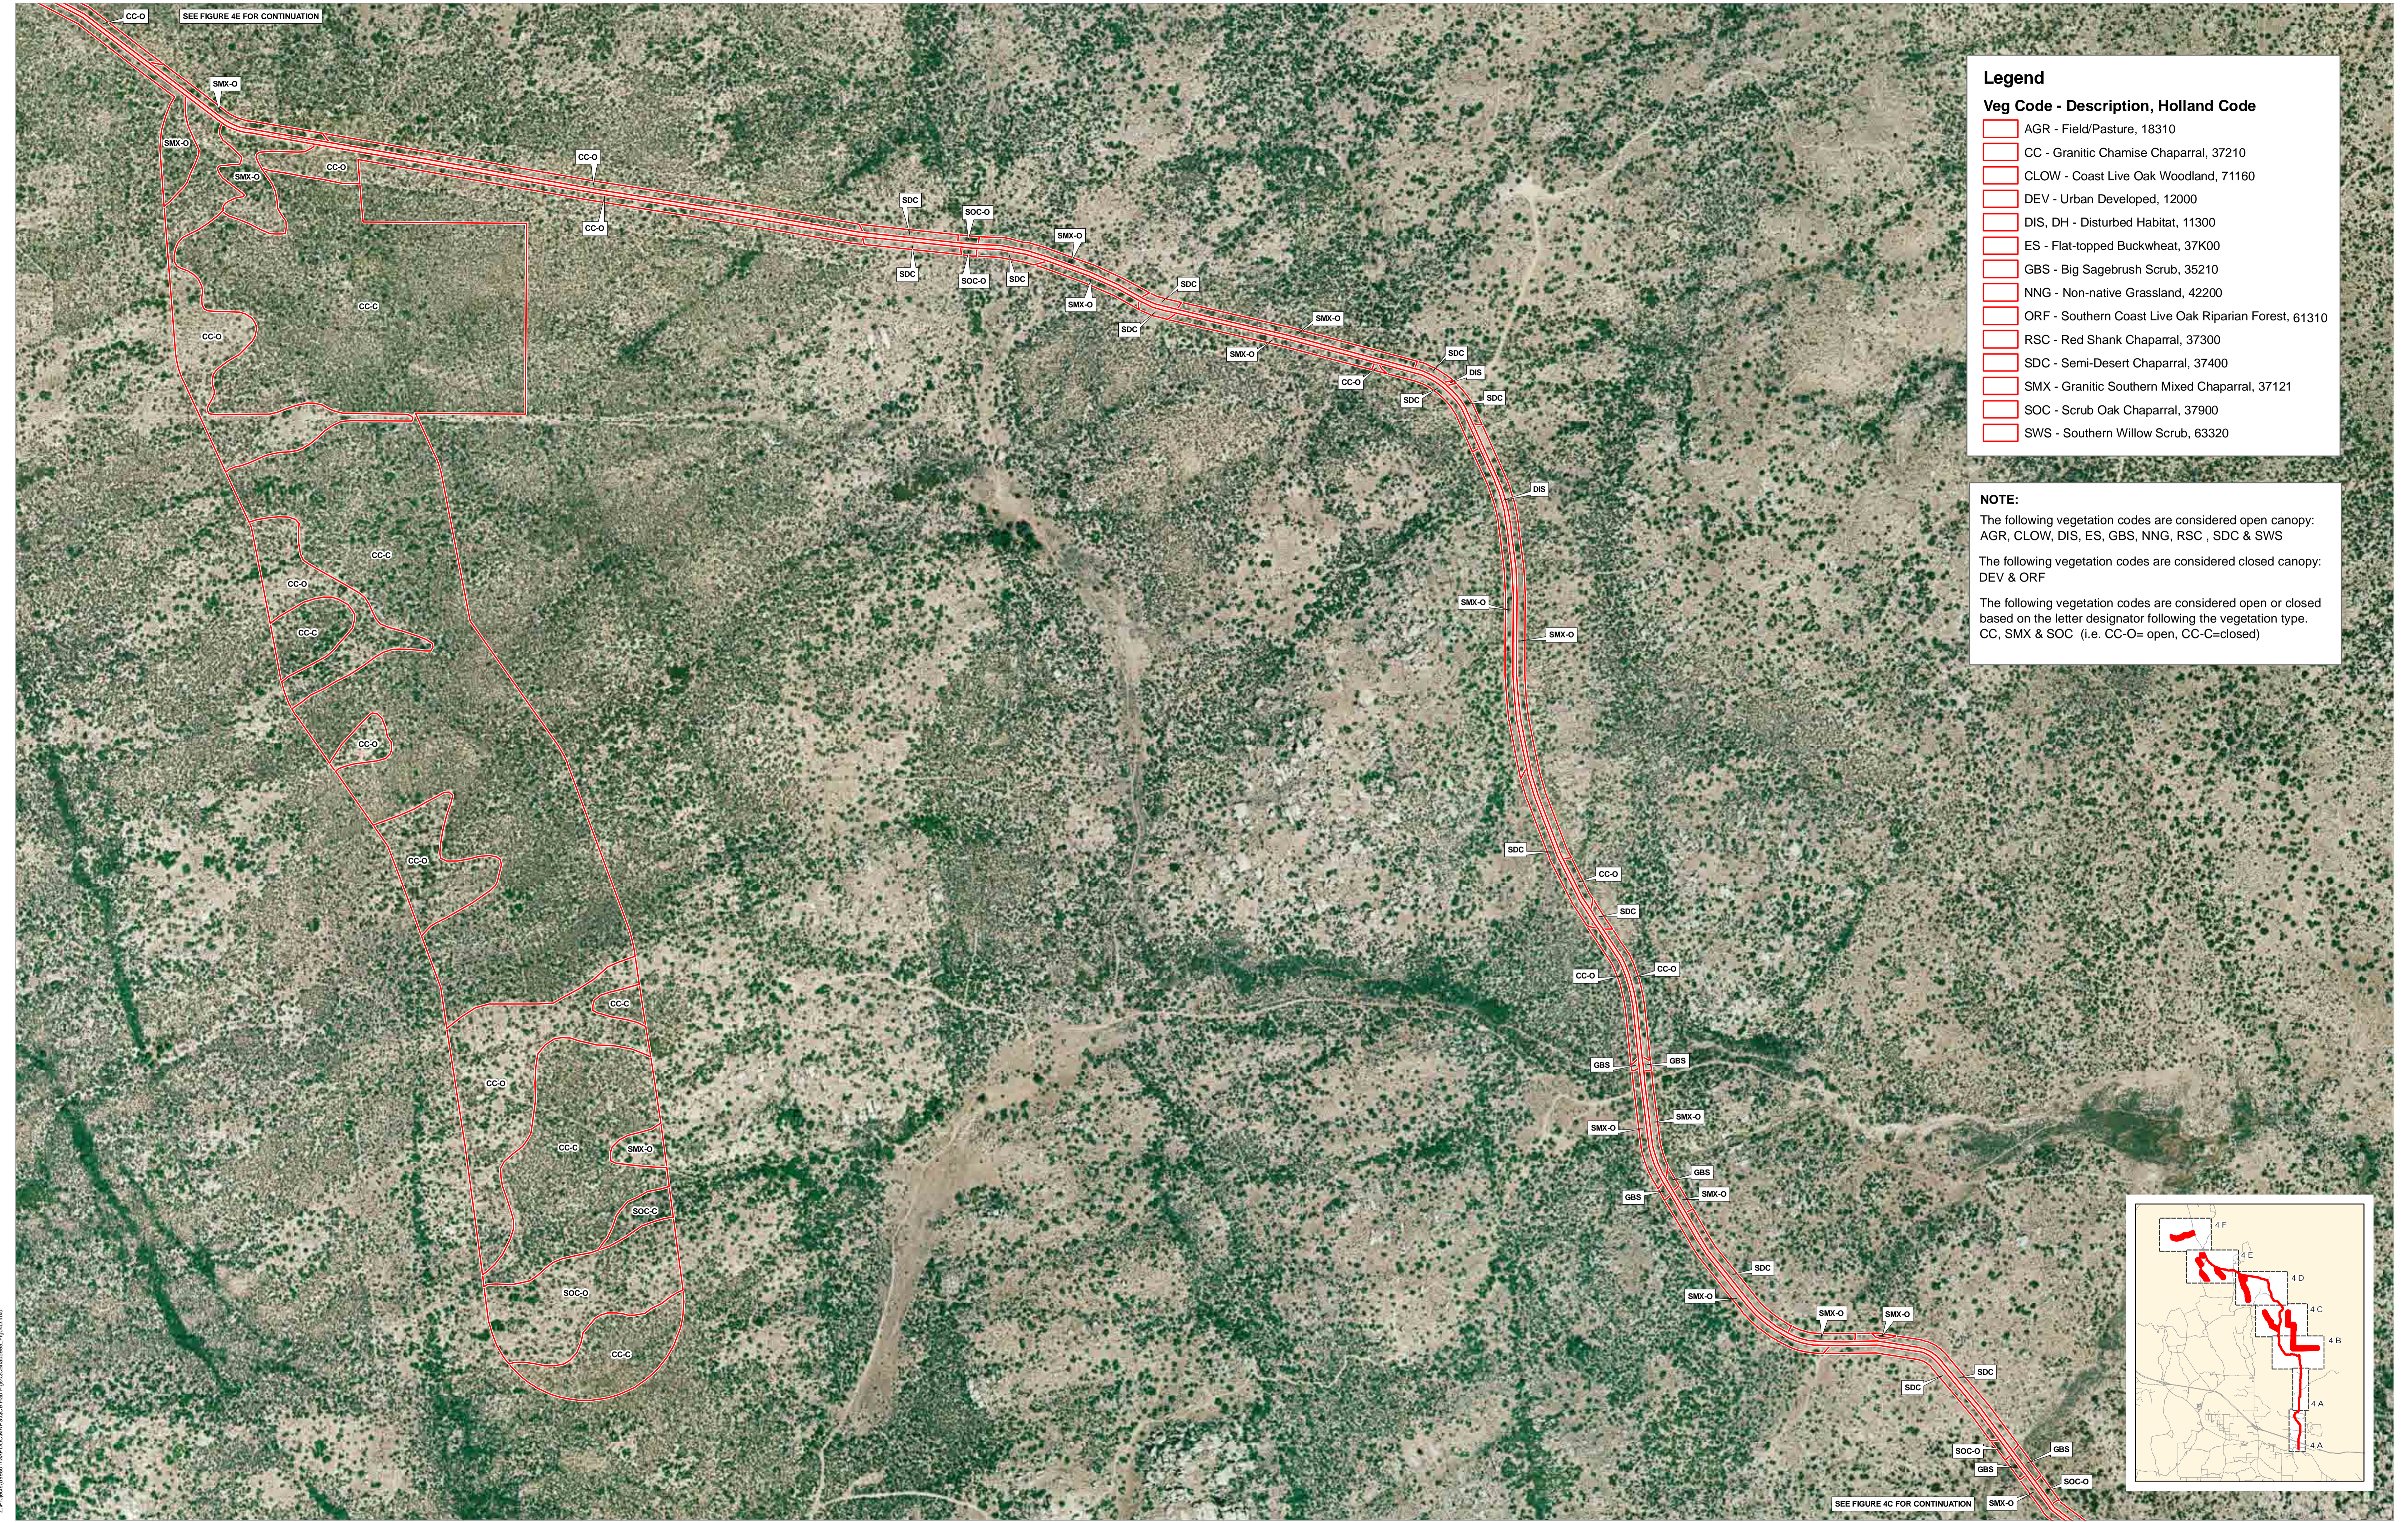

Legend

Veg Code - Description, Holland Code

- AGR - Field/Pasture, 18310
- CC - Granitic Chamise Chaparral, 37210
- CLOW - Coast Live Oak Woodland, 71160
- DEV - Urban Developed, 12000
- DIS, DH - Disturbed Habitat, 11300
- ES - Flat-topped Buckwheat, 37K00
- GBS - Big Sagebrush Scrub, 35210
- NNG - Non-native Grassland, 42200
- ORF - Southern Coast Live Oak Riparian Forest, 61310
- RSC - Red Shank Chaparral, 37300
- SDC - Semi-Desert Chaparral, 37400
- SMX - Granitic Southern Mixed Chaparral, 37121
- SOC - Scrub Oak Chaparral, 37900
- SWS - Southern Willow Scrub, 63320

NOTE:

The following vegetation codes are considered open canopy:
AGR, CLOW, DIS, ES, GBS, NNG, RSC, SDC & SWS

The following vegetation codes are considered closed canopy:
DEV & ORF

The following vegetation codes are considered open or closed based on the letter designator following the vegetation type.
CC, SMX & SOC (i.e. CC-O= open, CC-C=closed)