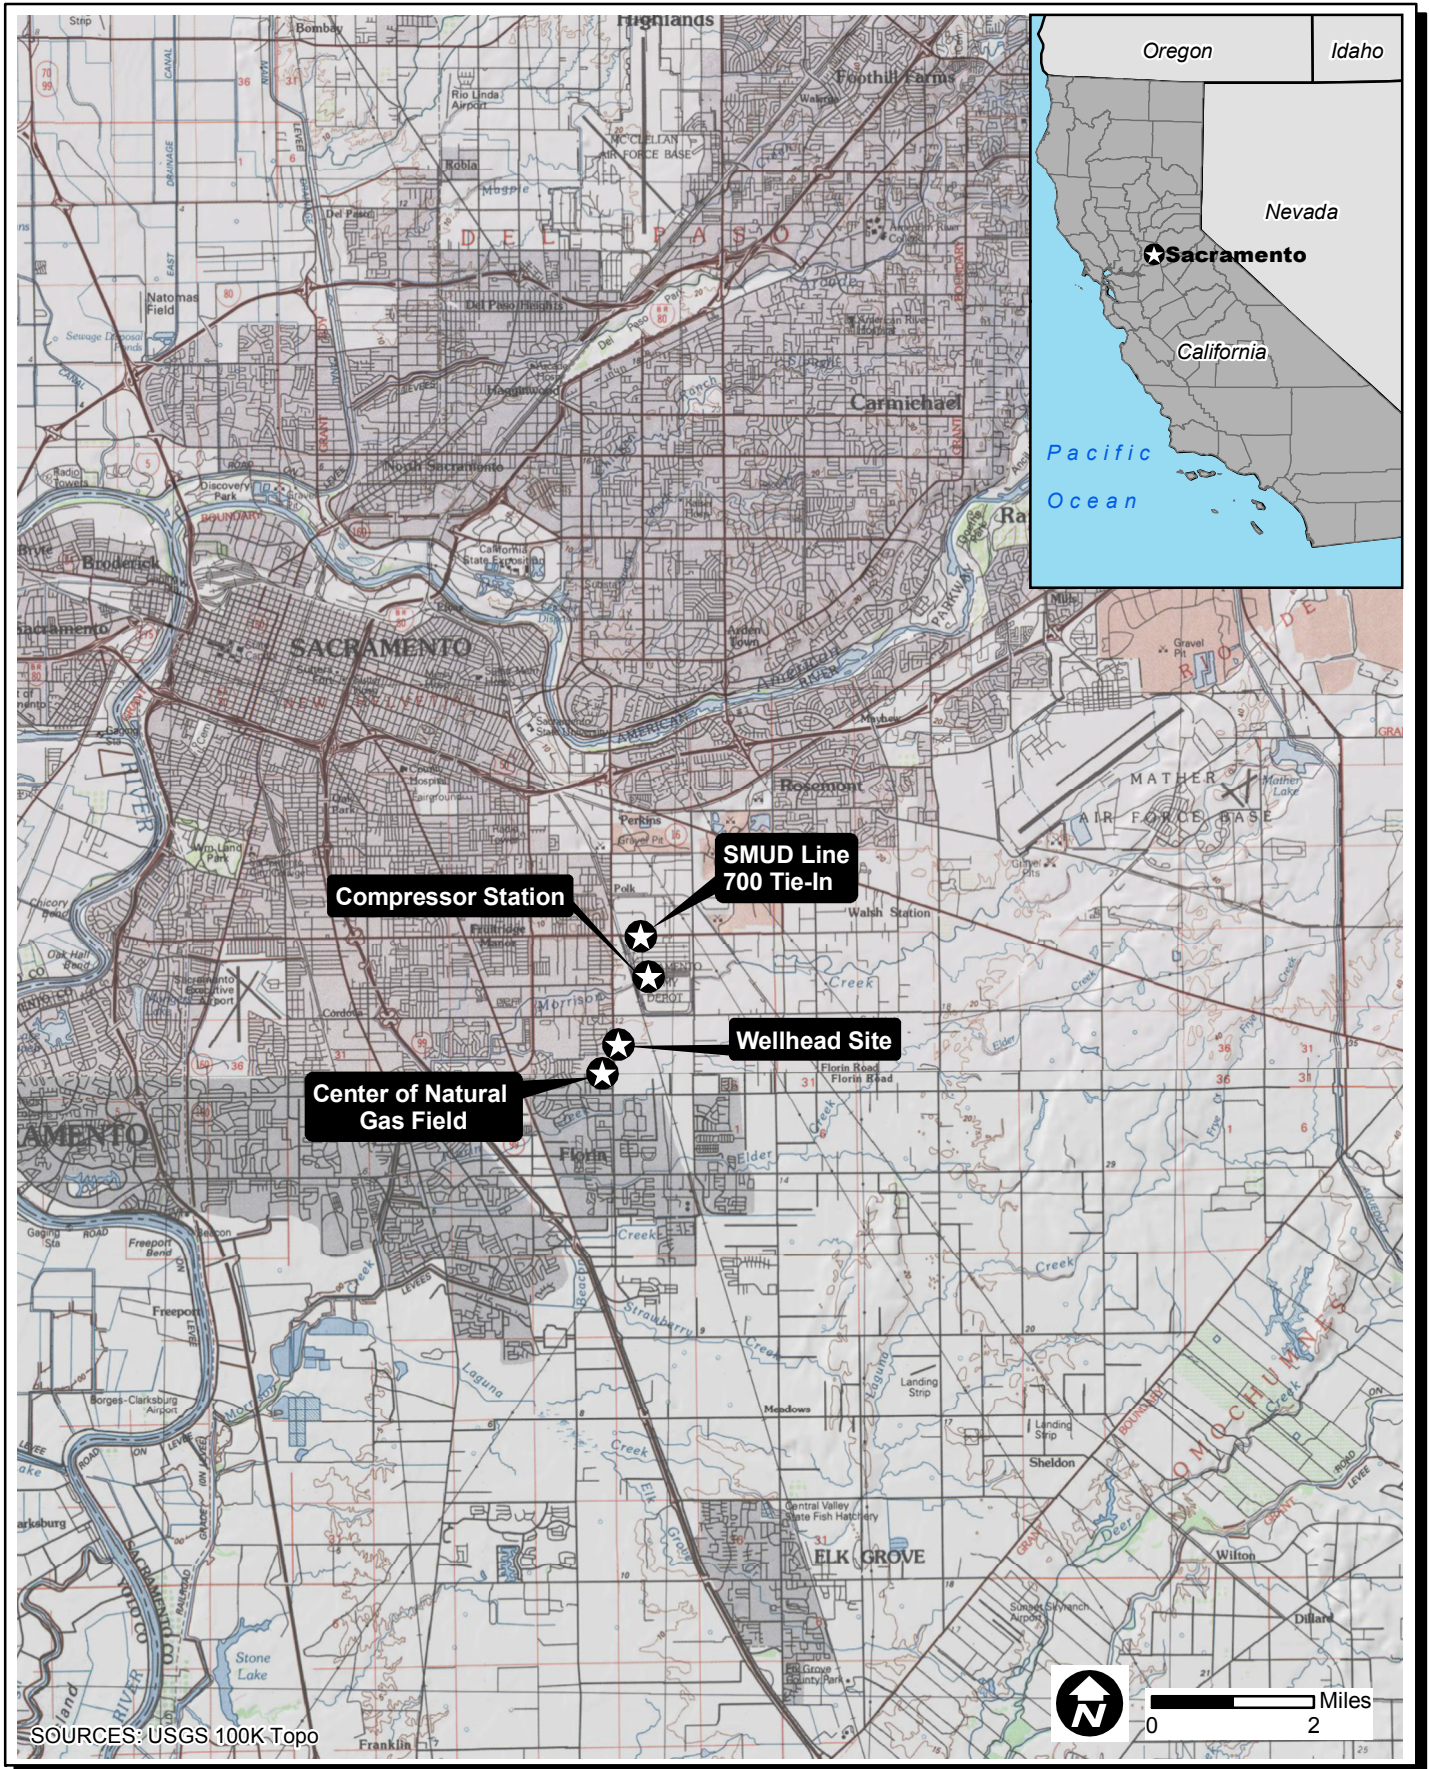

Z:\Projects\56840\1\Figs\EIR\Figs\Section B\EIR5684_Fig B-1_Regional.mxd 12/9/2008

Sacramento Natural Gas Storage Project - EIR
Regional Map

FIGURE
B-1