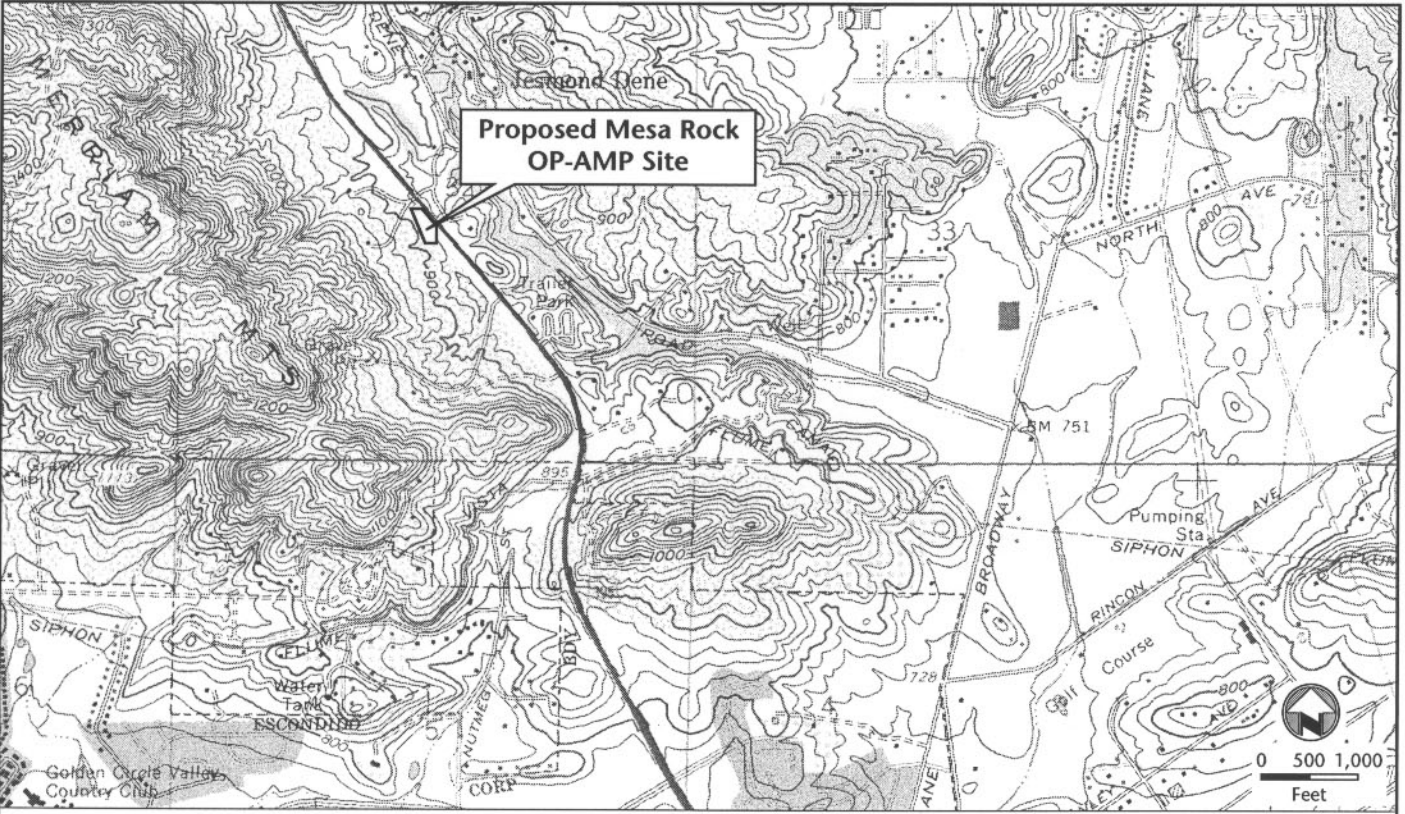

Base Map: USGS Romoland, California 7.5-minute quadrangle

Base Map: USGS Valley Center, California 7.5-minute quadrangle