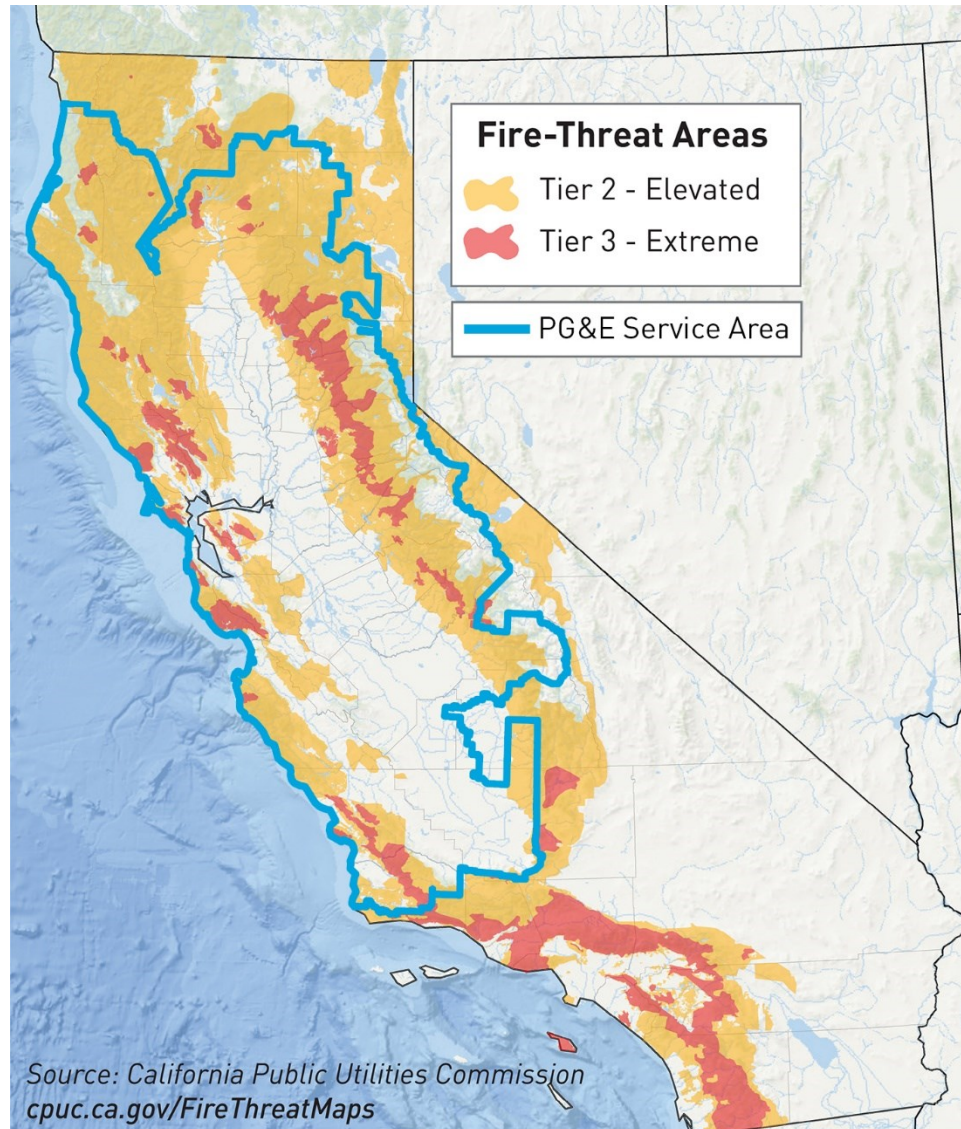

# Wildfire Threats in PG&E's Service Area

**More than half of PG&E's service area is in extreme or elevated fire-risk areas** as designated by the California Public Utilities Commission's High Fire-Threat District map.