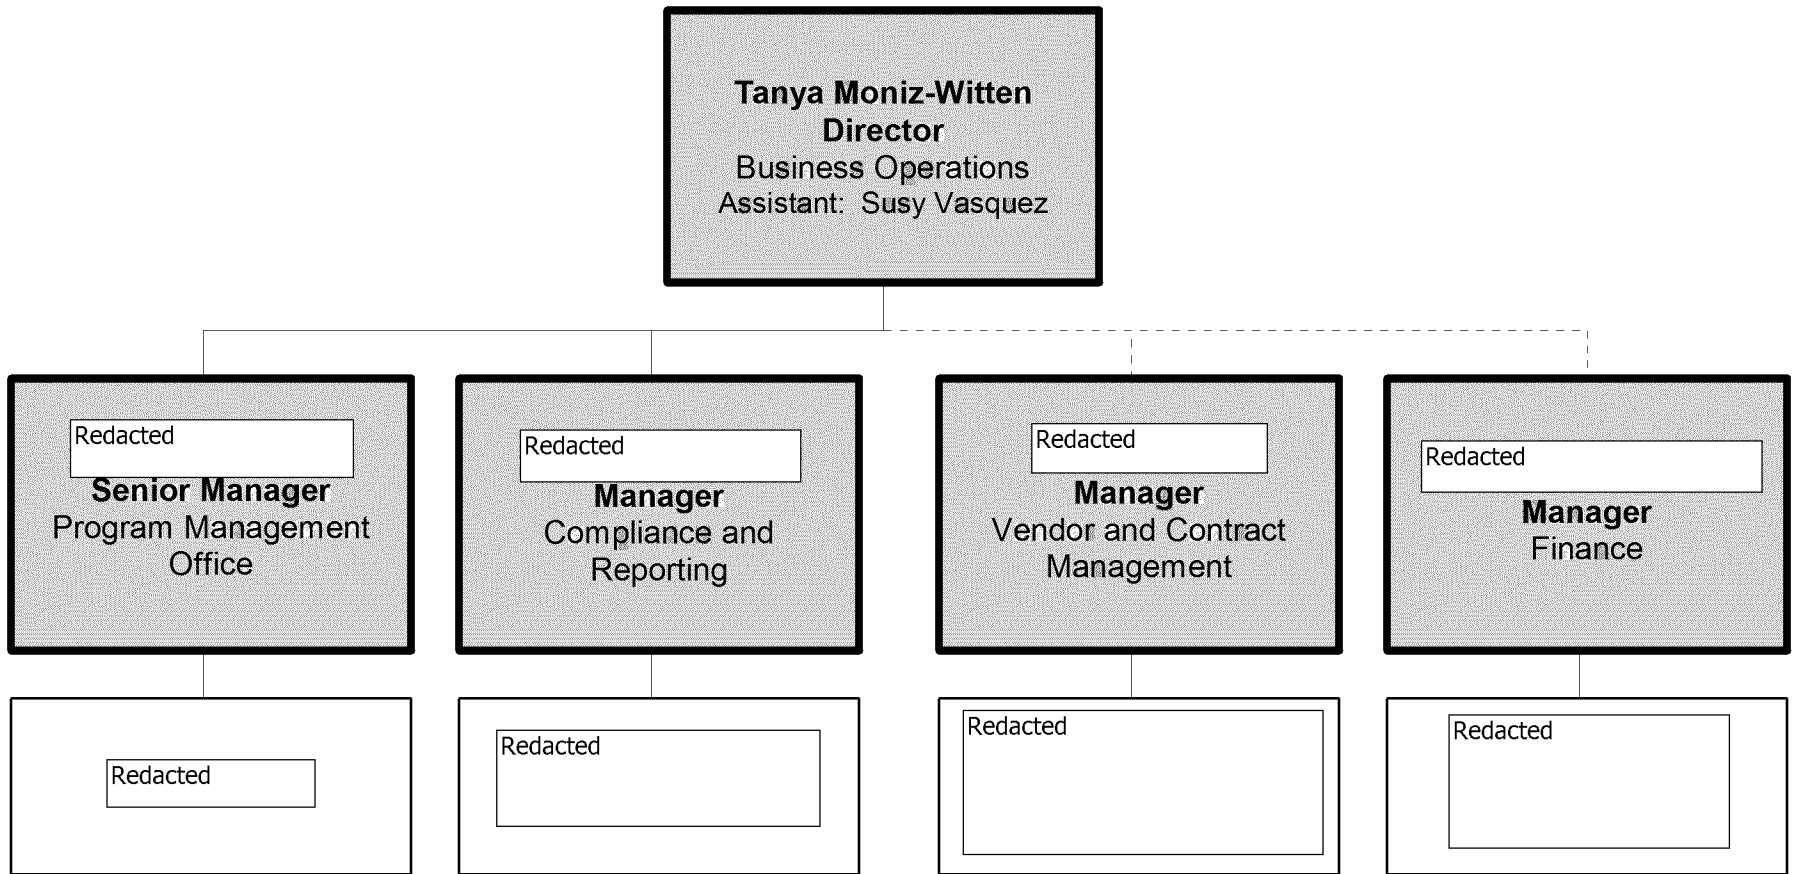

SmartMeter™ Operations

March 17, 2011

SmartMeter™ Policy and Strategy

March 17, 2011

SmartMeter™ Field Delivery

Lou Fusco
Director
 Field Delivery
 Assistant: [Redacted]

RS = on rotation from FD Solutions Meter Services Engineering Section

March 17, 2011

SmartMeter™ Field Delivery Solutions

March 17, 2011

SmartMeter™ Business Operations

March 17, 2011