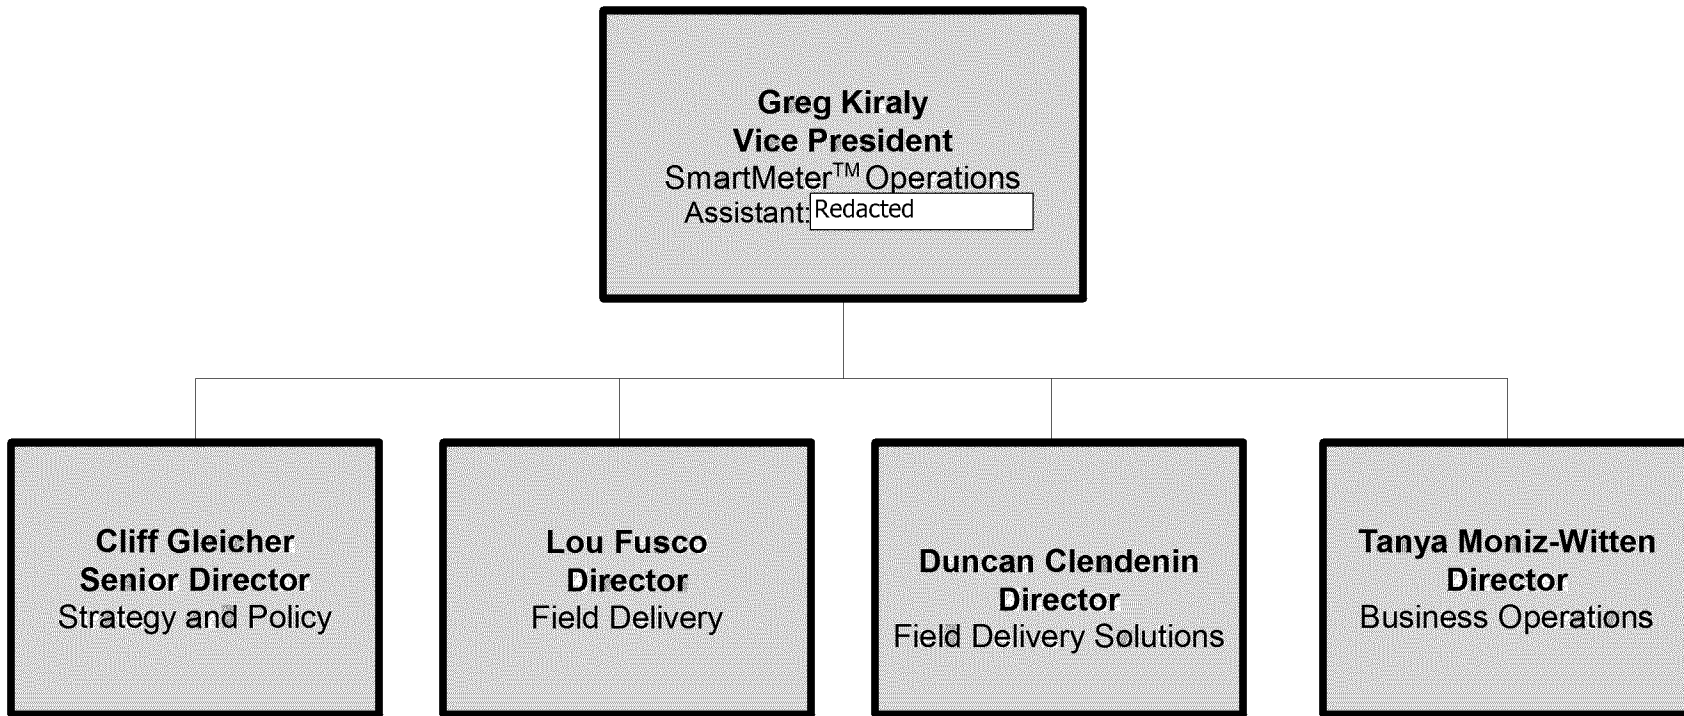

SmartMeter™ Operations

March 17, 2011

SmartMeter™ Policy and Strategy

March 17, 2011

SmartMeter™ Field Delivery

Lou Fusco
Director
 Field Delivery
 Assistant: [Redacted]

RS = on rotation from FD Solutions Meter Services Engineering Section

March 17, 2011

SmartMeter™ Field Delivery Solutions

March 17, 2011

SmartMeter™ Business Operations

March 17, 2011