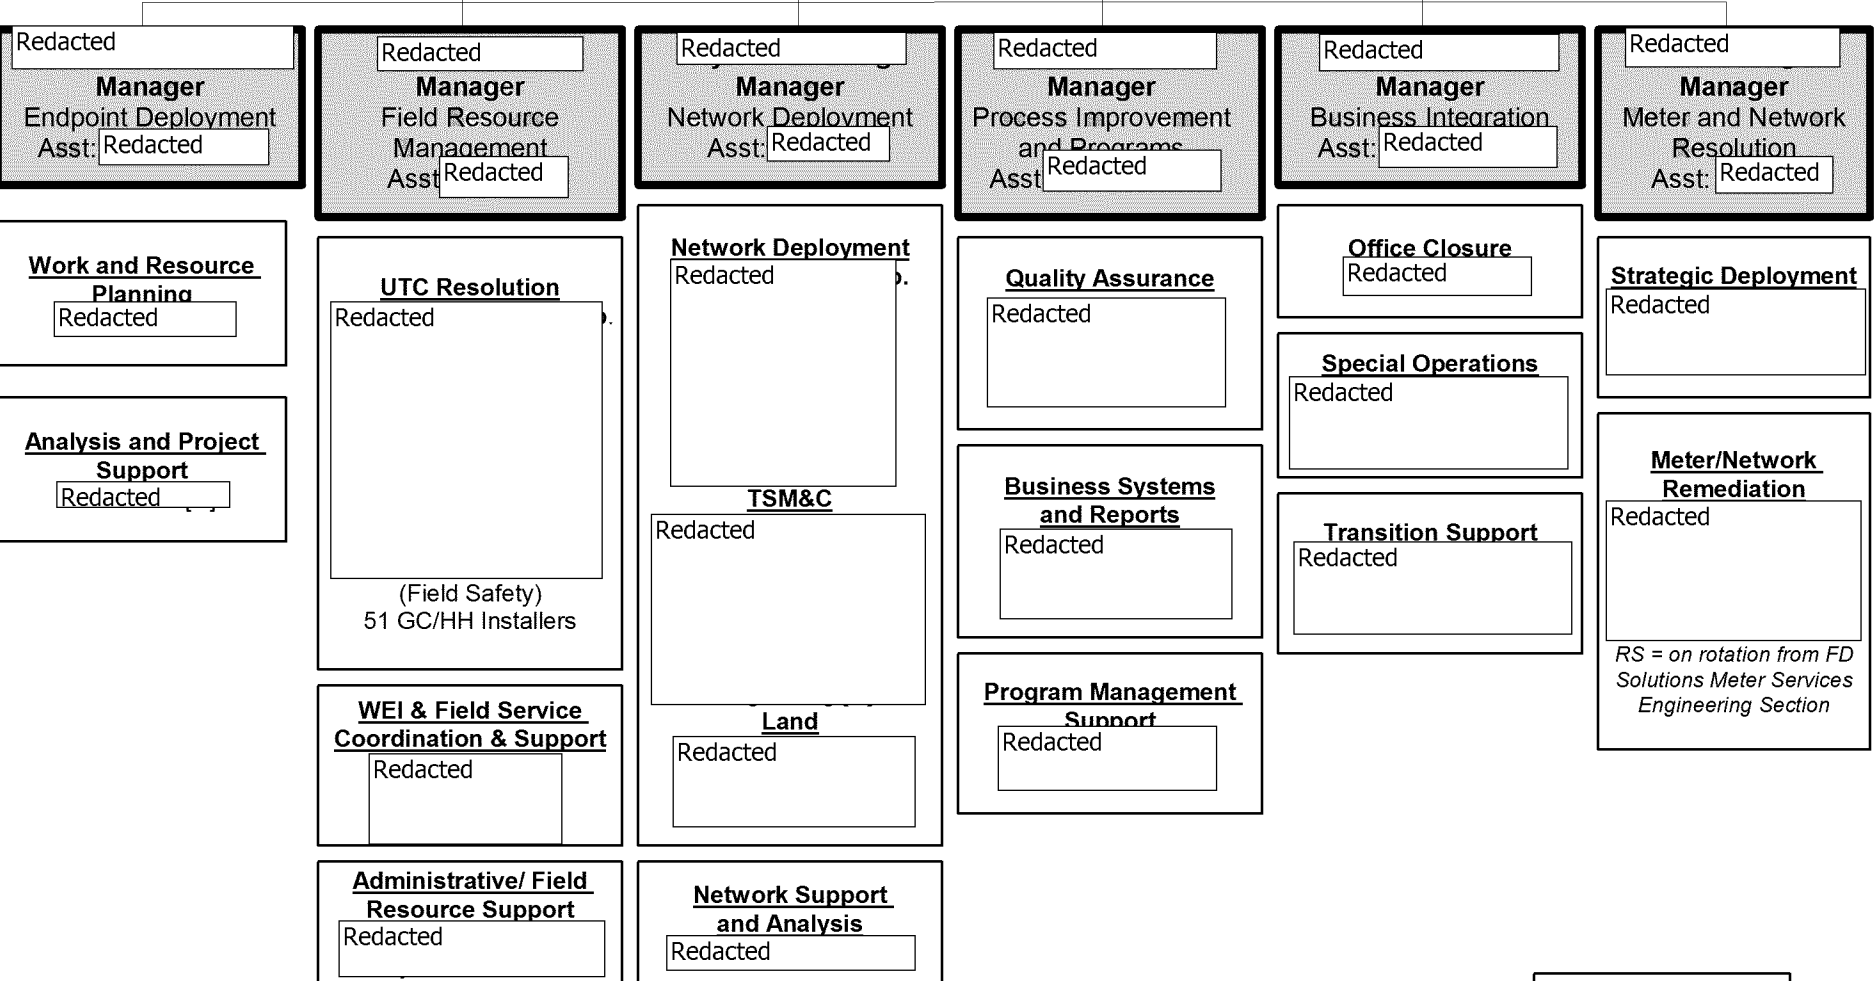

SmartMeter™ Operations

March 17, 2011

SmartMeter™ Policy and Strategy

March 17, 2011

SmartMeter™ Field Delivery

Lou Fusco
Director
 Field Delivery
 Assistant: [Redacted]

RS = on rotation from FD Solutions Meter Services Engineering Section

March 17, 2011

SmartMeter™ Field Delivery Solutions

March 17, 2011

SmartMeter™ Business Operations

March 17, 2011