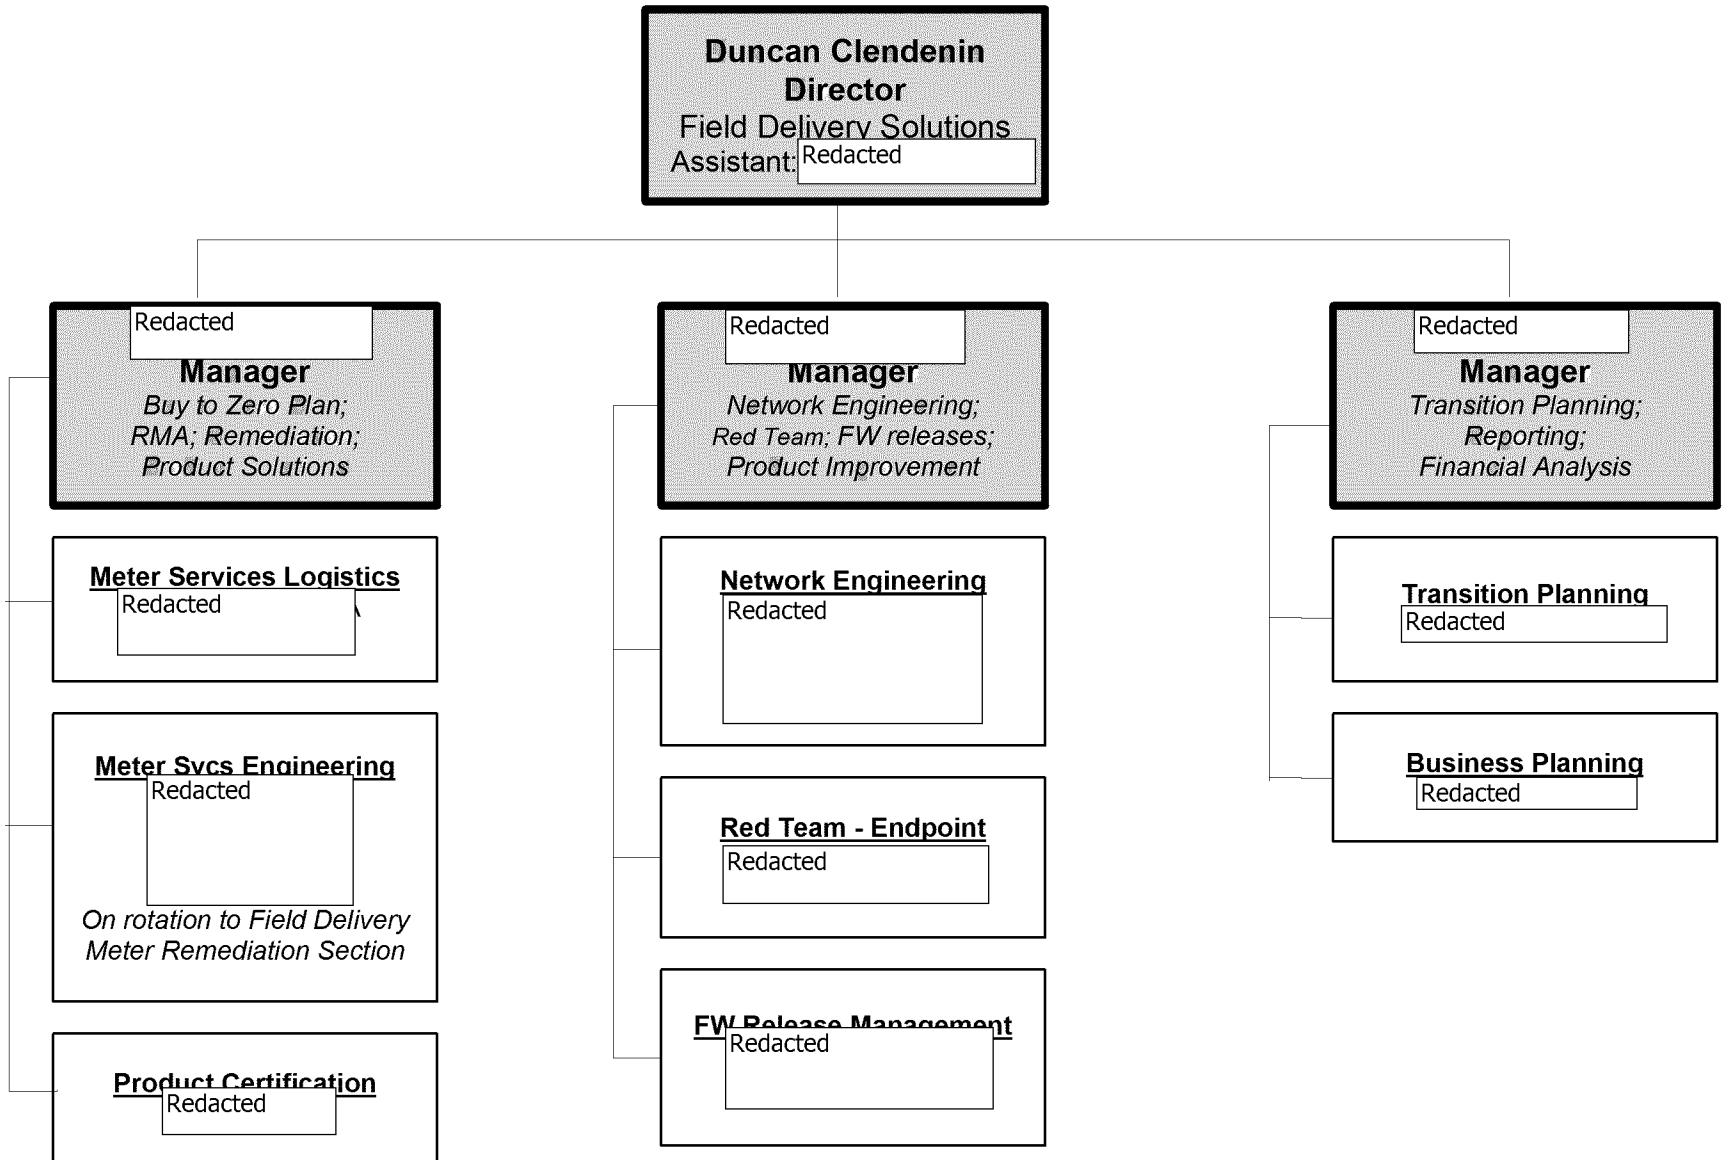

SmartMeter™ Operations

March 17, 2011

SmartMeter™ Policy and Strategy

March 17, 2011

SmartMeter™ Field Delivery

Lou Fusco
Director
 Field Delivery
 Assistant: [Redacted]

RS = on rotation from FD Solutions Meter Services Engineering Section

March 17, 2011

SmartMeter™ Field Delivery Solutions

March 17, 2011

SmartMeter™ Business Operations

March 17, 2011