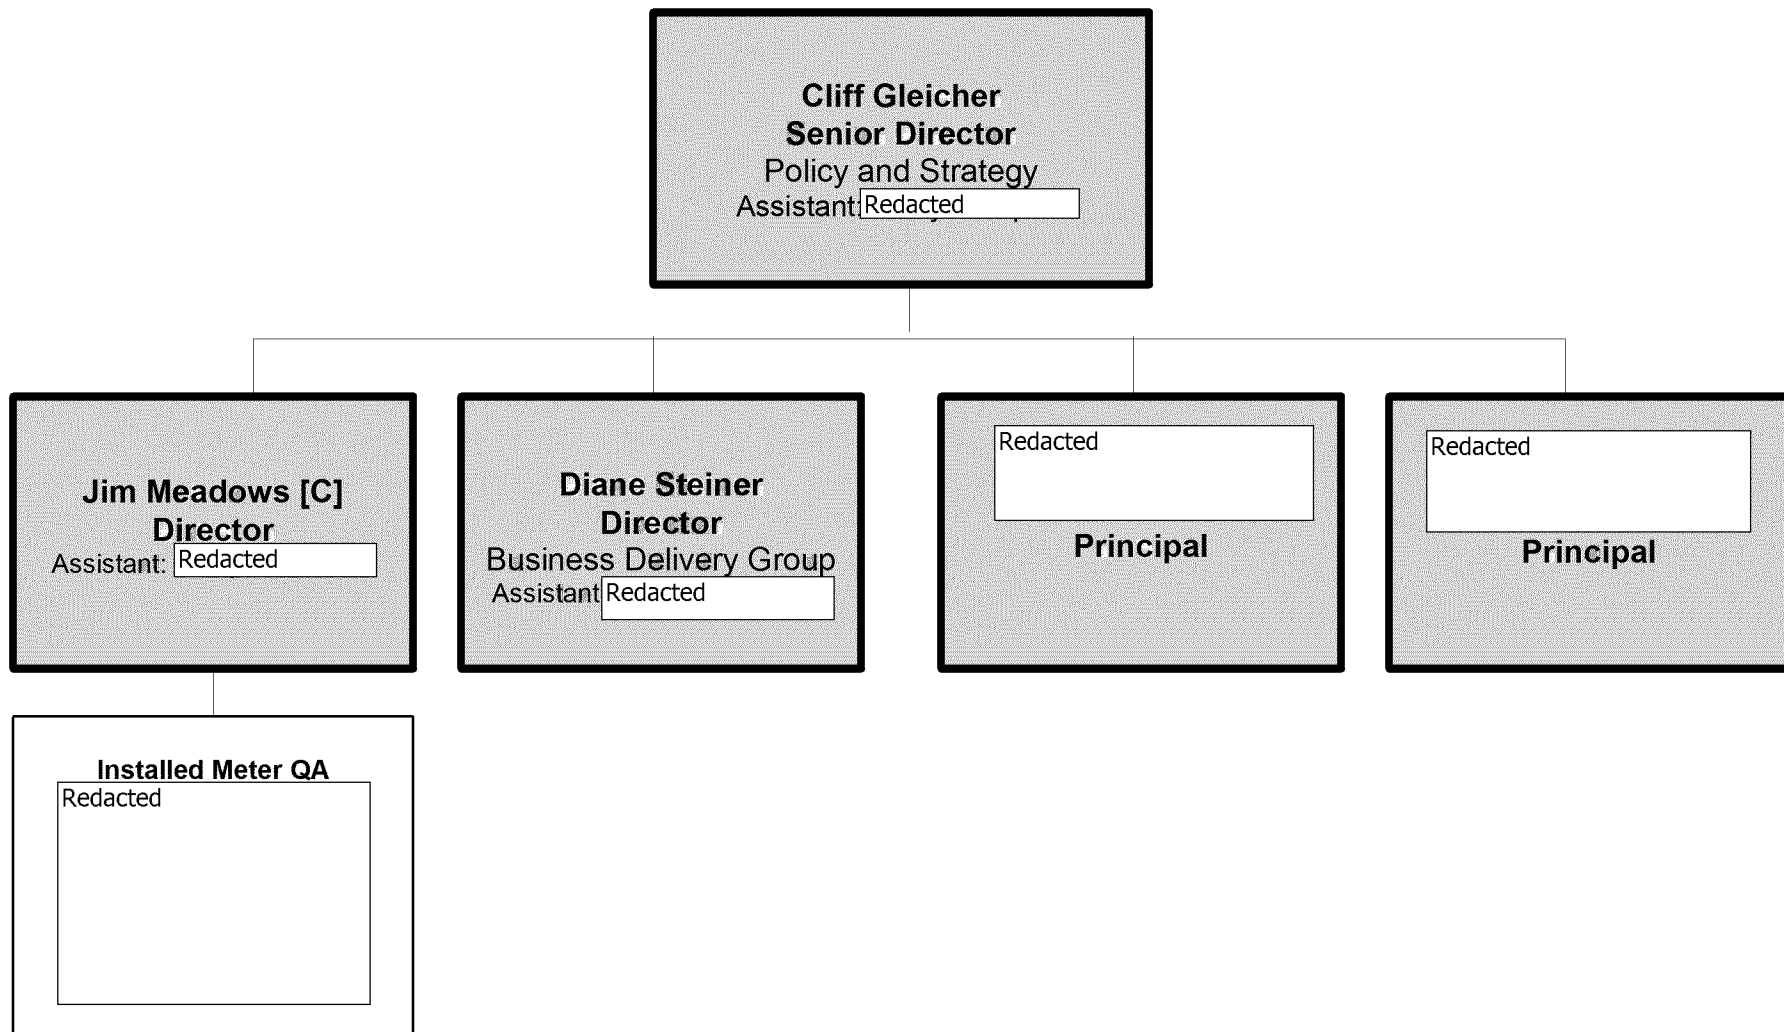

SmartMeter™ Operations

March 17, 2011

SmartMeter™ Policy and Strategy

March 17, 2011

SmartMeter™ Field Delivery

Lou Fusco
Director
 Field Delivery
 Assistant: [Redacted]

RS = on rotation from FD Solutions Meter Services Engineering Section

March 17, 2011

SmartMeter™ Field Delivery Solutions

March 17, 2011

SmartMeter™ Business Operations

March 17, 2011