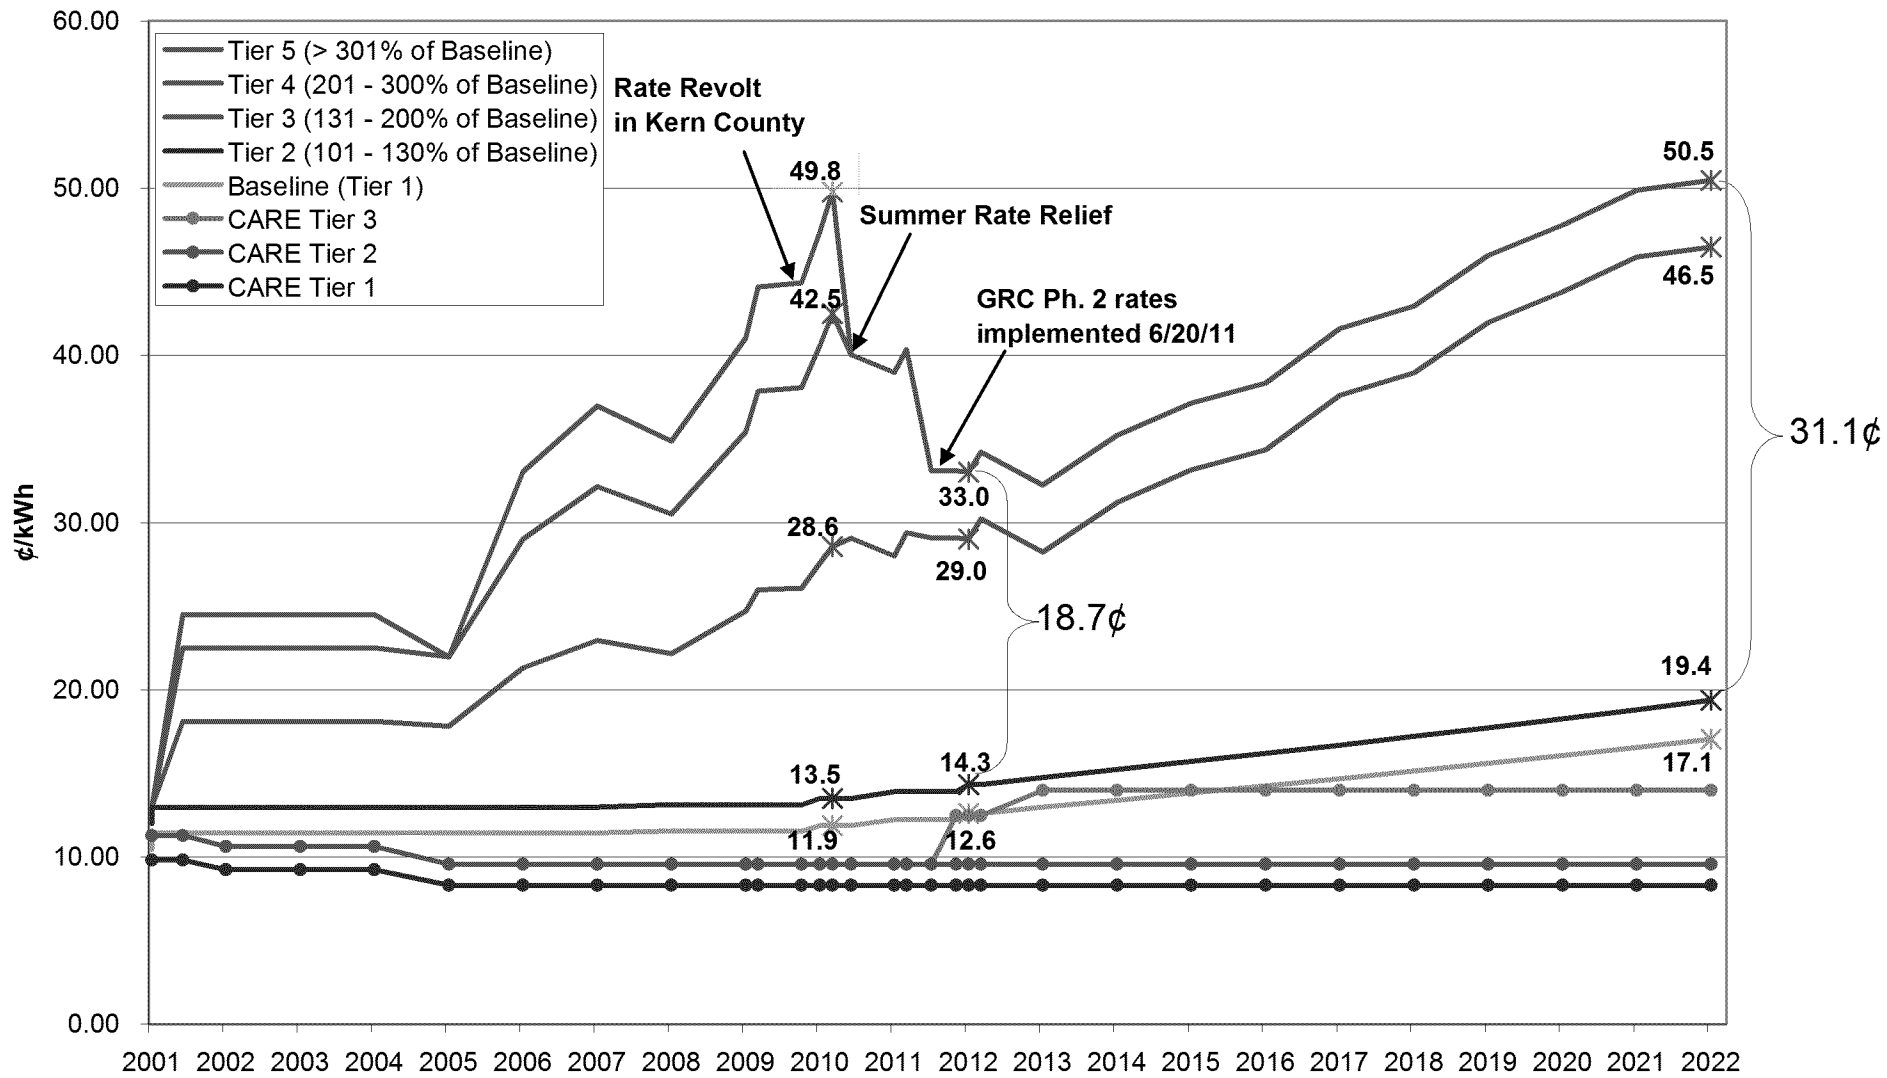

Long-Term Residential Rate Forecast

July 29, 2011

Residential Electric Rates by Tier (without Customer Charge)

Historic and Projected Residential Electric Rates
From 2011 Integrated Energy Policy Report

Assumes Care Tier 3 charge implemented on 11/1/2011.