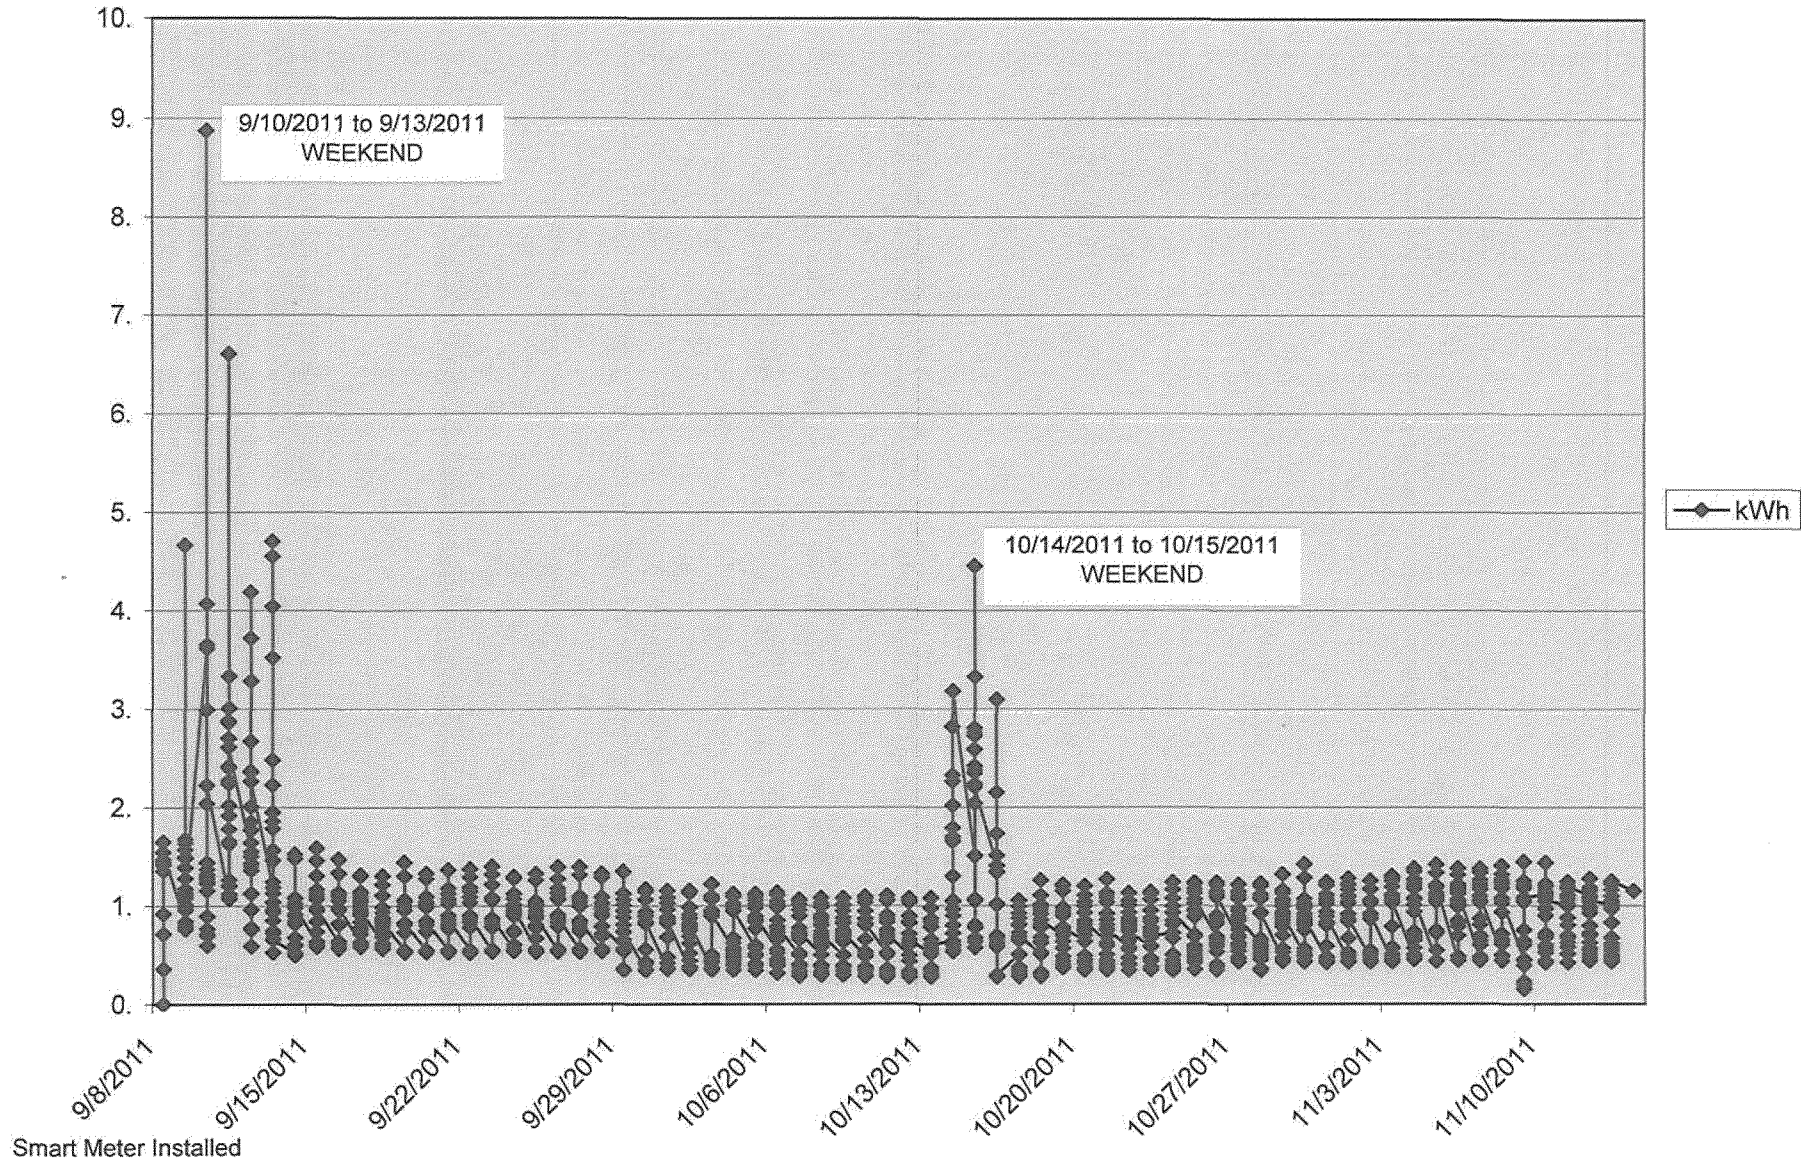

Customer Name: K E T E C F E
Address: K S C S
Account #: 9220420310

Billing Intervals Chart

Customer Name: Redacted

Address: Redacted

Friday		
Date	Time	Usage
09/09/11	01:00AM	0.788
09/09/11	02:00AM	1.136
09/09/11	03:00AM	0.957
09/09/11	04:00AM	1.633
09/09/11	05:00AM	4.667
09/09/11	06:00AM	1.670
09/09/11	07:00AM	1.568
09/09/11	08:00AM	1.493
09/09/11	09:00AM	1.483
09/09/11	10:00AM	0.838
09/09/11	11:00AM	0.799
09/09/11	12:00PM	0.970
09/09/11	01:00PM	1.019
09/09/11	02:00PM	1.019
09/09/11	03:00PM	0.763
09/09/11	04:00PM	0.998
09/09/11	05:00PM	1.391
09/09/11	06:00PM	1.279
09/09/11	07:00PM	1.133
09/09/11	08:00PM	1.078
09/09/11	09:00PM	1.091
09/09/11	10:00PM	1.111
09/09/11	11:00PM	1.169
09/10/11	12:00AM	3.618

33.670

Saturday		
Date	Time	Usage
09/10/11	01:00AM	0.598
09/10/11	02:00AM	0.764
09/10/11	03:00AM	0.696
09/10/11	04:00AM	0.716
09/10/11	05:00AM	0.894
09/10/11	06:00AM	1.287
09/10/11	07:00AM	1.370
09/10/11	08:00AM	1.287
09/10/11	09:00AM	1.321
09/10/11	10:00AM	1.289
09/10/11	11:00AM	1.240
09/10/11	12:00PM	1.267
09/10/11	01:00PM	1.271
09/10/11	02:00PM	1.435
09/10/11	03:00PM	1.225
09/10/11	04:00PM	1.156
09/10/11	05:00PM	3.655
09/10/11	06:00PM	8.874
09/10/11	07:00PM	4.070
09/10/11	08:00PM	1.271
09/10/11	09:00PM	2.038
09/10/11	10:00PM	2.995
09/10/11	11:00PM	2.227
09/11/11	12:00AM	1.072

42.350

Tuesday		
Date	Time	Usage
09/13/11	01:00AM	3.522
09/13/11	02:00AM	0.937
09/13/11	03:00AM	1.035
09/13/11	04:00AM	1.558
09/13/11	05:00AM	1.853
09/13/11	06:00AM	1.783
09/13/11	07:00AM	1.948
09/13/11	08:00AM	2.484
09/13/11	09:00AM	4.554
09/13/11	10:00AM	1.240
09/13/11	11:00AM	4.043
09/13/11	12:00PM	4.706
09/13/11	01:00PM	2.228
09/13/11	02:00PM	1.130
09/13/11	03:00PM	0.525
09/13/11	04:00PM	0.667
09/13/11	05:00PM	1.460
09/13/11	06:00PM	0.961
09/13/11	07:00PM	0.743
09/13/11	08:00PM	0.716
09/13/11	09:00PM	0.854
09/13/11	10:00PM	0.853
09/13/11	11:00PM	0.653
09/14/11	12:00AM	0.515