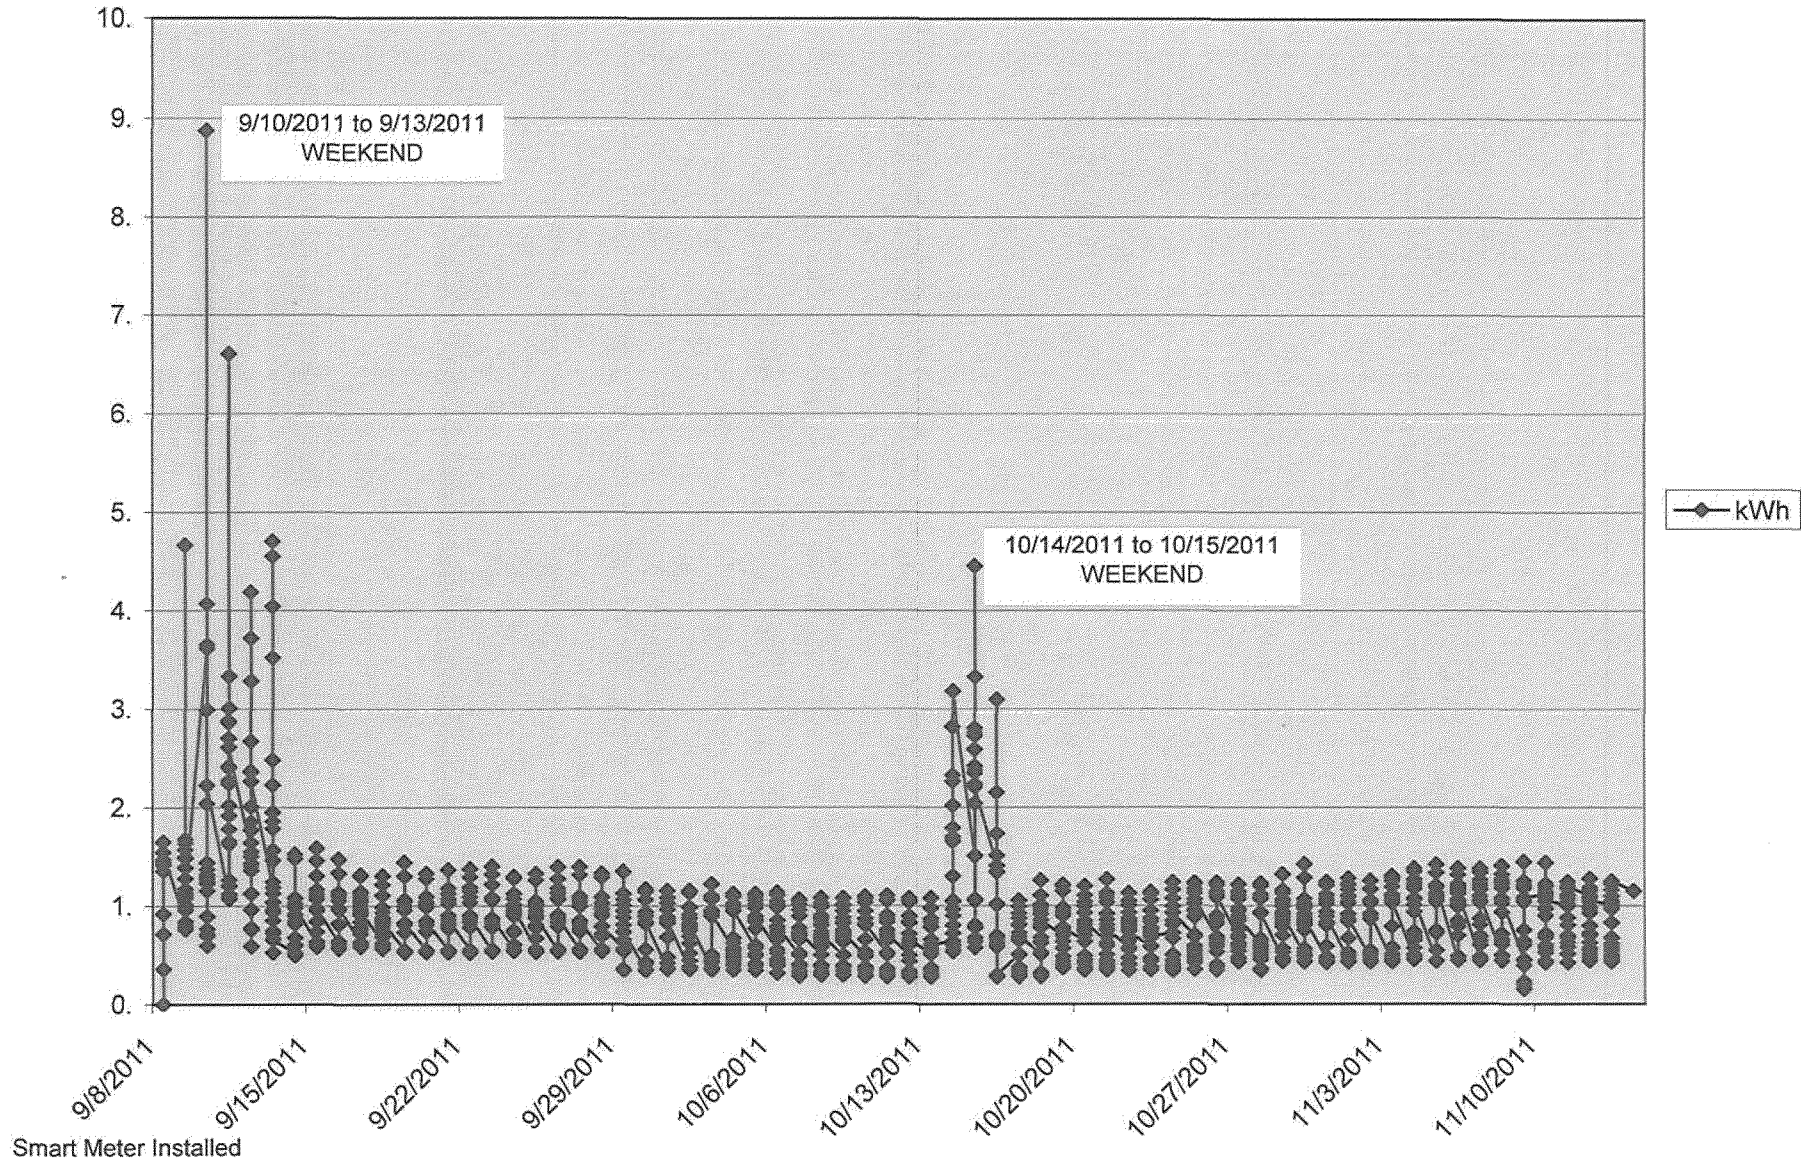

Customer Name: [Redacted]
Address: [Redacted]
Account #: 9220420310

Billing Intervals Chart

Customer Name: Redacted

Address: Redacted

Friday		
Date	Time	Usage
09/09/11	01:00AM	0.788
09/09/11	02:00AM	1.136
09/09/11	03:00AM	0.957
09/09/11	04:00AM	1.633
09/09/11	05:00AM	4.667
09/09/11	06:00AM	1.670
09/09/11	07:00AM	1.568
09/09/11	08:00AM	1.493
09/09/11	09:00AM	1.483
09/09/11	10:00AM	0.838
09/09/11	11:00AM	0.799
09/09/11	12:00PM	0.970
09/09/11	01:00PM	1.019
09/09/11	02:00PM	1.019
09/09/11	03:00PM	0.763
09/09/11	04:00PM	0.998
09/09/11	05:00PM	1.391
09/09/11	06:00PM	1.279
09/09/11	07:00PM	1.133
09/09/11	08:00PM	1.078
09/09/11	09:00PM	1.091
09/09/11	10:00PM	1.111
09/09/11	11:00PM	1.169
09/10/11	12:00AM	3.618

33.670

Saturday		
Date	Time	Usage
09/10/11	01:00AM	0.598
09/10/11	02:00AM	0.764
09/10/11	03:00AM	0.696
09/10/11	04:00AM	0.716
09/10/11	05:00AM	0.894
09/10/11	06:00AM	1.287
09/10/11	07:00AM	1.370
09/10/11	08:00AM	1.287
09/10/11	09:00AM	1.321
09/10/11	10:00AM	1.289
09/10/11	11:00AM	1.240
09/10/11	12:00PM	1.267
09/10/11	01:00PM	1.271
09/10/11	02:00PM	1.435
09/10/11	03:00PM	1.225
09/10/11	04:00PM	1.156
09/10/11	05:00PM	3.655
09/10/11	06:00PM	8.874
09/10/11	07:00PM	4.070
09/10/11	08:00PM	1.271
09/10/11	09:00PM	2.038
09/10/11	10:00PM	2.995
09/10/11	11:00PM	2.227
09/11/11	12:00AM	1.072

42.350

Tuesday		
Date	Time	Usage
09/13/11	01:00AM	3.522
09/13/11	02:00AM	0.937
09/13/11	03:00AM	1.035
09/13/11	04:00AM	1.558
09/13/11	05:00AM	1.853
09/13/11	06:00AM	1.783
09/13/11	07:00AM	1.948
09/13/11	08:00AM	2.484
09/13/11	09:00AM	4.554
09/13/11	10:00AM	1.240
09/13/11	11:00AM	4.043
09/13/11	12:00PM	4.706
09/13/11	01:00PM	2.228
09/13/11	02:00PM	1.130
09/13/11	03:00PM	0.525
09/13/11	04:00PM	0.667
09/13/11	05:00PM	1.460
09/13/11	06:00PM	0.961
09/13/11	07:00PM	0.743
09/13/11	08:00PM	0.716
09/13/11	09:00PM	0.854
09/13/11	10:00PM	0.853
09/13/11	11:00PM	0.653
09/14/11	12:00AM	0.515