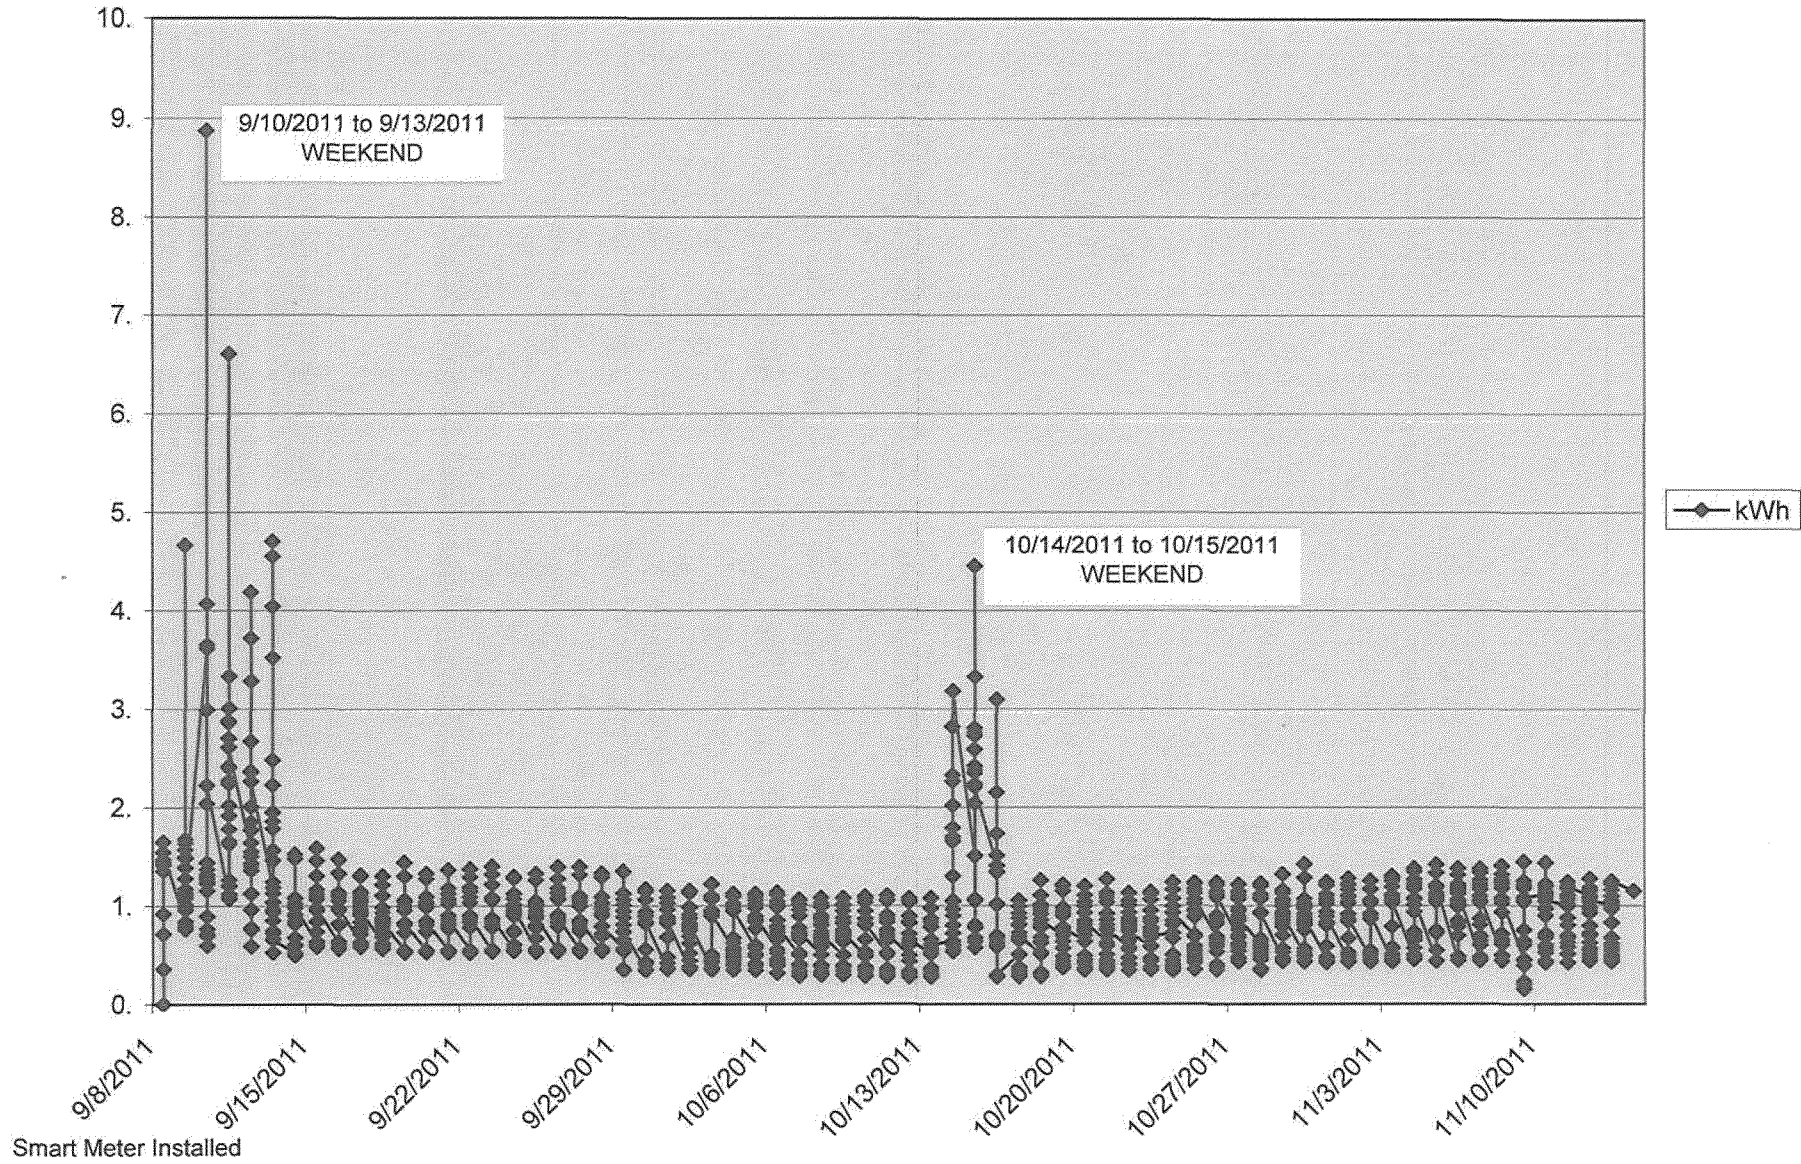

Customer Name:
Address:
Account #: 9220420310

Billing Intervals Chart

Customer Name: Redacted

Address: Redacted

Friday		
Date	Time	Usage
09/09/11	01:00AM	0.788
09/09/11	02:00AM	1.136
09/09/11	03:00AM	0.957
09/09/11	04:00AM	1.633
09/09/11	05:00AM	4.667
09/09/11	06:00AM	1.670
09/09/11	07:00AM	1.568
09/09/11	08:00AM	1.493
09/09/11	09:00AM	1.483
09/09/11	10:00AM	0.838
09/09/11	11:00AM	0.799
09/09/11	12:00PM	0.970
09/09/11	01:00PM	1.019
09/09/11	02:00PM	1.019
09/09/11	03:00PM	0.763
09/09/11	04:00PM	0.998
09/09/11	05:00PM	1.391
09/09/11	06:00PM	1.279
09/09/11	07:00PM	1.133
09/09/11	08:00PM	1.078
09/09/11	09:00PM	1.091
09/09/11	10:00PM	1.111
09/09/11	11:00PM	1.169
09/10/11	12:00AM	3.618

33.670

Saturday		
Date	Time	Usage
09/10/11	01:00AM	0.598
09/10/11	02:00AM	0.764
09/10/11	03:00AM	0.696
09/10/11	04:00AM	0.716
09/10/11	05:00AM	0.894
09/10/11	06:00AM	1.287
09/10/11	07:00AM	1.370
09/10/11	08:00AM	1.287
09/10/11	09:00AM	1.321
09/10/11	10:00AM	1.289
09/10/11	11:00AM	1.240
09/10/11	12:00PM	1.267
09/10/11	01:00PM	1.271
09/10/11	02:00PM	1.435
09/10/11	03:00PM	1.225
09/10/11	04:00PM	1.156
09/10/11	05:00PM	3.655
09/10/11	06:00PM	8.874
09/10/11	07:00PM	4.070
09/10/11	08:00PM	1.271
09/10/11	09:00PM	2.038
09/10/11	10:00PM	2.995
09/10/11	11:00PM	2.227
09/11/11	12:00AM	1.072

42.350

Tuesday		
Date	Time	Usage
09/13/11	01:00AM	3.522
09/13/11	02:00AM	0.937
09/13/11	03:00AM	1.035
09/13/11	04:00AM	1.558
09/13/11	05:00AM	1.853
09/13/11	06:00AM	1.783
09/13/11	07:00AM	1.948
09/13/11	08:00AM	2.484
09/13/11	09:00AM	4.554
09/13/11	10:00AM	1.240
09/13/11	11:00AM	4.043
09/13/11	12:00PM	4.706
09/13/11	01:00PM	2.228
09/13/11	02:00PM	1.130
09/13/11	03:00PM	0.525
09/13/11	04:00PM	0.667
09/13/11	05:00PM	1.460
09/13/11	06:00PM	0.961
09/13/11	07:00PM	0.743
09/13/11	08:00PM	0.716
09/13/11	09:00PM	0.854
09/13/11	10:00PM	0.853
09/13/11	11:00PM	0.653
09/14/11	12:00AM	0.515