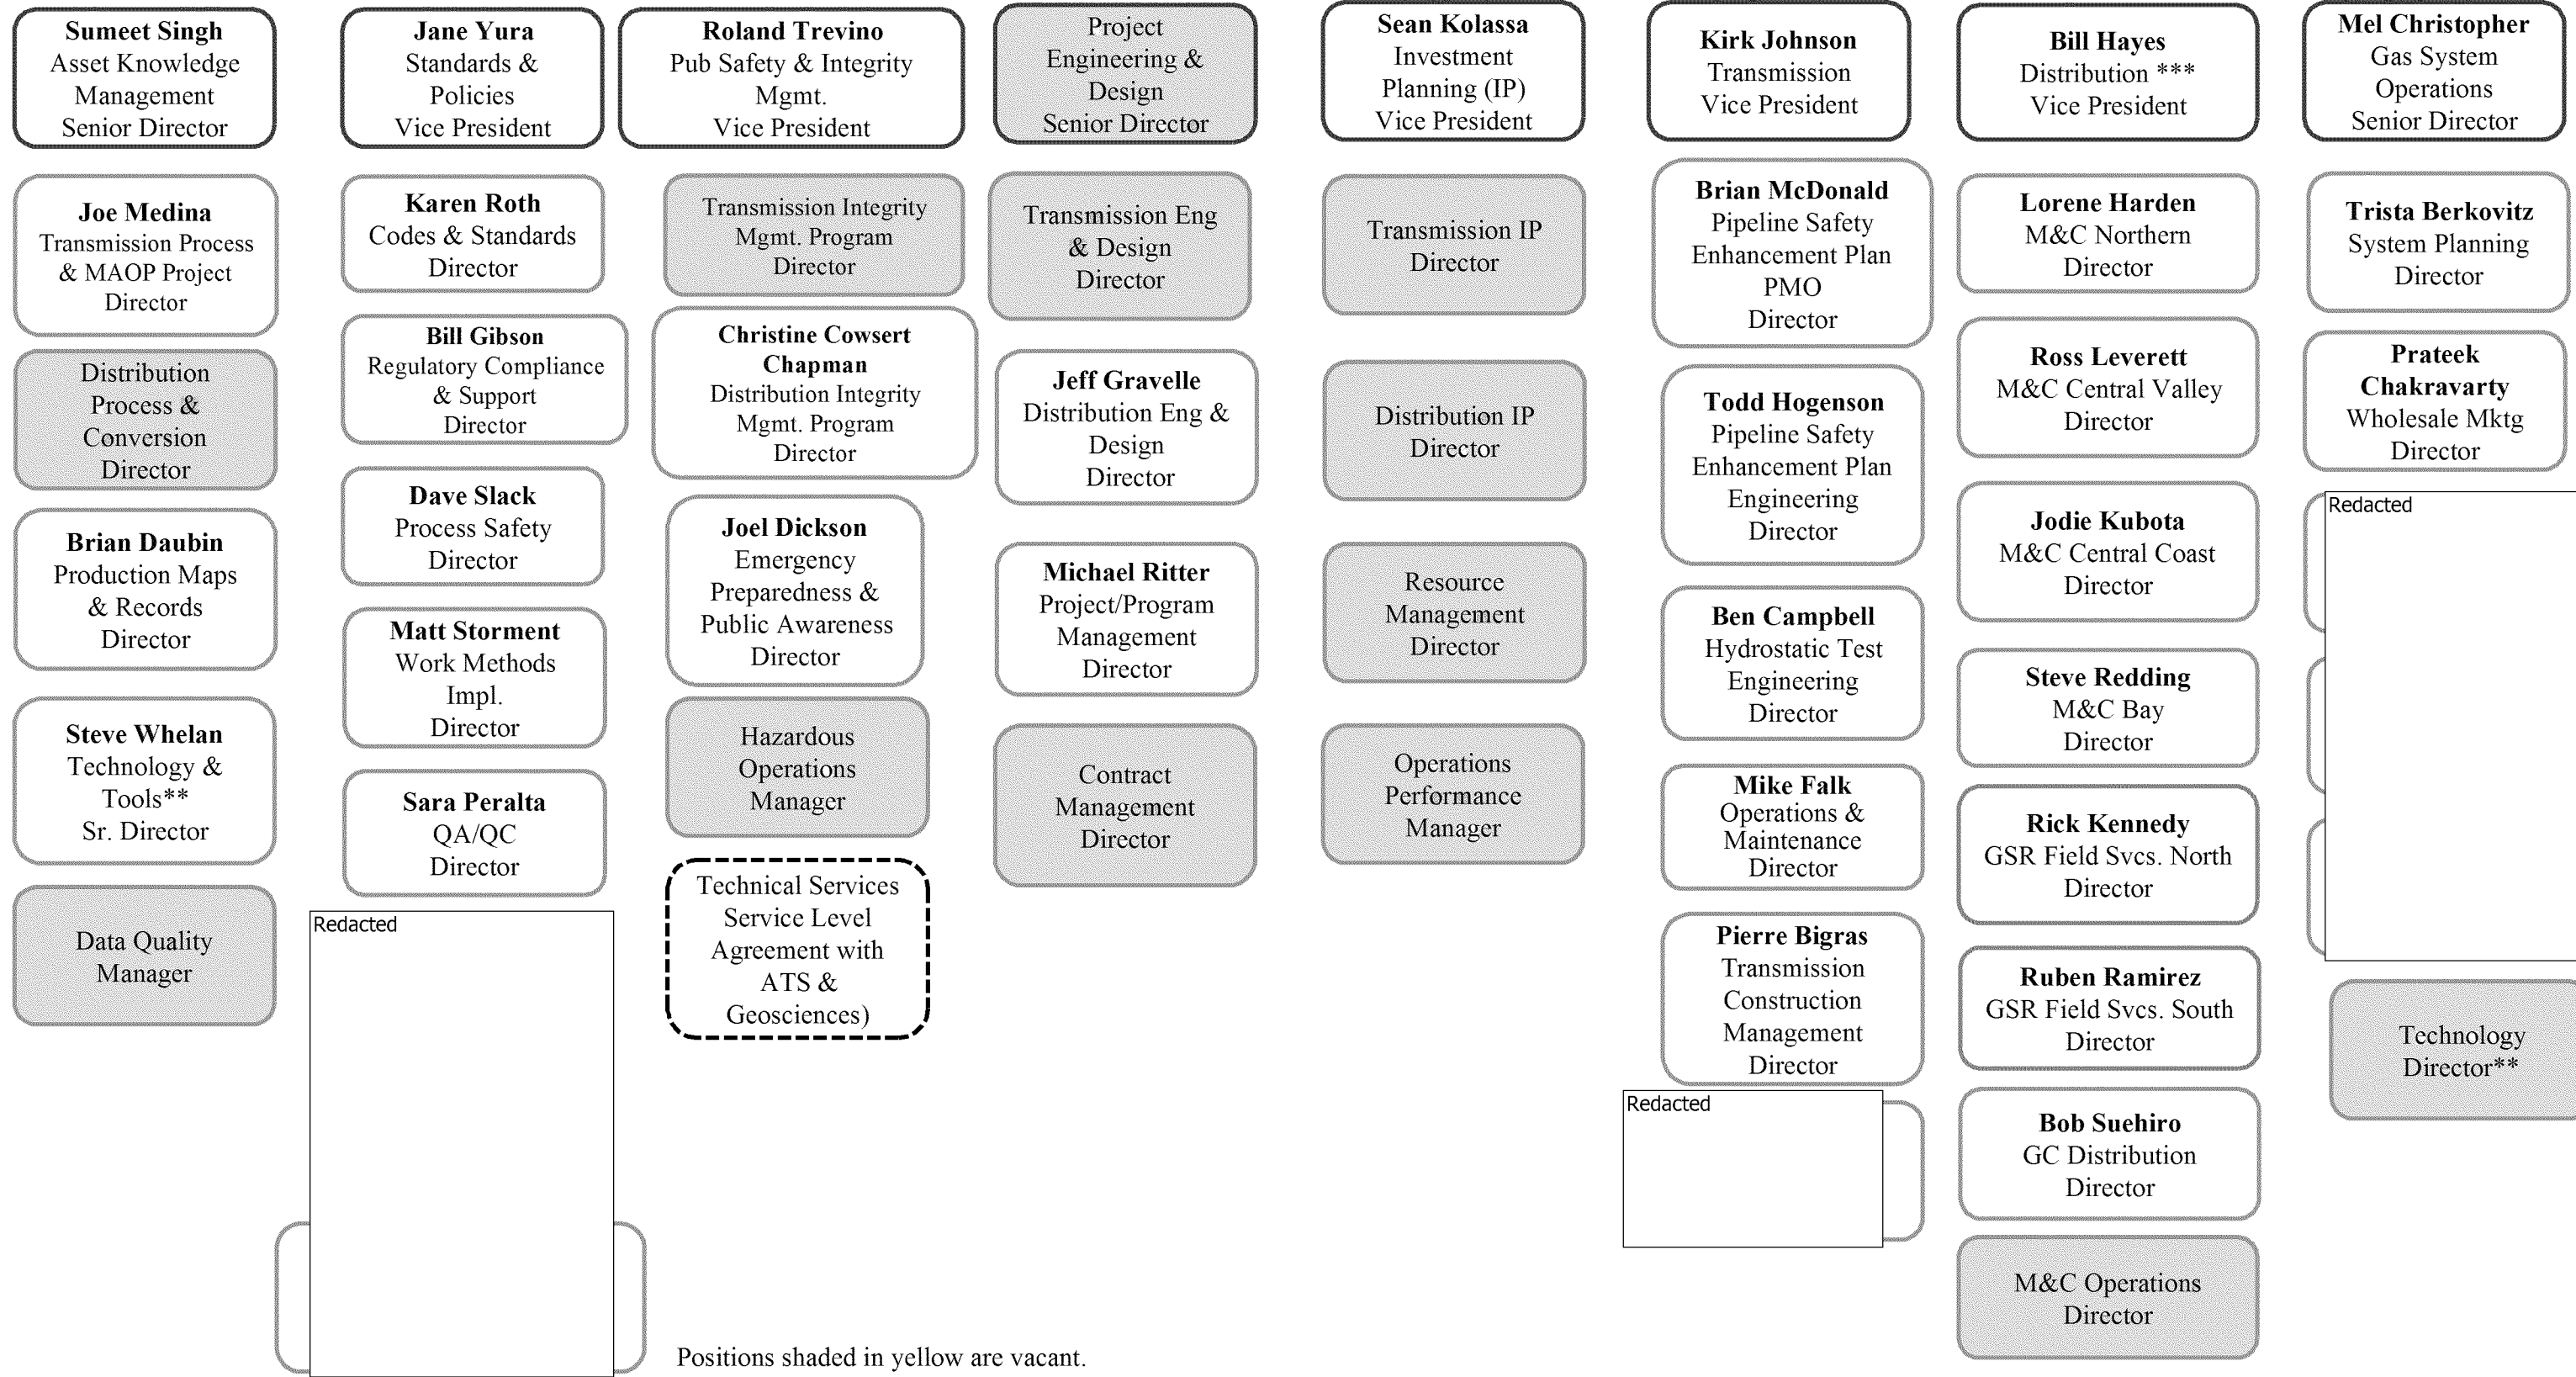

NOTE: This org chart shows the direct reports of Nick's direct reports and also includes those with a matrix reporting relationship to Gas Operations

Positions shaded in yellow are vacant.
 ** Roles that will have direct interaction with IT
 *** Dispatch functions are still under discussion
 --- Matrix reporting relationship