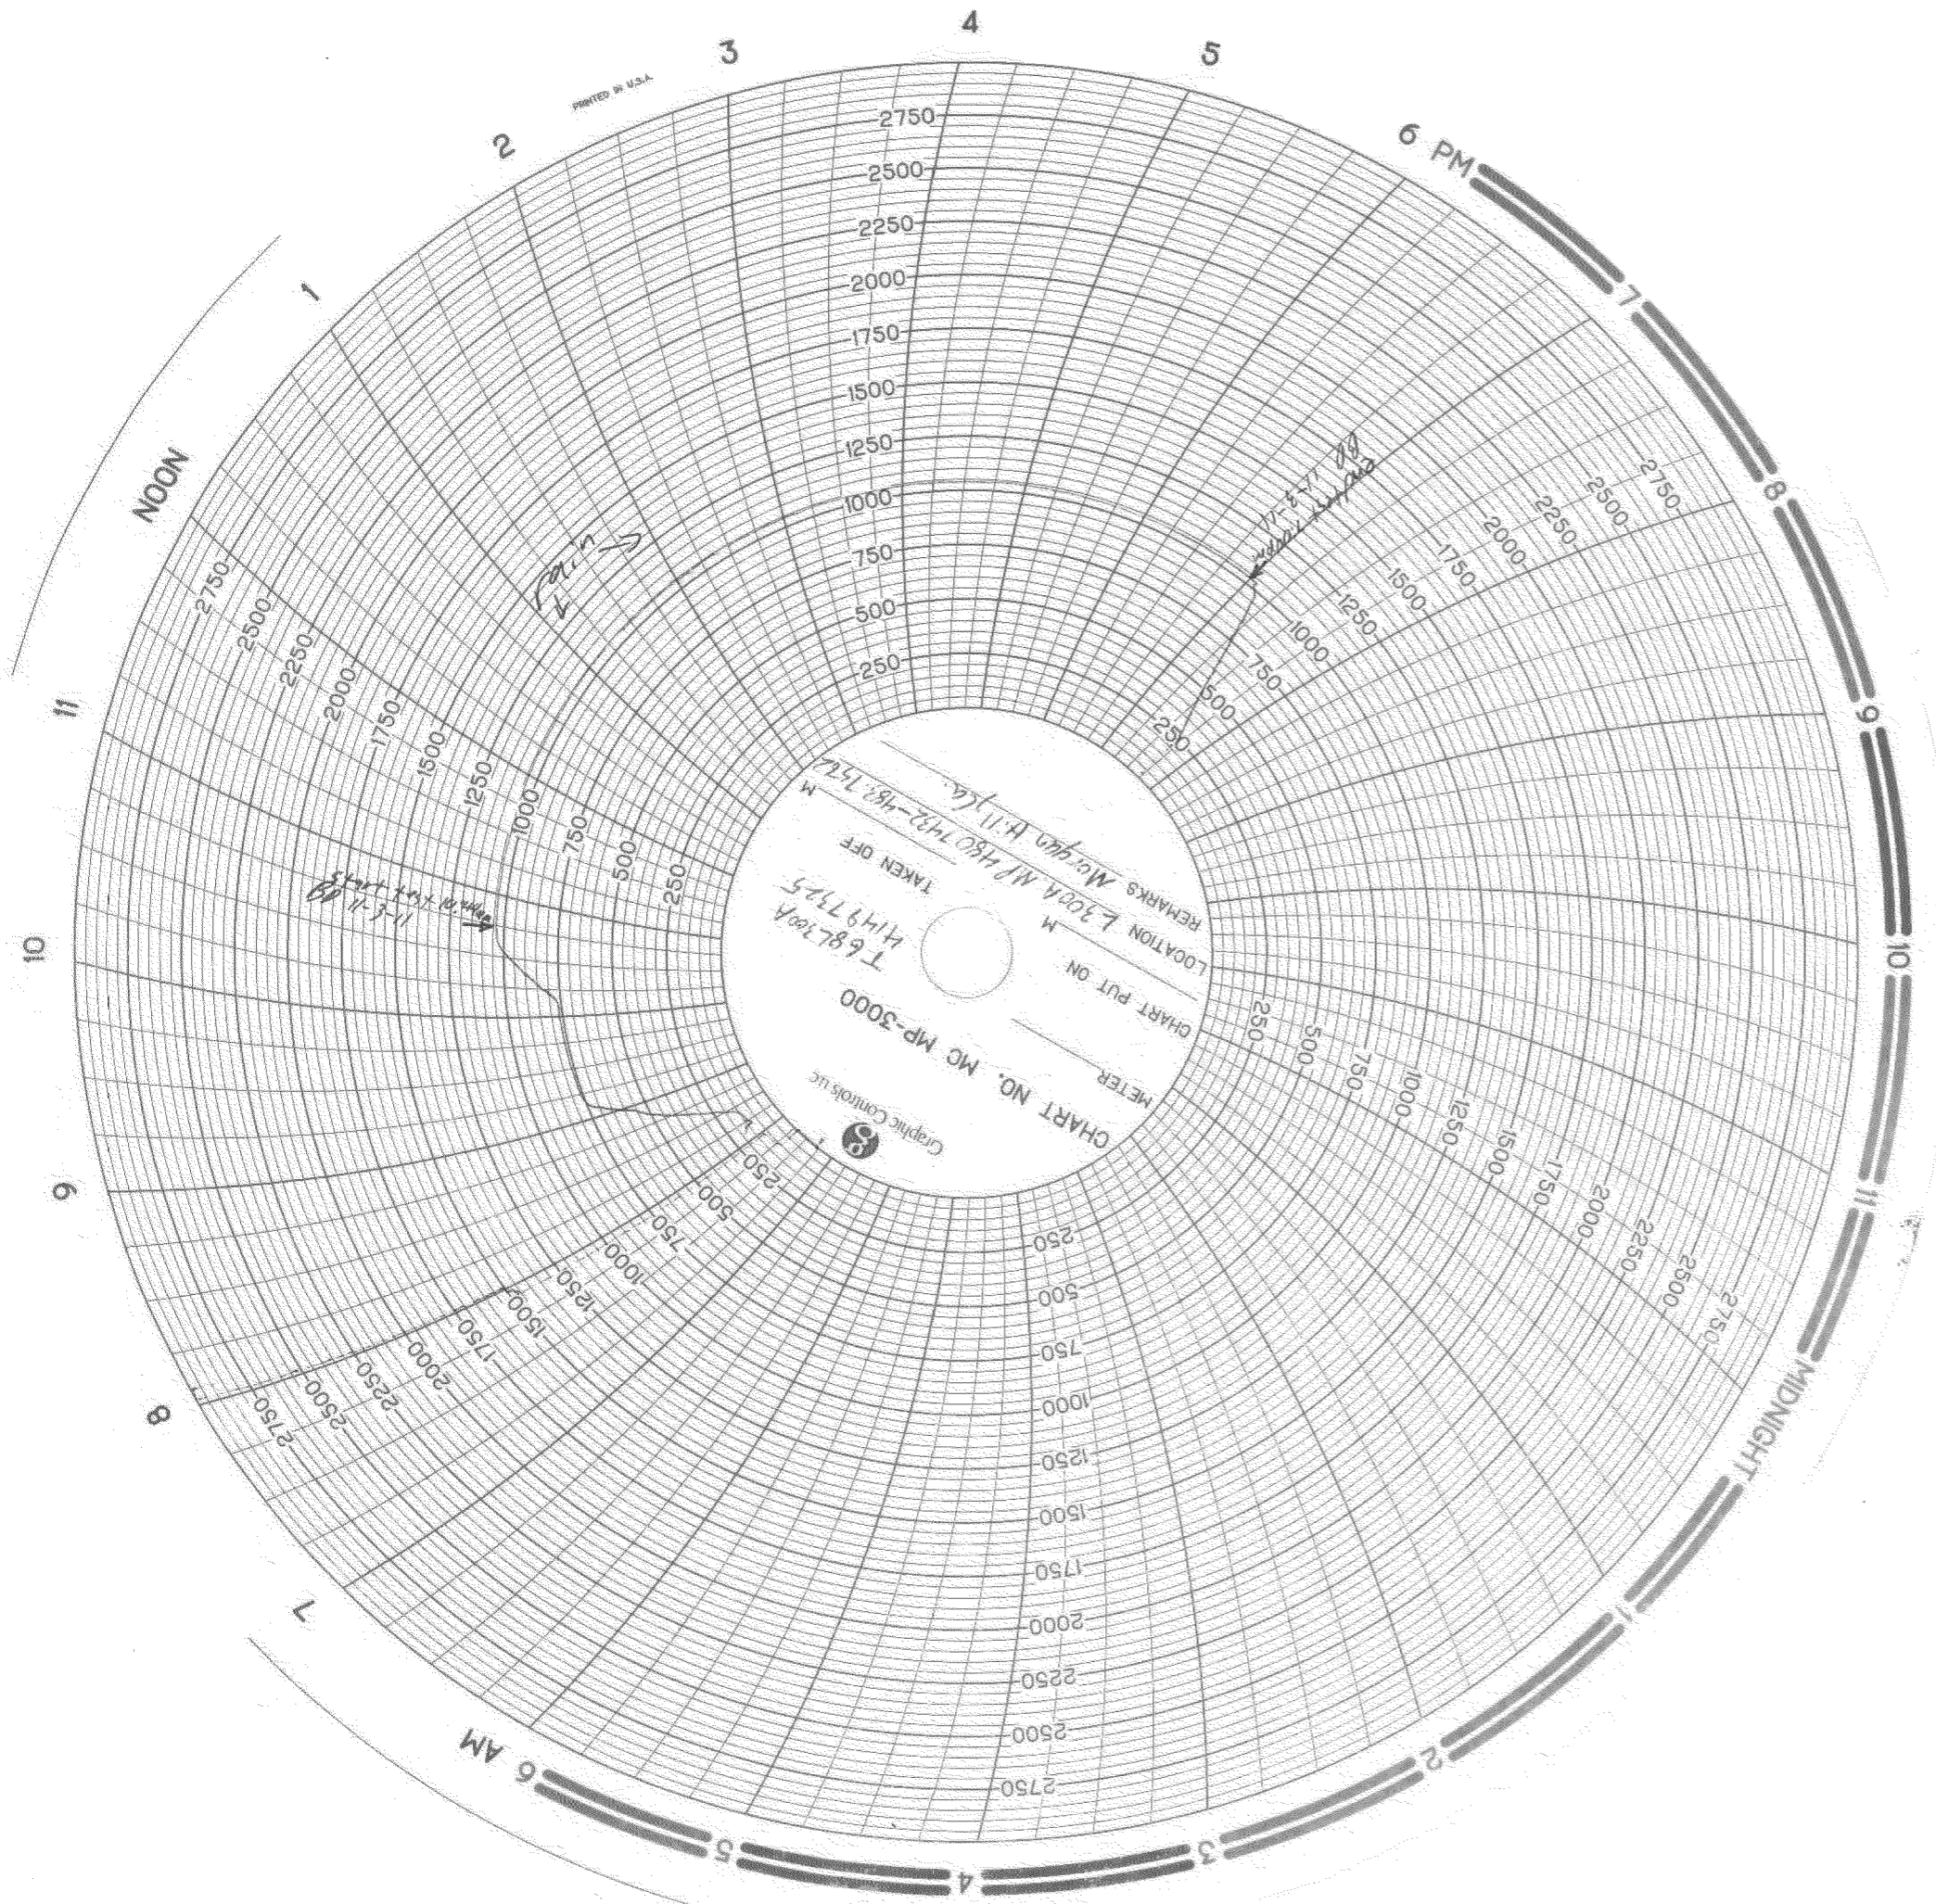

PRINTED IN U.S.A.

CHART NO. MC MP-3000
 METER
 CHART PUT ON
 TAKEN OFF
 LOCATION
 REMARKS
 T 68.700A
 H 14.9775
 M 4149.775

11-11-11
 11-11-11
 11-11-11

11-11-11
 11-11-11
 11-11-11