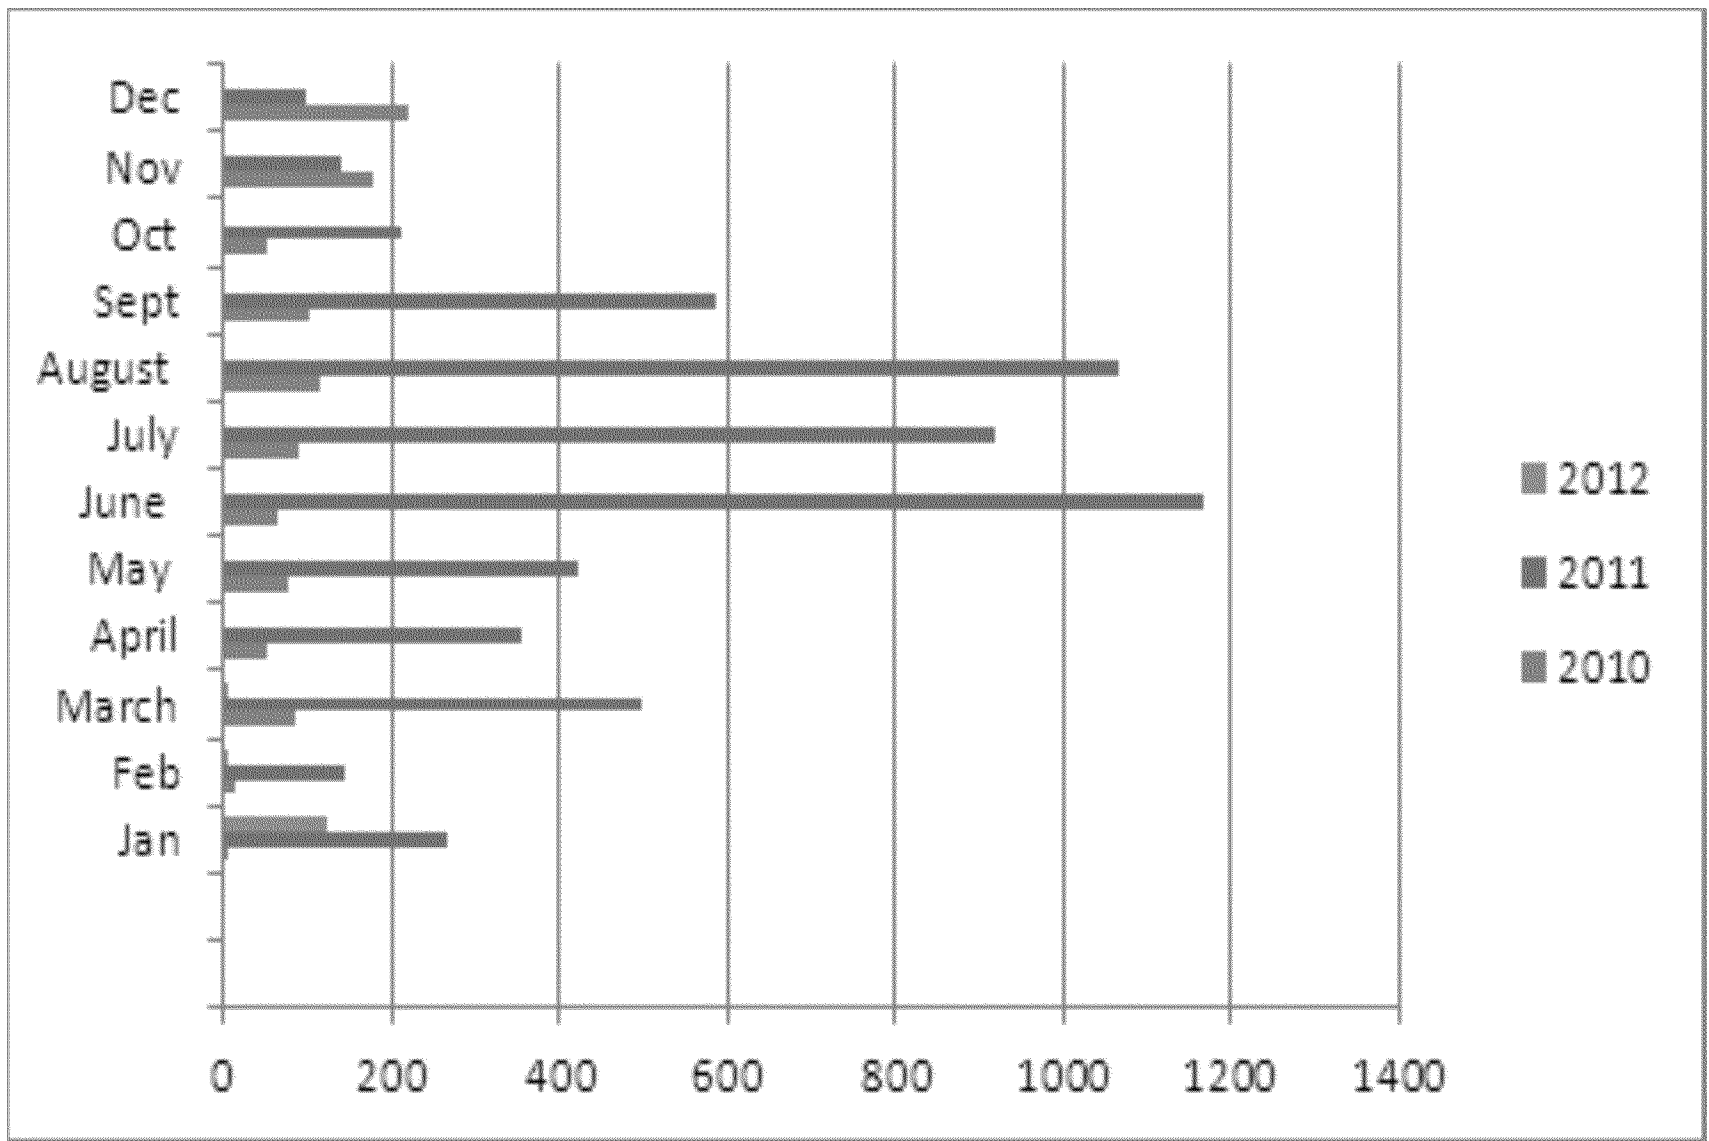

RF Concerns by Month 2010-2012

RF Concerns by Month 2010-2012

	2010		2011		2012	
Jan	4	Jan	268	Jan	124	
Feb	15	Feb	145	Feb	7	
March	86	March	499	March	1	
April	50	April	356			
May	76	May	422			
June	66	June	1167			
July	89	July	921			
Aug	115	Aug	1068			
Sept	104	Sept	588			
Oct	51	Oct	210			
Nov	176	Nov	139			
Dec	221	Dec	97			
2010 Total	1053	2011 Total	5880	2012 Total	132	Grand Total 7065