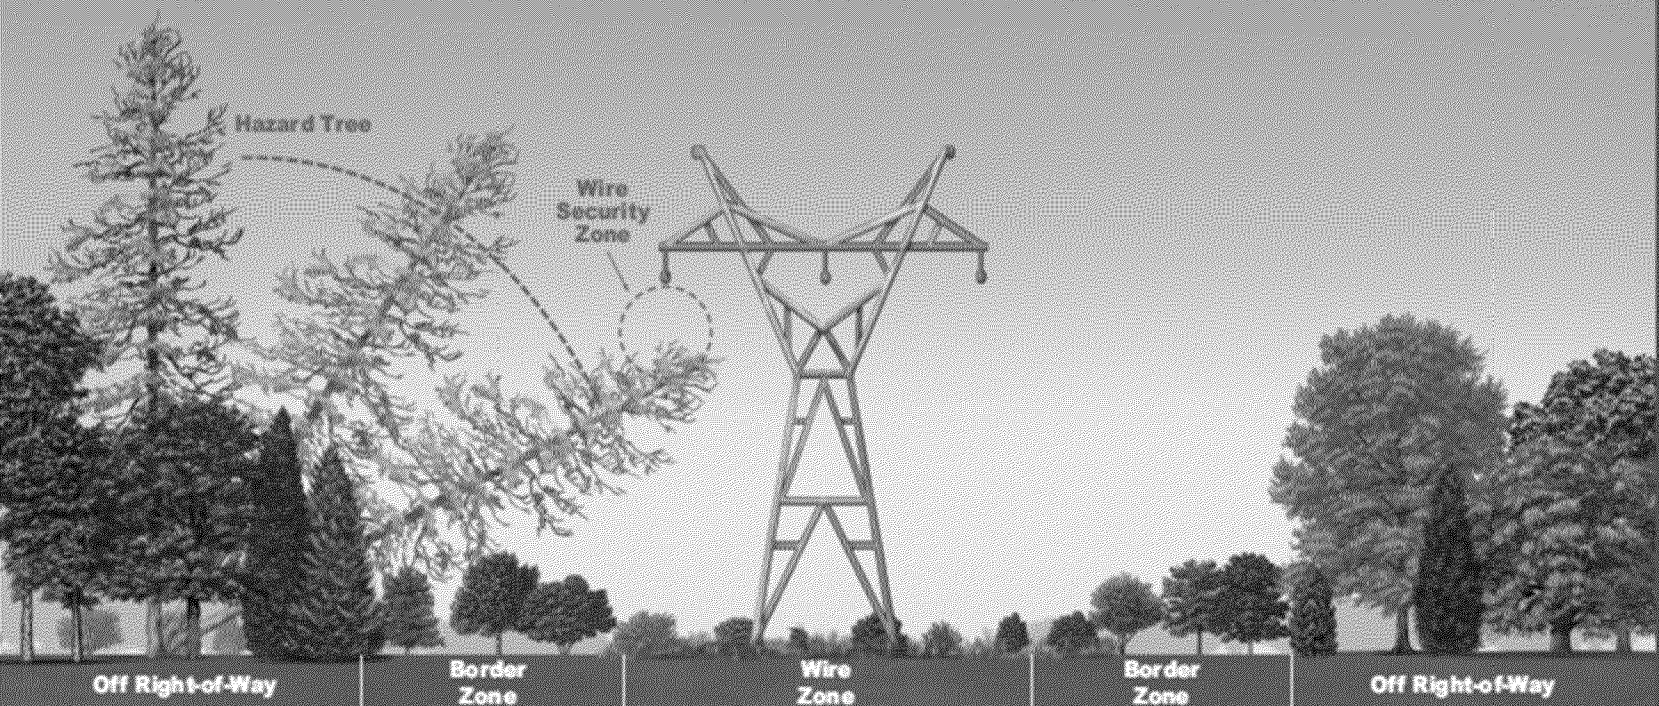

Wire Zone - Border Zone

Industry best practice developed in the 1980s, based on over 50 years of university research, and endorsed by NERC* and FERC** following the August 2003 blackout.