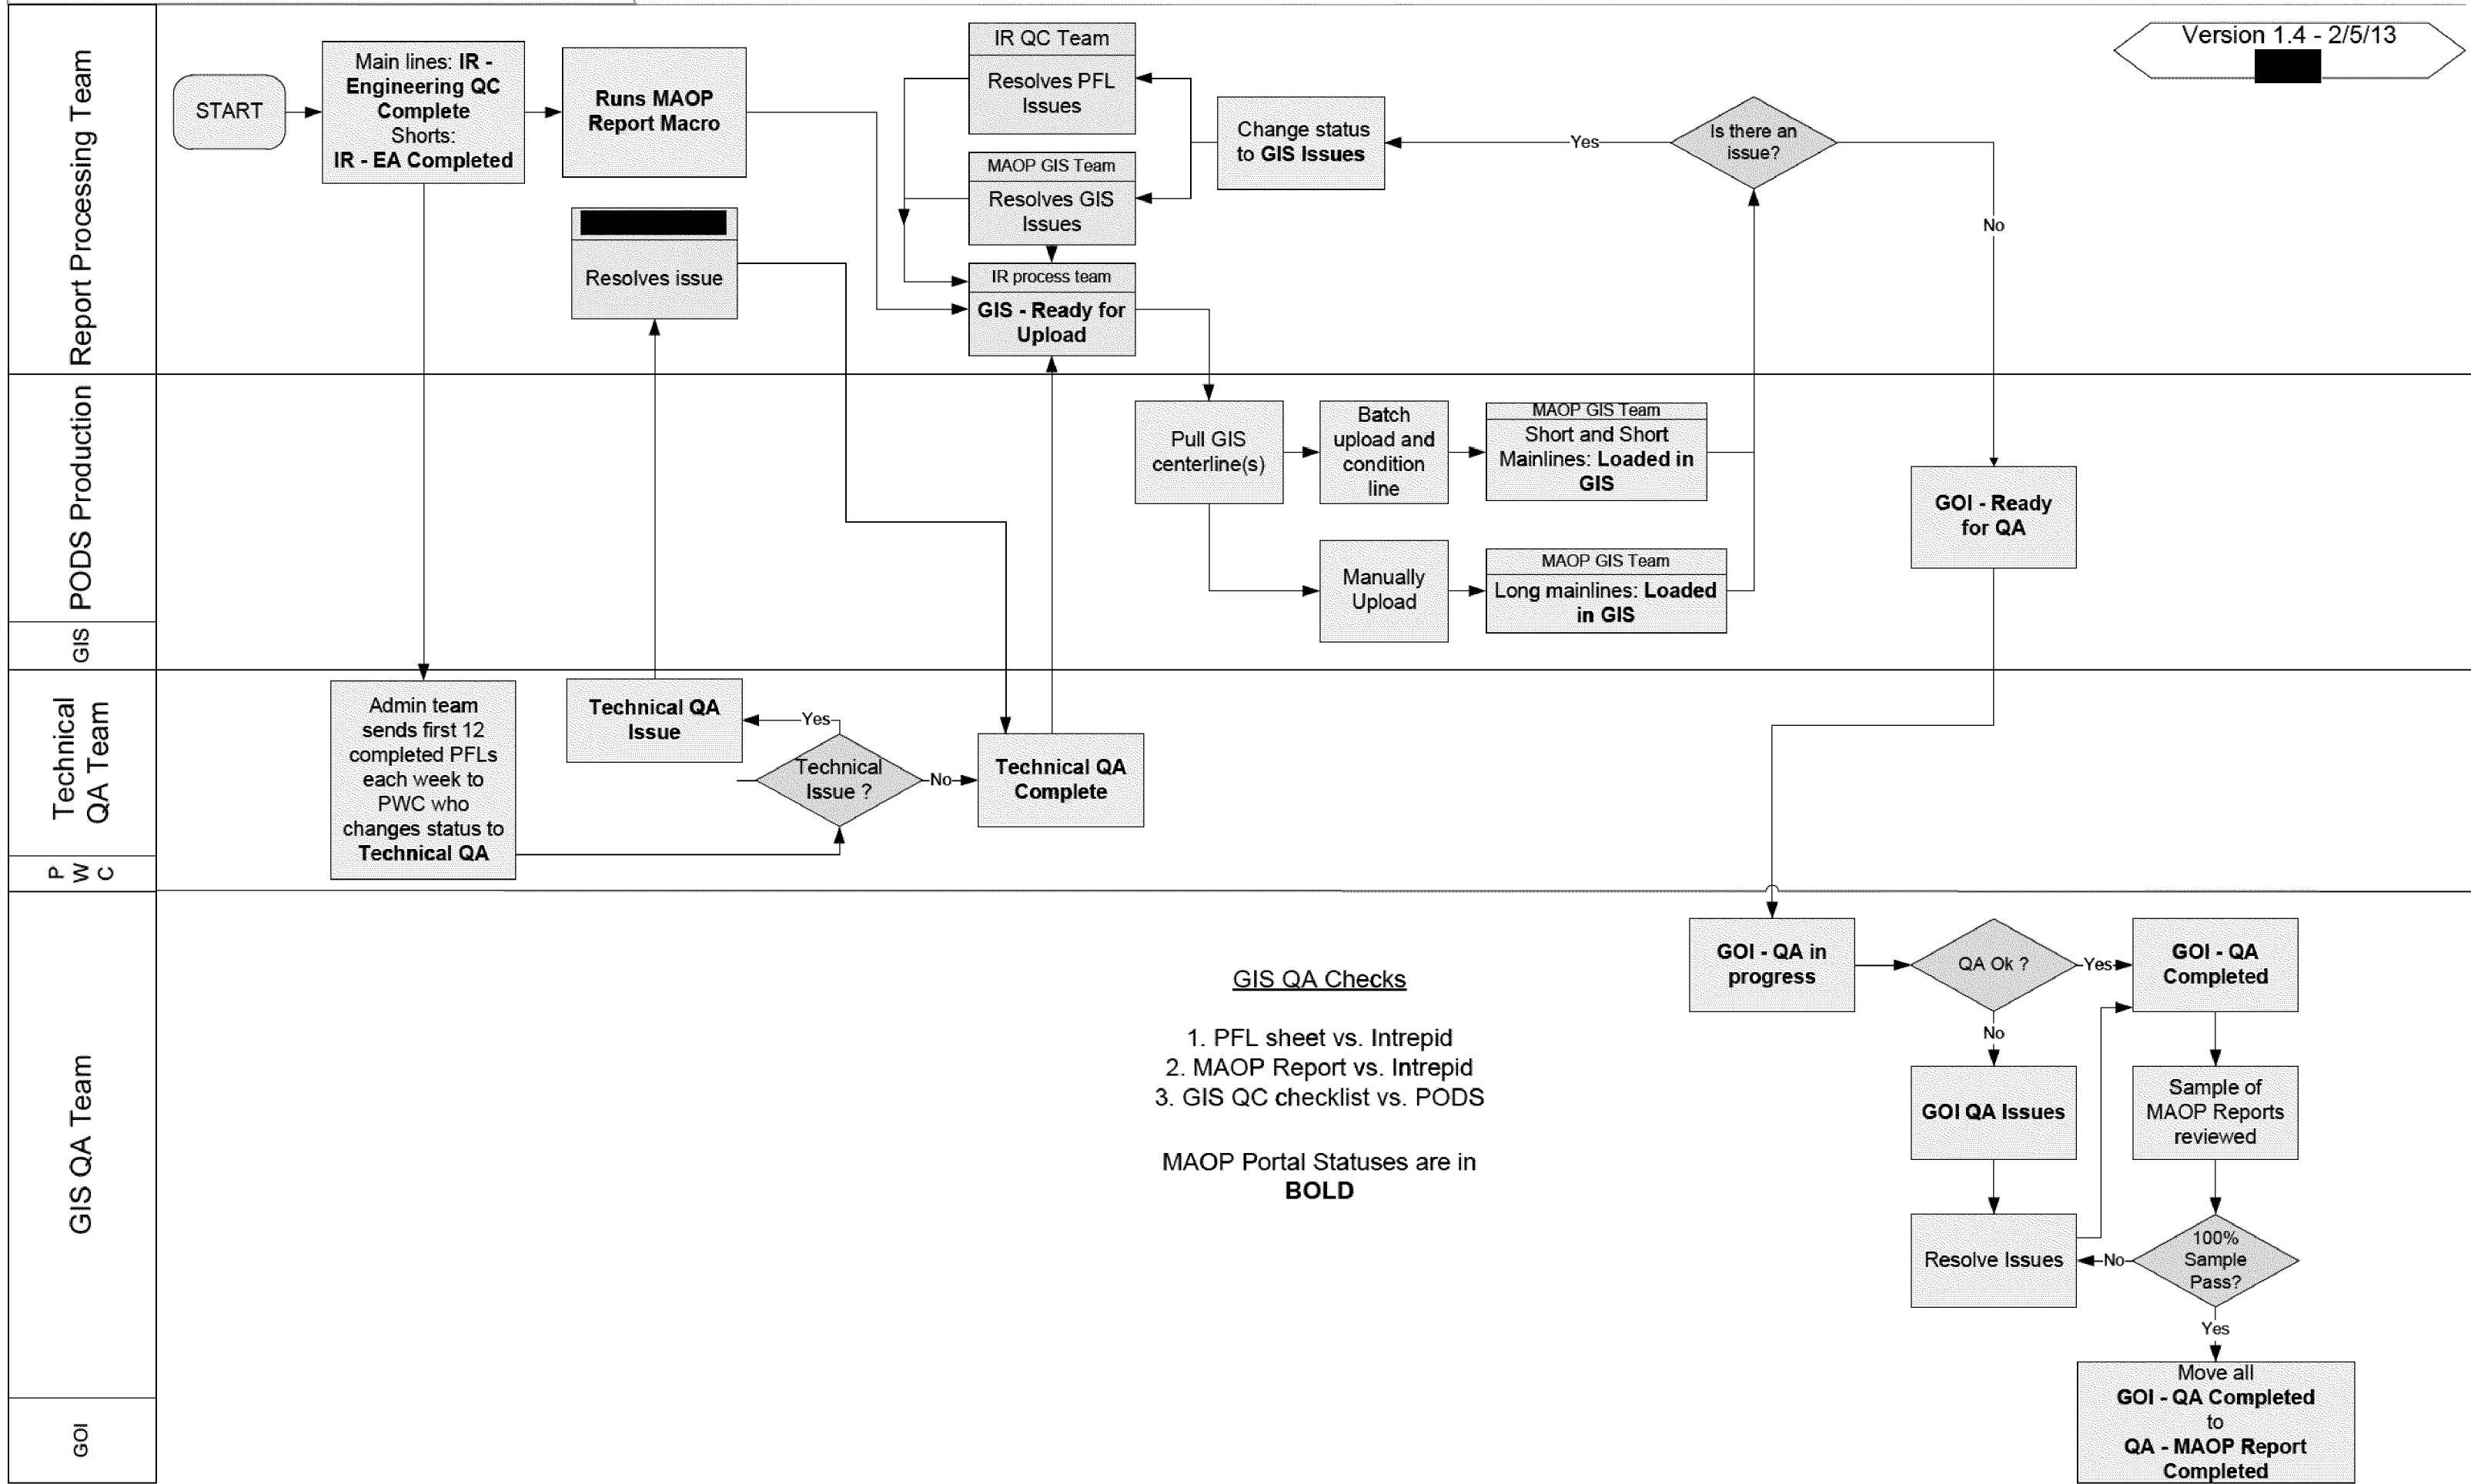

MAOP Report Uploading Process - DRAFT

Version 1.4 - 2/5/13

GIS QA Checks

1. PFL sheet vs. Intrepid
2. MAOP Report vs. Intrepid
3. GIS QC checklist vs. PODS

MAOP Portal Statuses are in **BOLD**