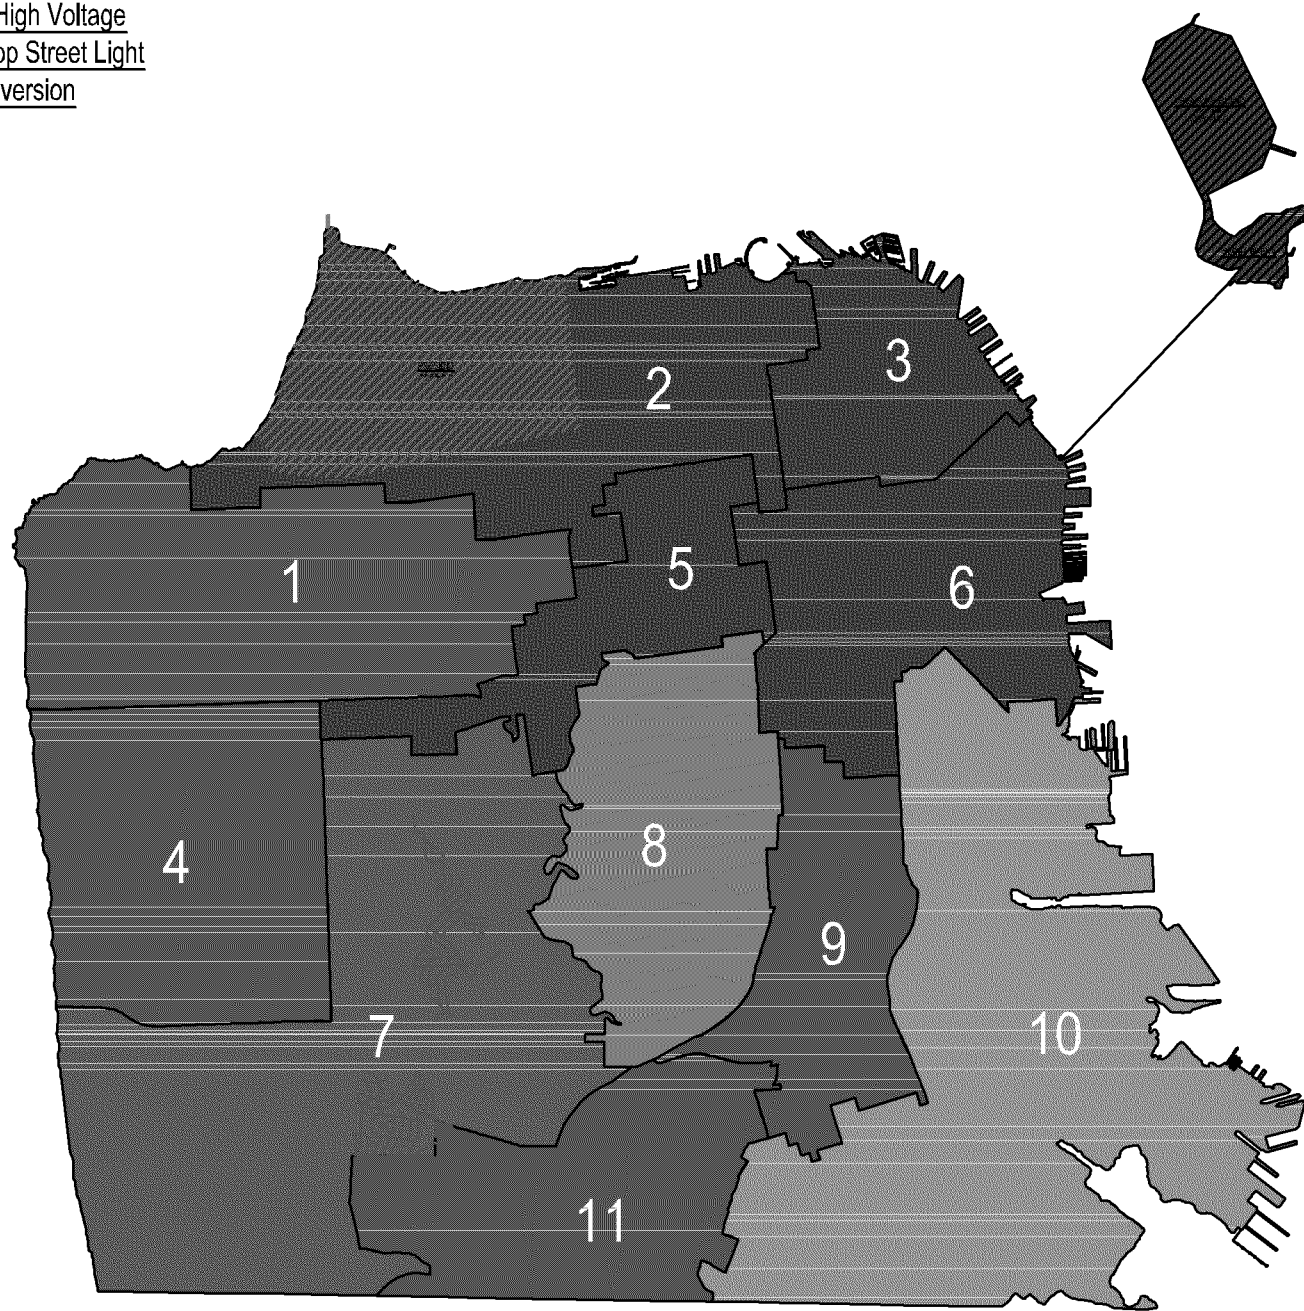

 - PG&E High Voltage
Series Loop Street Light
Conversion

C:\Light\CISIDistricts\neighborhoods (by color-option 14)\R\moses\els-5\Loops.dwg, 5/18/2012 8:41:47 AM, rclavel