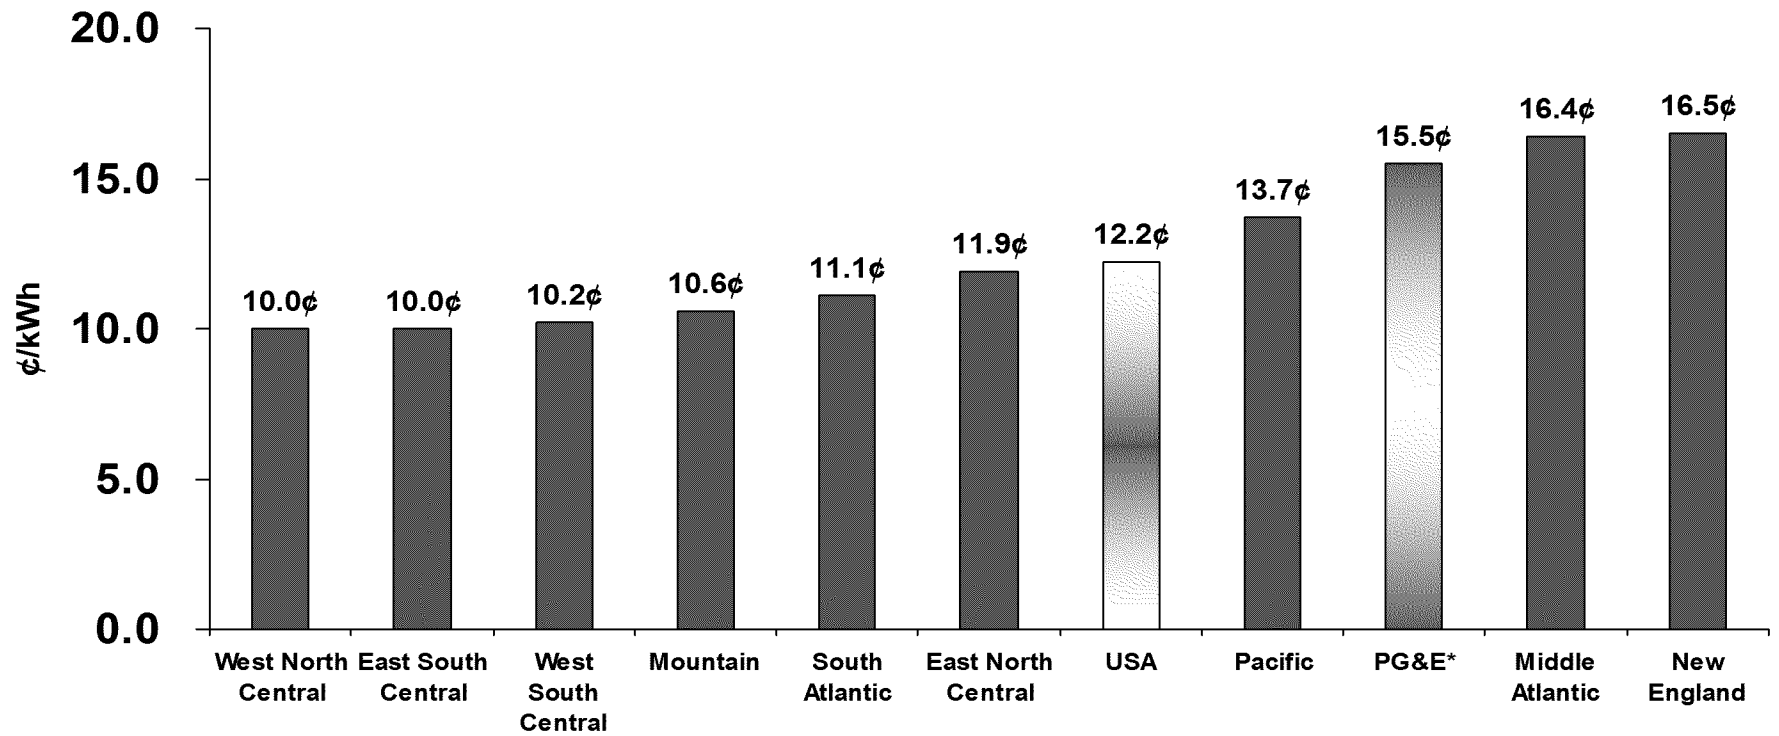

2011 Residential Electric Average Rate By Region

Source: Edison Electric Institute, Statistical Yearbook, Year 2011.

*PG&E source: 2011 10-K Report