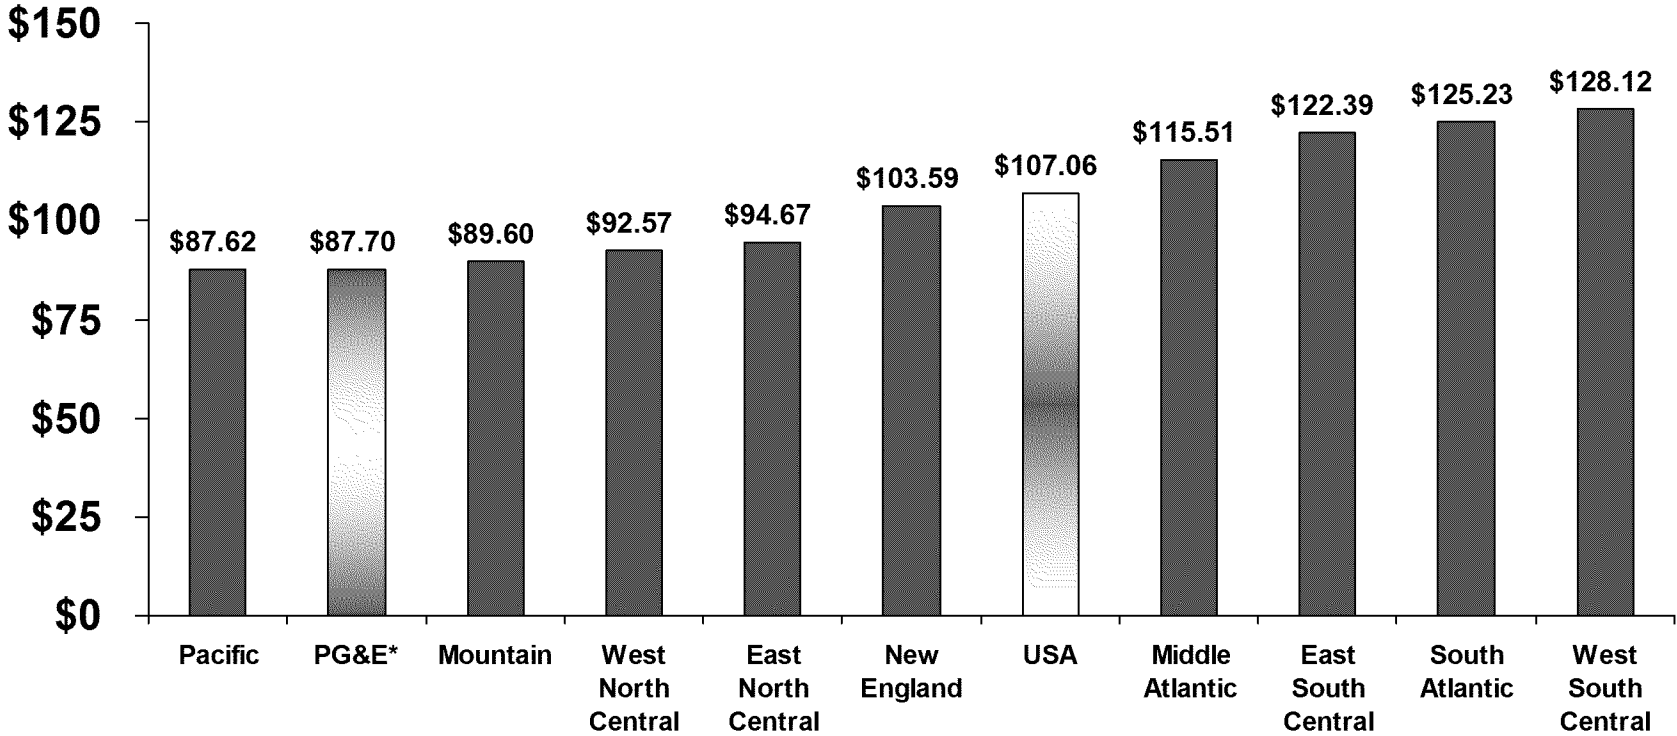

# 2011 Residential Electric Average Annual Monthly Bill By Region

Source: Edison Electric Institute, Statistical Yearbook, Year 2011.

\*PG&E source: 2011 10-K Report