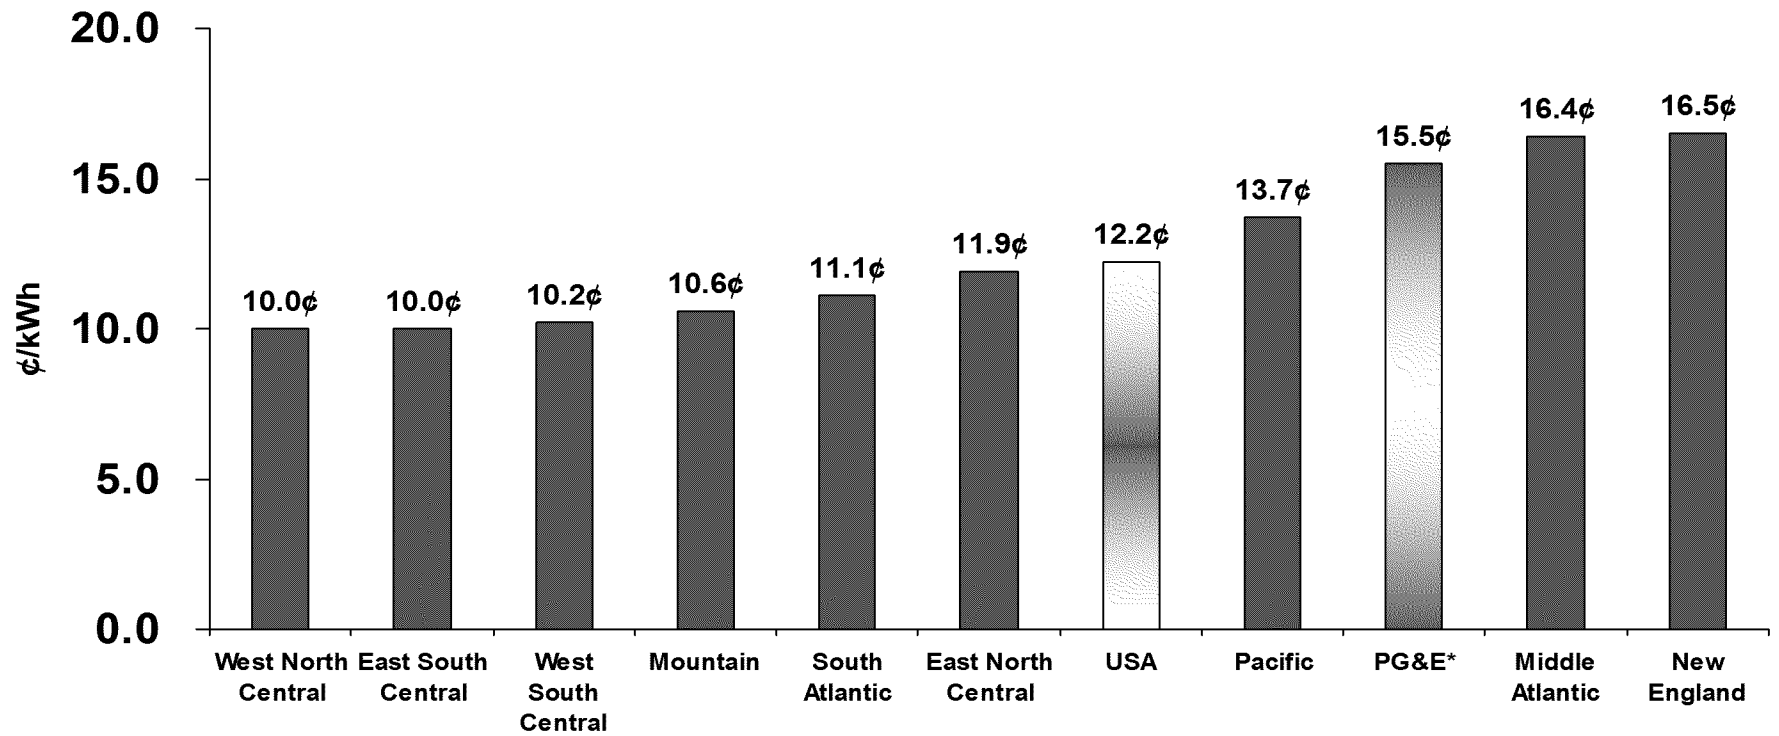

2011 Residential Electric Average Rate By Region

Source: Edison Electric Institute, Statistical Yearbook, Year 2011.

*PG&E source: 2011 10-K Report