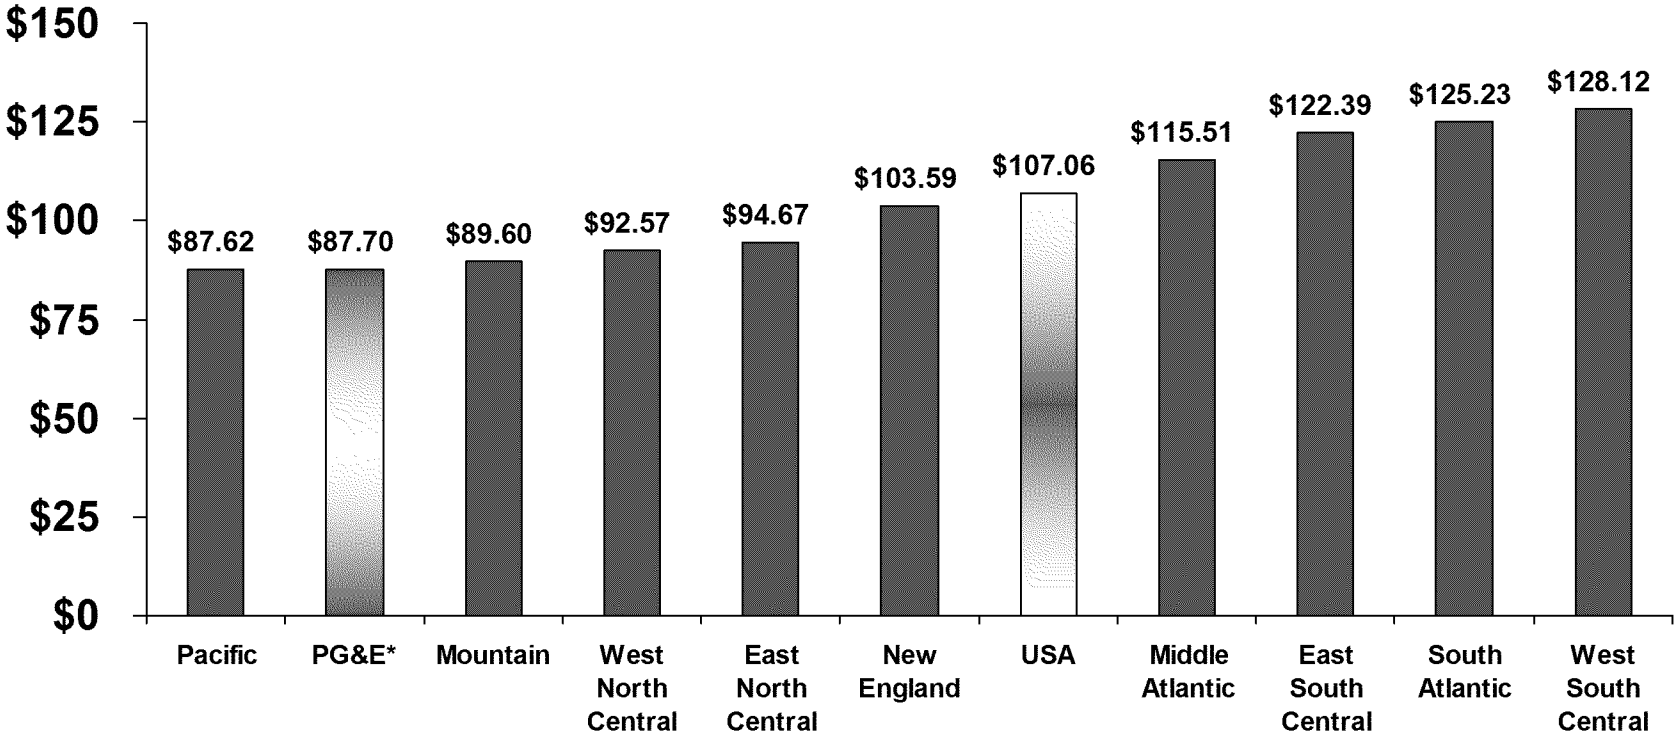

# 2011 Residential Electric Average Annual Monthly Bill By Region

Source: Edison Electric Institute, Statistical Yearbook, Year 2011.

\*PG&E source: 2011 10-K Report