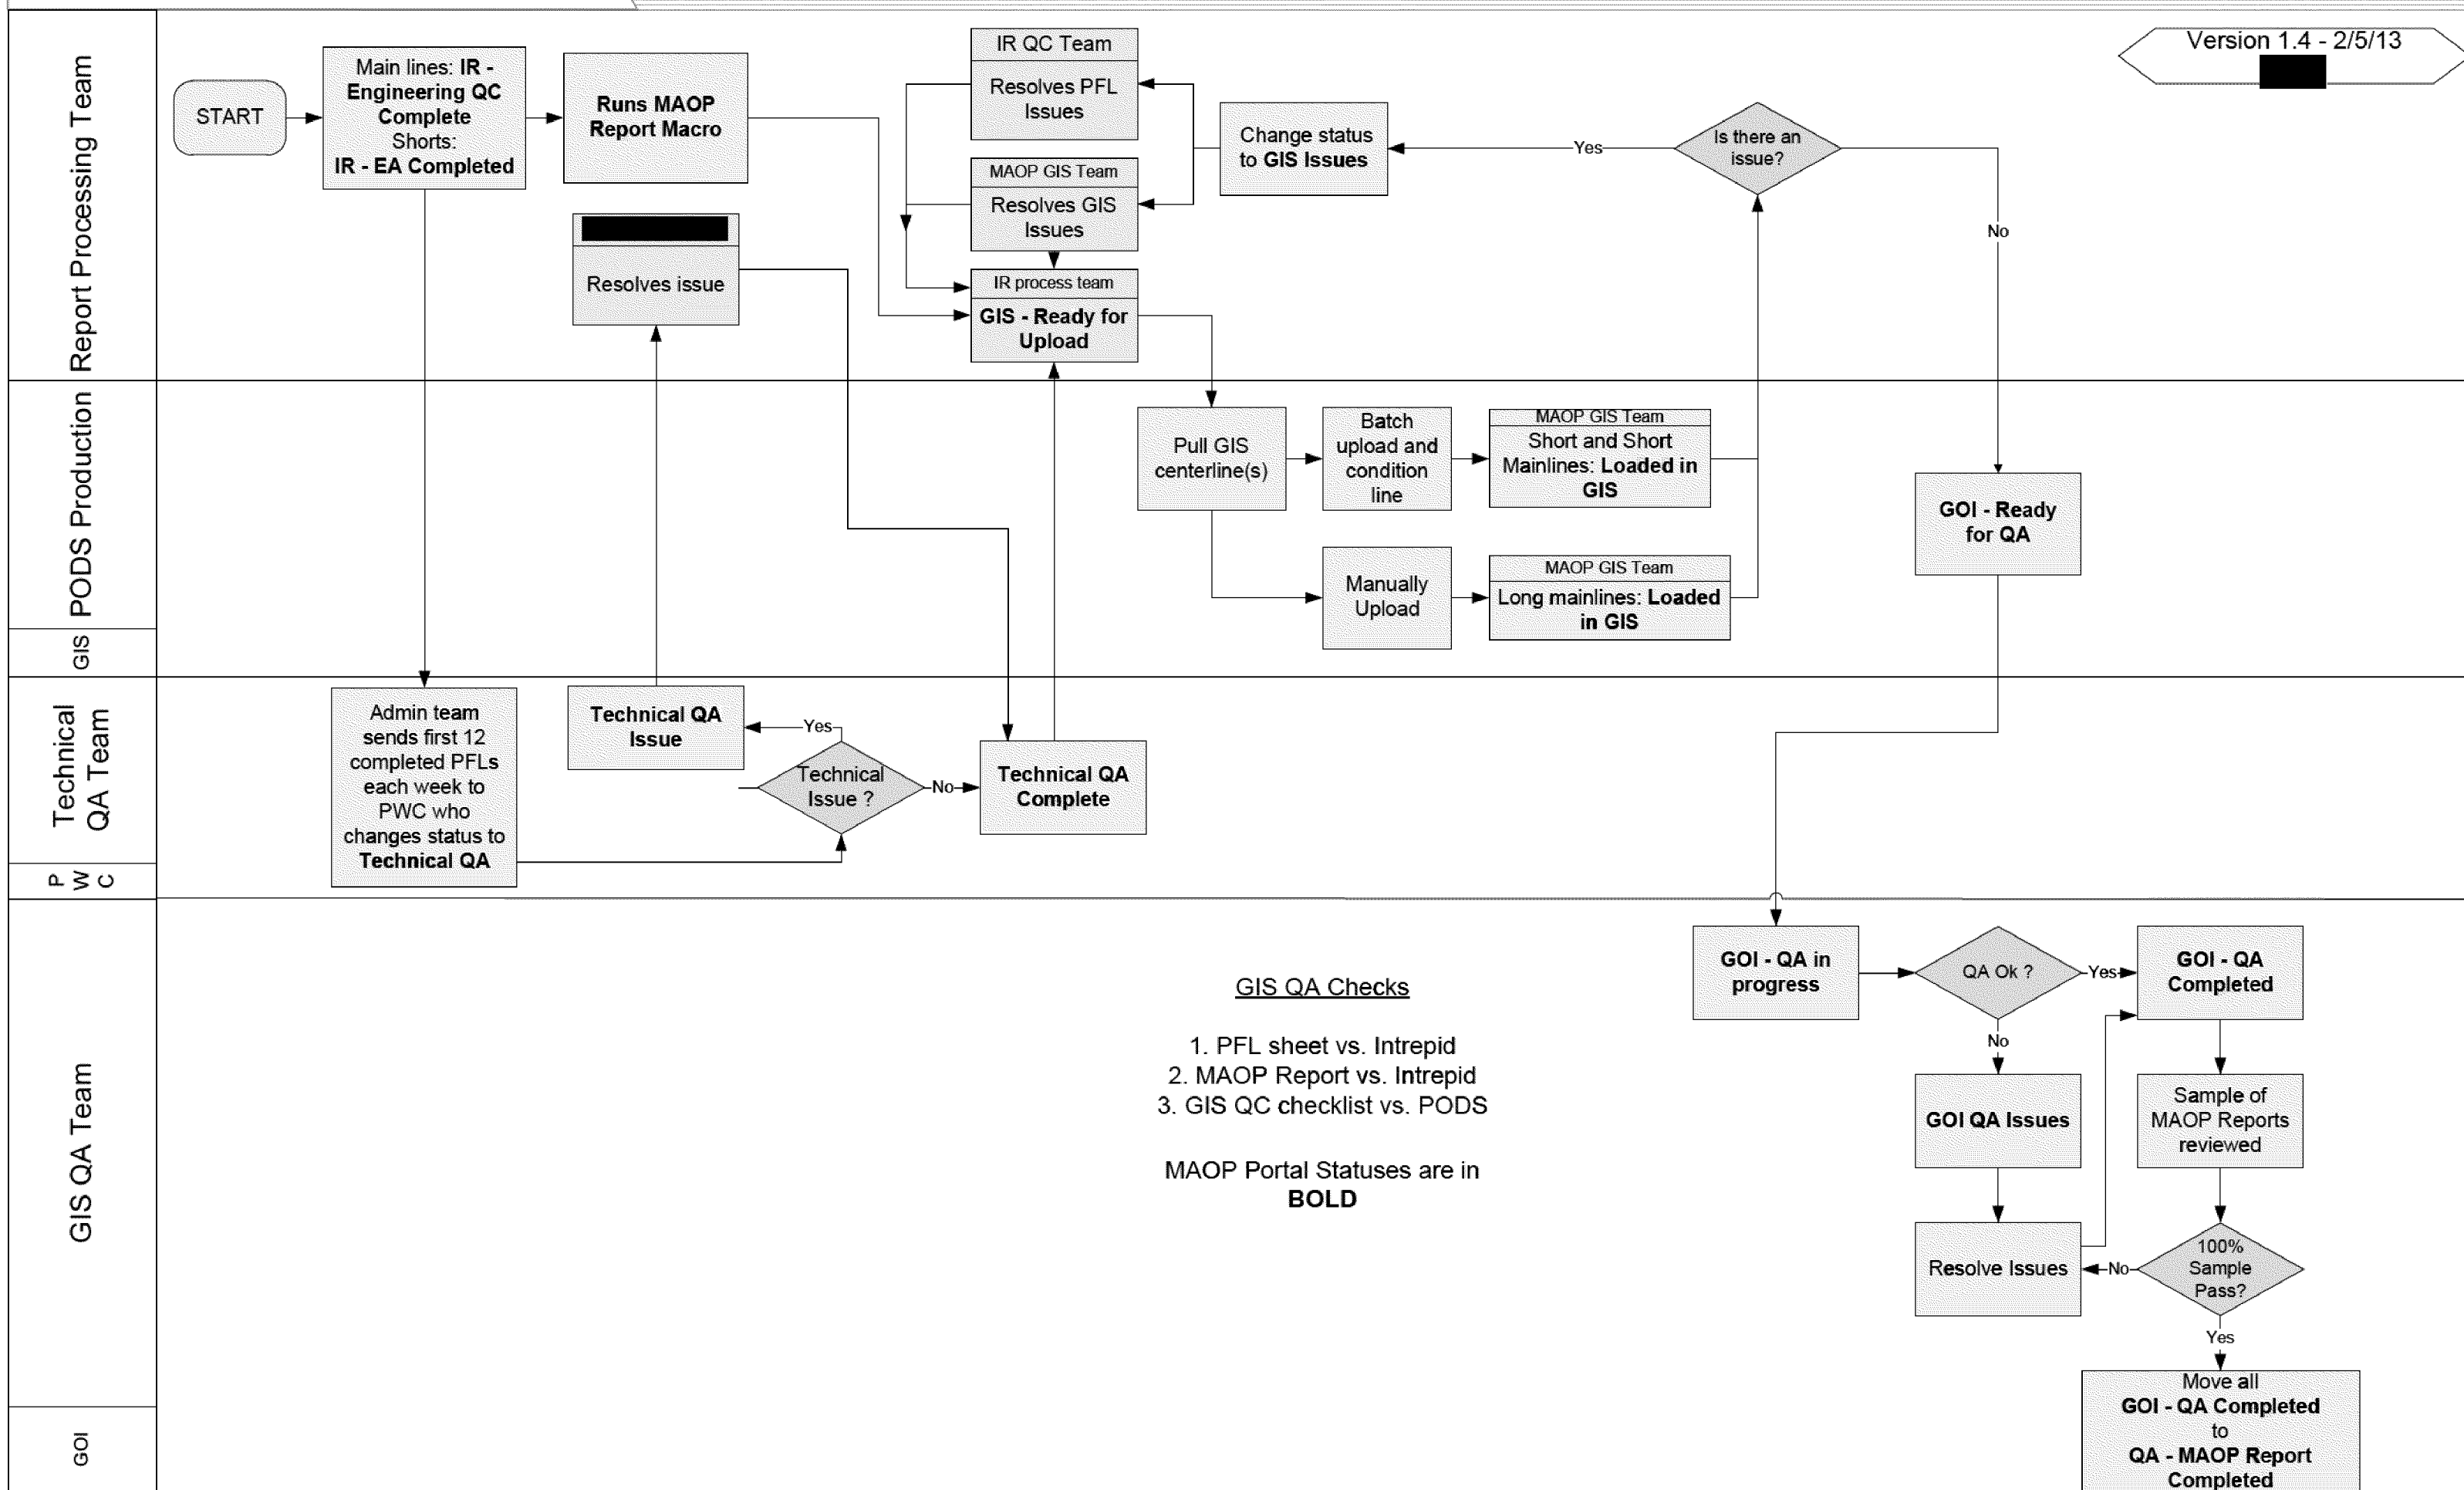

MAOP Report Uploading Process - DRAFT

Version 1.4 - 2/5/13

GIS QA Checks

1. PFL sheet vs. Intrepid
2. MAOP Report vs. Intrepid
3. GIS QC checklist vs. PODS

MAOP Portal Statuses are in **BOLD**