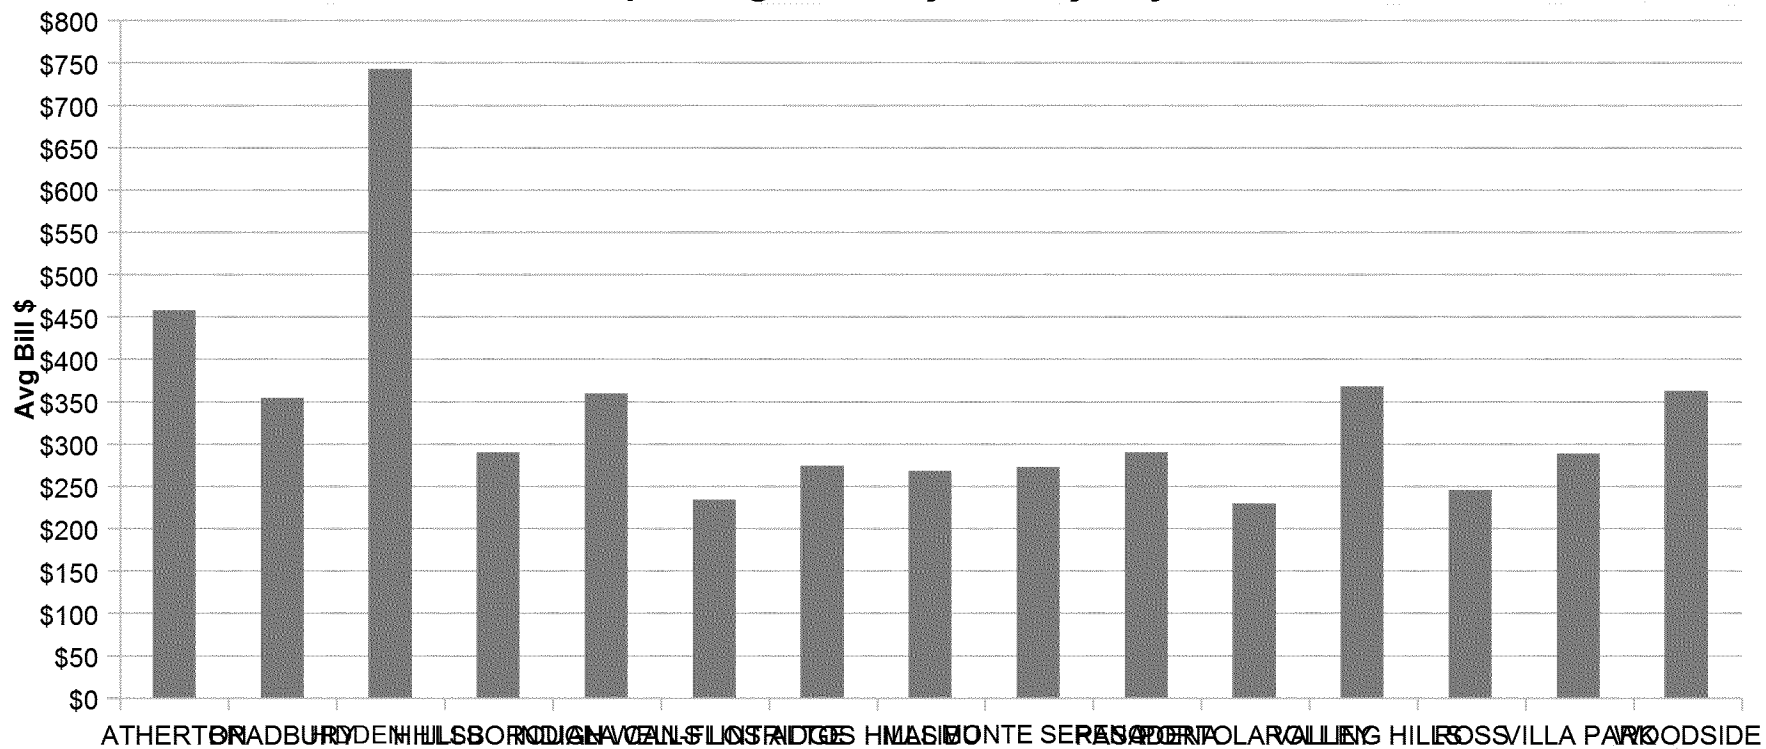

Top 15 High Monthly Bills by City

Minimum & Maximum Usage - 2012

Min & Max Usage by Utility by Month

Edison - Min of Average monthly usage (KWH) per household
 SDG&E - Min of Average monthly usage (KWH) per household
 PG&E - Min of Average monthly usage (KWH) per household
 Edison - Max of Average monthly usage (KWH) per household
 PG&E - Max of Average monthly usage (KWH) per household
 SDG&E - Max of Average monthly usage (KWH) per household