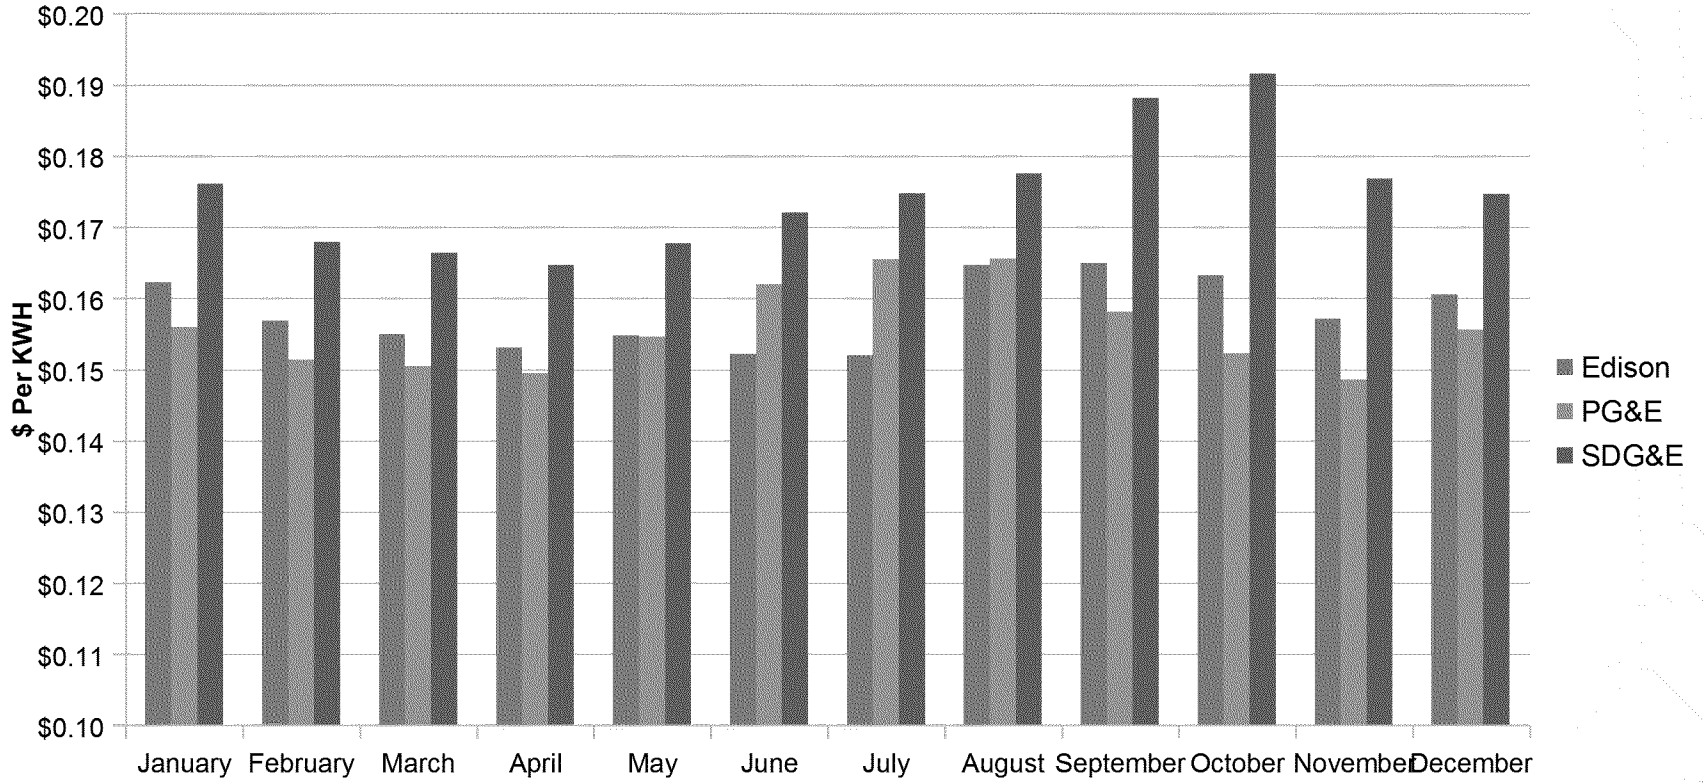

Average Monthly Rate by Utility

Average Monthly Rate by Utility