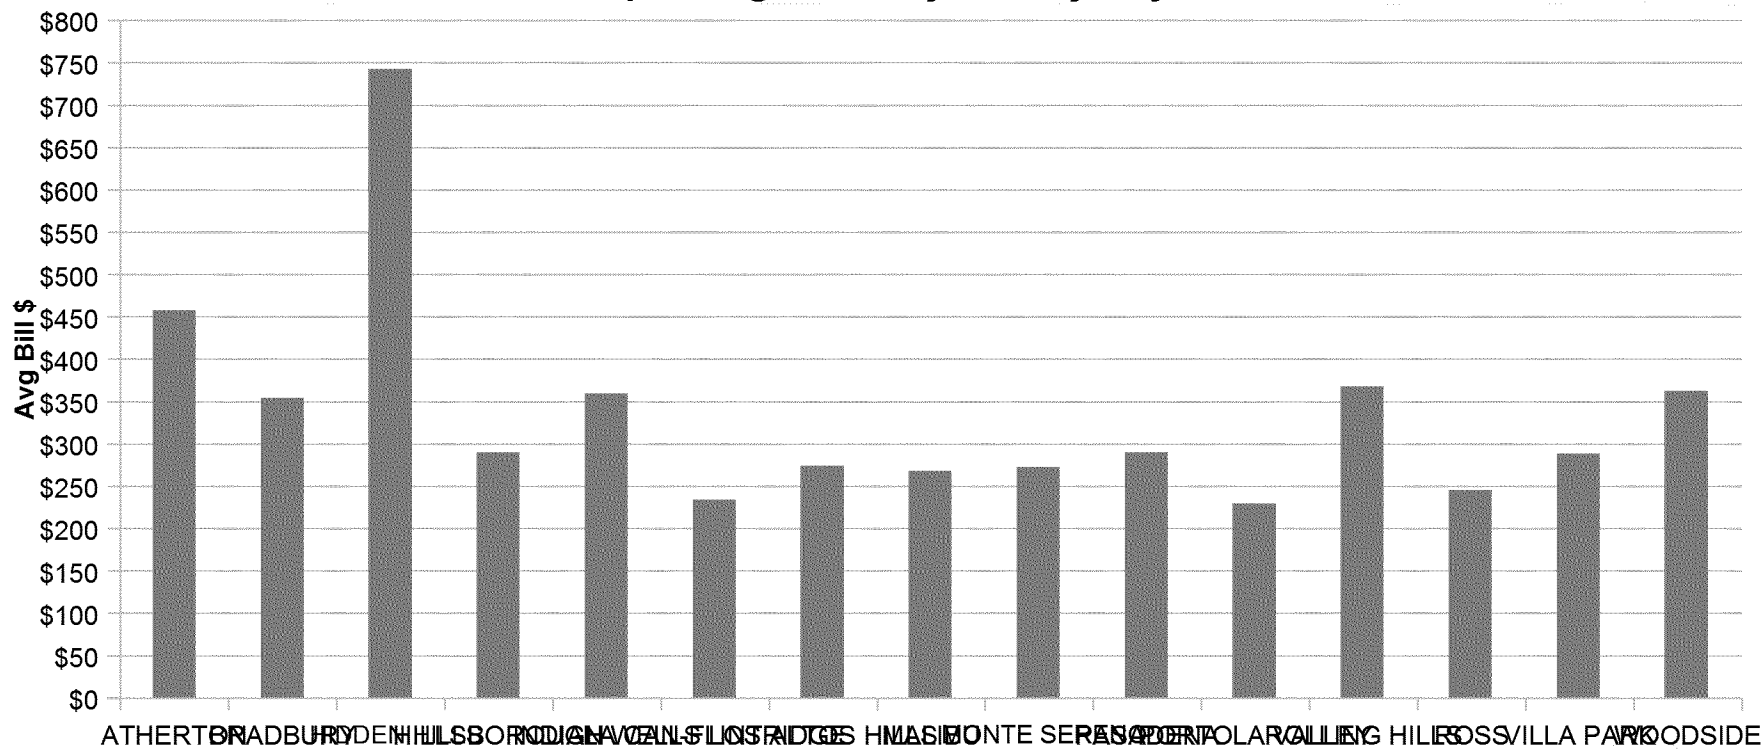

Top 15 High Monthly Bills by City

Minimum & Maximum Usage - 2012

Min & Max Usage by Utility by Month

Edison - Min of Average monthly usage (KWH) per household
 SDG&E - Min of Average monthly usage (KWH) per household
 PG&E - Min of Average monthly usage (KWH) per household
 Edison - Max of Average monthly usage (KWH) per household
 PG&E - Max of Average monthly usage (KWH) per household
 SDG&E - Max of Average monthly usage (KWH) per household