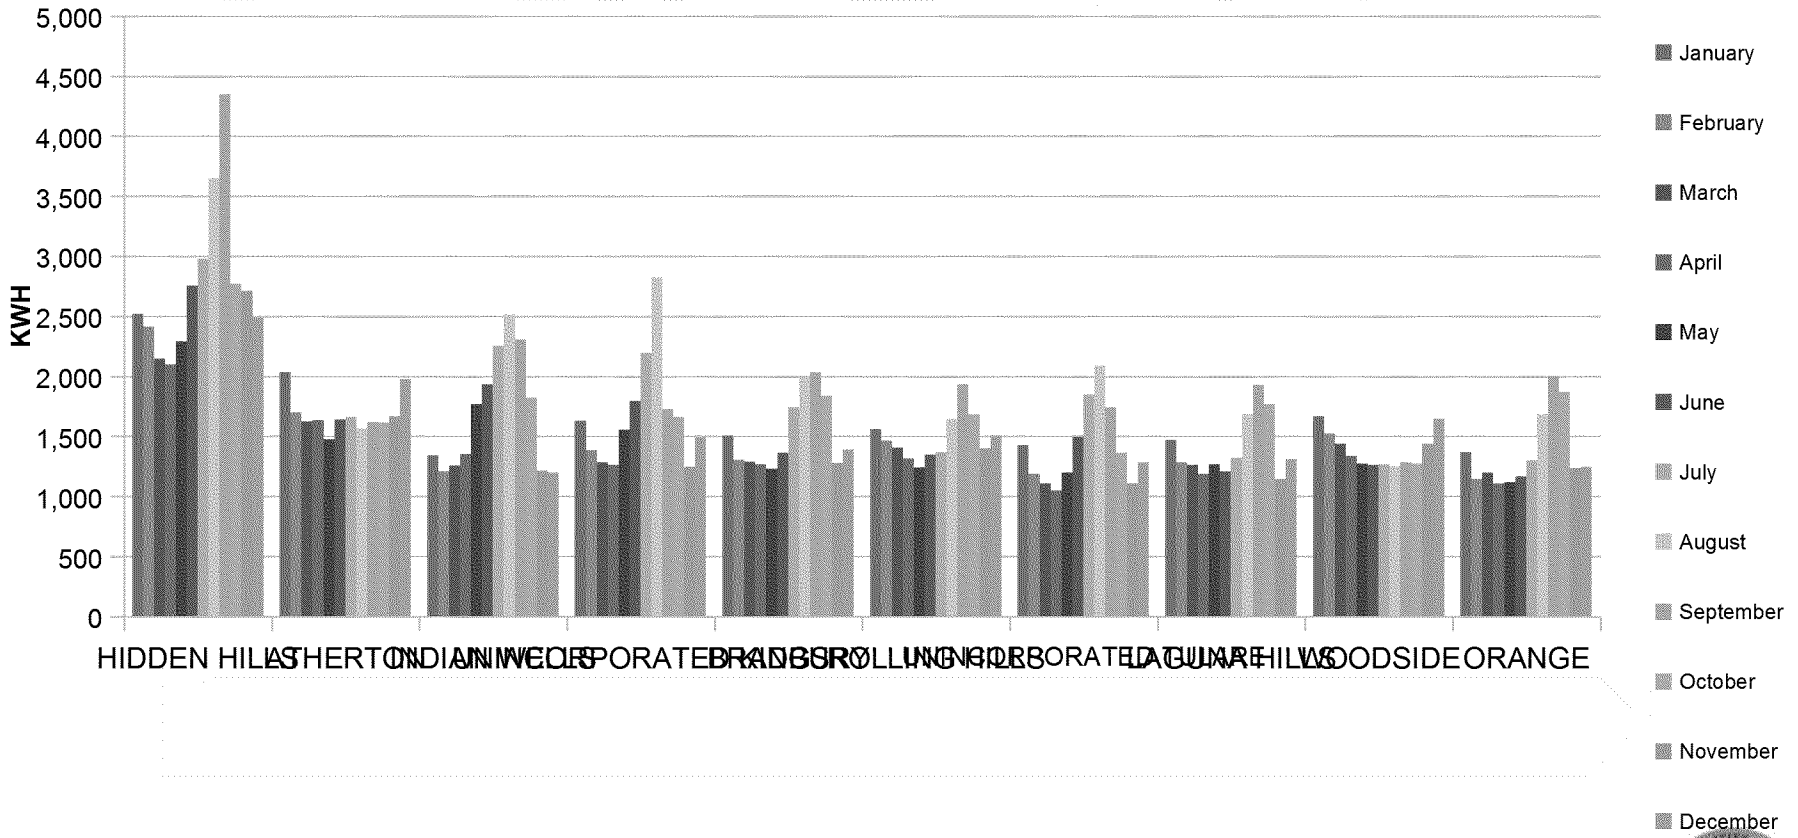

2012 California Energy Consumption Data

California Public Utilities Commission Policy & Planning Division July 2013

10 Cities that Use the Most - 2012

Consumption by City & by Month 2012

15 Cities that Pay the Most - 2012