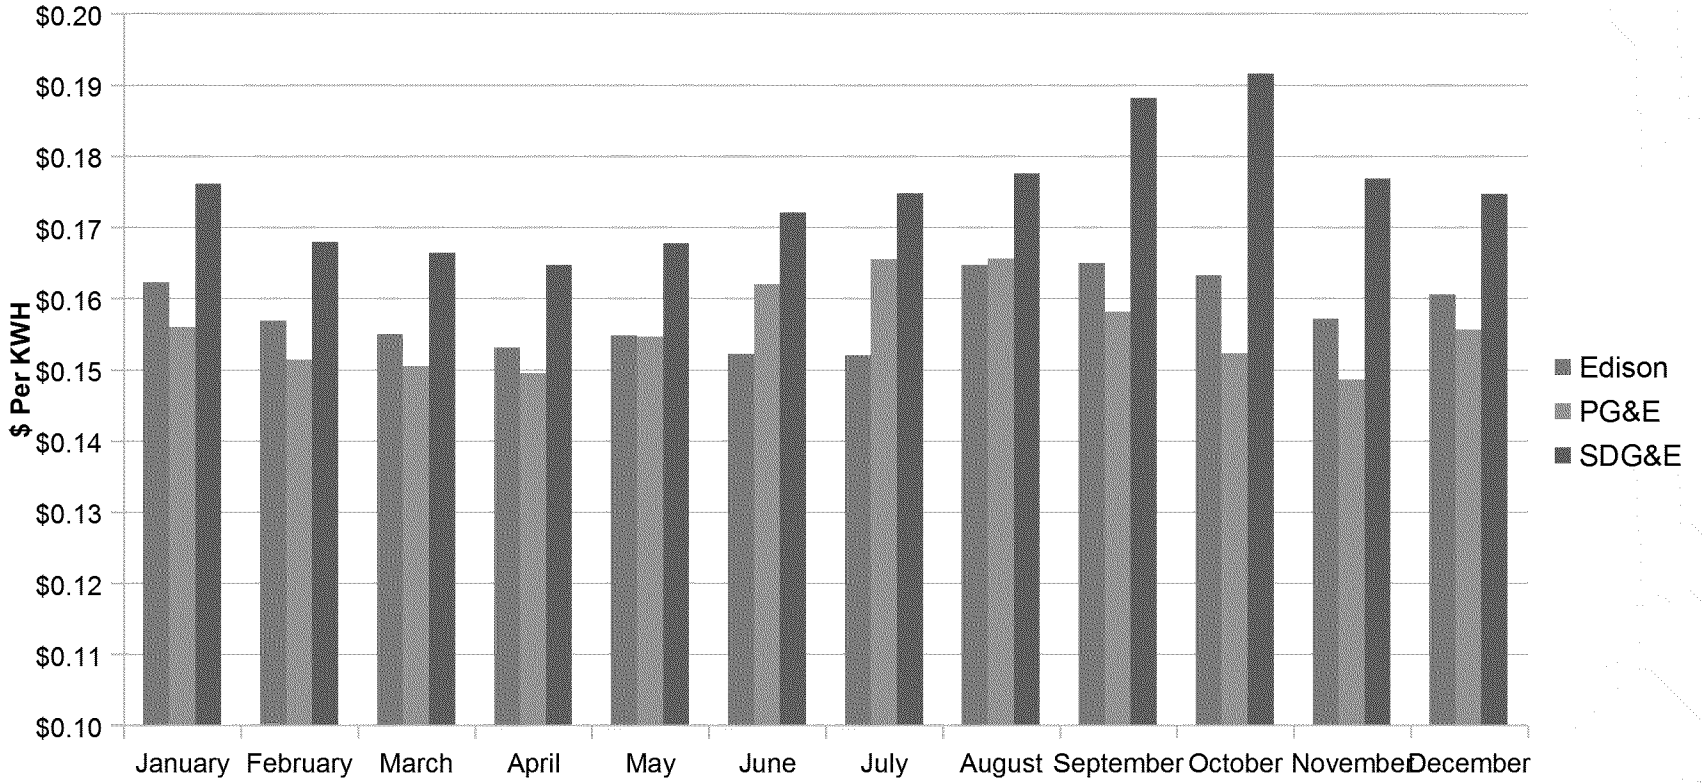

Average Monthly Rate by Utility

Average Monthly Rate by Utility