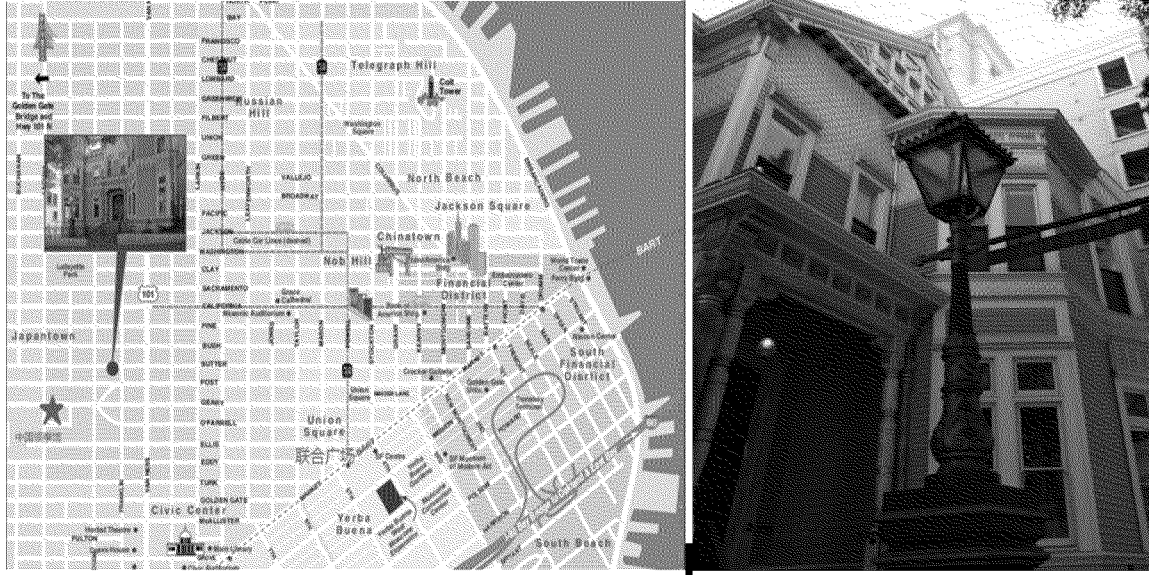

LEADER HOUSE INTRODUCTION

LEADER HOUSE was built in 1881, formerly known as Payne Mansion; this beautiful Vitoria Style property was registered on American historical building database. The property located at 1409 Sutter St. San Francisco CA 94109. The property is to the west of Van Ness Ave, in lower Pacific Height. Chinese counsel is only 0.4 miles to the southwest.

YORBARN USA is now in the process of remodeling, the first and second floor will be high-class Hu'nan restaurant, providing authentic Hunan flavor dishes as well as high-end Cantonese seafood dishes. The restaurant will have 8,500 square feet, with a full cocktail bar, 2 VIP dining rooms, and total 190 seats. Third and fourth floor will have 10 deluxe suites, targeting high profile business and political clients.