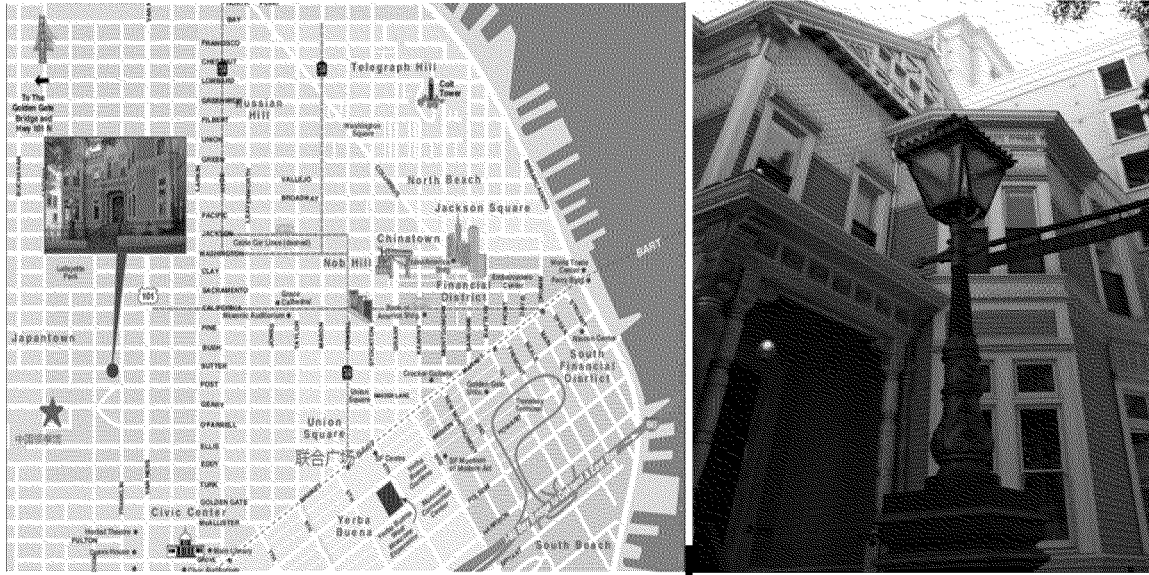

LEADER HOUSE INTRODUCTION

LEADER HOUSE was built in 1881, formerly known as Payne Mansion; this beautiful Vitoria Style property was registered on American historical building database. The property located at 1409 Sutter St. San Francisco CA 94109. The property is to the west of Van Ness Ave, in lower Pacific Height. Chinese counsel is only 0.4 miles to the southwest.

YORBARN USA is now in the process of remodeling, the first and second floor will be high-class Hu'nan restaurant, providing authentic Hunan flavor dishes as well as high-end Cantonese seafood dishes. The restaurant will have 8,500 square feet, with a full cocktail bar, 2 VIP dining rooms, and total 190 seats. Third and fourth floor will have 10 deluxe suites, targeting high profile business and political clients.