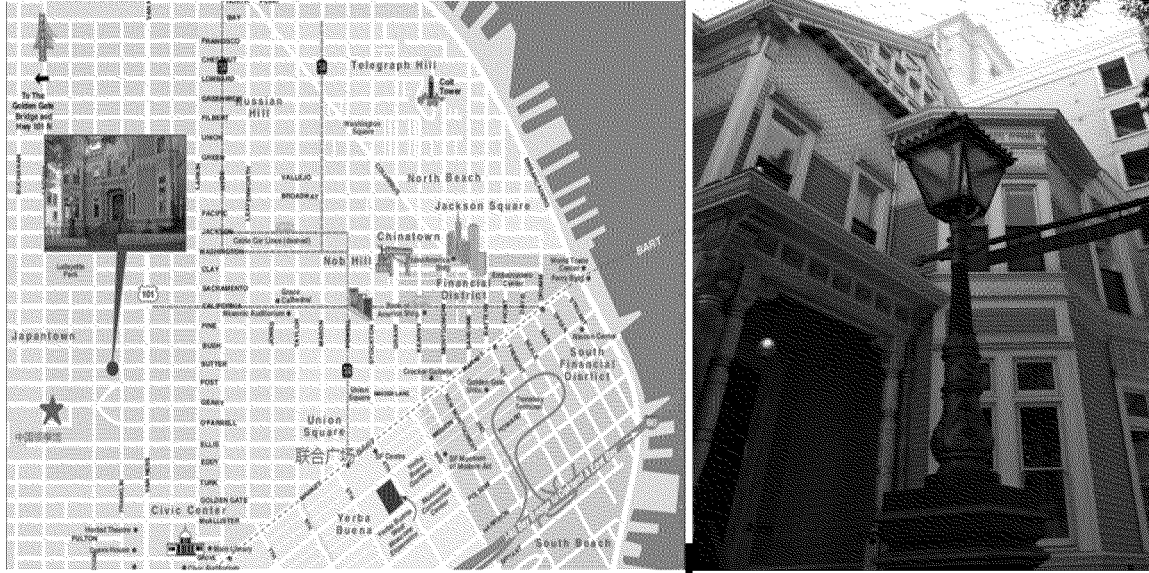

LEADER HOUSE INTRODUCTION

LEADER HOUSE was built in 1881, formerly known as Payne Mansion; this beautiful Vitoria Style property was registered on American historical building database. The property located at 1409 Sutter St. San Francisco CA 94109. The property is to the west of Van Ness Ave, in lower Pacific Height. Chinese counsel is only 0.4 miles to the southwest.

YORBARN USA is now in the process of remodeling, the first and second floor will be high-class Hu'nan restaurant, providing authentic Hunan flavor dishes as well as high-end Cantonese seafood dishes. The restaurant will have 8,500 square feet, with a full cocktail bar, 2 VIP dining rooms, and total 190 seats. Third and fourth floor will have 10 deluxe suites, targeting high profile business and political clients.