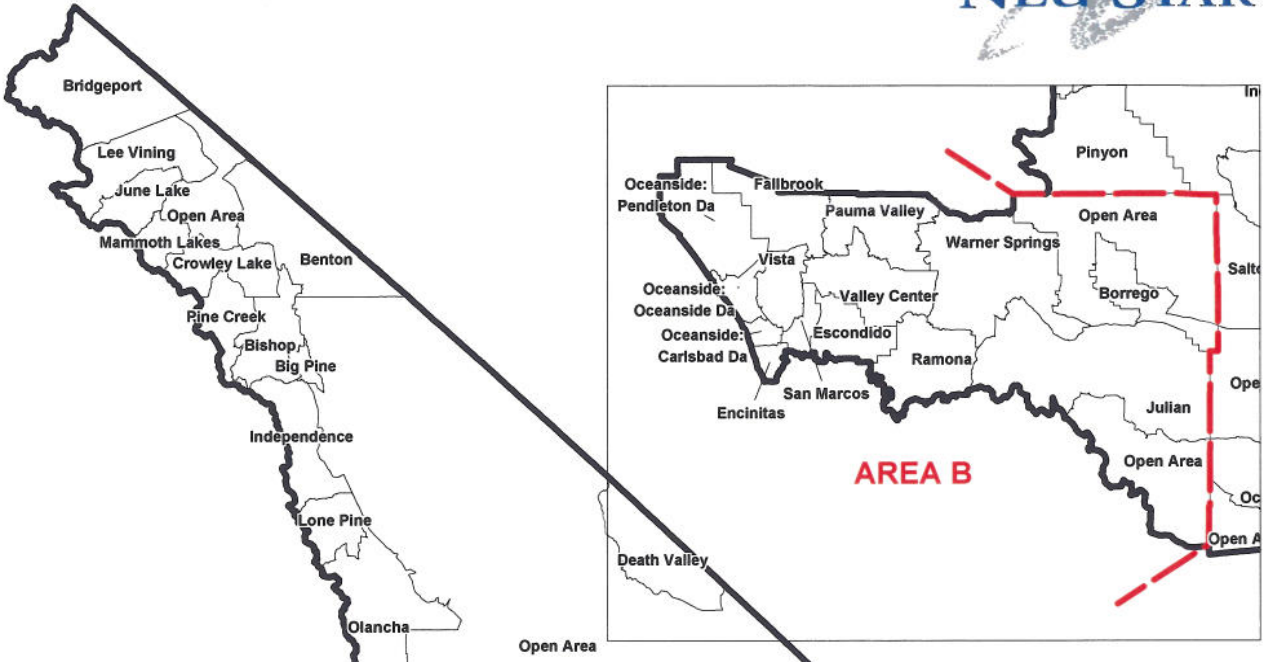

**NPA 760 Rate Center Map  
Split Alternative #1**

ALTERNATIVE_#1	PROJECTED_LIVES
Area A	14 Years
Area B	22 Years

**NPA 760 Map Legend**

- NPA Boundaries
- Rate Center Boundaries
- Split Line