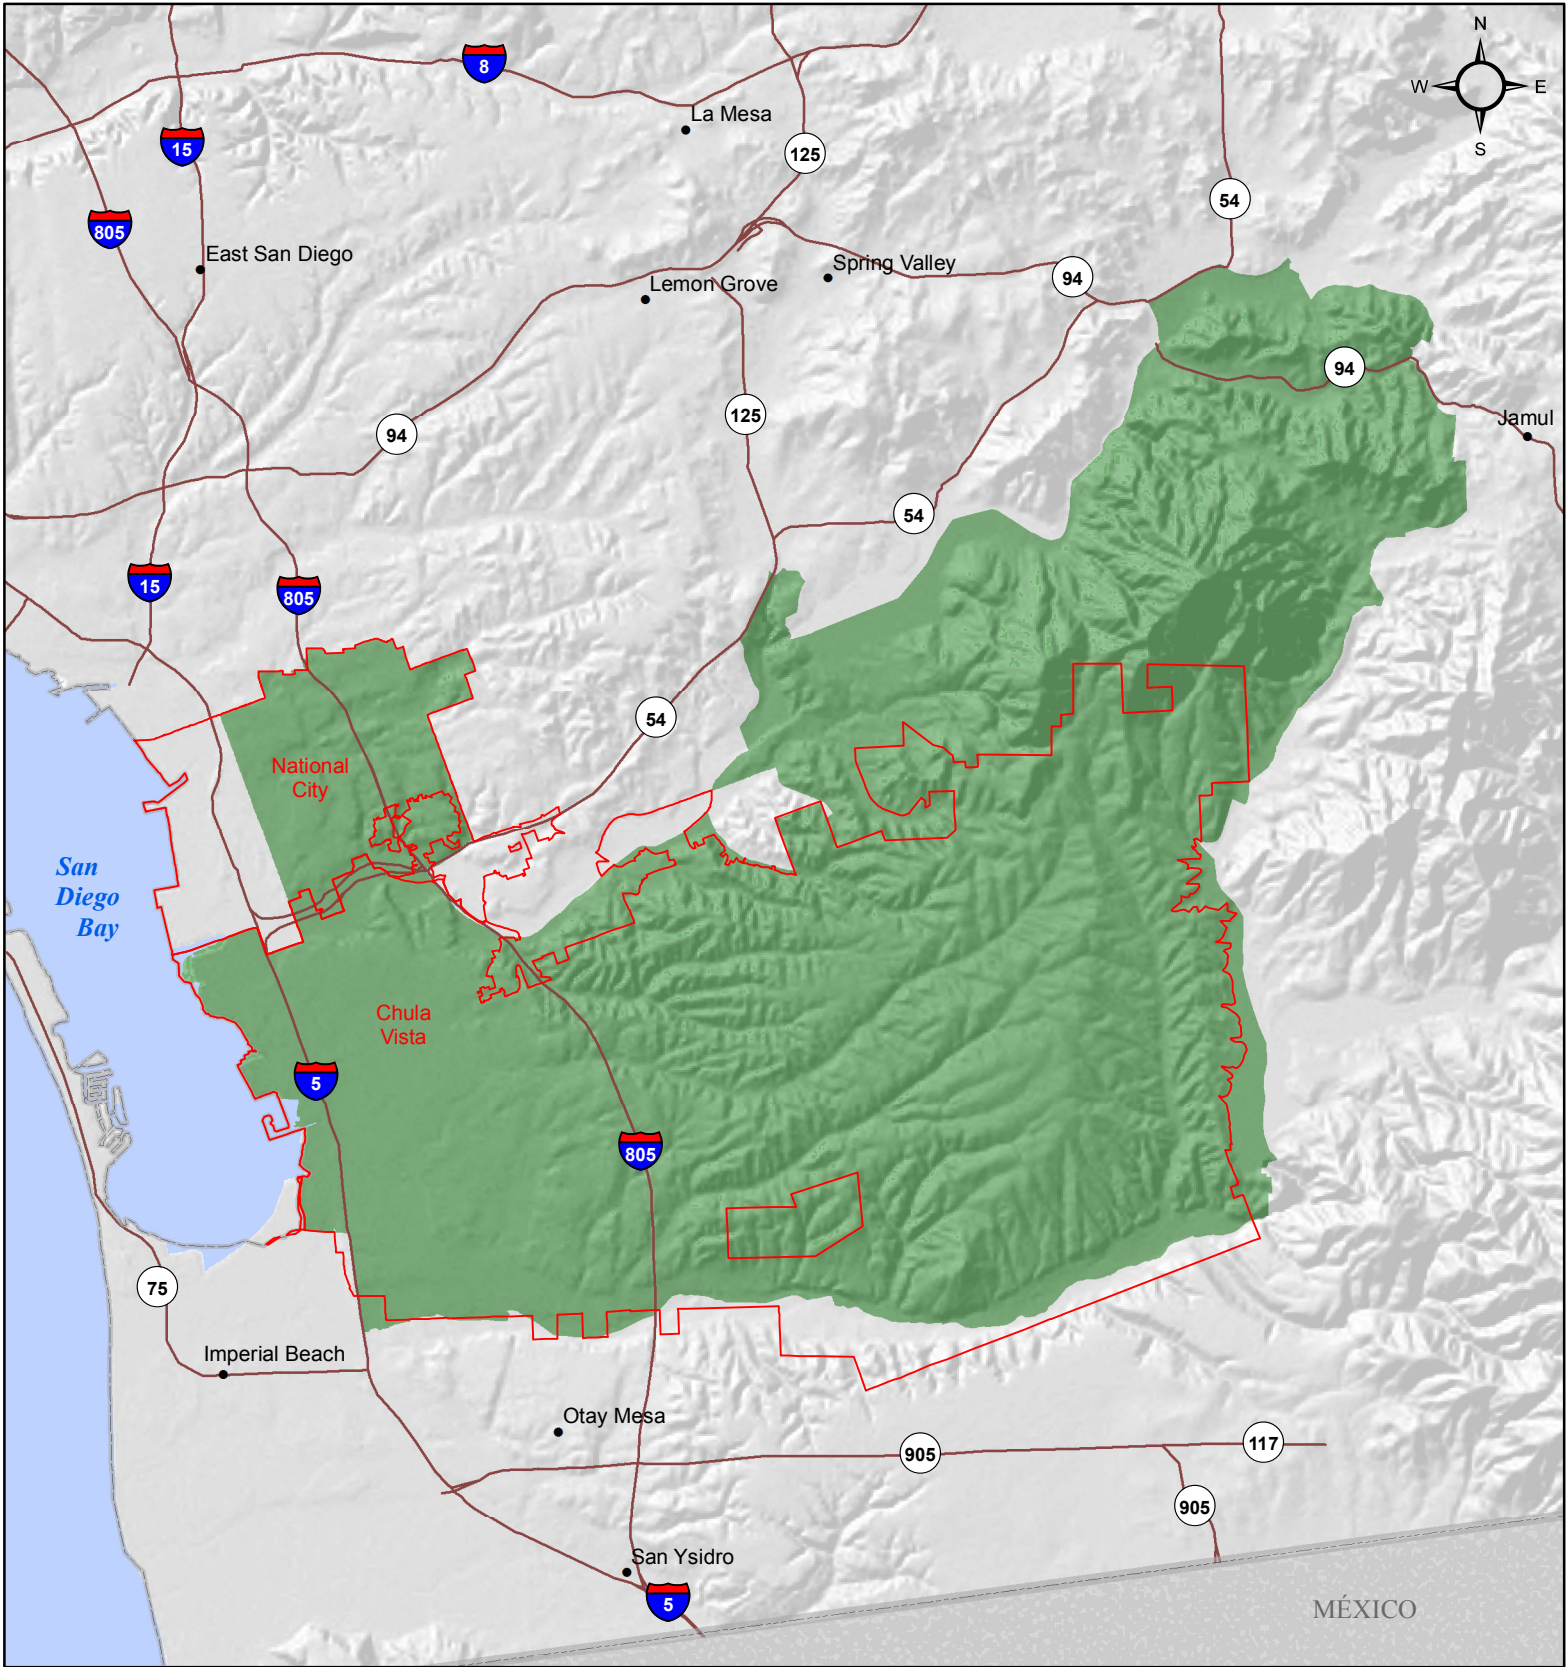

# ACCESS CABLE CORPORATION (FRANCHISE #045) INITIAL STATE VIDEO FRANCHISE TERRITORY - 3/27/12

**FRANCHISE TERRITORY**  
Initial App - 03/27/12 (V1203006)