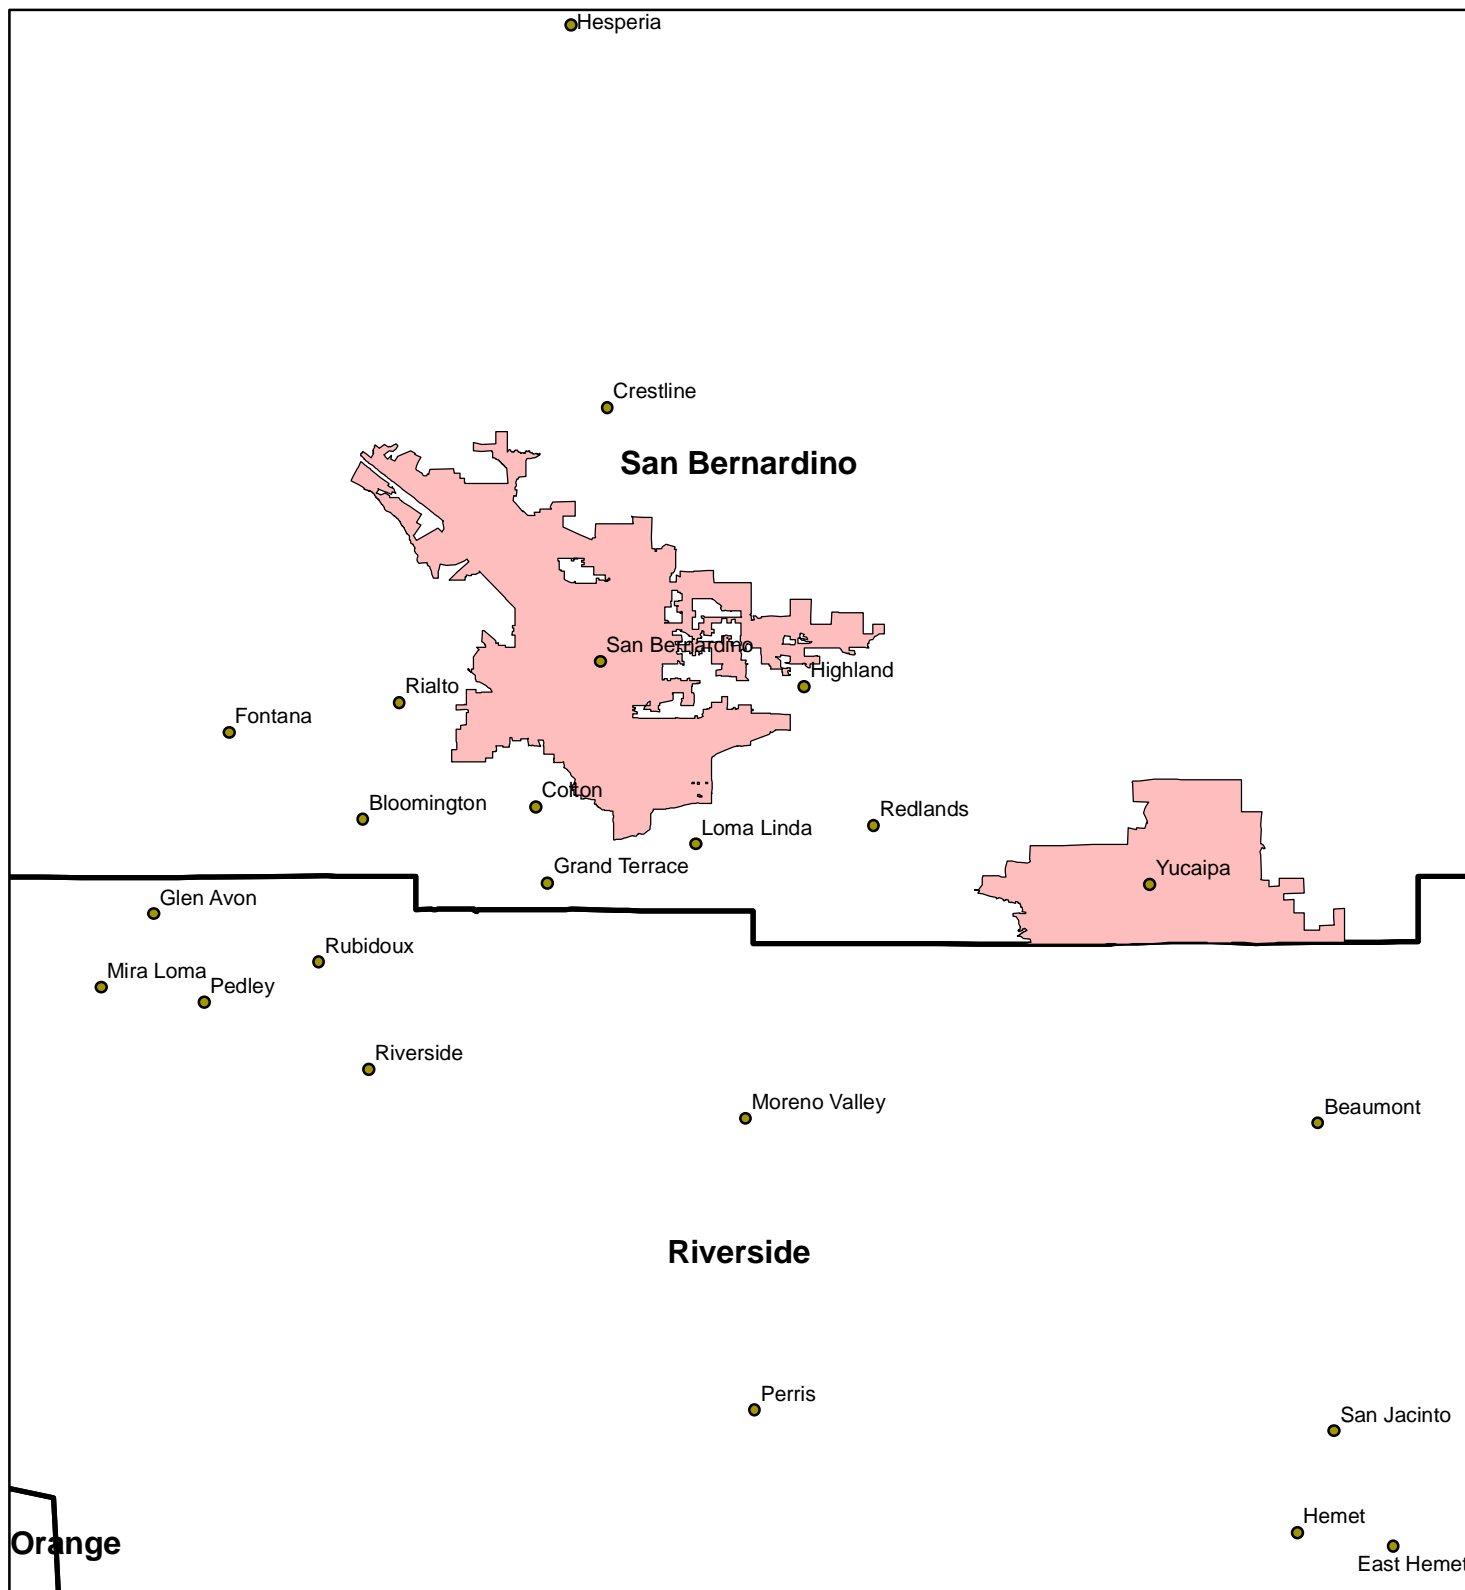

# Charter Communications American Cable Entertainment Company LLC Video Franchise Territory

## Legend

- CA\_cities
- Charter - American Cable Entertainment Company LLC Video Franchise Area
- CA Counties