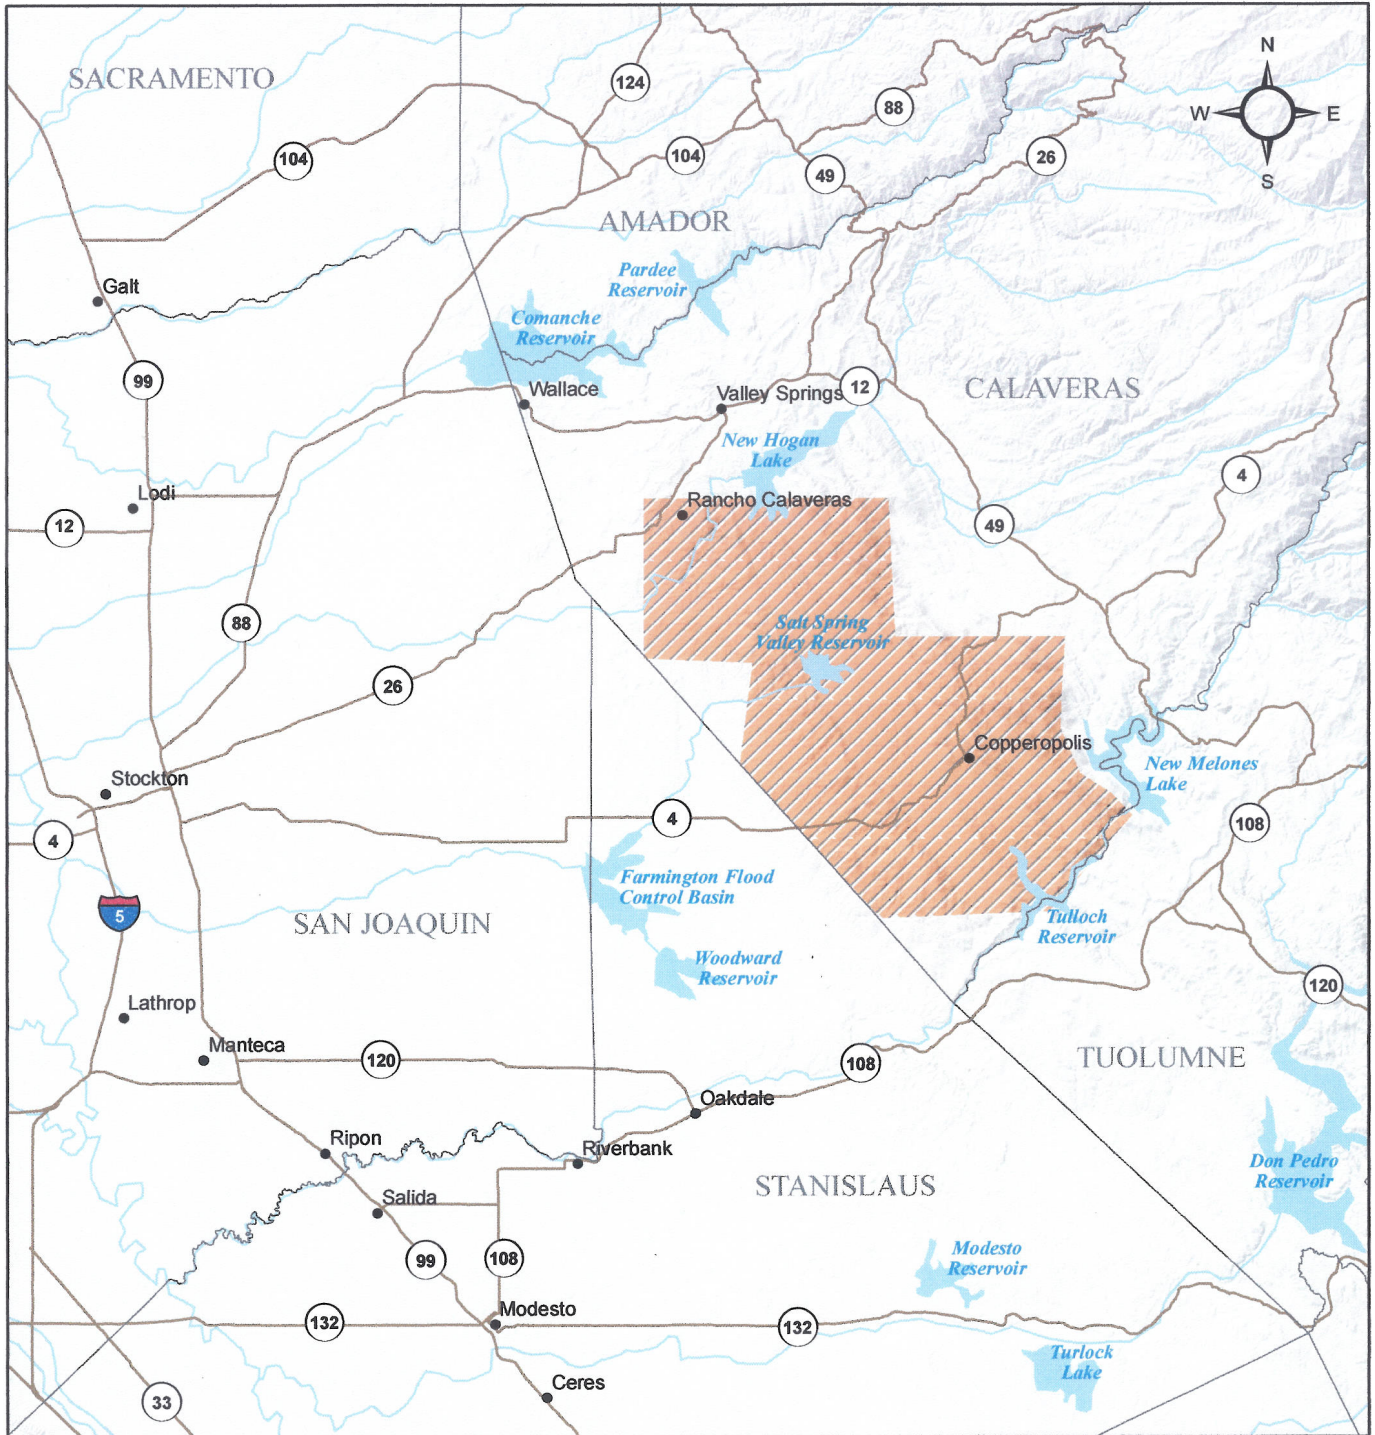

CALAVERAS CABLEVISION (FRANCHISE #025) VIDEO FRANCHISE TERRITORY IN CALIFORNIA

FRANCHISE TERRITORY

*Initial Application (4/17/08)
Application #V0804003*

Sources: Carrier Franchise Applications; 2007, 2008
 Projection: Lambert Conformal Conic. Coordinate System: California State Plane, Zone 3; North American Datum 1983
 Prepared by the California Public Utilities Commission, Communications Division, Video Franchising and Broadband Deployment Group