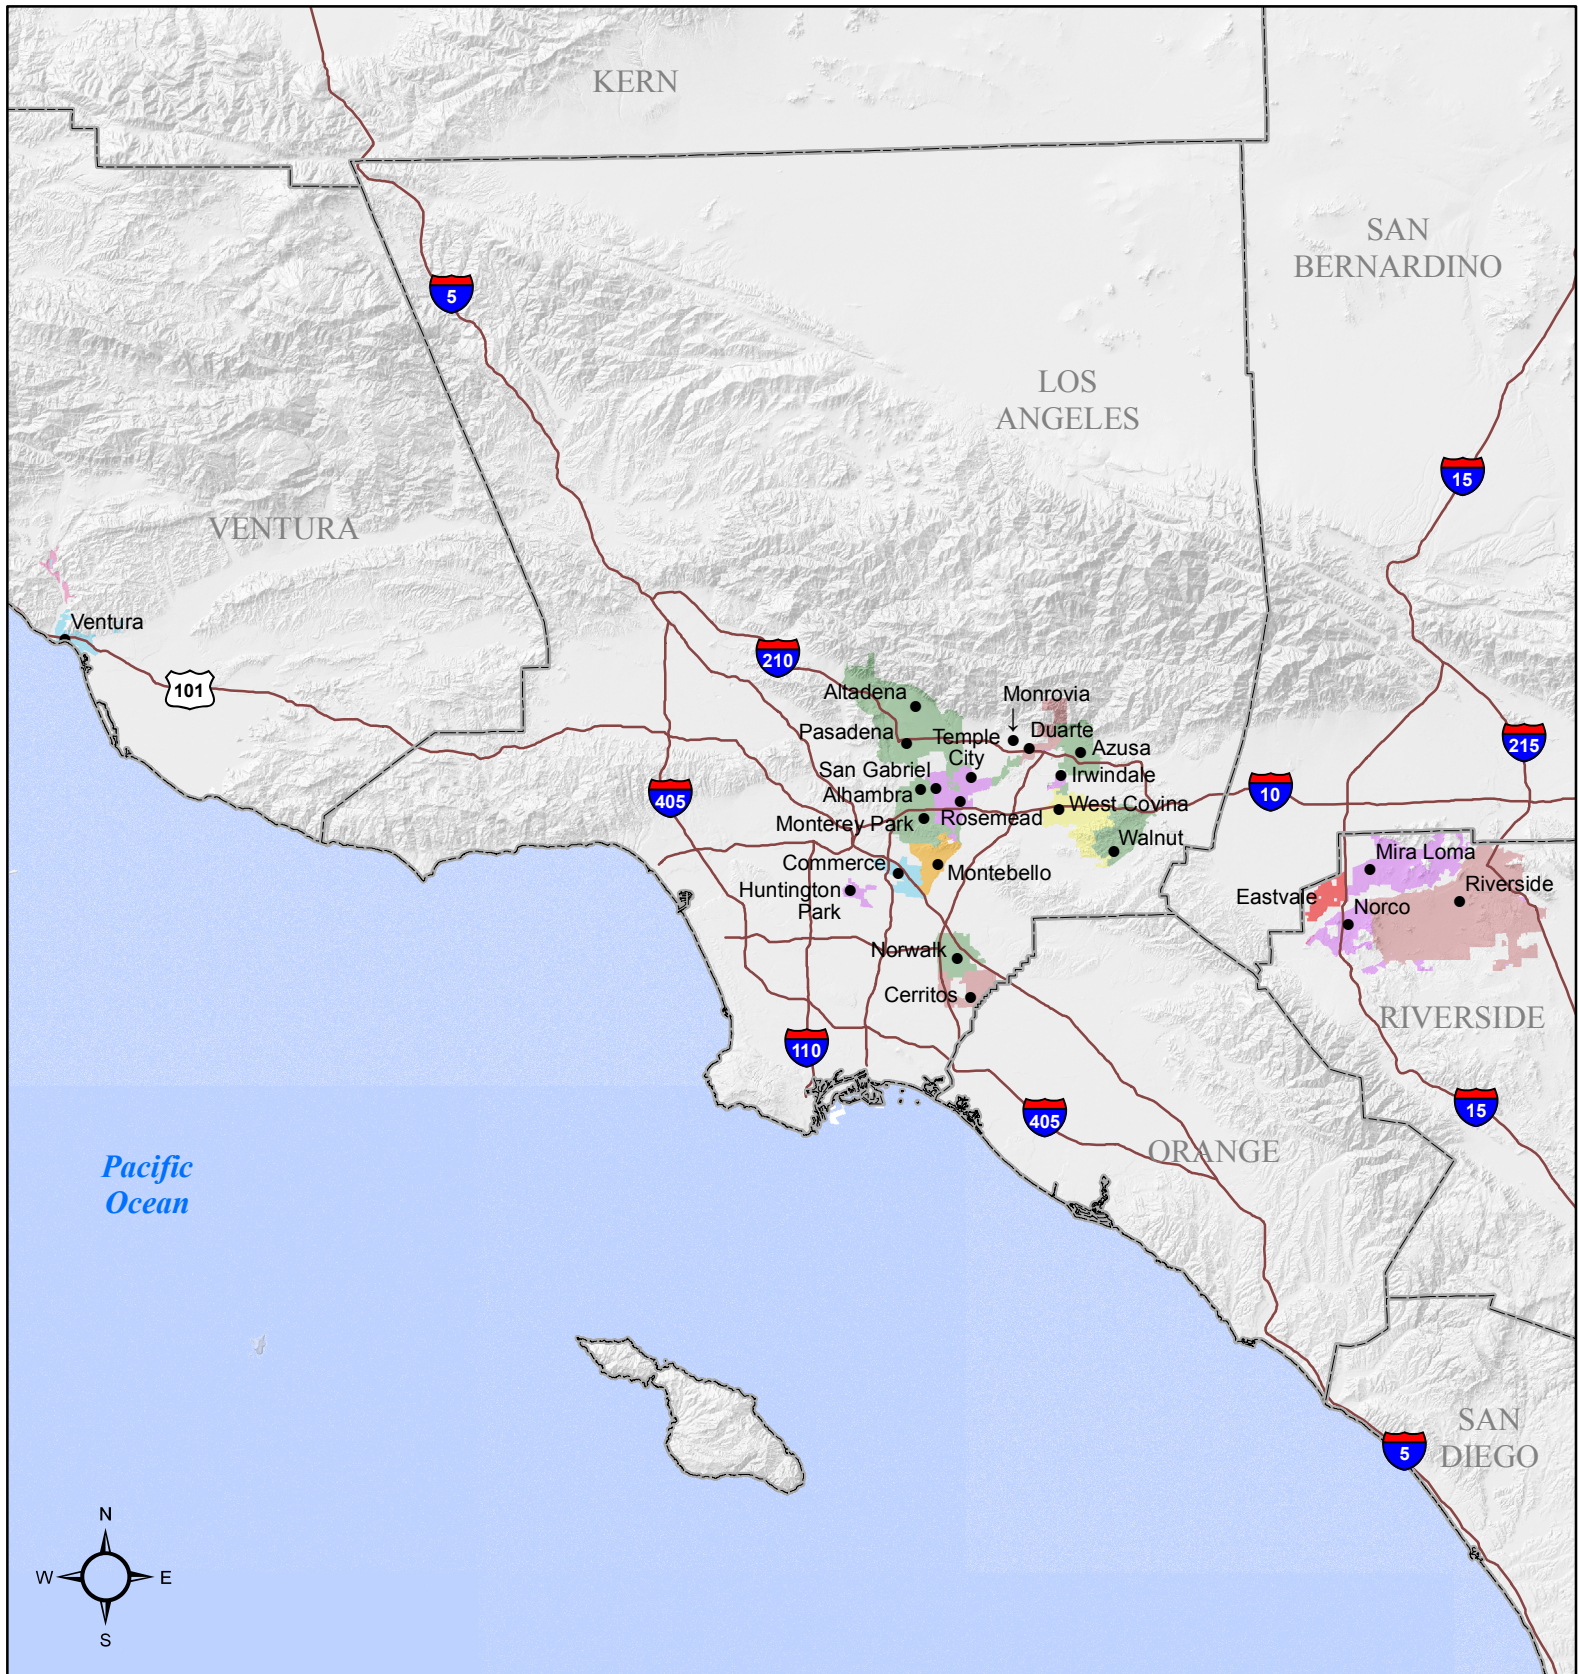

CHARTER COMMUNICATIONS ENTERTAINMENT (FRANCHISE #008) VIDEO FRANCHISE TERRITORIES IN CALIFORNIA

FRANCHISE TERRITORY

 3/11/09 Appl (Appl #V0903003)	 7/14/08 Appl (Appl #V0807006)
 2/23/09 Appl (Appl #V0902004)	 5/30/08 Appl (Appl #V0805005)
 2/11/09 Appl (Appl #V0902002)	 Initial Appl – 11/16/07 (Appl #V0711007)
 10/10/08 Appl (Appl #V0810001)	