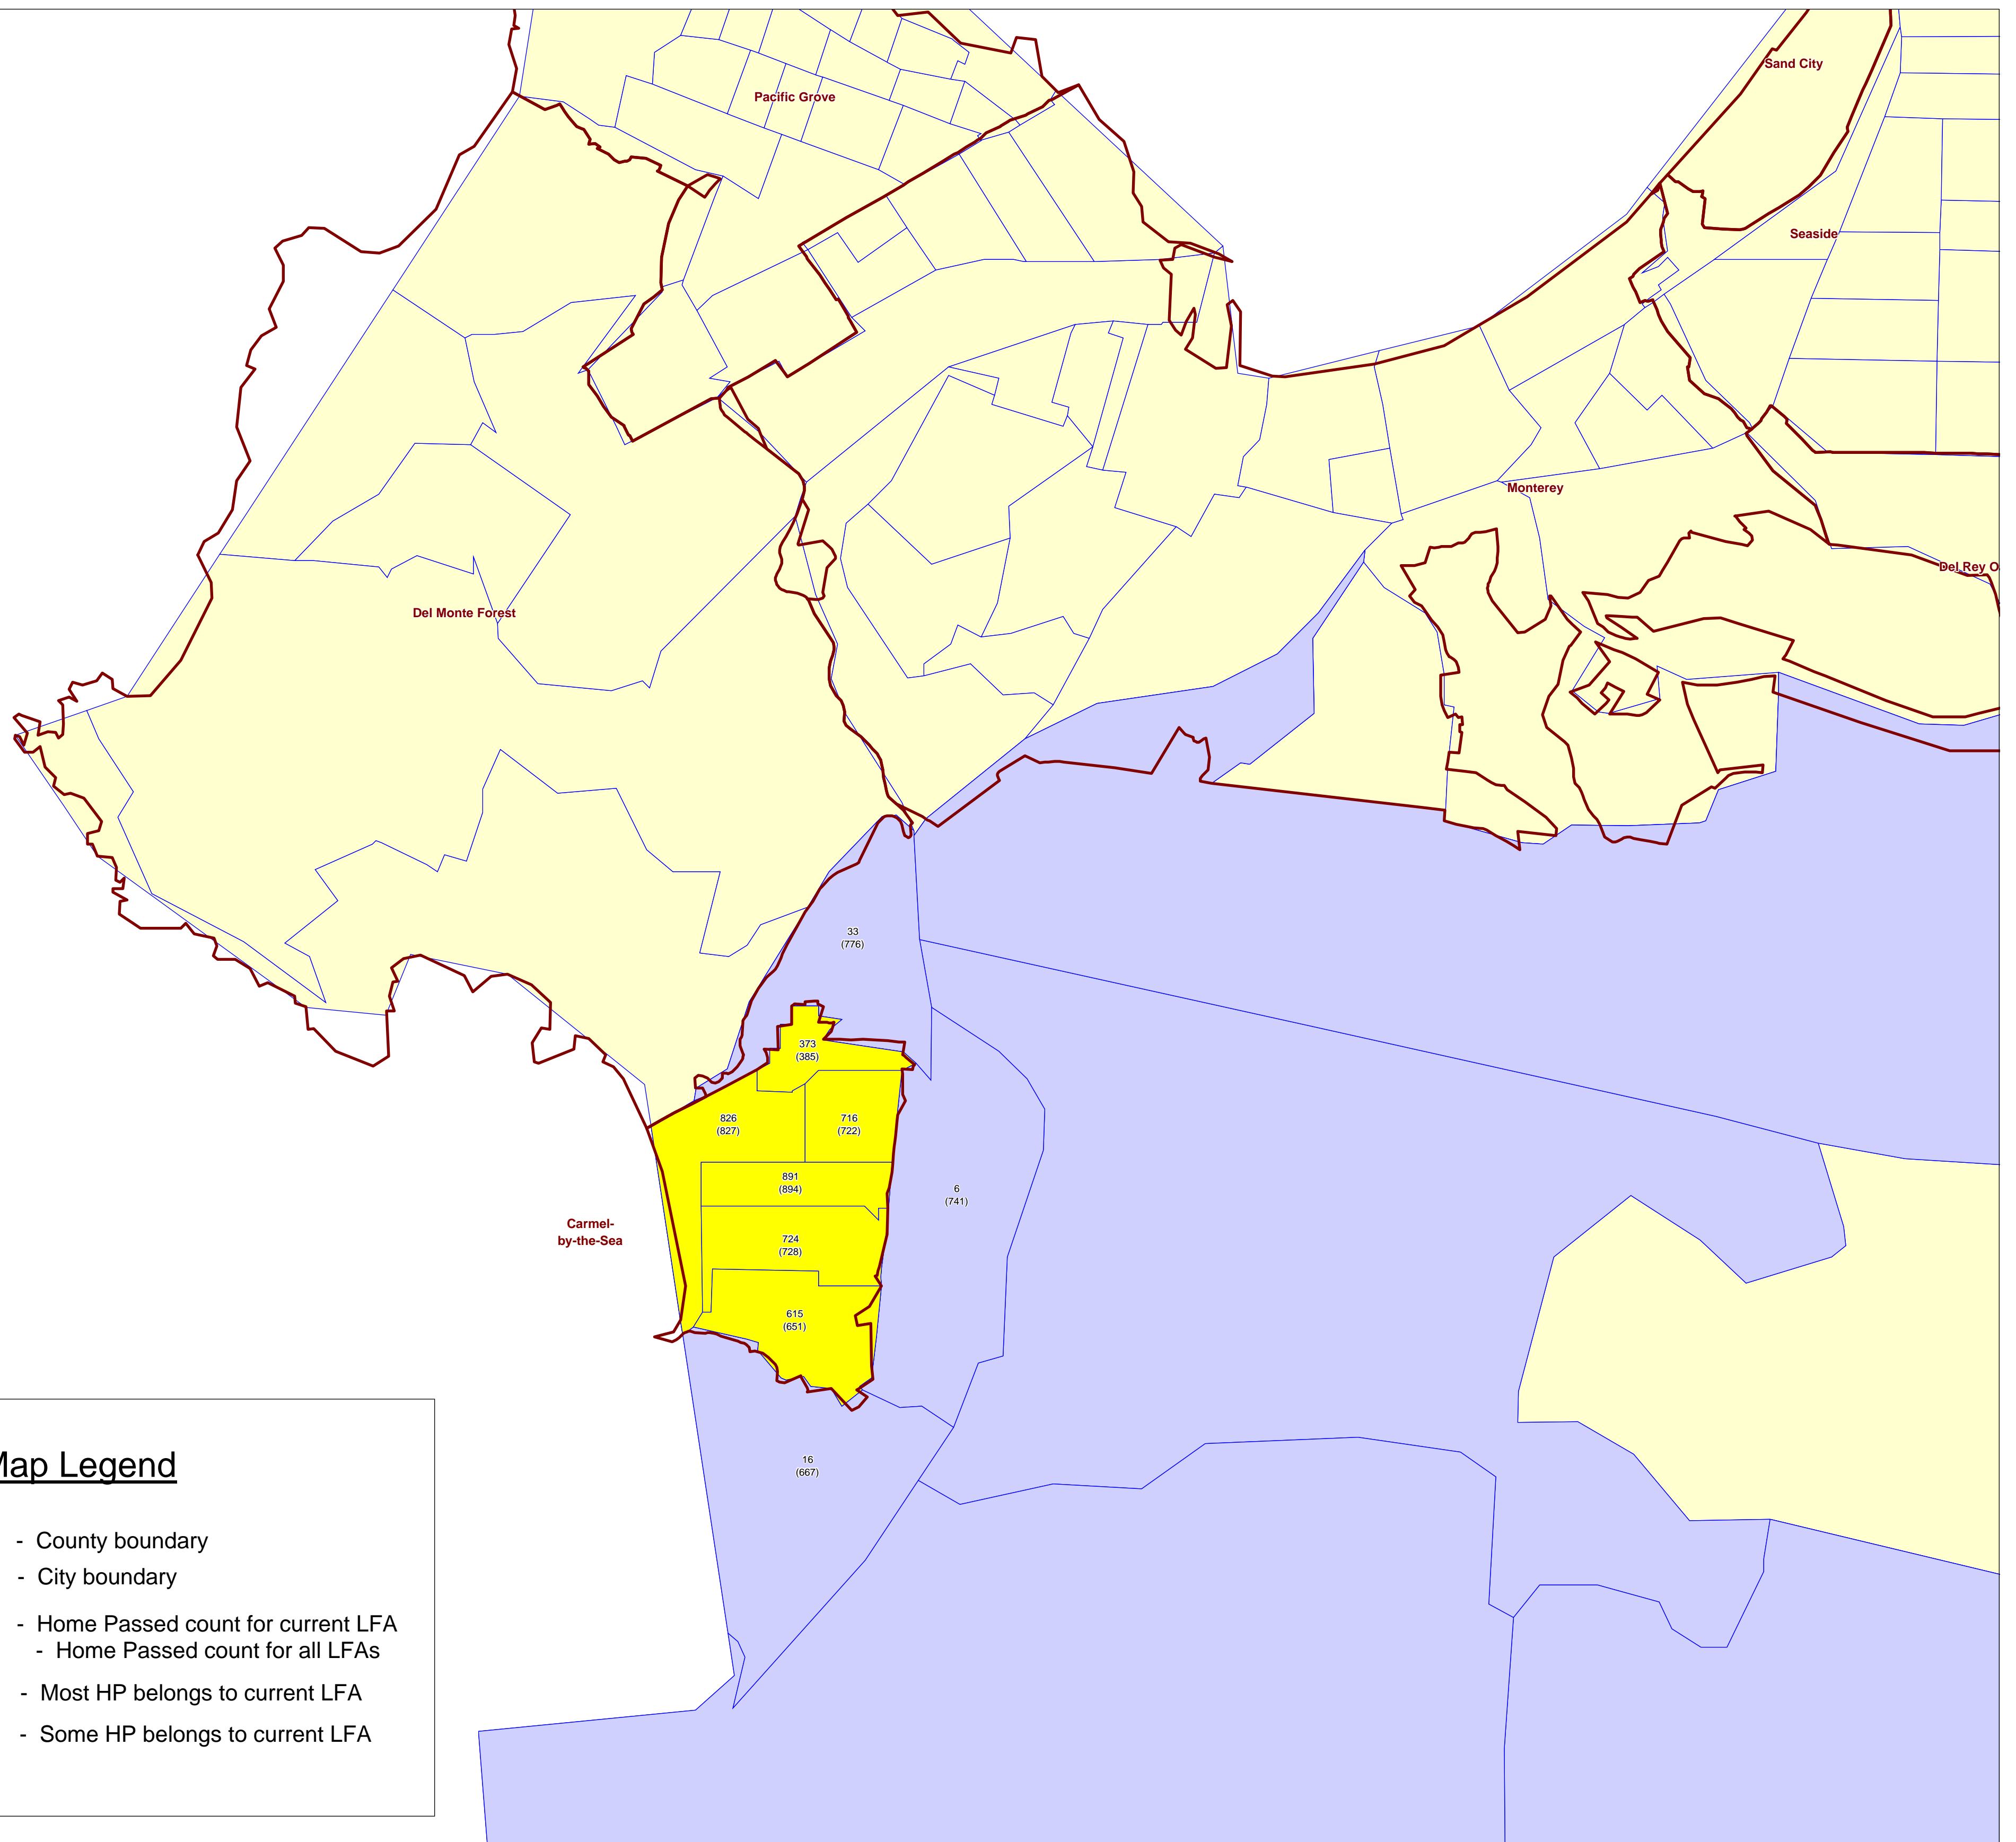

Carmel By The Sea LFA by Census Block Groups

Map Legend

- County boundary
- City boundary
- 253 (1133) - Home Passed count for current LFA
- Home Passed count for all LFAs
- Most HP belongs to current LFA
- Some HP belongs to current LFA