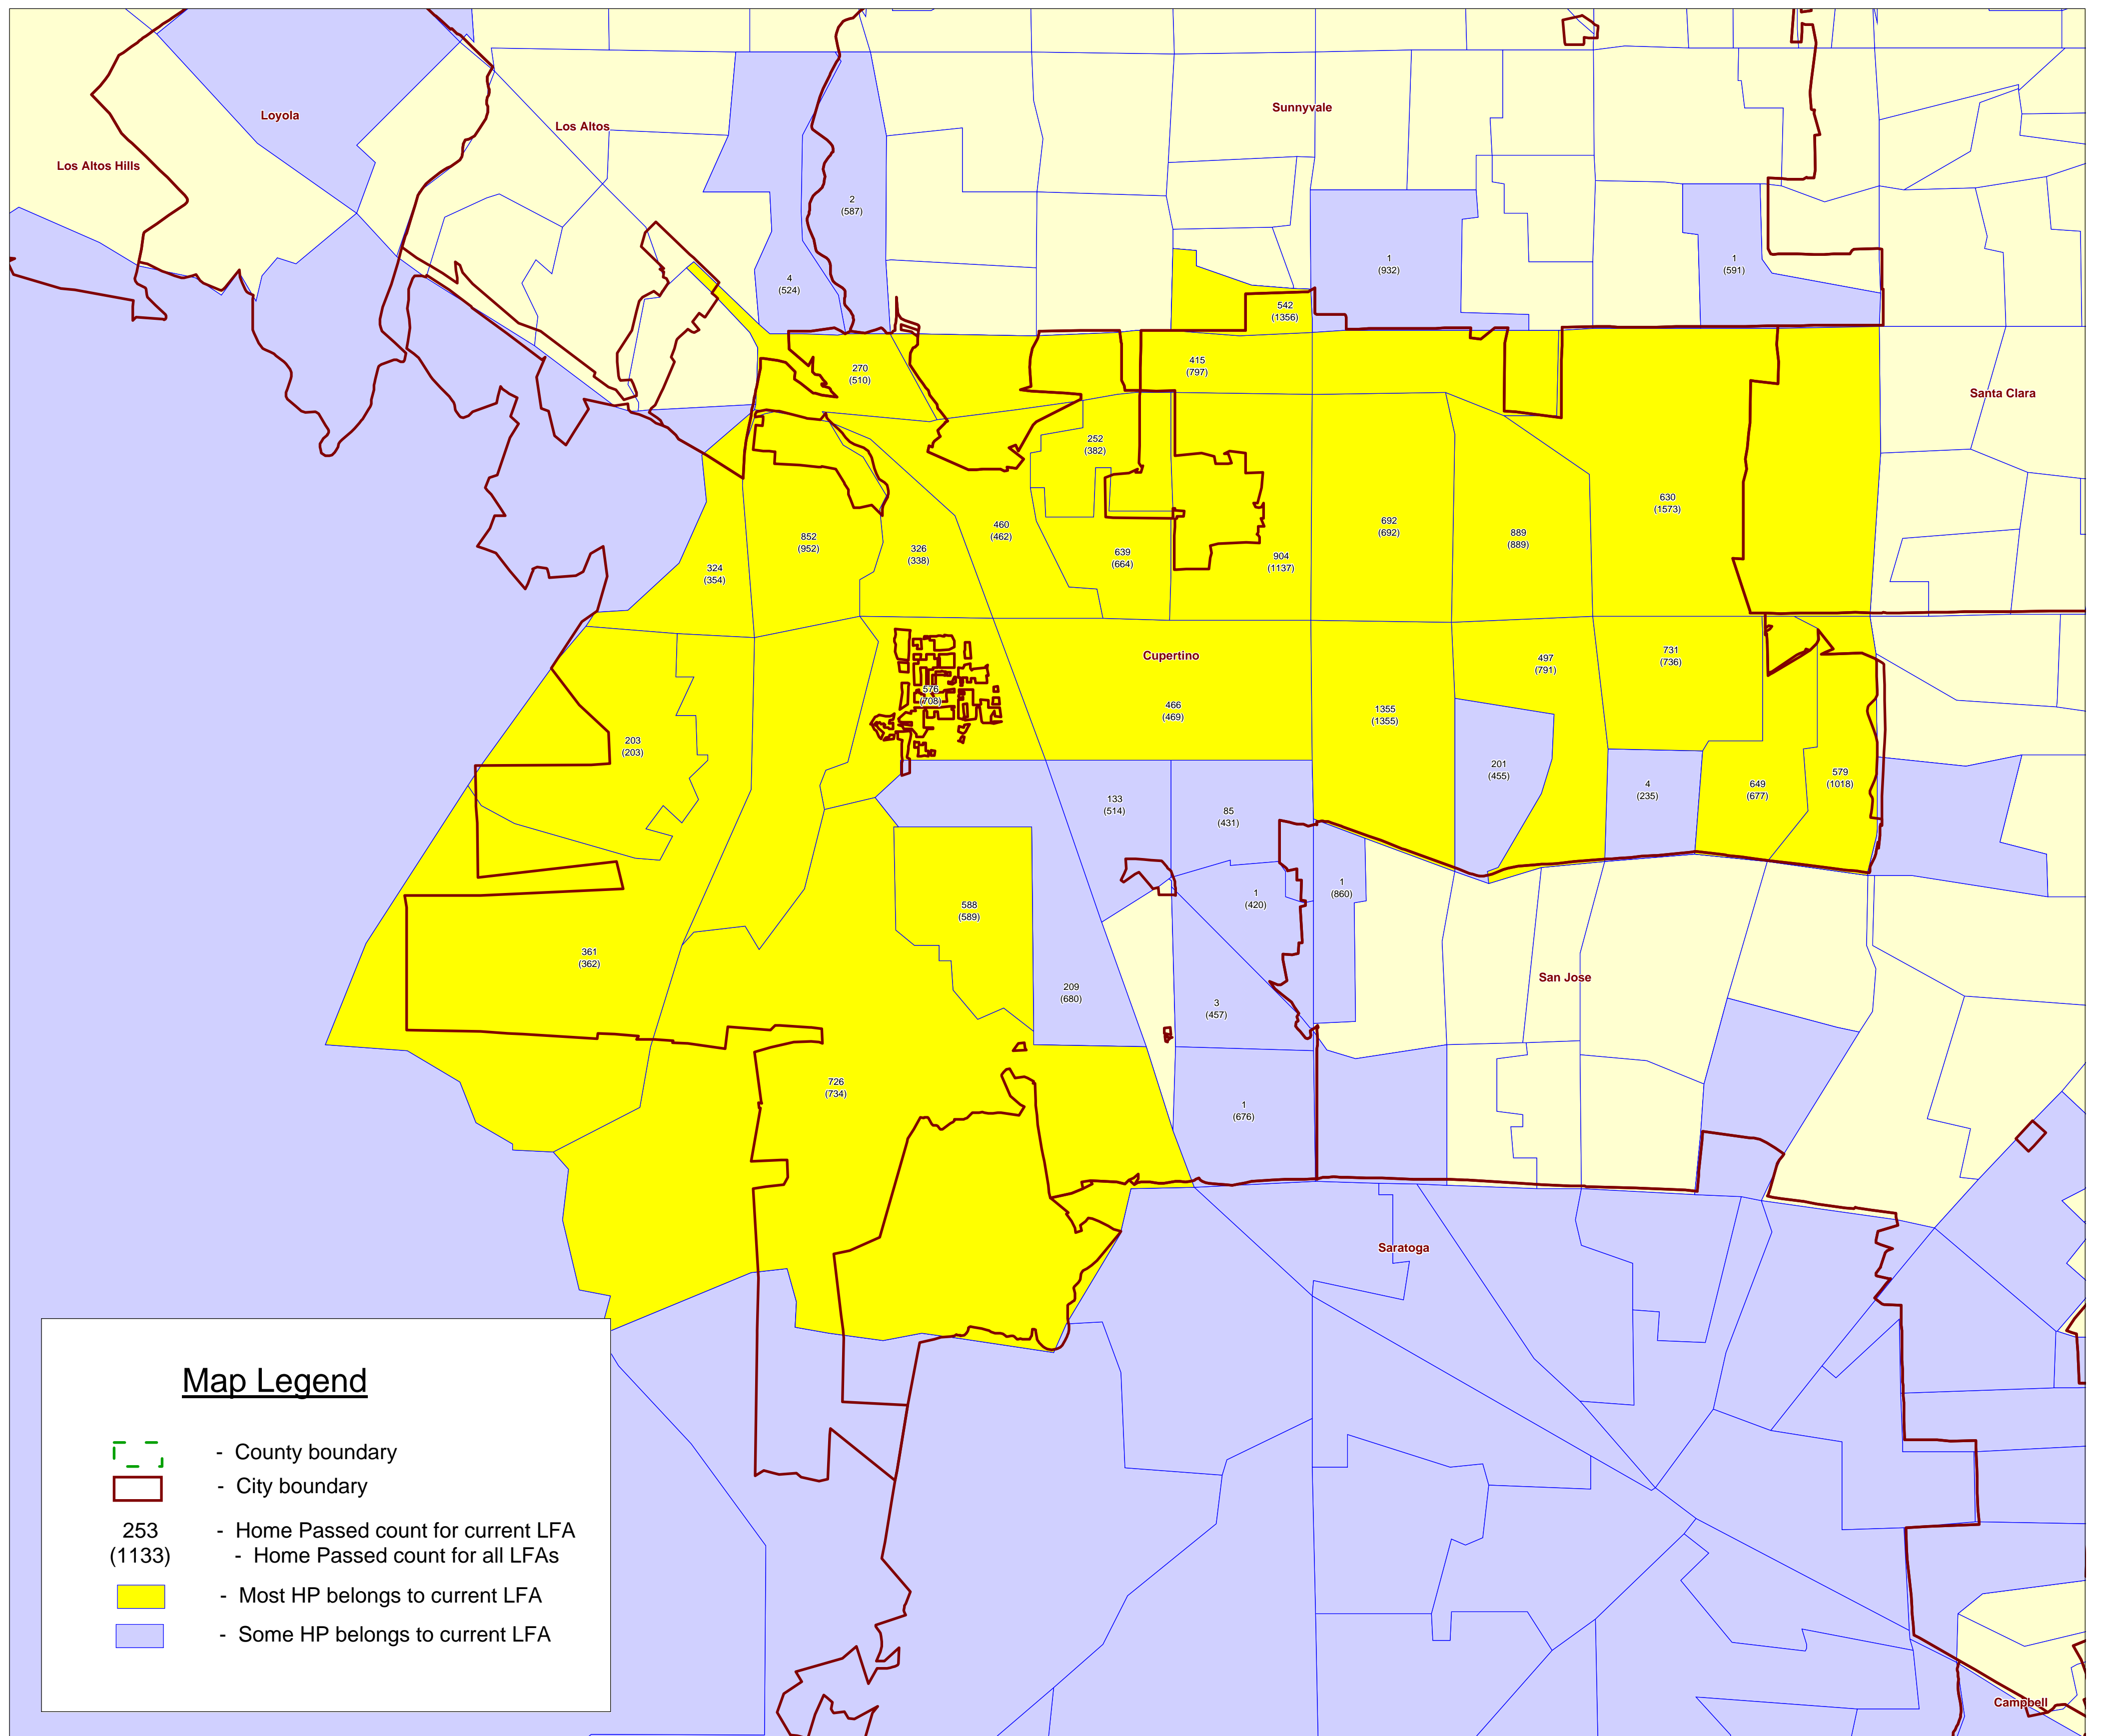

Cupertino LFA by Census Block Groups

Map Legend

- County boundary
- City boundary
- 253
(1133) - Home Passed count for current LFA
- Home Passed count for all LFAs
- Most HP belongs to current LFA
- Some HP belongs to current LFA