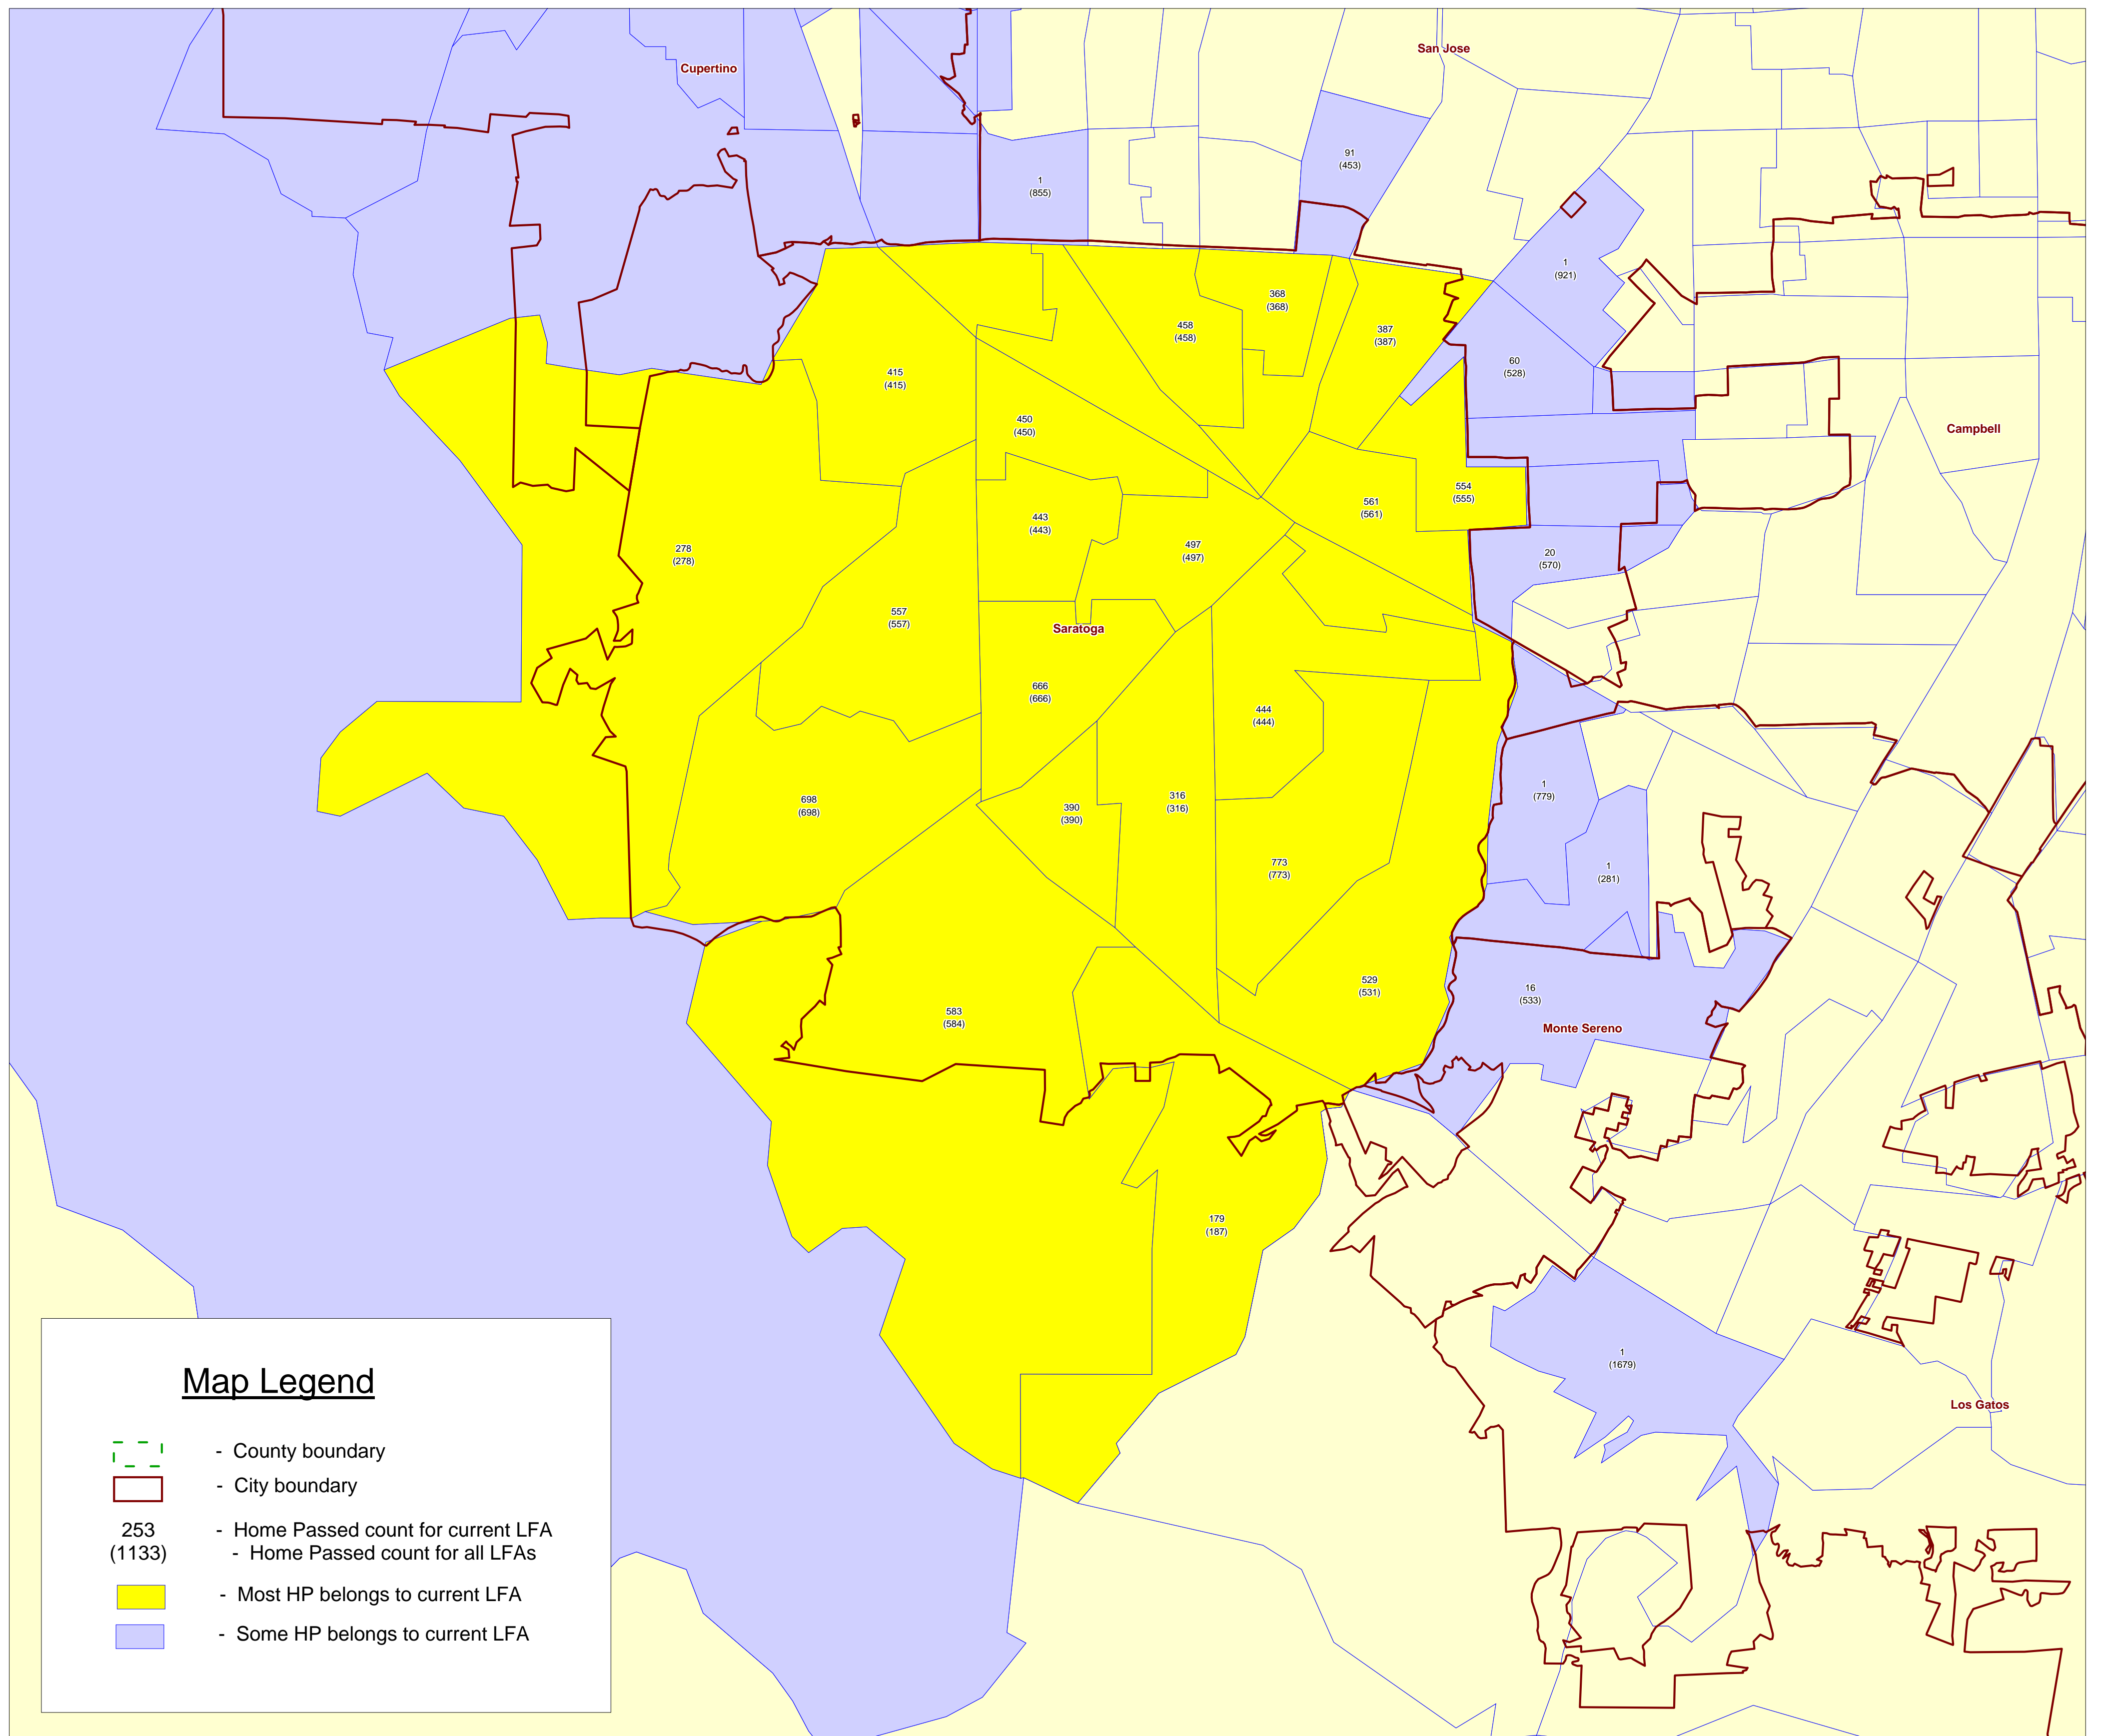

Saratoga LFA by Census Block Groups

Map Legend

- County boundary
- City boundary
- 253 (1133) - Home Passed count for current LFA
- Home Passed count for all LFAs
- Most HP belongs to current LFA
- Some HP belongs to current LFA