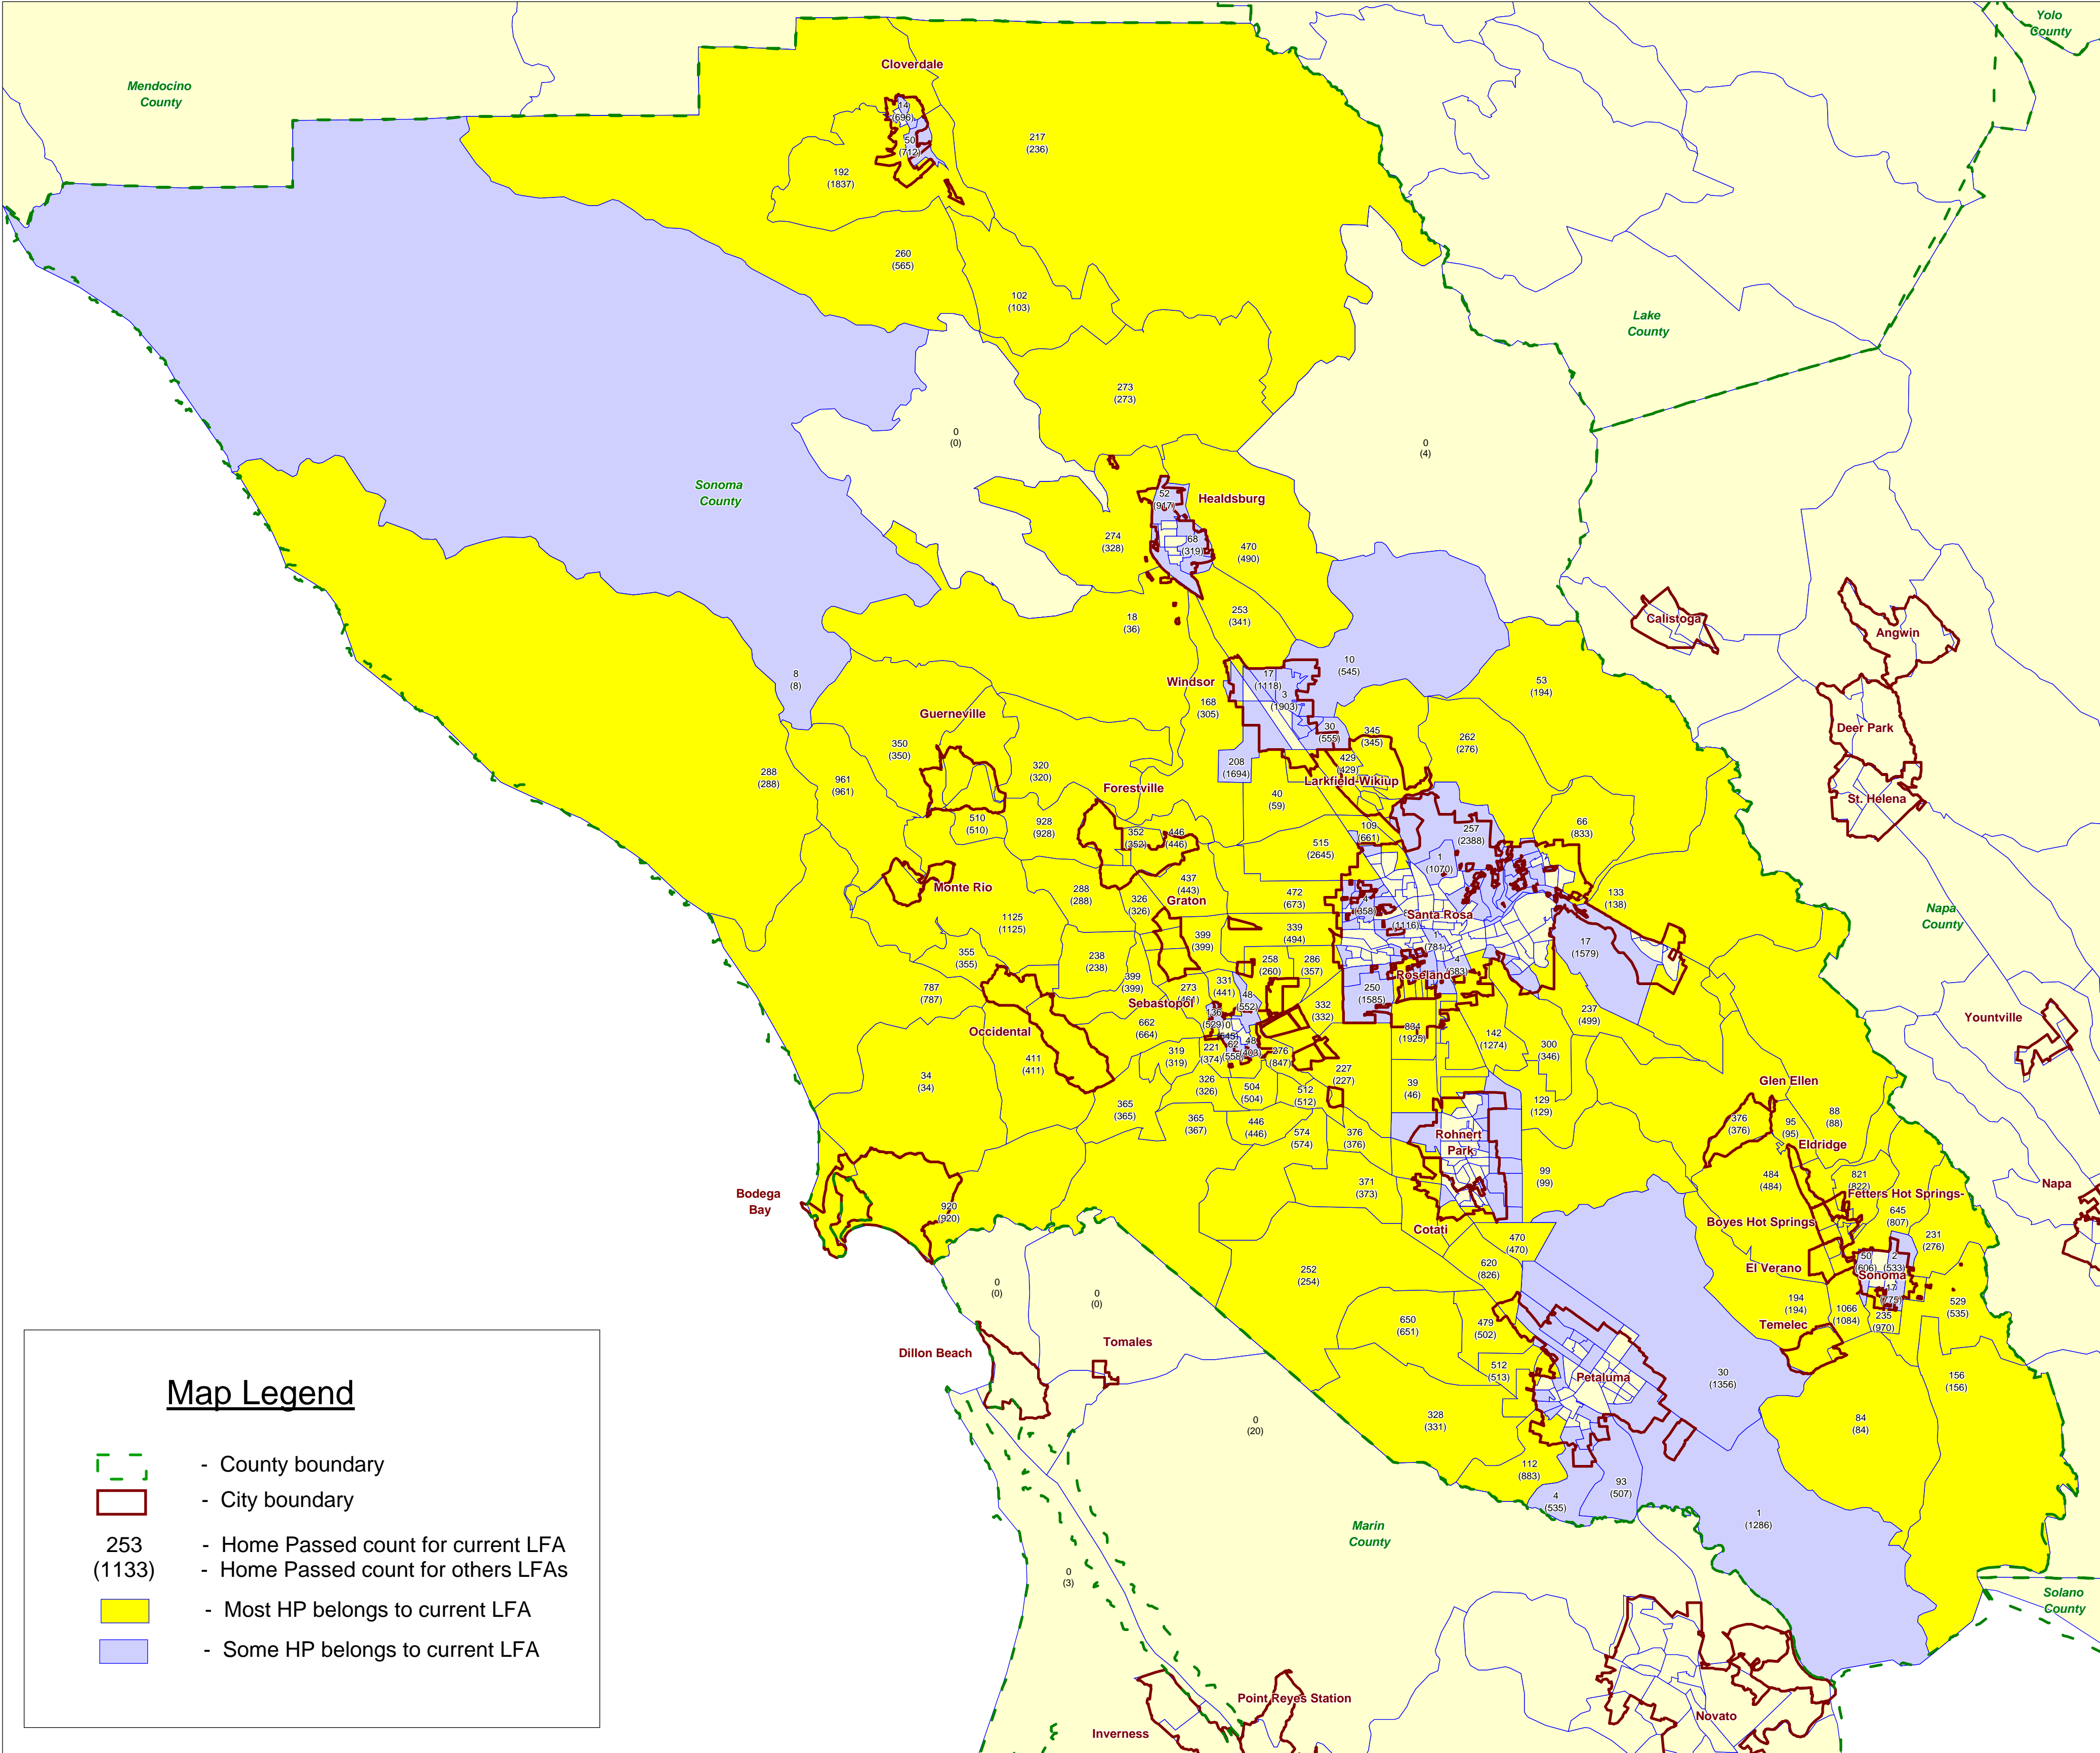

Sonoma County LFA by Census Block Groups

Map Legend

-  - County boundary
-  - City boundary
- 253 (1133) - Home Passed count for current LFA
- Home Passed count for others LFAs
-  - Most HP belongs to current LFA
-  - Some HP belongs to current LFA