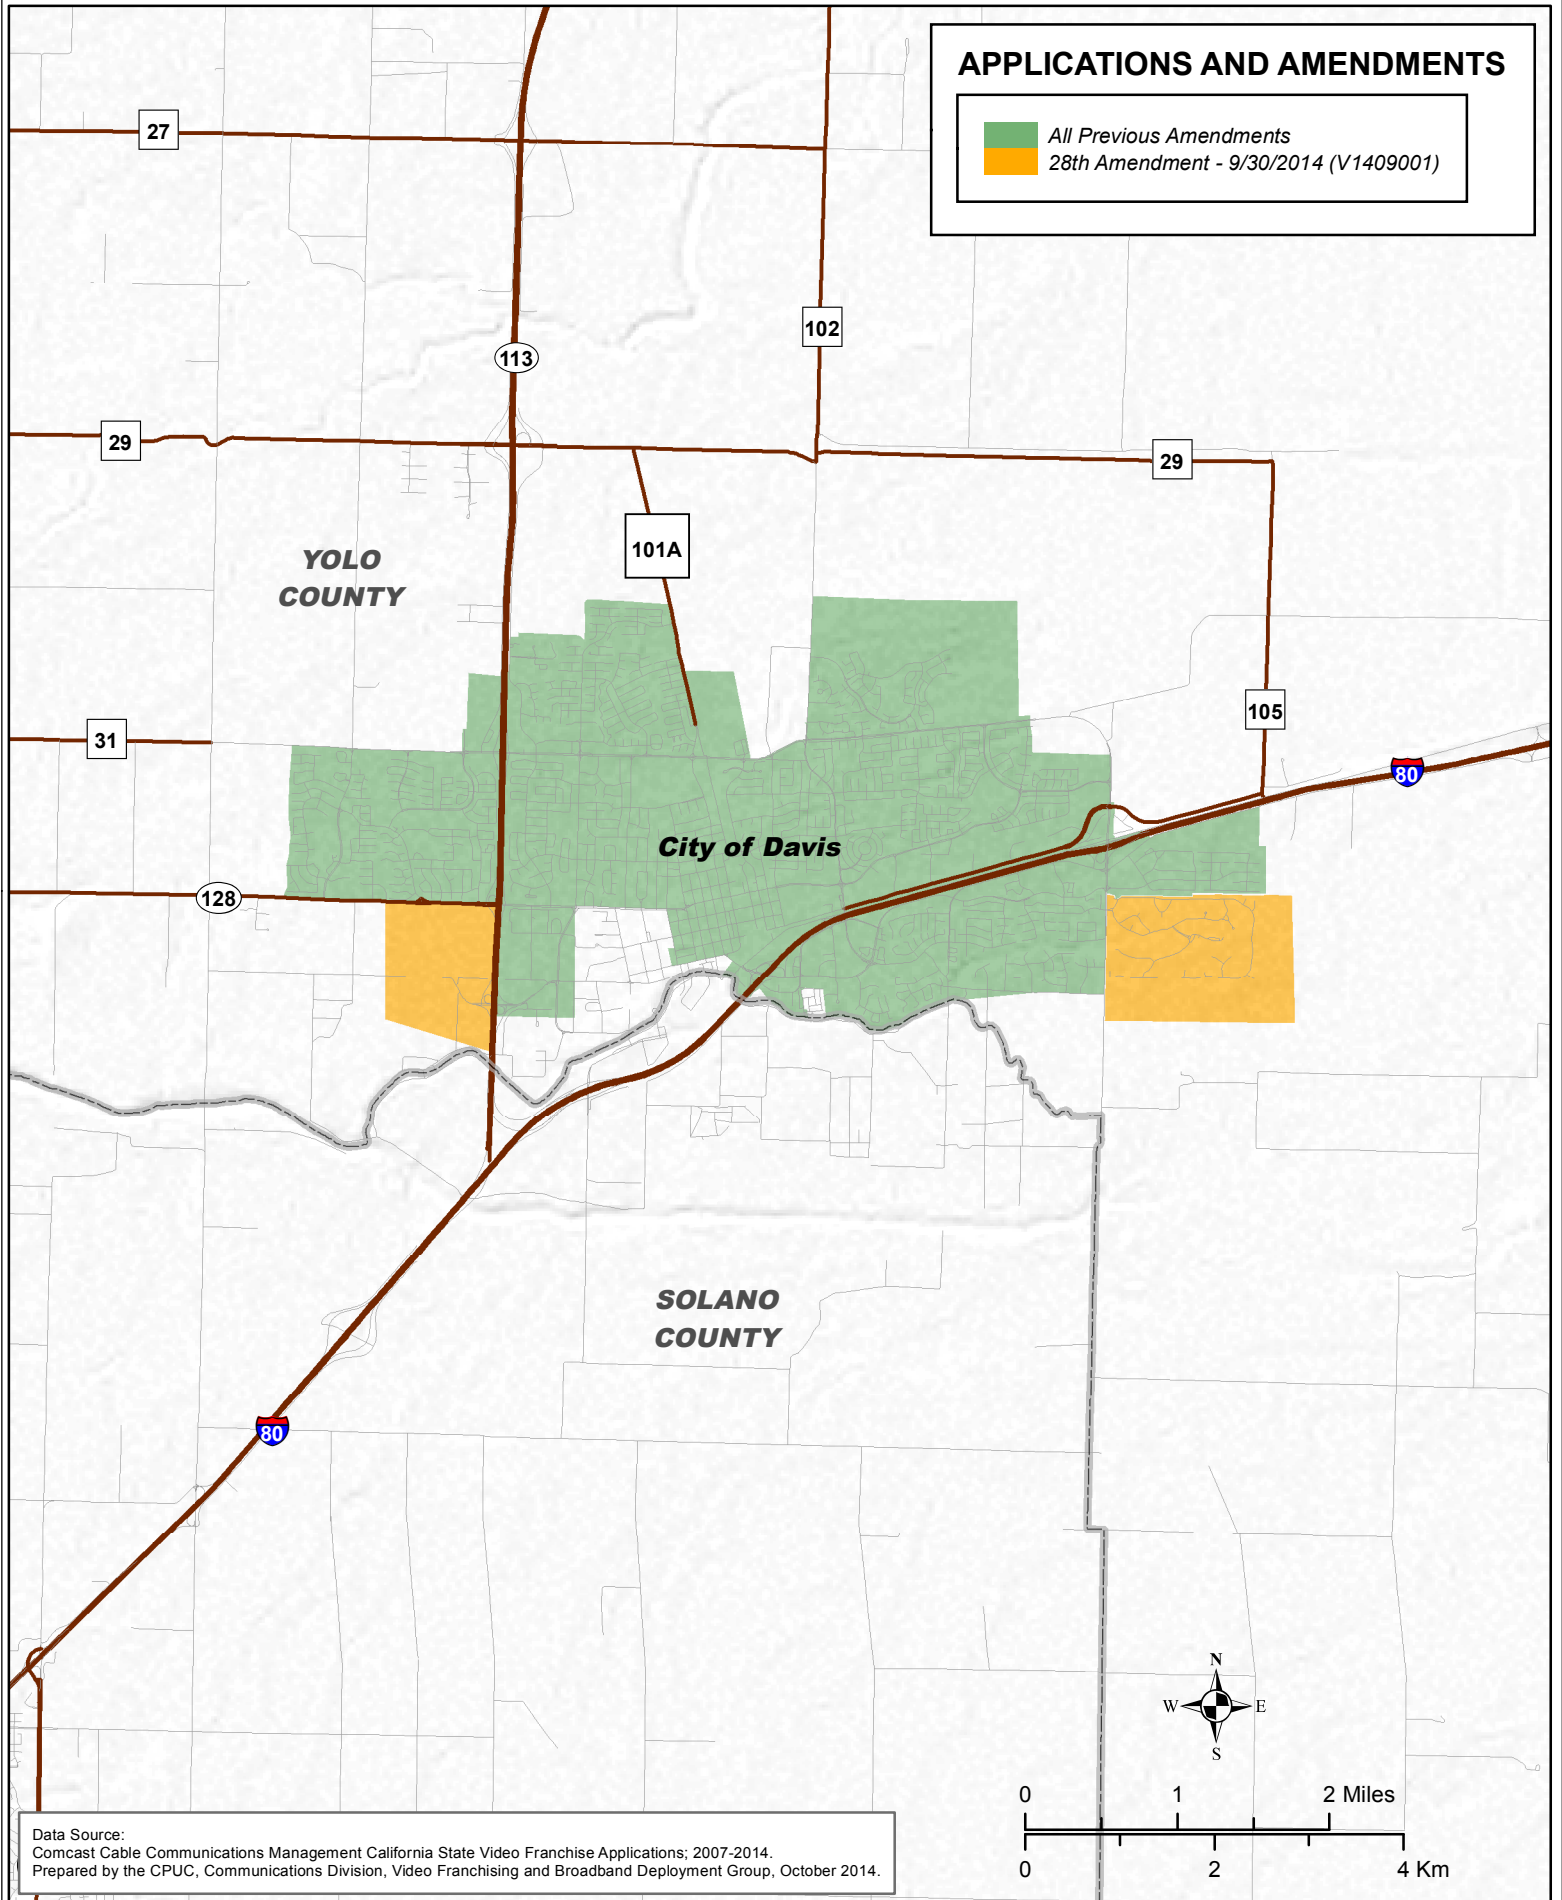

STATE OF CALIFORNIA VIDEO FRANCHISE TERRITORY

Comcast (Franchise No. 021) 28th Am - 9/30/14

Data Source:
Comcast Cable Communications Management California State Video Franchise Applications; 2007-2014.
Prepared by the CPUC, Communications Division, Video Franchising and Broadband Deployment Group, October 2014.