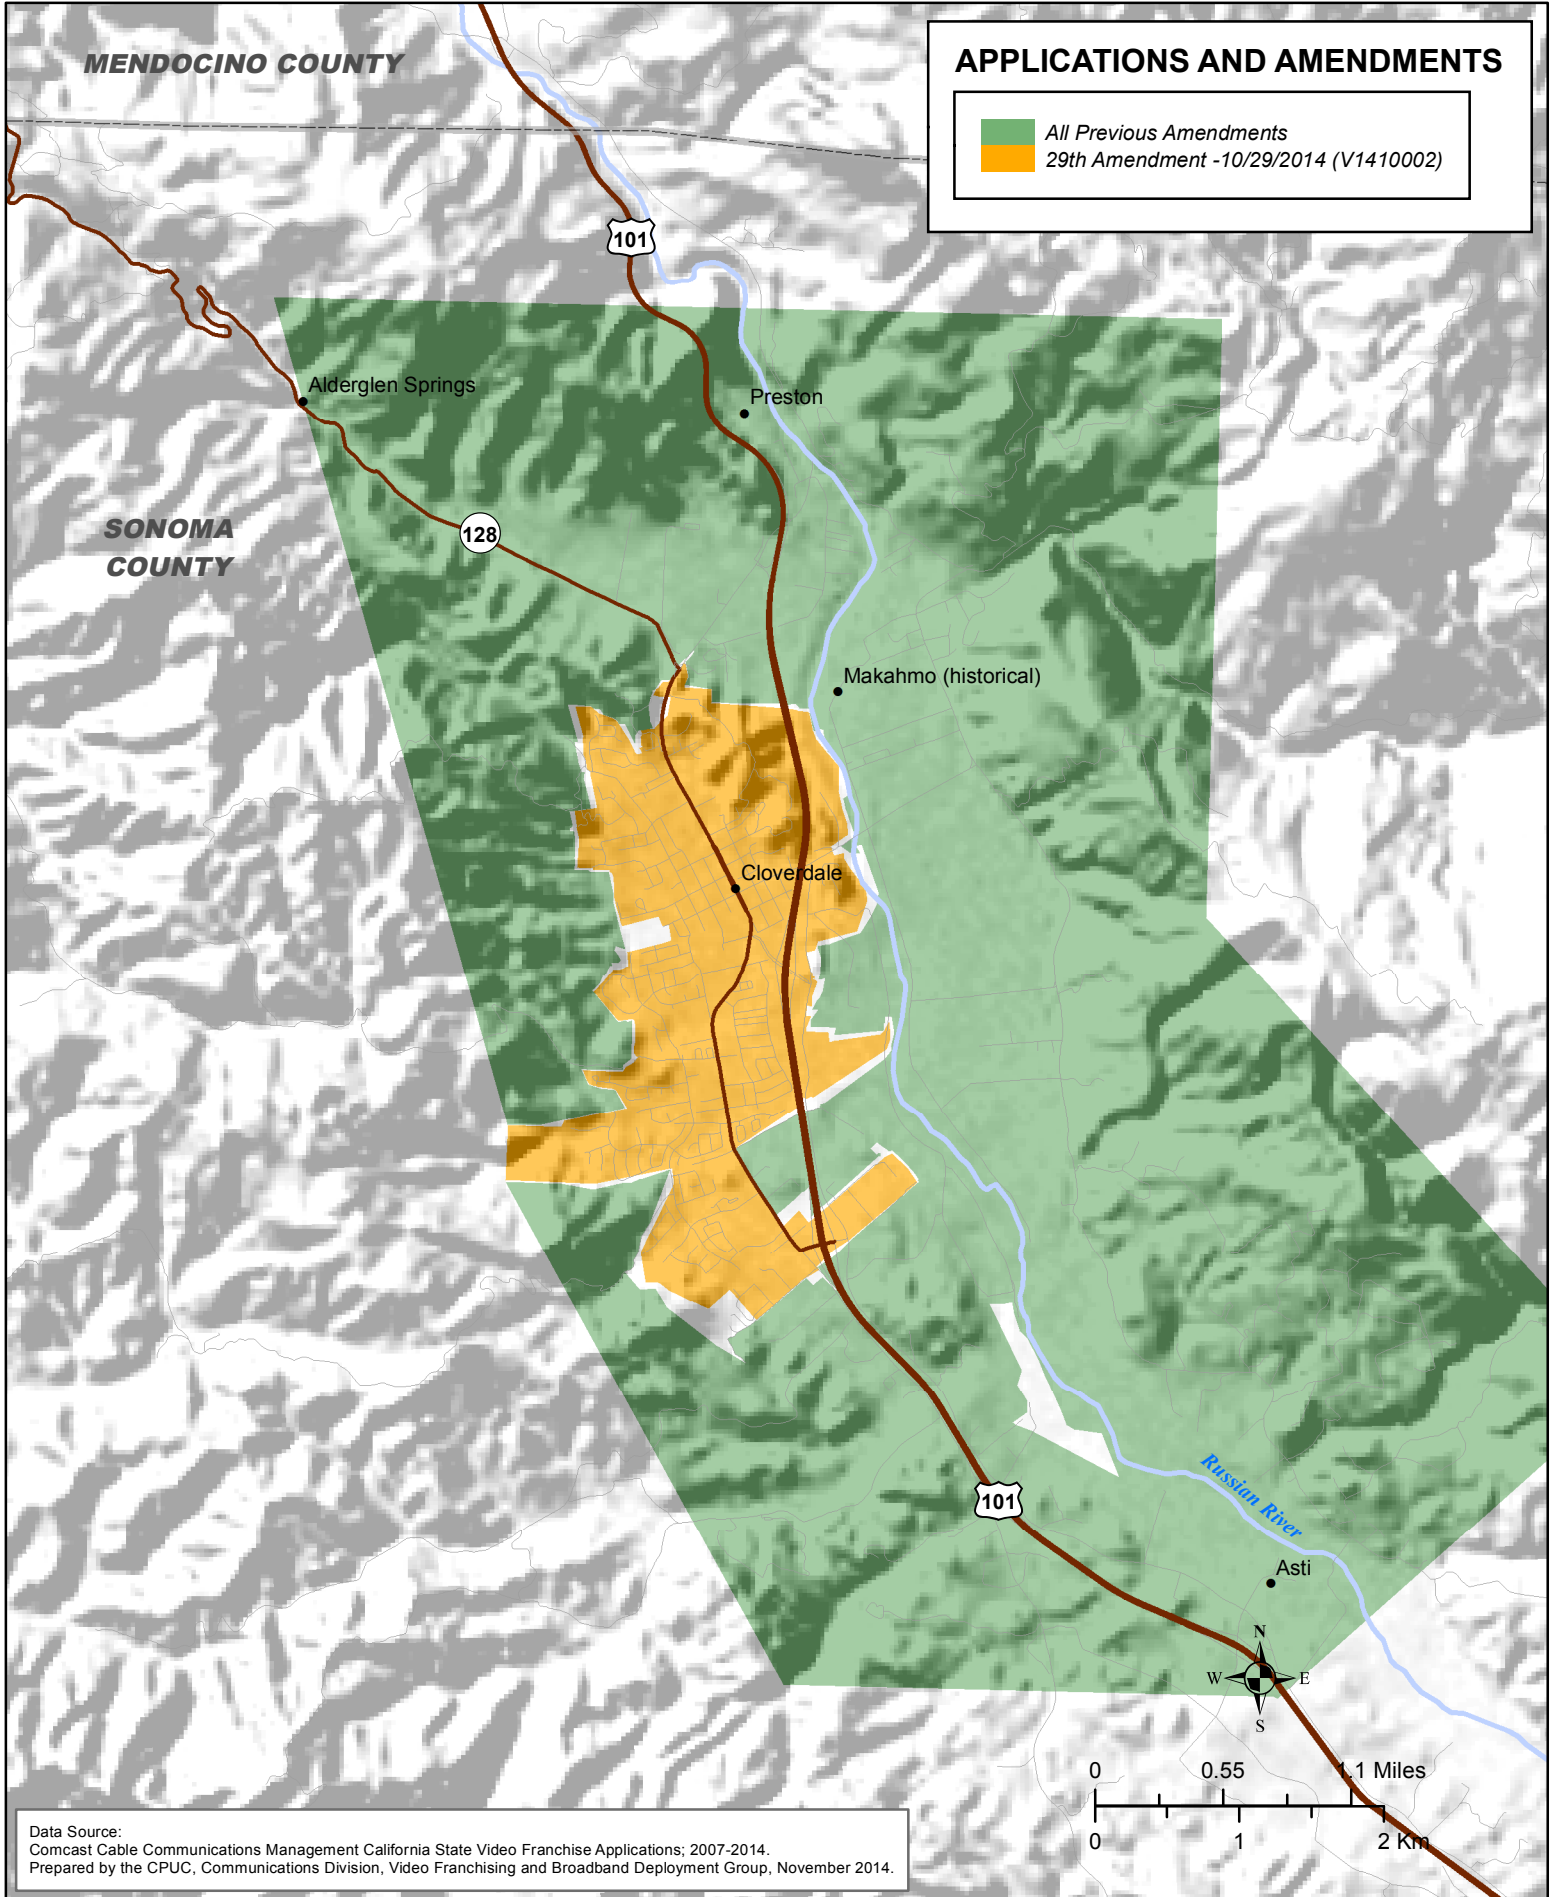

# STATE OF CALIFORNIA VIDEO FRANCHISE TERRITORY

## Comcast (Franchise No. 021) 29th Am - 10/29/14

Data Source:  
Comcast Cable Communications Management California State Video Franchise Applications; 2007-2014.  
Prepared by the CPUC, Communications Division, Video Franchising and Broadband Deployment Group, November 2014.