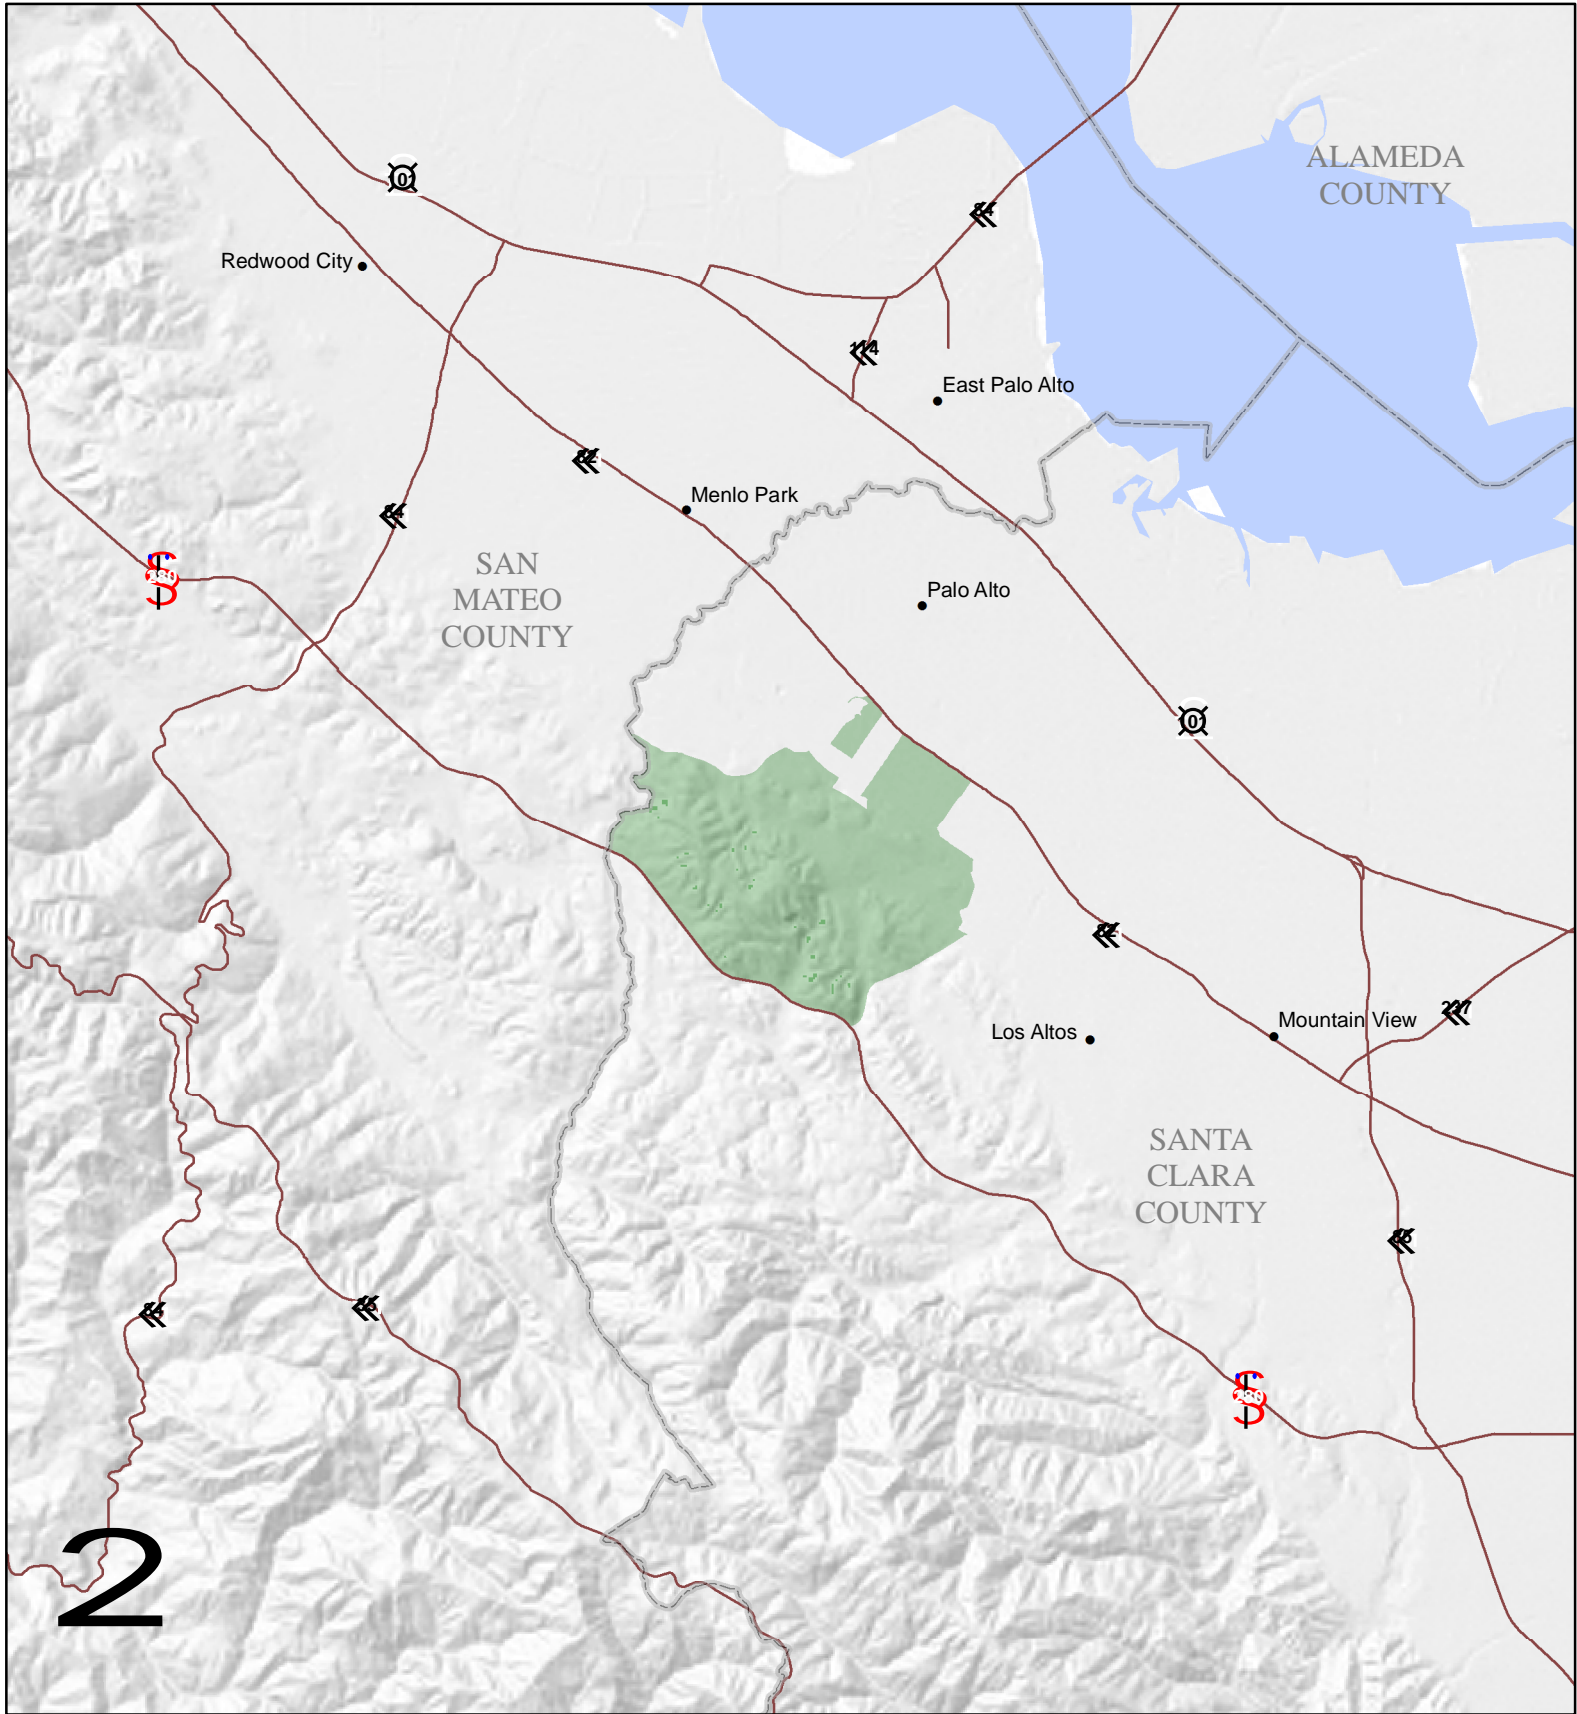

GOOGLE FIBER CALIFORNIA (FRANCHISE #042) INITIAL STATE VIDEO FRANCHISE APPLICATION - 8/1/2011

FRANCHISE TERRITORY

 Initial Application - 8/1/2011 (App #V1108001)