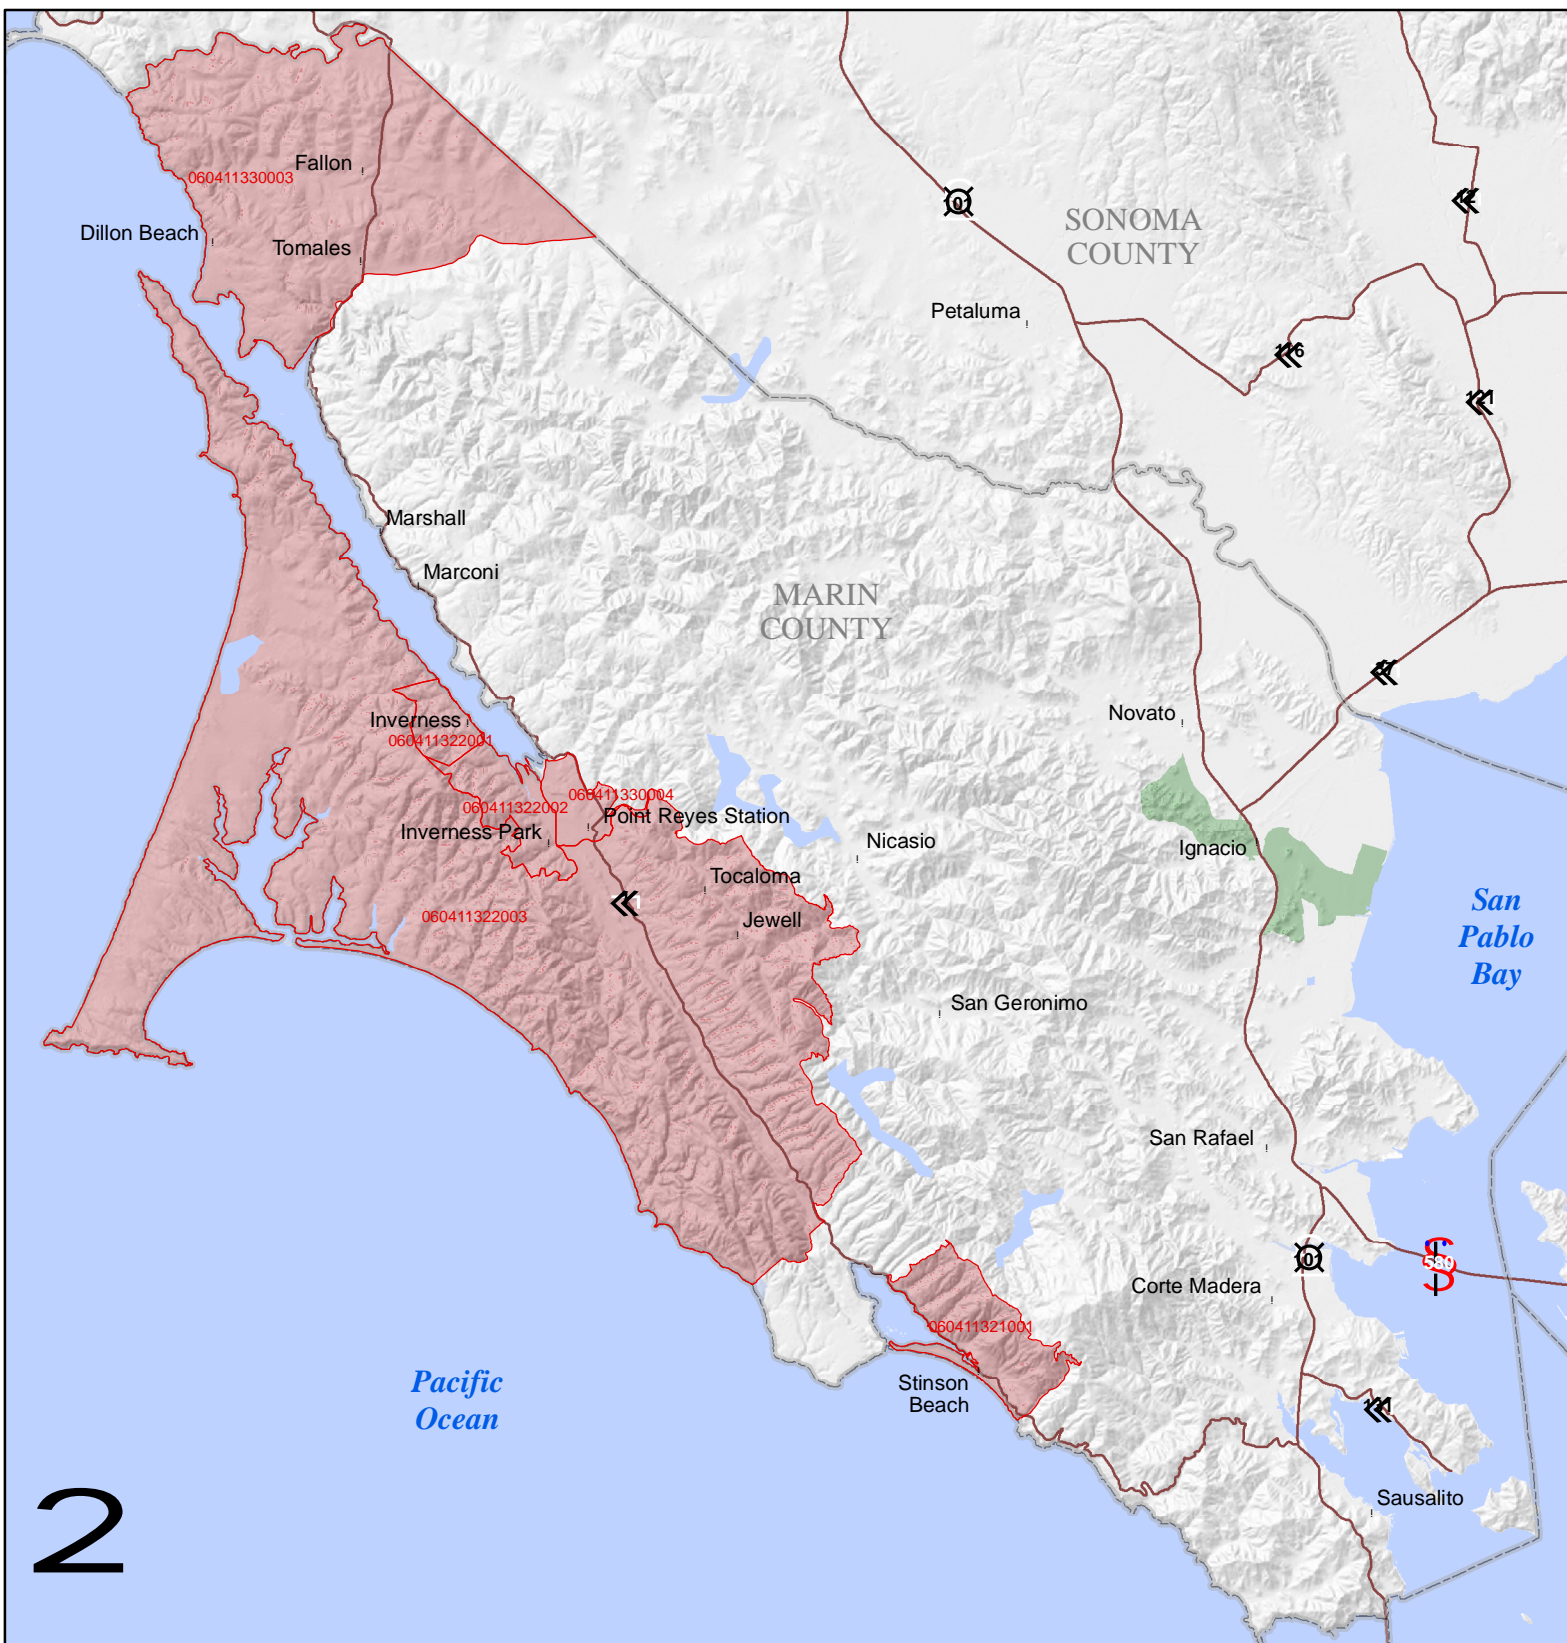

# HORIZON CABLE TV (FRANCHISE #038) VIDEO FRANCHISE TERRITORY IN CALIFORNIA

## FRANCHISE TERRITORY

- 5/18/2011 App (App# V1105003)
- Initial Application - 9/21/2010 (App# V1009002)
- Census Block Groups comprising 5/18/2011 amendment