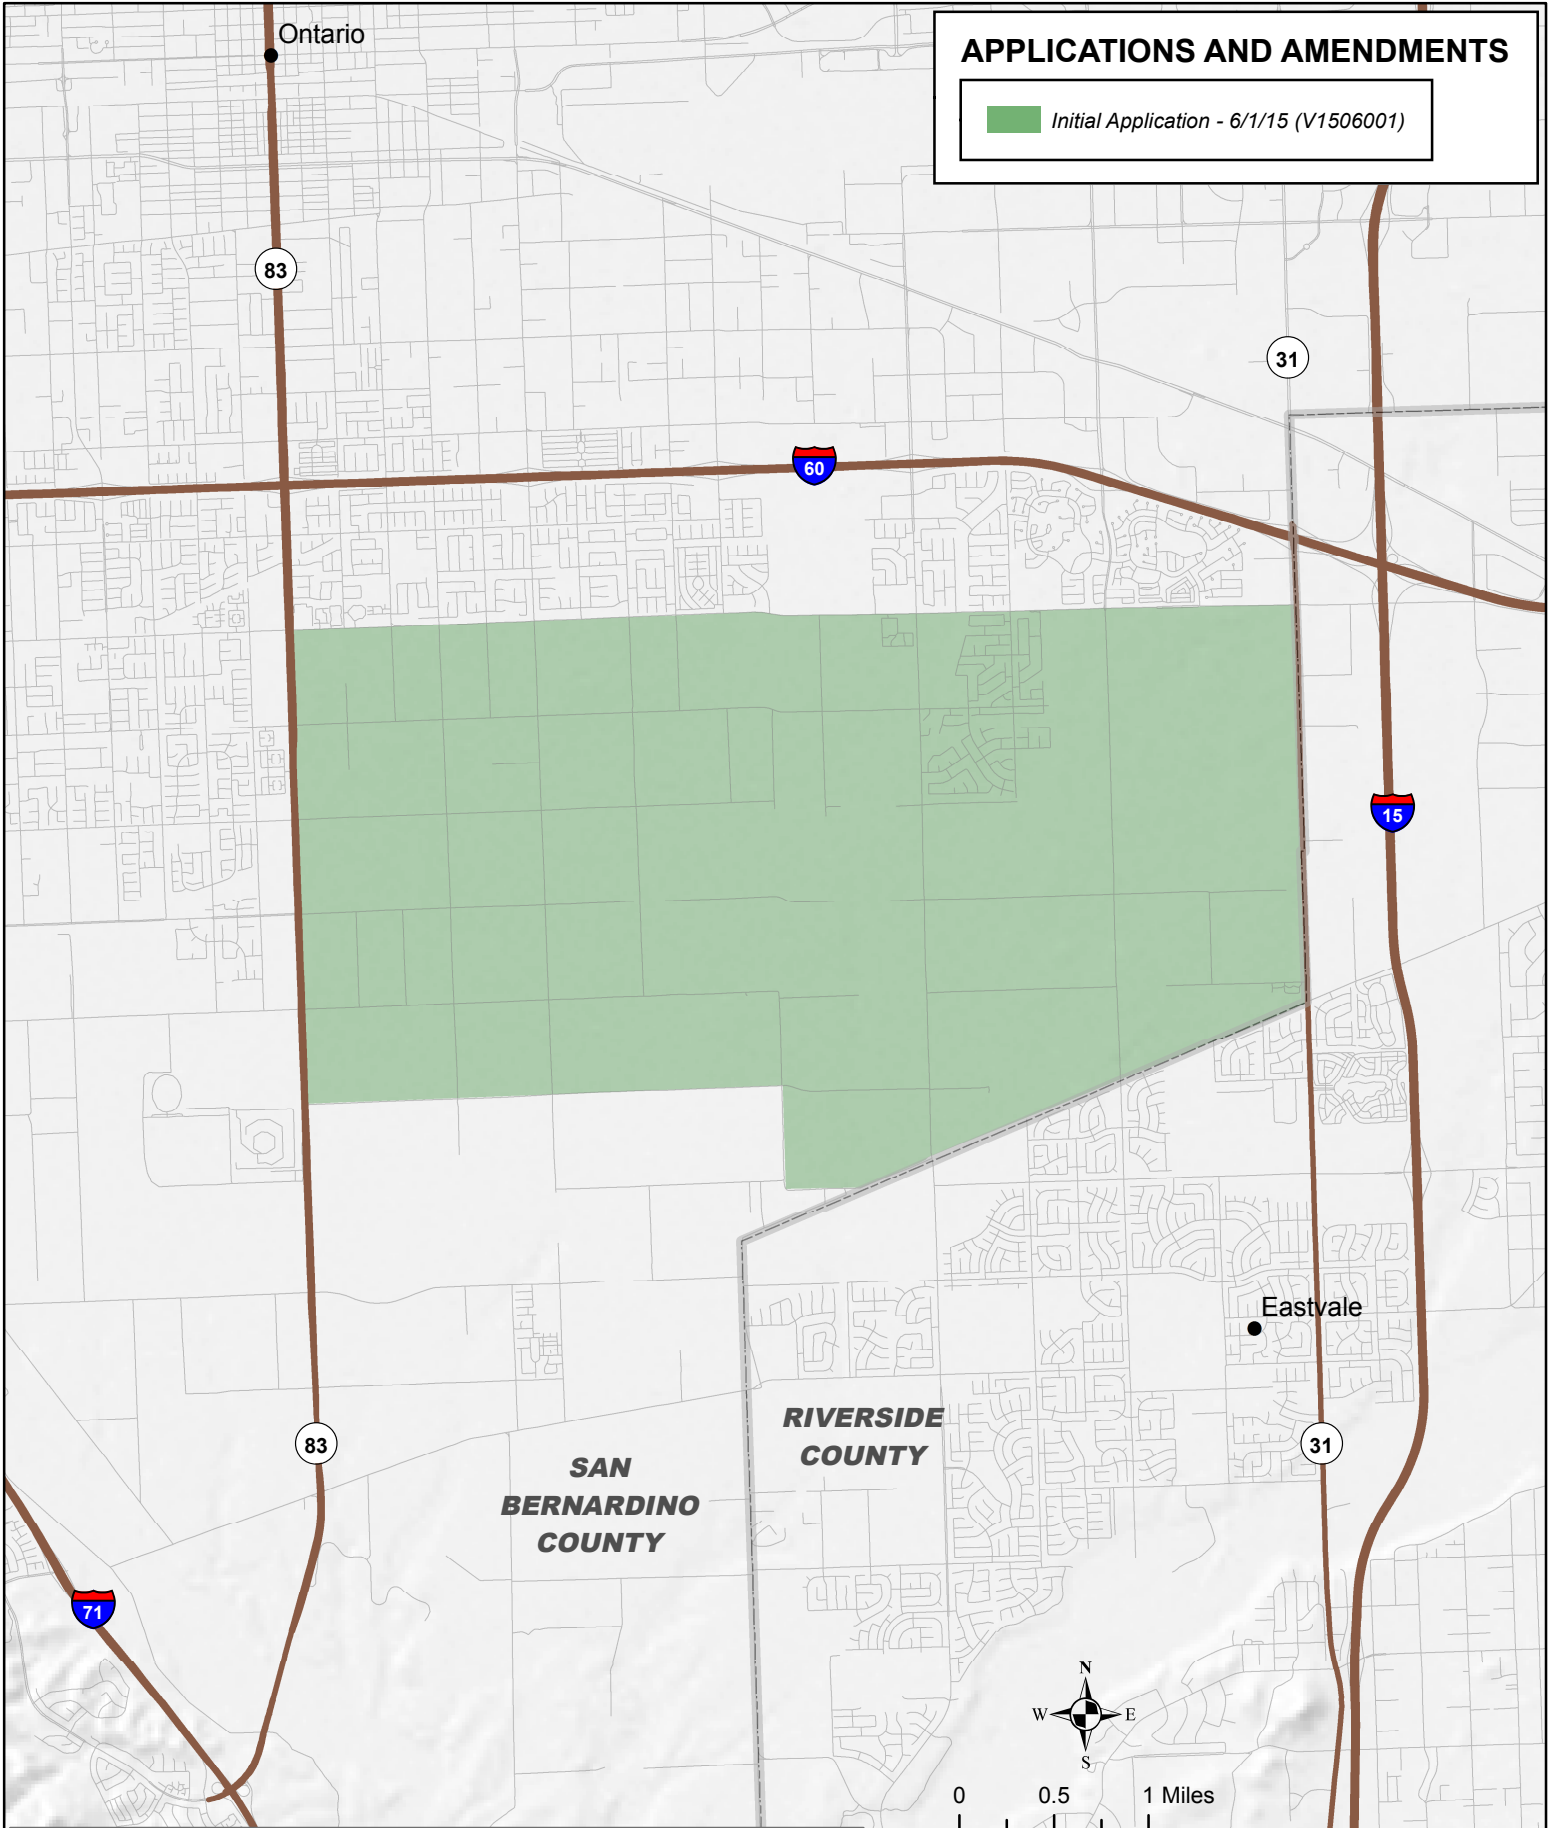

STATE OF CALIFORNIA VIDEO FRANCHISE TERRITORY

Inyo Networks (Franchise No. 052) Initial Appl. 6/1/15

Data Source: Inyo Networks, Inc. California State Video Franchise Applications; 2007-2015.
Prepared by the CPUC, Communications Division, Video Franchising and Broadband Deployment Group, June 2015.